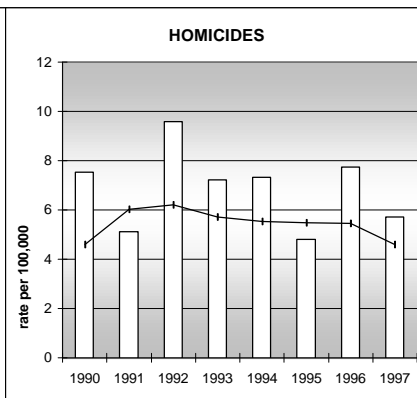

ADAMS COUNTY

POPULATION ESTIMATES (2001)

Juvenile Population	105,882
Total Population	374,085

POPULATION GROWTH (1990-2001)

	Percent	Rank
Juvenile Population	36.8	17
Total Population	40.8	20

HEALTHY BIRTHS

KEY columns = County
line = Colorado

ADAMS COUNTY

HEALTHY CHILDREN AND ADULTS

KEY
 columns = County
 line = Colorado

ADAMS COUNTY

CHILDREN SUCCEEDING IN SCHOOL

STABLE FAMILIES

ADAMS COUNTY

YOUNG PEOPLE AVOIDING TROUBLE

SAFE, SUPPORTIVE, AND ENGAGED COMMUNITIES

CENSUS INDICATOR

Households in Rental Properties (%)

CENSUS YEAR	CTY	CO
1990	30.8	32.0
2000	29.4	32.7

KEY
 columns = County
 line = Colorado