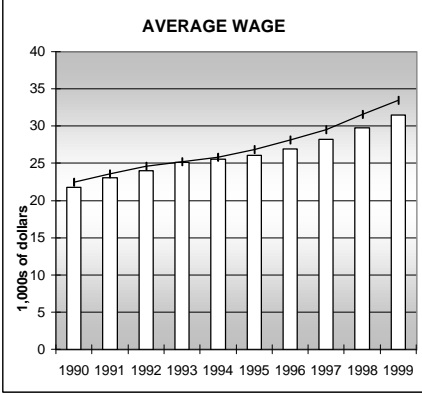

ADAMS COUNTY

FAMILIES WITH ADEQUATE INCOME

CENSUS INDICATORS

Adults Without High School Diploma

CENSUS YEAR	CTY	CO
1990	14.94	10.0

Single Parent Family Households

CENSUS YEAR	CTY	CO
1990	25.2	22.3
2000	25.1	20.8

KEY

columns = County
line = Colorado

NOTES: