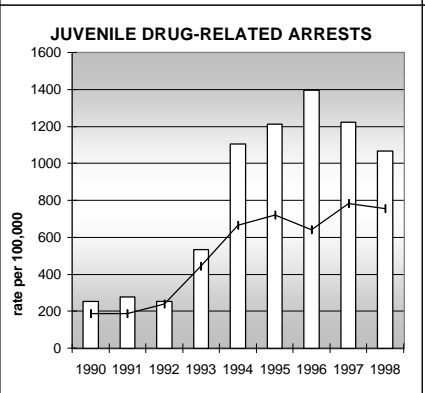

ADAMS COUNTY

POPULATION ESTIMATES (2001)

Juvenile Population	105,882
Total Population	374,085

POPULATION GROWTH (1990-2001)

	Percent	Rank
Juvenile Population	36.8	17
Total Population	40.8	20

HEALTHY BIRTHS

KEY columns = County
line = Colorado

ADAMS COUNTY

HEALTHY CHILDREN AND ADULTS

KEY
 columns = County
 line = Colorado

ADAMS COUNTY

CHILDREN SUCCEEDING IN SCHOOL

STABLE FAMILIES

ADAMS COUNTY