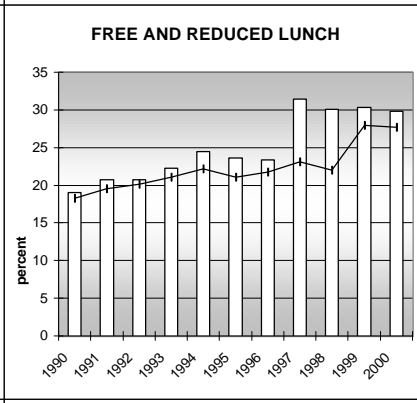

ADAMS COUNTY

FAMILIES WITH ADEQUATE INCOME

CENSUS INDICATORS

Adults Without High School Diploma

CENSUS YEAR	CTY	CO
1990	14.94	10.0

Single Parent Family Households

CENSUS YEAR	CTY	CO
1990	25.2	22.3
2000	25.1	20.8