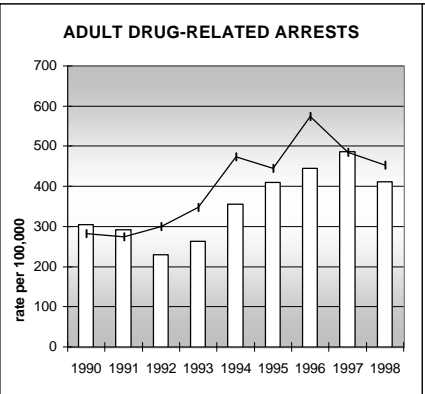

ADAMS COUNTY

HEALTHY CHILDREN AND ADULTS

KEY
columns = County
line = Colorado