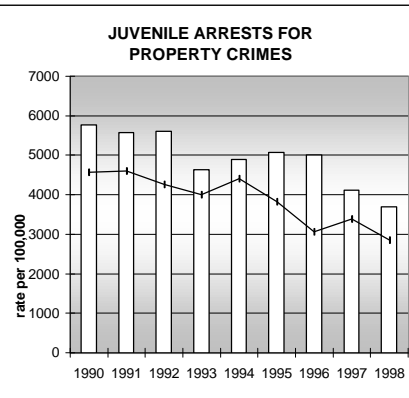

ADAMS COUNTY

POPULATION ESTIMATES (2001)

Juvenile Population	105,882
Total Population	374,085

POPULATION GROWTH (1990-2001)

	Percent	Rank
Juvenile Population	36.8	17
Total Population	40.8	20

HEALTHY BIRTHS

KEY columns = County
line = Colorado

ADAMS COUNTY

HEALTHY CHILDREN AND ADULTS

KEY
 columns = County
 line = Colorado

ADAMS COUNTY

CHILDREN SUCCEEDING IN SCHOOL

STABLE FAMILIES

ADAMS COUNTY

YOUNG PEOPLE AVOIDING TROUBLE

SAFE, SUPPORTIVE, AND ENGAGED COMMUNITIES

CENSUS INDICATOR

Households in Rental Properties (%)

CENSUS YEAR	CTY	CO
1990	30.8	32.0
2000	29.4	32.7

KEY
 columns = County
 line = Colorado