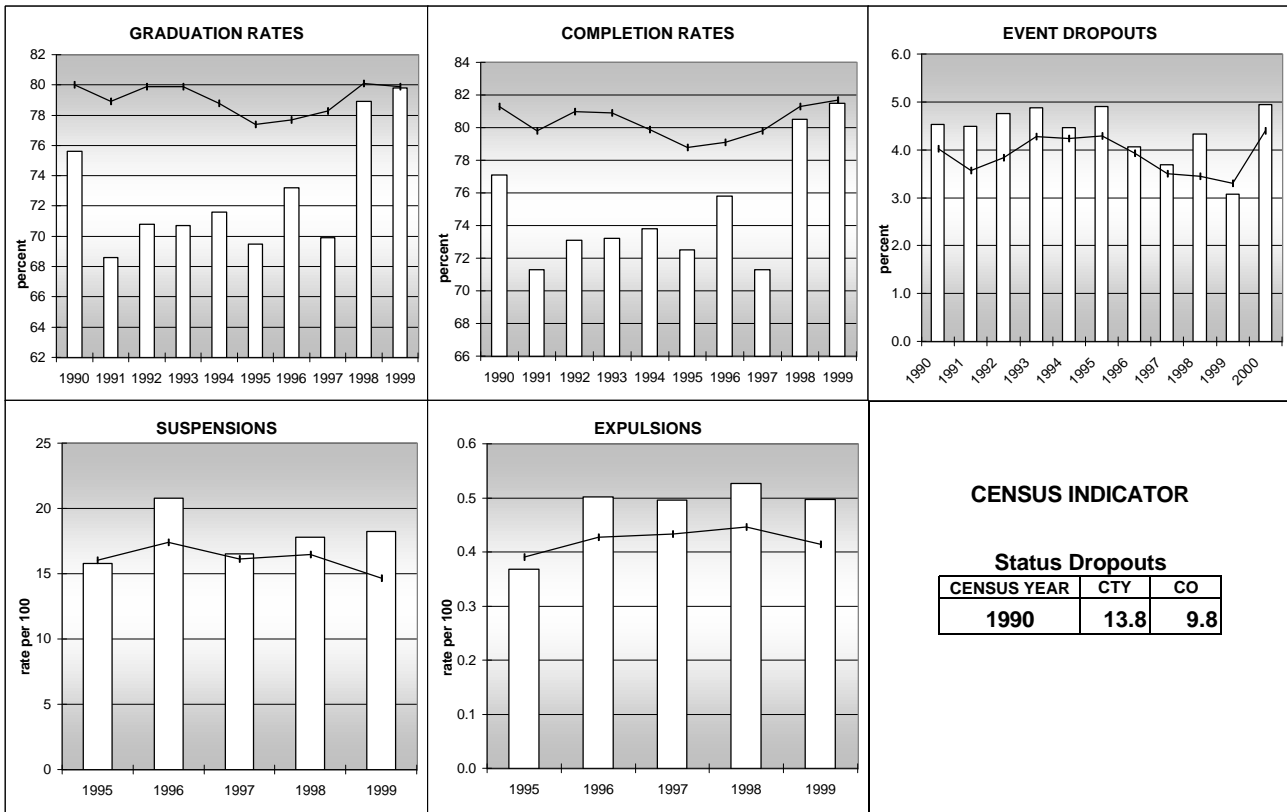

ADAMS COUNTY

POPULATION ESTIMATES (2001)

Juvenile Population	105,882
Total Population	374,085

POPULATION GROWTH (1990-2001)

	Percent	Rank
Juvenile Population	36.8	17
Total Population	40.8	20

HEALTHY BIRTHS

KEY columns = County
line = Colorado

ADAMS COUNTY

HEALTHY CHILDREN AND ADULTS

KEY
 columns = County
 line = Colorado

ADAMS COUNTY

CHILDREN SUCCEEDING IN SCHOOL

STABLE FAMILIES

ADAMS COUNTY

YOUNG PEOPLE AVOIDING TROUBLE

SAFE, SUPPORTIVE, AND ENGAGED COMMUNITIES

CENSUS INDICATOR

Households in Rental Properties (%)

CENSUS YEAR	CTY	CO
1990	30.8	32.0
2000	29.4	32.7

KEY
 columns = County
 line = Colorado