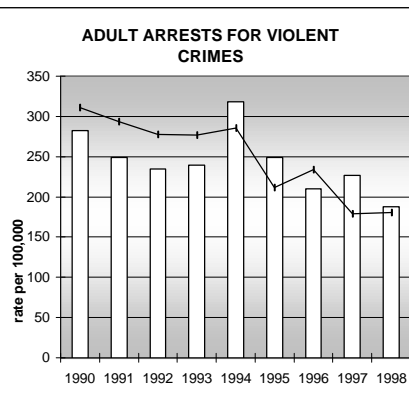

ADAMS COUNTY

POPULATION ESTIMATES (2001)

Juvenile Population	105,882
Total Population	374,085

POPULATION GROWTH (1990-2001)

	Percent	Rank
Juvenile Population	36.8	17
Total Population	40.8	20

HEALTHY BIRTHS

KEY columns = County
line = Colorado

ADAMS COUNTY

HEALTHY CHILDREN AND ADULTS

KEY
 columns = County
 line = Colorado

ADAMS COUNTY

CHILDREN SUCCEEDING IN SCHOOL

STABLE FAMILIES

ADAMS COUNTY

YOUNG PEOPLE AVOIDING TROUBLE

SAFE, SUPPORTIVE, AND ENGAGED COMMUNITIES

CENSUS INDICATOR

Households in Rental Properties (%)

CENSUS YEAR	CTY	CO
1990	30.8	32.0
2000	29.4	32.7

KEY
 columns = County
 line = Colorado