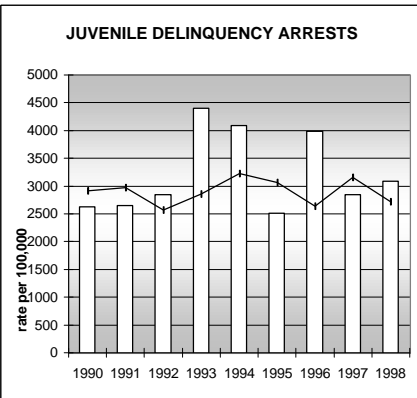

ADAMS COUNTY

POPULATION ESTIMATES (2001)

Juvenile Population	105,882
Total Population	374,085

POPULATION GROWTH (1990-2001)

	Percent	Rank
Juvenile Population	36.8	17
Total Population	40.8	20

HEALTHY BIRTHS

KEY columns = County
line = Colorado

ADAMS COUNTY

HEALTHY CHILDREN AND ADULTS

KEY
 columns = County
 line = Colorado

ADAMS COUNTY

CHILDREN SUCCEEDING IN SCHOOL

STABLE FAMILIES

ADAMS COUNTY

YOUNG PEOPLE AVOIDING TROUBLE

SAFE, SUPPORTIVE, AND ENGAGED COMMUNITIES

CENSUS INDICATOR

Households in Rental Properties (%)

CENSUS YEAR	CTY	CO
1990	30.8	32.0
2000	29.4	32.7

KEY
 columns = County
 line = Colorado