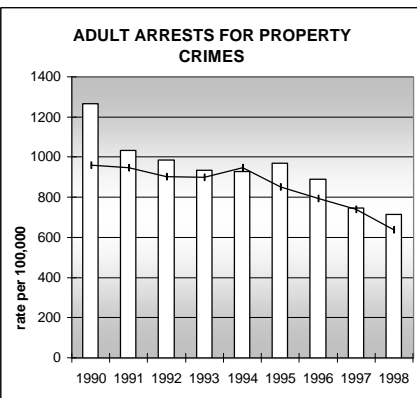

ADAMS COUNTY

POPULATION ESTIMATES (2001)

Juvenile Population	105,882
Total Population	374,085

POPULATION GROWTH (1990-2001)

	Percent	Rank
Juvenile Population	36.8	17
Total Population	40.8	20

HEALTHY BIRTHS

KEY columns = County
line = Colorado

ADAMS COUNTY

HEALTHY CHILDREN AND ADULTS

KEY
 columns = County
 line = Colorado

ADAMS COUNTY

CHILDREN SUCCEEDING IN SCHOOL

STABLE FAMILIES

ADAMS COUNTY

YOUNG PEOPLE AVOIDING TROUBLE

SAFE, SUPPORTIVE, AND ENGAGED COMMUNITIES

CENSUS INDICATOR

Households in Rental Properties (%)

CENSUS YEAR	CTY	CO
1990	30.8	32.0
2000	29.4	32.7

KEY
 columns = County
 line = Colorado