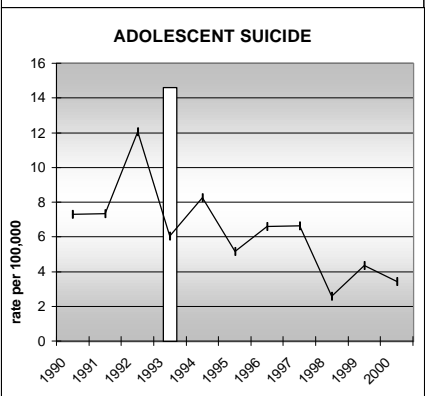

ADAMS COUNTY

POPULATION ESTIMATES (2001)

Juvenile Population	105,882
Total Population	374,085

POPULATION GROWTH (1990-2001)

	Percent	Rank
Juvenile Population	36.8	17
Total Population	40.8	20

HEALTHY BIRTHS

KEY columns = County
line = Colorado

ADAMS COUNTY

HEALTHY CHILDREN AND ADULTS

KEY
 columns = County
 line = Colorado

ADAMS COUNTY

CHILDREN SUCCEEDING IN SCHOOL

STABLE FAMILIES

ADAMS COUNTY