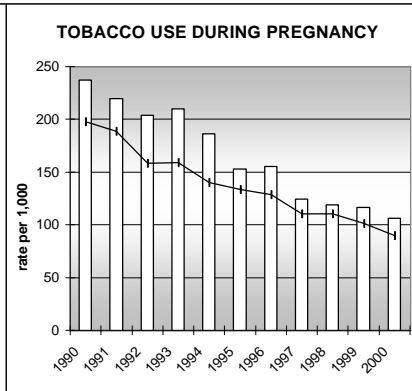

ADAMS COUNTY

POPULATION ESTIMATES (2001)

Juvenile Population	105,882
Total Population	374,085

POPULATION GROWTH (1990-2001)

	Percent	Rank
Juvenile Population	36.8	17
Total Population	40.8	20

HEALTHY BIRTHS