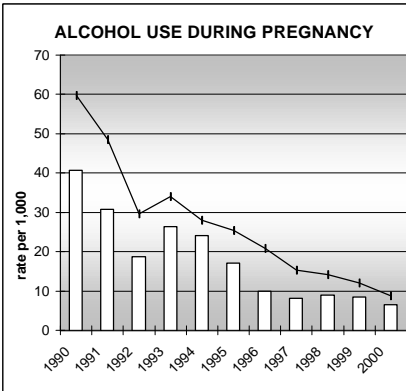

ADAMS COUNTY

POPULATION ESTIMATES (2001)

Juvenile Population	105,882
Total Population	374,085

POPULATION GROWTH (1990-2001)

	Percent	Rank
Juvenile Population	36.8	17
Total Population	40.8	20

HEALTHY BIRTHS