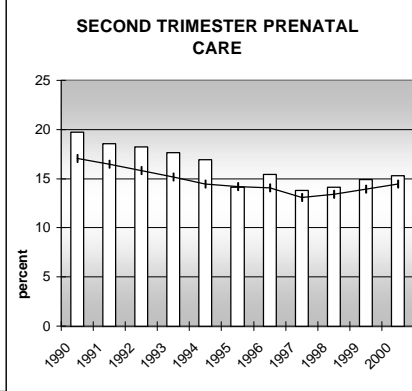

ADAMS COUNTY

POPULATION ESTIMATES (2001)

Juvenile Population	105,882
Total Population	374,085

POPULATION GROWTH (1990-2001)

	Percent	Rank
Juvenile Population	36.8	17
Total Population	40.8	20

HEALTHY BIRTHS

KEY columns = County
line = Colorado

ADAMS COUNTY

HEALTHY CHILDREN AND ADULTS

KEY
 columns = County
 line = Colorado

ADAMS COUNTY

CHILDREN SUCCEEDING IN SCHOOL

STABLE FAMILIES

ADAMS COUNTY