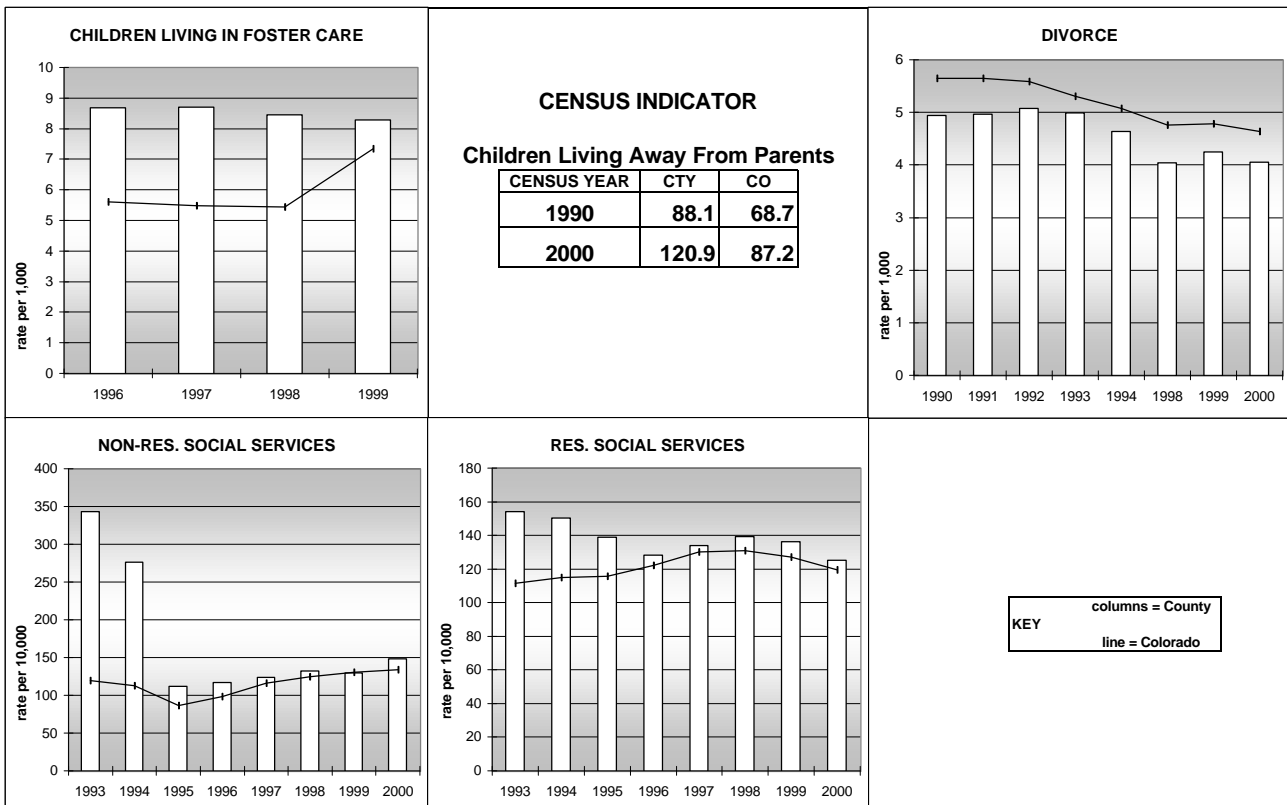

ADAMS COUNTY

POPULATION ESTIMATES (2001)

Juvenile Population	105,882
Total Population	374,085

POPULATION GROWTH (1990-2001)

	Percent	Rank
Juvenile Population	36.8	17
Total Population	40.8	20

HEALTHY BIRTHS

KEY columns = County
line = Colorado

ADAMS COUNTY

HEALTHY CHILDREN AND ADULTS

KEY
 columns = County
 line = Colorado

ADAMS COUNTY

CHILDREN SUCCEEDING IN SCHOOL

STABLE FAMILIES

ADAMS COUNTY

YOUNG PEOPLE AVOIDING TROUBLE

SAFE, SUPPORTIVE, AND ENGAGED COMMUNITIES

CENSUS INDICATOR

Households in Rental Properties (%)

CENSUS YEAR	CTY	CO
1990	30.8	32.0
2000	29.4	32.7

KEY
 columns = County
 line = Colorado

KEY

columns = County
line = Colorado

NOTES:
