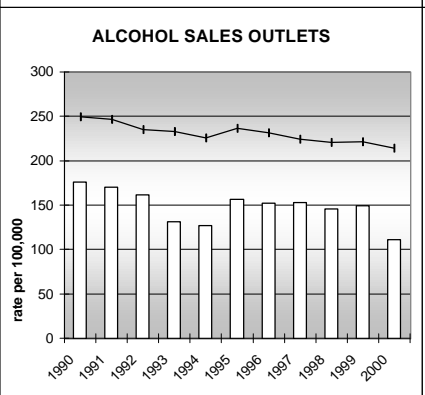

ADAMS COUNTY

HEALTHY CHILDREN AND ADULTS

KEY
columns = County
line = Colorado