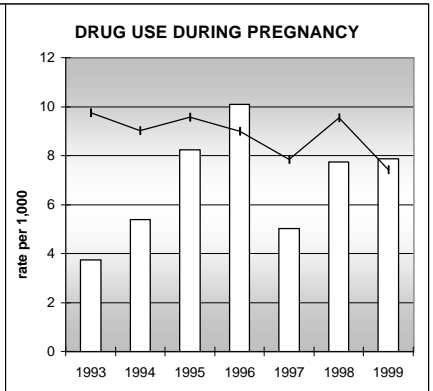

ADAMS COUNTY

POPULATION ESTIMATES (2001)

Juvenile Population	105,882
Total Population	374,085

POPULATION GROWTH (1990-2001)

	Percent	Rank
Juvenile Population	36.8	17
Total Population	40.8	20

HEALTHY BIRTHS