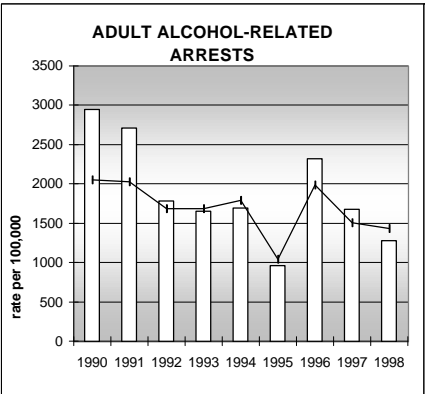

ADAMS COUNTY

HEALTHY CHILDREN AND ADULTS

KEY
columns = County
line = Colorado