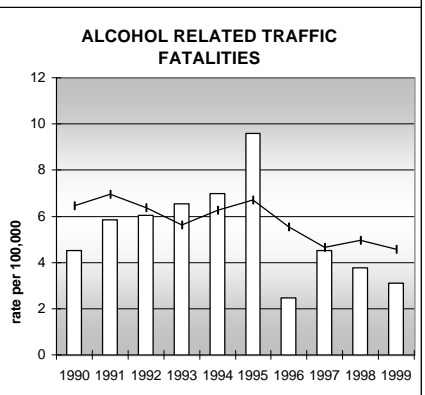

ADAMS COUNTY

HEALTHY CHILDREN AND ADULTS

KEY
columns = County
line = Colorado