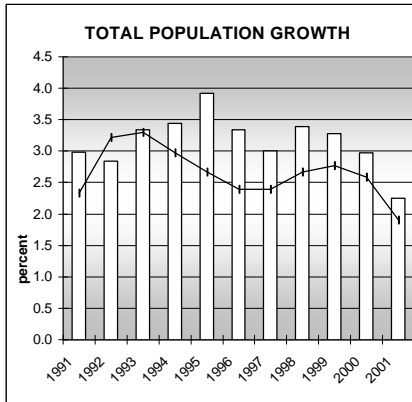

ADAMS COUNTY

POPULATION ESTIMATES (2001)

Juvenile Population	105,882
Total Population	374,085

POPULATION GROWTH (1990-2001)

	Percent	Rank
Juvenile Population	36.8	17
Total Population	40.8	20

HEALTHY BIRTHS