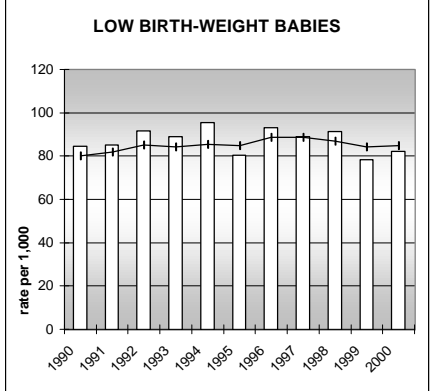

ADAMS COUNTY

POPULATION ESTIMATES (2001)

Juvenile Population	105,882
Total Population	374,085

POPULATION GROWTH (1990-2001)

	Percent	Rank
Juvenile Population	36.8	17
Total Population	40.8	20

HEALTHY BIRTHS