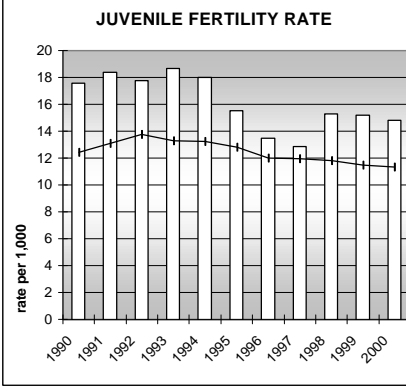

ADAMS COUNTY

POPULATION ESTIMATES (2001)

Juvenile Population	105,882
Total Population	374,085

POPULATION GROWTH (1990-2001)

	Percent	Rank
Juvenile Population	36.8	17
Total Population	40.8	20

HEALTHY BIRTHS