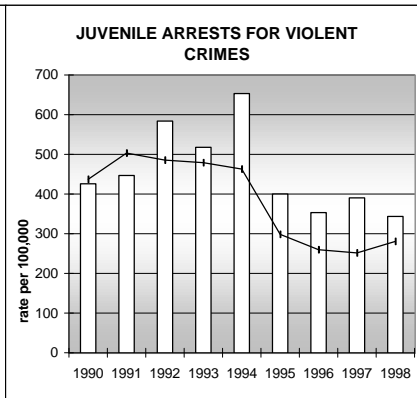

ADAMS COUNTY

POPULATION ESTIMATES (2001)

Juvenile Population	105,882
Total Population	374,085

POPULATION GROWTH (1990-2001)

	Percent	Rank
Juvenile Population	36.8	17
Total Population	40.8	20

HEALTHY BIRTHS

KEY columns = County
line = Colorado

ADAMS COUNTY

HEALTHY CHILDREN AND ADULTS

KEY
 columns = County
 line = Colorado

ADAMS COUNTY

CHILDREN SUCCEEDING IN SCHOOL

STABLE FAMILIES

ADAMS COUNTY

YOUNG PEOPLE AVOIDING TROUBLE

SAFE, SUPPORTIVE, AND ENGAGED COMMUNITIES

CENSUS INDICATOR

Households in Rental Properties (%)

CENSUS YEAR	CTY	CO
1990	30.8	32.0
2000	29.4	32.7

KEY
 columns = County
 line = Colorado