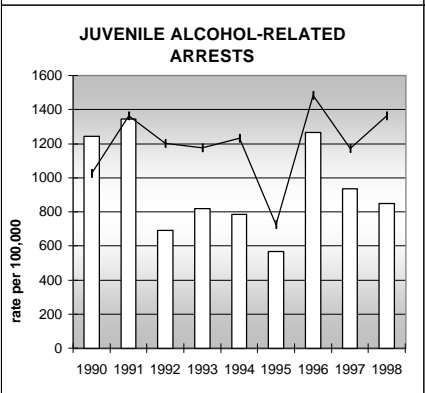

ADAMS COUNTY

HEALTHY CHILDREN AND ADULTS

KEY
columns = County
line = Colorado