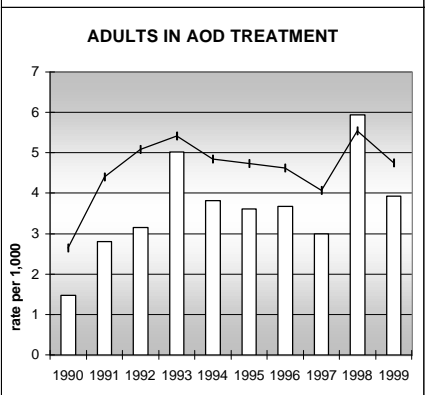

ADAMS COUNTY

HEALTHY CHILDREN AND ADULTS

KEY
columns = County
line = Colorado