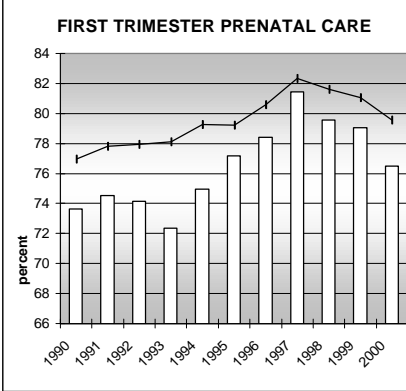

ADAMS COUNTY

POPULATION ESTIMATES (2001)

Juvenile Population	105,882
Total Population	374,085

POPULATION GROWTH (1990-2001)

	Percent	Rank
Juvenile Population	36.8	17
Total Population	40.8	20

HEALTHY BIRTHS

KEY columns = County
line = Colorado

ADAMS COUNTY

HEALTHY CHILDREN AND ADULTS

KEY
 columns = County
 line = Colorado

ADAMS COUNTY

CHILDREN SUCCEEDING IN SCHOOL

STABLE FAMILIES

ADAMS COUNTY