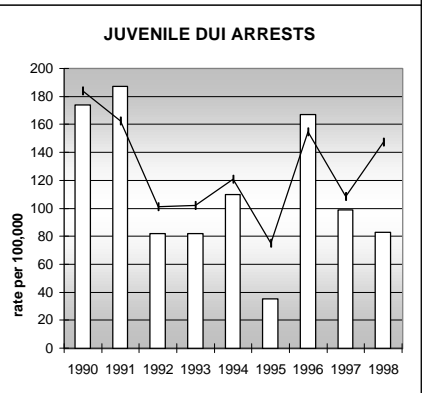

ADAMS COUNTY

HEALTHY CHILDREN AND ADULTS

KEY
columns = County
line = Colorado