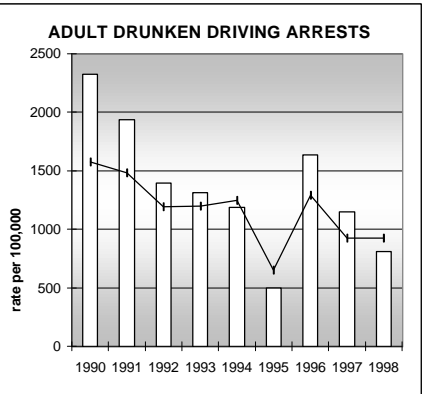

ADAMS COUNTY

HEALTHY CHILDREN AND ADULTS

KEY
columns = County
line = Colorado