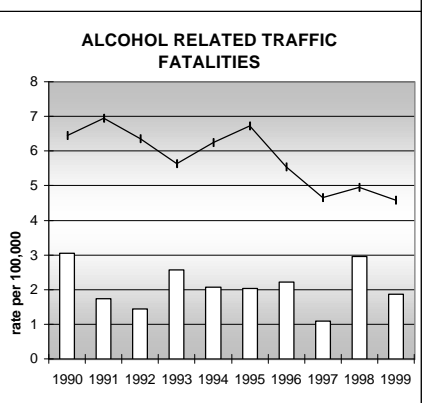

ARAPAHOE COUNTY

POPULATION ESTIMATES (2001)

Juvenile Population	130,657
Total Population	496,789

POPULATION GROWTH (1990-2001)

	Percent	Rank
Juvenile Population	22.1	32
Total Population	26.3	35

HEALTHY BIRTHS

KEY
 columns = County
 line = Colorado

ARAPAHOE COUNTY

HEALTHY CHILDREN AND ADULTS

KEY
 columns = County
 line = Colorado

ARAPAHOE COUNTY

CHILDREN SUCCEEDING IN SCHOOL

STABLE FAMILIES

ARAPAHOE COUNTY