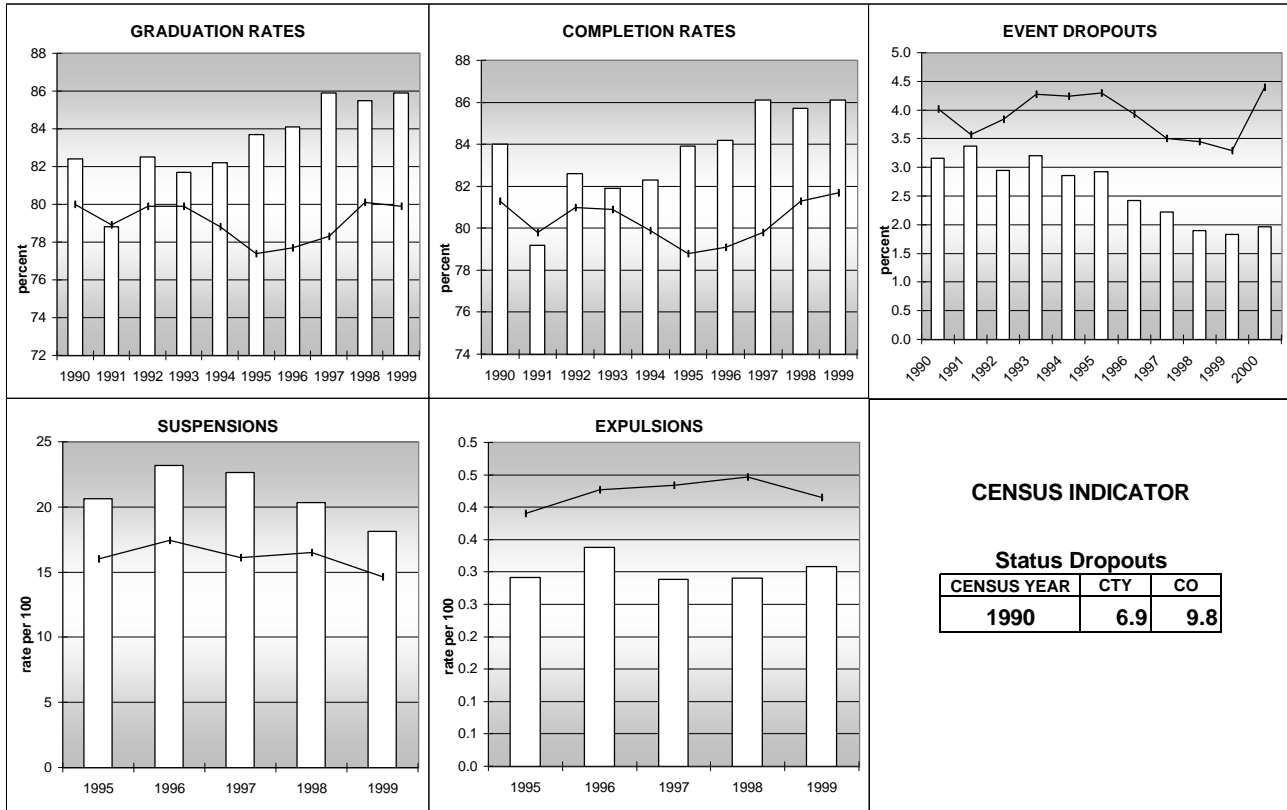

ARAPAHOE COUNTY

POPULATION ESTIMATES (2001)

Juvenile Population	130,657
Total Population	496,789

POPULATION GROWTH (1990-2001)

	Percent	Rank
Juvenile Population	22.1	32
Total Population	26.3	35

HEALTHY BIRTHS

KEY
 columns = County
 line = Colorado

ARAPAHOE COUNTY

HEALTHY CHILDREN AND ADULTS

KEY
 columns = County
 line = Colorado

ARAPAHOE COUNTY

CHILDREN SUCCEEDING IN SCHOOL

STABLE FAMILIES

ARAPAHOE COUNTY

YOUNG PEOPLE AVOIDING TROUBLE

SAFE, SUPPORTIVE, AND ENGAGED COMMUNITIES

CENSUS INDICATOR

Households in Rental Properties (%)

CENSUS YEAR	CTY	CO
1990	33.2	32.0
2000	32.0	32.7

KEY
 columns = County
 line = Colorado