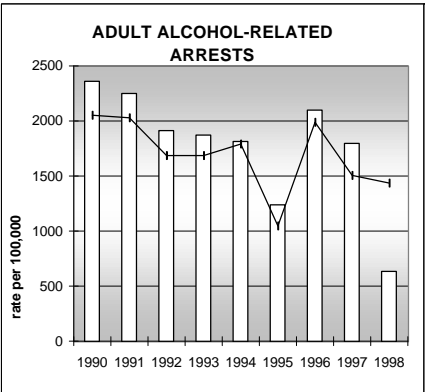

ARAPAHOE COUNTY

HEALTHY CHILDREN AND ADULTS

KEY
columns = County
line = Colorado