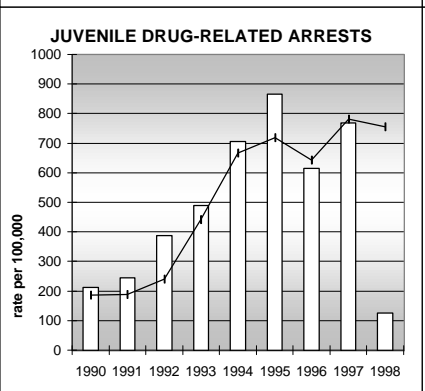

ARAPAHOE COUNTY

HEALTHY CHILDREN AND ADULTS

KEY
columns = County
line = Colorado