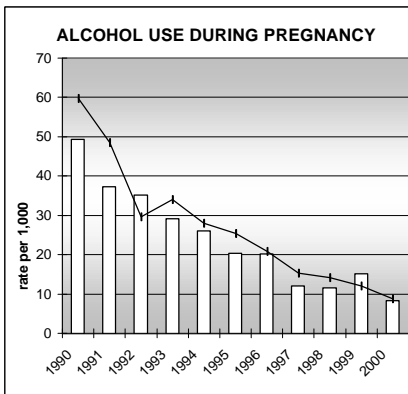

ARAPAHOE COUNTY

POPULATION ESTIMATES (2001)

Juvenile Population	130,657
Total Population	496,789

POPULATION GROWTH (1990-2001)

	Percent	Rank
Juvenile Population	22.1	32
Total Population	26.3	35

HEALTHY BIRTHS