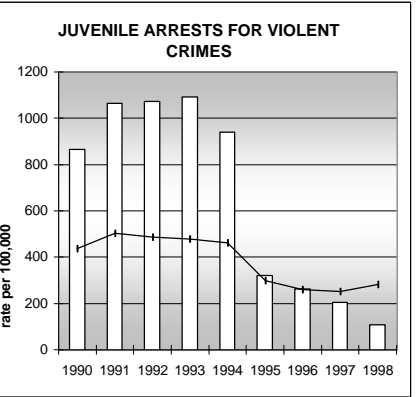

ARAPAHOE COUNTY

POPULATION ESTIMATES (2001)

Juvenile Population	130,657
Total Population	496,789

POPULATION GROWTH (1990-2001)

	Percent	Rank
Juvenile Population	22.1	32
Total Population	26.3	35

HEALTHY BIRTHS

KEY
 columns = County
 line = Colorado

ARAPAHOE COUNTY

HEALTHY CHILDREN AND ADULTS

KEY
 columns = County
 line = Colorado

ARAPAHOE COUNTY

CHILDREN SUCCEEDING IN SCHOOL

STABLE FAMILIES

ARAPAHOE COUNTY

YOUNG PEOPLE AVOIDING TROUBLE

SAFE, SUPPORTIVE, AND ENGAGED COMMUNITIES

CENSUS INDICATOR

Households in Rental Properties (%)

CENSUS YEAR	CTY	CO
1990	33.2	32.0
2000	32.0	32.7

KEY
 columns = County
 line = Colorado