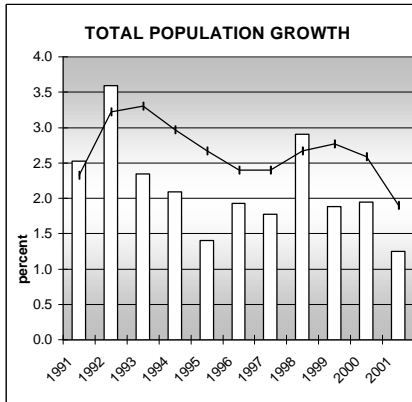

ARAPAHOE COUNTY

POPULATION ESTIMATES (2001)

Juvenile Population	130,657
Total Population	496,789

POPULATION GROWTH (1990-2001)

	Percent	Rank
Juvenile Population	22.1	32
Total Population	26.3	35

HEALTHY BIRTHS