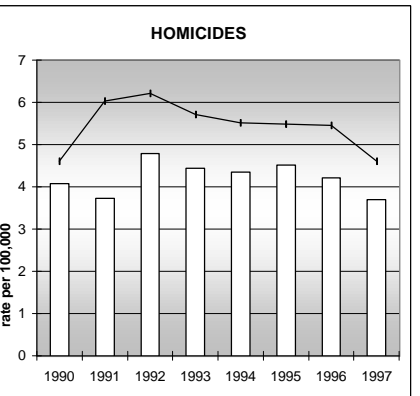

ARAPAHOE COUNTY

POPULATION ESTIMATES (2001)

Juvenile Population	130,657
Total Population	496,789

POPULATION GROWTH (1990-2001)

	Percent	Rank
Juvenile Population	22.1	32
Total Population	26.3	35

HEALTHY BIRTHS

KEY
 columns = County
 line = Colorado

ARAPAHOE COUNTY

HEALTHY CHILDREN AND ADULTS

KEY
 columns = County
 line = Colorado

ARAPAHOE COUNTY

CHILDREN SUCCEEDING IN SCHOOL

STABLE FAMILIES

ARAPAHOE COUNTY

YOUNG PEOPLE AVOIDING TROUBLE

SAFE, SUPPORTIVE, AND ENGAGED COMMUNITIES

CENSUS INDICATOR

Households in Rental Properties (%)

CENSUS YEAR	CTY	CO
1990	33.2	32.0
2000	32.0	32.7

KEY
 columns = County
 line = Colorado