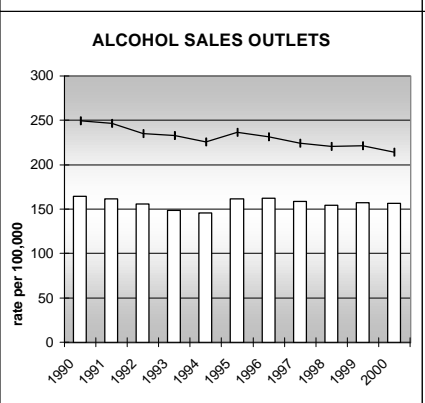

ARAPAHOE COUNTY

HEALTHY CHILDREN AND ADULTS

KEY
columns = County
line = Colorado