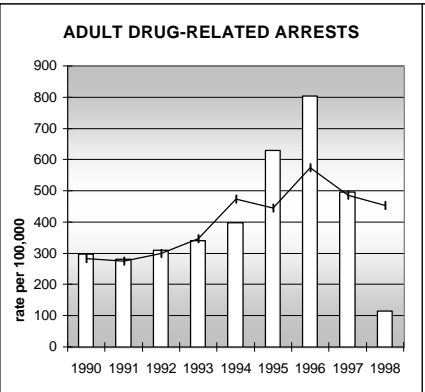

ARAPAHOE COUNTY

HEALTHY CHILDREN AND ADULTS

KEY
columns = County
line = Colorado