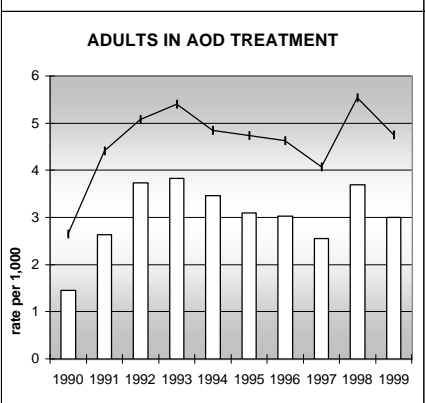

ARAPAHOE COUNTY

HEALTHY CHILDREN AND ADULTS

KEY
columns = County
line = Colorado