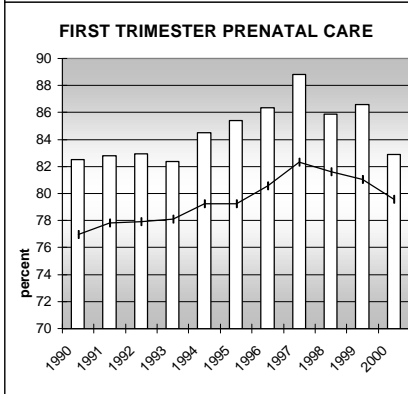

ARAPAHOE COUNTY

POPULATION ESTIMATES (2001)

Juvenile Population	130,657
Total Population	496,789

POPULATION GROWTH (1990-2001)

	Percent	Rank
Juvenile Population	22.1	32
Total Population	26.3	35

HEALTHY BIRTHS

KEY
 columns = County
 line = Colorado

ARAPAHOE COUNTY

HEALTHY CHILDREN AND ADULTS

KEY
 columns = County
 line = Colorado

ARAPAHOE COUNTY

CHILDREN SUCCEEDING IN SCHOOL

STABLE FAMILIES

ARAPAHOE COUNTY