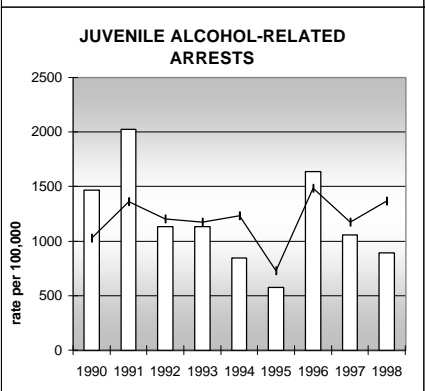

ARAPAHOE COUNTY

HEALTHY CHILDREN AND ADULTS

KEY
columns = County
line = Colorado