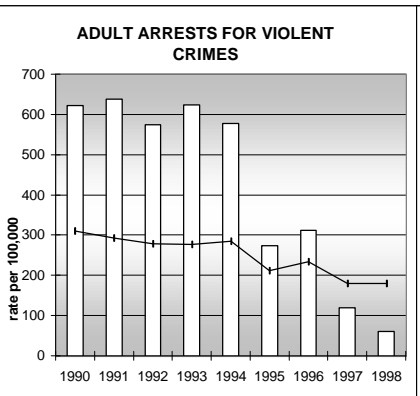

ARAPAHOE COUNTY

POPULATION ESTIMATES (2001)

Juvenile Population	130,657
Total Population	496,789

POPULATION GROWTH (1990-2001)

	Percent	Rank
Juvenile Population	22.1	32
Total Population	26.3	35

HEALTHY BIRTHS

KEY
 columns = County
 line = Colorado

ARAPAHOE COUNTY

HEALTHY CHILDREN AND ADULTS

KEY
 columns = County
 line = Colorado

ARAPAHOE COUNTY

CHILDREN SUCCEEDING IN SCHOOL

STABLE FAMILIES

ARAPAHOE COUNTY

YOUNG PEOPLE AVOIDING TROUBLE

SAFE, SUPPORTIVE, AND ENGAGED COMMUNITIES

CENSUS INDICATOR

Households in Rental Properties (%)

CENSUS YEAR	CTY	CO
1990	33.2	32.0
2000	32.0	32.7

KEY
 columns = County
 line = Colorado