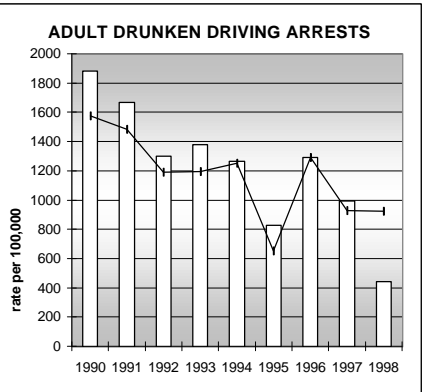

ARAPAHOE COUNTY

HEALTHY CHILDREN AND ADULTS

KEY
columns = County
line = Colorado