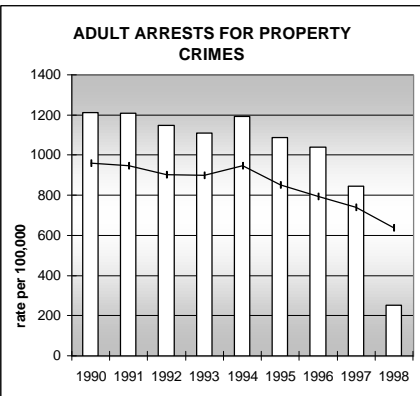

ARAPAHOE COUNTY

POPULATION ESTIMATES (2001)

Juvenile Population	130,657
Total Population	496,789

POPULATION GROWTH (1990-2001)

	Percent	Rank
Juvenile Population	22.1	32
Total Population	26.3	35

HEALTHY BIRTHS

KEY
 columns = County
 line = Colorado

ARAPAHOE COUNTY

HEALTHY CHILDREN AND ADULTS

KEY
 columns = County
 line = Colorado

ARAPAHOE COUNTY

CHILDREN SUCCEEDING IN SCHOOL

STABLE FAMILIES

ARAPAHOE COUNTY

YOUNG PEOPLE AVOIDING TROUBLE

SAFE, SUPPORTIVE, AND ENGAGED COMMUNITIES

CENSUS INDICATOR

Households in Rental Properties (%)

CENSUS YEAR	CTY	CO
1990	33.2	32.0
2000	32.0	32.7

KEY
 columns = County
 line = Colorado