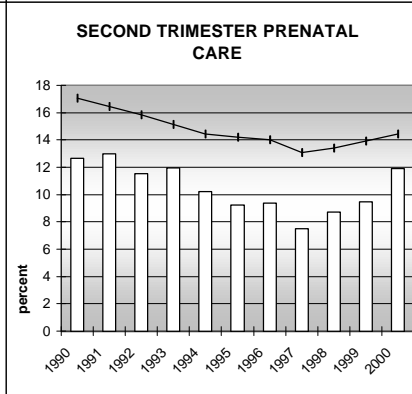

ARAPAHOE COUNTY

POPULATION ESTIMATES (2001)

Juvenile Population	130,657
Total Population	496,789

POPULATION GROWTH (1990-2001)

	Percent	Rank
Juvenile Population	22.1	32
Total Population	26.3	35

HEALTHY BIRTHS