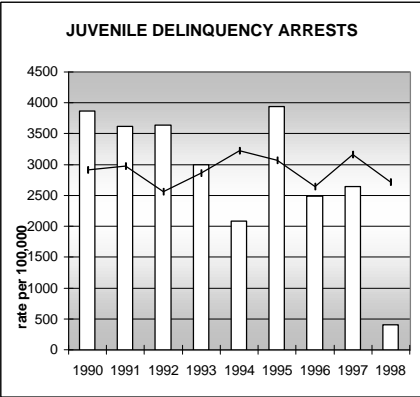

ARAPAHOE COUNTY

POPULATION ESTIMATES (2001)

Juvenile Population	130,657
Total Population	496,789

POPULATION GROWTH (1990-2001)

	Percent	Rank
Juvenile Population	22.1	32
Total Population	26.3	35

HEALTHY BIRTHS

KEY
 columns = County
 line = Colorado

ARAPAHOE COUNTY

HEALTHY CHILDREN AND ADULTS

KEY
 columns = County
 line = Colorado

ARAPAHOE COUNTY

CHILDREN SUCCEEDING IN SCHOOL

STABLE FAMILIES

ARAPAHOE COUNTY

YOUNG PEOPLE AVOIDING TROUBLE

SAFE, SUPPORTIVE, AND ENGAGED COMMUNITIES

CENSUS INDICATOR

Households in Rental Properties (%)

CENSUS YEAR	CTY	CO
1990	33.2	32.0
2000	32.0	32.7

KEY
 columns = County
 line = Colorado