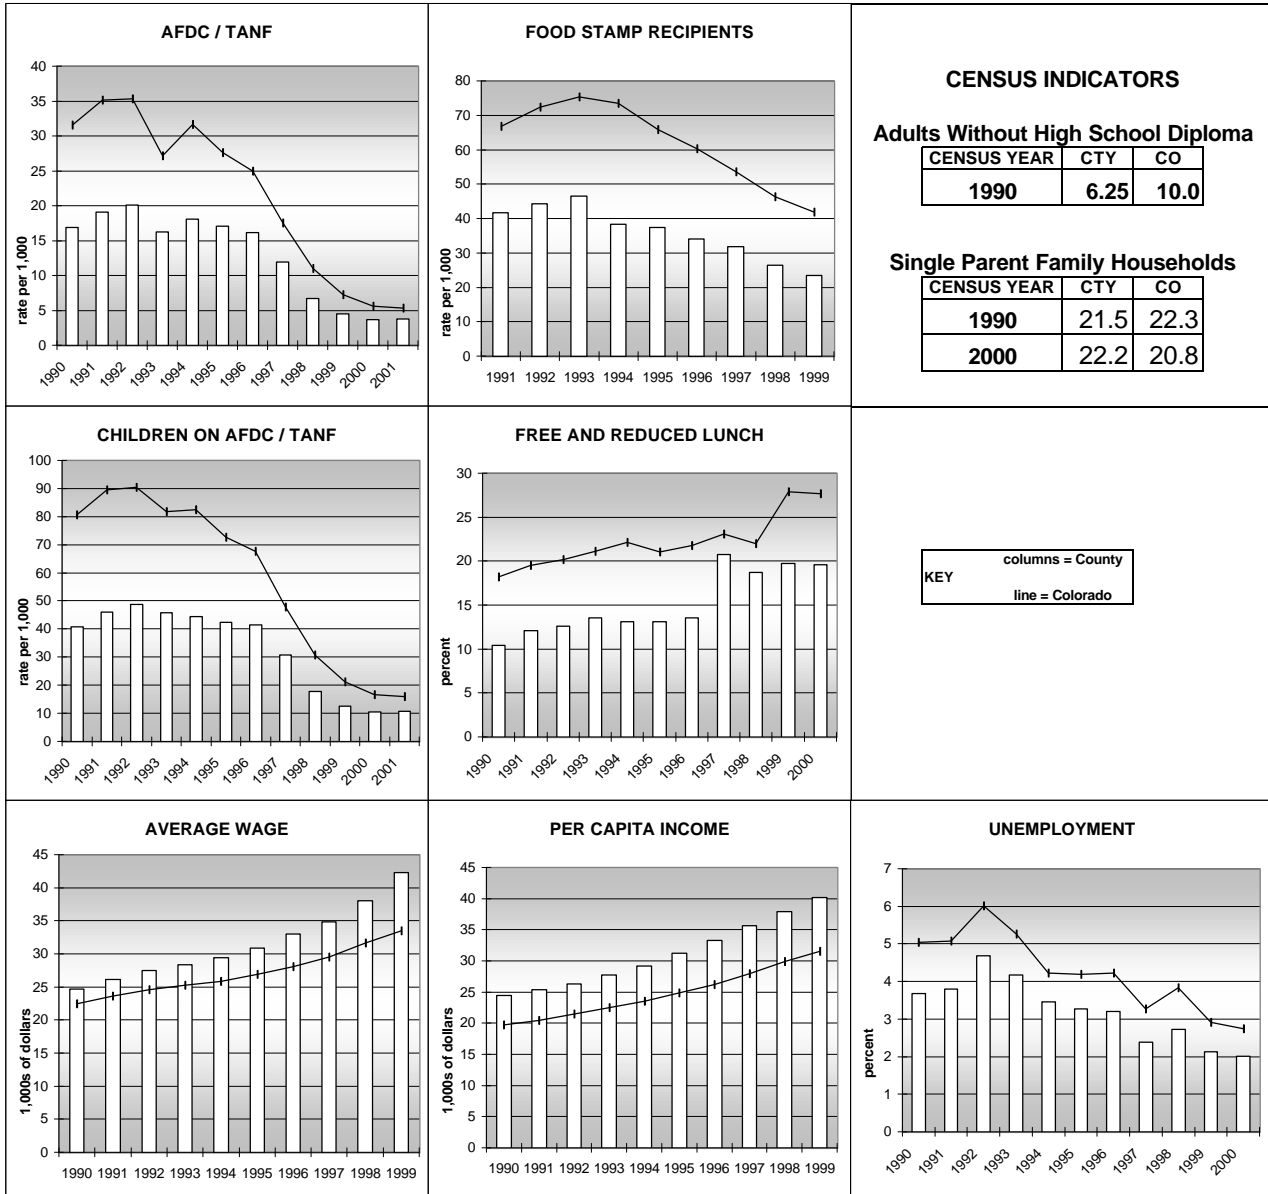

ARAPAHOE COUNTY

FAMILIES WITH ADEQUATE INCOME

NOTES: