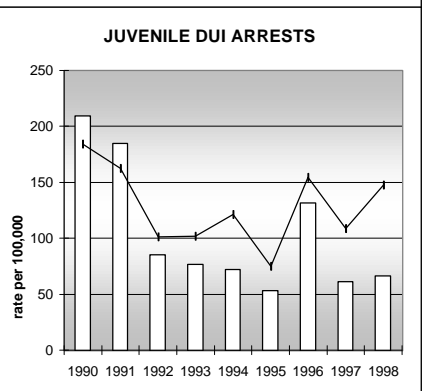

ARAPAHOE COUNTY

HEALTHY CHILDREN AND ADULTS

KEY
columns = County
line = Colorado