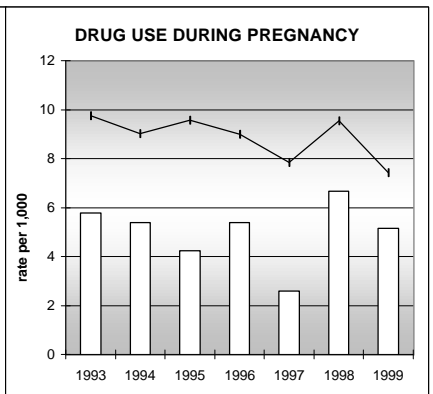

ARAPAHOE COUNTY

POPULATION ESTIMATES (2001)

Juvenile Population	130,657
Total Population	496,789

POPULATION GROWTH (1990-2001)

	Percent	Rank
Juvenile Population	22.1	32
Total Population	26.3	35

HEALTHY BIRTHS