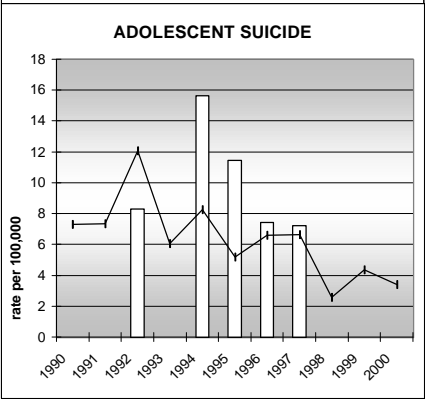

ARAPAHOE COUNTY

POPULATION ESTIMATES (2001)

Juvenile Population	130,657
Total Population	496,789

POPULATION GROWTH (1990-2001)

	Percent	Rank
Juvenile Population	22.1	32
Total Population	26.3	35

HEALTHY BIRTHS

KEY
 columns = County
 line = Colorado

ARAPAHOE COUNTY

HEALTHY CHILDREN AND ADULTS

KEY
 columns = County
 line = Colorado

ARAPAHOE COUNTY

CHILDREN SUCCEEDING IN SCHOOL

STABLE FAMILIES

ARAPAHOE COUNTY