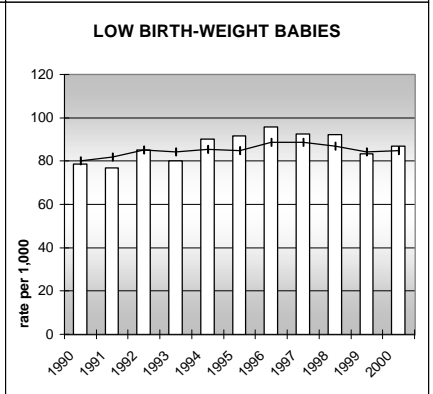

ARAPAHOE COUNTY

POPULATION ESTIMATES (2001)

Juvenile Population	130,657
Total Population	496,789

POPULATION GROWTH (1990-2001)

	Percent	Rank
Juvenile Population	22.1	32
Total Population	26.3	35

HEALTHY BIRTHS