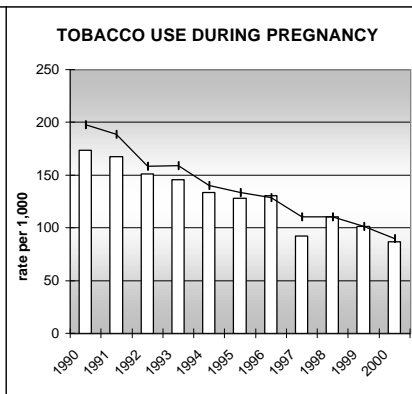

ARAPAHOE COUNTY

POPULATION ESTIMATES (2001)

Juvenile Population	130,657
Total Population	496,789

POPULATION GROWTH (1990-2001)

	Percent	Rank
Juvenile Population	22.1	32
Total Population	26.3	35

HEALTHY BIRTHS