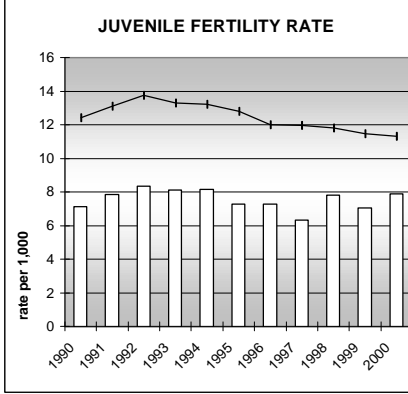

ARAPAHOE COUNTY

POPULATION ESTIMATES (2001)

Juvenile Population	130,657
Total Population	496,789

POPULATION GROWTH (1990-2001)

	Percent	Rank
Juvenile Population	22.1	32
Total Population	26.3	35

HEALTHY BIRTHS