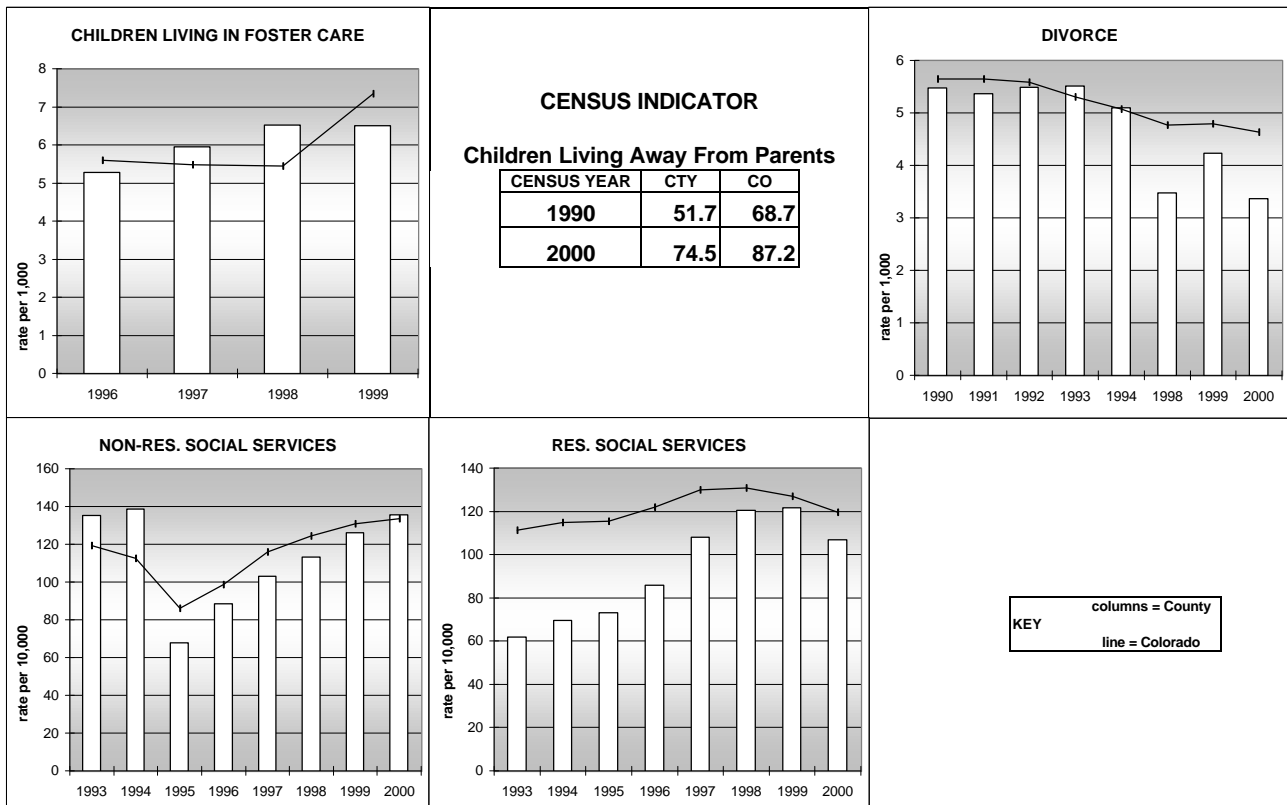

ARAPAHOE COUNTY

POPULATION ESTIMATES (2001)

Juvenile Population	130,657
Total Population	496,789

POPULATION GROWTH (1990-2001)

	Percent	Rank
Juvenile Population	22.1	32
Total Population	26.3	35

HEALTHY BIRTHS

KEY
 columns = County
 line = Colorado

ARAPAHOE COUNTY

HEALTHY CHILDREN AND ADULTS

KEY
 columns = County
 line = Colorado

ARAPAHOE COUNTY

CHILDREN SUCCEEDING IN SCHOOL

STABLE FAMILIES

ARAPAHOE COUNTY

YOUNG PEOPLE AVOIDING TROUBLE

SAFE, SUPPORTIVE, AND ENGAGED COMMUNITIES

CENSUS INDICATOR

Households in Rental Properties (%)

CENSUS YEAR	CTY	CO
1990	33.2	32.0
2000	32.0	32.7

KEY
 columns = County
 line = Colorado