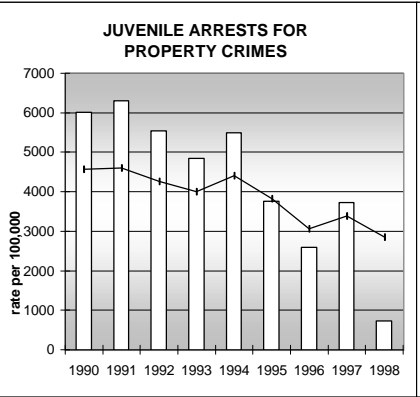

ARAPAHOE COUNTY

POPULATION ESTIMATES (2001)

Juvenile Population	130,657
Total Population	496,789

POPULATION GROWTH (1990-2001)

	Percent	Rank
Juvenile Population	22.1	32
Total Population	26.3	35

HEALTHY BIRTHS

KEY
 columns = County
 line = Colorado

ARAPAHOE COUNTY

HEALTHY CHILDREN AND ADULTS

KEY
 columns = County
 line = Colorado

ARAPAHOE COUNTY

CHILDREN SUCCEEDING IN SCHOOL

STABLE FAMILIES

ARAPAHOE COUNTY

YOUNG PEOPLE AVOIDING TROUBLE

SAFE, SUPPORTIVE, AND ENGAGED COMMUNITIES

CENSUS INDICATOR

Households in Rental Properties (%)

CENSUS YEAR	CTY	CO
1990	33.2	32.0
2000	32.0	32.7

KEY
 columns = County
 line = Colorado