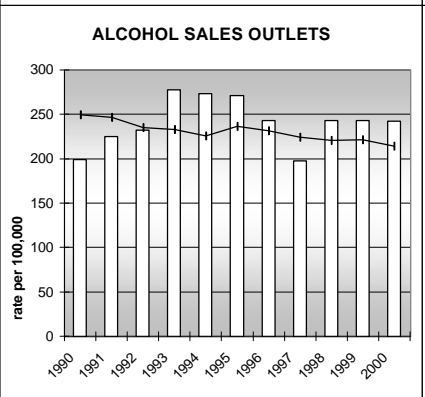

BACA COUNTY

HEALTHY CHILDREN AND ADULTS

KEY
columns = County
line = Colorado