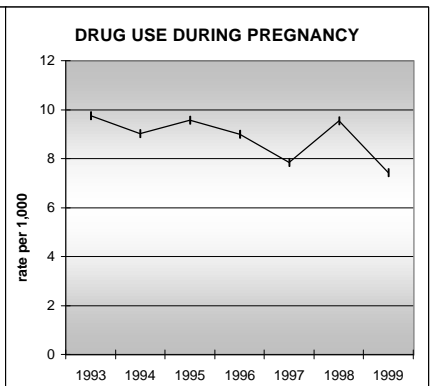

BACA COUNTY

POPULATION ESTIMATES (2001)

Juvenile Population	1,071
Total Population	4,543

POPULATION GROWTH (1990-2001)

	Percent	Rank
Juvenile Population	-6.9	58
Total Population	0.4	60

HEALTHY BIRTHS

columns = County
 KEY line = Colorado