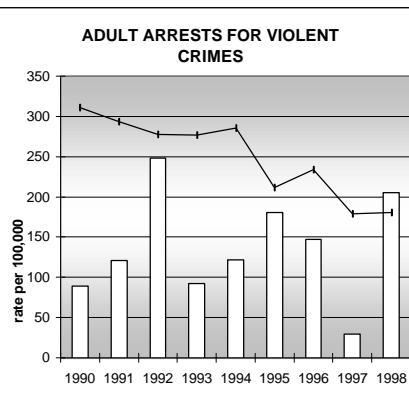

BACA COUNTY

POPULATION ESTIMATES (2001)

Juvenile Population	1,071
Total Population	4,543

POPULATION GROWTH (1990-2001)

	Percent	Rank
Juvenile Population	-6.9	58
Total Population	0.4	60

HEALTHY BIRTHS

columns = County
 KEY line = Colorado

BACA COUNTY

HEALTHY CHILDREN AND ADULTS

KEY
 columns = County
 line = Colorado

BACA COUNTY

CHILDREN SUCCEEDING IN SCHOOL

STABLE FAMILIES

BACA COUNTY

YOUNG PEOPLE AVOIDING TROUBLE

SAFE, SUPPORTIVE, AND ENGAGED COMMUNITIES

CENSUS INDICATOR

Households in Rental Properties (%)

CENSUS YEAR	CTY	CO
1990	17.4	32.0
2000	23.9	32.7

KEY
 columns = County
 line = Colorado

BACA COUNTY

FAMILIES WITH ADEQUATE INCOME