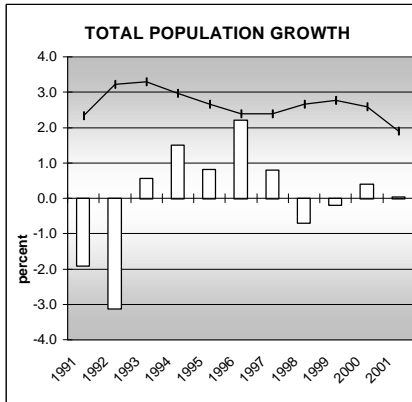

BACA COUNTY

POPULATION ESTIMATES (2001)

Juvenile Population	1,071
Total Population	4,543

POPULATION GROWTH (1990-2001)

	Percent	Rank
Juvenile Population	-6.9	58
Total Population	0.4	60

HEALTHY BIRTHS

columns = County
 KEY line = Colorado