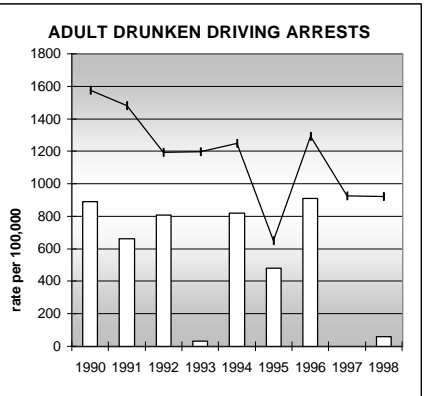

BACA COUNTY

POPULATION ESTIMATES (2001)

Juvenile Population	1,071
Total Population	4,543

POPULATION GROWTH (1990-2001)

	Percent	Rank
Juvenile Population	-6.9	58
Total Population	0.4	60

HEALTHY BIRTHS

columns = County
 KEY line = Colorado

BACA COUNTY

HEALTHY CHILDREN AND ADULTS

KEY
 columns = County
 line = Colorado

BACA COUNTY

CHILDREN SUCCEEDING IN SCHOOL

STABLE FAMILIES

BACA COUNTY

YOUNG PEOPLE AVOIDING TROUBLE