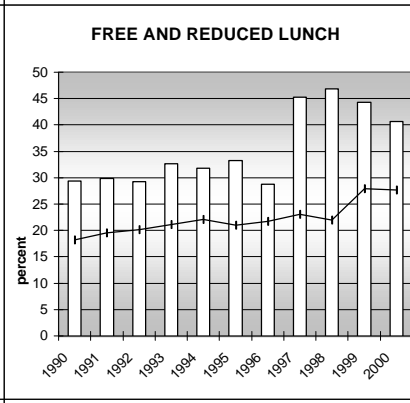

KEY

columns = County
line = Colorado