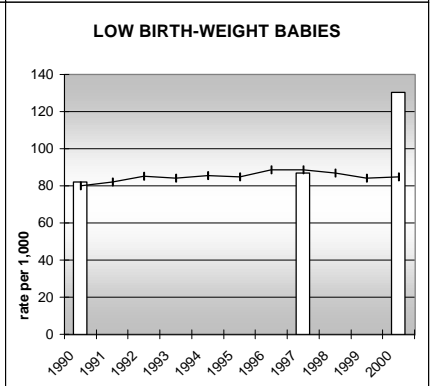

BACA COUNTY

POPULATION ESTIMATES (2001)

Juvenile Population	1,071
Total Population	4,543

POPULATION GROWTH (1990-2001)

	Percent	Rank
Juvenile Population	-6.9	58
Total Population	0.4	60

HEALTHY BIRTHS

columns = County
 KEY line = Colorado

BACA COUNTY

HEALTHY CHILDREN AND ADULTS

KEY
 columns = County
 line = Colorado

BACA COUNTY

CHILDREN SUCCEEDING IN SCHOOL

STABLE FAMILIES

BACA COUNTY

YOUNG PEOPLE AVOIDING TROUBLE