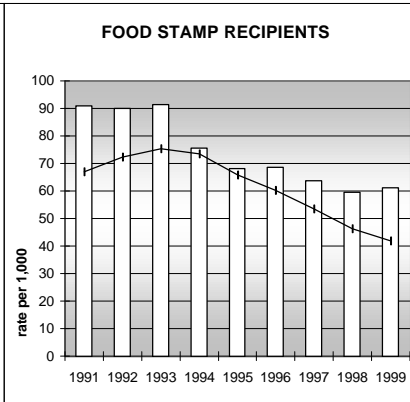

SAFE, SUPPORTIVE, AND ENGAGED COMMUNITIES

CENSUS INDICATOR

Households in Rental Properties (%)

CENSUS YEAR	CTY	CO
1990	17.4	32.0
2000	23.9	32.7

KEY
 columns = County
 line = Colorado

BACA COUNTY

FAMILIES WITH ADEQUATE INCOME