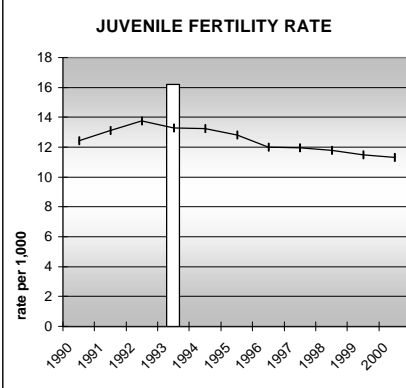

BACA COUNTY

POPULATION ESTIMATES (2001)

Juvenile Population	1,071
Total Population	4,543

POPULATION GROWTH (1990-2001)

	Percent	Rank
Juvenile Population	-6.9	58
Total Population	0.4	60

HEALTHY BIRTHS

columns = County
 KEY line = Colorado

BACA COUNTY

HEALTHY CHILDREN AND ADULTS

KEY
 columns = County
 line = Colorado

BACA COUNTY

CHILDREN SUCCEEDING IN SCHOOL

STABLE FAMILIES

BACA COUNTY

YOUNG PEOPLE AVOIDING TROUBLE