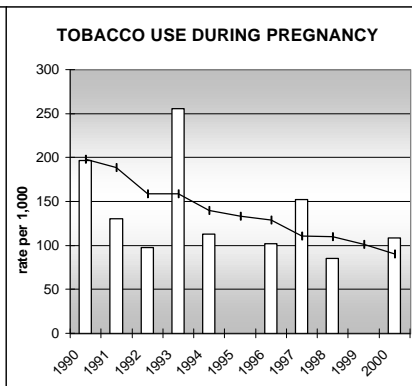

BACA COUNTY

POPULATION ESTIMATES (2001)

Juvenile Population	1,071
Total Population	4,543

POPULATION GROWTH (1990-2001)

	Percent	Rank
Juvenile Population	-6.9	58
Total Population	0.4	60

HEALTHY BIRTHS

columns = County
 KEY line = Colorado