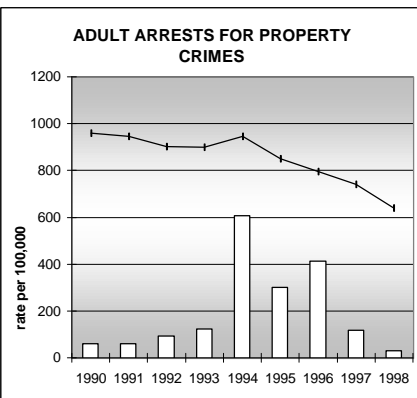

BACA COUNTY

POPULATION ESTIMATES (2001)

Juvenile Population	1,071
Total Population	4,543

POPULATION GROWTH (1990-2001)

	Percent	Rank
Juvenile Population	-6.9	58
Total Population	0.4	60

HEALTHY BIRTHS

columns = County
 KEY line = Colorado

BACA COUNTY

HEALTHY CHILDREN AND ADULTS

KEY
 columns = County
 line = Colorado

BACA COUNTY

CHILDREN SUCCEEDING IN SCHOOL

STABLE FAMILIES

BACA COUNTY

YOUNG PEOPLE AVOIDING TROUBLE

SAFE, SUPPORTIVE, AND ENGAGED COMMUNITIES

CENSUS INDICATOR

Households in Rental Properties (%)

CENSUS YEAR	CTY	CO
1990	17.4	32.0
2000	23.9	32.7

KEY
 columns = County
 line = Colorado

BACA COUNTY

FAMILIES WITH ADEQUATE INCOME