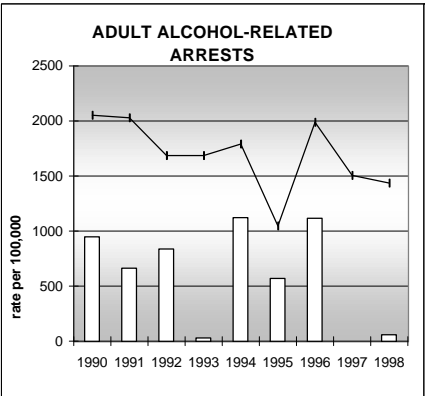

BACA COUNTY

POPULATION ESTIMATES (2001)

Juvenile Population	1,071
Total Population	4,543

POPULATION GROWTH (1990-2001)

	Percent	Rank
Juvenile Population	-6.9	58
Total Population	0.4	60

HEALTHY BIRTHS

columns = County
 KEY line = Colorado

BACA COUNTY

HEALTHY CHILDREN AND ADULTS

KEY
 columns = County
 line = Colorado

BACA COUNTY

CHILDREN SUCCEEDING IN SCHOOL

STABLE FAMILIES

BACA COUNTY

YOUNG PEOPLE AVOIDING TROUBLE