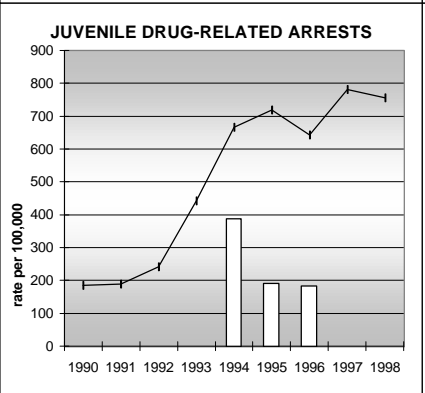

BACA COUNTY

POPULATION ESTIMATES (2001)

Juvenile Population	1,071
Total Population	4,543

POPULATION GROWTH (1990-2001)

	Percent	Rank
Juvenile Population	-6.9	58
Total Population	0.4	60

HEALTHY BIRTHS

columns = County
 KEY line = Colorado

BACA COUNTY

HEALTHY CHILDREN AND ADULTS

KEY
 columns = County
 line = Colorado

BACA COUNTY

CHILDREN SUCCEEDING IN SCHOOL

STABLE FAMILIES

BACA COUNTY

YOUNG PEOPLE AVOIDING TROUBLE