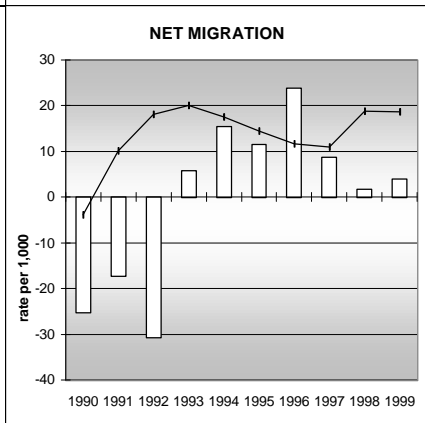

KEY
columns = County
line = Colorado