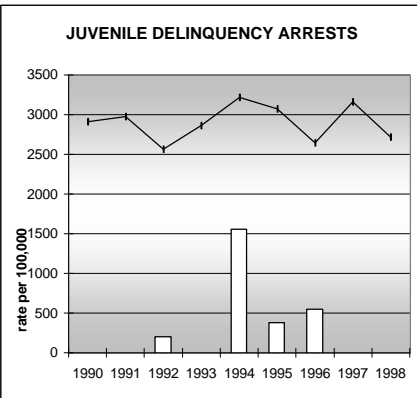

BACA COUNTY

POPULATION ESTIMATES (2001)

Juvenile Population	1,071
Total Population	4,543

POPULATION GROWTH (1990-2001)

	Percent	Rank
Juvenile Population	-6.9	58
Total Population	0.4	60

HEALTHY BIRTHS

columns = County
 KEY line = Colorado

BACA COUNTY

HEALTHY CHILDREN AND ADULTS

KEY
 columns = County
 line = Colorado

BACA COUNTY

CHILDREN SUCCEEDING IN SCHOOL

STABLE FAMILIES

BACA COUNTY

YOUNG PEOPLE AVOIDING TROUBLE

SAFE, SUPPORTIVE, AND ENGAGED COMMUNITIES

CENSUS INDICATOR

Households in Rental Properties (%)

CENSUS YEAR	CTY	CO
1990	17.4	32.0
2000	23.9	32.7

KEY
 columns = County
 line = Colorado

BACA COUNTY

FAMILIES WITH ADEQUATE INCOME