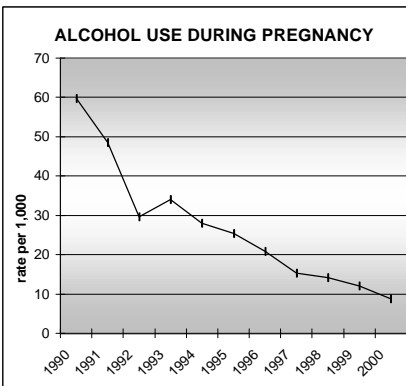

BACA COUNTY

POPULATION ESTIMATES (2001)

Juvenile Population	1,071
Total Population	4,543

POPULATION GROWTH (1990-2001)

	Percent	Rank
Juvenile Population	-6.9	58
Total Population	0.4	60

HEALTHY BIRTHS

columns = County
 KEY line = Colorado

BACA COUNTY

HEALTHY CHILDREN AND ADULTS

KEY
 columns = County
 line = Colorado

BACA COUNTY

CHILDREN SUCCEEDING IN SCHOOL

STABLE FAMILIES

BACA COUNTY

YOUNG PEOPLE AVOIDING TROUBLE