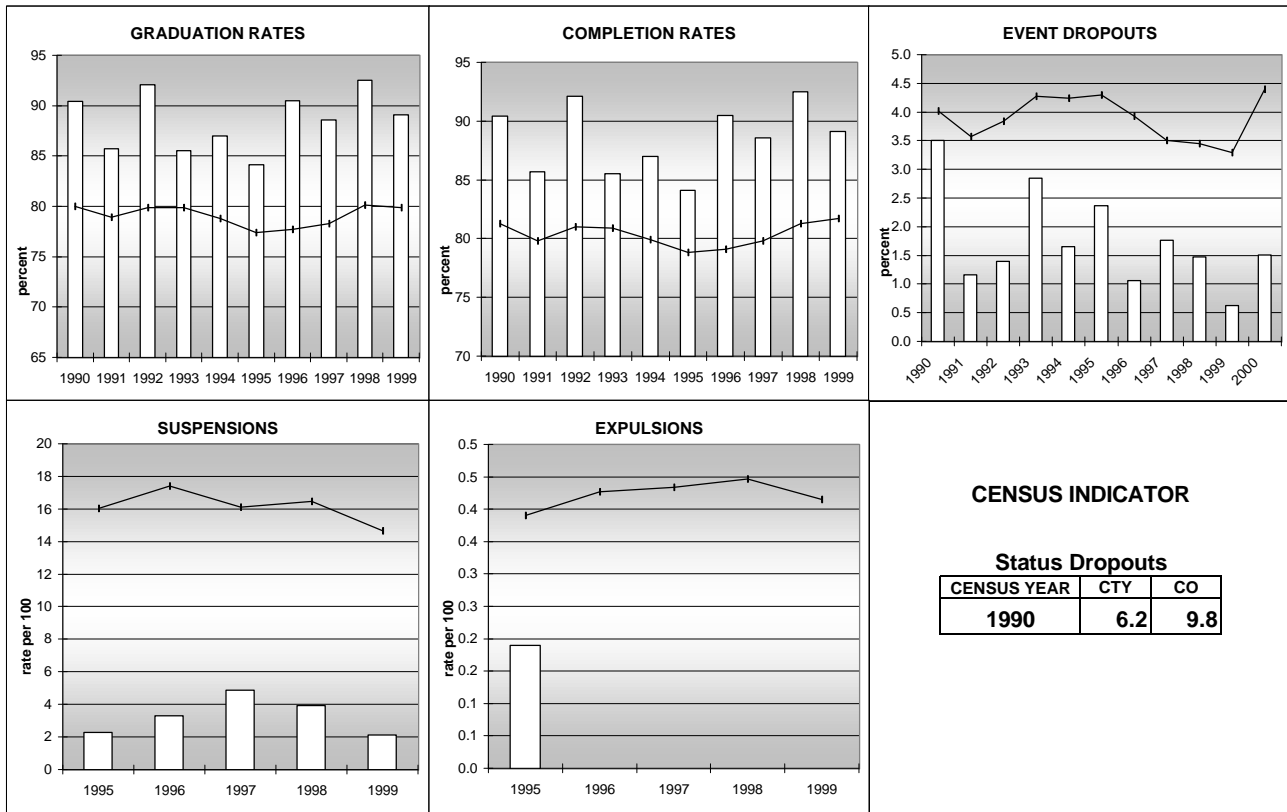

BACA COUNTY

POPULATION ESTIMATES (2001)

Juvenile Population	1,071
Total Population	4,543

POPULATION GROWTH (1990-2001)

	Percent	Rank
Juvenile Population	-6.9	58
Total Population	0.4	60

HEALTHY BIRTHS

columns = County
 KEY line = Colorado

BACA COUNTY

HEALTHY CHILDREN AND ADULTS

KEY
 columns = County
 line = Colorado

BACA COUNTY

CHILDREN SUCCEEDING IN SCHOOL

STABLE FAMILIES

BACA COUNTY

YOUNG PEOPLE AVOIDING TROUBLE

SAFE, SUPPORTIVE, AND ENGAGED COMMUNITIES

CENSUS INDICATOR

Households in Rental Properties (%)

CENSUS YEAR	CTY	CO
1990	17.4	32.0
2000	23.9	32.7

KEY
 columns = County
 line = Colorado

BACA COUNTY

FAMILIES WITH ADEQUATE INCOME