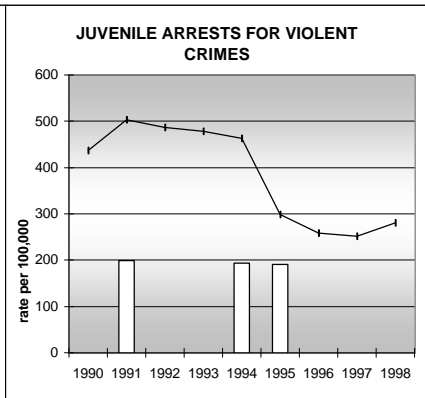

BACA COUNTY

POPULATION ESTIMATES (2001)

Juvenile Population	1,071
Total Population	4,543

POPULATION GROWTH (1990-2001)

	Percent	Rank
Juvenile Population	-6.9	58
Total Population	0.4	60

HEALTHY BIRTHS

columns = County
 KEY line = Colorado

BACA COUNTY

HEALTHY CHILDREN AND ADULTS

KEY
 columns = County
 line = Colorado

BACA COUNTY

CHILDREN SUCCEEDING IN SCHOOL

STABLE FAMILIES

BACA COUNTY

YOUNG PEOPLE AVOIDING TROUBLE

SAFE, SUPPORTIVE, AND ENGAGED COMMUNITIES

CENSUS INDICATOR

Households in Rental Properties (%)

CENSUS YEAR	CTY	CO
1990	17.4	32.0
2000	23.9	32.7

KEY
 columns = County
 line = Colorado

BACA COUNTY

FAMILIES WITH ADEQUATE INCOME