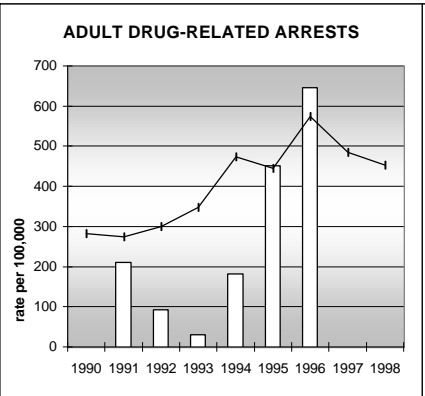

BACA COUNTY

POPULATION ESTIMATES (2001)

Juvenile Population	1,071
Total Population	4,543

POPULATION GROWTH (1990-2001)

	Percent	Rank
Juvenile Population	-6.9	58
Total Population	0.4	60

HEALTHY BIRTHS

columns = County
 KEY line = Colorado

BACA COUNTY

HEALTHY CHILDREN AND ADULTS

KEY
 columns = County
 line = Colorado

BACA COUNTY

CHILDREN SUCCEEDING IN SCHOOL

STABLE FAMILIES

BACA COUNTY

YOUNG PEOPLE AVOIDING TROUBLE