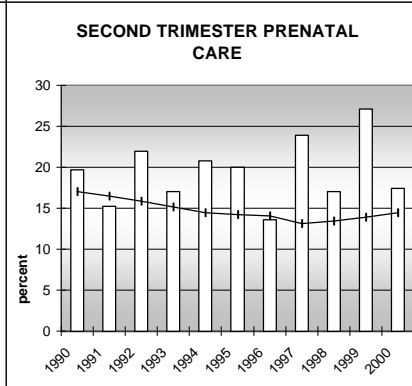

BACA COUNTY

POPULATION ESTIMATES (2001)

Juvenile Population	1,071
Total Population	4,543

POPULATION GROWTH (1990-2001)

	Percent	Rank
Juvenile Population	-6.9	58
Total Population	0.4	60

HEALTHY BIRTHS

columns = County
 KEY line = Colorado

BACA COUNTY

HEALTHY CHILDREN AND ADULTS

KEY
 columns = County
 line = Colorado

BACA COUNTY

CHILDREN SUCCEEDING IN SCHOOL

STABLE FAMILIES

BACA COUNTY

YOUNG PEOPLE AVOIDING TROUBLE