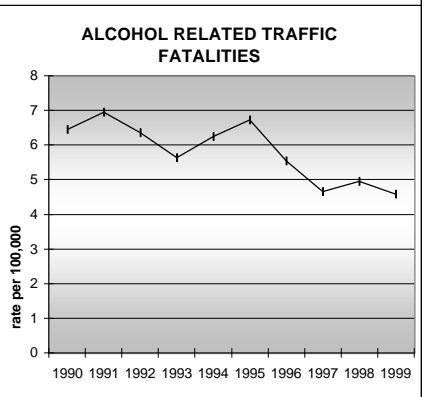

BACA COUNTY

POPULATION ESTIMATES (2001)

Juvenile Population	1,071
Total Population	4,543

POPULATION GROWTH (1990-2001)

	Percent	Rank
Juvenile Population	-6.9	58
Total Population	0.4	60

HEALTHY BIRTHS

columns = County
 KEY line = Colorado

BACA COUNTY

HEALTHY CHILDREN AND ADULTS

KEY
 columns = County
 line = Colorado

BACA COUNTY

CHILDREN SUCCEEDING IN SCHOOL

STABLE FAMILIES

BACA COUNTY

YOUNG PEOPLE AVOIDING TROUBLE