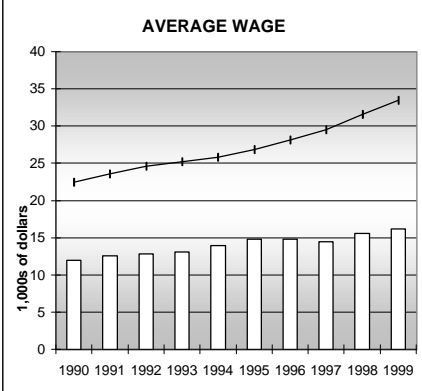

SAFE, SUPPORTIVE, AND ENGAGED COMMUNITIES

CENSUS INDICATOR

Households in Rental Properties (%)

CENSUS YEAR	CTY	CO
1990	17.4	32.0
2000	23.9	32.7

KEY
 columns = County
 line = Colorado

BACA COUNTY

FAMILIES WITH ADEQUATE INCOME

CENSUS INDICATORS

Adults Without High School Diploma

CENSUS YEAR	CTY	CO
1990	15.39	10.0

Single Parent Family Households

CENSUS YEAR	CTY	CO
1990	11.1	22.3
2000	14.7	20.8

KEY

columns = County
line = Colorado

NOTES:
