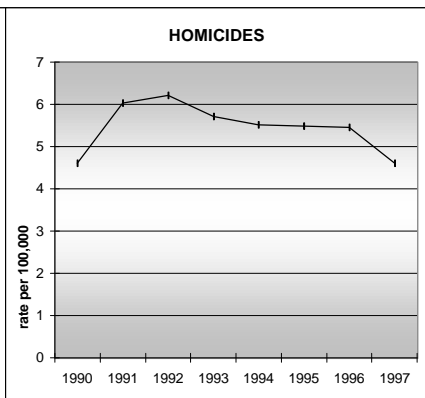

BACA COUNTY

POPULATION ESTIMATES (2001)

Juvenile Population	1,071
Total Population	4,543

POPULATION GROWTH (1990-2001)

	Percent	Rank
Juvenile Population	-6.9	58
Total Population	0.4	60

HEALTHY BIRTHS

columns = County
 KEY line = Colorado

BACA COUNTY

HEALTHY CHILDREN AND ADULTS

KEY
 columns = County
 line = Colorado

BACA COUNTY

CHILDREN SUCCEEDING IN SCHOOL

STABLE FAMILIES

BACA COUNTY

YOUNG PEOPLE AVOIDING TROUBLE

SAFE, SUPPORTIVE, AND ENGAGED COMMUNITIES

CENSUS INDICATOR

Households in Rental Properties (%)

CENSUS YEAR	CTY	CO
1990	17.4	32.0
2000	23.9	32.7

KEY
 columns = County
 line = Colorado

BACA COUNTY

FAMILIES WITH ADEQUATE INCOME