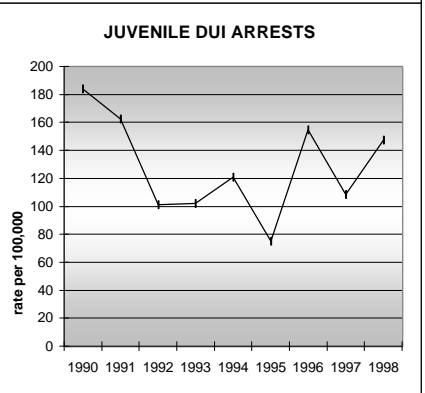

BACA COUNTY

POPULATION ESTIMATES (2001)

Juvenile Population	1,071
Total Population	4,543

POPULATION GROWTH (1990-2001)

	Percent	Rank
Juvenile Population	-6.9	58
Total Population	0.4	60

HEALTHY BIRTHS

columns = County
 KEY line = Colorado

BACA COUNTY

HEALTHY CHILDREN AND ADULTS

KEY
 columns = County
 line = Colorado

BACA COUNTY

CHILDREN SUCCEEDING IN SCHOOL

STABLE FAMILIES

BACA COUNTY

YOUNG PEOPLE AVOIDING TROUBLE