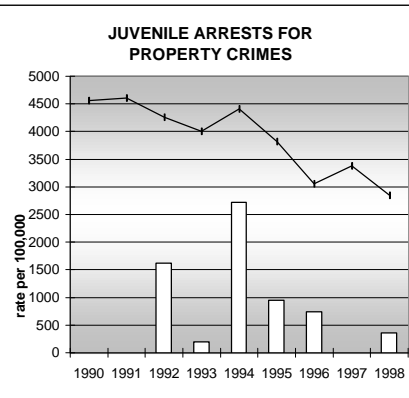

BACA COUNTY

POPULATION ESTIMATES (2001)

Juvenile Population	1,071
Total Population	4,543

POPULATION GROWTH (1990-2001)

	Percent	Rank
Juvenile Population	-6.9	58
Total Population	0.4	60

HEALTHY BIRTHS

columns = County
 KEY line = Colorado

BACA COUNTY

HEALTHY CHILDREN AND ADULTS

KEY
 columns = County
 line = Colorado

BACA COUNTY

CHILDREN SUCCEEDING IN SCHOOL

STABLE FAMILIES

BACA COUNTY

YOUNG PEOPLE AVOIDING TROUBLE

SAFE, SUPPORTIVE, AND ENGAGED COMMUNITIES

CENSUS INDICATOR

Households in Rental Properties (%)

CENSUS YEAR	CTY	CO
1990	17.4	32.0
2000	23.9	32.7

KEY
 columns = County
 line = Colorado

BACA COUNTY

FAMILIES WITH ADEQUATE INCOME