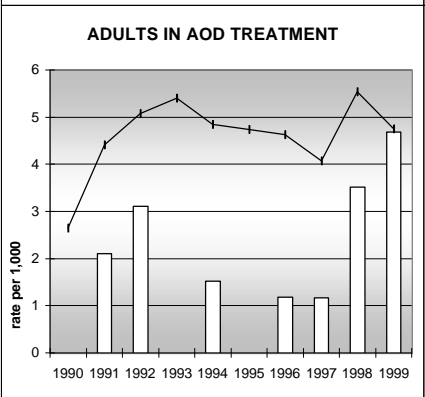

BACA COUNTY

POPULATION ESTIMATES (2001)

Juvenile Population	1,071
Total Population	4,543

POPULATION GROWTH (1990-2001)

	Percent	Rank
Juvenile Population	-6.9	58
Total Population	0.4	60

HEALTHY BIRTHS

columns = County
 KEY line = Colorado

BACA COUNTY

HEALTHY CHILDREN AND ADULTS

KEY
 columns = County
 line = Colorado

BACA COUNTY

CHILDREN SUCCEEDING IN SCHOOL

STABLE FAMILIES

BACA COUNTY

YOUNG PEOPLE AVOIDING TROUBLE