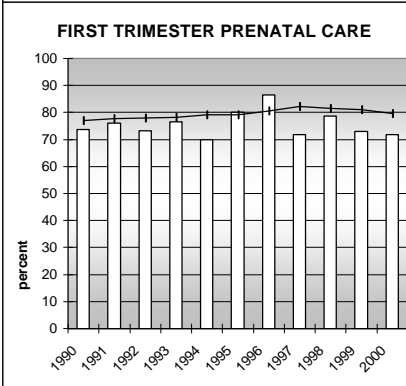

BACA COUNTY

POPULATION ESTIMATES (2001)

Juvenile Population	1,071
Total Population	4,543

POPULATION GROWTH (1990-2001)

	Percent	Rank
Juvenile Population	-6.9	58
Total Population	0.4	60

HEALTHY BIRTHS

columns = County
 KEY line = Colorado

BACA COUNTY

HEALTHY CHILDREN AND ADULTS

KEY
 columns = County
 line = Colorado

BACA COUNTY

CHILDREN SUCCEEDING IN SCHOOL

STABLE FAMILIES

BACA COUNTY

YOUNG PEOPLE AVOIDING TROUBLE