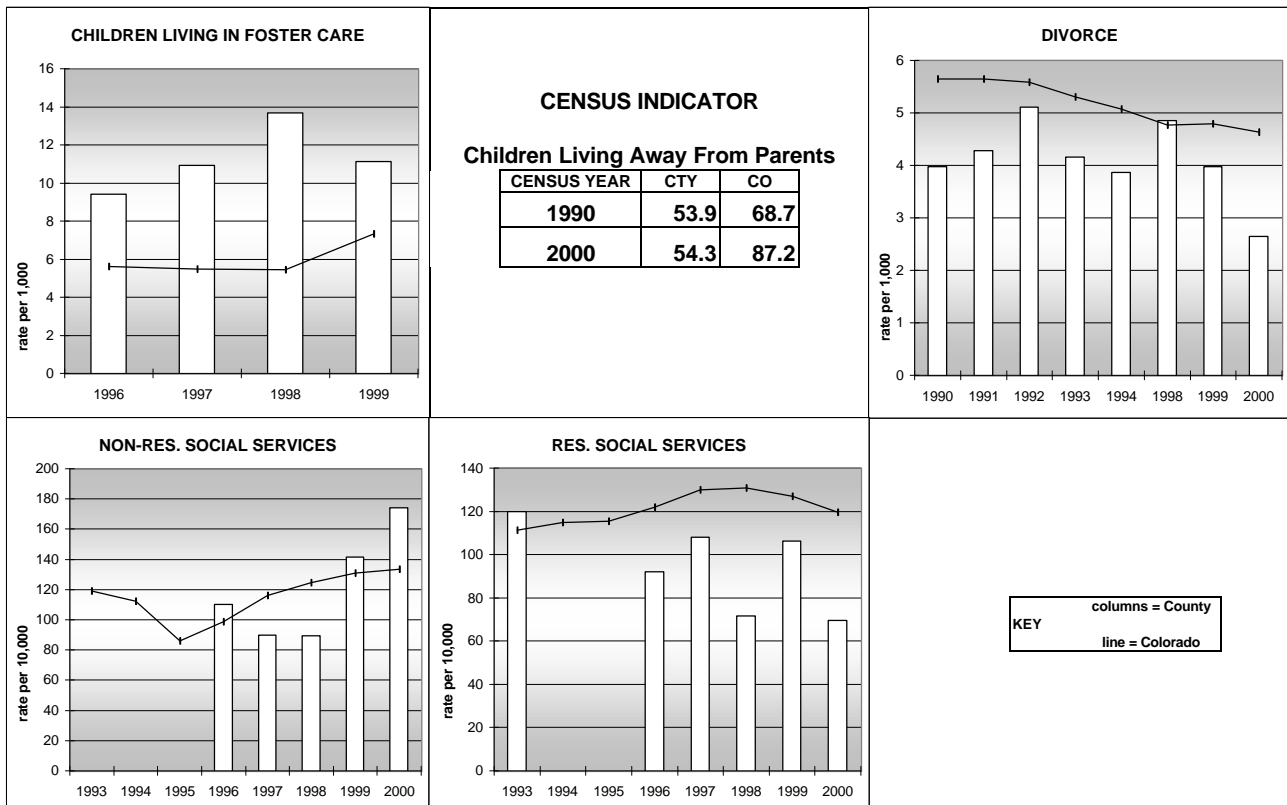

BACA COUNTY

POPULATION ESTIMATES (2001)

Juvenile Population	1,071
Total Population	4,543

POPULATION GROWTH (1990-2001)

	Percent	Rank
Juvenile Population	-6.9	58
Total Population	0.4	60

HEALTHY BIRTHS

columns = County
 KEY line = Colorado

BACA COUNTY

HEALTHY CHILDREN AND ADULTS

KEY
 columns = County
 line = Colorado

BACA COUNTY

CHILDREN SUCCEEDING IN SCHOOL

STABLE FAMILIES

BACA COUNTY

YOUNG PEOPLE AVOIDING TROUBLE

SAFE, SUPPORTIVE, AND ENGAGED COMMUNITIES

CENSUS INDICATOR

Households in Rental Properties (%)

CENSUS YEAR	CTY	CO
1990	17.4	32.0
2000	23.9	32.7

KEY
 columns = County
 line = Colorado

BACA COUNTY

FAMILIES WITH ADEQUATE INCOME