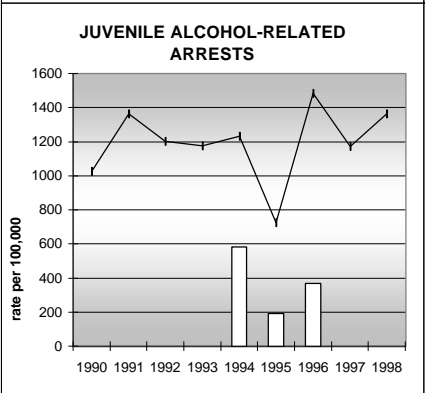

BACA COUNTY

POPULATION ESTIMATES (2001)

Juvenile Population	1,071
Total Population	4,543

POPULATION GROWTH (1990-2001)

	Percent	Rank
Juvenile Population	-6.9	58
Total Population	0.4	60

HEALTHY BIRTHS

columns = County
 KEY line = Colorado

BACA COUNTY

HEALTHY CHILDREN AND ADULTS

KEY
 columns = County
 line = Colorado

BACA COUNTY

CHILDREN SUCCEEDING IN SCHOOL

STABLE FAMILIES

BACA COUNTY

YOUNG PEOPLE AVOIDING TROUBLE