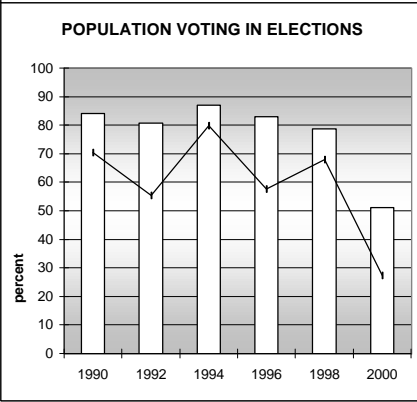

BACA COUNTY

POPULATION ESTIMATES (2001)

Juvenile Population	1,071
Total Population	4,543

POPULATION GROWTH (1990-2001)

	Percent	Rank
Juvenile Population	-6.9	58
Total Population	0.4	60

HEALTHY BIRTHS

columns = County
 KEY line = Colorado

BACA COUNTY

HEALTHY CHILDREN AND ADULTS

KEY
 columns = County
 line = Colorado

BACA COUNTY

CHILDREN SUCCEEDING IN SCHOOL

STABLE FAMILIES

BACA COUNTY

YOUNG PEOPLE AVOIDING TROUBLE

SAFE, SUPPORTIVE, AND ENGAGED COMMUNITIES

CENSUS INDICATOR

Households in Rental Properties (%)

CENSUS YEAR	CTY	CO
1990	17.4	32.0
2000	23.9	32.7

KEY
 columns = County
 line = Colorado

BACA COUNTY

FAMILIES WITH ADEQUATE INCOME