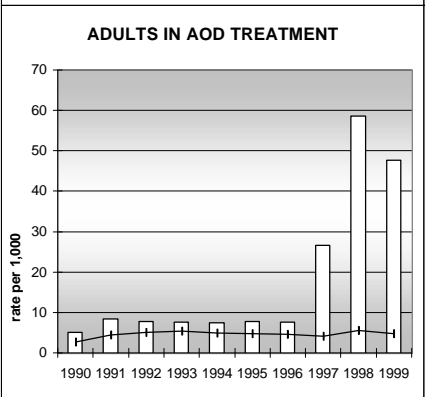

BENT COUNTY

HEALTHY CHILDREN AND ADULTS

KEY
columns = County
line = Colorado