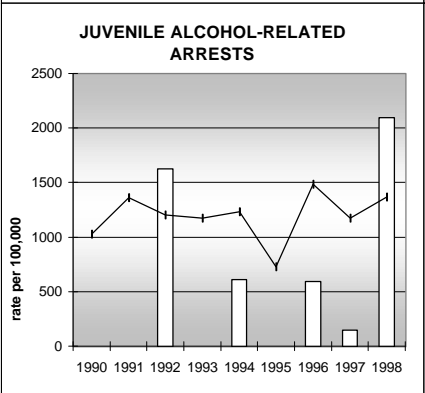

BENT COUNTY

HEALTHY CHILDREN AND ADULTS

KEY
columns = County
line = Colorado