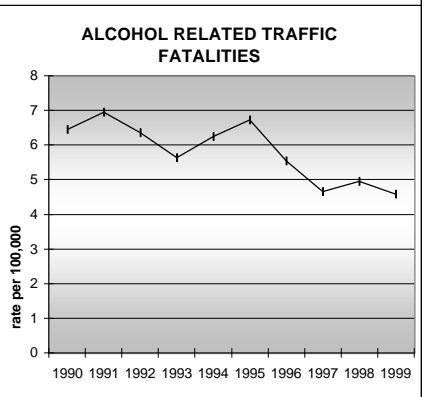

BENT COUNTY

HEALTHY CHILDREN AND ADULTS

KEY
columns = County
line = Colorado