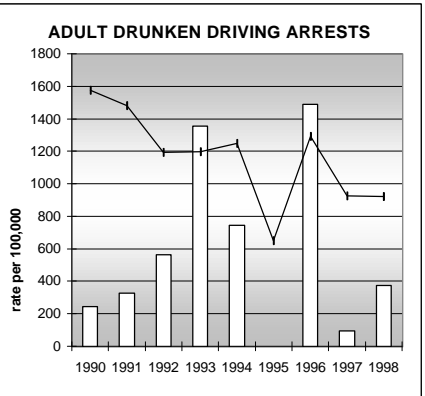

BENT COUNTY

HEALTHY CHILDREN AND ADULTS

KEY
columns = County
line = Colorado