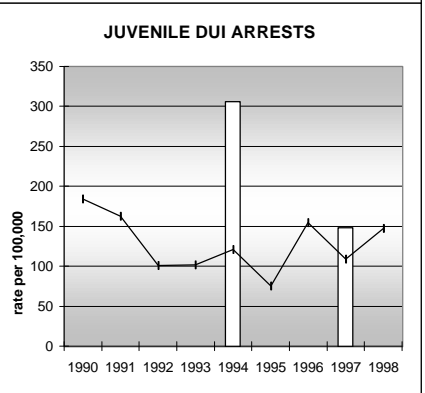

BENT COUNTY

HEALTHY CHILDREN AND ADULTS

KEY
columns = County
line = Colorado