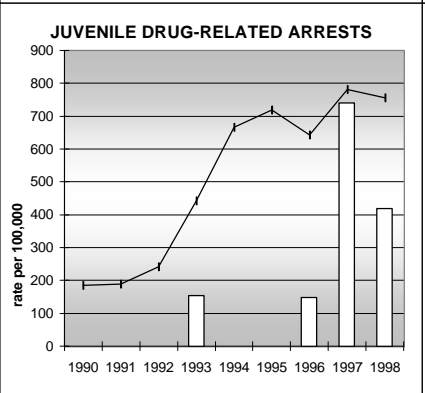

BENT COUNTY

HEALTHY CHILDREN AND ADULTS

KEY
columns = County
line = Colorado