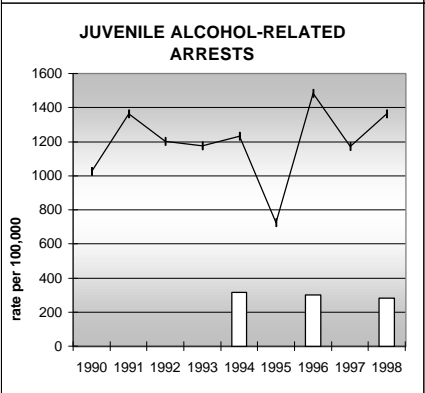

CHEYENNE COUNTY

HEALTHY CHILDREN AND ADULTS

KEY
columns = County
line = Colorado