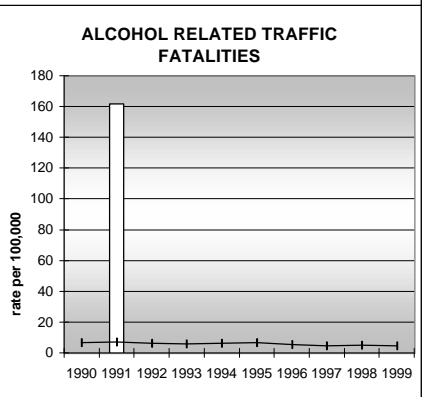

CHEYENNE COUNTY

HEALTHY CHILDREN AND ADULTS

KEY
columns = County
line = Colorado