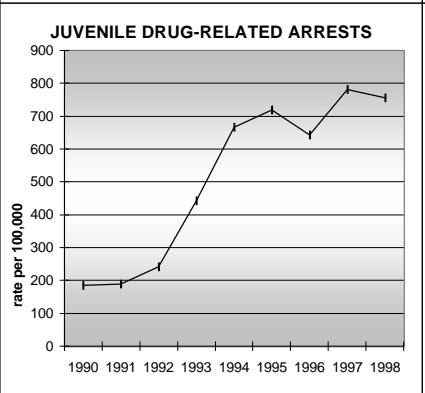

CHEYENNE COUNTY

HEALTHY CHILDREN AND ADULTS

KEY
columns = County
line = Colorado