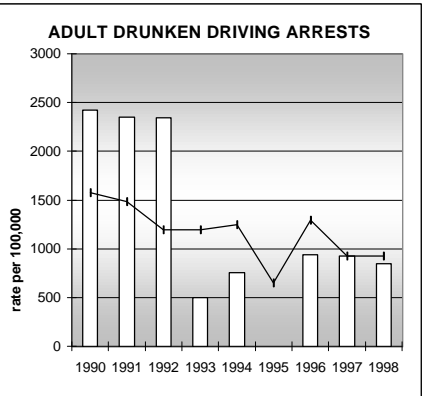

CHEYENNE COUNTY

HEALTHY CHILDREN AND ADULTS

KEY
columns = County
line = Colorado