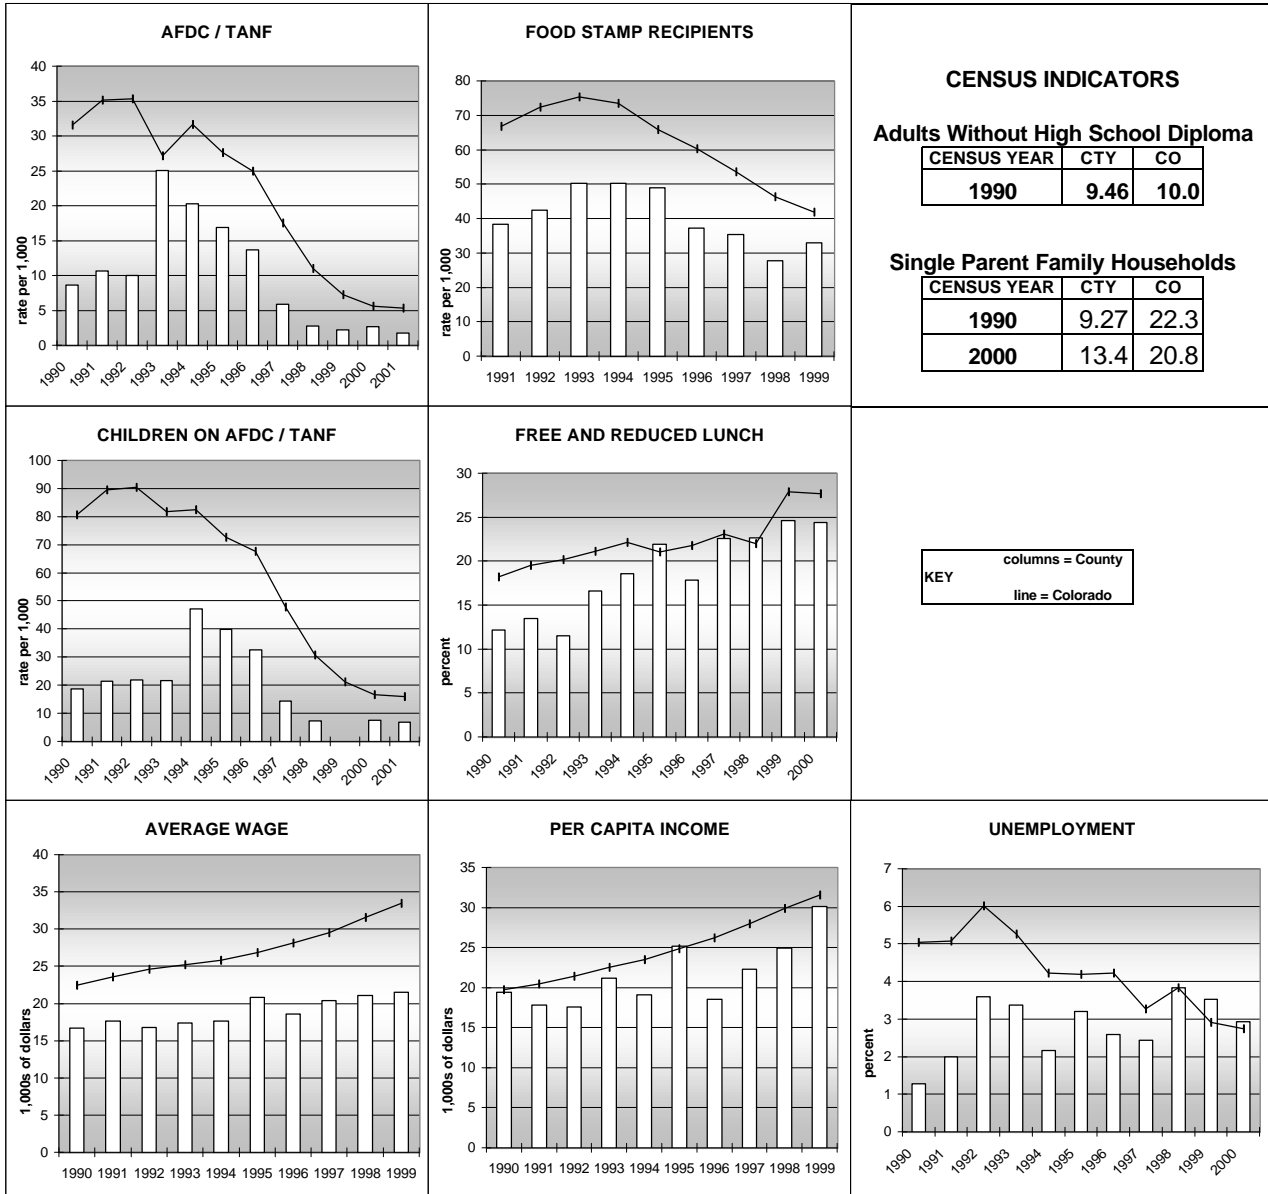

CHEYENNE COUNTY

FAMILIES WITH ADEQUATE INCOME

NOTES: