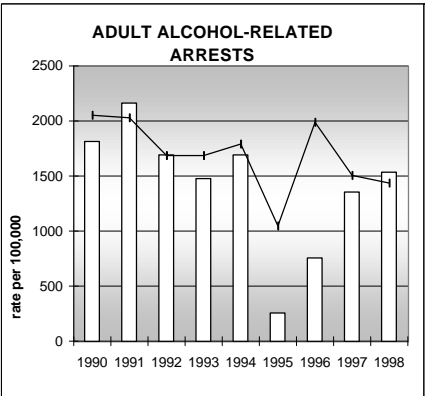

CLEAR CREEK COUNTY

HEALTHY CHILDREN AND ADULTS

KEY
columns = County
line = Colorado