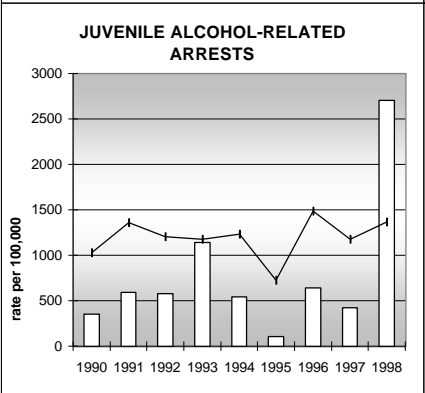

CLEAR CREEK COUNTY

HEALTHY CHILDREN AND ADULTS

KEY
columns = County
line = Colorado