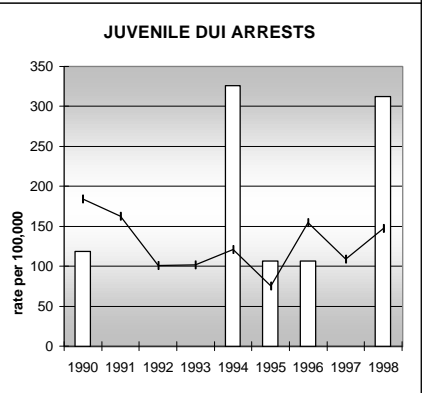

CLEAR CREEK COUNTY

HEALTHY CHILDREN AND ADULTS

KEY
columns = County
line = Colorado