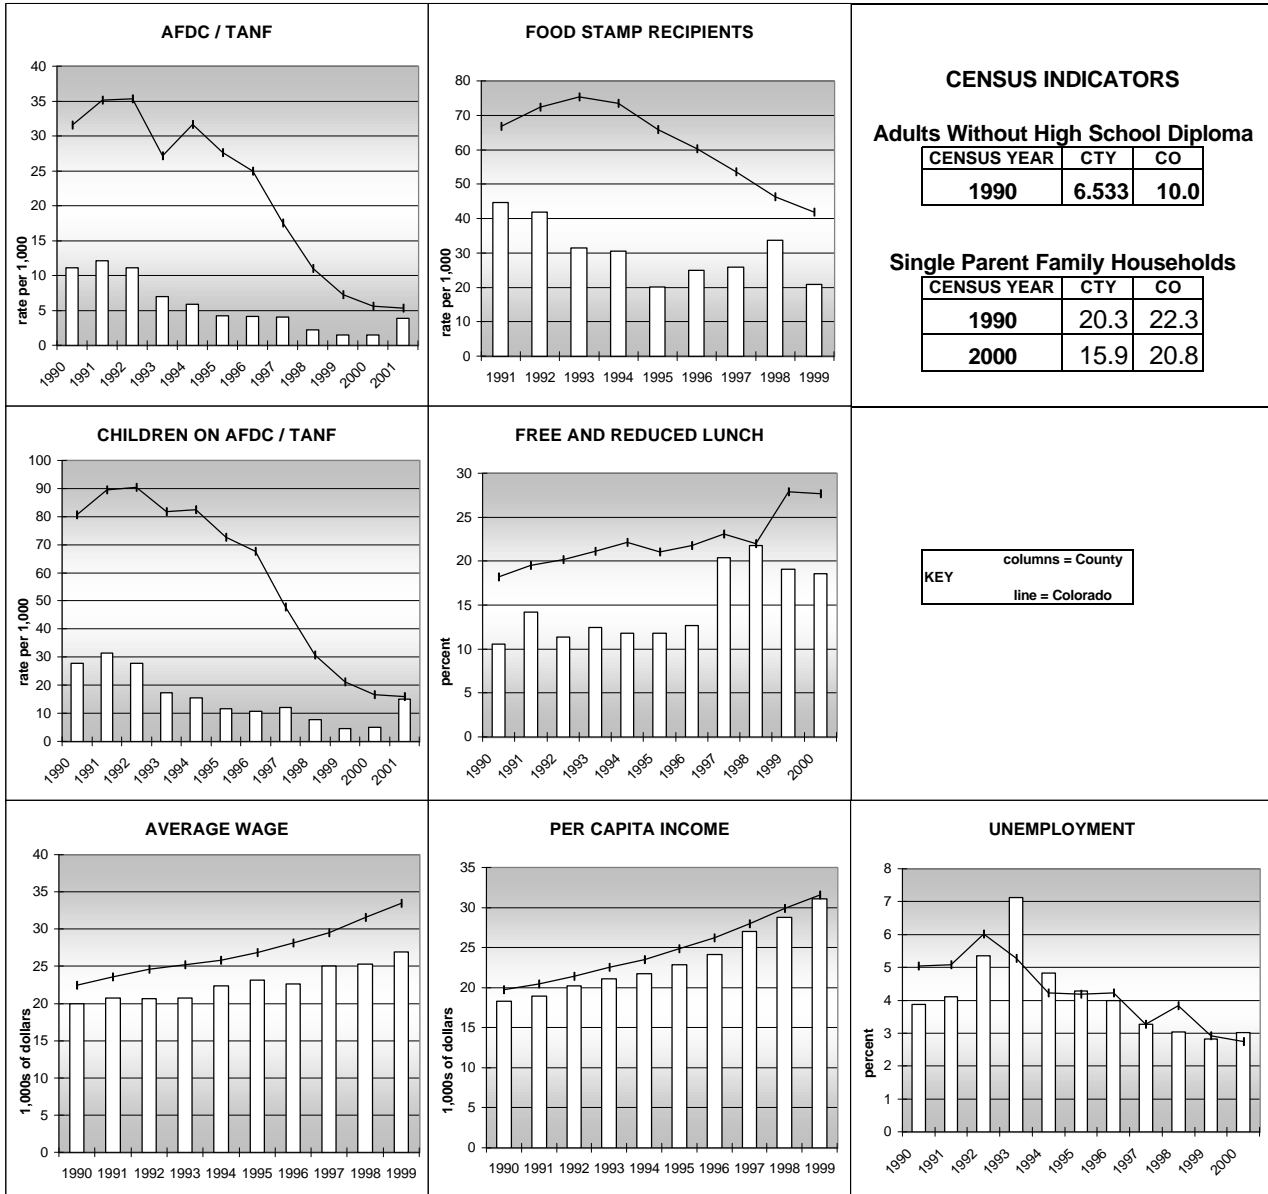

CLEAR CREEK COUNTY

FAMILIES WITH ADEQUATE INCOME

NOTES: