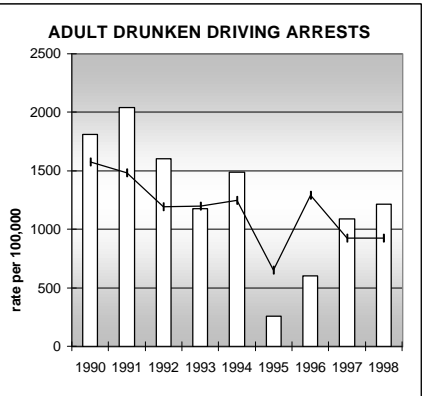

CLEAR CREEK COUNTY

HEALTHY CHILDREN AND ADULTS

KEY
columns = County
line = Colorado