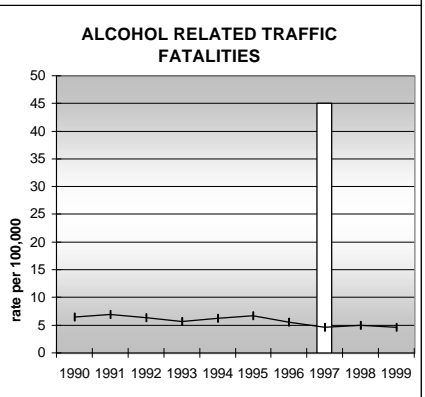

CLEAR CREEK COUNTY

HEALTHY CHILDREN AND ADULTS

KEY
columns = County
line = Colorado