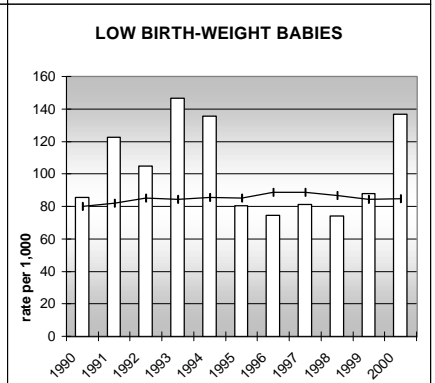

HEALTHY BIRTHS

KEY columns = County
line = Colorado