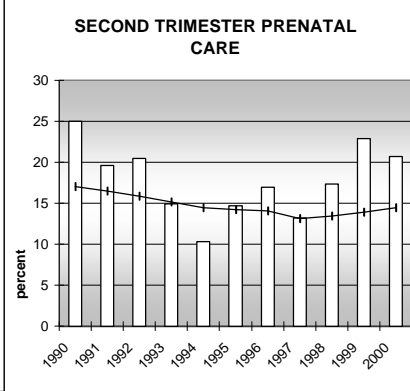

CONEJOS COUNTY

POPULATION ESTIMATES (2001)

Juvenile Population	2,648
Total Population	8,471

POPULATION GROWTH (1990-2001)

	Percent	Rank
Juvenile Population	2.6	50
Total Population	13.7	49

HEALTHY BIRTHS

KEY
 columns = County
 line = Colorado