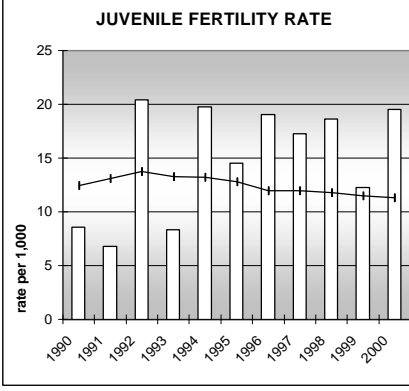

CONEJOS COUNTY

POPULATION ESTIMATES (2001)

Juvenile Population	2,648
Total Population	8,471

POPULATION GROWTH (1990-2001)

	Percent	Rank
Juvenile Population	2.6	50
Total Population	13.7	49

HEALTHY BIRTHS

KEY
 columns = County
 line = Colorado