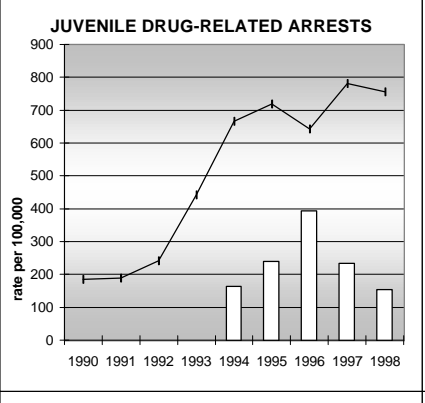

CONEJOS COUNTY

HEALTHY CHILDREN AND ADULTS

KEY
columns = County
line = Colorado