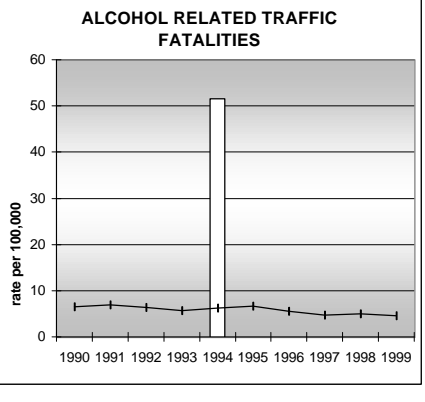

CONEJOS COUNTY

HEALTHY CHILDREN AND ADULTS

KEY
columns = County
line = Colorado