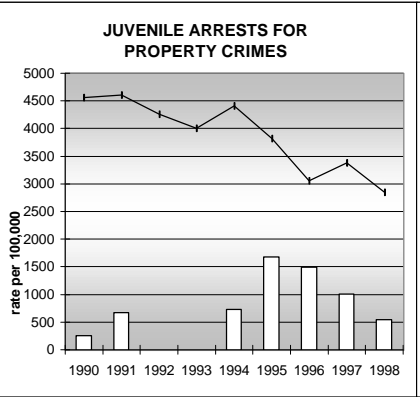

CONEJOS COUNTY

POPULATION ESTIMATES (2001)

Juvenile Population	2,648
Total Population	8,471

POPULATION GROWTH (1990-2001)

	Percent	Rank
Juvenile Population	2.6	50
Total Population	13.7	49

HEALTHY BIRTHS

KEY
 columns = County
 line = Colorado

CONEJOS COUNTY

HEALTHY CHILDREN AND ADULTS

KEY
 columns = County
 line = Colorado

CONEJOS COUNTY

CHILDREN SUCCEEDING IN SCHOOL

STABLE FAMILIES

CONEJOS COUNTY

YOUNG PEOPLE AVOIDING TROUBLE

SAFE, SUPPORTIVE, AND ENGAGED COMMUNITIES

CENSUS INDICATOR

Households in Rental Properties (%)

CENSUS YEAR	CTY	CO
1990	11.8	32.0
2000	21.2	32.7

KEY
 columns = County
 line = Colorado

CONEJOS COUNTY

FAMILIES WITH ADEQUATE INCOME