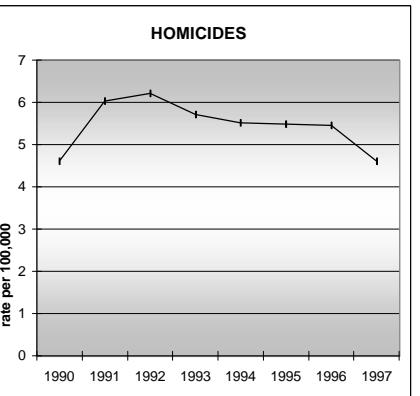

SAFE, SUPPORTIVE, AND ENGAGED COMMUNITIES

CENSUS INDICATOR

Households in Rental Properties (%)

CENSUS YEAR	CTY	CO
1990	11.8	32.0
2000	21.2	32.7