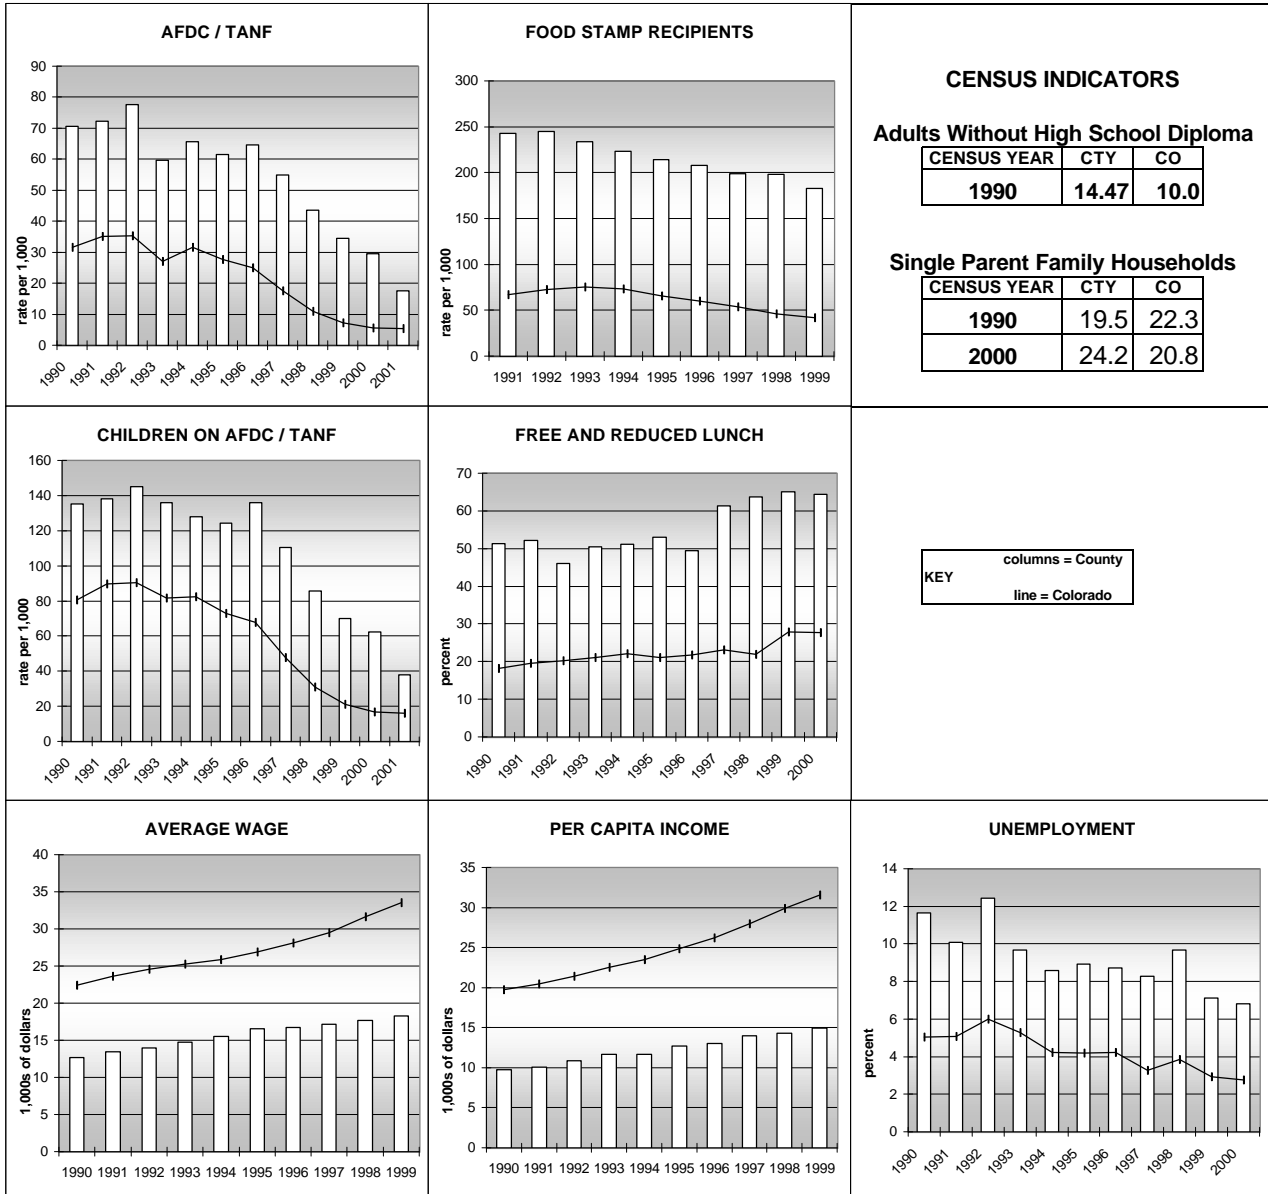

SAFE, SUPPORTIVE, AND ENGAGED COMMUNITIES

CENSUS INDICATOR

Households in Rental Properties (%)

CENSUS YEAR	CTY	CO
1990	11.8	32.0
2000	21.2	32.7

KEY
 columns = County
 line = Colorado

CONEJOS COUNTY

FAMILIES WITH ADEQUATE INCOME