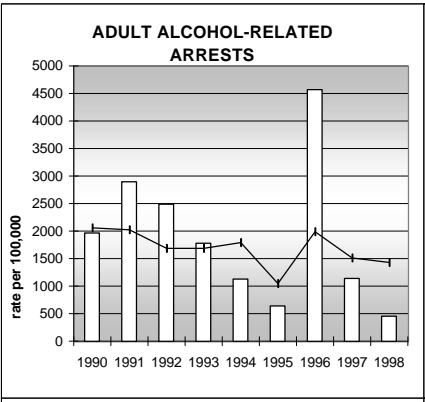

CONEJOS COUNTY

HEALTHY CHILDREN AND ADULTS

KEY
columns = County
line = Colorado