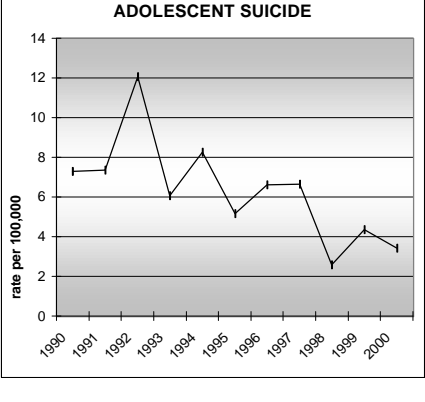

CONEJOS COUNTY

POPULATION ESTIMATES (2001)

Juvenile Population	2,648
Total Population	8,471

POPULATION GROWTH (1990-2001)

	Percent	Rank
Juvenile Population	2.6	50
Total Population	13.7	49

HEALTHY BIRTHS

KEY
 columns = County
 line = Colorado

CONEJOS COUNTY

HEALTHY CHILDREN AND ADULTS

KEY
 columns = County
 line = Colorado

CONEJOS COUNTY

CHILDREN SUCCEEDING IN SCHOOL

STABLE FAMILIES

CONEJOS COUNTY

YOUNG PEOPLE AVOIDING TROUBLE