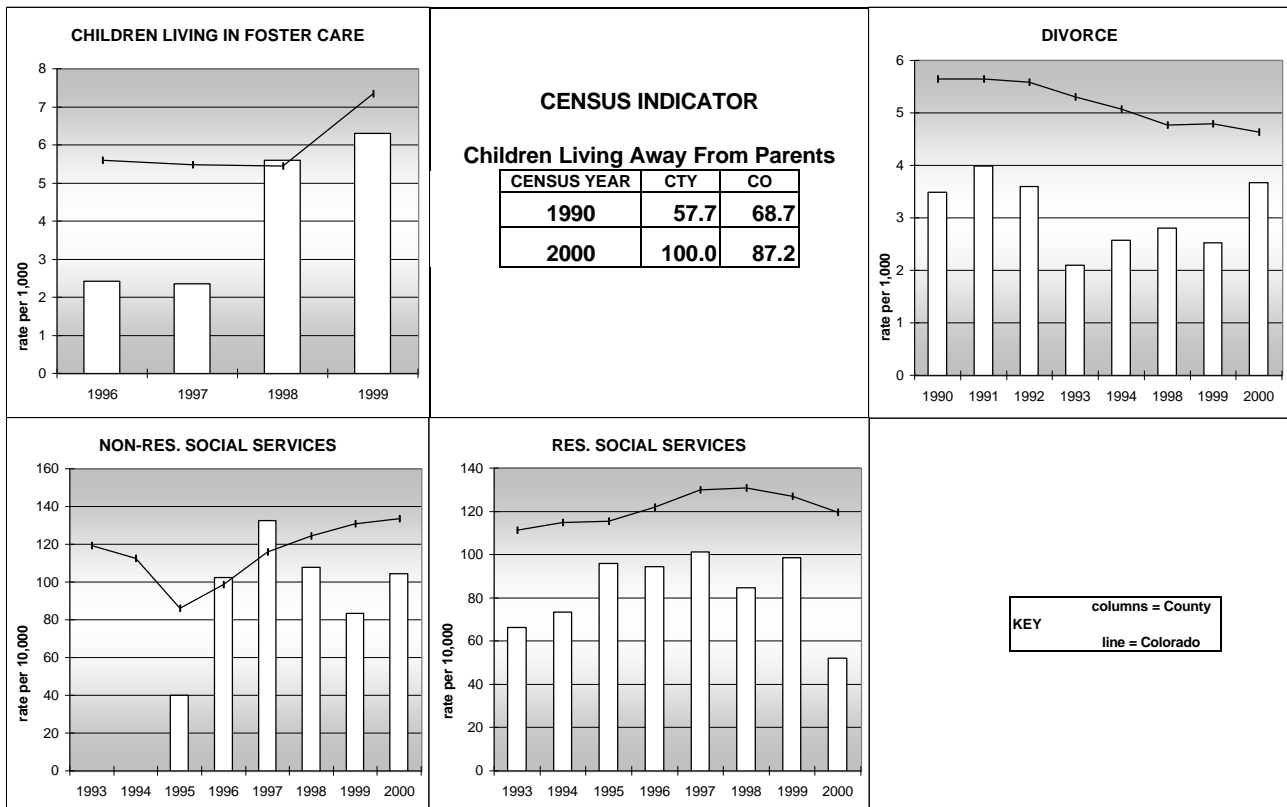

CONEJOS COUNTY

POPULATION ESTIMATES (2001)

Juvenile Population	2,648
Total Population	8,471

POPULATION GROWTH (1990-2001)

	Percent	Rank
Juvenile Population	2.6	50
Total Population	13.7	49

HEALTHY BIRTHS

KEY
 columns = County
 line = Colorado

CONEJOS COUNTY

HEALTHY CHILDREN AND ADULTS

KEY
 columns = County
 line = Colorado

CONEJOS COUNTY

CHILDREN SUCCEEDING IN SCHOOL

STABLE FAMILIES

CONEJOS COUNTY

YOUNG PEOPLE AVOIDING TROUBLE

SAFE, SUPPORTIVE, AND ENGAGED COMMUNITIES

CENSUS INDICATOR

Households in Rental Properties (%)

CENSUS YEAR	CTY	CO
1990	11.8	32.0
2000	21.2	32.7

KEY
 columns = County
 line = Colorado

CONEJOS COUNTY

FAMILIES WITH ADEQUATE INCOME