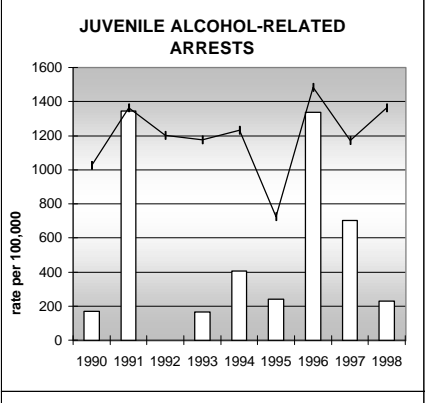

CONEJOS COUNTY

HEALTHY CHILDREN AND ADULTS

KEY
columns = County
line = Colorado