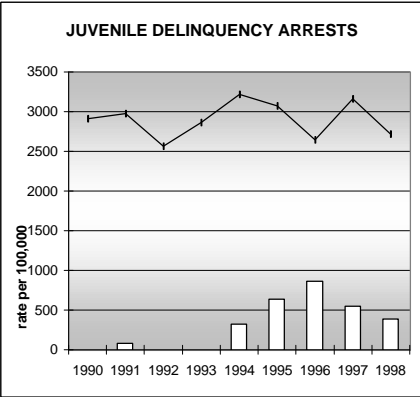

CONEJOS COUNTY

POPULATION ESTIMATES (2001)

Juvenile Population	2,648
Total Population	8,471

POPULATION GROWTH (1990-2001)

	Percent	Rank
Juvenile Population	2.6	50
Total Population	13.7	49

HEALTHY BIRTHS

KEY
 columns = County
 line = Colorado

CONEJOS COUNTY

HEALTHY CHILDREN AND ADULTS

KEY
 columns = County
 line = Colorado

CONEJOS COUNTY

CHILDREN SUCCEEDING IN SCHOOL

STABLE FAMILIES

CONEJOS COUNTY

YOUNG PEOPLE AVOIDING TROUBLE

SAFE, SUPPORTIVE, AND ENGAGED COMMUNITIES

CENSUS INDICATOR

Households in Rental Properties (%)

CENSUS YEAR	CTY	CO
1990	11.8	32.0
2000	21.2	32.7

KEY
 columns = County
 line = Colorado

CONEJOS COUNTY

FAMILIES WITH ADEQUATE INCOME