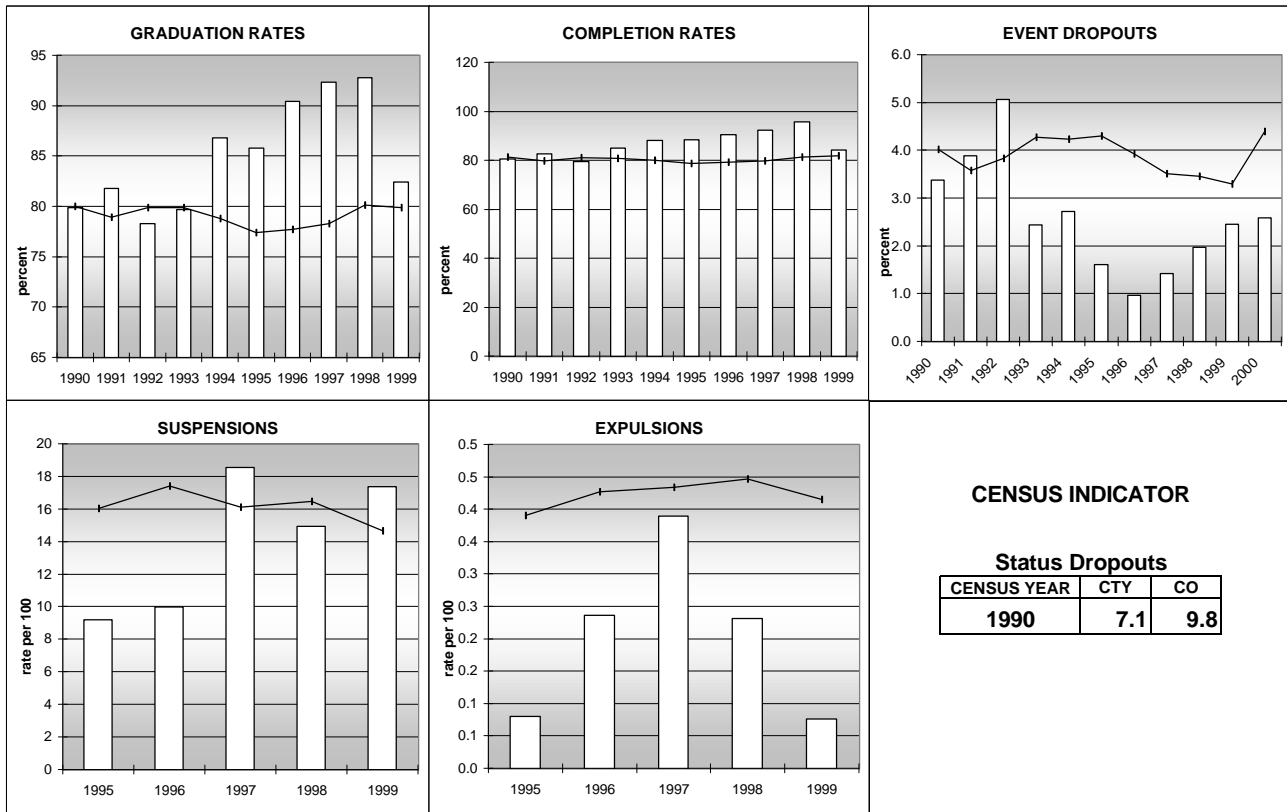

CONEJOS COUNTY

POPULATION ESTIMATES (2001)

Juvenile Population	2,648
Total Population	8,471

POPULATION GROWTH (1990-2001)

	Percent	Rank
Juvenile Population	2.6	50
Total Population	13.7	49

HEALTHY BIRTHS

KEY
 columns = County
 line = Colorado

CONEJOS COUNTY

HEALTHY CHILDREN AND ADULTS

KEY
 columns = County
 line = Colorado

CONEJOS COUNTY

CHILDREN SUCCEEDING IN SCHOOL

STABLE FAMILIES

CONEJOS COUNTY

YOUNG PEOPLE AVOIDING TROUBLE