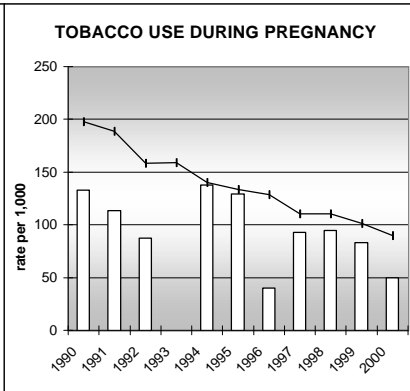

CONEJOS COUNTY

POPULATION ESTIMATES (2001)

Juvenile Population	2,648
Total Population	8,471

POPULATION GROWTH (1990-2001)

	Percent	Rank
Juvenile Population	2.6	50
Total Population	13.7	49

HEALTHY BIRTHS

KEY
 columns = County
 line = Colorado