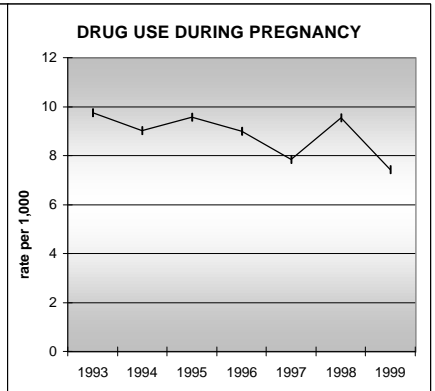

CONEJOS COUNTY

POPULATION ESTIMATES (2001)

Juvenile Population	2,648
Total Population	8,471

POPULATION GROWTH (1990-2001)

	Percent	Rank
Juvenile Population	2.6	50
Total Population	13.7	49

HEALTHY BIRTHS

KEY
 columns = County
 line = Colorado