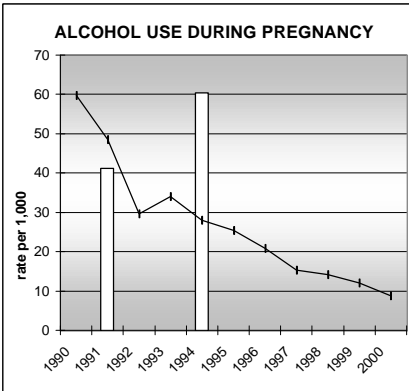

CONEJOS COUNTY

POPULATION ESTIMATES (2001)

Juvenile Population	2,648
Total Population	8,471

POPULATION GROWTH (1990-2001)

	Percent	Rank
Juvenile Population	2.6	50
Total Population	13.7	49

HEALTHY BIRTHS

KEY
 columns = County
 line = Colorado