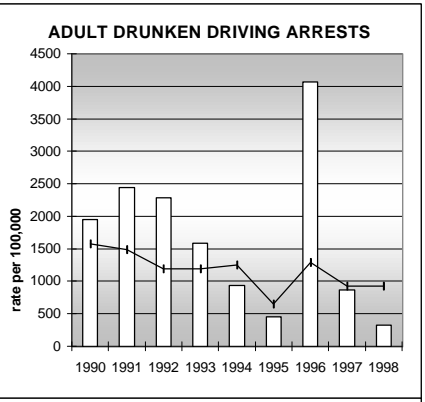

CONEJOS COUNTY

POPULATION ESTIMATES (2001)

Juvenile Population	2,648
Total Population	8,471

POPULATION GROWTH (1990-2001)

	Percent	Rank
Juvenile Population	2.6	50
Total Population	13.7	49

HEALTHY BIRTHS

KEY
 columns = County
 line = Colorado

CONEJOS COUNTY

HEALTHY CHILDREN AND ADULTS

KEY
 columns = County
 line = Colorado

CONEJOS COUNTY

CHILDREN SUCCEEDING IN SCHOOL

STABLE FAMILIES

CONEJOS COUNTY

YOUNG PEOPLE AVOIDING TROUBLE