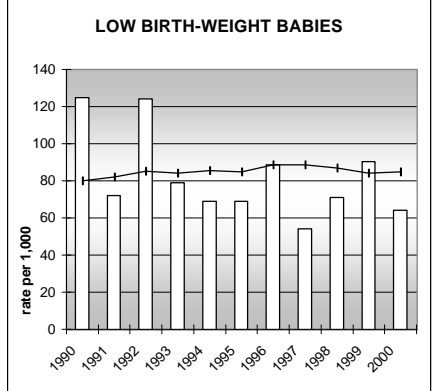

CONEJOS COUNTY

POPULATION ESTIMATES (2001)

Juvenile Population	2,648
Total Population	8,471

POPULATION GROWTH (1990-2001)

	Percent	Rank
Juvenile Population	2.6	50
Total Population	13.7	49

HEALTHY BIRTHS

KEY
 columns = County
 line = Colorado