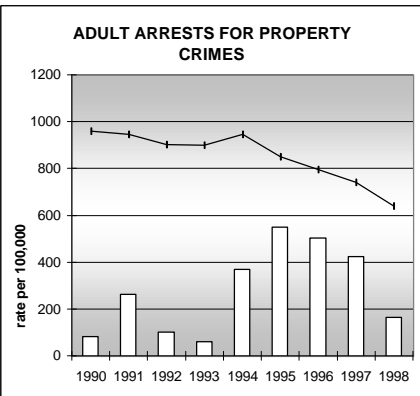

CONEJOS COUNTY

POPULATION ESTIMATES (2001)

Juvenile Population	2,648
Total Population	8,471

POPULATION GROWTH (1990-2001)

	Percent	Rank
Juvenile Population	2.6	50
Total Population	13.7	49

HEALTHY BIRTHS

KEY
 columns = County
 line = Colorado

CONEJOS COUNTY

HEALTHY CHILDREN AND ADULTS

KEY
 columns = County
 line = Colorado

CONEJOS COUNTY

CHILDREN SUCCEEDING IN SCHOOL

STABLE FAMILIES

CONEJOS COUNTY

YOUNG PEOPLE AVOIDING TROUBLE

SAFE, SUPPORTIVE, AND ENGAGED COMMUNITIES

CENSUS INDICATOR

Households in Rental Properties (%)

CENSUS YEAR	CTY	CO
1990	11.8	32.0
2000	21.2	32.7

KEY
 columns = County
 line = Colorado

CONEJOS COUNTY

FAMILIES WITH ADEQUATE INCOME