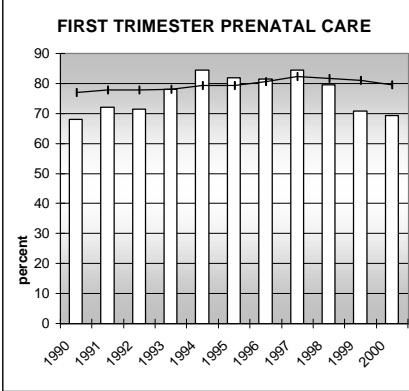

CONEJOS COUNTY

POPULATION ESTIMATES (2001)

Juvenile Population	2,648
Total Population	8,471

POPULATION GROWTH (1990-2001)

	Percent	Rank
Juvenile Population	2.6	50
Total Population	13.7	49

HEALTHY BIRTHS

KEY
 columns = County
 line = Colorado