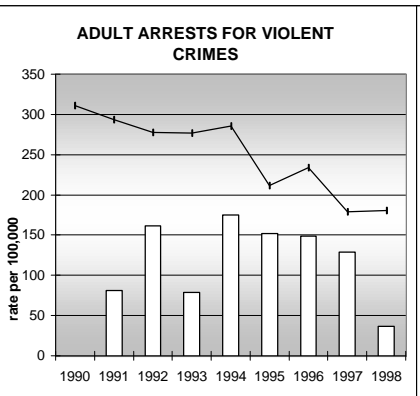

CONEJOS COUNTY

POPULATION ESTIMATES (2001)

Juvenile Population	2,648
Total Population	8,471

POPULATION GROWTH (1990-2001)

	Percent	Rank
Juvenile Population	2.6	50
Total Population	13.7	49

HEALTHY BIRTHS

KEY
 columns = County
 line = Colorado

CONEJOS COUNTY

HEALTHY CHILDREN AND ADULTS

KEY
 columns = County
 line = Colorado

CONEJOS COUNTY

CHILDREN SUCCEEDING IN SCHOOL

STABLE FAMILIES

CONEJOS COUNTY

YOUNG PEOPLE AVOIDING TROUBLE

SAFE, SUPPORTIVE, AND ENGAGED COMMUNITIES

CENSUS INDICATOR

Households in Rental Properties (%)

CENSUS YEAR	CTY	CO
1990	11.8	32.0
2000	21.2	32.7

KEY
 columns = County
 line = Colorado

CONEJOS COUNTY

FAMILIES WITH ADEQUATE INCOME