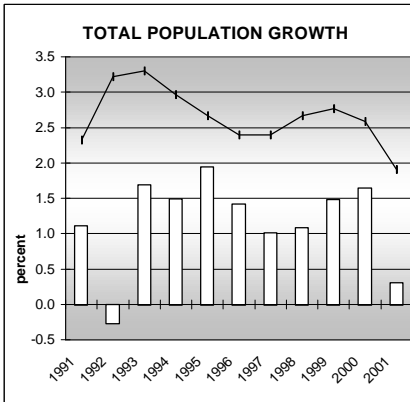

CONEJOS COUNTY

POPULATION ESTIMATES (2001)

Juvenile Population	2,648
Total Population	8,471

POPULATION GROWTH (1990-2001)

	Percent	Rank
Juvenile Population	2.6	50
Total Population	13.7	49

HEALTHY BIRTHS

KEY
 columns = County
 line = Colorado