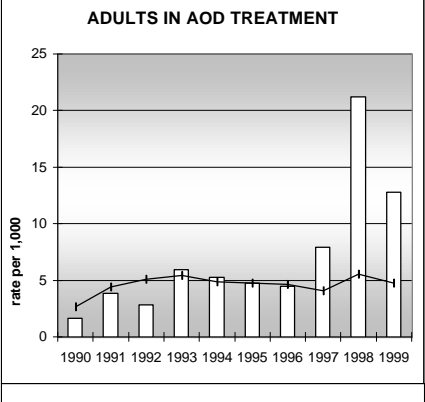

CONEJOS COUNTY

HEALTHY CHILDREN AND ADULTS

KEY
columns = County
line = Colorado