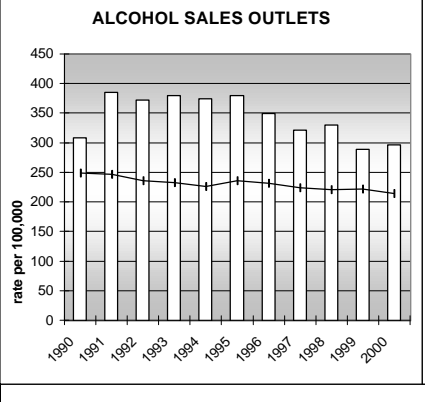

CONEJOS COUNTY

HEALTHY CHILDREN AND ADULTS

KEY
columns = County
line = Colorado