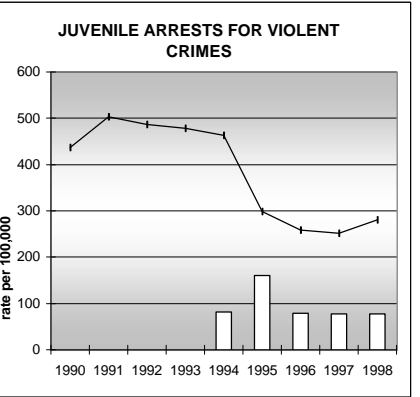

CONEJOS COUNTY

POPULATION ESTIMATES (2001)

Juvenile Population	2,648
Total Population	8,471

POPULATION GROWTH (1990-2001)

	Percent	Rank
Juvenile Population	2.6	50
Total Population	13.7	49

HEALTHY BIRTHS

KEY
 columns = County
 line = Colorado

CONEJOS COUNTY

HEALTHY CHILDREN AND ADULTS

KEY
 columns = County
 line = Colorado

CONEJOS COUNTY

CHILDREN SUCCEEDING IN SCHOOL

STABLE FAMILIES

CONEJOS COUNTY

YOUNG PEOPLE AVOIDING TROUBLE

SAFE, SUPPORTIVE, AND ENGAGED COMMUNITIES

CENSUS INDICATOR

Households in Rental Properties (%)

CENSUS YEAR	CTY	CO
1990	11.8	32.0
2000	21.2	32.7

KEY
 columns = County
 line = Colorado

CONEJOS COUNTY

FAMILIES WITH ADEQUATE INCOME