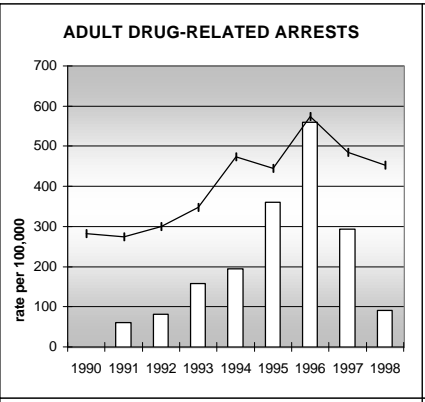

CONEJOS COUNTY

HEALTHY CHILDREN AND ADULTS

KEY
columns = County
line = Colorado