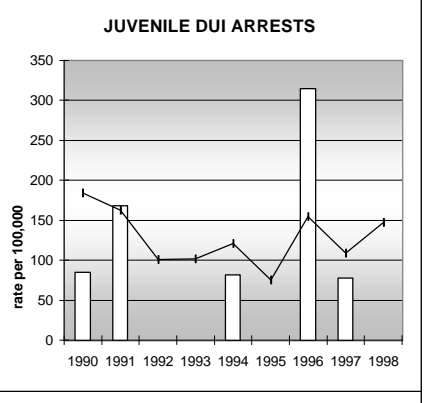

CONEJOS COUNTY

HEALTHY CHILDREN AND ADULTS

KEY
columns = County
line = Colorado