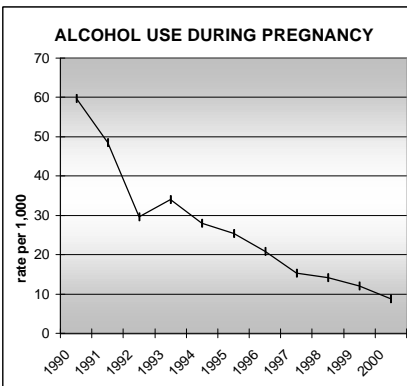

CROWLEY COUNTY

POPULATION ESTIMATES (2001)

Juvenile Population	1,028
Total Population	5,552

POPULATION GROWTH (1990-2001)

	Percent	Rank
Juvenile Population	24.2	29
Total Population	41.3	19

HEALTHY BIRTHS

KEY
 columns = County
 line = Colorado