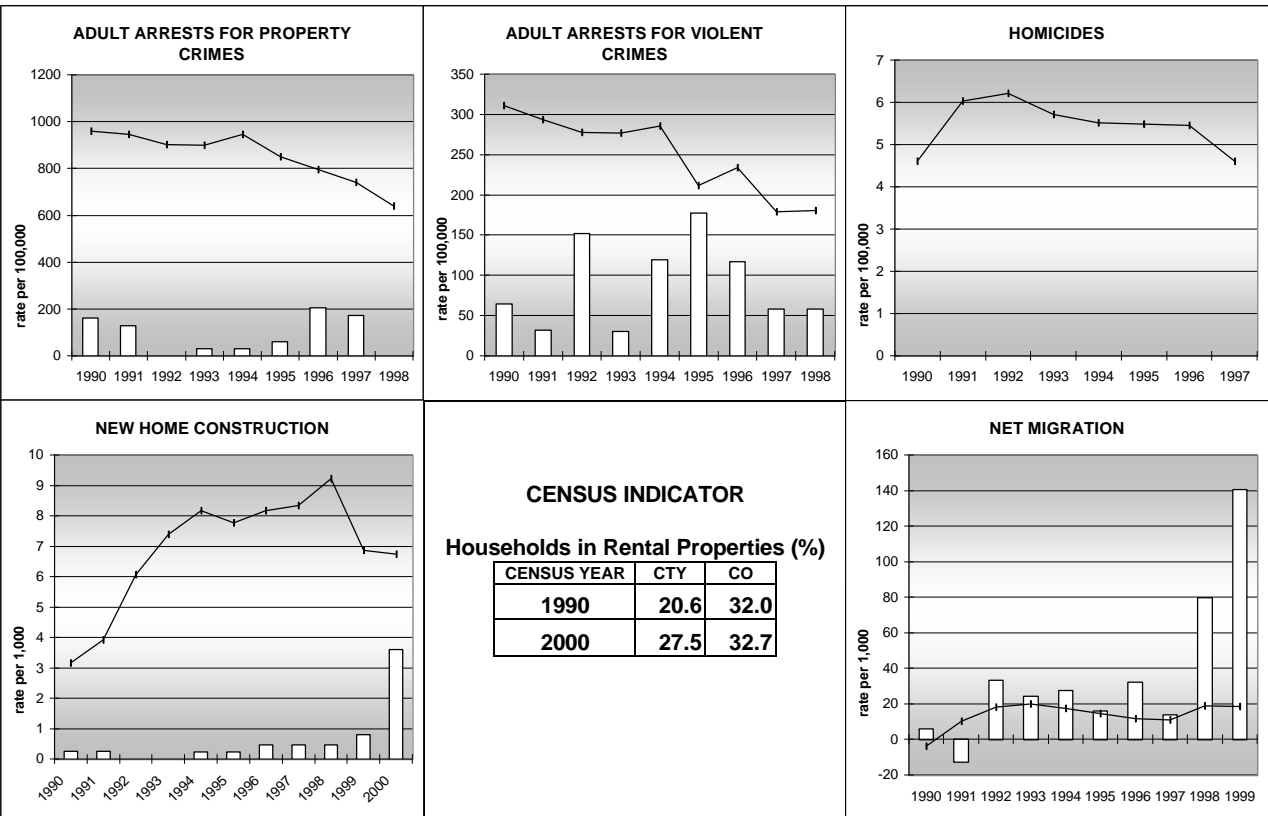

CROWLEY COUNTY

POPULATION ESTIMATES (2001)

Juvenile Population	1,028
Total Population	5,552

POPULATION GROWTH (1990-2001)

	Percent	Rank
Juvenile Population	24.2	29
Total Population	41.3	19

HEALTHY BIRTHS

KEY
 columns = County
 line = Colorado

CROWLEY COUNTY

HEALTHY CHILDREN AND ADULTS

KEY
 columns = County
 line = Colorado

CROWLEY COUNTY

CHILDREN SUCCEEDING IN SCHOOL

STABLE FAMILIES

CROWLEY COUNTY

YOUNG PEOPLE AVOIDING TROUBLE

SAFE, SUPPORTIVE, AND ENGAGED COMMUNITIES

KEY
columns = County
line = Colorado

CROWLEY COUNTY

FAMILIES WITH ADEQUATE INCOME

NOTES:
