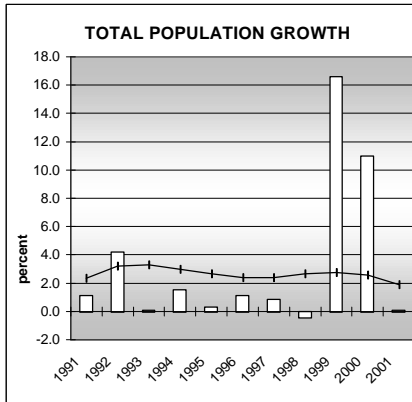

CROWLEY COUNTY

POPULATION ESTIMATES (2001)

Juvenile Population	1,028
Total Population	5,552

POPULATION GROWTH (1990-2001)

	Percent	Rank
Juvenile Population	24.2	29
Total Population	41.3	19

HEALTHY BIRTHS

KEY
 columns = County
 line = Colorado