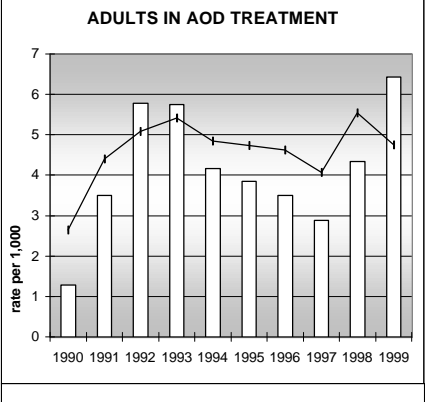

CROWLEY COUNTY

HEALTHY CHILDREN AND ADULTS

KEY
columns = County
line = Colorado