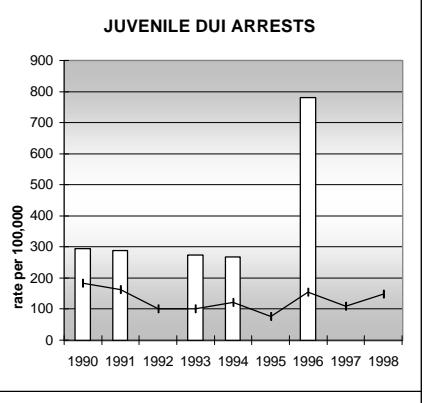

CROWLEY COUNTY

HEALTHY CHILDREN AND ADULTS

KEY
columns = County
line = Colorado