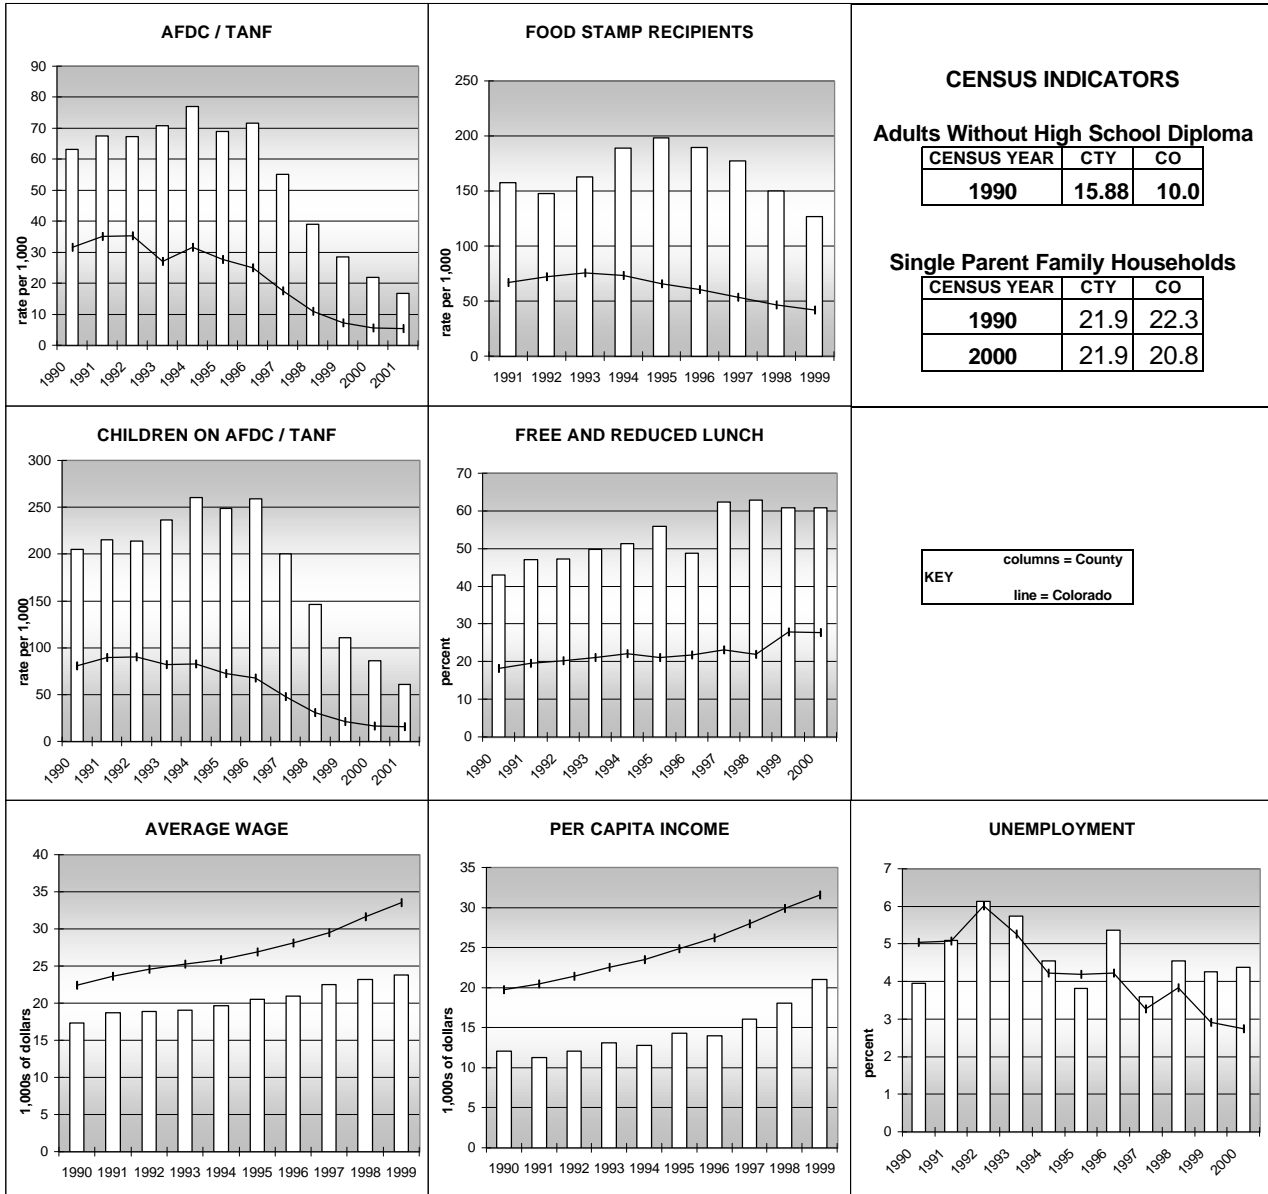

CROWLEY COUNTY

POPULATION ESTIMATES (2001)

Juvenile Population	1,028
Total Population	5,552

POPULATION GROWTH (1990-2001)

	Percent	Rank
Juvenile Population	24.2	29
Total Population	41.3	19

HEALTHY BIRTHS

KEY
 columns = County
 line = Colorado

CROWLEY COUNTY

HEALTHY CHILDREN AND ADULTS

KEY
 columns = County
 line = Colorado

CROWLEY COUNTY

CHILDREN SUCCEEDING IN SCHOOL

STABLE FAMILIES

CROWLEY COUNTY

YOUNG PEOPLE AVOIDING TROUBLE

SAFE, SUPPORTIVE, AND ENGAGED COMMUNITIES

KEY
columns = County
line = Colorado

CROWLEY COUNTY

FAMILIES WITH ADEQUATE INCOME

NOTES:
