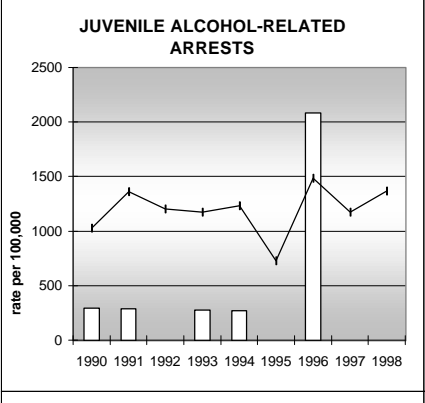

CROWLEY COUNTY

HEALTHY CHILDREN AND ADULTS

KEY
columns = County
line = Colorado