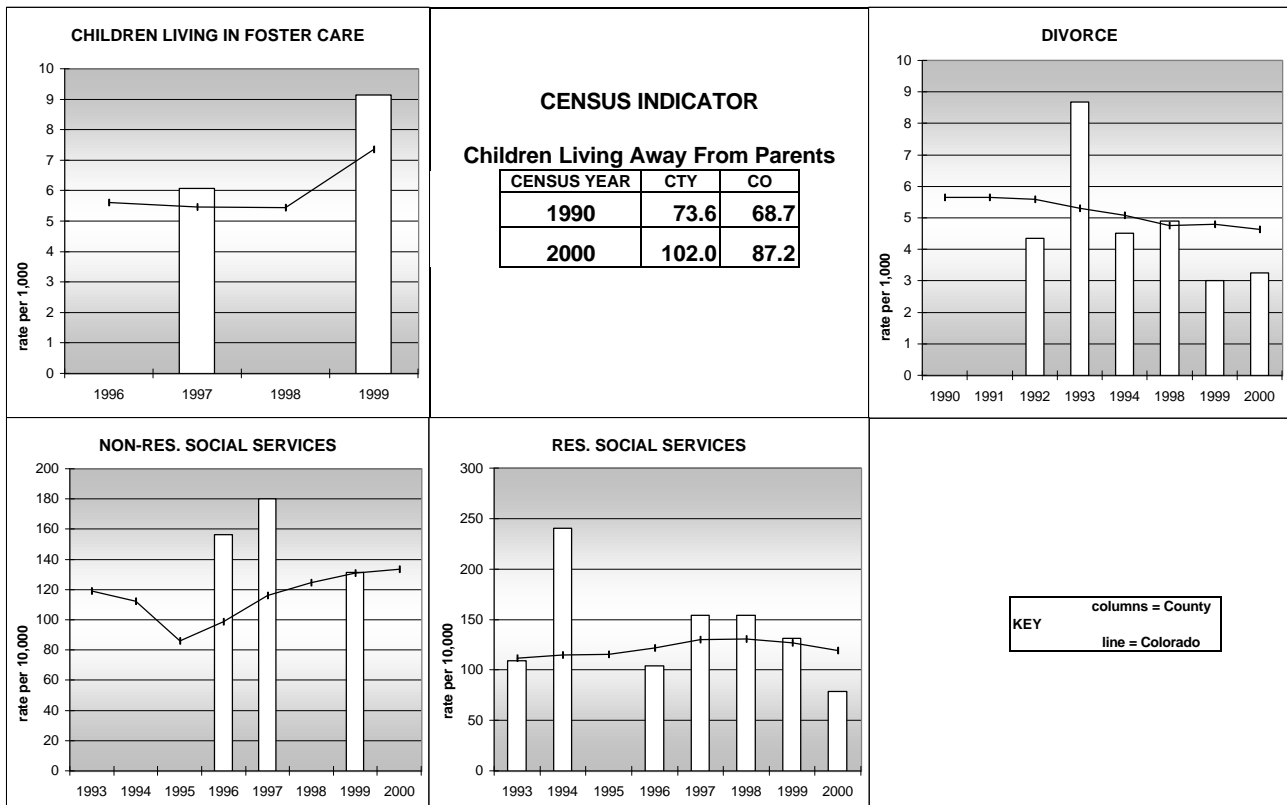

CROWLEY COUNTY

POPULATION ESTIMATES (2001)

Juvenile Population	1,028
Total Population	5,552

POPULATION GROWTH (1990-2001)

	Percent	Rank
Juvenile Population	24.2	29
Total Population	41.3	19

HEALTHY BIRTHS

KEY
 columns = County
 line = Colorado

CROWLEY COUNTY

HEALTHY CHILDREN AND ADULTS

KEY
 columns = County
 line = Colorado

CROWLEY COUNTY

CHILDREN SUCCEEDING IN SCHOOL

STABLE FAMILIES

CROWLEY COUNTY

YOUNG PEOPLE AVOIDING TROUBLE

SAFE, SUPPORTIVE, AND ENGAGED COMMUNITIES

KEY
columns = County
line = Colorado

CROWLEY COUNTY

FAMILIES WITH ADEQUATE INCOME

NOTES:
