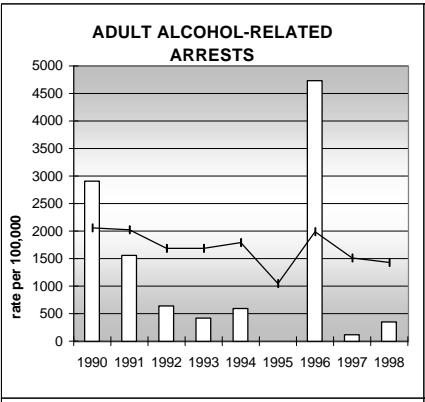

CROWLEY COUNTY

HEALTHY CHILDREN AND ADULTS

KEY
columns = County
line = Colorado