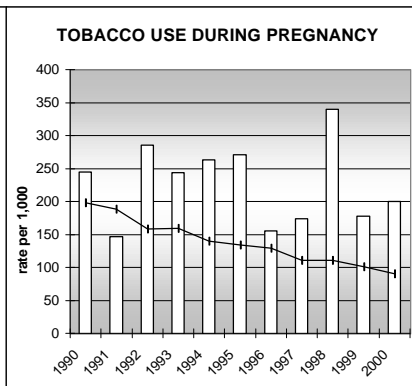

CROWLEY COUNTY

POPULATION ESTIMATES (2001)

Juvenile Population	1,028
Total Population	5,552

POPULATION GROWTH (1990-2001)

	Percent	Rank
Juvenile Population	24.2	29
Total Population	41.3	19

HEALTHY BIRTHS

KEY
 columns = County
 line = Colorado