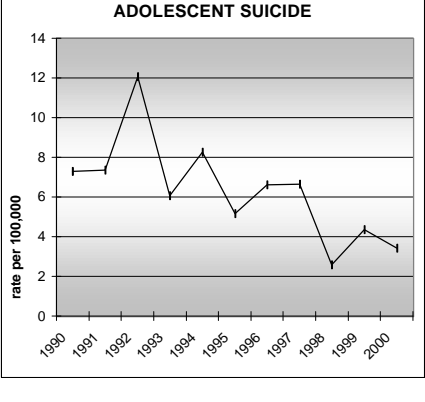

CROWLEY COUNTY

POPULATION ESTIMATES (2001)

Juvenile Population	1,028
Total Population	5,552

POPULATION GROWTH (1990-2001)

	Percent	Rank
Juvenile Population	24.2	29
Total Population	41.3	19

HEALTHY BIRTHS

KEY
 columns = County
 line = Colorado

CROWLEY COUNTY

HEALTHY CHILDREN AND ADULTS

KEY
 columns = County
 line = Colorado

CROWLEY COUNTY

CHILDREN SUCCEEDING IN SCHOOL

STABLE FAMILIES

CROWLEY COUNTY

YOUNG PEOPLE AVOIDING TROUBLE