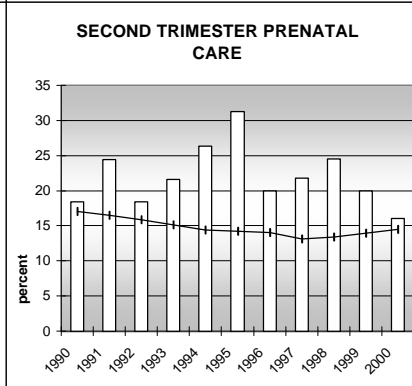

CROWLEY COUNTY

POPULATION ESTIMATES (2001)

Juvenile Population	1,028
Total Population	5,552

POPULATION GROWTH (1990-2001)

	Percent	Rank
Juvenile Population	24.2	29
Total Population	41.3	19

HEALTHY BIRTHS

KEY
 columns = County
 line = Colorado