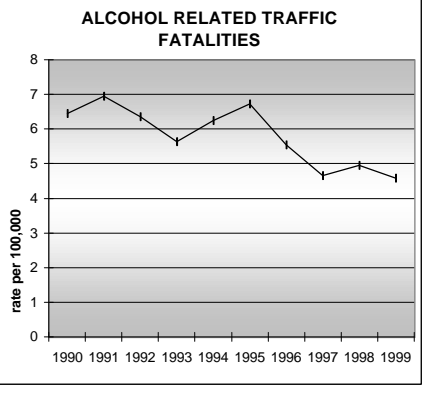

CROWLEY COUNTY

HEALTHY CHILDREN AND ADULTS

KEY
columns = County
line = Colorado