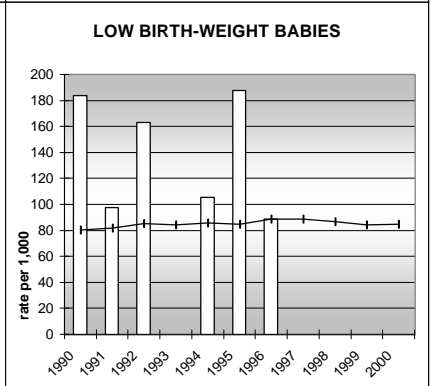

CROWLEY COUNTY

POPULATION ESTIMATES (2001)

Juvenile Population	1,028
Total Population	5,552

POPULATION GROWTH (1990-2001)

	Percent	Rank
Juvenile Population	24.2	29
Total Population	41.3	19

HEALTHY BIRTHS

KEY
 columns = County
 line = Colorado