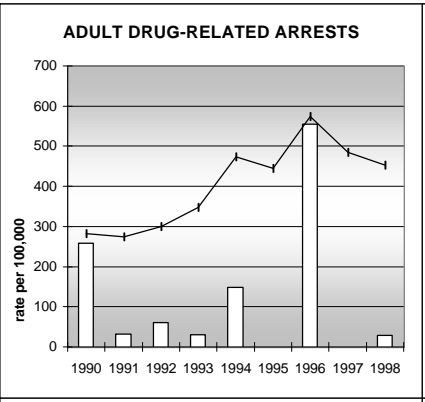

CROWLEY COUNTY

HEALTHY CHILDREN AND ADULTS

KEY
columns = County
line = Colorado