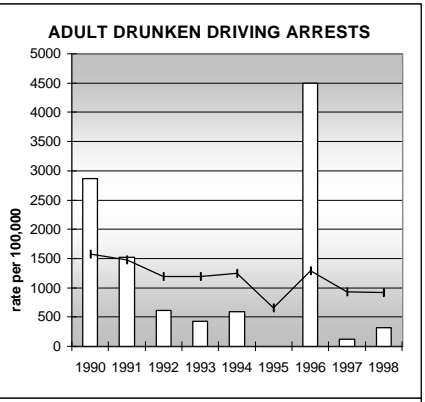

CROWLEY COUNTY

HEALTHY CHILDREN AND ADULTS

KEY
columns = County
line = Colorado