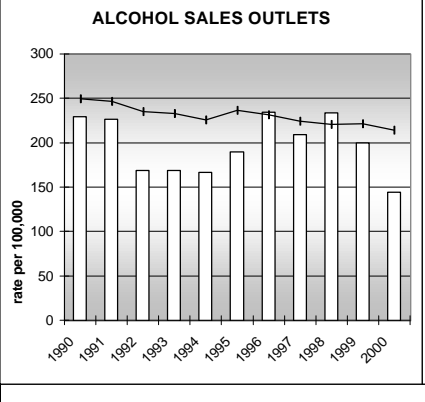

CROWLEY COUNTY

HEALTHY CHILDREN AND ADULTS

KEY
columns = County
line = Colorado