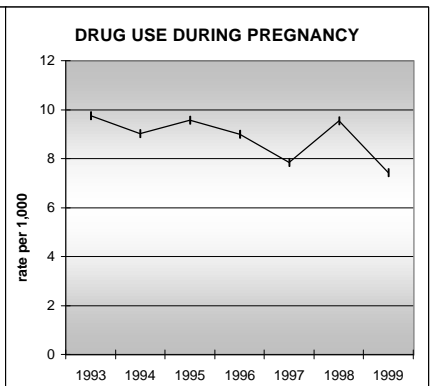

CROWLEY COUNTY

POPULATION ESTIMATES (2001)

Juvenile Population	1,028
Total Population	5,552

POPULATION GROWTH (1990-2001)

	Percent	Rank
Juvenile Population	24.2	29
Total Population	41.3	19

HEALTHY BIRTHS

KEY
 columns = County
 line = Colorado