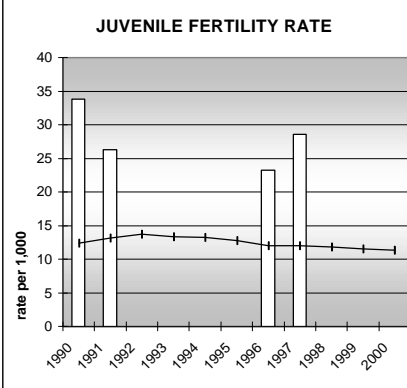

CROWLEY COUNTY

POPULATION ESTIMATES (2001)

Juvenile Population	1,028
Total Population	5,552

POPULATION GROWTH (1990-2001)

	Percent	Rank
Juvenile Population	24.2	29
Total Population	41.3	19

HEALTHY BIRTHS

KEY
 columns = County
 line = Colorado