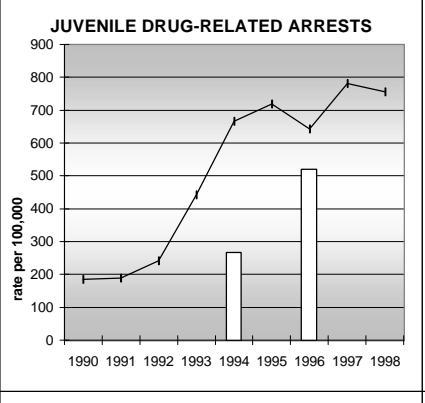

CROWLEY COUNTY

HEALTHY CHILDREN AND ADULTS

KEY
columns = County
line = Colorado