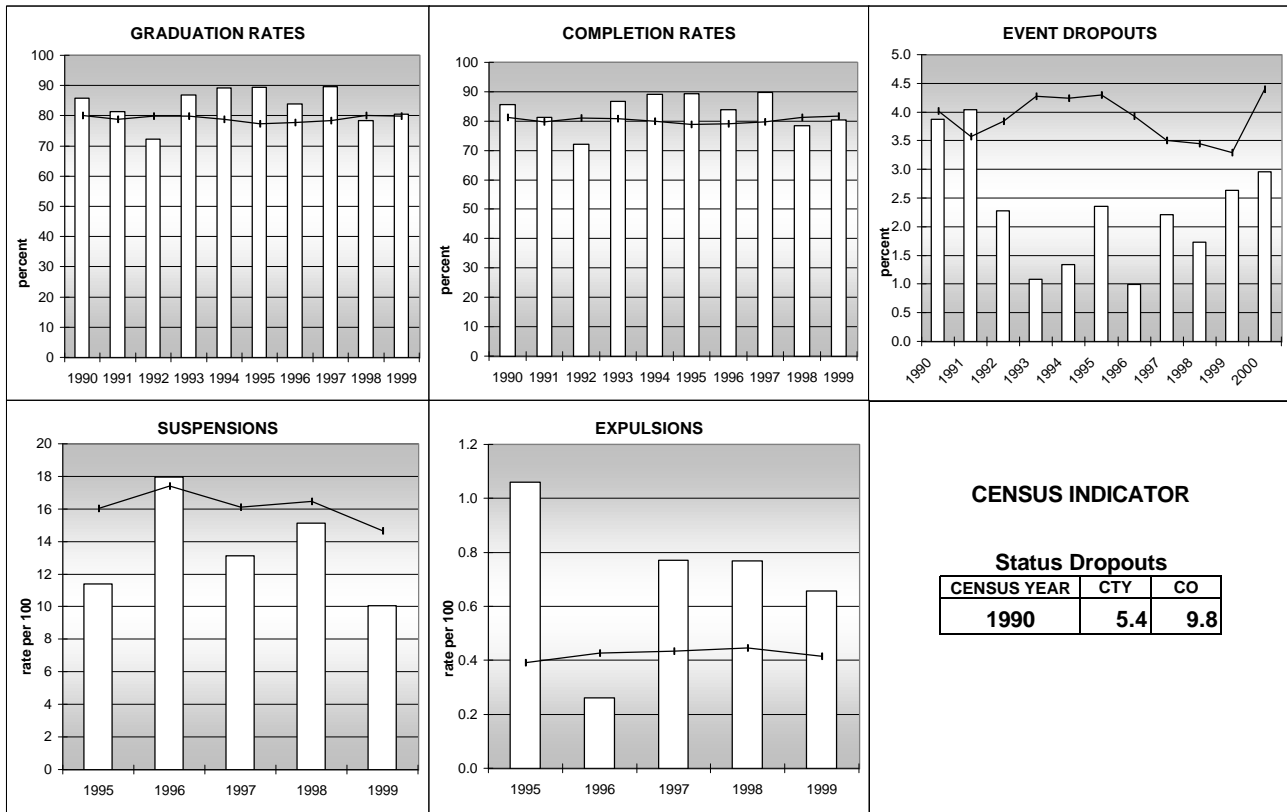

CROWLEY COUNTY

POPULATION ESTIMATES (2001)

Juvenile Population	1,028
Total Population	5,552

POPULATION GROWTH (1990-2001)

	Percent	Rank
Juvenile Population	24.2	29
Total Population	41.3	19

HEALTHY BIRTHS

KEY
 columns = County
 line = Colorado

CROWLEY COUNTY

HEALTHY CHILDREN AND ADULTS

KEY
 columns = County
 line = Colorado

CROWLEY COUNTY

CHILDREN SUCCEEDING IN SCHOOL

STABLE FAMILIES

CROWLEY COUNTY

YOUNG PEOPLE AVOIDING TROUBLE