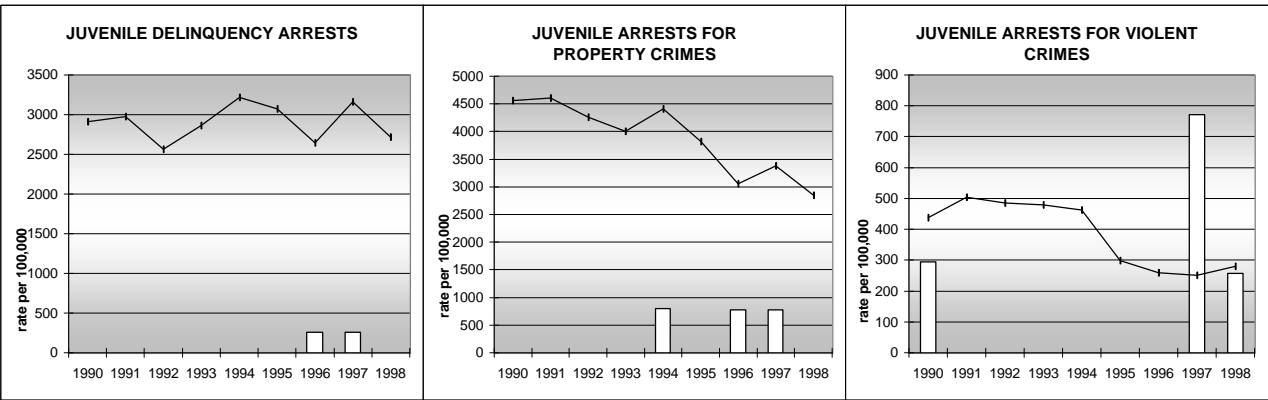

CROWLEY COUNTY

POPULATION ESTIMATES (2001)

Juvenile Population	1,028
Total Population	5,552

POPULATION GROWTH (1990-2001)

	Percent	Rank
Juvenile Population	24.2	29
Total Population	41.3	19

HEALTHY BIRTHS

KEY
 columns = County
 line = Colorado

CROWLEY COUNTY

HEALTHY CHILDREN AND ADULTS

KEY
 columns = County
 line = Colorado

CROWLEY COUNTY

CHILDREN SUCCEEDING IN SCHOOL

STABLE FAMILIES

CROWLEY COUNTY

YOUNG PEOPLE AVOIDING TROUBLE