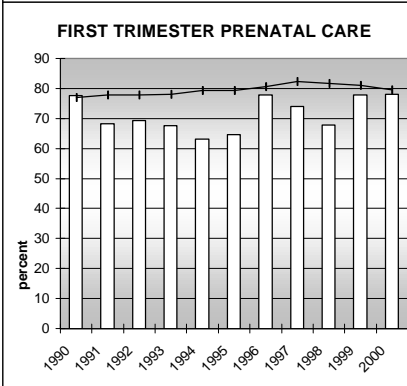

CROWLEY COUNTY

POPULATION ESTIMATES (2001)

Juvenile Population	1,028
Total Population	5,552

POPULATION GROWTH (1990-2001)

	Percent	Rank
Juvenile Population	24.2	29
Total Population	41.3	19

HEALTHY BIRTHS

KEY
 columns = County
 line = Colorado