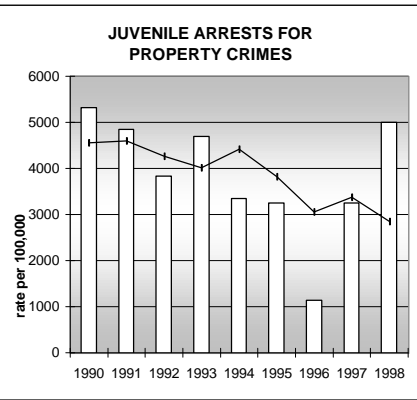

DENVER COUNTY

POPULATION ESTIMATES (2001)

Juvenile Population	130,648
Total Population	565,773

POPULATION GROWTH (1990-2001)

	Percent	Rank
Juvenile Population	26.3	28
Total Population	20.9	41

HEALTHY BIRTHS

KEY
 columns = County
 line = Colorado

DENVER COUNTY

HEALTHY CHILDREN AND ADULTS

KEY
 columns = County
 line = Colorado

DENVER COUNTY

CHILDREN SUCCEEDING IN SCHOOL

STABLE FAMILIES

DENVER COUNTY

YOUNG PEOPLE AVOIDING TROUBLE

SAFE, SUPPORTIVE, AND ENGAGED COMMUNITIES

CENSUS INDICATOR

Households in Rental Properties (%)

CENSUS YEAR	CTY	CO
1990	44.6	32.0
2000	47.5	32.7

KEY
 columns = County
 line = Colorado