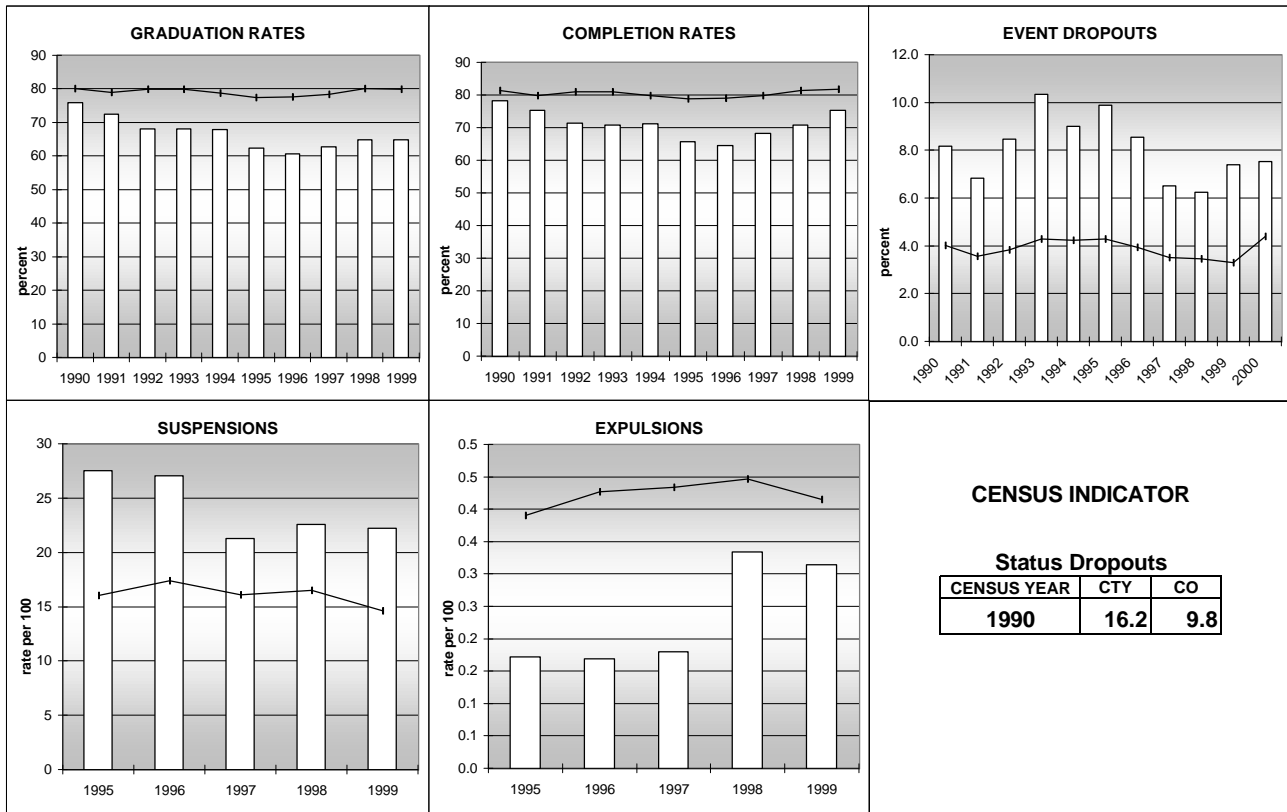

DENVER COUNTY

POPULATION ESTIMATES (2001)

Juvenile Population	130,648
Total Population	565,773

POPULATION GROWTH (1990-2001)

	Percent	Rank
Juvenile Population	26.3	28
Total Population	20.9	41

HEALTHY BIRTHS

KEY
 columns = County
 line = Colorado

DENVER COUNTY

HEALTHY CHILDREN AND ADULTS

KEY
 columns = County
 line = Colorado

DENVER COUNTY

CHILDREN SUCCEEDING IN SCHOOL

STABLE FAMILIES

DENVER COUNTY

YOUNG PEOPLE AVOIDING TROUBLE

SAFE, SUPPORTIVE, AND ENGAGED COMMUNITIES

CENSUS INDICATOR

Households in Rental Properties (%)

CENSUS YEAR	CTY	CO
1990	44.6	32.0
2000	47.5	32.7

KEY
 columns = County
 line = Colorado