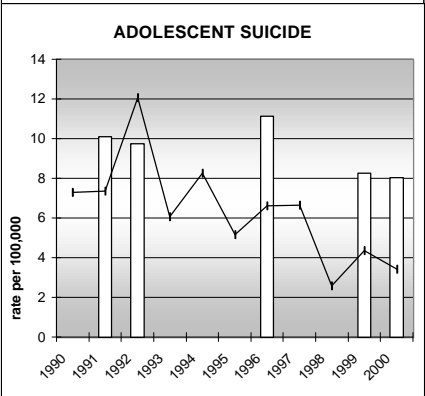

DENVER COUNTY

POPULATION ESTIMATES (2001)

Juvenile Population	130,648
Total Population	565,773

POPULATION GROWTH (1990-2001)

	Percent	Rank
Juvenile Population	26.3	28
Total Population	20.9	41

HEALTHY BIRTHS

KEY
 columns = County
 line = Colorado

DENVER COUNTY

HEALTHY CHILDREN AND ADULTS

KEY
 columns = County
 line = Colorado

DENVER COUNTY

CHILDREN SUCCEEDING IN SCHOOL

STABLE FAMILIES

DENVER COUNTY