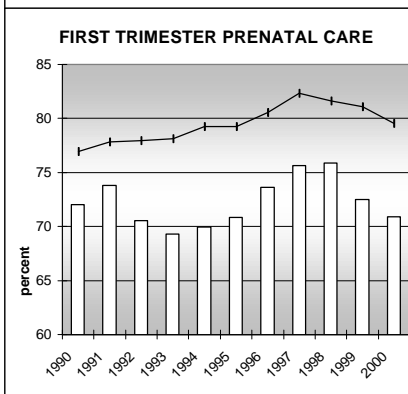

DENVER COUNTY

POPULATION ESTIMATES (2001)

Juvenile Population	130,648
Total Population	565,773

POPULATION GROWTH (1990-2001)

	Percent	Rank
Juvenile Population	26.3	28
Total Population	20.9	41

HEALTHY BIRTHS

KEY
 columns = County
 line = Colorado

DENVER COUNTY

HEALTHY CHILDREN AND ADULTS

KEY
 columns = County
 line = Colorado

DENVER COUNTY

CHILDREN SUCCEEDING IN SCHOOL

STABLE FAMILIES

DENVER COUNTY