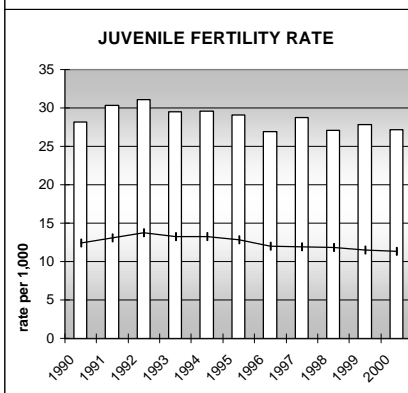

DENVER COUNTY

POPULATION ESTIMATES (2001)

Juvenile Population	130,648
Total Population	565,773

POPULATION GROWTH (1990-2001)

	Percent	Rank
Juvenile Population	26.3	28
Total Population	20.9	41

HEALTHY BIRTHS