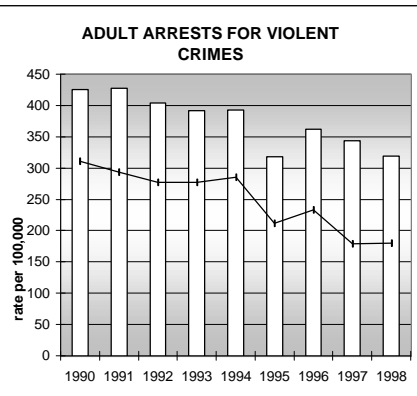

DENVER COUNTY

POPULATION ESTIMATES (2001)

Juvenile Population	130,648
Total Population	565,773

POPULATION GROWTH (1990-2001)

	Percent	Rank
Juvenile Population	26.3	28
Total Population	20.9	41

HEALTHY BIRTHS

KEY
 columns = County
 line = Colorado

DENVER COUNTY

HEALTHY CHILDREN AND ADULTS

KEY
 columns = County
 line = Colorado

DENVER COUNTY

CHILDREN SUCCEEDING IN SCHOOL

STABLE FAMILIES

DENVER COUNTY

YOUNG PEOPLE AVOIDING TROUBLE

SAFE, SUPPORTIVE, AND ENGAGED COMMUNITIES

CENSUS INDICATOR

Households in Rental Properties (%)

CENSUS YEAR	CTY	CO
1990	44.6	32.0
2000	47.5	32.7

KEY
 columns = County
 line = Colorado