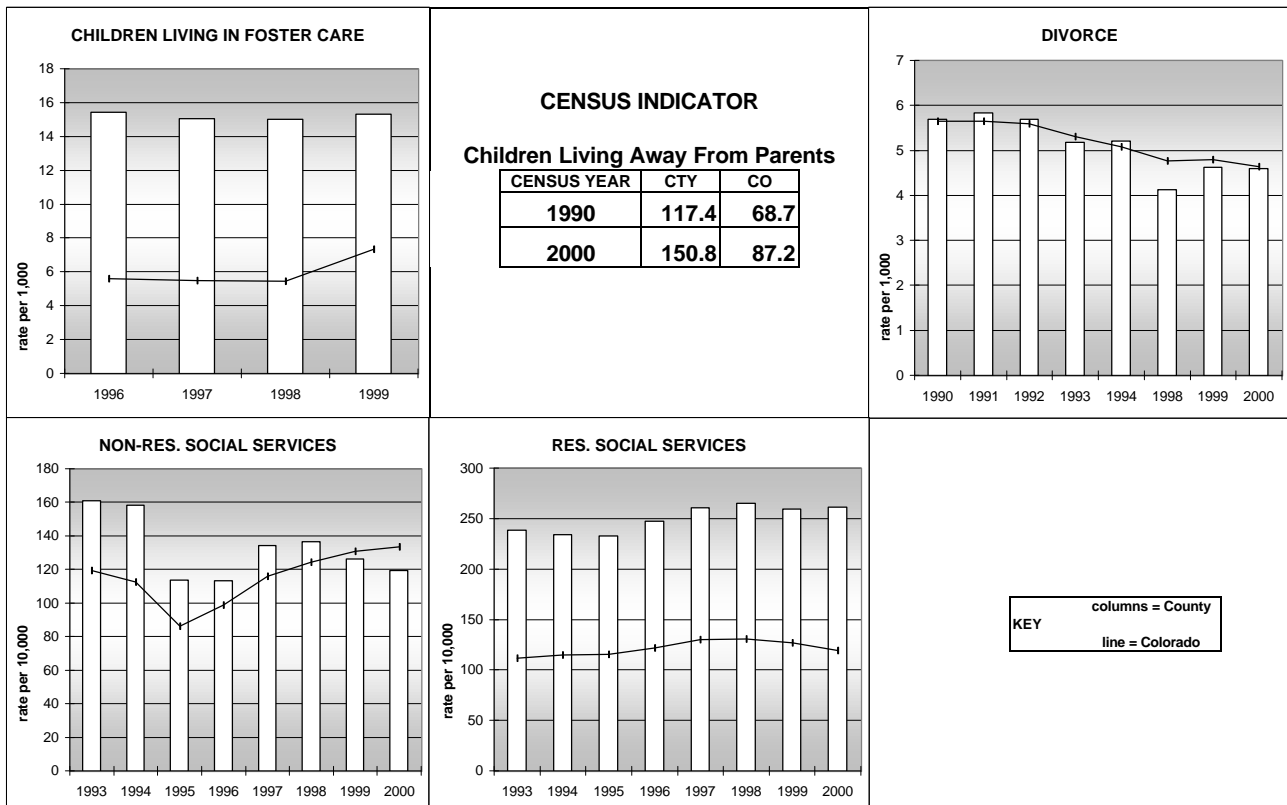

DENVER COUNTY

POPULATION ESTIMATES (2001)

Juvenile Population	130,648
Total Population	565,773

POPULATION GROWTH (1990-2001)

	Percent	Rank
Juvenile Population	26.3	28
Total Population	20.9	41

HEALTHY BIRTHS

KEY
 columns = County
 line = Colorado

DENVER COUNTY

HEALTHY CHILDREN AND ADULTS

KEY
 columns = County
 line = Colorado

DENVER COUNTY

CHILDREN SUCCEEDING IN SCHOOL

STABLE FAMILIES

DENVER COUNTY

YOUNG PEOPLE AVOIDING TROUBLE

SAFE, SUPPORTIVE, AND ENGAGED COMMUNITIES

CENSUS INDICATOR

Households in Rental Properties (%)

CENSUS YEAR	CTY	CO
1990	44.6	32.0
2000	47.5	32.7

KEY
 columns = County
 line = Colorado