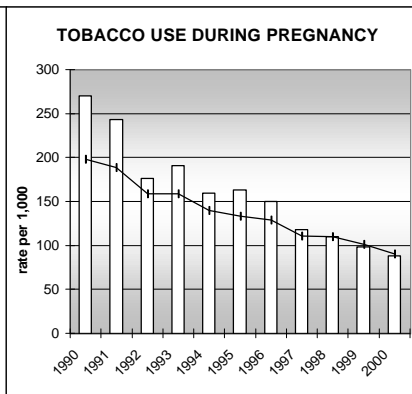

DENVER COUNTY

POPULATION ESTIMATES (2001)

Juvenile Population	130,648
Total Population	565,773

POPULATION GROWTH (1990-2001)

	Percent	Rank
Juvenile Population	26.3	28
Total Population	20.9	41

HEALTHY BIRTHS