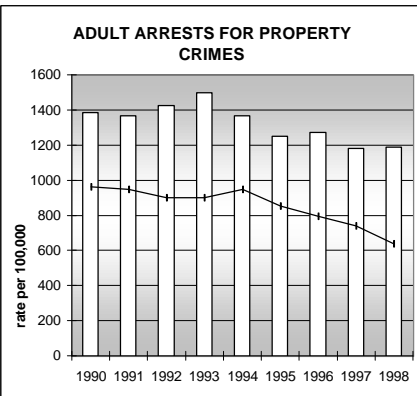

DENVER COUNTY

POPULATION ESTIMATES (2001)

Juvenile Population	130,648
Total Population	565,773

POPULATION GROWTH (1990-2001)

	Percent	Rank
Juvenile Population	26.3	28
Total Population	20.9	41

HEALTHY BIRTHS

KEY
 columns = County
 line = Colorado

DENVER COUNTY

HEALTHY CHILDREN AND ADULTS

KEY
 columns = County
 line = Colorado

DENVER COUNTY

CHILDREN SUCCEEDING IN SCHOOL

STABLE FAMILIES

DENVER COUNTY

YOUNG PEOPLE AVOIDING TROUBLE

SAFE, SUPPORTIVE, AND ENGAGED COMMUNITIES

CENSUS INDICATOR

Households in Rental Properties (%)

CENSUS YEAR	CTY	CO
1990	44.6	32.0
2000	47.5	32.7

KEY
 columns = County
 line = Colorado