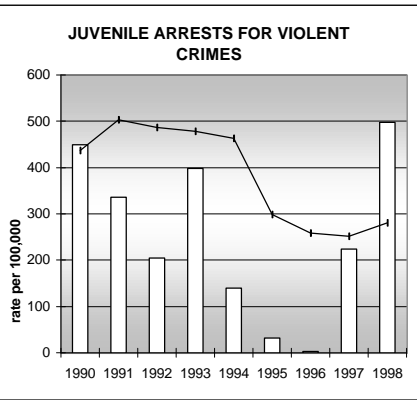

DENVER COUNTY

POPULATION ESTIMATES (2001)

Juvenile Population	130,648
Total Population	565,773

POPULATION GROWTH (1990-2001)

	Percent	Rank
Juvenile Population	26.3	28
Total Population	20.9	41

HEALTHY BIRTHS

KEY
 columns = County
 line = Colorado

DENVER COUNTY

HEALTHY CHILDREN AND ADULTS

KEY
 columns = County
 line = Colorado

DENVER COUNTY

CHILDREN SUCCEEDING IN SCHOOL

STABLE FAMILIES

DENVER COUNTY

YOUNG PEOPLE AVOIDING TROUBLE

SAFE, SUPPORTIVE, AND ENGAGED COMMUNITIES

CENSUS INDICATOR

Households in Rental Properties (%)

CENSUS YEAR	CTY	CO
1990	44.6	32.0
2000	47.5	32.7

KEY
 columns = County
 line = Colorado