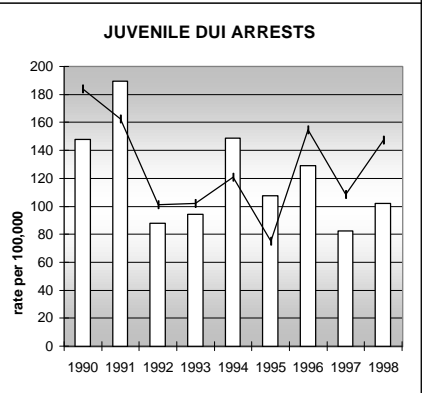

DENVER COUNTY

POPULATION ESTIMATES (2001)

Juvenile Population	130,648
Total Population	565,773

POPULATION GROWTH (1990-2001)

	Percent	Rank
Juvenile Population	26.3	28
Total Population	20.9	41

HEALTHY BIRTHS

KEY
 columns = County
 line = Colorado

DENVER COUNTY

HEALTHY CHILDREN AND ADULTS

KEY
 columns = County
 line = Colorado

DENVER COUNTY

CHILDREN SUCCEEDING IN SCHOOL

STABLE FAMILIES

DENVER COUNTY