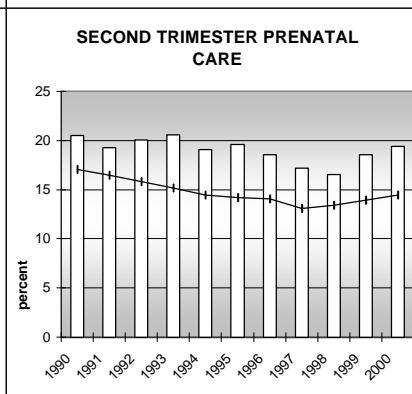

DENVER COUNTY

POPULATION ESTIMATES (2001)

Juvenile Population	130,648
Total Population	565,773

POPULATION GROWTH (1990-2001)

	Percent	Rank
Juvenile Population	26.3	28
Total Population	20.9	41

HEALTHY BIRTHS

KEY
 columns = County
 line = Colorado

DENVER COUNTY

HEALTHY CHILDREN AND ADULTS

KEY
 columns = County
 line = Colorado

DENVER COUNTY

CHILDREN SUCCEEDING IN SCHOOL

STABLE FAMILIES

DENVER COUNTY