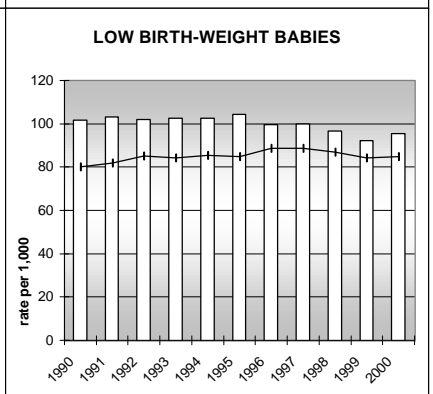

DENVER COUNTY

POPULATION ESTIMATES (2001)

Juvenile Population	130,648
Total Population	565,773

POPULATION GROWTH (1990-2001)

	Percent	Rank
Juvenile Population	26.3	28
Total Population	20.9	41

HEALTHY BIRTHS