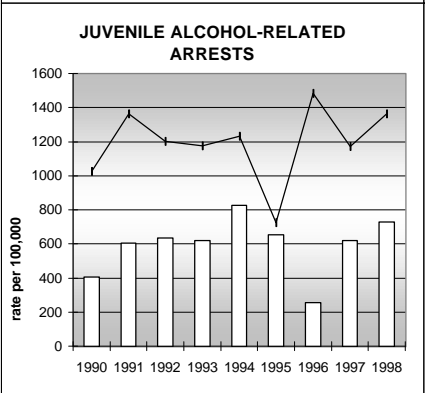

DENVER COUNTY

POPULATION ESTIMATES (2001)

Juvenile Population	130,648
Total Population	565,773

POPULATION GROWTH (1990-2001)

	Percent	Rank
Juvenile Population	26.3	28
Total Population	20.9	41

HEALTHY BIRTHS

KEY
 columns = County
 line = Colorado

DENVER COUNTY

HEALTHY CHILDREN AND ADULTS

KEY
 columns = County
 line = Colorado

DENVER COUNTY

CHILDREN SUCCEEDING IN SCHOOL

STABLE FAMILIES

DENVER COUNTY