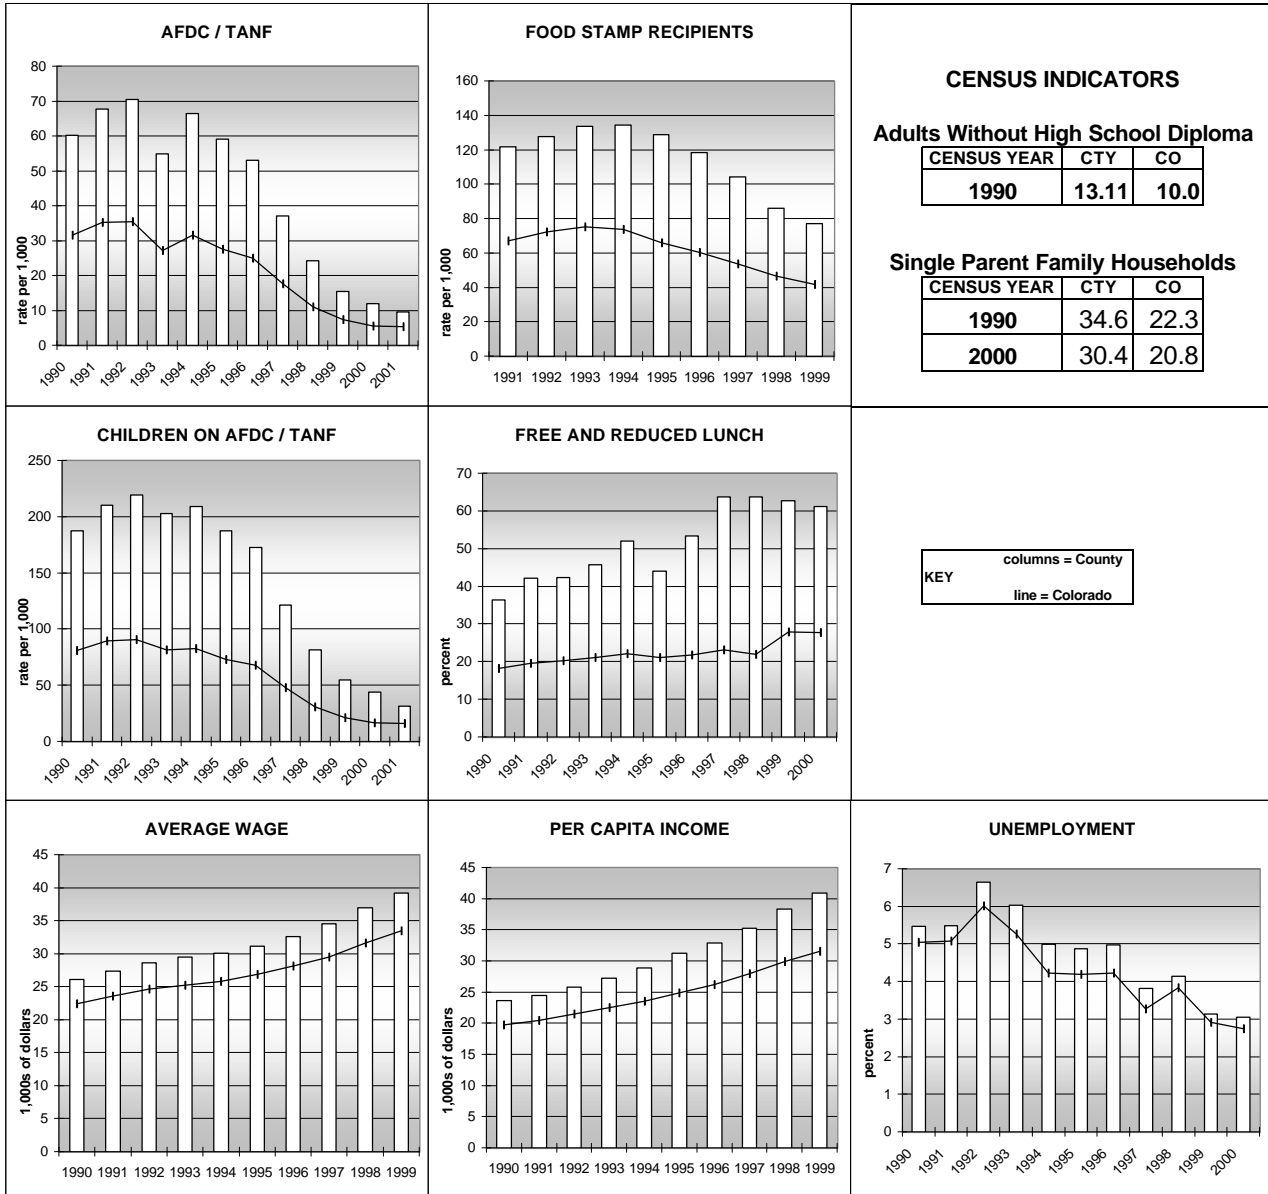

DENVER COUNTY

POPULATION ESTIMATES (2001)

Juvenile Population	130,648
Total Population	565,773

POPULATION GROWTH (1990-2001)

	Percent	Rank
Juvenile Population	26.3	28
Total Population	20.9	41

HEALTHY BIRTHS

KEY
 columns = County
 line = Colorado

DENVER COUNTY

HEALTHY CHILDREN AND ADULTS

KEY
 columns = County
 line = Colorado

DENVER COUNTY

CHILDREN SUCCEEDING IN SCHOOL

STABLE FAMILIES

DENVER COUNTY

YOUNG PEOPLE AVOIDING TROUBLE

SAFE, SUPPORTIVE, AND ENGAGED COMMUNITIES

CENSUS INDICATOR

Households in Rental Properties (%)

CENSUS YEAR	CTY	CO
1990	44.6	32.0
2000	47.5	32.7

KEY
 columns = County
 line = Colorado

DENVER COUNTY

FAMILIES WITH ADEQUATE INCOME

NOTES:
