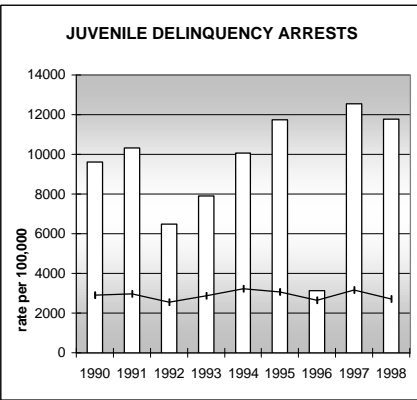

DENVER COUNTY

POPULATION ESTIMATES (2001)

Juvenile Population	130,648
Total Population	565,773

POPULATION GROWTH (1990-2001)

	Percent	Rank
Juvenile Population	26.3	28
Total Population	20.9	41

HEALTHY BIRTHS

KEY
 columns = County
 line = Colorado

DENVER COUNTY

HEALTHY CHILDREN AND ADULTS

KEY
 columns = County
 line = Colorado

DENVER COUNTY

CHILDREN SUCCEEDING IN SCHOOL

STABLE FAMILIES

DENVER COUNTY

YOUNG PEOPLE AVOIDING TROUBLE

SAFE, SUPPORTIVE, AND ENGAGED COMMUNITIES

CENSUS INDICATOR

Households in Rental Properties (%)

CENSUS YEAR	CTY	CO
1990	44.6	32.0
2000	47.5	32.7

KEY
 columns = County
 line = Colorado