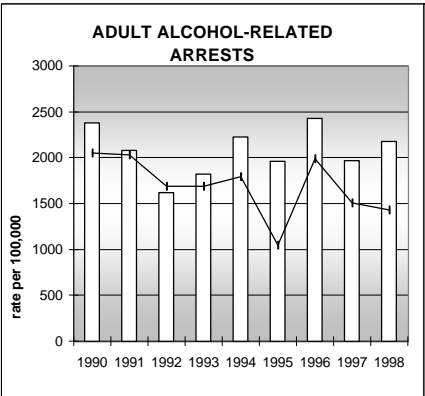

DENVER COUNTY

HEALTHY CHILDREN AND ADULTS

KEY
columns = County
line = Colorado