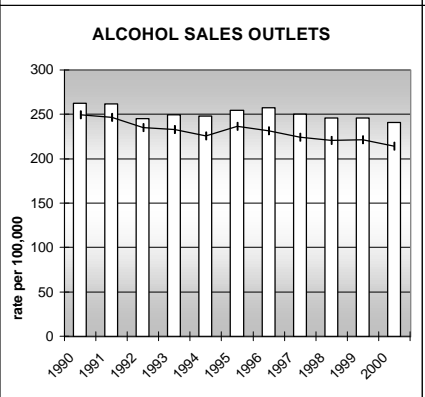

DENVER COUNTY

HEALTHY CHILDREN AND ADULTS

KEY
columns = County
line = Colorado