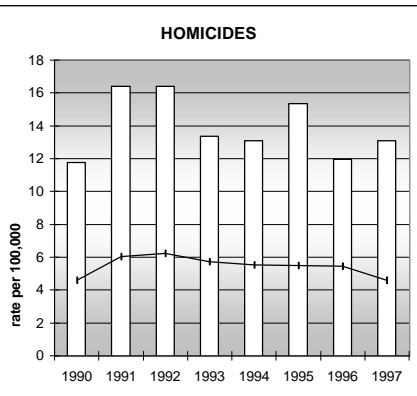

DENVER COUNTY

POPULATION ESTIMATES (2001)

Juvenile Population	130,648
Total Population	565,773

POPULATION GROWTH (1990-2001)

	Percent	Rank
Juvenile Population	26.3	28
Total Population	20.9	41

HEALTHY BIRTHS

KEY
 columns = County
 line = Colorado

DENVER COUNTY

HEALTHY CHILDREN AND ADULTS

KEY
 columns = County
 line = Colorado

DENVER COUNTY

CHILDREN SUCCEEDING IN SCHOOL

STABLE FAMILIES

DENVER COUNTY

YOUNG PEOPLE AVOIDING TROUBLE

SAFE, SUPPORTIVE, AND ENGAGED COMMUNITIES

CENSUS INDICATOR

Households in Rental Properties (%)

CENSUS YEAR	CTY	CO
1990	44.6	32.0
2000	47.5	32.7

KEY
 columns = County
 line = Colorado