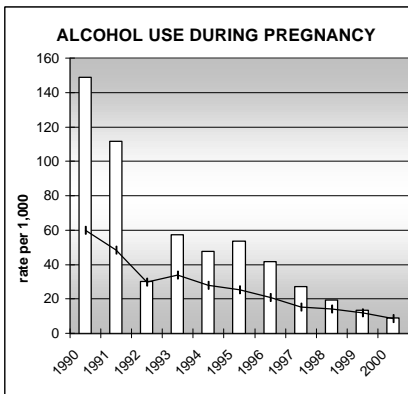

DENVER COUNTY

POPULATION ESTIMATES (2001)

Juvenile Population	130,648
Total Population	565,773

POPULATION GROWTH (1990-2001)

	Percent	Rank
Juvenile Population	26.3	28
Total Population	20.9	41

HEALTHY BIRTHS