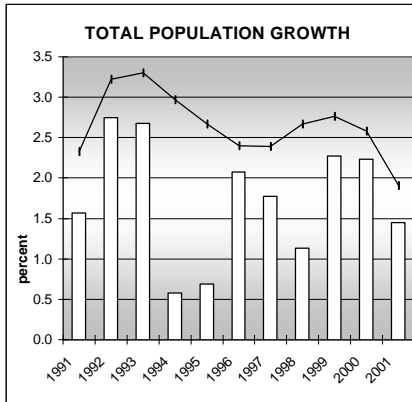

DENVER COUNTY

POPULATION ESTIMATES (2001)

Juvenile Population	130,648
Total Population	565,773

POPULATION GROWTH (1990-2001)

	Percent	Rank
Juvenile Population	26.3	28
Total Population	20.9	41

HEALTHY BIRTHS