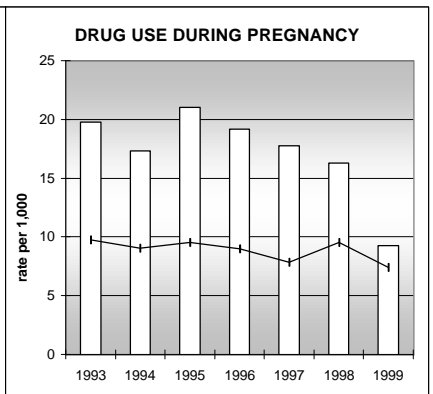

DENVER COUNTY

POPULATION ESTIMATES (2001)

Juvenile Population	130,648
Total Population	565,773

POPULATION GROWTH (1990-2001)

	Percent	Rank
Juvenile Population	26.3	28
Total Population	20.9	41

HEALTHY BIRTHS