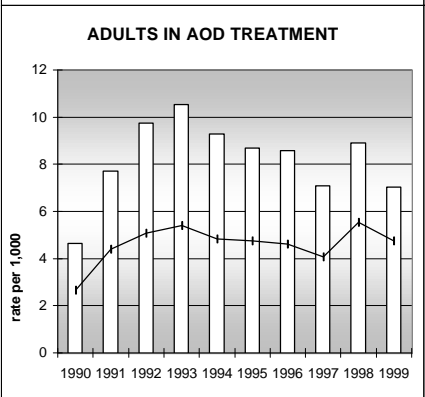

DENVER COUNTY

POPULATION ESTIMATES (2001)

Juvenile Population	130,648
Total Population	565,773

POPULATION GROWTH (1990-2001)

	Percent	Rank
Juvenile Population	26.3	28
Total Population	20.9	41

HEALTHY BIRTHS

KEY
 columns = County
 line = Colorado

DENVER COUNTY

HEALTHY CHILDREN AND ADULTS

KEY
 columns = County
 line = Colorado

DENVER COUNTY

CHILDREN SUCCEEDING IN SCHOOL

STABLE FAMILIES

DENVER COUNTY