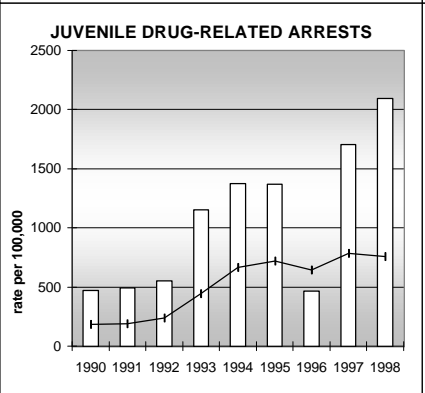

DENVER COUNTY

POPULATION ESTIMATES (2001)

Juvenile Population	130,648
Total Population	565,773

POPULATION GROWTH (1990-2001)

	Percent	Rank
Juvenile Population	26.3	28
Total Population	20.9	41

HEALTHY BIRTHS

KEY
 columns = County
 line = Colorado

DENVER COUNTY

HEALTHY CHILDREN AND ADULTS

KEY
 columns = County
 line = Colorado

DENVER COUNTY

CHILDREN SUCCEEDING IN SCHOOL

STABLE FAMILIES

DENVER COUNTY