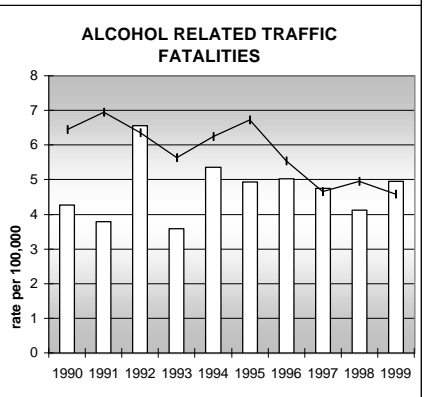

DENVER COUNTY

HEALTHY CHILDREN AND ADULTS

KEY
columns = County
line = Colorado