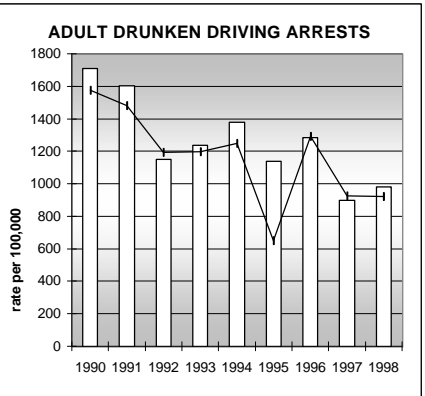

DENVER COUNTY

HEALTHY CHILDREN AND ADULTS

KEY
columns = County
line = Colorado