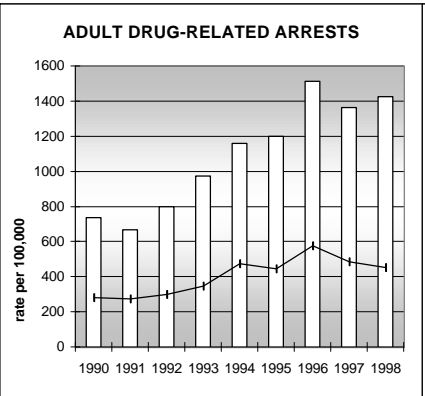

DENVER COUNTY

POPULATION ESTIMATES (2001)

Juvenile Population	130,648
Total Population	565,773

POPULATION GROWTH (1990-2001)

	Percent	Rank
Juvenile Population	26.3	28
Total Population	20.9	41

HEALTHY BIRTHS

KEY
 columns = County
 line = Colorado

DENVER COUNTY

HEALTHY CHILDREN AND ADULTS

KEY
 columns = County
 line = Colorado

DENVER COUNTY

CHILDREN SUCCEEDING IN SCHOOL

STABLE FAMILIES

DENVER COUNTY