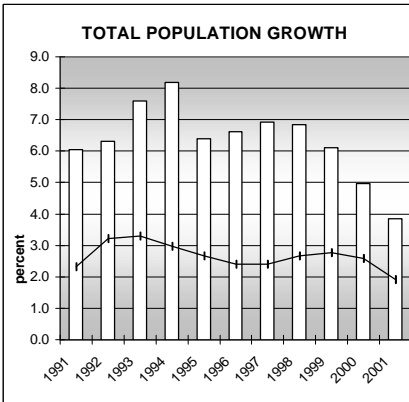

EAGLE COUNTY

POPULATION ESTIMATES (2001)

Juvenile Population	10,495
Total Population	43,503

POPULATION GROWTH (1990-2001)

	Percent	Rank
Juvenile Population	84.9	5
Total Population	96.7	4

HEALTHY BIRTHS

columns = County
 KEY line = Colorado