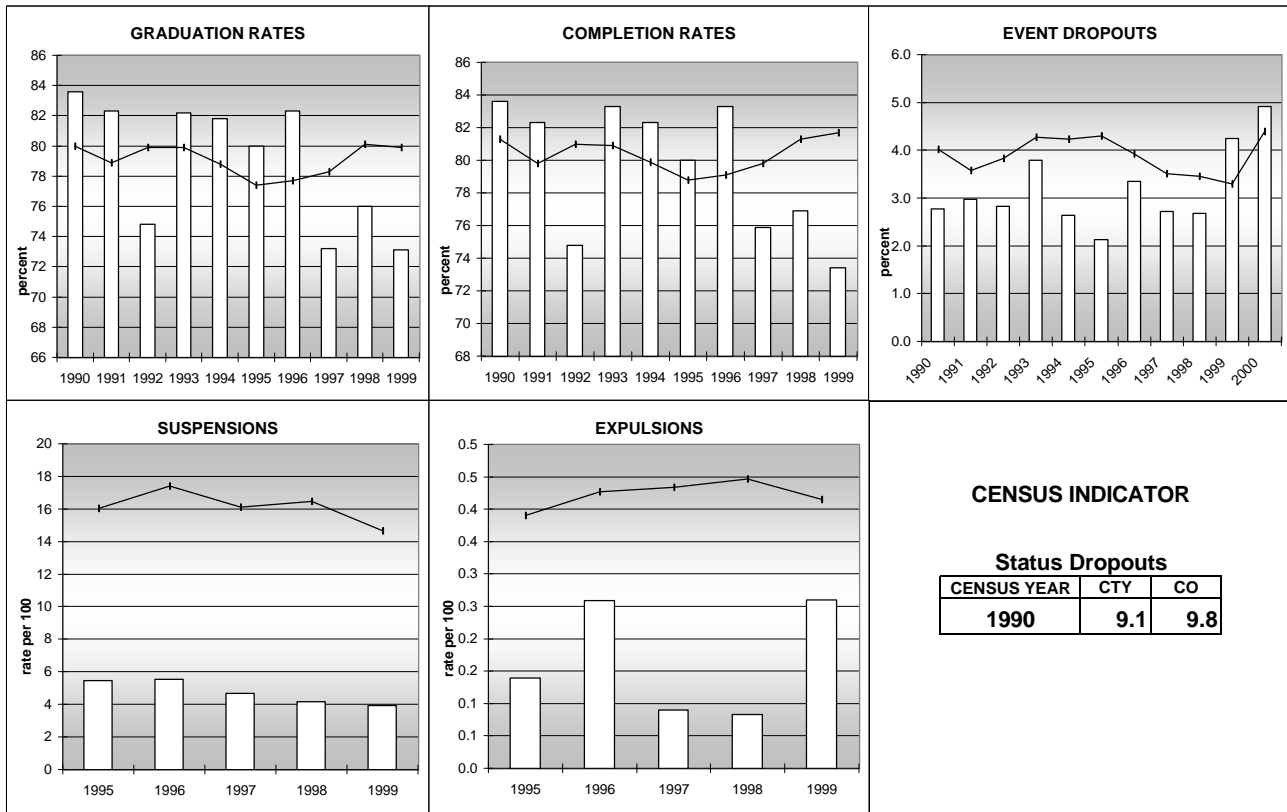

EAGLE COUNTY

POPULATION ESTIMATES (2001)

Juvenile Population	10,495
Total Population	43,503

POPULATION GROWTH (1990-2001)

	Percent	Rank
Juvenile Population	84.9	5
Total Population	96.7	4

HEALTHY BIRTHS

columns = County
 KEY line = Colorado

EAGLE COUNTY

HEALTHY CHILDREN AND ADULTS

KEY
 columns = County
 line = Colorado

EAGLE COUNTY

CHILDREN SUCCEEDING IN SCHOOL

STABLE FAMILIES

EAGLE COUNTY

YOUNG PEOPLE AVOIDING TROUBLE

SAFE, SUPPORTIVE, AND ENGAGED COMMUNITIES

CENSUS INDICATOR

Households in Rental Properties (%)

CENSUS YEAR	CTY	CO
1990	22.5	32.0
2000	36.3	32.7

KEY
 columns = County
 line = Colorado

EAGLE COUNTY

FAMILIES WITH ADEQUATE INCOME