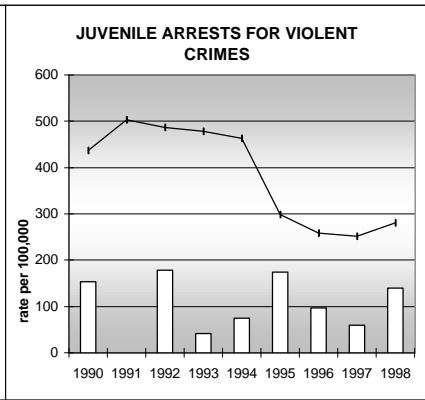

EAGLE COUNTY

POPULATION ESTIMATES (2001)

Juvenile Population	10,495
Total Population	43,503

POPULATION GROWTH (1990-2001)

	Percent	Rank
Juvenile Population	84.9	5
Total Population	96.7	4

HEALTHY BIRTHS

columns = County
 KEY line = Colorado

EAGLE COUNTY

HEALTHY CHILDREN AND ADULTS

KEY
 columns = County
 line = Colorado

EAGLE COUNTY

CHILDREN SUCCEEDING IN SCHOOL

STABLE FAMILIES

EAGLE COUNTY

YOUNG PEOPLE AVOIDING TROUBLE

SAFE, SUPPORTIVE, AND ENGAGED COMMUNITIES

CENSUS INDICATOR

Households in Rental Properties (%)

CENSUS YEAR	CTY	CO
1990	22.5	32.0
2000	36.3	32.7

KEY
 columns = County
 line = Colorado

EAGLE COUNTY

FAMILIES WITH ADEQUATE INCOME