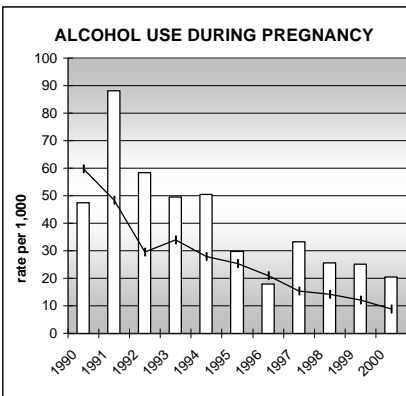

EAGLE COUNTY

POPULATION ESTIMATES (2001)

Juvenile Population	10,495
Total Population	43,503

POPULATION GROWTH (1990-2001)

	Percent	Rank
Juvenile Population	84.9	5
Total Population	96.7	4

HEALTHY BIRTHS

columns = County
 KEY line = Colorado