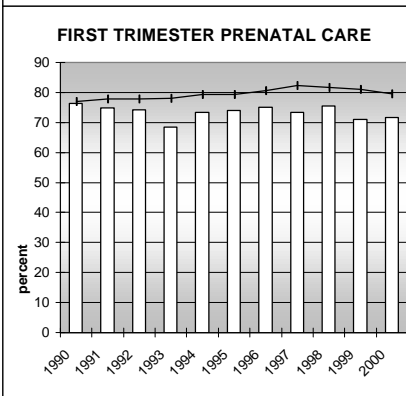

EAGLE COUNTY

POPULATION ESTIMATES (2001)

Juvenile Population	10,495
Total Population	43,503

POPULATION GROWTH (1990-2001)

	Percent	Rank
Juvenile Population	84.9	5
Total Population	96.7	4

HEALTHY BIRTHS

columns = County
 KEY line = Colorado

EAGLE COUNTY

HEALTHY CHILDREN AND ADULTS

KEY
 columns = County
 line = Colorado

EAGLE COUNTY

CHILDREN SUCCEEDING IN SCHOOL

STABLE FAMILIES

EAGLE COUNTY

YOUNG PEOPLE AVOIDING TROUBLE