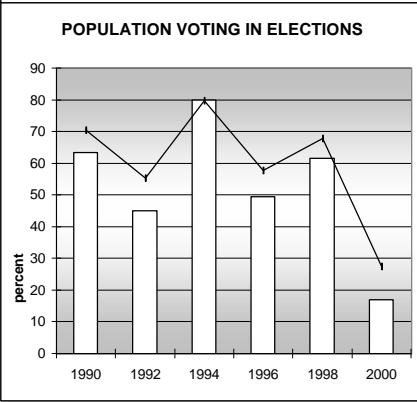

EAGLE COUNTY

POPULATION ESTIMATES (2001)

Juvenile Population	10,495
Total Population	43,503

POPULATION GROWTH (1990-2001)

	Percent	Rank
Juvenile Population	84.9	5
Total Population	96.7	4

HEALTHY BIRTHS

columns = County
 KEY line = Colorado

EAGLE COUNTY

HEALTHY CHILDREN AND ADULTS

KEY
 columns = County
 line = Colorado

EAGLE COUNTY

CHILDREN SUCCEEDING IN SCHOOL

STABLE FAMILIES

EAGLE COUNTY

YOUNG PEOPLE AVOIDING TROUBLE

SAFE, SUPPORTIVE, AND ENGAGED COMMUNITIES

CENSUS INDICATOR

Households in Rental Properties (%)

CENSUS YEAR	CTY	CO
1990	22.5	32.0
2000	36.3	32.7

KEY
 columns = County
 line = Colorado

EAGLE COUNTY

FAMILIES WITH ADEQUATE INCOME