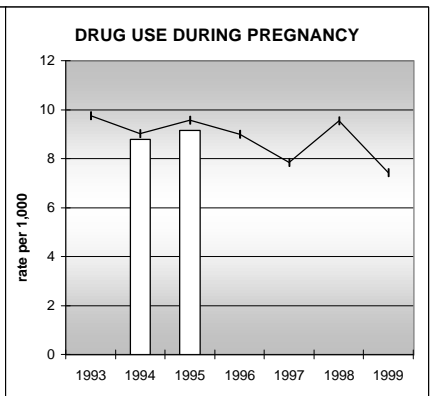

EAGLE COUNTY

POPULATION ESTIMATES (2001)

Juvenile Population	10,495
Total Population	43,503

POPULATION GROWTH (1990-2001)

	Percent	Rank
Juvenile Population	84.9	5
Total Population	96.7	4

HEALTHY BIRTHS

columns = County
 KEY line = Colorado