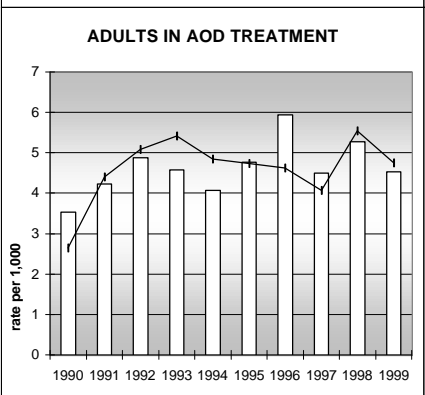

EAGLE COUNTY

HEALTHY CHILDREN AND ADULTS

KEY
columns = County
line = Colorado