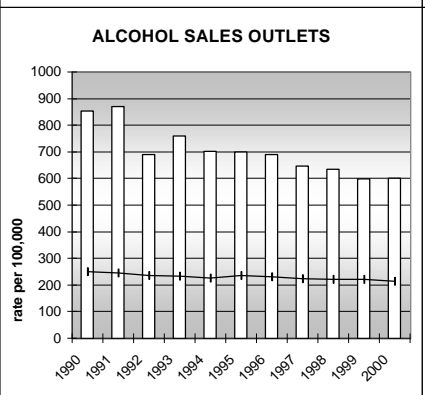

EAGLE COUNTY

HEALTHY CHILDREN AND ADULTS

KEY
columns = County
line = Colorado