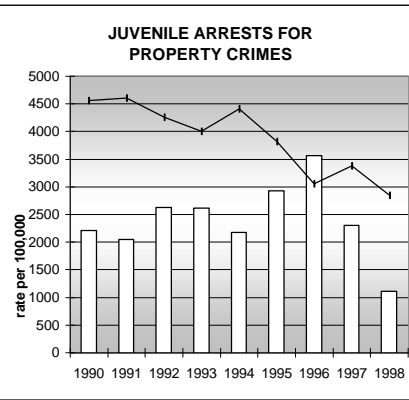

EAGLE COUNTY

POPULATION ESTIMATES (2001)

Juvenile Population	10,495
Total Population	43,503

POPULATION GROWTH (1990-2001)

	Percent	Rank
Juvenile Population	84.9	5
Total Population	96.7	4

HEALTHY BIRTHS

columns = County
 KEY line = Colorado

EAGLE COUNTY

HEALTHY CHILDREN AND ADULTS

KEY
 columns = County
 line = Colorado

EAGLE COUNTY

CHILDREN SUCCEEDING IN SCHOOL

STABLE FAMILIES

EAGLE COUNTY

YOUNG PEOPLE AVOIDING TROUBLE

SAFE, SUPPORTIVE, AND ENGAGED COMMUNITIES

CENSUS INDICATOR

Households in Rental Properties (%)

CENSUS YEAR	CTY	CO
1990	22.5	32.0
2000	36.3	32.7

KEY
 columns = County
 line = Colorado

EAGLE COUNTY

FAMILIES WITH ADEQUATE INCOME