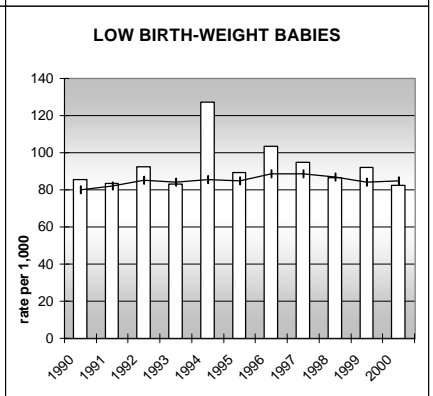

EAGLE COUNTY

POPULATION ESTIMATES (2001)

Juvenile Population	10,495
Total Population	43,503

POPULATION GROWTH (1990-2001)

	Percent	Rank
Juvenile Population	84.9	5
Total Population	96.7	4

HEALTHY BIRTHS

columns = County
 KEY line = Colorado

EAGLE COUNTY

HEALTHY CHILDREN AND ADULTS

KEY
 columns = County
 line = Colorado

EAGLE COUNTY

CHILDREN SUCCEEDING IN SCHOOL

STABLE FAMILIES

EAGLE COUNTY

YOUNG PEOPLE AVOIDING TROUBLE