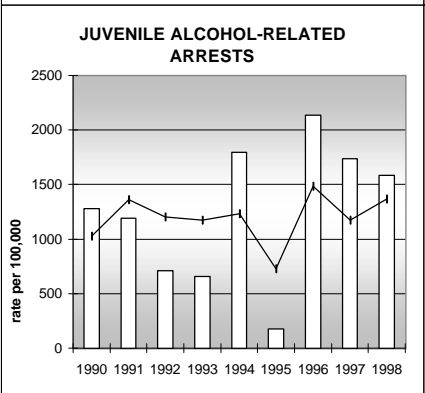

EAGLE COUNTY

POPULATION ESTIMATES (2001)

Juvenile Population	10,495
Total Population	43,503

POPULATION GROWTH (1990-2001)

	Percent	Rank
Juvenile Population	84.9	5
Total Population	96.7	4

HEALTHY BIRTHS

columns = County
 KEY line = Colorado

EAGLE COUNTY

HEALTHY CHILDREN AND ADULTS

KEY
 columns = County
 line = Colorado

EAGLE COUNTY

CHILDREN SUCCEEDING IN SCHOOL

STABLE FAMILIES

EAGLE COUNTY

YOUNG PEOPLE AVOIDING TROUBLE