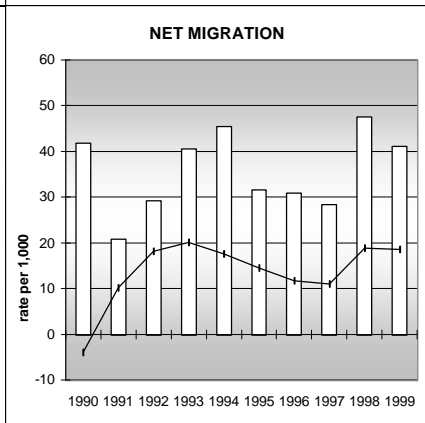

KEY
columns = County
line = Colorado