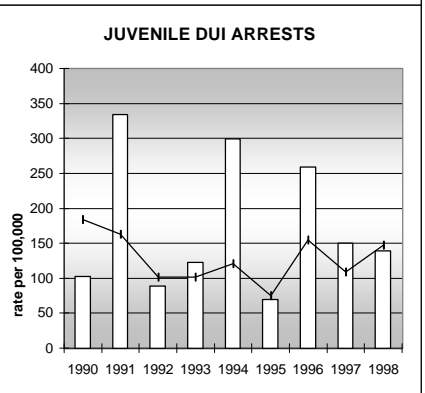

EAGLE COUNTY

POPULATION ESTIMATES (2001)

Juvenile Population	10,495
Total Population	43,503

POPULATION GROWTH (1990-2001)

	Percent	Rank
Juvenile Population	84.9	5
Total Population	96.7	4

HEALTHY BIRTHS

columns = County
 KEY line = Colorado

EAGLE COUNTY

HEALTHY CHILDREN AND ADULTS

KEY
 columns = County
 line = Colorado

EAGLE COUNTY

CHILDREN SUCCEEDING IN SCHOOL

STABLE FAMILIES

EAGLE COUNTY

YOUNG PEOPLE AVOIDING TROUBLE