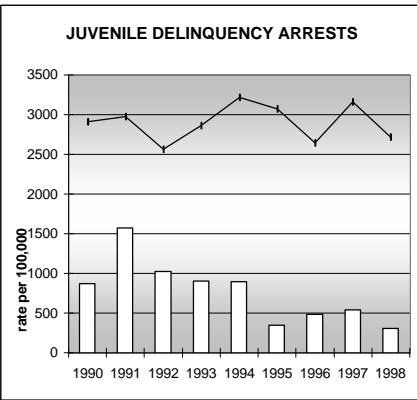

EAGLE COUNTY

POPULATION ESTIMATES (2001)

Juvenile Population	10,495
Total Population	43,503

POPULATION GROWTH (1990-2001)

	Percent	Rank
Juvenile Population	84.9	5
Total Population	96.7	4

HEALTHY BIRTHS

columns = County
 KEY line = Colorado

EAGLE COUNTY

HEALTHY CHILDREN AND ADULTS

KEY
 columns = County
 line = Colorado

EAGLE COUNTY

CHILDREN SUCCEEDING IN SCHOOL

STABLE FAMILIES

EAGLE COUNTY

YOUNG PEOPLE AVOIDING TROUBLE

SAFE, SUPPORTIVE, AND ENGAGED COMMUNITIES

CENSUS INDICATOR

Households in Rental Properties (%)

CENSUS YEAR	CTY	CO
1990	22.5	32.0
2000	36.3	32.7

KEY
 columns = County
 line = Colorado

EAGLE COUNTY

FAMILIES WITH ADEQUATE INCOME