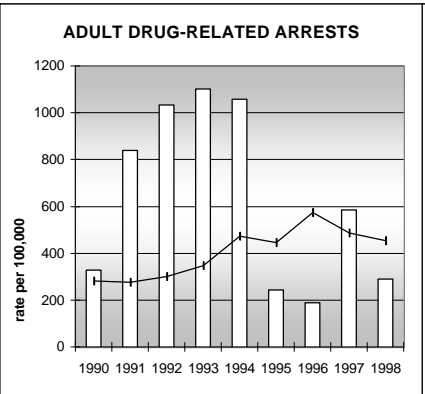

EAGLE COUNTY

POPULATION ESTIMATES (2001)

Juvenile Population	10,495
Total Population	43,503

POPULATION GROWTH (1990-2001)

	Percent	Rank
Juvenile Population	84.9	5
Total Population	96.7	4

HEALTHY BIRTHS

columns = County
 KEY line = Colorado

EAGLE COUNTY

HEALTHY CHILDREN AND ADULTS

KEY
 columns = County
 line = Colorado

EAGLE COUNTY

CHILDREN SUCCEEDING IN SCHOOL

STABLE FAMILIES

EAGLE COUNTY

YOUNG PEOPLE AVOIDING TROUBLE