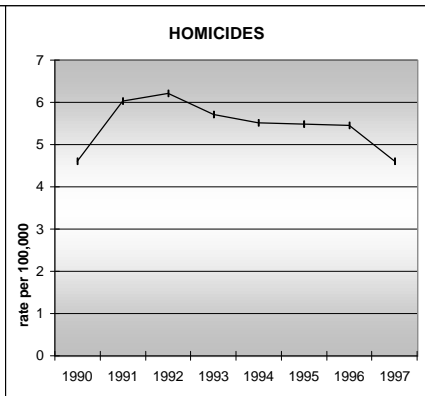

EAGLE COUNTY

POPULATION ESTIMATES (2001)

Juvenile Population	10,495
Total Population	43,503

POPULATION GROWTH (1990-2001)

	Percent	Rank
Juvenile Population	84.9	5
Total Population	96.7	4

HEALTHY BIRTHS

columns = County
 KEY line = Colorado

EAGLE COUNTY

HEALTHY CHILDREN AND ADULTS

KEY
 columns = County
 line = Colorado

EAGLE COUNTY

CHILDREN SUCCEEDING IN SCHOOL

STABLE FAMILIES

EAGLE COUNTY

YOUNG PEOPLE AVOIDING TROUBLE

SAFE, SUPPORTIVE, AND ENGAGED COMMUNITIES

CENSUS INDICATOR

Households in Rental Properties (%)

CENSUS YEAR	CTY	CO
1990	22.5	32.0
2000	36.3	32.7

KEY
 columns = County
 line = Colorado

EAGLE COUNTY

FAMILIES WITH ADEQUATE INCOME