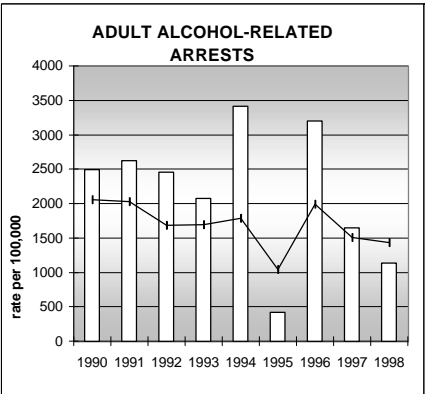

EAGLE COUNTY

POPULATION ESTIMATES (2001)

Juvenile Population	10,495
Total Population	43,503

POPULATION GROWTH (1990-2001)

	Percent	Rank
Juvenile Population	84.9	5
Total Population	96.7	4

HEALTHY BIRTHS

columns = County
 KEY line = Colorado

EAGLE COUNTY

HEALTHY CHILDREN AND ADULTS

KEY
 columns = County
 line = Colorado

EAGLE COUNTY

CHILDREN SUCCEEDING IN SCHOOL

STABLE FAMILIES

EAGLE COUNTY

YOUNG PEOPLE AVOIDING TROUBLE