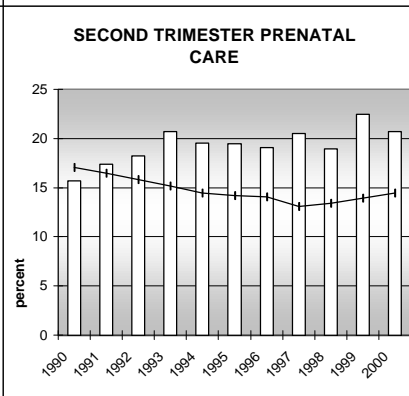

EAGLE COUNTY

POPULATION ESTIMATES (2001)

Juvenile Population	10,495
Total Population	43,503

POPULATION GROWTH (1990-2001)

	Percent	Rank
Juvenile Population	84.9	5
Total Population	96.7	4

HEALTHY BIRTHS

columns = County
 KEY line = Colorado

EAGLE COUNTY

HEALTHY CHILDREN AND ADULTS

KEY
 columns = County
 line = Colorado

EAGLE COUNTY

CHILDREN SUCCEEDING IN SCHOOL

STABLE FAMILIES

EAGLE COUNTY

YOUNG PEOPLE AVOIDING TROUBLE