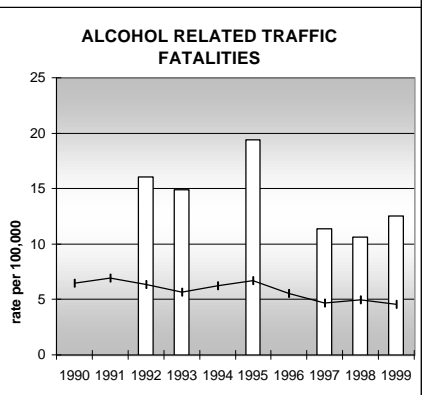

EAGLE COUNTY

POPULATION ESTIMATES (2001)

Juvenile Population	10,495
Total Population	43,503

POPULATION GROWTH (1990-2001)

	Percent	Rank
Juvenile Population	84.9	5
Total Population	96.7	4

HEALTHY BIRTHS

columns = County
 KEY line = Colorado

EAGLE COUNTY

HEALTHY CHILDREN AND ADULTS

KEY
 columns = County
 line = Colorado

EAGLE COUNTY

CHILDREN SUCCEEDING IN SCHOOL

STABLE FAMILIES

EAGLE COUNTY

YOUNG PEOPLE AVOIDING TROUBLE