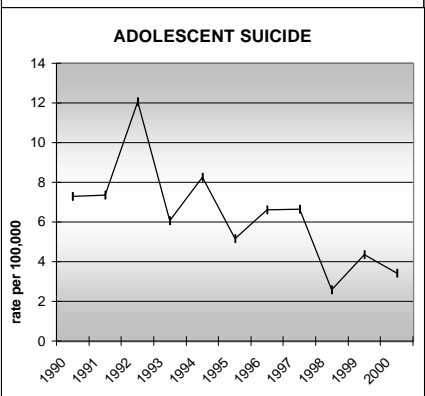

EAGLE COUNTY

POPULATION ESTIMATES (2001)

Juvenile Population	10,495
Total Population	43,503

POPULATION GROWTH (1990-2001)

	Percent	Rank
Juvenile Population	84.9	5
Total Population	96.7	4

HEALTHY BIRTHS

columns = County
 KEY line = Colorado

EAGLE COUNTY

HEALTHY CHILDREN AND ADULTS

KEY
 columns = County
 line = Colorado

EAGLE COUNTY

CHILDREN SUCCEEDING IN SCHOOL

STABLE FAMILIES

EAGLE COUNTY

YOUNG PEOPLE AVOIDING TROUBLE