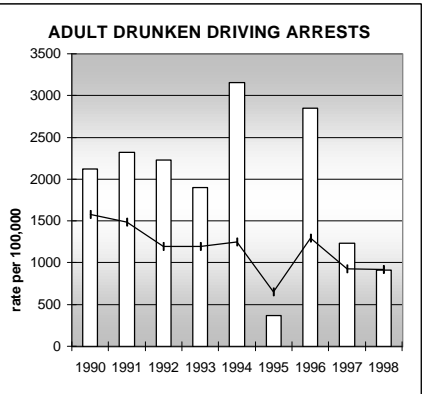

EAGLE COUNTY

POPULATION ESTIMATES (2001)

Juvenile Population	10,495
Total Population	43,503

POPULATION GROWTH (1990-2001)

	Percent	Rank
Juvenile Population	84.9	5
Total Population	96.7	4

HEALTHY BIRTHS

columns = County
 KEY line = Colorado

EAGLE COUNTY

HEALTHY CHILDREN AND ADULTS

KEY
 columns = County
 line = Colorado

EAGLE COUNTY

CHILDREN SUCCEEDING IN SCHOOL

STABLE FAMILIES

EAGLE COUNTY

YOUNG PEOPLE AVOIDING TROUBLE