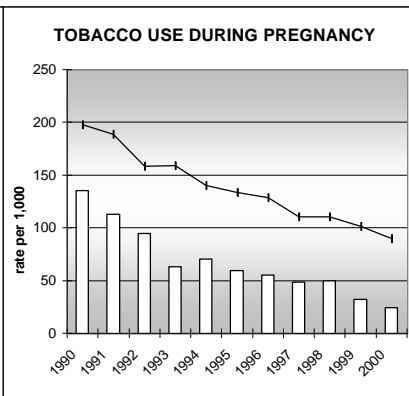

EAGLE COUNTY

POPULATION ESTIMATES (2001)

Juvenile Population	10,495
Total Population	43,503

POPULATION GROWTH (1990-2001)

	Percent	Rank
Juvenile Population	84.9	5
Total Population	96.7	4

HEALTHY BIRTHS

columns = County
 KEY line = Colorado