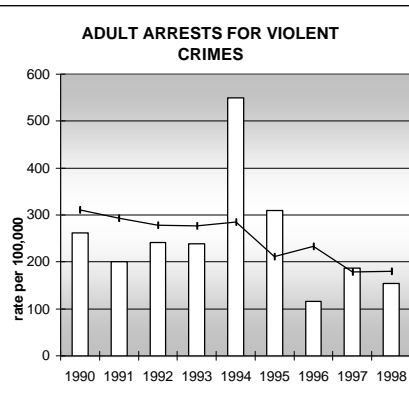

EAGLE COUNTY

POPULATION ESTIMATES (2001)

Juvenile Population	10,495
Total Population	43,503

POPULATION GROWTH (1990-2001)

	Percent	Rank
Juvenile Population	84.9	5
Total Population	96.7	4

HEALTHY BIRTHS

columns = County
 KEY line = Colorado

EAGLE COUNTY

HEALTHY CHILDREN AND ADULTS

KEY
 columns = County
 line = Colorado

EAGLE COUNTY

CHILDREN SUCCEEDING IN SCHOOL

STABLE FAMILIES

EAGLE COUNTY

YOUNG PEOPLE AVOIDING TROUBLE

SAFE, SUPPORTIVE, AND ENGAGED COMMUNITIES

CENSUS INDICATOR

Households in Rental Properties (%)

CENSUS YEAR	CTY	CO
1990	22.5	32.0
2000	36.3	32.7

KEY
 columns = County
 line = Colorado

EAGLE COUNTY

FAMILIES WITH ADEQUATE INCOME