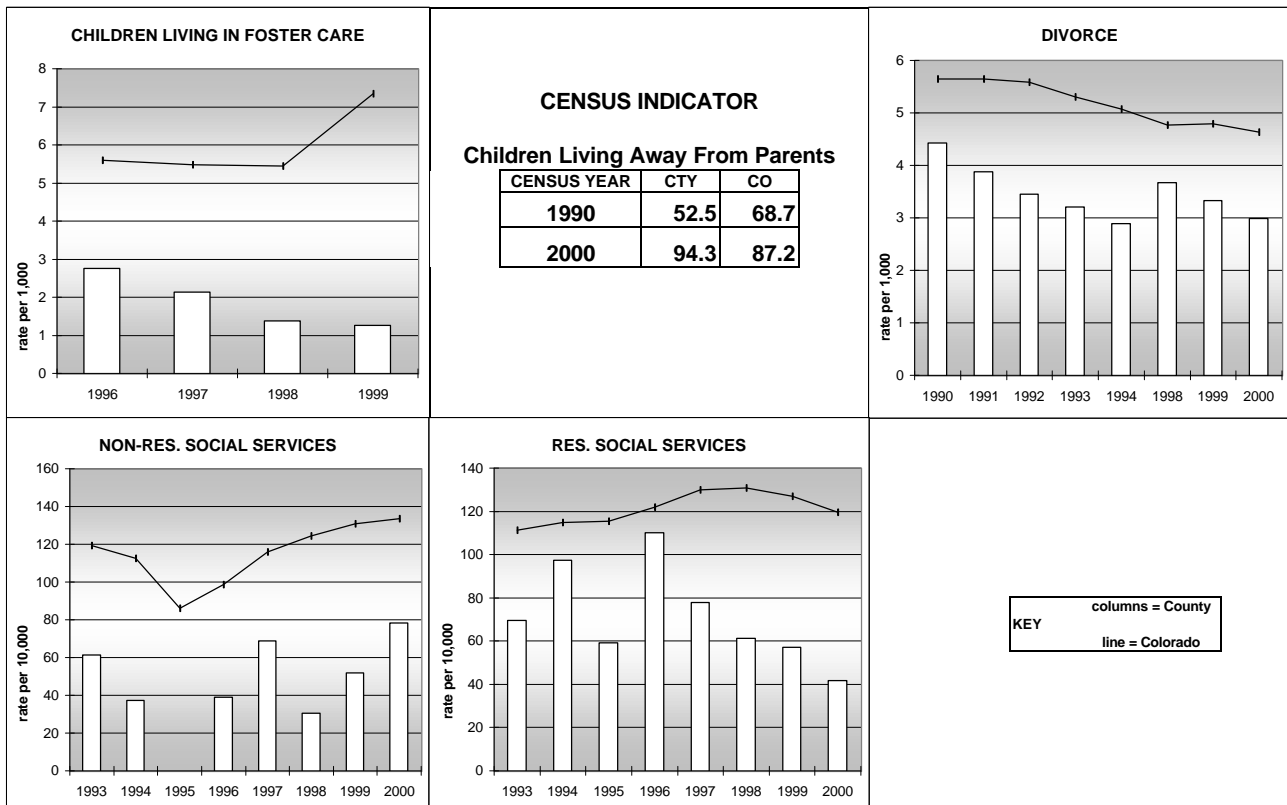

EAGLE COUNTY

POPULATION ESTIMATES (2001)

Juvenile Population	10,495
Total Population	43,503

POPULATION GROWTH (1990-2001)

	Percent	Rank
Juvenile Population	84.9	5
Total Population	96.7	4

HEALTHY BIRTHS

columns = County
 KEY line = Colorado

EAGLE COUNTY

HEALTHY CHILDREN AND ADULTS

KEY
 columns = County
 line = Colorado

EAGLE COUNTY

CHILDREN SUCCEEDING IN SCHOOL

STABLE FAMILIES

EAGLE COUNTY

YOUNG PEOPLE AVOIDING TROUBLE

SAFE, SUPPORTIVE, AND ENGAGED COMMUNITIES

CENSUS INDICATOR

Households in Rental Properties (%)

CENSUS YEAR	CTY	CO
1990	22.5	32.0
2000	36.3	32.7

KEY
 columns = County
 line = Colorado

EAGLE COUNTY

FAMILIES WITH ADEQUATE INCOME