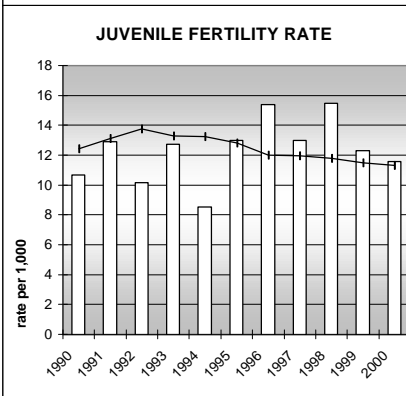

EAGLE COUNTY

POPULATION ESTIMATES (2001)

Juvenile Population	10,495
Total Population	43,503

POPULATION GROWTH (1990-2001)

	Percent	Rank
Juvenile Population	84.9	5
Total Population	96.7	4

HEALTHY BIRTHS

columns = County
 KEY line = Colorado