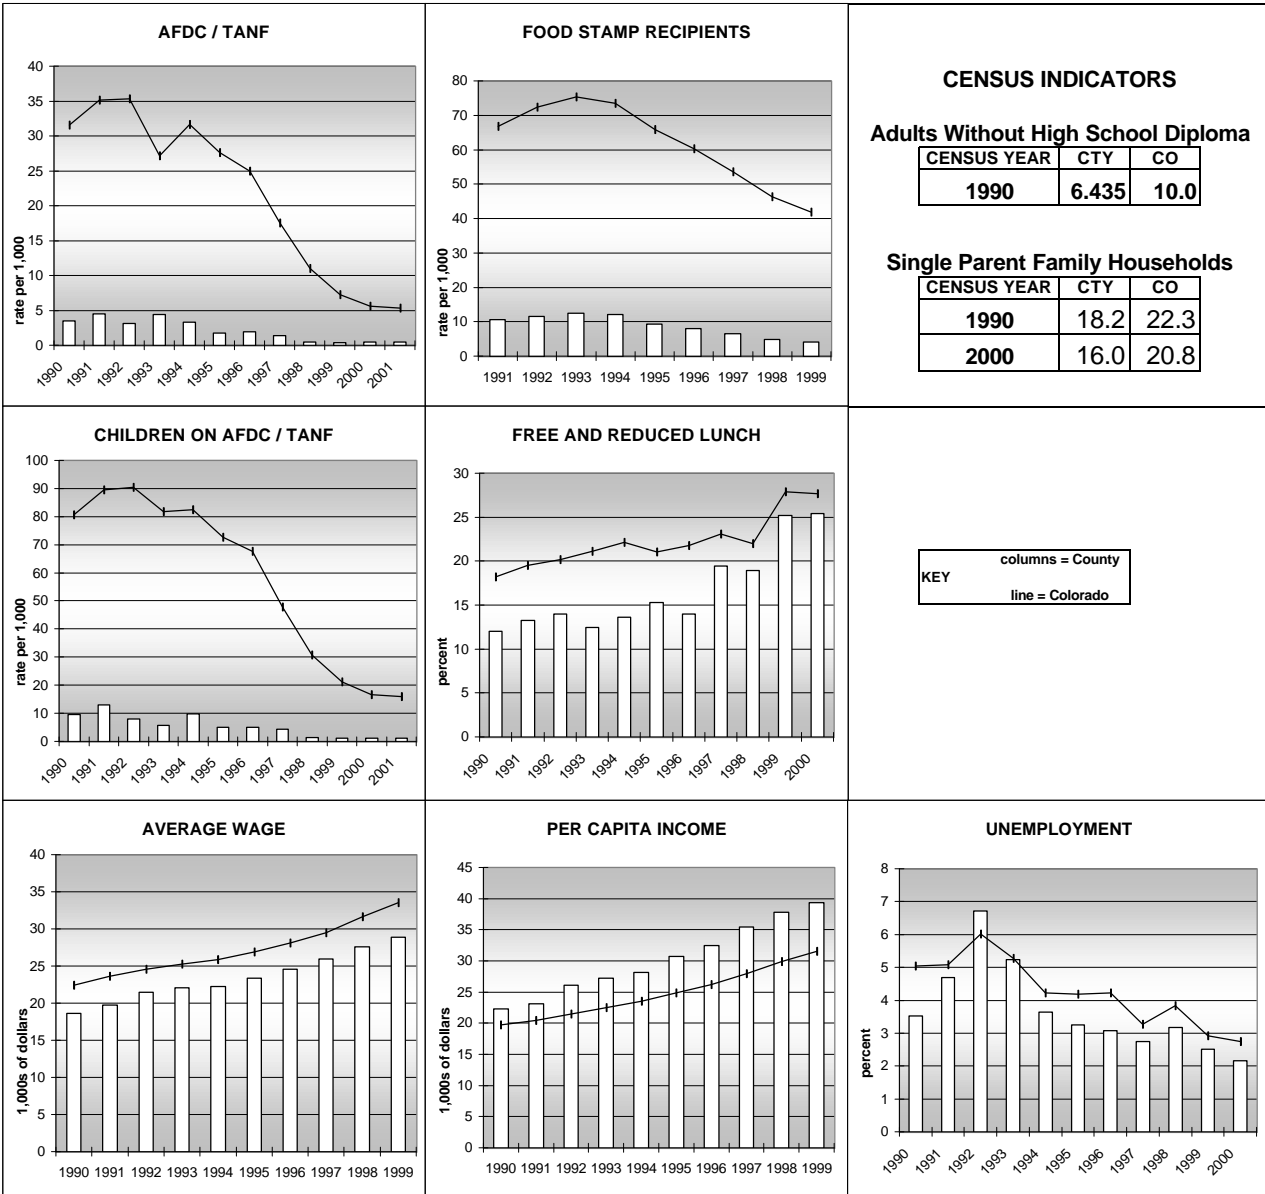

EAGLE COUNTY

HEALTHY CHILDREN AND ADULTS

KEY
 columns = County
 line = Colorado

EAGLE COUNTY

CHILDREN SUCCEEDING IN SCHOOL

STABLE FAMILIES

EAGLE COUNTY

YOUNG PEOPLE AVOIDING TROUBLE

SAFE, SUPPORTIVE, AND ENGAGED COMMUNITIES

CENSUS INDICATOR

Households in Rental Properties (%)

CENSUS YEAR	CTY	CO
1990	22.5	32.0
2000	36.3	32.7

KEY
 columns = County
 line = Colorado

EAGLE COUNTY

FAMILIES WITH ADEQUATE INCOME