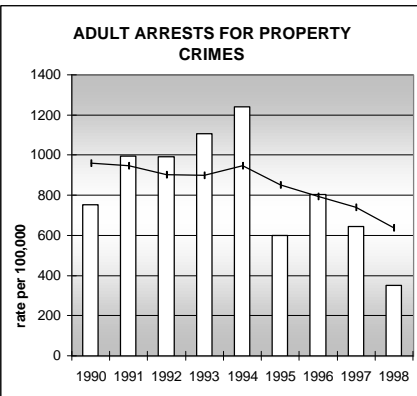

EAGLE COUNTY

POPULATION ESTIMATES (2001)

Juvenile Population	10,495
Total Population	43,503

POPULATION GROWTH (1990-2001)

	Percent	Rank
Juvenile Population	84.9	5
Total Population	96.7	4

HEALTHY BIRTHS

columns = County
 KEY line = Colorado

EAGLE COUNTY

HEALTHY CHILDREN AND ADULTS

KEY
 columns = County
 line = Colorado

EAGLE COUNTY

CHILDREN SUCCEEDING IN SCHOOL

STABLE FAMILIES

EAGLE COUNTY

YOUNG PEOPLE AVOIDING TROUBLE

SAFE, SUPPORTIVE, AND ENGAGED COMMUNITIES

CENSUS INDICATOR

Households in Rental Properties (%)

CENSUS YEAR	CTY	CO
1990	22.5	32.0
2000	36.3	32.7

KEY
 columns = County
 line = Colorado

EAGLE COUNTY

FAMILIES WITH ADEQUATE INCOME