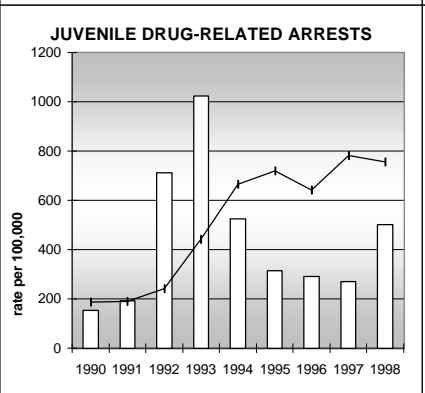

EAGLE COUNTY

POPULATION ESTIMATES (2001)

Juvenile Population	10,495
Total Population	43,503

POPULATION GROWTH (1990-2001)

	Percent	Rank
Juvenile Population	84.9	5
Total Population	96.7	4

HEALTHY BIRTHS

columns = County
 KEY line = Colorado

EAGLE COUNTY

HEALTHY CHILDREN AND ADULTS

KEY
 columns = County
 line = Colorado

EAGLE COUNTY

CHILDREN SUCCEEDING IN SCHOOL

STABLE FAMILIES

EAGLE COUNTY

YOUNG PEOPLE AVOIDING TROUBLE