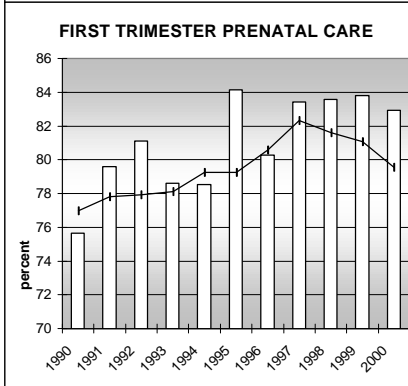

FREMONT COUNTY

POPULATION ESTIMATES (2001)

Juvenile Population	9,437
Total Population	46,748

POPULATION GROWTH (1990-2001)

	Percent	Rank
Juvenile Population	29.4	24
Total Population	45.2	16

HEALTHY BIRTHS

KEY
 columns = County
 line = Colorado