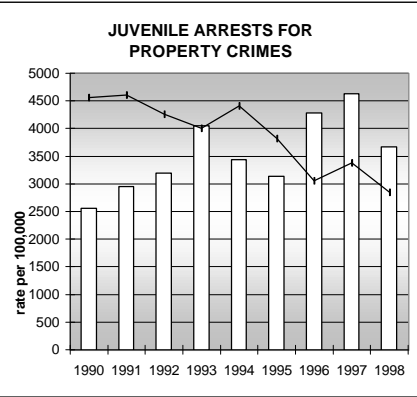

FREMONT COUNTY

POPULATION ESTIMATES (2001)

Juvenile Population	9,437
Total Population	46,748

POPULATION GROWTH (1990-2001)

	Percent	Rank
Juvenile Population	29.4	24
Total Population	45.2	16

HEALTHY BIRTHS

KEY
 columns = County
 line = Colorado

FREMONT COUNTY

HEALTHY CHILDREN AND ADULTS

KEY
 columns = County
 line = Colorado

FREMONT COUNTY

CHILDREN SUCCEEDING IN SCHOOL

STABLE FAMILIES

FREMONT COUNTY

YOUNG PEOPLE AVOIDING TROUBLE