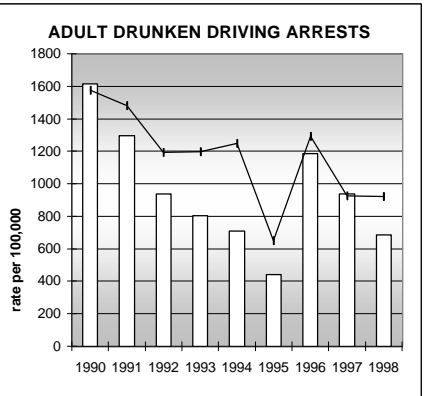

FREMONT COUNTY

HEALTHY CHILDREN AND ADULTS

KEY
columns = County
line = Colorado