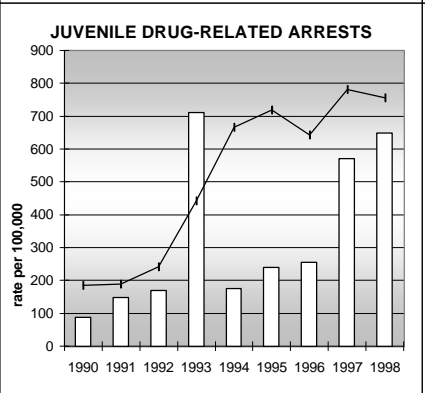

FREMONT COUNTY

HEALTHY CHILDREN AND ADULTS

KEY
columns = County
line = Colorado