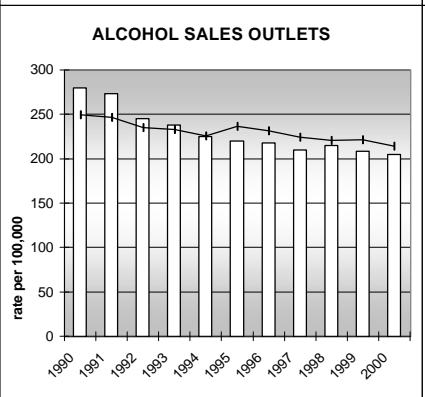

FREMONT COUNTY

HEALTHY CHILDREN AND ADULTS

KEY
columns = County
line = Colorado