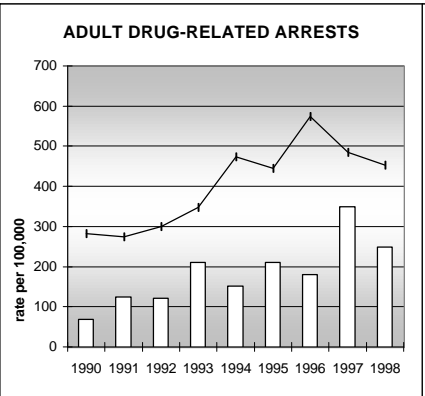

FREMONT COUNTY

HEALTHY CHILDREN AND ADULTS

KEY
columns = County
line = Colorado