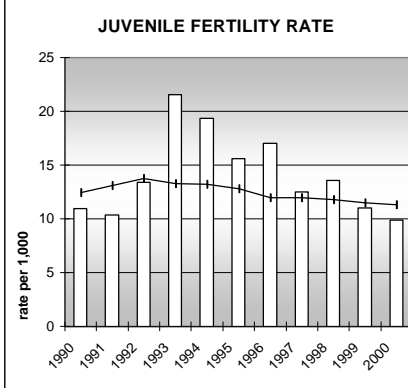

FREMONT COUNTY

POPULATION ESTIMATES (2001)

Juvenile Population	9,437
Total Population	46,748

POPULATION GROWTH (1990-2001)

	Percent	Rank
Juvenile Population	29.4	24
Total Population	45.2	16

HEALTHY BIRTHS

KEY
 columns = County
 line = Colorado