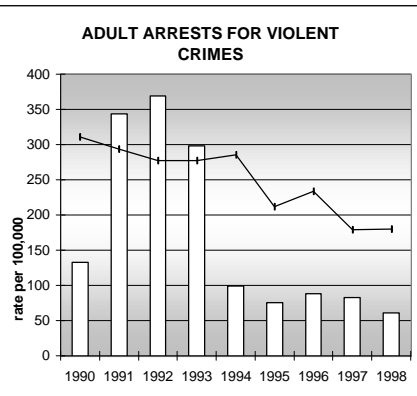

SAFE, SUPPORTIVE, AND ENGAGED COMMUNITIES

CENSUS INDICATOR
Households in Rental Properties (%)

CENSUS YEAR	CTY	CO
1990	22.4	32.0
2000	24.1	32.7