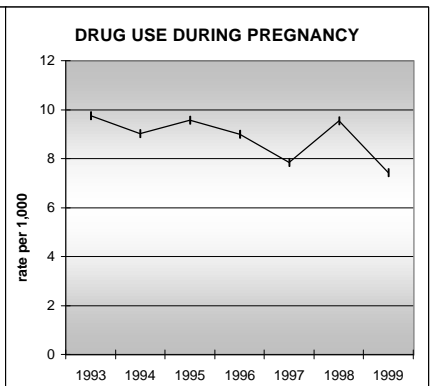

FREMONT COUNTY

POPULATION ESTIMATES (2001)

Juvenile Population	9,437
Total Population	46,748

POPULATION GROWTH (1990-2001)

	Percent	Rank
Juvenile Population	29.4	24
Total Population	45.2	16

HEALTHY BIRTHS

KEY
 columns = County
 line = Colorado