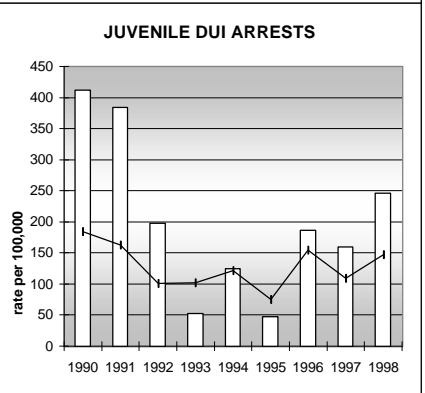

FREMONT COUNTY

HEALTHY CHILDREN AND ADULTS

KEY
columns = County
line = Colorado