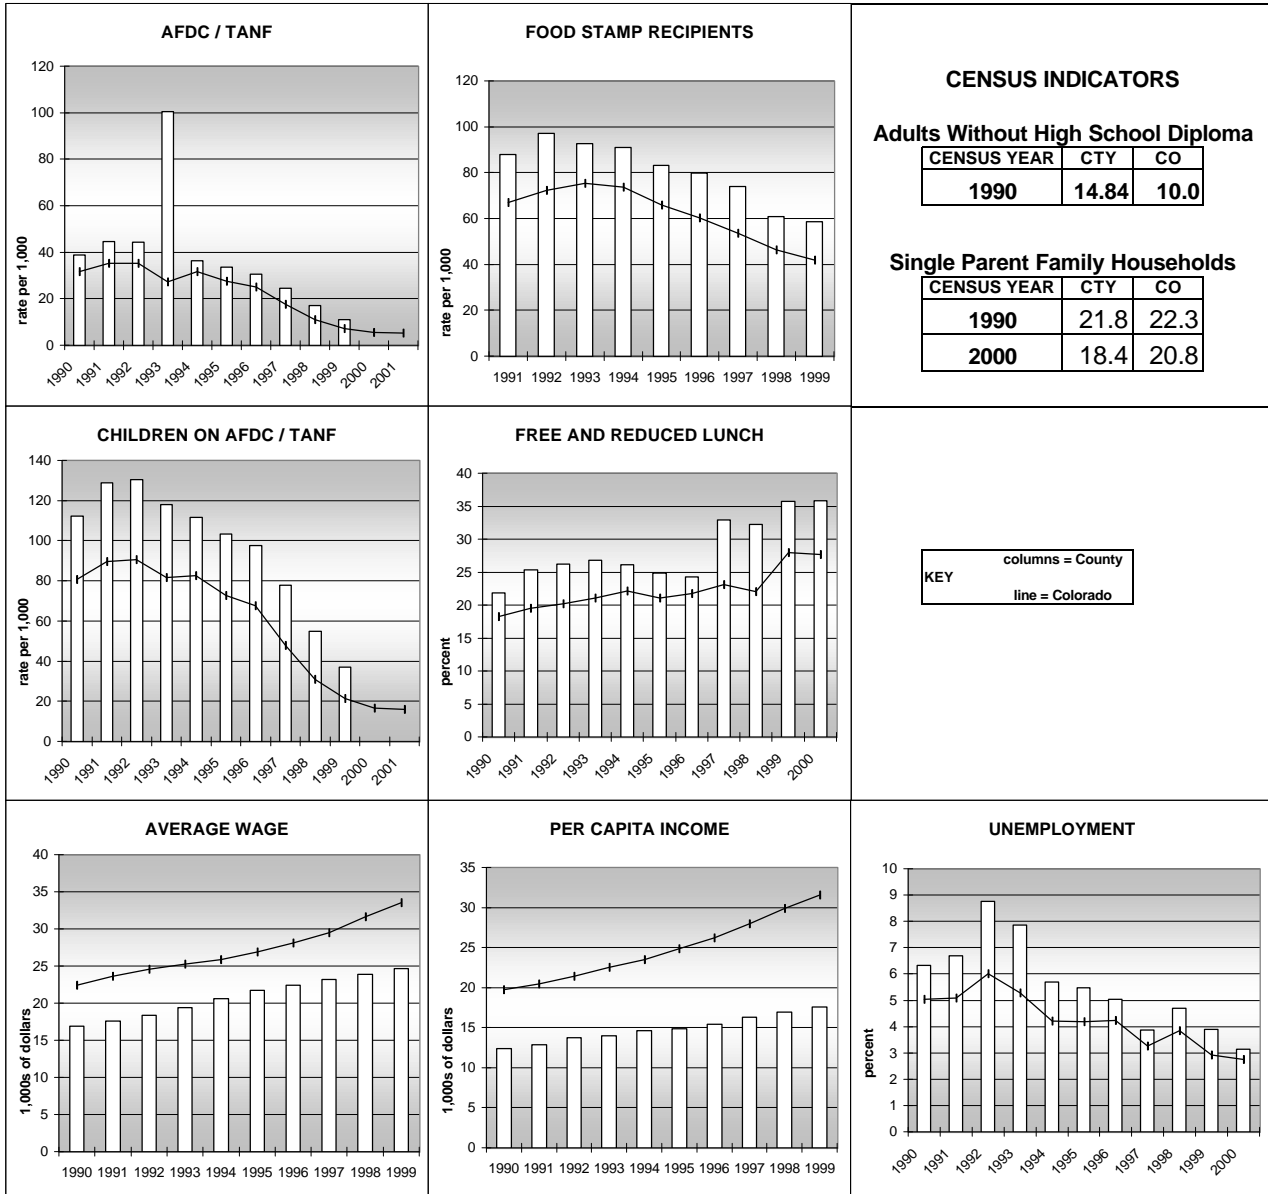

SAFE, SUPPORTIVE, AND ENGAGED COMMUNITIES

CENSUS INDICATOR
Households in Rental Properties (%)

CENSUS YEAR	CTY	CO
1990	22.4	32.0
2000	24.1	32.7

KEY
columns = County
line = Colorado

FREMONT COUNTY

FAMILIES WITH ADEQUATE INCOME