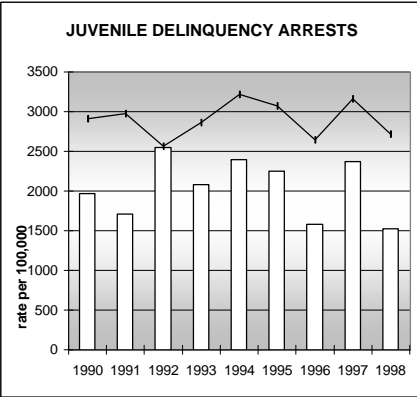

FREMONT COUNTY

POPULATION ESTIMATES (2001)

Juvenile Population	9,437
Total Population	46,748

POPULATION GROWTH (1990-2001)

	Percent	Rank
Juvenile Population	29.4	24
Total Population	45.2	16

HEALTHY BIRTHS

KEY
 columns = County
 line = Colorado

FREMONT COUNTY

HEALTHY CHILDREN AND ADULTS

KEY
 columns = County
 line = Colorado

FREMONT COUNTY

CHILDREN SUCCEEDING IN SCHOOL

STABLE FAMILIES

FREMONT COUNTY

YOUNG PEOPLE AVOIDING TROUBLE