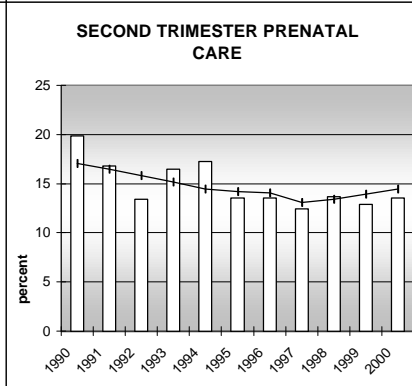

FREMONT COUNTY

POPULATION ESTIMATES (2001)

Juvenile Population	9,437
Total Population	46,748

POPULATION GROWTH (1990-2001)

	Percent	Rank
Juvenile Population	29.4	24
Total Population	45.2	16

HEALTHY BIRTHS

KEY
 columns = County
 line = Colorado