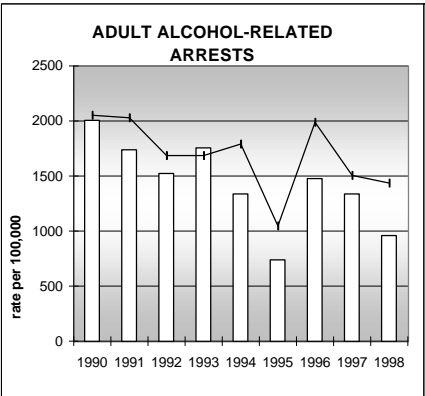

FREMONT COUNTY

HEALTHY CHILDREN AND ADULTS

KEY
columns = County
line = Colorado