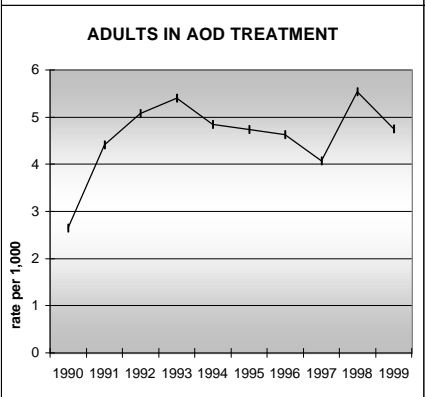

FREMONT COUNTY

HEALTHY CHILDREN AND ADULTS

KEY
columns = County
line = Colorado