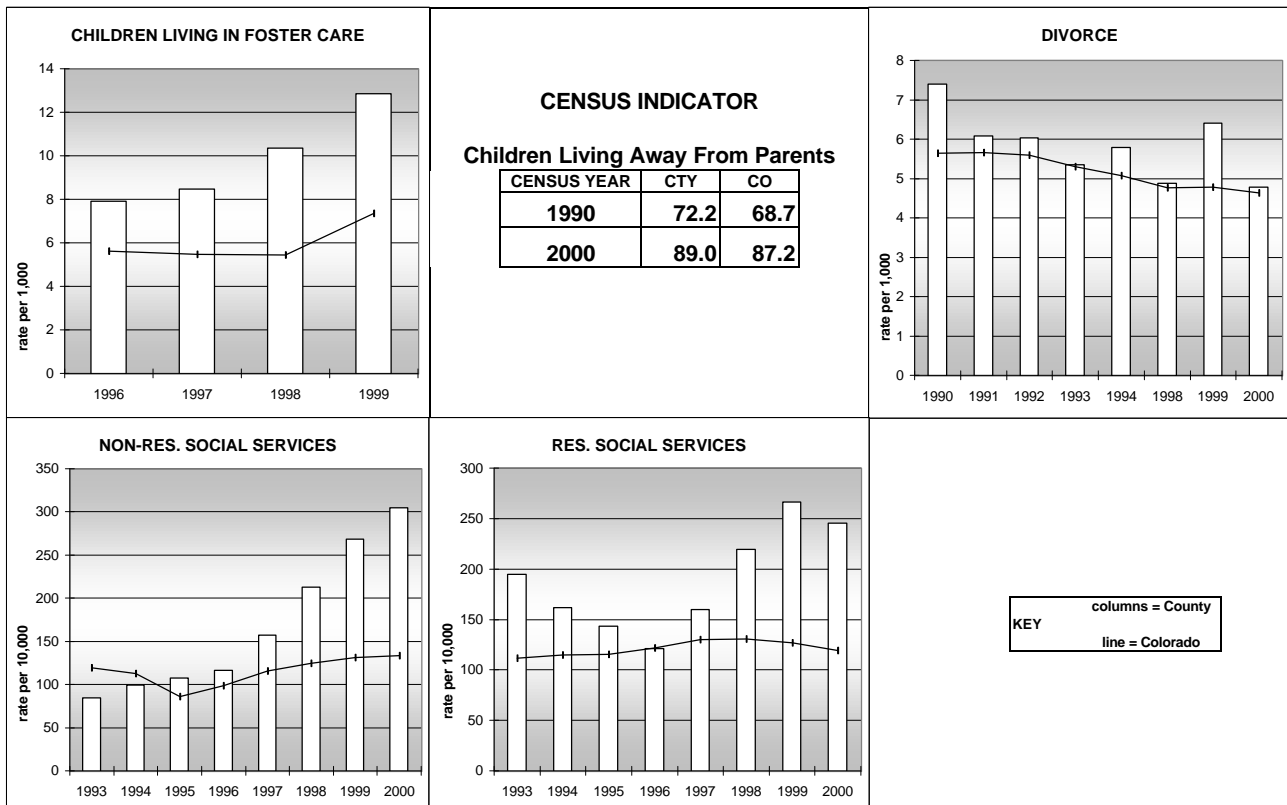

FREMONT COUNTY

POPULATION ESTIMATES (2001)

Juvenile Population	9,437
Total Population	46,748

POPULATION GROWTH (1990-2001)

	Percent	Rank
Juvenile Population	29.4	24
Total Population	45.2	16

HEALTHY BIRTHS

KEY
 columns = County
 line = Colorado

FREMONT COUNTY

HEALTHY CHILDREN AND ADULTS

KEY
 columns = County
 line = Colorado

FREMONT COUNTY

CHILDREN SUCCEEDING IN SCHOOL

STABLE FAMILIES

FREMONT COUNTY

YOUNG PEOPLE AVOIDING TROUBLE

SAFE, SUPPORTIVE, AND ENGAGED COMMUNITIES

CENSUS INDICATOR
Households in Rental Properties (%)

CENSUS YEAR	CTY	CO
1990	22.4	32.0
2000	24.1	32.7

KEY
columns = County
line = Colorado

FREMONT COUNTY

FAMILIES WITH ADEQUATE INCOME