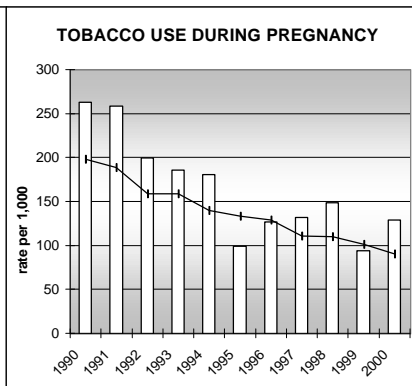

FREMONT COUNTY

POPULATION ESTIMATES (2001)

Juvenile Population	9,437
Total Population	46,748

POPULATION GROWTH (1990-2001)

	Percent	Rank
Juvenile Population	29.4	24
Total Population	45.2	16

HEALTHY BIRTHS

KEY
 columns = County
 line = Colorado