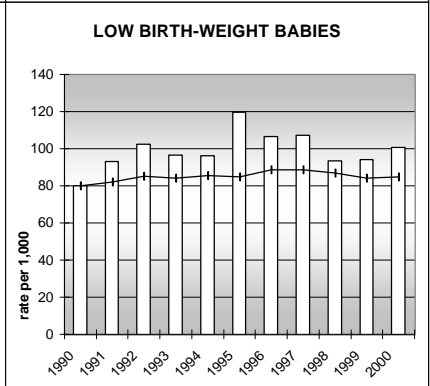

FREMONT COUNTY

POPULATION ESTIMATES (2001)

Juvenile Population	9,437
Total Population	46,748

POPULATION GROWTH (1990-2001)

	Percent	Rank
Juvenile Population	29.4	24
Total Population	45.2	16

HEALTHY BIRTHS

KEY
 columns = County
 line = Colorado