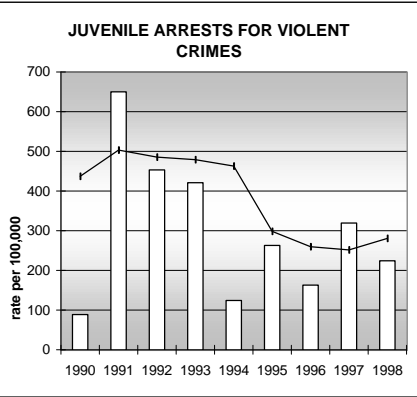

FREMONT COUNTY

POPULATION ESTIMATES (2001)

Juvenile Population	9,437
Total Population	46,748

POPULATION GROWTH (1990-2001)

	Percent	Rank
Juvenile Population	29.4	24
Total Population	45.2	16

HEALTHY BIRTHS

KEY
 columns = County
 line = Colorado

FREMONT COUNTY

HEALTHY CHILDREN AND ADULTS

KEY
 columns = County
 line = Colorado

FREMONT COUNTY

CHILDREN SUCCEEDING IN SCHOOL

STABLE FAMILIES

FREMONT COUNTY

YOUNG PEOPLE AVOIDING TROUBLE

SAFE, SUPPORTIVE, AND ENGAGED COMMUNITIES

CENSUS INDICATOR
Households in Rental Properties (%)

CENSUS YEAR	CTY	CO
1990	22.4	32.0
2000	24.1	32.7

KEY
columns = County
line = Colorado

FREMONT COUNTY

FAMILIES WITH ADEQUATE INCOME