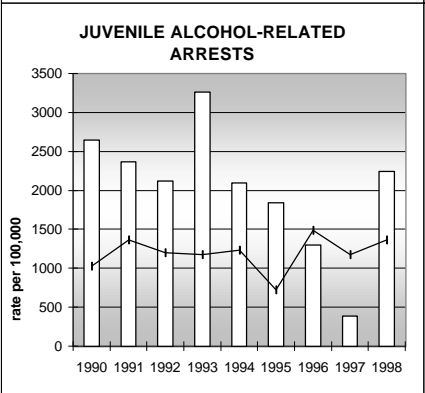

FREMONT COUNTY

HEALTHY CHILDREN AND ADULTS

KEY
columns = County
line = Colorado