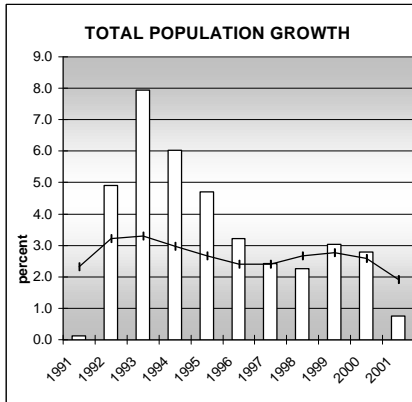

FREMONT COUNTY

POPULATION ESTIMATES (2001)

Juvenile Population	9,437
Total Population	46,748

POPULATION GROWTH (1990-2001)

	Percent	Rank
Juvenile Population	29.4	24
Total Population	45.2	16

HEALTHY BIRTHS

KEY
 columns = County
 line = Colorado