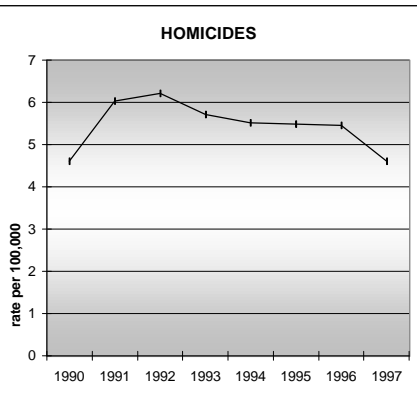

SAFE, SUPPORTIVE, AND ENGAGED COMMUNITIES

CENSUS INDICATOR
Households in Rental Properties (%)

CENSUS YEAR	CTY	CO
1990	22.4	32.0
2000	24.1	32.7