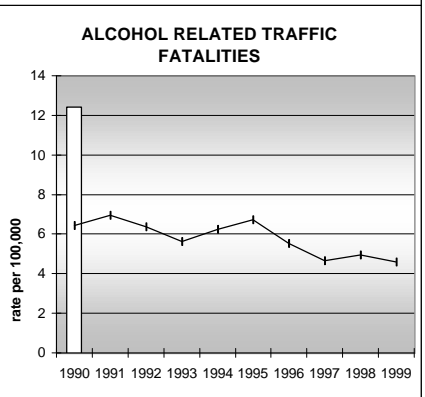

FREMONT COUNTY

HEALTHY CHILDREN AND ADULTS

KEY
columns = County
line = Colorado