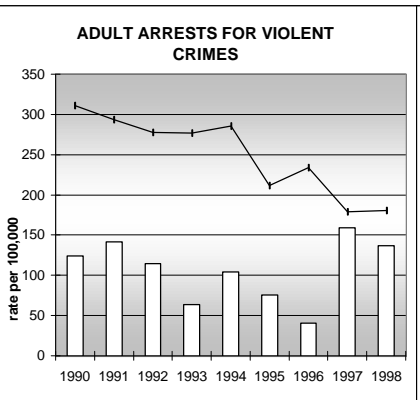

GARFIELD COUNTY

POPULATION ESTIMATES (2001)

Juvenile Population	12,258
Total Population	45,285

POPULATION GROWTH (1990-2001)

	Percent	Rank
Juvenile Population	46.7	11
Total Population	50.2	15

HEALTHY BIRTHS

KEY
 columns = County
 line = Colorado

GARFIELD COUNTY

HEALTHY CHILDREN AND ADULTS

KEY
 columns = County
 line = Colorado

GARFIELD COUNTY

CHILDREN SUCCEEDING IN SCHOOL

STABLE FAMILIES

GARFIELD COUNTY

YOUNG PEOPLE AVOIDING TROUBLE

SAFE, SUPPORTIVE, AND ENGAGED COMMUNITIES

CENSUS INDICATOR

Households in Rental Properties (%)

CENSUS YEAR	CTY	CO
1990	36.0	32.0
2000	34.8	32.7

KEY
 columns = County
 line = Colorado