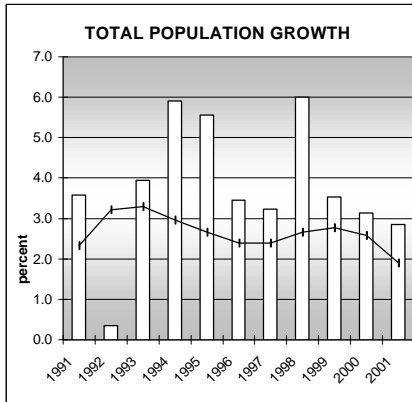

GARFIELD COUNTY

POPULATION ESTIMATES (2001)

Juvenile Population	12,258
Total Population	45,285

POPULATION GROWTH (1990-2001)

	Percent	Rank
Juvenile Population	46.7	11
Total Population	50.2	15

HEALTHY BIRTHS