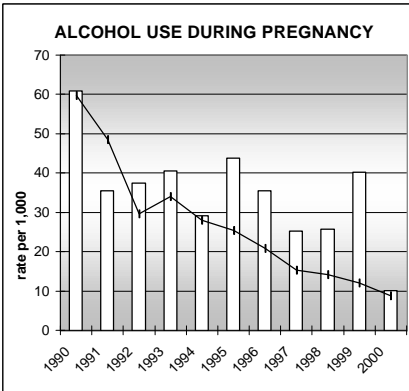

GARFIELD COUNTY

POPULATION ESTIMATES (2001)

Juvenile Population	12,258
Total Population	45,285

POPULATION GROWTH (1990-2001)

	Percent	Rank
Juvenile Population	46.7	11
Total Population	50.2	15

HEALTHY BIRTHS