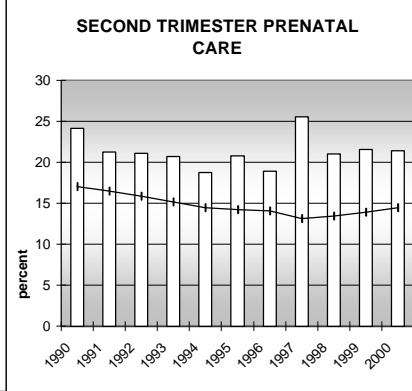

GARFIELD COUNTY

POPULATION ESTIMATES (2001)

Juvenile Population	12,258
Total Population	45,285

POPULATION GROWTH (1990-2001)

	Percent	Rank
Juvenile Population	46.7	11
Total Population	50.2	15

HEALTHY BIRTHS

KEY
 columns = County
 line = Colorado

GARFIELD COUNTY

HEALTHY CHILDREN AND ADULTS

KEY
 columns = County
 line = Colorado

GARFIELD COUNTY

CHILDREN SUCCEEDING IN SCHOOL

STABLE FAMILIES

GARFIELD COUNTY