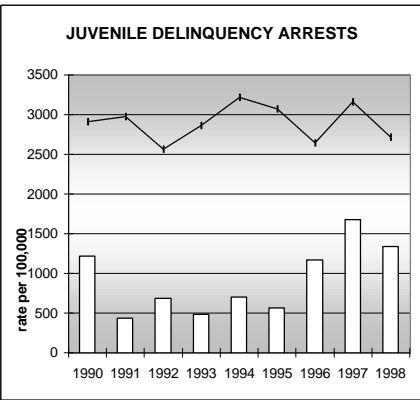

GARFIELD COUNTY

POPULATION ESTIMATES (2001)

Juvenile Population	12,258
Total Population	45,285

POPULATION GROWTH (1990-2001)

	Percent	Rank
Juvenile Population	46.7	11
Total Population	50.2	15

HEALTHY BIRTHS

KEY
 columns = County
 line = Colorado

GARFIELD COUNTY

HEALTHY CHILDREN AND ADULTS

KEY
 columns = County
 line = Colorado

GARFIELD COUNTY

CHILDREN SUCCEEDING IN SCHOOL

STABLE FAMILIES

GARFIELD COUNTY

YOUNG PEOPLE AVOIDING TROUBLE

SAFE, SUPPORTIVE, AND ENGAGED COMMUNITIES

CENSUS INDICATOR

Households in Rental Properties (%)

CENSUS YEAR	CTY	CO
1990	36.0	32.0
2000	34.8	32.7

KEY
 columns = County
 line = Colorado