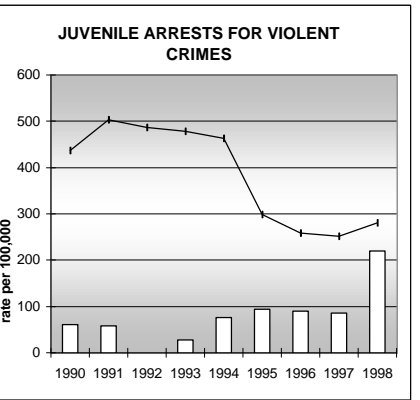

GARFIELD COUNTY

POPULATION ESTIMATES (2001)

Juvenile Population	12,258
Total Population	45,285

POPULATION GROWTH (1990-2001)

	Percent	Rank
Juvenile Population	46.7	11
Total Population	50.2	15

HEALTHY BIRTHS

KEY
 columns = County
 line = Colorado

GARFIELD COUNTY

HEALTHY CHILDREN AND ADULTS

KEY
 columns = County
 line = Colorado

GARFIELD COUNTY

CHILDREN SUCCEEDING IN SCHOOL

STABLE FAMILIES

GARFIELD COUNTY

YOUNG PEOPLE AVOIDING TROUBLE

SAFE, SUPPORTIVE, AND ENGAGED COMMUNITIES

CENSUS INDICATOR

Households in Rental Properties (%)

CENSUS YEAR	CTY	CO
1990	36.0	32.0
2000	34.8	32.7

KEY
 columns = County
 line = Colorado