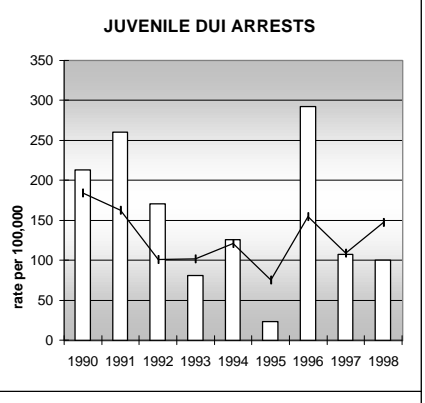

GARFIELD COUNTY

POPULATION ESTIMATES (2001)

Juvenile Population	12,258
Total Population	45,285

POPULATION GROWTH (1990-2001)

	Percent	Rank
Juvenile Population	46.7	11
Total Population	50.2	15

HEALTHY BIRTHS

KEY
 columns = County
 line = Colorado

GARFIELD COUNTY

HEALTHY CHILDREN AND ADULTS

KEY
 columns = County
 line = Colorado

GARFIELD COUNTY

CHILDREN SUCCEEDING IN SCHOOL

STABLE FAMILIES

GARFIELD COUNTY