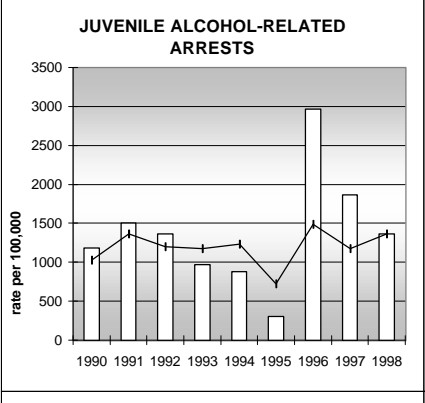

GARFIELD COUNTY

HEALTHY CHILDREN AND ADULTS

KEY
columns = County
line = Colorado