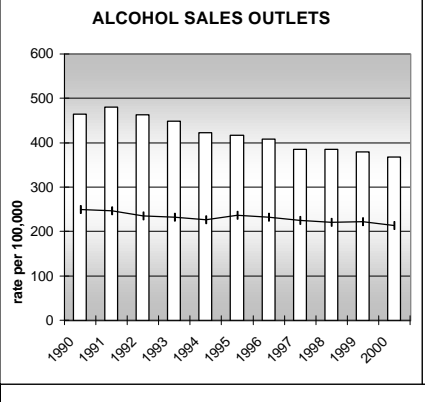

GARFIELD COUNTY

HEALTHY CHILDREN AND ADULTS

KEY
columns = County
line = Colorado