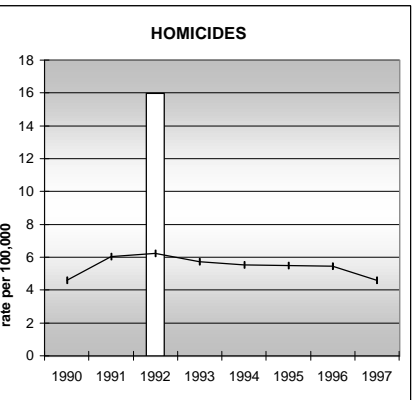

GARFIELD COUNTY

POPULATION ESTIMATES (2001)

Juvenile Population	12,258
Total Population	45,285

POPULATION GROWTH (1990-2001)

	Percent	Rank
Juvenile Population	46.7	11
Total Population	50.2	15

HEALTHY BIRTHS

KEY
 columns = County
 line = Colorado

GARFIELD COUNTY

HEALTHY CHILDREN AND ADULTS

KEY
 columns = County
 line = Colorado

GARFIELD COUNTY

CHILDREN SUCCEEDING IN SCHOOL

STABLE FAMILIES

GARFIELD COUNTY

YOUNG PEOPLE AVOIDING TROUBLE

SAFE, SUPPORTIVE, AND ENGAGED COMMUNITIES

CENSUS INDICATOR

Households in Rental Properties (%)

CENSUS YEAR	CTY	CO
1990	36.0	32.0
2000	34.8	32.7

KEY
 columns = County
 line = Colorado