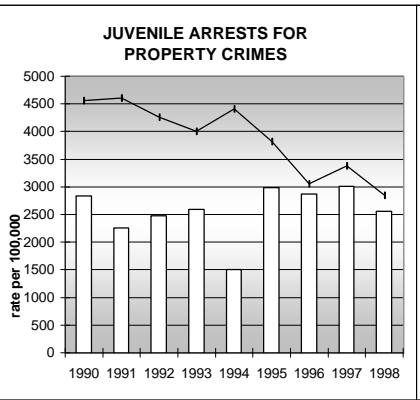

GARFIELD COUNTY

POPULATION ESTIMATES (2001)

Juvenile Population	12,258
Total Population	45,285

POPULATION GROWTH (1990-2001)

	Percent	Rank
Juvenile Population	46.7	11
Total Population	50.2	15

HEALTHY BIRTHS

KEY
 columns = County
 line = Colorado

GARFIELD COUNTY

HEALTHY CHILDREN AND ADULTS

KEY
 columns = County
 line = Colorado

GARFIELD COUNTY

CHILDREN SUCCEEDING IN SCHOOL

STABLE FAMILIES

GARFIELD COUNTY

YOUNG PEOPLE AVOIDING TROUBLE

SAFE, SUPPORTIVE, AND ENGAGED COMMUNITIES

CENSUS INDICATOR

Households in Rental Properties (%)

CENSUS YEAR	CTY	CO
1990	36.0	32.0
2000	34.8	32.7

KEY
 columns = County
 line = Colorado