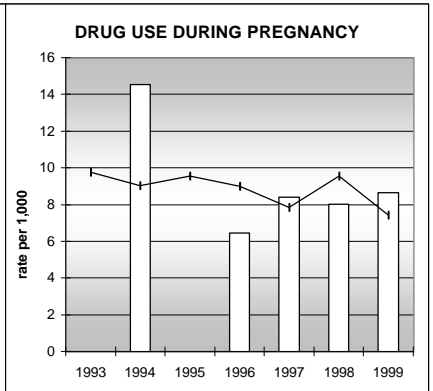

GARFIELD COUNTY

POPULATION ESTIMATES (2001)

Juvenile Population	12,258
Total Population	45,285

POPULATION GROWTH (1990-2001)

	Percent	Rank
Juvenile Population	46.7	11
Total Population	50.2	15

HEALTHY BIRTHS