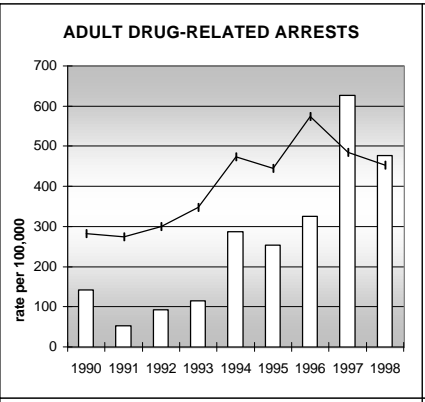

GARFIELD COUNTY

HEALTHY CHILDREN AND ADULTS

KEY
columns = County
line = Colorado