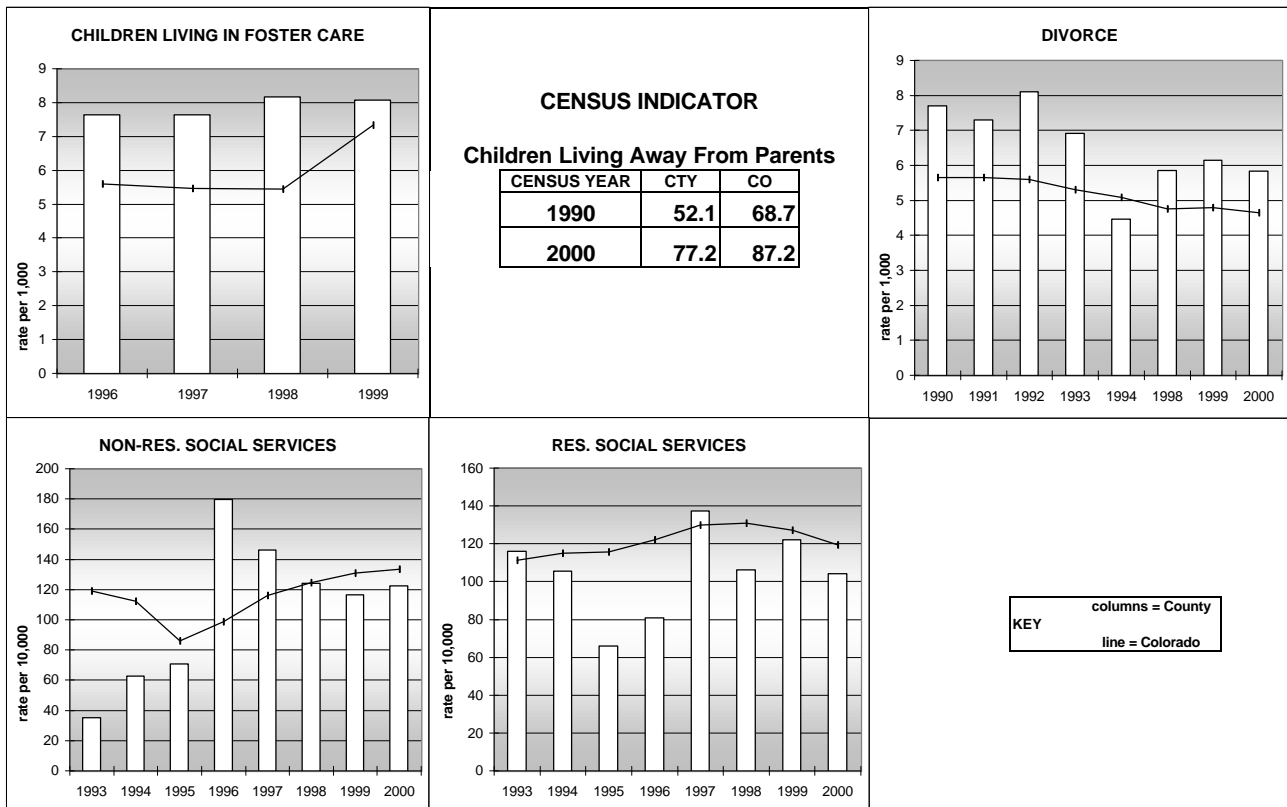

GARFIELD COUNTY

POPULATION ESTIMATES (2001)

Juvenile Population	12,258
Total Population	45,285

POPULATION GROWTH (1990-2001)

	Percent	Rank
Juvenile Population	46.7	11
Total Population	50.2	15

HEALTHY BIRTHS

KEY
 columns = County
 line = Colorado

GARFIELD COUNTY

HEALTHY CHILDREN AND ADULTS

KEY
 columns = County
 line = Colorado

GARFIELD COUNTY

CHILDREN SUCCEEDING IN SCHOOL

STABLE FAMILIES

GARFIELD COUNTY

YOUNG PEOPLE AVOIDING TROUBLE

SAFE, SUPPORTIVE, AND ENGAGED COMMUNITIES

CENSUS INDICATOR

Households in Rental Properties (%)

CENSUS YEAR	CTY	CO
1990	36.0	32.0
2000	34.8	32.7

KEY
 columns = County
 line = Colorado

GARFIELD COUNTY

FAMILIES WITH ADEQUATE INCOME

NOTES:
