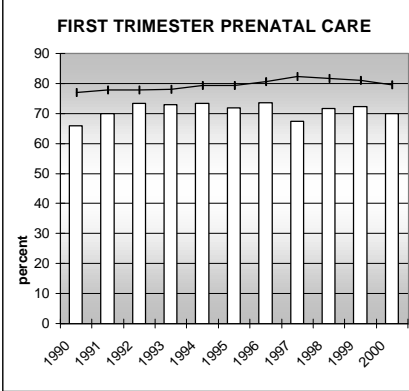

GARFIELD COUNTY

POPULATION ESTIMATES (2001)

Juvenile Population	12,258
Total Population	45,285

POPULATION GROWTH (1990-2001)

	Percent	Rank
Juvenile Population	46.7	11
Total Population	50.2	15

HEALTHY BIRTHS

KEY
 columns = County
 line = Colorado

GARFIELD COUNTY

HEALTHY CHILDREN AND ADULTS

KEY
 columns = County
 line = Colorado

GARFIELD COUNTY

CHILDREN SUCCEEDING IN SCHOOL

STABLE FAMILIES

GARFIELD COUNTY