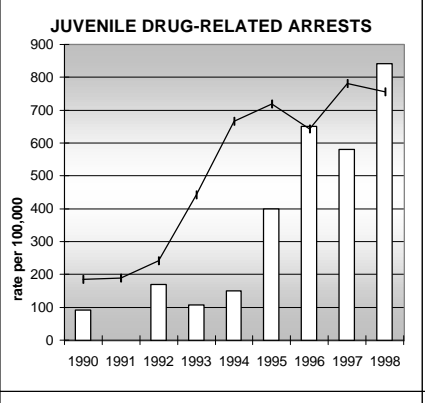

GARFIELD COUNTY

HEALTHY CHILDREN AND ADULTS

KEY
columns = County
line = Colorado