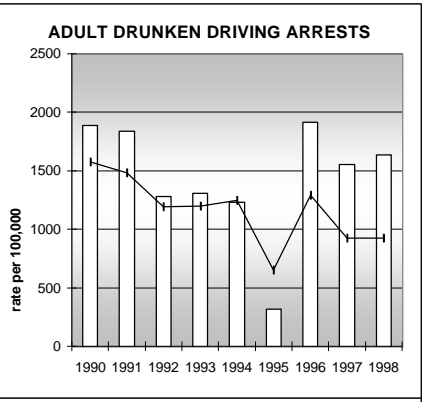

GARFIELD COUNTY

HEALTHY CHILDREN AND ADULTS

KEY
columns = County
line = Colorado