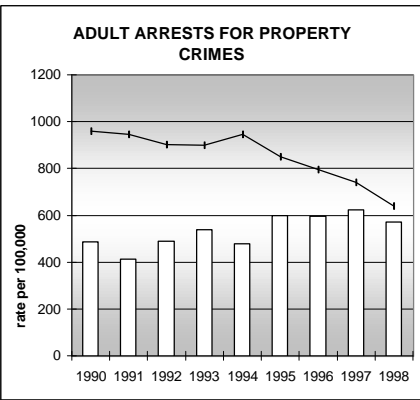

GARFIELD COUNTY

POPULATION ESTIMATES (2001)

Juvenile Population	12,258
Total Population	45,285

POPULATION GROWTH (1990-2001)

	Percent	Rank
Juvenile Population	46.7	11
Total Population	50.2	15

HEALTHY BIRTHS

KEY
 columns = County
 line = Colorado

GARFIELD COUNTY

HEALTHY CHILDREN AND ADULTS

KEY
 columns = County
 line = Colorado

GARFIELD COUNTY

CHILDREN SUCCEEDING IN SCHOOL

STABLE FAMILIES

GARFIELD COUNTY

YOUNG PEOPLE AVOIDING TROUBLE

SAFE, SUPPORTIVE, AND ENGAGED COMMUNITIES

CENSUS INDICATOR

Households in Rental Properties (%)

CENSUS YEAR	CTY	CO
1990	36.0	32.0
2000	34.8	32.7

KEY
 columns = County
 line = Colorado