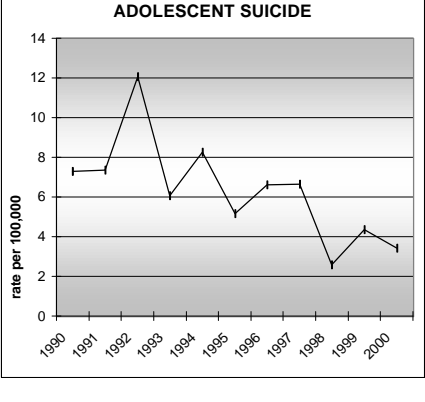

GARFIELD COUNTY

POPULATION ESTIMATES (2001)

Juvenile Population	12,258
Total Population	45,285

POPULATION GROWTH (1990-2001)

	Percent	Rank
Juvenile Population	46.7	11
Total Population	50.2	15

HEALTHY BIRTHS

KEY
 columns = County
 line = Colorado

GARFIELD COUNTY

HEALTHY CHILDREN AND ADULTS

KEY
 columns = County
 line = Colorado

GARFIELD COUNTY

CHILDREN SUCCEEDING IN SCHOOL

STABLE FAMILIES

GARFIELD COUNTY