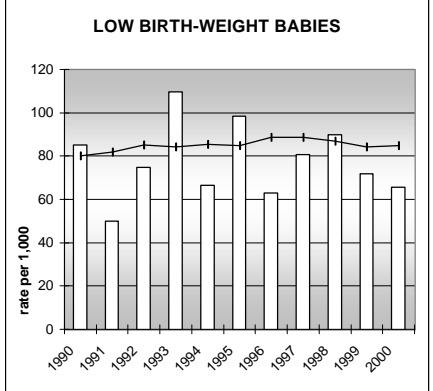

GARFIELD COUNTY

POPULATION ESTIMATES (2001)

Juvenile Population	12,258
Total Population	45,285

POPULATION GROWTH (1990-2001)

	Percent	Rank
Juvenile Population	46.7	11
Total Population	50.2	15

HEALTHY BIRTHS