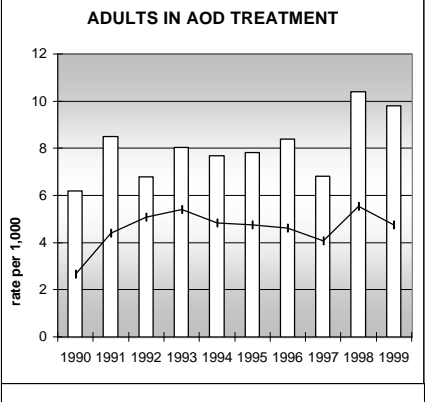

GARFIELD COUNTY

HEALTHY CHILDREN AND ADULTS

KEY
columns = County
line = Colorado