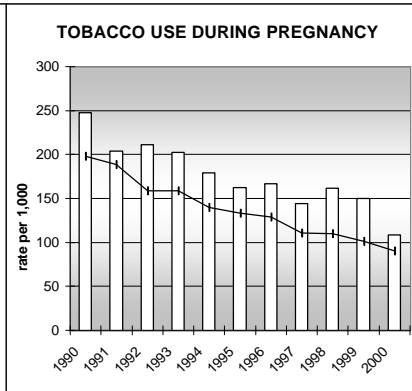

GARFIELD COUNTY

POPULATION ESTIMATES (2001)

Juvenile Population	12,258
Total Population	45,285

POPULATION GROWTH (1990-2001)

	Percent	Rank
Juvenile Population	46.7	11
Total Population	50.2	15

HEALTHY BIRTHS