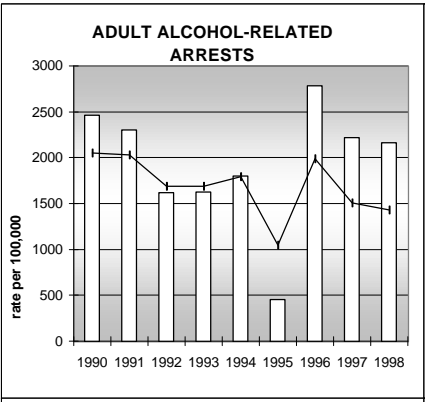

GARFIELD COUNTY

HEALTHY CHILDREN AND ADULTS

KEY
columns = County
line = Colorado