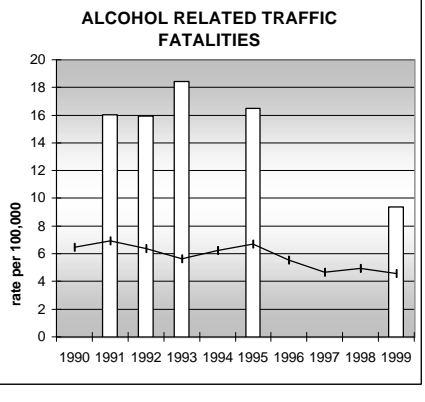

GARFIELD COUNTY

HEALTHY CHILDREN AND ADULTS

KEY
columns = County
line = Colorado