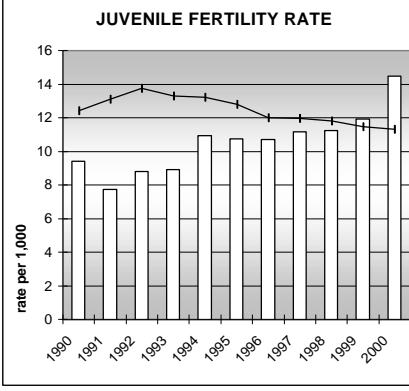

GARFIELD COUNTY

POPULATION ESTIMATES (2001)

Juvenile Population	12,258
Total Population	45,285

POPULATION GROWTH (1990-2001)

	Percent	Rank
Juvenile Population	46.7	11
Total Population	50.2	15

HEALTHY BIRTHS