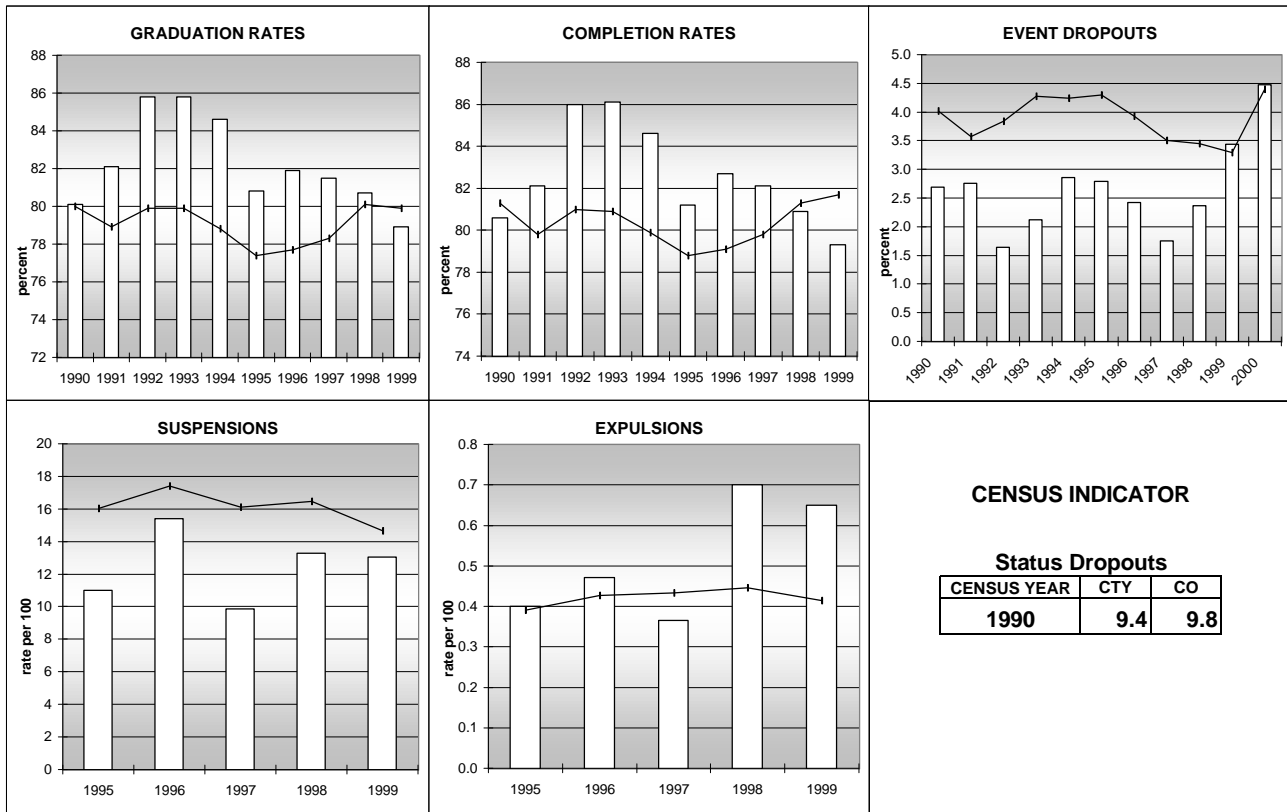

GARFIELD COUNTY

POPULATION ESTIMATES (2001)

Juvenile Population	12,258
Total Population	45,285

POPULATION GROWTH (1990-2001)

	Percent	Rank
Juvenile Population	46.7	11
Total Population	50.2	15

HEALTHY BIRTHS

KEY
 columns = County
 line = Colorado

GARFIELD COUNTY

HEALTHY CHILDREN AND ADULTS

KEY
 columns = County
 line = Colorado

GARFIELD COUNTY

CHILDREN SUCCEEDING IN SCHOOL

STABLE FAMILIES

GARFIELD COUNTY

YOUNG PEOPLE AVOIDING TROUBLE

SAFE, SUPPORTIVE, AND ENGAGED COMMUNITIES

CENSUS INDICATOR

Households in Rental Properties (%)

CENSUS YEAR	CTY	CO
1990	36.0	32.0
2000	34.8	32.7

KEY
 columns = County
 line = Colorado