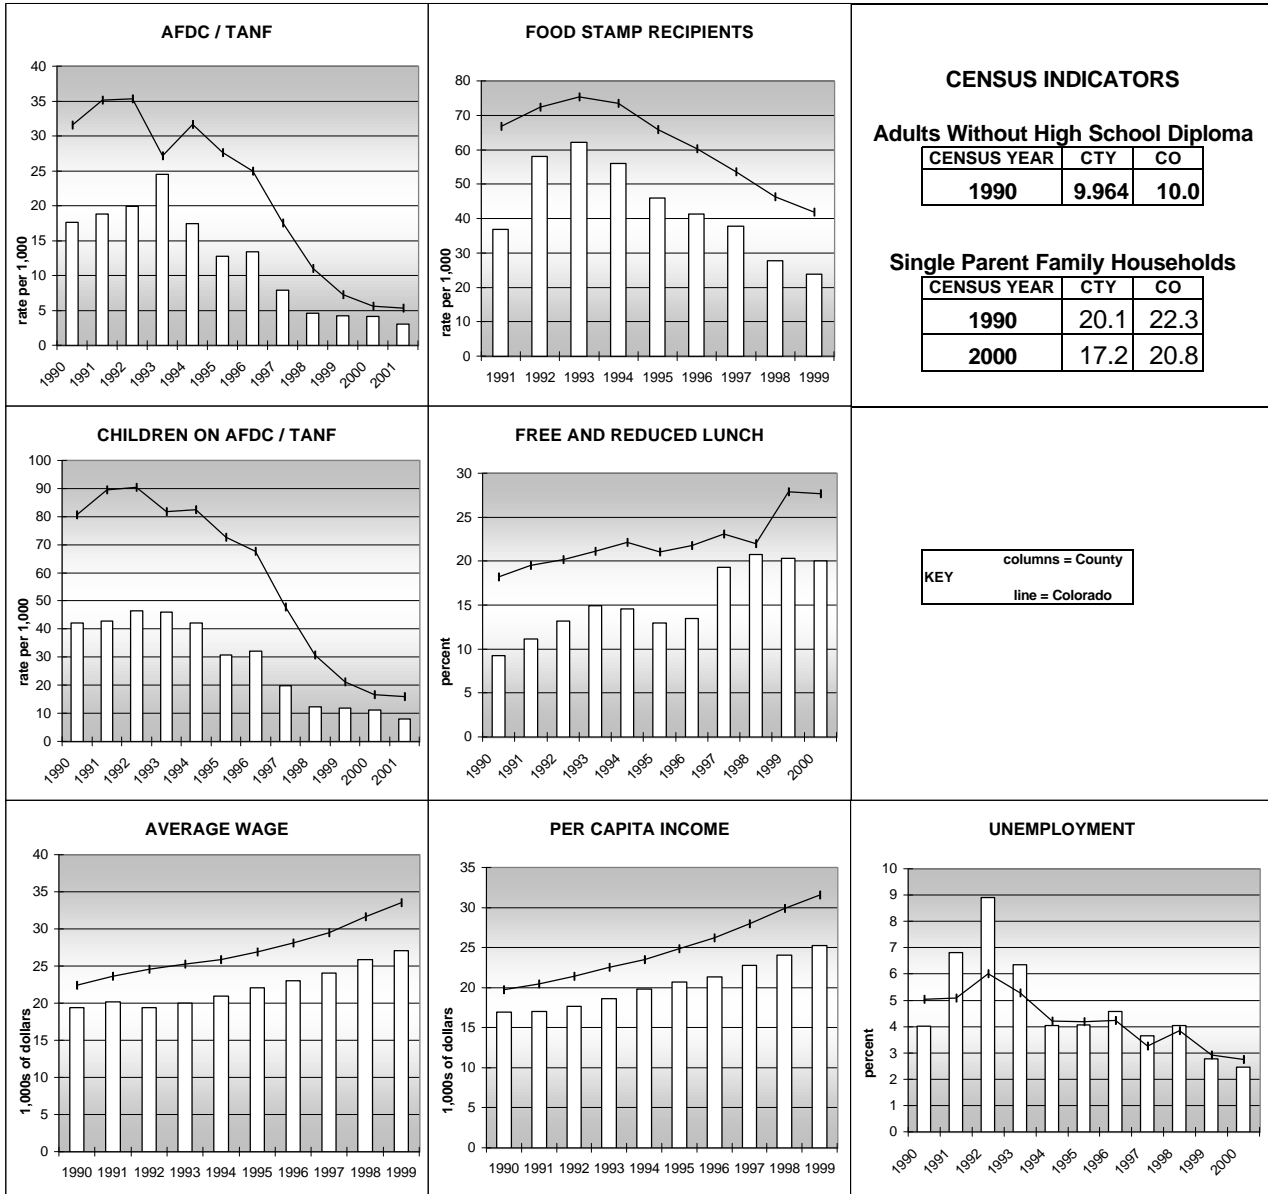

KEY
 columns = County
 line = Colorado

GARFIELD COUNTY

HEALTHY CHILDREN AND ADULTS

KEY
 columns = County
 line = Colorado

GARFIELD COUNTY

CHILDREN SUCCEEDING IN SCHOOL

STABLE FAMILIES

GARFIELD COUNTY

YOUNG PEOPLE AVOIDING TROUBLE

SAFE, SUPPORTIVE, AND ENGAGED COMMUNITIES

CENSUS INDICATOR

Households in Rental Properties (%)

CENSUS YEAR	CTY	CO
1990	36.0	32.0
2000	34.8	32.7

KEY
 columns = County
 line = Colorado

GARFIELD COUNTY

FAMILIES WITH ADEQUATE INCOME

NOTES:
