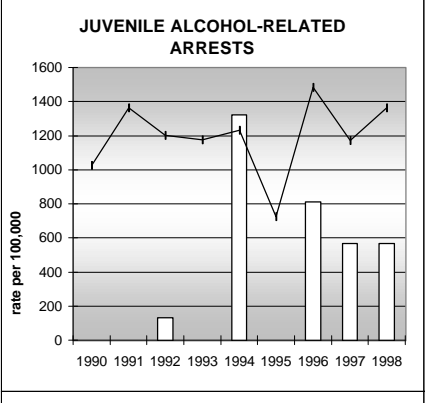

HUERFANO COUNTY

HEALTHY CHILDREN AND ADULTS

KEY
columns = County
line = Colorado