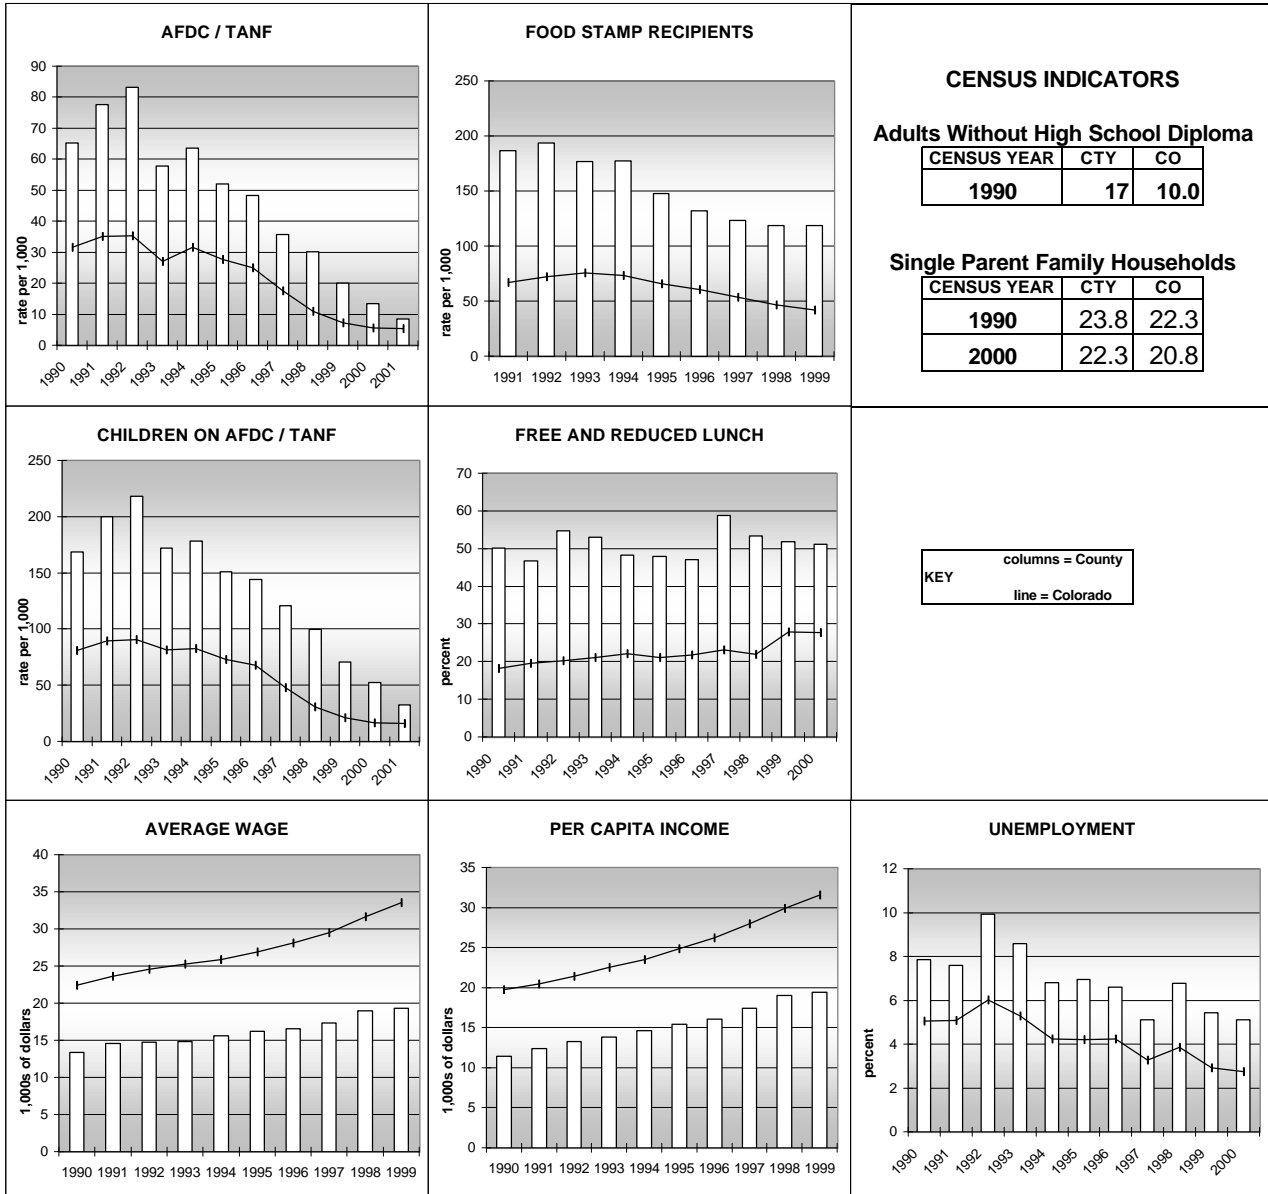

HUERFANO COUNTY

FAMILIES WITH ADEQUATE INCOME

NOTES: