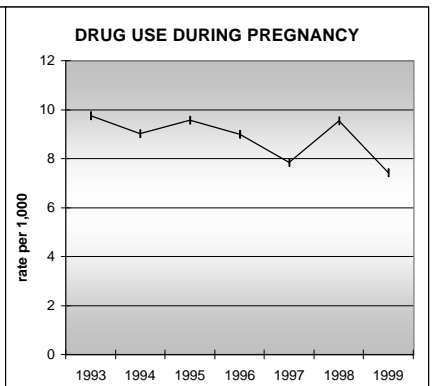

HEALTHY BIRTHS

KEY
columns = County
line = Colorado