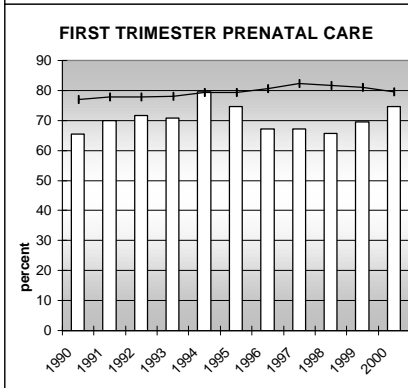

# HUERFANO COUNTY

**POPULATION ESTIMATES (2001)**

Juvenile Population	1,642
Total Population	8,123

---

**POPULATION GROWTH (1990-2001)**

	Percent	Rank
Juvenile Population	5.5	45
Total Population	35.3	27

## HEALTHY BIRTHS

**KEY**  
 columns = County  
 line = Colorado