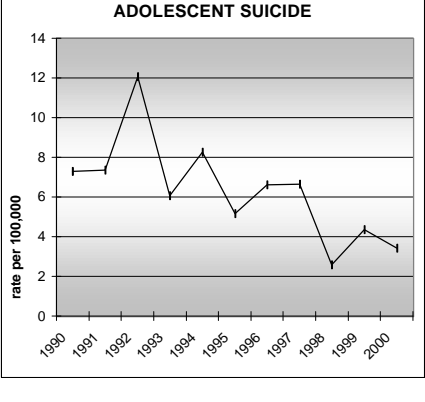

HUERFANO COUNTY

HEALTHY CHILDREN AND ADULTS

KEY
columns = County
line = Colorado