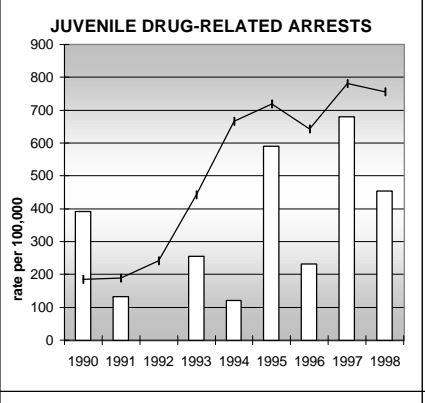

HUERFANO COUNTY

HEALTHY CHILDREN AND ADULTS

KEY
columns = County
line = Colorado