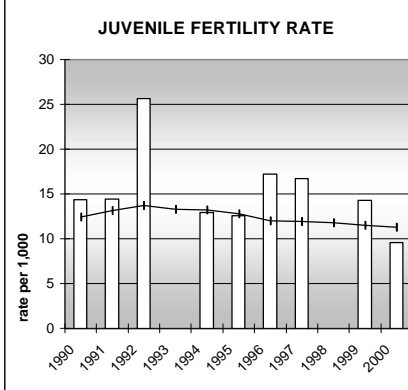

HEALTHY BIRTHS

KEY
columns = County
line = Colorado