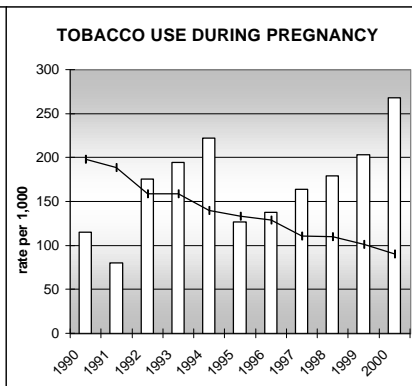

HEALTHY BIRTHS

KEY
columns = County
line = Colorado