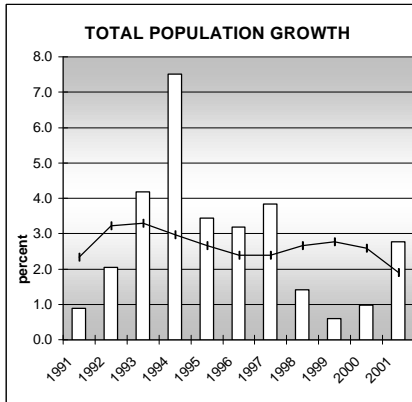

# HUERFANO COUNTY

**POPULATION ESTIMATES (2001)**

Juvenile Population	1,642
Total Population	8,123

---

**POPULATION GROWTH (1990-2001)**

	Percent	Rank
Juvenile Population	5.5	45
Total Population	35.3	27

## HEALTHY BIRTHS

**KEY**  
 columns = County  
 line = Colorado