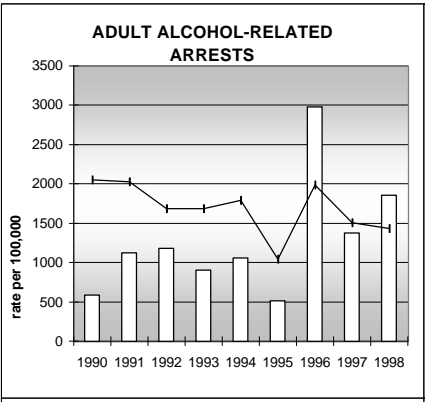

HUERFANO COUNTY

HEALTHY CHILDREN AND ADULTS

KEY
columns = County
line = Colorado