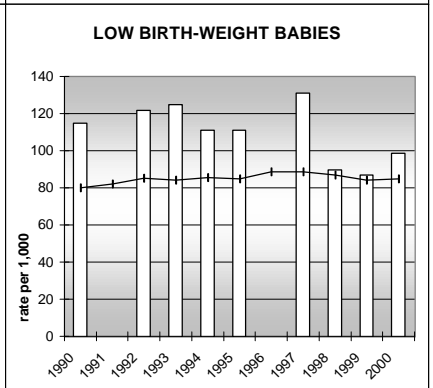

# HUERFANO COUNTY

**POPULATION ESTIMATES (2001)**

Juvenile Population	1,642
Total Population	8,123

---

**POPULATION GROWTH (1990-2001)**

	Percent	Rank
Juvenile Population	5.5	45
Total Population	35.3	27

## HEALTHY BIRTHS

**KEY**  
 columns = County  
 line = Colorado