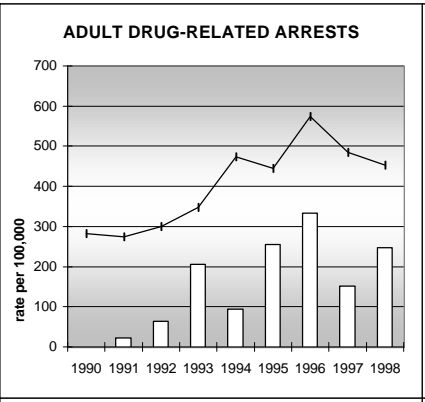

HUERFANO COUNTY

HEALTHY CHILDREN AND ADULTS

KEY
columns = County
line = Colorado