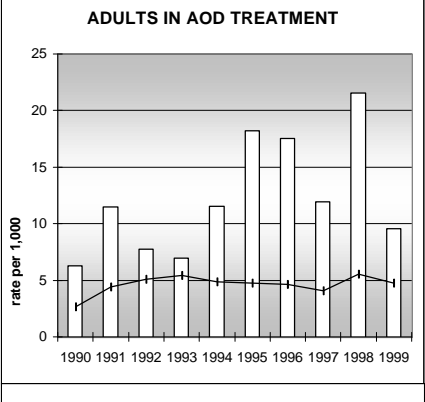

HUERFANO COUNTY

HEALTHY CHILDREN AND ADULTS

KEY
columns = County
line = Colorado