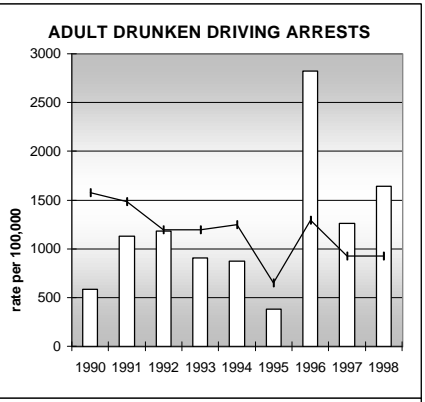

HUERFANO COUNTY

HEALTHY CHILDREN AND ADULTS

KEY
columns = County
line = Colorado