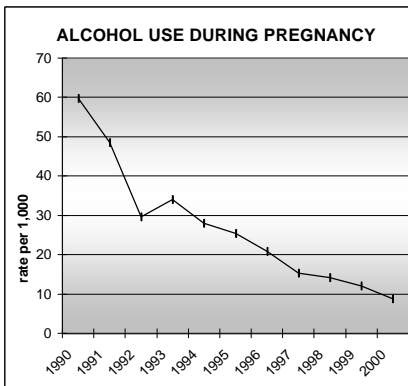

HEALTHY BIRTHS

KEY
columns = County
line = Colorado