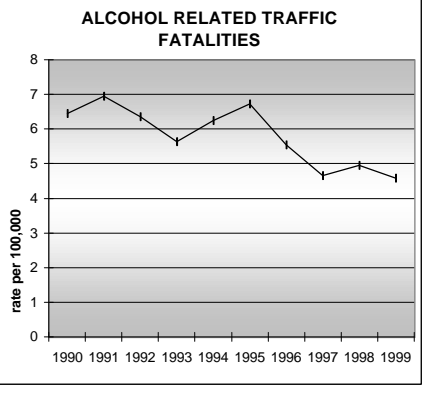

HUERFANO COUNTY

HEALTHY CHILDREN AND ADULTS

KEY
columns = County
line = Colorado