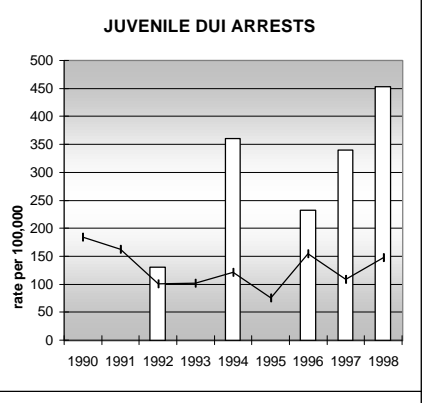

HUERFANO COUNTY

HEALTHY CHILDREN AND ADULTS

KEY
columns = County
line = Colorado