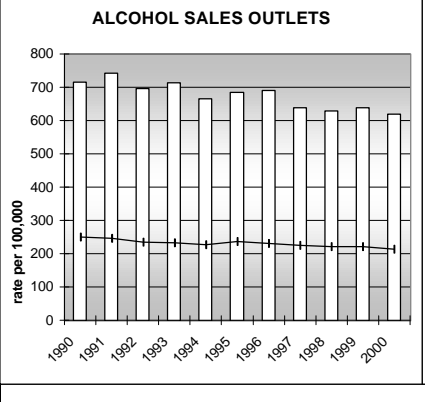

HUERFANO COUNTY

HEALTHY CHILDREN AND ADULTS

KEY
columns = County
line = Colorado