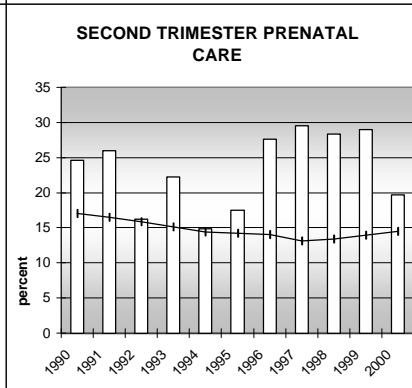

# HUERFANO COUNTY

**POPULATION ESTIMATES (2001)**

Juvenile Population	1,642
Total Population	8,123

---

**POPULATION GROWTH (1990-2001)**

	Percent	Rank
Juvenile Population	5.5	45
Total Population	35.3	27

## HEALTHY BIRTHS

**KEY**  
 columns = County  
 line = Colorado