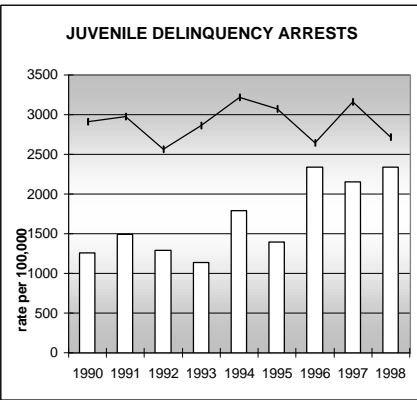

JEFFERSON COUNTY

POPULATION ESTIMATES (2001)

Juvenile Population	132,982
Total Population	534,043

POPULATION GROWTH (1990-2001)

	Percent	Rank
Juvenile Population	13.8	35
Total Population	21.4	40

HEALTHY BIRTHS

columns = County
 KEY line = Colorado

JEFFERSON COUNTY

HEALTHY CHILDREN AND ADULTS

KEY
 columns = County
 line = Colorado

JEFFERSON COUNTY

CHILDREN SUCCEEDING IN SCHOOL

STABLE FAMILIES

JEFFERSON COUNTY

YOUNG PEOPLE AVOIDING TROUBLE

SAFE, SUPPORTIVE, AND ENGAGED COMMUNITIES

CENSUS INDICATOR

Households in Rental Properties (%)

CENSUS YEAR	CTY	CO
1990	27.6	32.0
2000	27.5	32.7

KEY
 columns = County
 line = Colorado