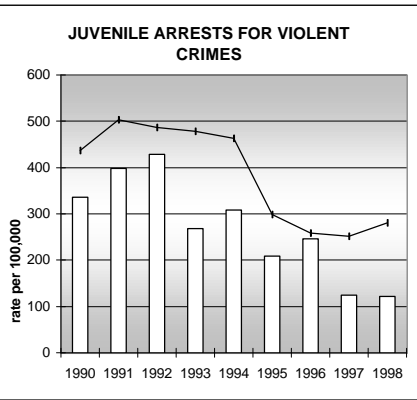

JEFFERSON COUNTY

POPULATION ESTIMATES (2001)

Juvenile Population	132,982
Total Population	534,043

POPULATION GROWTH (1990-2001)

	Percent	Rank
Juvenile Population	13.8	35
Total Population	21.4	40

HEALTHY BIRTHS

columns = County
 KEY line = Colorado

JEFFERSON COUNTY

HEALTHY CHILDREN AND ADULTS

KEY
 columns = County
 line = Colorado

JEFFERSON COUNTY

CHILDREN SUCCEEDING IN SCHOOL

STABLE FAMILIES

JEFFERSON COUNTY

YOUNG PEOPLE AVOIDING TROUBLE

SAFE, SUPPORTIVE, AND ENGAGED COMMUNITIES

CENSUS INDICATOR

Households in Rental Properties (%)

CENSUS YEAR	CTY	CO
1990	27.6	32.0
2000	27.5	32.7

KEY
 columns = County
 line = Colorado