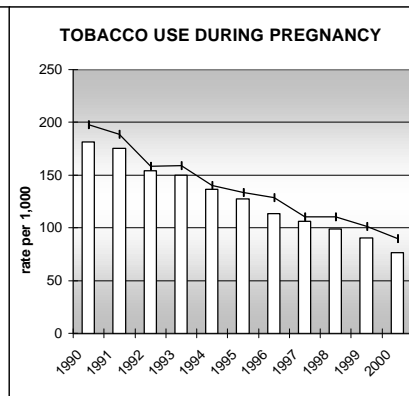

JEFFERSON COUNTY

POPULATION ESTIMATES (2001)

Juvenile Population	132,982
Total Population	534,043

POPULATION GROWTH (1990-2001)

	Percent	Rank
Juvenile Population	13.8	35
Total Population	21.4	40

HEALTHY BIRTHS