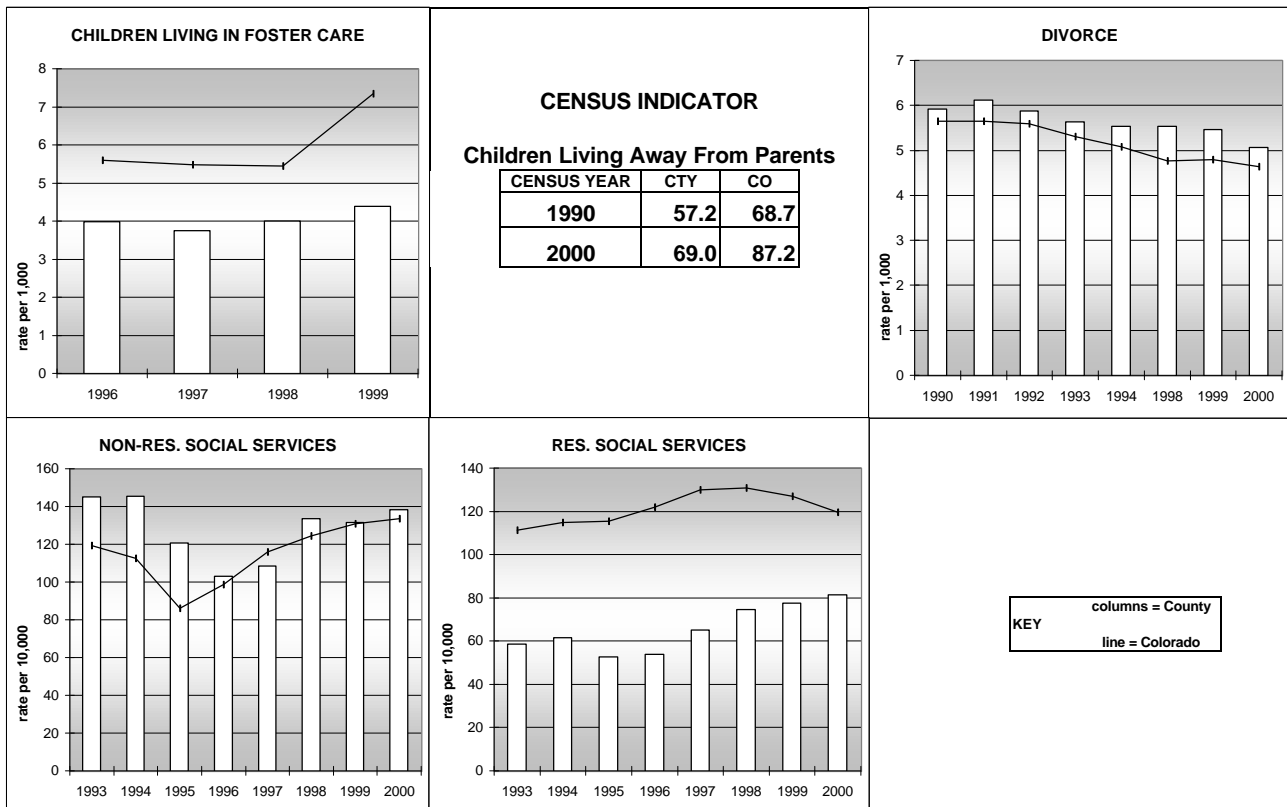

JEFFERSON COUNTY

POPULATION ESTIMATES (2001)

Juvenile Population	132,982
Total Population	534,043

POPULATION GROWTH (1990-2001)

	Percent	Rank
Juvenile Population	13.8	35
Total Population	21.4	40

HEALTHY BIRTHS

columns = County
 KEY line = Colorado

JEFFERSON COUNTY

HEALTHY CHILDREN AND ADULTS

KEY
 columns = County
 line = Colorado

JEFFERSON COUNTY

CHILDREN SUCCEEDING IN SCHOOL

STABLE FAMILIES

JEFFERSON COUNTY

YOUNG PEOPLE AVOIDING TROUBLE

SAFE, SUPPORTIVE, AND ENGAGED COMMUNITIES

CENSUS INDICATOR

Households in Rental Properties (%)

CENSUS YEAR	CTY	CO
1990	27.6	32.0
2000	27.5	32.7

KEY
 columns = County
 line = Colorado