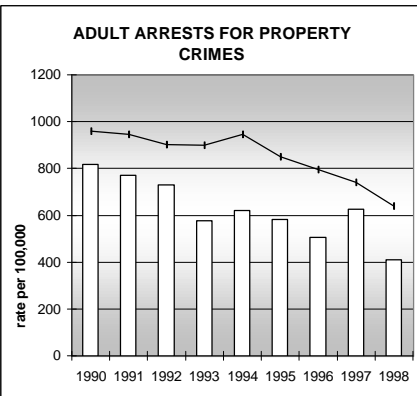

JEFFERSON COUNTY

POPULATION ESTIMATES (2001)

Juvenile Population	132,982
Total Population	534,043

POPULATION GROWTH (1990-2001)

	Percent	Rank
Juvenile Population	13.8	35
Total Population	21.4	40

HEALTHY BIRTHS

columns = County
 KEY line = Colorado

JEFFERSON COUNTY

HEALTHY CHILDREN AND ADULTS

KEY
 columns = County
 line = Colorado

JEFFERSON COUNTY

CHILDREN SUCCEEDING IN SCHOOL

STABLE FAMILIES

JEFFERSON COUNTY

YOUNG PEOPLE AVOIDING TROUBLE

SAFE, SUPPORTIVE, AND ENGAGED COMMUNITIES

CENSUS INDICATOR

Households in Rental Properties (%)

CENSUS YEAR	CTY	CO
1990	27.6	32.0
2000	27.5	32.7

KEY
 columns = County
 line = Colorado