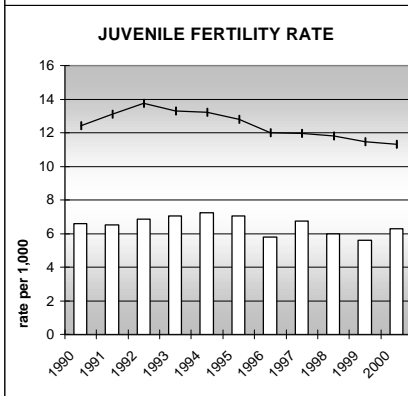

JEFFERSON COUNTY

POPULATION ESTIMATES (2001)

Juvenile Population	132,982
Total Population	534,043

POPULATION GROWTH (1990-2001)

	Percent	Rank
Juvenile Population	13.8	35
Total Population	21.4	40

HEALTHY BIRTHS