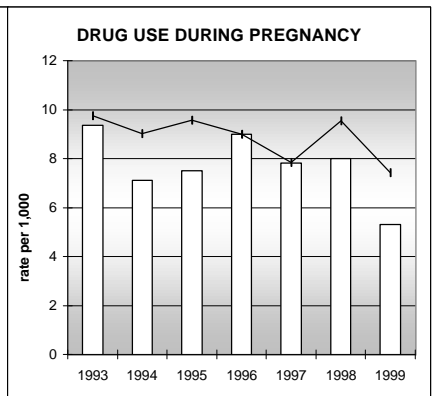

JEFFERSON COUNTY

POPULATION ESTIMATES (2001)

Juvenile Population	132,982
Total Population	534,043

POPULATION GROWTH (1990-2001)

	Percent	Rank
Juvenile Population	13.8	35
Total Population	21.4	40

HEALTHY BIRTHS