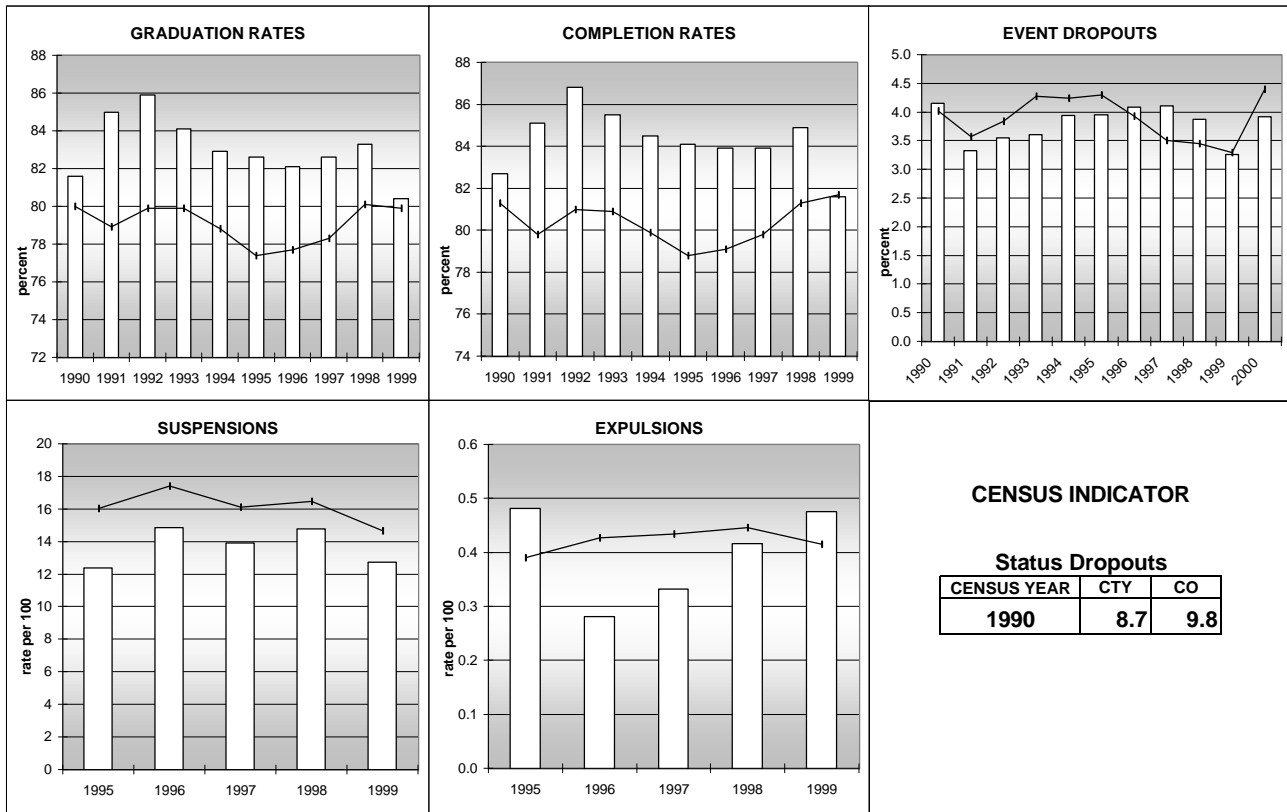

JEFFERSON COUNTY

POPULATION ESTIMATES (2001)

Juvenile Population	132,982
Total Population	534,043

POPULATION GROWTH (1990-2001)

	Percent	Rank
Juvenile Population	13.8	35
Total Population	21.4	40

HEALTHY BIRTHS

columns = County
 KEY line = Colorado

JEFFERSON COUNTY

HEALTHY CHILDREN AND ADULTS

KEY
 columns = County
 line = Colorado

JEFFERSON COUNTY

CHILDREN SUCCEEDING IN SCHOOL

STABLE FAMILIES

JEFFERSON COUNTY

YOUNG PEOPLE AVOIDING TROUBLE

SAFE, SUPPORTIVE, AND ENGAGED COMMUNITIES

CENSUS INDICATOR

Households in Rental Properties (%)

CENSUS YEAR	CTY	CO
1990	27.6	32.0
2000	27.5	32.7

KEY
 columns = County
 line = Colorado