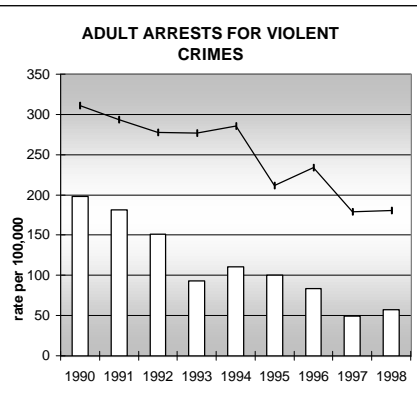

JEFFERSON COUNTY

POPULATION ESTIMATES (2001)

Juvenile Population	132,982
Total Population	534,043

POPULATION GROWTH (1990-2001)

	Percent	Rank
Juvenile Population	13.8	35
Total Population	21.4	40

HEALTHY BIRTHS

columns = County
 KEY line = Colorado

JEFFERSON COUNTY

HEALTHY CHILDREN AND ADULTS

KEY
 columns = County
 line = Colorado

JEFFERSON COUNTY

CHILDREN SUCCEEDING IN SCHOOL

STABLE FAMILIES

JEFFERSON COUNTY

YOUNG PEOPLE AVOIDING TROUBLE

SAFE, SUPPORTIVE, AND ENGAGED COMMUNITIES

CENSUS INDICATOR

Households in Rental Properties (%)

CENSUS YEAR	CTY	CO
1990	27.6	32.0
2000	27.5	32.7

KEY
 columns = County
 line = Colorado