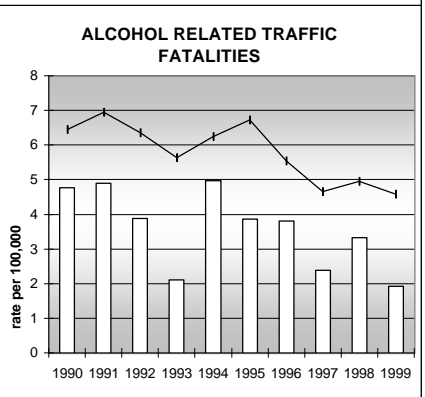

JEFFERSON COUNTY

HEALTHY CHILDREN AND ADULTS

KEY
columns = County
line = Colorado