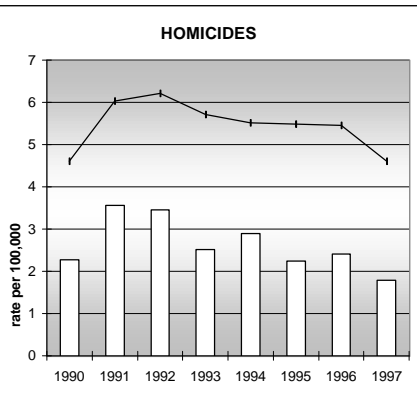

JEFFERSON COUNTY

POPULATION ESTIMATES (2001)

Juvenile Population	132,982
Total Population	534,043

POPULATION GROWTH (1990-2001)

	Percent	Rank
Juvenile Population	13.8	35
Total Population	21.4	40

HEALTHY BIRTHS

columns = County
 KEY line = Colorado

JEFFERSON COUNTY

HEALTHY CHILDREN AND ADULTS

KEY
 columns = County
 line = Colorado

JEFFERSON COUNTY

CHILDREN SUCCEEDING IN SCHOOL

STABLE FAMILIES

JEFFERSON COUNTY

YOUNG PEOPLE AVOIDING TROUBLE

SAFE, SUPPORTIVE, AND ENGAGED COMMUNITIES

CENSUS INDICATOR

Households in Rental Properties (%)

CENSUS YEAR	CTY	CO
1990	27.6	32.0
2000	27.5	32.7

KEY
 columns = County
 line = Colorado