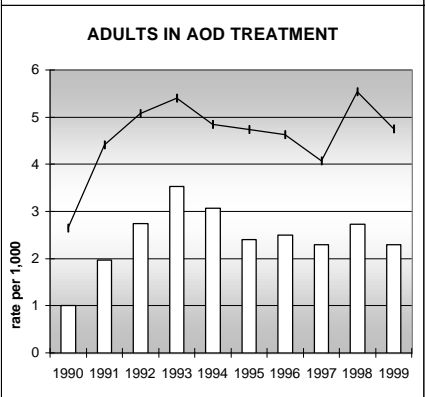

JEFFERSON COUNTY

HEALTHY CHILDREN AND ADULTS

KEY
columns = County
line = Colorado