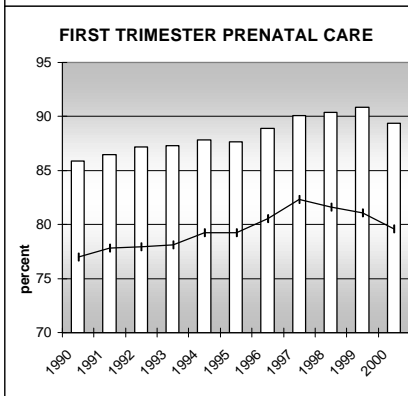

JEFFERSON COUNTY

POPULATION ESTIMATES (2001)

Juvenile Population	132,982
Total Population	534,043

POPULATION GROWTH (1990-2001)

	Percent	Rank
Juvenile Population	13.8	35
Total Population	21.4	40

HEALTHY BIRTHS

columns = County
 KEY line = Colorado

JEFFERSON COUNTY

HEALTHY CHILDREN AND ADULTS

KEY
 columns = County
 line = Colorado

JEFFERSON COUNTY

CHILDREN SUCCEEDING IN SCHOOL

STABLE FAMILIES

JEFFERSON COUNTY