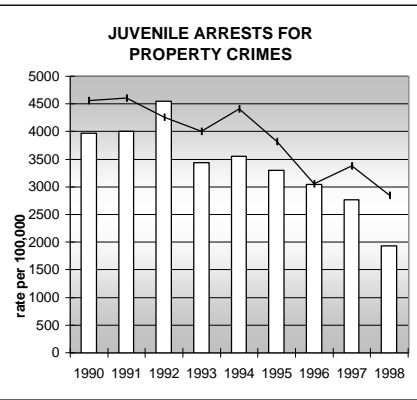

JEFFERSON COUNTY

POPULATION ESTIMATES (2001)

Juvenile Population	132,982
Total Population	534,043

POPULATION GROWTH (1990-2001)

	Percent	Rank
Juvenile Population	13.8	35
Total Population	21.4	40

HEALTHY BIRTHS

columns = County
 KEY line = Colorado

JEFFERSON COUNTY

HEALTHY CHILDREN AND ADULTS

KEY
 columns = County
 line = Colorado

JEFFERSON COUNTY

CHILDREN SUCCEEDING IN SCHOOL

STABLE FAMILIES

JEFFERSON COUNTY

YOUNG PEOPLE AVOIDING TROUBLE

SAFE, SUPPORTIVE, AND ENGAGED COMMUNITIES

CENSUS INDICATOR

Households in Rental Properties (%)

CENSUS YEAR	CTY	CO
1990	27.6	32.0
2000	27.5	32.7

KEY
 columns = County
 line = Colorado