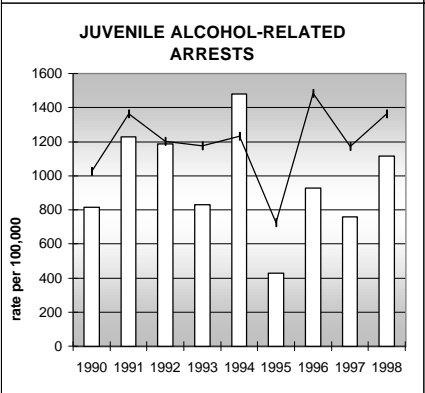

JEFFERSON COUNTY

POPULATION ESTIMATES (2001)

Juvenile Population	132,982
Total Population	534,043

POPULATION GROWTH (1990-2001)

	Percent	Rank
Juvenile Population	13.8	35
Total Population	21.4	40

HEALTHY BIRTHS

columns = County
 KEY line = Colorado

JEFFERSON COUNTY

HEALTHY CHILDREN AND ADULTS

KEY
 columns = County
 line = Colorado

JEFFERSON COUNTY

CHILDREN SUCCEEDING IN SCHOOL

STABLE FAMILIES

JEFFERSON COUNTY