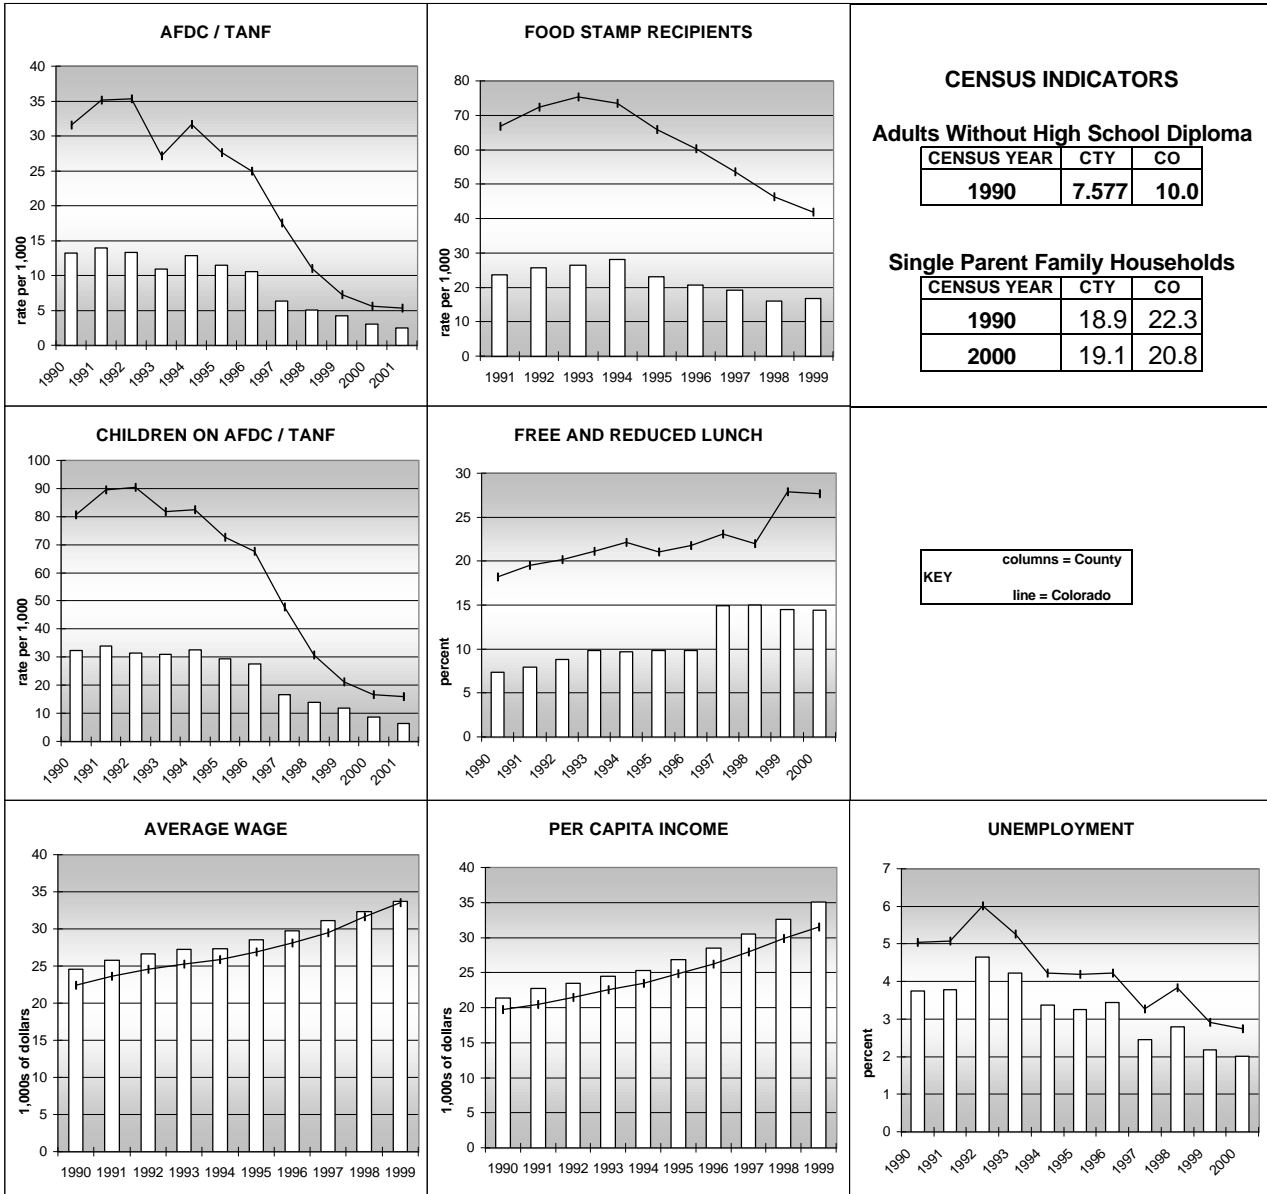

columns = County
 KEY line = Colorado

JEFFERSON COUNTY

HEALTHY CHILDREN AND ADULTS

KEY
 columns = County
 line = Colorado

JEFFERSON COUNTY

CHILDREN SUCCEEDING IN SCHOOL

STABLE FAMILIES

JEFFERSON COUNTY

YOUNG PEOPLE AVOIDING TROUBLE

SAFE, SUPPORTIVE, AND ENGAGED COMMUNITIES

CENSUS INDICATOR

Households in Rental Properties (%)

CENSUS YEAR	CTY	CO
1990	27.6	32.0
2000	27.5	32.7

KEY
 columns = County
 line = Colorado

JEFFERSON COUNTY

FAMILIES WITH ADEQUATE INCOME

NOTES:
