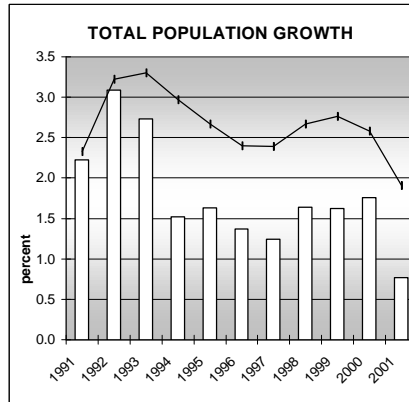

JEFFERSON COUNTY

POPULATION ESTIMATES (2001)

Juvenile Population	132,982
Total Population	534,043

POPULATION GROWTH (1990-2001)

	Percent	Rank
Juvenile Population	13.8	35
Total Population	21.4	40

HEALTHY BIRTHS