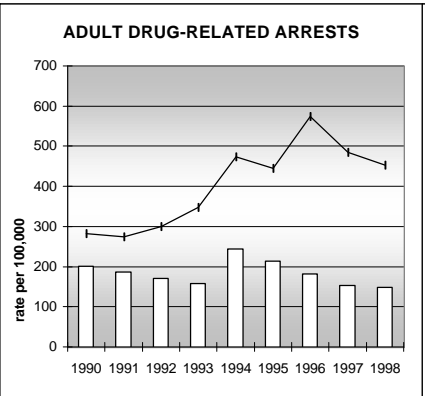

JEFFERSON COUNTY

POPULATION ESTIMATES (2001)

Juvenile Population	132,982
Total Population	534,043

POPULATION GROWTH (1990-2001)

	Percent	Rank
Juvenile Population	13.8	35
Total Population	21.4	40

HEALTHY BIRTHS

columns = County
 KEY line = Colorado

JEFFERSON COUNTY

HEALTHY CHILDREN AND ADULTS

KEY
 columns = County
 line = Colorado

JEFFERSON COUNTY

CHILDREN SUCCEEDING IN SCHOOL

STABLE FAMILIES

JEFFERSON COUNTY