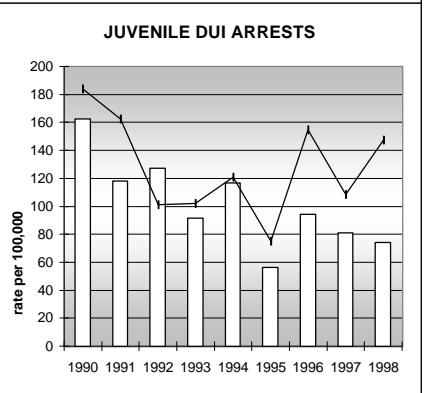

JEFFERSON COUNTY

POPULATION ESTIMATES (2001)

Juvenile Population	132,982
Total Population	534,043

POPULATION GROWTH (1990-2001)

	Percent	Rank
Juvenile Population	13.8	35
Total Population	21.4	40

HEALTHY BIRTHS

columns = County
 KEY line = Colorado

JEFFERSON COUNTY

HEALTHY CHILDREN AND ADULTS

KEY
 columns = County
 line = Colorado

JEFFERSON COUNTY

CHILDREN SUCCEEDING IN SCHOOL

STABLE FAMILIES

JEFFERSON COUNTY