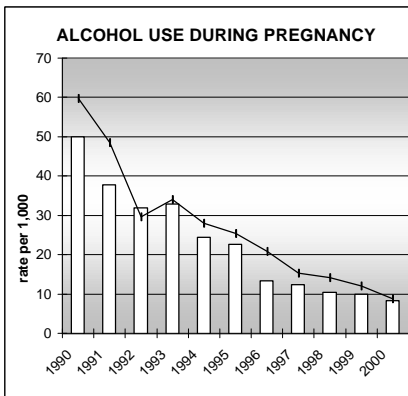

JEFFERSON COUNTY

POPULATION ESTIMATES (2001)

Juvenile Population	132,982
Total Population	534,043

POPULATION GROWTH (1990-2001)

	Percent	Rank
Juvenile Population	13.8	35
Total Population	21.4	40

HEALTHY BIRTHS