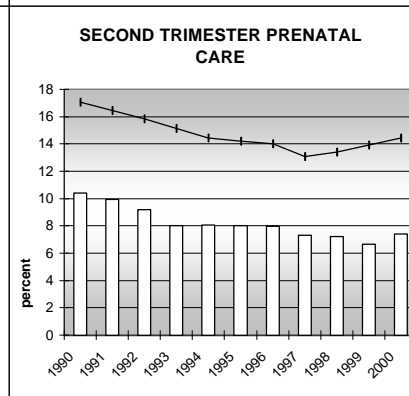

JEFFERSON COUNTY

POPULATION ESTIMATES (2001)

Juvenile Population	132,982
Total Population	534,043

POPULATION GROWTH (1990-2001)

	Percent	Rank
Juvenile Population	13.8	35
Total Population	21.4	40

HEALTHY BIRTHS

columns = County
 KEY line = Colorado

JEFFERSON COUNTY

HEALTHY CHILDREN AND ADULTS

KEY
 columns = County
 line = Colorado

JEFFERSON COUNTY

CHILDREN SUCCEEDING IN SCHOOL

STABLE FAMILIES

JEFFERSON COUNTY