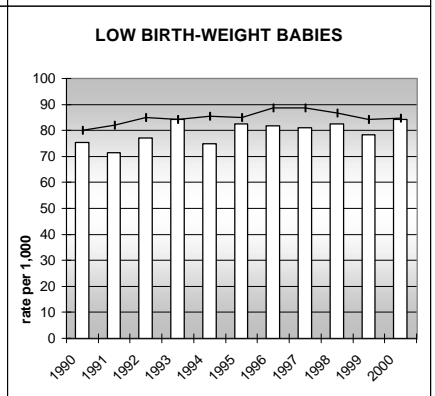

JEFFERSON COUNTY

POPULATION ESTIMATES (2001)

Juvenile Population	132,982
Total Population	534,043

POPULATION GROWTH (1990-2001)

	Percent	Rank
Juvenile Population	13.8	35
Total Population	21.4	40

HEALTHY BIRTHS