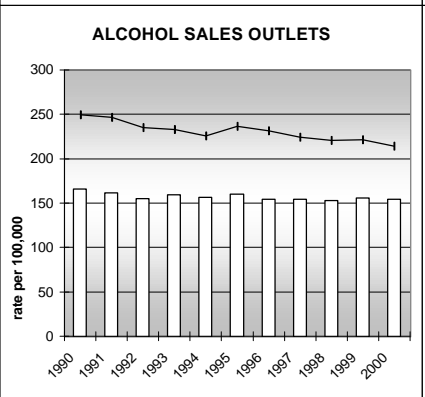

JEFFERSON COUNTY

HEALTHY CHILDREN AND ADULTS

KEY
columns = County
line = Colorado