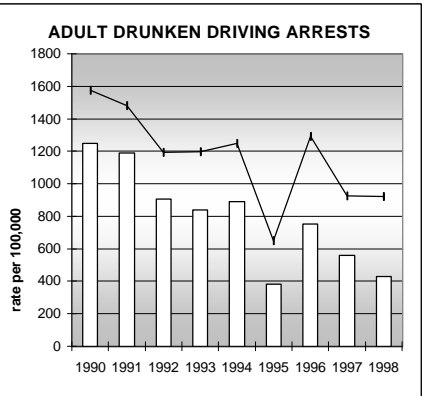

JEFFERSON COUNTY

POPULATION ESTIMATES (2001)

Juvenile Population	132,982
Total Population	534,043

POPULATION GROWTH (1990-2001)

	Percent	Rank
Juvenile Population	13.8	35
Total Population	21.4	40

HEALTHY BIRTHS

columns = County
 KEY line = Colorado

JEFFERSON COUNTY

HEALTHY CHILDREN AND ADULTS

KEY
 columns = County
 line = Colorado

JEFFERSON COUNTY

CHILDREN SUCCEEDING IN SCHOOL

STABLE FAMILIES

JEFFERSON COUNTY