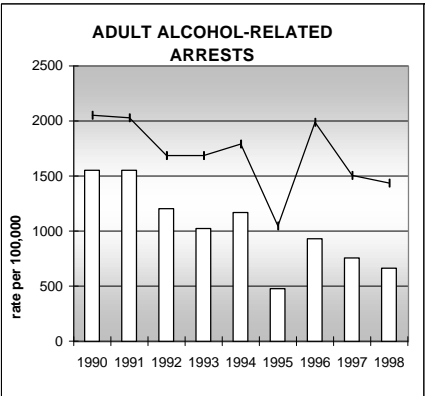

JEFFERSON COUNTY

HEALTHY CHILDREN AND ADULTS

KEY
columns = County
line = Colorado