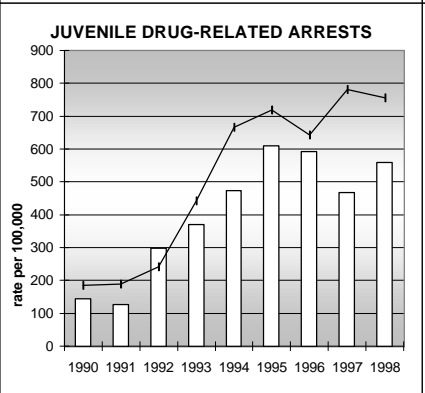

JEFFERSON COUNTY

POPULATION ESTIMATES (2001)

Juvenile Population	132,982
Total Population	534,043

POPULATION GROWTH (1990-2001)

	Percent	Rank
Juvenile Population	13.8	35
Total Population	21.4	40

HEALTHY BIRTHS

columns = County
 KEY line = Colorado

JEFFERSON COUNTY

HEALTHY CHILDREN AND ADULTS

KEY
 columns = County
 line = Colorado

JEFFERSON COUNTY

CHILDREN SUCCEEDING IN SCHOOL

STABLE FAMILIES

JEFFERSON COUNTY