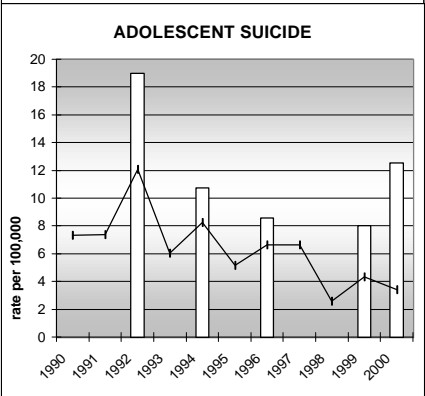

JEFFERSON COUNTY

POPULATION ESTIMATES (2001)

Juvenile Population	132,982
Total Population	534,043

POPULATION GROWTH (1990-2001)

	Percent	Rank
Juvenile Population	13.8	35
Total Population	21.4	40

HEALTHY BIRTHS

columns = County
 KEY line = Colorado

JEFFERSON COUNTY

HEALTHY CHILDREN AND ADULTS

KEY
 columns = County
 line = Colorado

JEFFERSON COUNTY

CHILDREN SUCCEEDING IN SCHOOL

STABLE FAMILIES

JEFFERSON COUNTY