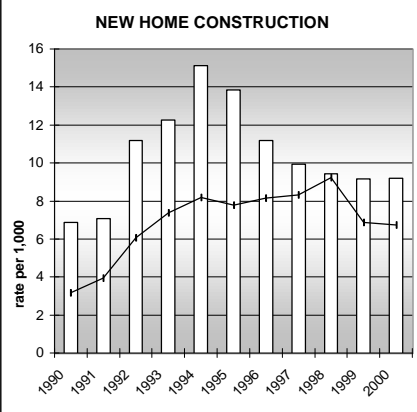

LA PLATA COUNTY

POPULATION ESTIMATES (2001)

Juvenile Population	10,214
Total Population	45,370

POPULATION GROWTH (1990-2001)

	Percent	Rank
Juvenile Population	22.8	31
Total Population	39.7	25

HEALTHY BIRTHS

columns = County
 KEY line = Colorado

LA PLATA COUNTY

HEALTHY CHILDREN AND ADULTS

KEY
 columns = County
 line = Colorado

LA PLATA COUNTY

CHILDREN SUCCEEDING IN SCHOOL

STABLE FAMILIES

LA PLATA COUNTY

YOUNG PEOPLE AVOIDING TROUBLE

SAFE, SUPPORTIVE, AND ENGAGED COMMUNITIES

CENSUS INDICATOR

Households in Rental Properties (%)

CENSUS YEAR	CTY	CO
1990	25.6	32.0
2000	31.6	32.7

KEY
 columns = County
 line = Colorado