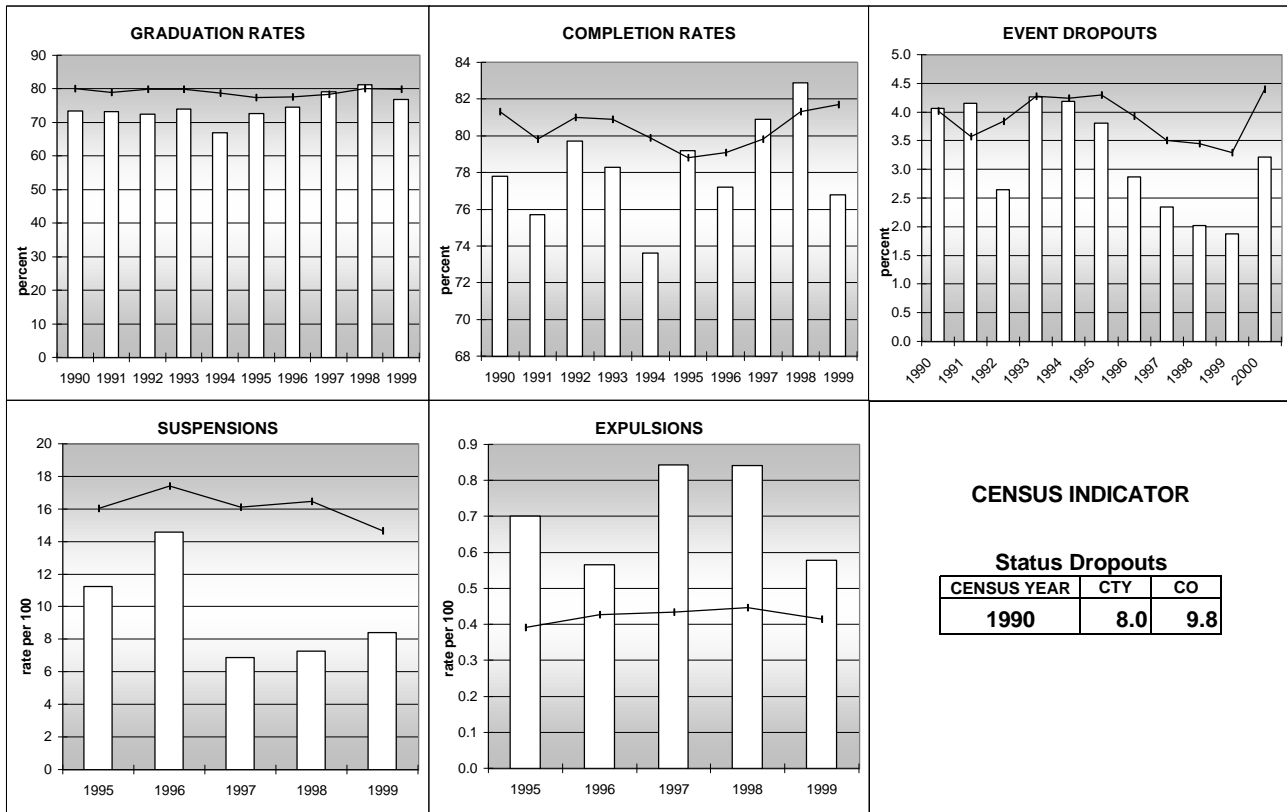

LA PLATA COUNTY

POPULATION ESTIMATES (2001)

Juvenile Population	10,214
Total Population	45,370

POPULATION GROWTH (1990-2001)

	Percent	Rank
Juvenile Population	22.8	31
Total Population	39.7	25

HEALTHY BIRTHS

columns = County
 KEY line = Colorado

LA PLATA COUNTY

HEALTHY CHILDREN AND ADULTS

KEY
 columns = County
 line = Colorado

LA PLATA COUNTY

CHILDREN SUCCEEDING IN SCHOOL

STABLE FAMILIES

LA PLATA COUNTY

YOUNG PEOPLE AVOIDING TROUBLE

SAFE, SUPPORTIVE, AND ENGAGED COMMUNITIES

CENSUS INDICATOR

Households in Rental Properties (%)

CENSUS YEAR	CTY	CO
1990	25.6	32.0
2000	31.6	32.7

KEY
 columns = County
 line = Colorado