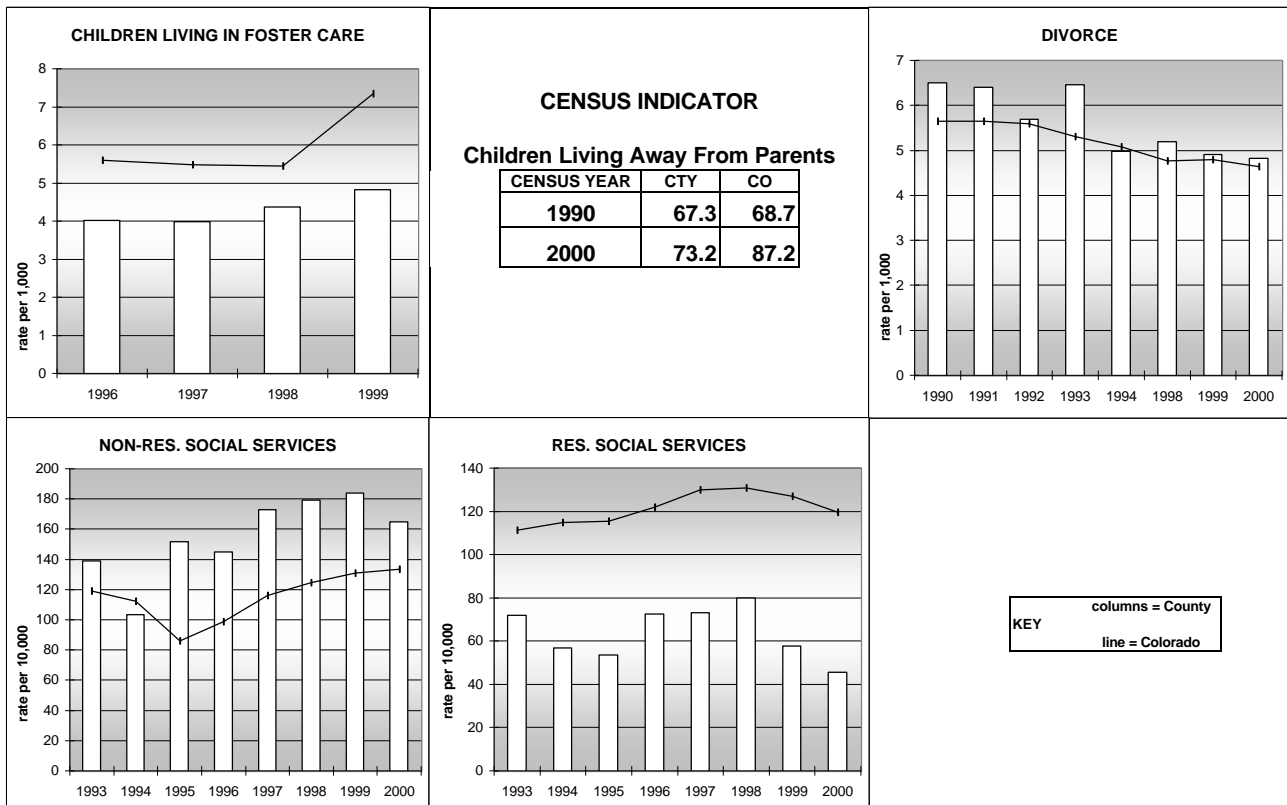

LA PLATA COUNTY

POPULATION ESTIMATES (2001)

Juvenile Population	10,214
Total Population	45,370

POPULATION GROWTH (1990-2001)

	Percent	Rank
Juvenile Population	22.8	31
Total Population	39.7	25

HEALTHY BIRTHS

columns = County
 KEY line = Colorado

LA PLATA COUNTY

HEALTHY CHILDREN AND ADULTS

KEY
 columns = County
 line = Colorado

LA PLATA COUNTY

CHILDREN SUCCEEDING IN SCHOOL

STABLE FAMILIES

LA PLATA COUNTY

YOUNG PEOPLE AVOIDING TROUBLE

SAFE, SUPPORTIVE, AND ENGAGED COMMUNITIES

CENSUS INDICATOR

Households in Rental Properties (%)

CENSUS YEAR	CTY	CO
1990	25.6	32.0
2000	31.6	32.7

KEY
 columns = County
 line = Colorado