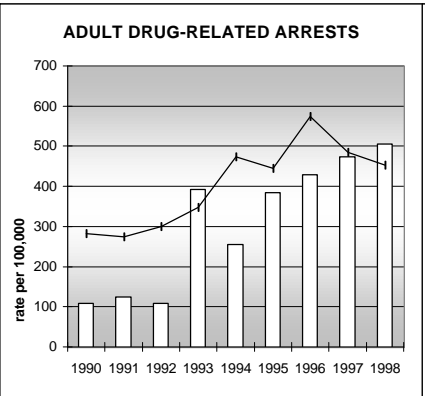

LA PLATA COUNTY

POPULATION ESTIMATES (2001)

Juvenile Population	10,214
Total Population	45,370

POPULATION GROWTH (1990-2001)

	Percent	Rank
Juvenile Population	22.8	31
Total Population	39.7	25

HEALTHY BIRTHS

columns = County
 KEY line = Colorado

LA PLATA COUNTY

HEALTHY CHILDREN AND ADULTS

KEY
 columns = County
 line = Colorado

LA PLATA COUNTY

CHILDREN SUCCEEDING IN SCHOOL

STABLE FAMILIES

LA PLATA COUNTY