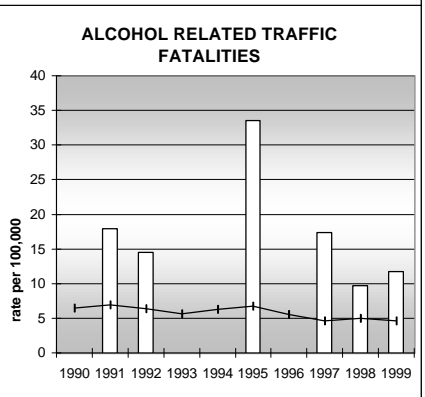

LA PLATA COUNTY

POPULATION ESTIMATES (2001)

Juvenile Population	10,214
Total Population	45,370

POPULATION GROWTH (1990-2001)

	Percent	Rank
Juvenile Population	22.8	31
Total Population	39.7	25

HEALTHY BIRTHS

columns = County
 KEY line = Colorado

LA PLATA COUNTY

HEALTHY CHILDREN AND ADULTS

KEY
 columns = County
 line = Colorado

LA PLATA COUNTY

CHILDREN SUCCEEDING IN SCHOOL

STABLE FAMILIES

LA PLATA COUNTY