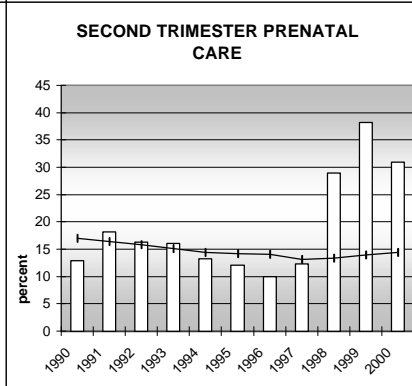

LA PLATA COUNTY

POPULATION ESTIMATES (2001)

Juvenile Population	10,214
Total Population	45,370

POPULATION GROWTH (1990-2001)

	Percent	Rank
Juvenile Population	22.8	31
Total Population	39.7	25

HEALTHY BIRTHS

columns = County
 KEY line = Colorado

LA PLATA COUNTY

HEALTHY CHILDREN AND ADULTS

KEY
 columns = County
 line = Colorado

LA PLATA COUNTY

CHILDREN SUCCEEDING IN SCHOOL

STABLE FAMILIES

LA PLATA COUNTY