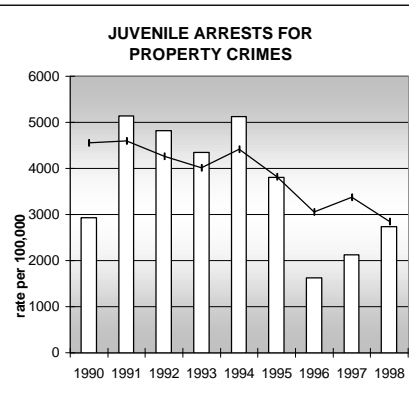

LA PLATA COUNTY

POPULATION ESTIMATES (2001)

Juvenile Population	10,214
Total Population	45,370

POPULATION GROWTH (1990-2001)

	Percent	Rank
Juvenile Population	22.8	31
Total Population	39.7	25

HEALTHY BIRTHS

columns = County
 KEY line = Colorado

LA PLATA COUNTY

HEALTHY CHILDREN AND ADULTS

KEY
 columns = County
 line = Colorado

LA PLATA COUNTY

CHILDREN SUCCEEDING IN SCHOOL

STABLE FAMILIES

LA PLATA COUNTY

YOUNG PEOPLE AVOIDING TROUBLE

SAFE, SUPPORTIVE, AND ENGAGED COMMUNITIES

CENSUS INDICATOR

Households in Rental Properties (%)

CENSUS YEAR	CTY	CO
1990	25.6	32.0
2000	31.6	32.7

KEY
 columns = County
 line = Colorado