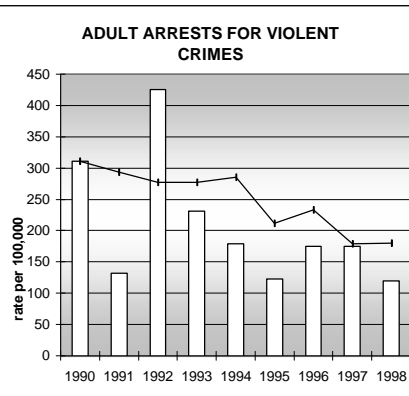

LA PLATA COUNTY

POPULATION ESTIMATES (2001)

Juvenile Population	10,214
Total Population	45,370

POPULATION GROWTH (1990-2001)

	Percent	Rank
Juvenile Population	22.8	31
Total Population	39.7	25

HEALTHY BIRTHS

columns = County
 KEY line = Colorado

LA PLATA COUNTY

HEALTHY CHILDREN AND ADULTS

KEY
 columns = County
 line = Colorado

LA PLATA COUNTY

CHILDREN SUCCEEDING IN SCHOOL

STABLE FAMILIES

LA PLATA COUNTY

YOUNG PEOPLE AVOIDING TROUBLE

SAFE, SUPPORTIVE, AND ENGAGED COMMUNITIES

CENSUS INDICATOR

Households in Rental Properties (%)

CENSUS YEAR	CTY	CO
1990	25.6	32.0
2000	31.6	32.7

KEY
 columns = County
 line = Colorado