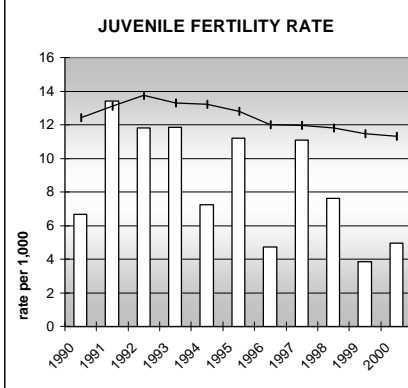

LA PLATA COUNTY

POPULATION ESTIMATES (2001)

Juvenile Population	10,214
Total Population	45,370

POPULATION GROWTH (1990-2001)

	Percent	Rank
Juvenile Population	22.8	31
Total Population	39.7	25

HEALTHY BIRTHS