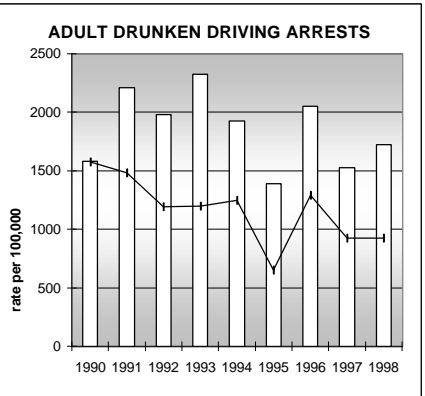

LA PLATA COUNTY

POPULATION ESTIMATES (2001)

Juvenile Population	10,214
Total Population	45,370

POPULATION GROWTH (1990-2001)

	Percent	Rank
Juvenile Population	22.8	31
Total Population	39.7	25

HEALTHY BIRTHS

columns = County
 KEY line = Colorado

LA PLATA COUNTY

HEALTHY CHILDREN AND ADULTS

KEY
 columns = County
 line = Colorado

LA PLATA COUNTY

CHILDREN SUCCEEDING IN SCHOOL

STABLE FAMILIES

LA PLATA COUNTY