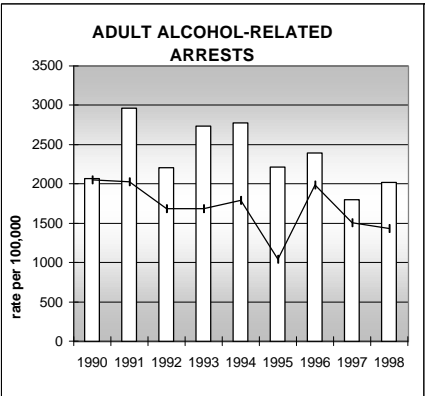

LA PLATA COUNTY

POPULATION ESTIMATES (2001)

Juvenile Population	10,214
Total Population	45,370

POPULATION GROWTH (1990-2001)

	Percent	Rank
Juvenile Population	22.8	31
Total Population	39.7	25

HEALTHY BIRTHS

columns = County
 KEY line = Colorado

LA PLATA COUNTY

HEALTHY CHILDREN AND ADULTS

KEY
 columns = County
 line = Colorado

LA PLATA COUNTY

CHILDREN SUCCEEDING IN SCHOOL

STABLE FAMILIES

LA PLATA COUNTY