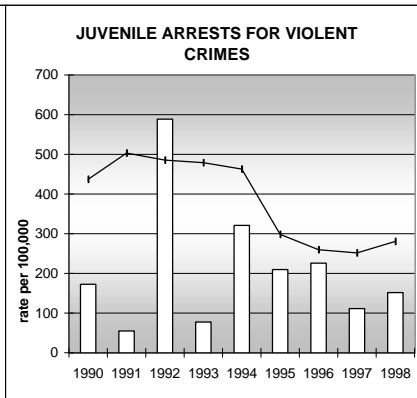

LA PLATA COUNTY

POPULATION ESTIMATES (2001)

Juvenile Population	10,214
Total Population	45,370

POPULATION GROWTH (1990-2001)

	Percent	Rank
Juvenile Population	22.8	31
Total Population	39.7	25

HEALTHY BIRTHS

columns = County
 KEY line = Colorado

LA PLATA COUNTY

HEALTHY CHILDREN AND ADULTS

KEY
 columns = County
 line = Colorado

LA PLATA COUNTY

CHILDREN SUCCEEDING IN SCHOOL

STABLE FAMILIES

LA PLATA COUNTY

YOUNG PEOPLE AVOIDING TROUBLE

SAFE, SUPPORTIVE, AND ENGAGED COMMUNITIES

CENSUS INDICATOR

Households in Rental Properties (%)

CENSUS YEAR	CTY	CO
1990	25.6	32.0
2000	31.6	32.7

KEY
 columns = County
 line = Colorado