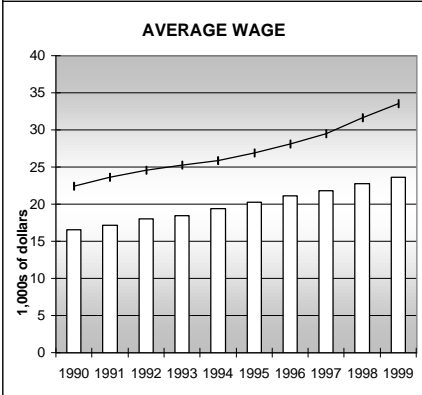

LA PLATA COUNTY

FAMILIES WITH ADEQUATE INCOME

CENSUS INDICATORS

Adults Without High School Diploma

CENSUS YEAR	CTY	CO
1990	9.523	10.0

Single Parent Family Households

CENSUS YEAR	CTY	CO
1990	23.9	22.3
2000	20.5	20.8

KEY
columns = County
line = Colorado

NOTES: