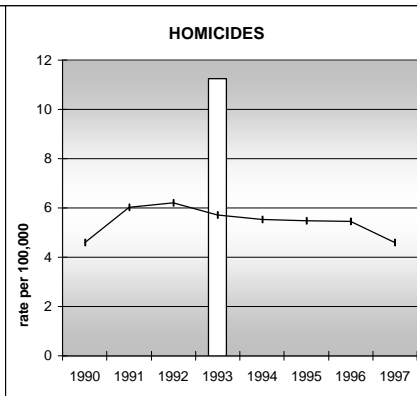

LA PLATA COUNTY

POPULATION ESTIMATES (2001)

Juvenile Population	10,214
Total Population	45,370

POPULATION GROWTH (1990-2001)

	Percent	Rank
Juvenile Population	22.8	31
Total Population	39.7	25

HEALTHY BIRTHS

columns = County
 KEY line = Colorado

LA PLATA COUNTY

HEALTHY CHILDREN AND ADULTS

KEY
 columns = County
 line = Colorado

LA PLATA COUNTY

CHILDREN SUCCEEDING IN SCHOOL

STABLE FAMILIES

LA PLATA COUNTY

YOUNG PEOPLE AVOIDING TROUBLE

SAFE, SUPPORTIVE, AND ENGAGED COMMUNITIES

CENSUS INDICATOR

Households in Rental Properties (%)

CENSUS YEAR	CTY	CO
1990	25.6	32.0
2000	31.6	32.7

KEY
 columns = County
 line = Colorado