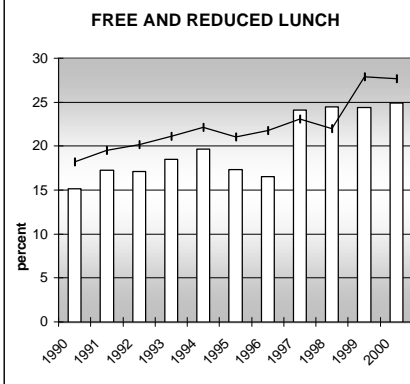

LA PLATA COUNTY

FAMILIES WITH ADEQUATE INCOME

CENSUS INDICATORS

Adults Without High School Diploma

CENSUS YEAR	CTY	CO
1990	9.523	10.0

Single Parent Family Households

CENSUS YEAR	CTY	CO
1990	23.9	22.3
2000	20.5	20.8