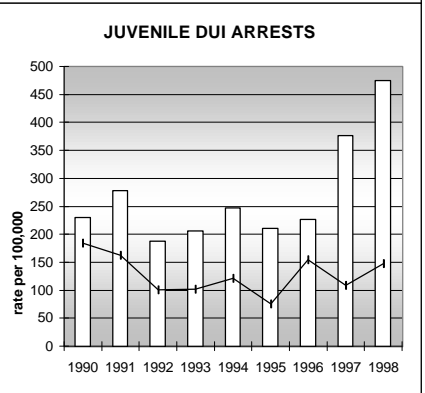

LA PLATA COUNTY

POPULATION ESTIMATES (2001)

Juvenile Population	10,214
Total Population	45,370

POPULATION GROWTH (1990-2001)

	Percent	Rank
Juvenile Population	22.8	31
Total Population	39.7	25

HEALTHY BIRTHS

columns = County
 KEY line = Colorado

LA PLATA COUNTY

HEALTHY CHILDREN AND ADULTS

KEY
 columns = County
 line = Colorado

LA PLATA COUNTY

CHILDREN SUCCEEDING IN SCHOOL

STABLE FAMILIES

LA PLATA COUNTY