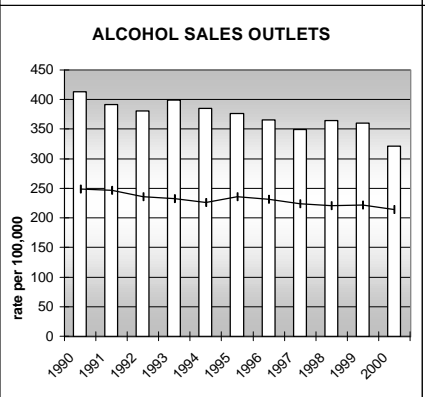

LA PLATA COUNTY

HEALTHY CHILDREN AND ADULTS

KEY
columns = County
line = Colorado