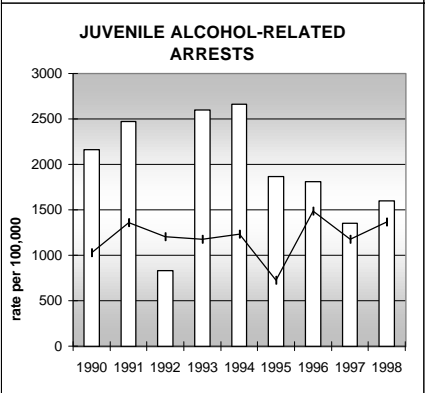

LA PLATA COUNTY

POPULATION ESTIMATES (2001)

Juvenile Population	10,214
Total Population	45,370

POPULATION GROWTH (1990-2001)

	Percent	Rank
Juvenile Population	22.8	31
Total Population	39.7	25

HEALTHY BIRTHS

columns = County
 KEY line = Colorado

LA PLATA COUNTY

HEALTHY CHILDREN AND ADULTS

KEY
 columns = County
 line = Colorado

LA PLATA COUNTY

CHILDREN SUCCEEDING IN SCHOOL

STABLE FAMILIES

LA PLATA COUNTY