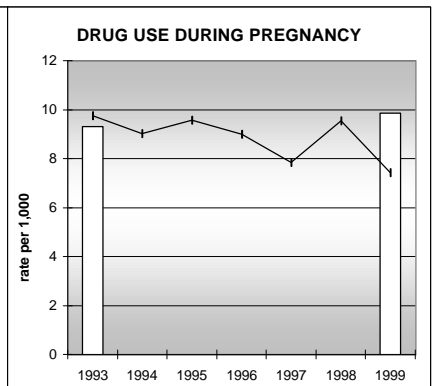

LA PLATA COUNTY

POPULATION ESTIMATES (2001)

Juvenile Population	10,214
Total Population	45,370

POPULATION GROWTH (1990-2001)

	Percent	Rank
Juvenile Population	22.8	31
Total Population	39.7	25

HEALTHY BIRTHS