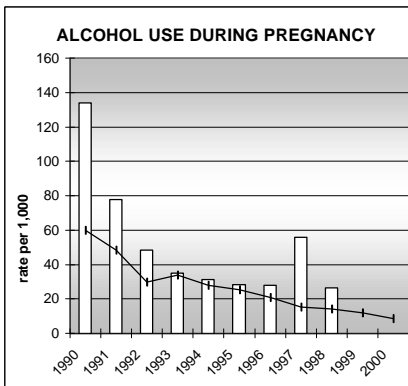

LA PLATA COUNTY

POPULATION ESTIMATES (2001)

Juvenile Population	10,214
Total Population	45,370

POPULATION GROWTH (1990-2001)

	Percent	Rank
Juvenile Population	22.8	31
Total Population	39.7	25

HEALTHY BIRTHS