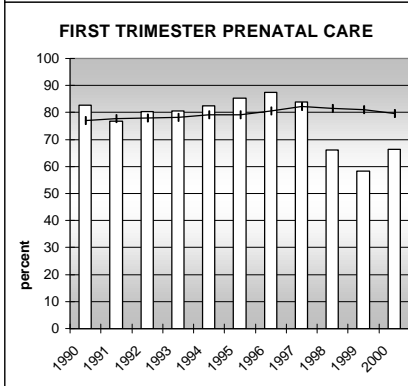

LA PLATA COUNTY

POPULATION ESTIMATES (2001)

Juvenile Population	10,214
Total Population	45,370

POPULATION GROWTH (1990-2001)

	Percent	Rank
Juvenile Population	22.8	31
Total Population	39.7	25

HEALTHY BIRTHS

columns = County
 KEY line = Colorado

LA PLATA COUNTY

HEALTHY CHILDREN AND ADULTS

KEY
 columns = County
 line = Colorado

LA PLATA COUNTY

CHILDREN SUCCEEDING IN SCHOOL

STABLE FAMILIES

LA PLATA COUNTY