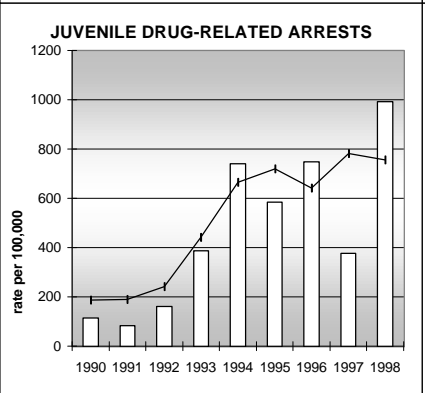

LA PLATA COUNTY

POPULATION ESTIMATES (2001)

Juvenile Population	10,214
Total Population	45,370

POPULATION GROWTH (1990-2001)

	Percent	Rank
Juvenile Population	22.8	31
Total Population	39.7	25

HEALTHY BIRTHS

columns = County
 KEY line = Colorado

LA PLATA COUNTY

HEALTHY CHILDREN AND ADULTS

KEY
 columns = County
 line = Colorado

LA PLATA COUNTY

CHILDREN SUCCEEDING IN SCHOOL

STABLE FAMILIES

LA PLATA COUNTY