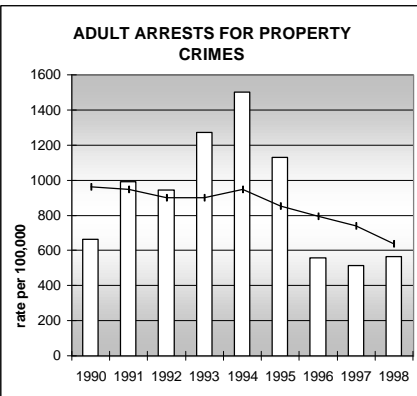

LA PLATA COUNTY

POPULATION ESTIMATES (2001)

Juvenile Population	10,214
Total Population	45,370

POPULATION GROWTH (1990-2001)

	Percent	Rank
Juvenile Population	22.8	31
Total Population	39.7	25

HEALTHY BIRTHS

columns = County
 KEY line = Colorado

LA PLATA COUNTY

HEALTHY CHILDREN AND ADULTS

KEY
 columns = County
 line = Colorado

LA PLATA COUNTY

CHILDREN SUCCEEDING IN SCHOOL

STABLE FAMILIES

LA PLATA COUNTY

YOUNG PEOPLE AVOIDING TROUBLE

SAFE, SUPPORTIVE, AND ENGAGED COMMUNITIES

CENSUS INDICATOR

Households in Rental Properties (%)

CENSUS YEAR	CTY	CO
1990	25.6	32.0
2000	31.6	32.7

KEY
 columns = County
 line = Colorado