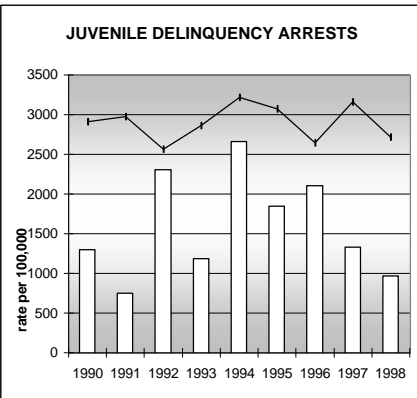

LA PLATA COUNTY

POPULATION ESTIMATES (2001)

Juvenile Population	10,214
Total Population	45,370

POPULATION GROWTH (1990-2001)

	Percent	Rank
Juvenile Population	22.8	31
Total Population	39.7	25

HEALTHY BIRTHS

columns = County
 KEY line = Colorado

LA PLATA COUNTY

HEALTHY CHILDREN AND ADULTS

KEY
 columns = County
 line = Colorado

LA PLATA COUNTY

CHILDREN SUCCEEDING IN SCHOOL

STABLE FAMILIES

LA PLATA COUNTY

YOUNG PEOPLE AVOIDING TROUBLE

SAFE, SUPPORTIVE, AND ENGAGED COMMUNITIES

CENSUS INDICATOR

Households in Rental Properties (%)

CENSUS YEAR	CTY	CO
1990	25.6	32.0
2000	31.6	32.7

KEY
 columns = County
 line = Colorado