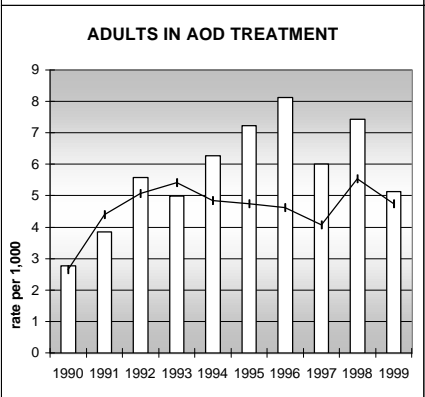

LA PLATA COUNTY

POPULATION ESTIMATES (2001)

Juvenile Population	10,214
Total Population	45,370

POPULATION GROWTH (1990-2001)

	Percent	Rank
Juvenile Population	22.8	31
Total Population	39.7	25

HEALTHY BIRTHS

columns = County
 KEY line = Colorado

LA PLATA COUNTY

HEALTHY CHILDREN AND ADULTS

KEY
 columns = County
 line = Colorado

LA PLATA COUNTY

CHILDREN SUCCEEDING IN SCHOOL

STABLE FAMILIES

LA PLATA COUNTY