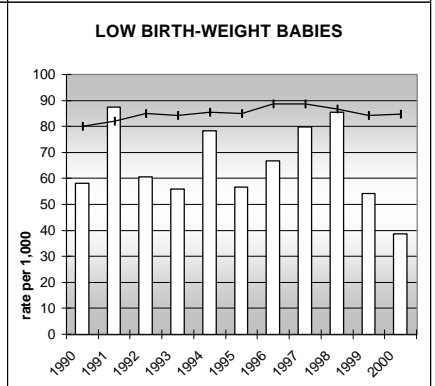

LA PLATA COUNTY

POPULATION ESTIMATES (2001)

Juvenile Population	10,214
Total Population	45,370

POPULATION GROWTH (1990-2001)

	Percent	Rank
Juvenile Population	22.8	31
Total Population	39.7	25

HEALTHY BIRTHS

columns = County
 KEY line = Colorado

LA PLATA COUNTY

HEALTHY CHILDREN AND ADULTS

KEY
 columns = County
 line = Colorado

LA PLATA COUNTY

CHILDREN SUCCEEDING IN SCHOOL

STABLE FAMILIES

LA PLATA COUNTY