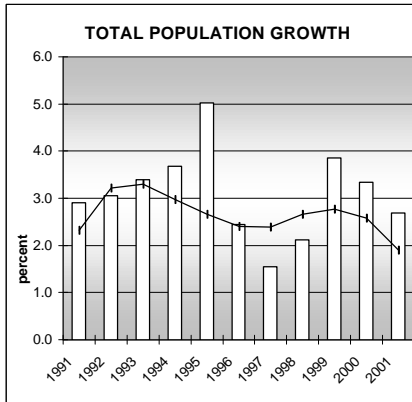

LA PLATA COUNTY

POPULATION ESTIMATES (2001)

Juvenile Population	10,214
Total Population	45,370

POPULATION GROWTH (1990-2001)

	Percent	Rank
Juvenile Population	22.8	31
Total Population	39.7	25

HEALTHY BIRTHS