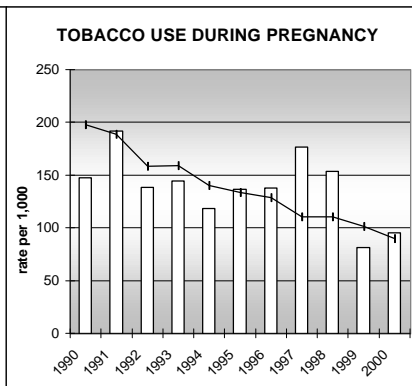

LA PLATA COUNTY

POPULATION ESTIMATES (2001)

Juvenile Population	10,214
Total Population	45,370

POPULATION GROWTH (1990-2001)

	Percent	Rank
Juvenile Population	22.8	31
Total Population	39.7	25

HEALTHY BIRTHS