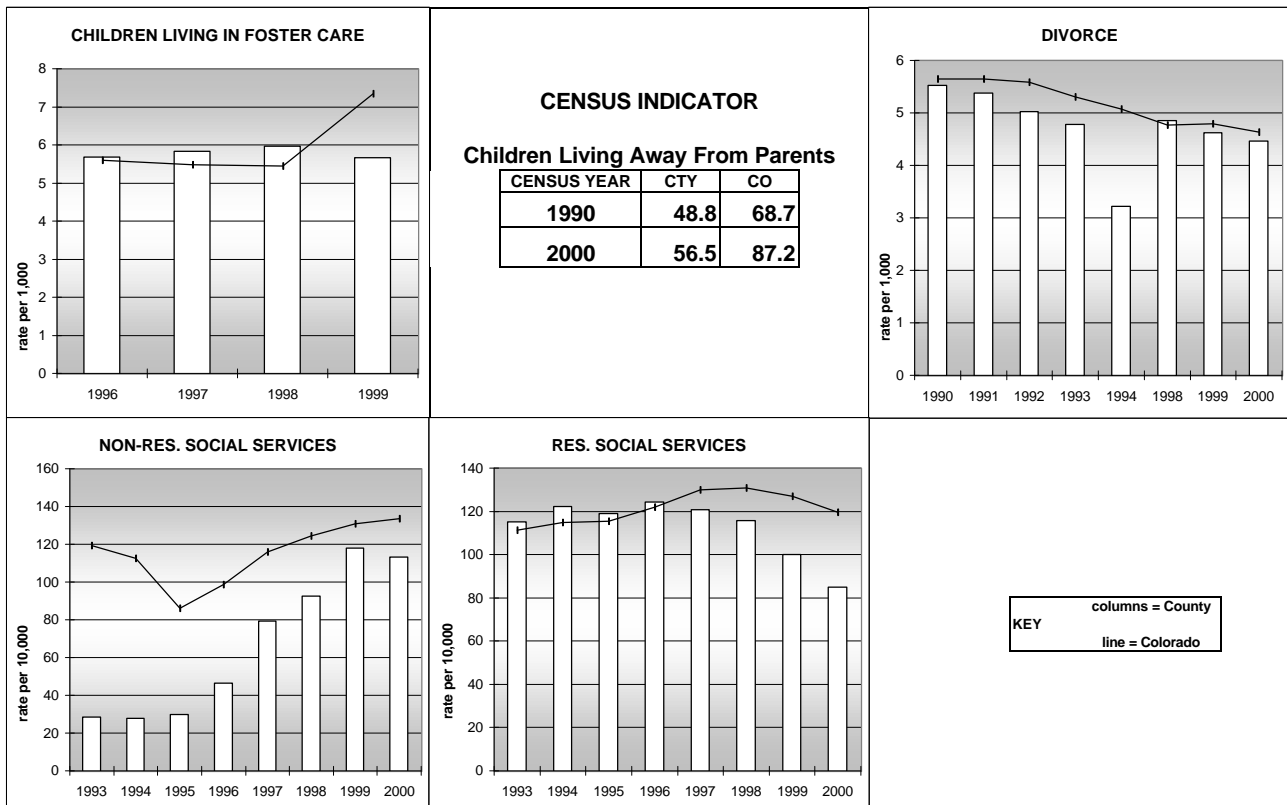

LARIMER COUNTY

POPULATION ESTIMATES (2001)

Juvenile Population	61,181
Total Population	258,434

POPULATION GROWTH (1990-2001)

	Percent	Rank
Juvenile Population	29.0	25
Total Population	38.1	24

HEALTHY BIRTHS

KEY columns = County
line = Colorado

LARIMER COUNTY

HEALTHY CHILDREN AND ADULTS

KEY
 columns = County
 line = Colorado

LARIMER COUNTY

CHILDREN SUCCEEDING IN SCHOOL

STABLE FAMILIES

LARIMER COUNTY

YOUNG PEOPLE AVOIDING TROUBLE

SAFE, SUPPORTIVE, AND ENGAGED COMMUNITIES

CENSUS INDICATOR

Households in Rental Properties (%)

CENSUS YEAR	CTY	CO
1990	32.8	32.0
2000	32.3	32.7

KEY
 columns = County
 line = Colorado

LARIMER COUNTY

FAMILIES WITH ADEQUATE INCOME

NOTES:
