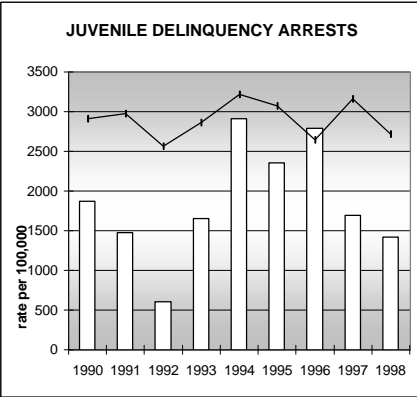

LARIMER COUNTY

POPULATION ESTIMATES (2001)

Juvenile Population	61,181
Total Population	258,434

POPULATION GROWTH (1990-2001)

	Percent	Rank
Juvenile Population	29.0	25
Total Population	38.1	24

HEALTHY BIRTHS

KEY columns = County
line = Colorado

LARIMER COUNTY

HEALTHY CHILDREN AND ADULTS

KEY
 columns = County
 line = Colorado

LARIMER COUNTY

CHILDREN SUCCEEDING IN SCHOOL

STABLE FAMILIES

LARIMER COUNTY

YOUNG PEOPLE AVOIDING TROUBLE

SAFE, SUPPORTIVE, AND ENGAGED COMMUNITIES

CENSUS INDICATOR

Households in Rental Properties (%)

CENSUS YEAR	CTY	CO
1990	32.8	32.0
2000	32.3	32.7

KEY
 columns = County
 line = Colorado