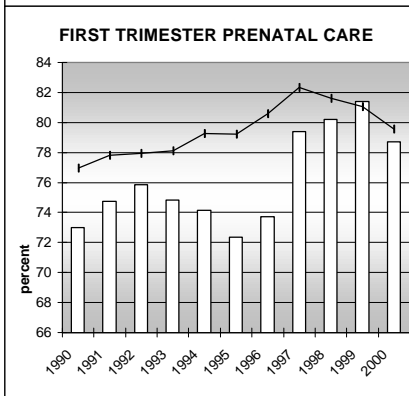

LARIMER COUNTY

POPULATION ESTIMATES (2001)

Juvenile Population	61,181
Total Population	258,434

POPULATION GROWTH (1990-2001)

	Percent	Rank
Juvenile Population	29.0	25
Total Population	38.1	24

HEALTHY BIRTHS

KEY columns = County
line = Colorado

LARIMER COUNTY

HEALTHY CHILDREN AND ADULTS

KEY
 columns = County
 line = Colorado

LARIMER COUNTY

CHILDREN SUCCEEDING IN SCHOOL

STABLE FAMILIES

LARIMER COUNTY