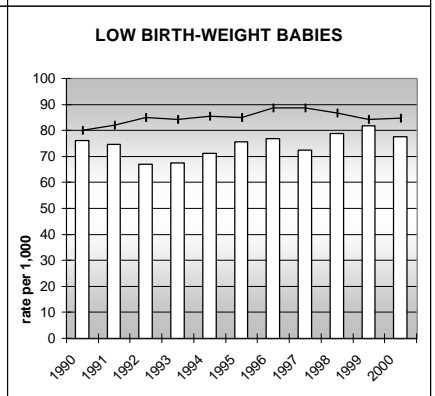

LARIMER COUNTY

POPULATION ESTIMATES (2001)

Juvenile Population	61,181
Total Population	258,434

POPULATION GROWTH (1990-2001)

	Percent	Rank
Juvenile Population	29.0	25
Total Population	38.1	24

HEALTHY BIRTHS