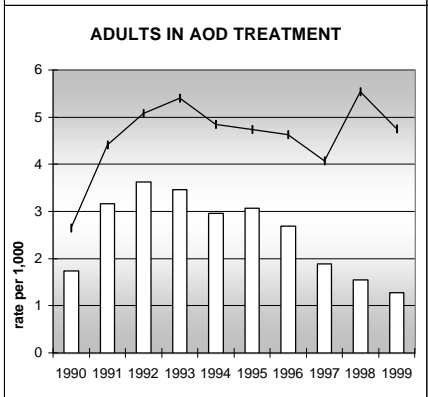

LARIMER COUNTY

POPULATION ESTIMATES (2001)

Juvenile Population	61,181
Total Population	258,434

POPULATION GROWTH (1990-2001)

	Percent	Rank
Juvenile Population	29.0	25
Total Population	38.1	24

HEALTHY BIRTHS

KEY columns = County
line = Colorado

LARIMER COUNTY

HEALTHY CHILDREN AND ADULTS

KEY
 columns = County
 line = Colorado

LARIMER COUNTY

CHILDREN SUCCEEDING IN SCHOOL

STABLE FAMILIES

LARIMER COUNTY