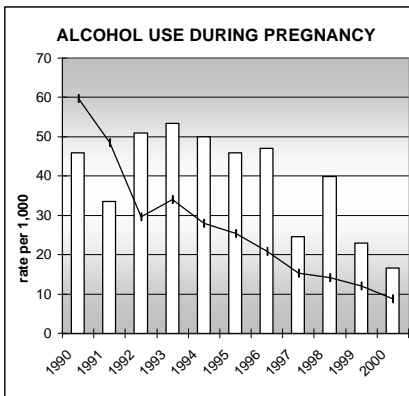

LARIMER COUNTY

POPULATION ESTIMATES (2001)

Juvenile Population	61,181
Total Population	258,434

POPULATION GROWTH (1990-2001)

	Percent	Rank
Juvenile Population	29.0	25
Total Population	38.1	24

HEALTHY BIRTHS