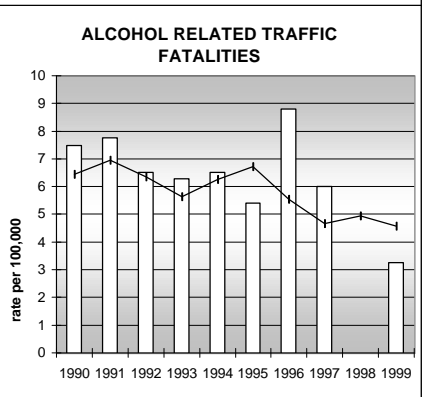

LARIMER COUNTY

POPULATION ESTIMATES (2001)

Juvenile Population	61,181
Total Population	258,434

POPULATION GROWTH (1990-2001)

	Percent	Rank
Juvenile Population	29.0	25
Total Population	38.1	24

HEALTHY BIRTHS

KEY columns = County
line = Colorado

LARIMER COUNTY

HEALTHY CHILDREN AND ADULTS

KEY
 columns = County
 line = Colorado

LARIMER COUNTY

CHILDREN SUCCEEDING IN SCHOOL

STABLE FAMILIES

LARIMER COUNTY