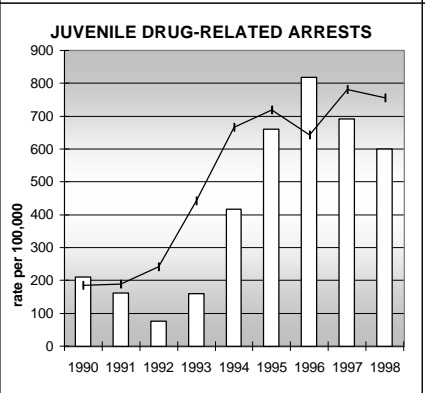

LARIMER COUNTY

POPULATION ESTIMATES (2001)

Juvenile Population	61,181
Total Population	258,434

POPULATION GROWTH (1990-2001)

	Percent	Rank
Juvenile Population	29.0	25
Total Population	38.1	24

HEALTHY BIRTHS

KEY columns = County
line = Colorado

LARIMER COUNTY

HEALTHY CHILDREN AND ADULTS

KEY
 columns = County
 line = Colorado

LARIMER COUNTY

CHILDREN SUCCEEDING IN SCHOOL

STABLE FAMILIES

LARIMER COUNTY