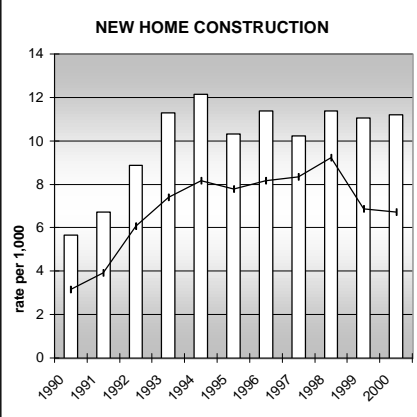

LARIMER COUNTY

POPULATION ESTIMATES (2001)

Juvenile Population	61,181
Total Population	258,434

POPULATION GROWTH (1990-2001)

	Percent	Rank
Juvenile Population	29.0	25
Total Population	38.1	24

HEALTHY BIRTHS

KEY columns = County
line = Colorado

LARIMER COUNTY

HEALTHY CHILDREN AND ADULTS

KEY
 columns = County
 line = Colorado

LARIMER COUNTY

CHILDREN SUCCEEDING IN SCHOOL

STABLE FAMILIES

LARIMER COUNTY

YOUNG PEOPLE AVOIDING TROUBLE

SAFE, SUPPORTIVE, AND ENGAGED COMMUNITIES

CENSUS INDICATOR

Households in Rental Properties (%)

CENSUS YEAR	CTY	CO
1990	32.8	32.0
2000	32.3	32.7

KEY
 columns = County
 line = Colorado