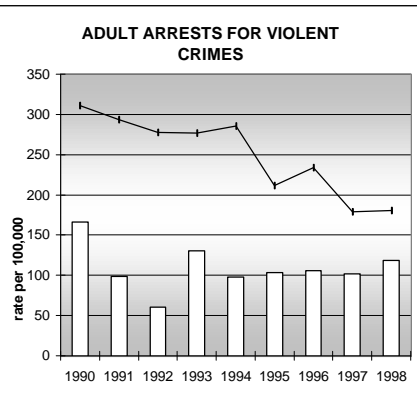

LARIMER COUNTY

POPULATION ESTIMATES (2001)

Juvenile Population	61,181
Total Population	258,434

POPULATION GROWTH (1990-2001)

	Percent	Rank
Juvenile Population	29.0	25
Total Population	38.1	24

HEALTHY BIRTHS

KEY columns = County
line = Colorado

LARIMER COUNTY

HEALTHY CHILDREN AND ADULTS

KEY
 columns = County
 line = Colorado

LARIMER COUNTY

CHILDREN SUCCEEDING IN SCHOOL

STABLE FAMILIES

LARIMER COUNTY

YOUNG PEOPLE AVOIDING TROUBLE

SAFE, SUPPORTIVE, AND ENGAGED COMMUNITIES

CENSUS INDICATOR

Households in Rental Properties (%)

CENSUS YEAR	CTY	CO
1990	32.8	32.0
2000	32.3	32.7

KEY
 columns = County
 line = Colorado