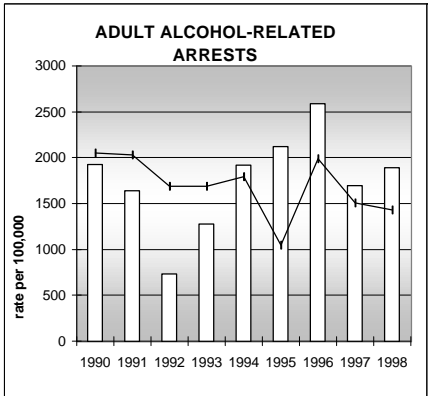

LARIMER COUNTY

HEALTHY CHILDREN AND ADULTS

KEY
columns = County
line = Colorado