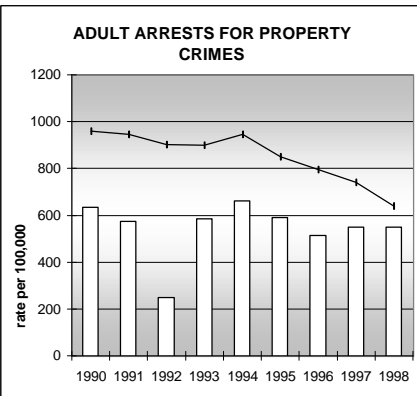

LARIMER COUNTY

POPULATION ESTIMATES (2001)

Juvenile Population	61,181
Total Population	258,434

POPULATION GROWTH (1990-2001)

	Percent	Rank
Juvenile Population	29.0	25
Total Population	38.1	24

HEALTHY BIRTHS

KEY columns = County
line = Colorado

LARIMER COUNTY

HEALTHY CHILDREN AND ADULTS

KEY
 columns = County
 line = Colorado

LARIMER COUNTY

CHILDREN SUCCEEDING IN SCHOOL

STABLE FAMILIES

LARIMER COUNTY

YOUNG PEOPLE AVOIDING TROUBLE

SAFE, SUPPORTIVE, AND ENGAGED COMMUNITIES

CENSUS INDICATOR

Households in Rental Properties (%)

CENSUS YEAR	CTY	CO
1990	32.8	32.0
2000	32.3	32.7

KEY
 columns = County
 line = Colorado