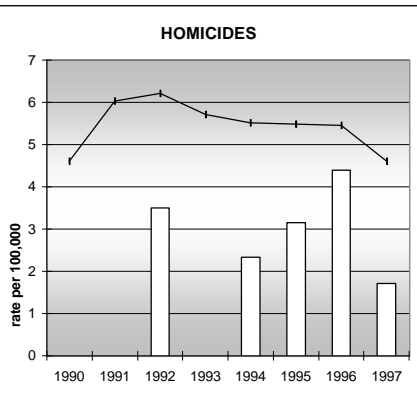

LARIMER COUNTY

POPULATION ESTIMATES (2001)

Juvenile Population	61,181
Total Population	258,434

POPULATION GROWTH (1990-2001)

	Percent	Rank
Juvenile Population	29.0	25
Total Population	38.1	24

HEALTHY BIRTHS

KEY columns = County
line = Colorado

LARIMER COUNTY

HEALTHY CHILDREN AND ADULTS

KEY
 columns = County
 line = Colorado

LARIMER COUNTY

CHILDREN SUCCEEDING IN SCHOOL

STABLE FAMILIES

LARIMER COUNTY

YOUNG PEOPLE AVOIDING TROUBLE

SAFE, SUPPORTIVE, AND ENGAGED COMMUNITIES

CENSUS INDICATOR

Households in Rental Properties (%)

CENSUS YEAR	CTY	CO
1990	32.8	32.0
2000	32.3	32.7

KEY
 columns = County
 line = Colorado