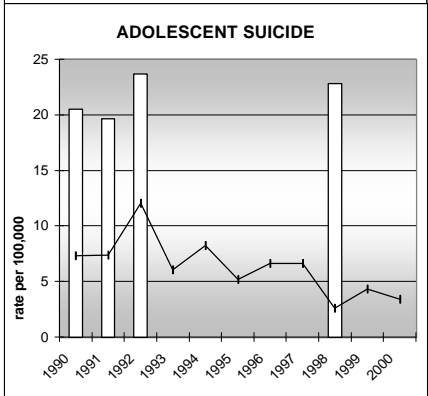

LARIMER COUNTY

POPULATION ESTIMATES (2001)

Juvenile Population	61,181
Total Population	258,434

POPULATION GROWTH (1990-2001)

	Percent	Rank
Juvenile Population	29.0	25
Total Population	38.1	24

HEALTHY BIRTHS

KEY columns = County
line = Colorado

LARIMER COUNTY

HEALTHY CHILDREN AND ADULTS

KEY
 columns = County
 line = Colorado

LARIMER COUNTY

CHILDREN SUCCEEDING IN SCHOOL

STABLE FAMILIES

LARIMER COUNTY