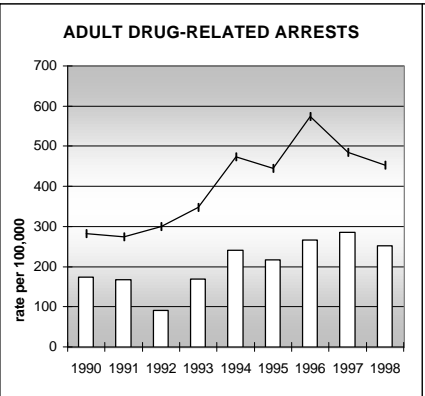

LARIMER COUNTY

POPULATION ESTIMATES (2001)

Juvenile Population	61,181
Total Population	258,434

POPULATION GROWTH (1990-2001)

	Percent	Rank
Juvenile Population	29.0	25
Total Population	38.1	24

HEALTHY BIRTHS

KEY columns = County
line = Colorado

LARIMER COUNTY

HEALTHY CHILDREN AND ADULTS

KEY
 columns = County
 line = Colorado

LARIMER COUNTY

CHILDREN SUCCEEDING IN SCHOOL

STABLE FAMILIES

LARIMER COUNTY