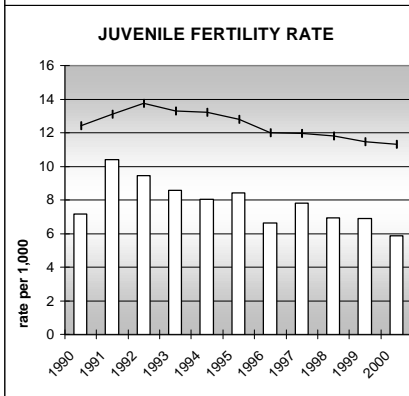

LARIMER COUNTY

POPULATION ESTIMATES (2001)

Juvenile Population	61,181
Total Population	258,434

POPULATION GROWTH (1990-2001)

	Percent	Rank
Juvenile Population	29.0	25
Total Population	38.1	24

HEALTHY BIRTHS