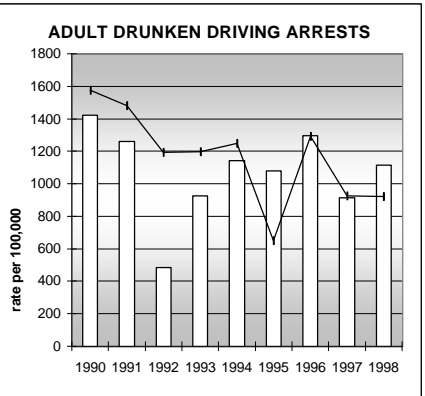

LARIMER COUNTY

POPULATION ESTIMATES (2001)

Juvenile Population	61,181
Total Population	258,434

POPULATION GROWTH (1990-2001)

	Percent	Rank
Juvenile Population	29.0	25
Total Population	38.1	24

HEALTHY BIRTHS

KEY columns = County
line = Colorado

LARIMER COUNTY

HEALTHY CHILDREN AND ADULTS

KEY
 columns = County
 line = Colorado

LARIMER COUNTY

CHILDREN SUCCEEDING IN SCHOOL

STABLE FAMILIES

LARIMER COUNTY