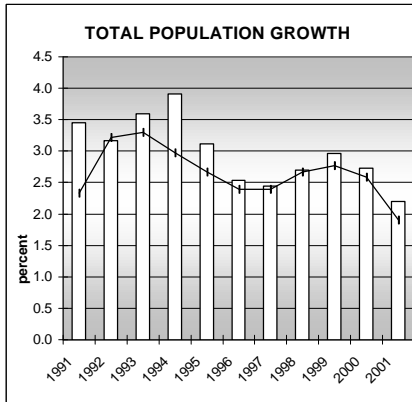

LARIMER COUNTY

POPULATION ESTIMATES (2001)

Juvenile Population	61,181
Total Population	258,434

POPULATION GROWTH (1990-2001)

	Percent	Rank
Juvenile Population	29.0	25
Total Population	38.1	24

HEALTHY BIRTHS