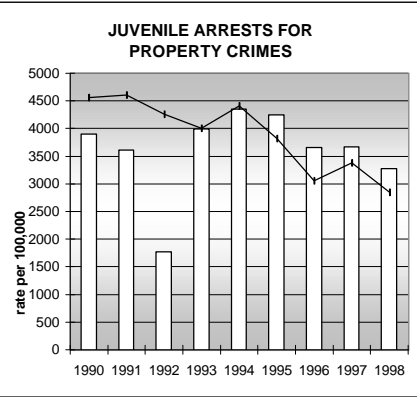

LARIMER COUNTY

POPULATION ESTIMATES (2001)

Juvenile Population	61,181
Total Population	258,434

POPULATION GROWTH (1990-2001)

	Percent	Rank
Juvenile Population	29.0	25
Total Population	38.1	24

HEALTHY BIRTHS

KEY columns = County
line = Colorado

LARIMER COUNTY

HEALTHY CHILDREN AND ADULTS

KEY
 columns = County
 line = Colorado

LARIMER COUNTY

CHILDREN SUCCEEDING IN SCHOOL

STABLE FAMILIES

LARIMER COUNTY

YOUNG PEOPLE AVOIDING TROUBLE

SAFE, SUPPORTIVE, AND ENGAGED COMMUNITIES

CENSUS INDICATOR

Households in Rental Properties (%)

CENSUS YEAR	CTY	CO
1990	32.8	32.0
2000	32.3	32.7

KEY
 columns = County
 line = Colorado