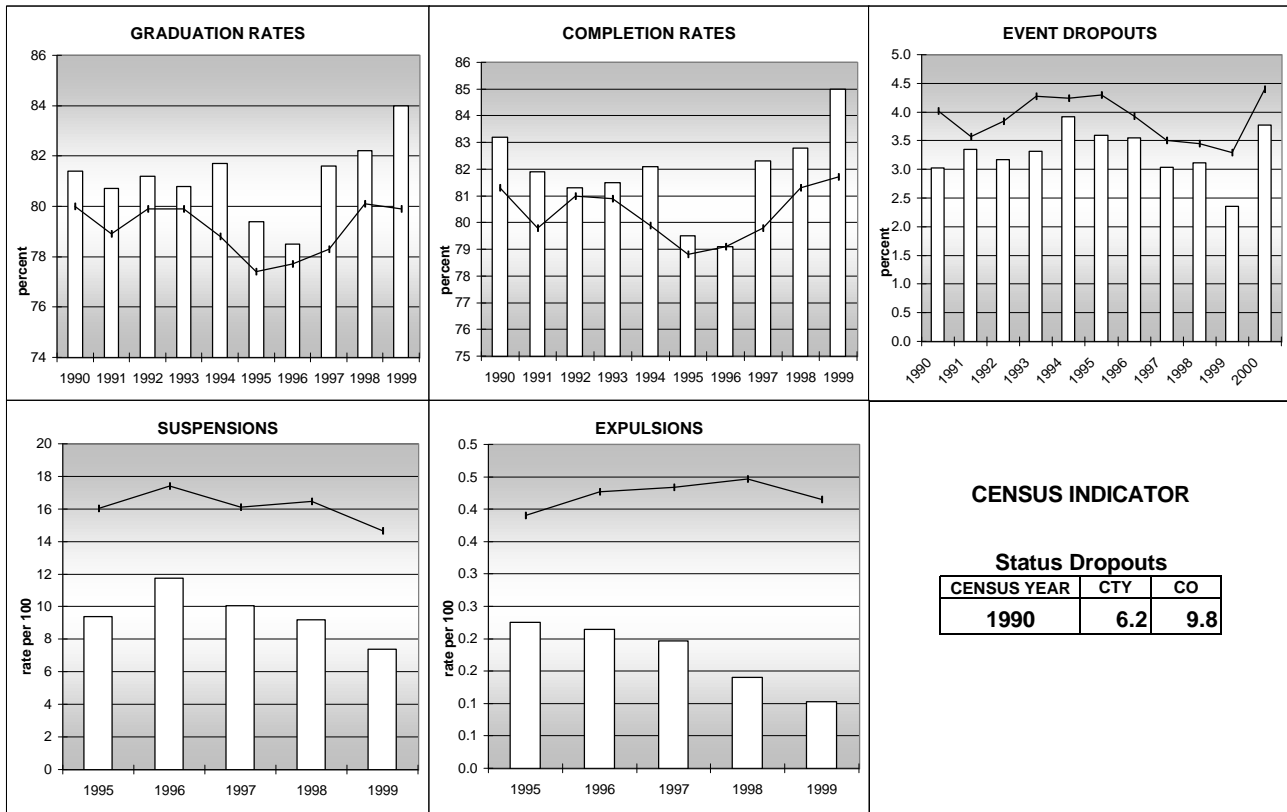

LARIMER COUNTY

POPULATION ESTIMATES (2001)

Juvenile Population	61,181
Total Population	258,434

POPULATION GROWTH (1990-2001)

	Percent	Rank
Juvenile Population	29.0	25
Total Population	38.1	24

HEALTHY BIRTHS

KEY columns = County
line = Colorado

LARIMER COUNTY

HEALTHY CHILDREN AND ADULTS

KEY
 columns = County
 line = Colorado

LARIMER COUNTY

CHILDREN SUCCEEDING IN SCHOOL

STABLE FAMILIES

LARIMER COUNTY

YOUNG PEOPLE AVOIDING TROUBLE

SAFE, SUPPORTIVE, AND ENGAGED COMMUNITIES

CENSUS INDICATOR

Households in Rental Properties (%)

CENSUS YEAR	CTY	CO
1990	32.8	32.0
2000	32.3	32.7

KEY
 columns = County
 line = Colorado

LARIMER COUNTY

FAMILIES WITH ADEQUATE INCOME

NOTES:
