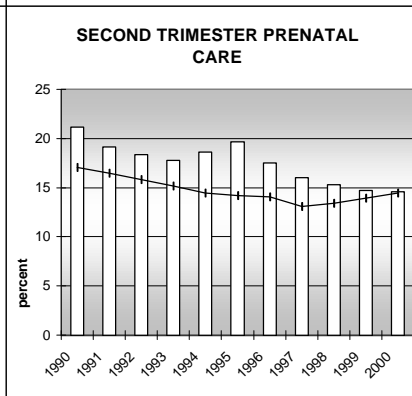

LARIMER COUNTY

POPULATION ESTIMATES (2001)

Juvenile Population	61,181
Total Population	258,434

POPULATION GROWTH (1990-2001)

	Percent	Rank
Juvenile Population	29.0	25
Total Population	38.1	24

HEALTHY BIRTHS

KEY columns = County
line = Colorado

LARIMER COUNTY

HEALTHY CHILDREN AND ADULTS

KEY
 columns = County
 line = Colorado

LARIMER COUNTY

CHILDREN SUCCEEDING IN SCHOOL

STABLE FAMILIES

LARIMER COUNTY