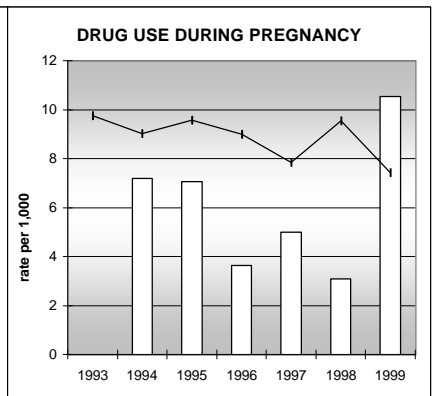

LARIMER COUNTY

POPULATION ESTIMATES (2001)

Juvenile Population	61,181
Total Population	258,434

POPULATION GROWTH (1990-2001)

	Percent	Rank
Juvenile Population	29.0	25
Total Population	38.1	24

HEALTHY BIRTHS