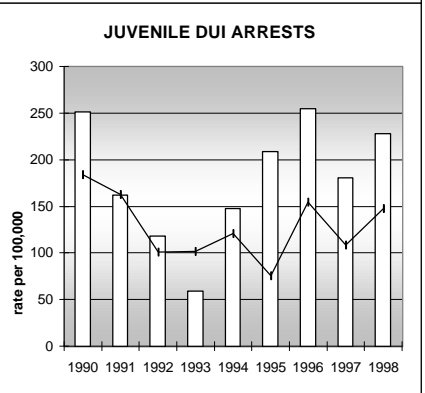

LARIMER COUNTY

POPULATION ESTIMATES (2001)

Juvenile Population	61,181
Total Population	258,434

POPULATION GROWTH (1990-2001)

	Percent	Rank
Juvenile Population	29.0	25
Total Population	38.1	24

HEALTHY BIRTHS

KEY columns = County
line = Colorado

LARIMER COUNTY

HEALTHY CHILDREN AND ADULTS

KEY
 columns = County
 line = Colorado

LARIMER COUNTY

CHILDREN SUCCEEDING IN SCHOOL

STABLE FAMILIES

LARIMER COUNTY