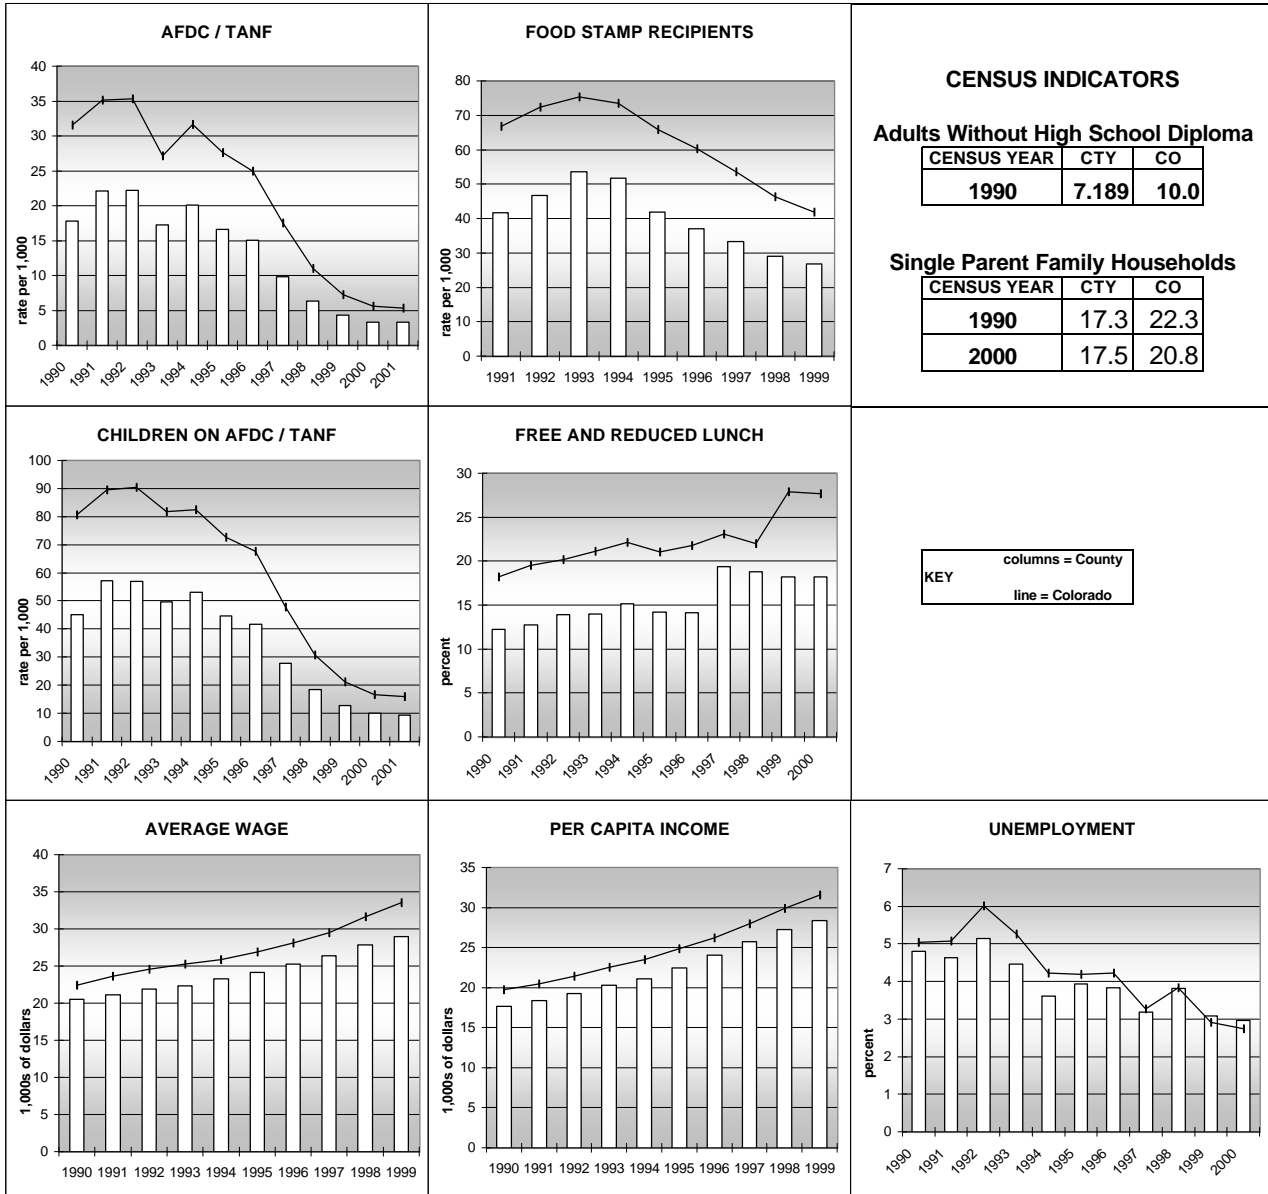

LARIMER COUNTY

POPULATION ESTIMATES (2001)

Juvenile Population	61,181
Total Population	258,434

POPULATION GROWTH (1990-2001)

	Percent	Rank
Juvenile Population	29.0	25
Total Population	38.1	24

HEALTHY BIRTHS

KEY columns = County
line = Colorado

LARIMER COUNTY

HEALTHY CHILDREN AND ADULTS

KEY
 columns = County
 line = Colorado

LARIMER COUNTY

CHILDREN SUCCEEDING IN SCHOOL

STABLE FAMILIES

LARIMER COUNTY

YOUNG PEOPLE AVOIDING TROUBLE

SAFE, SUPPORTIVE, AND ENGAGED COMMUNITIES

CENSUS INDICATOR

Households in Rental Properties (%)

CENSUS YEAR	CTY	CO
1990	32.8	32.0
2000	32.3	32.7

KEY
 columns = County
 line = Colorado

LARIMER COUNTY

FAMILIES WITH ADEQUATE INCOME

NOTES:
