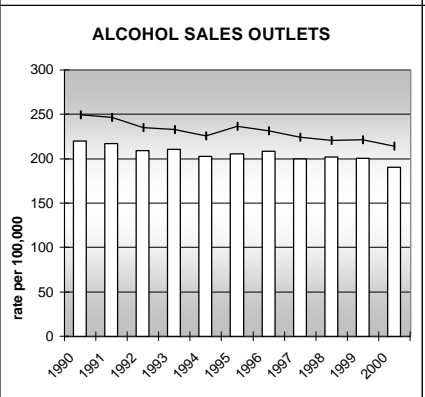

LARIMER COUNTY

HEALTHY CHILDREN AND ADULTS

KEY
columns = County
line = Colorado