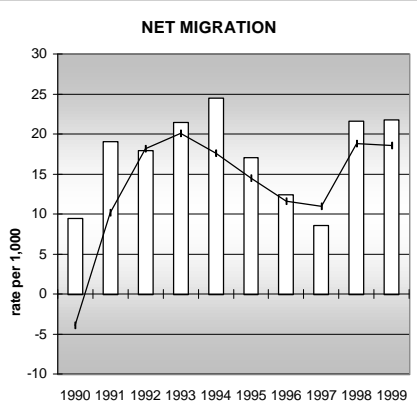

LARIMER COUNTY

POPULATION ESTIMATES (2001)

Juvenile Population	61,181
Total Population	258,434

POPULATION GROWTH (1990-2001)

	Percent	Rank
Juvenile Population	29.0	25
Total Population	38.1	24

HEALTHY BIRTHS

KEY columns = County
line = Colorado

LARIMER COUNTY

HEALTHY CHILDREN AND ADULTS

KEY
 columns = County
 line = Colorado

LARIMER COUNTY

CHILDREN SUCCEEDING IN SCHOOL

STABLE FAMILIES

LARIMER COUNTY

YOUNG PEOPLE AVOIDING TROUBLE

SAFE, SUPPORTIVE, AND ENGAGED COMMUNITIES

CENSUS INDICATOR

Households in Rental Properties (%)

CENSUS YEAR	CTY	CO
1990	32.8	32.0
2000	32.3	32.7

KEY
 columns = County
 line = Colorado