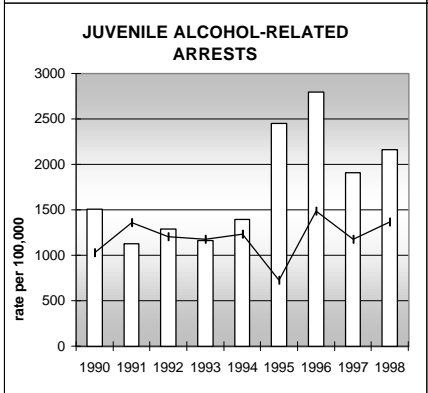

LARIMER COUNTY

POPULATION ESTIMATES (2001)

Juvenile Population	61,181
Total Population	258,434

POPULATION GROWTH (1990-2001)

	Percent	Rank
Juvenile Population	29.0	25
Total Population	38.1	24

HEALTHY BIRTHS

KEY columns = County
line = Colorado

LARIMER COUNTY

HEALTHY CHILDREN AND ADULTS

KEY
 columns = County
 line = Colorado

LARIMER COUNTY

CHILDREN SUCCEEDING IN SCHOOL

STABLE FAMILIES

LARIMER COUNTY