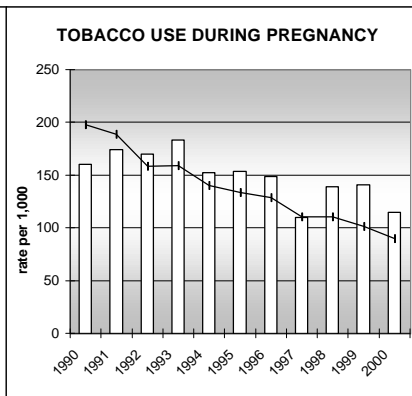

LARIMER COUNTY

POPULATION ESTIMATES (2001)

Juvenile Population	61,181
Total Population	258,434

POPULATION GROWTH (1990-2001)

	Percent	Rank
Juvenile Population	29.0	25
Total Population	38.1	24

HEALTHY BIRTHS