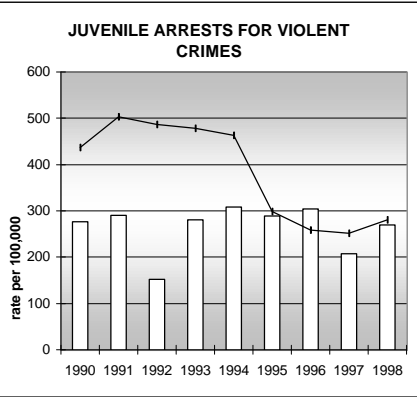

LARIMER COUNTY

POPULATION ESTIMATES (2001)

Juvenile Population	61,181
Total Population	258,434

POPULATION GROWTH (1990-2001)

	Percent	Rank
Juvenile Population	29.0	25
Total Population	38.1	24

HEALTHY BIRTHS

KEY columns = County
line = Colorado

LARIMER COUNTY

HEALTHY CHILDREN AND ADULTS

KEY
 columns = County
 line = Colorado

LARIMER COUNTY

CHILDREN SUCCEEDING IN SCHOOL

STABLE FAMILIES

LARIMER COUNTY

YOUNG PEOPLE AVOIDING TROUBLE

SAFE, SUPPORTIVE, AND ENGAGED COMMUNITIES

CENSUS INDICATOR

Households in Rental Properties (%)

CENSUS YEAR	CTY	CO
1990	32.8	32.0
2000	32.3	32.7

KEY
 columns = County
 line = Colorado