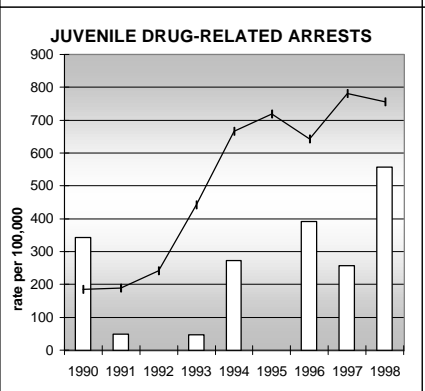

LOGAN COUNTY

POPULATION ESTIMATES (2001)

Juvenile Population	5,074
Total Population	21,359

POPULATION GROWTH (1990-2001)

	Percent	Rank
Juvenile Population	8.5	40
Total Population	22.1	39

HEALTHY BIRTHS

KEY
 columns = County
 line = Colorado

LOGAN COUNTY

HEALTHY CHILDREN AND ADULTS

KEY
 columns = County
 line = Colorado

LOGAN COUNTY

CHILDREN SUCCEEDING IN SCHOOL

STABLE FAMILIES

LOGAN COUNTY

YOUNG PEOPLE AVOIDING TROUBLE