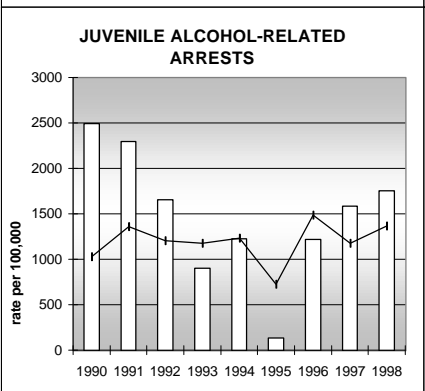

LOGAN COUNTY

POPULATION ESTIMATES (2001)

Juvenile Population	5,074
Total Population	21,359

POPULATION GROWTH (1990-2001)

	Percent	Rank
Juvenile Population	8.5	40
Total Population	22.1	39

HEALTHY BIRTHS

KEY
 columns = County
 line = Colorado

LOGAN COUNTY

HEALTHY CHILDREN AND ADULTS

KEY
 columns = County
 line = Colorado

LOGAN COUNTY

CHILDREN SUCCEEDING IN SCHOOL

STABLE FAMILIES

LOGAN COUNTY

YOUNG PEOPLE AVOIDING TROUBLE