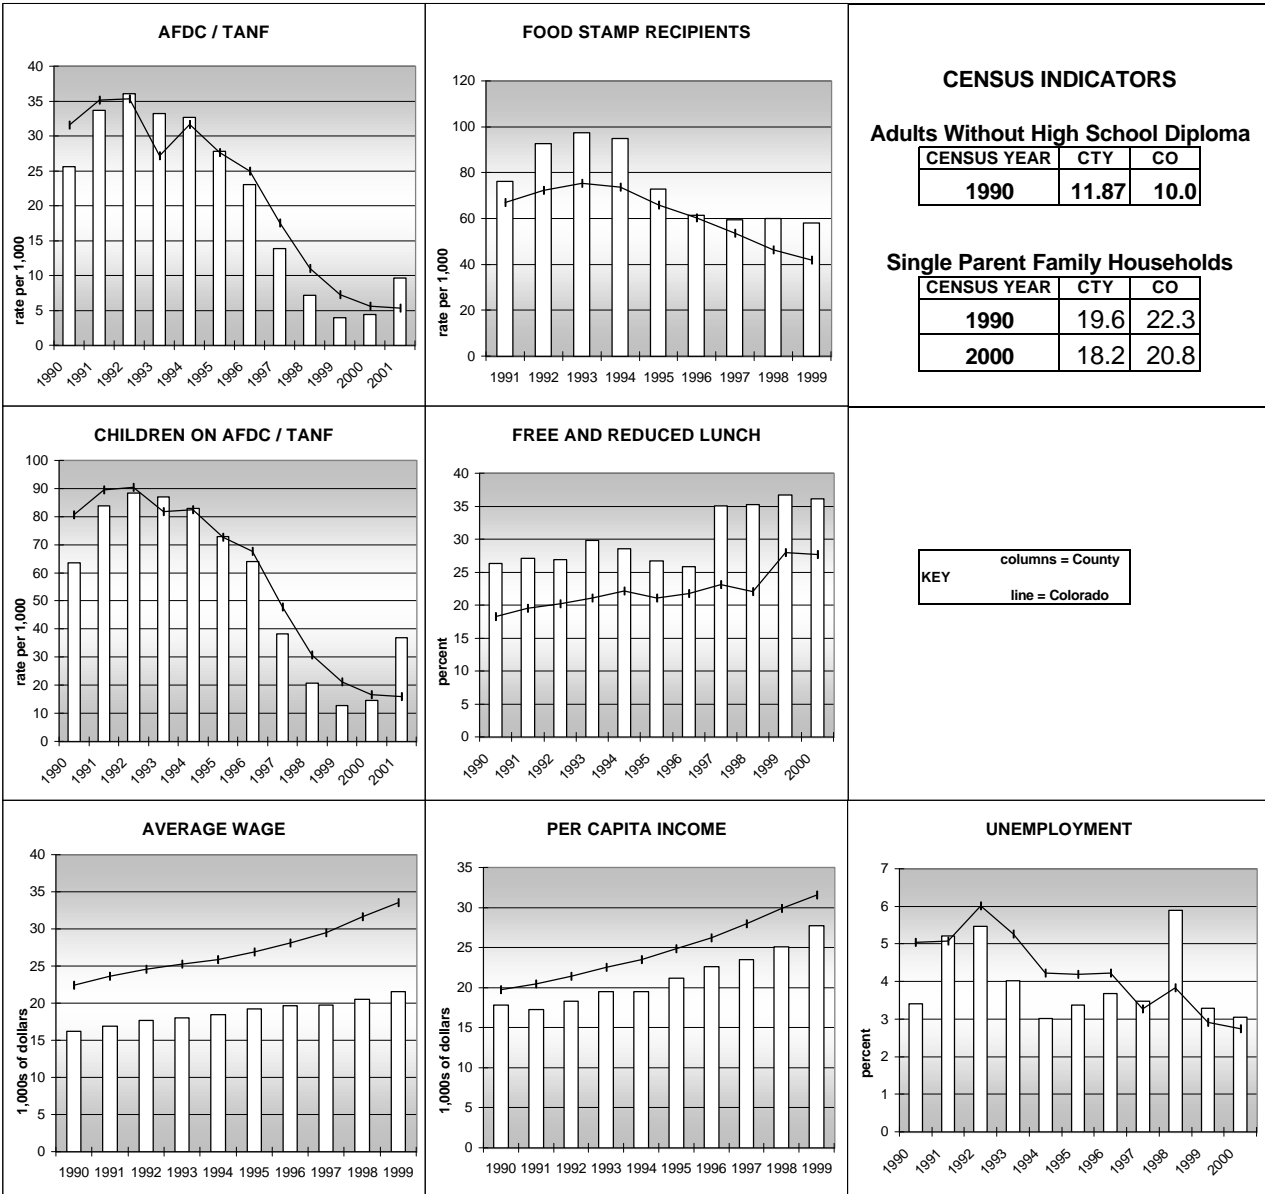

LOGAN COUNTY

POPULATION ESTIMATES (2001)

Juvenile Population	5,074
Total Population	21,359

POPULATION GROWTH (1990-2001)

	Percent	Rank
Juvenile Population	8.5	40
Total Population	22.1	39

HEALTHY BIRTHS

KEY
 columns = County
 line = Colorado

LOGAN COUNTY

HEALTHY CHILDREN AND ADULTS

KEY
 columns = County
 line = Colorado

LOGAN COUNTY

CHILDREN SUCCEEDING IN SCHOOL

STABLE FAMILIES

LOGAN COUNTY

YOUNG PEOPLE AVOIDING TROUBLE

SAFE, SUPPORTIVE, AND ENGAGED COMMUNITIES

CENSUS INDICATOR

Households in Rental Properties (%)

CENSUS YEAR	CTY	CO
1990	25.8	32.0
2000	30.1	32.7

KEY
 columns = County
 line = Colorado

LOGAN COUNTY

FAMILIES WITH ADEQUATE INCOME