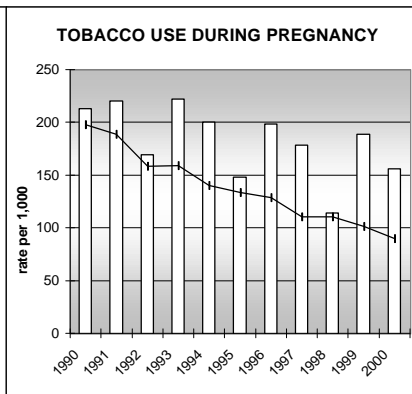

LOGAN COUNTY

POPULATION ESTIMATES (2001)

Juvenile Population	5,074
Total Population	21,359

POPULATION GROWTH (1990-2001)

	Percent	Rank
Juvenile Population	8.5	40
Total Population	22.1	39

HEALTHY BIRTHS

KEY
 columns = County
 line = Colorado