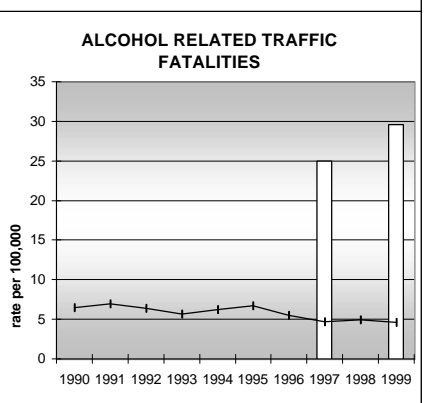

LOGAN COUNTY

POPULATION ESTIMATES (2001)

Juvenile Population	5,074
Total Population	21,359

POPULATION GROWTH (1990-2001)

	Percent	Rank
Juvenile Population	8.5	40
Total Population	22.1	39

HEALTHY BIRTHS

KEY
 columns = County
 line = Colorado

LOGAN COUNTY

HEALTHY CHILDREN AND ADULTS

KEY
 columns = County
 line = Colorado

LOGAN COUNTY

CHILDREN SUCCEEDING IN SCHOOL

STABLE FAMILIES

LOGAN COUNTY

YOUNG PEOPLE AVOIDING TROUBLE