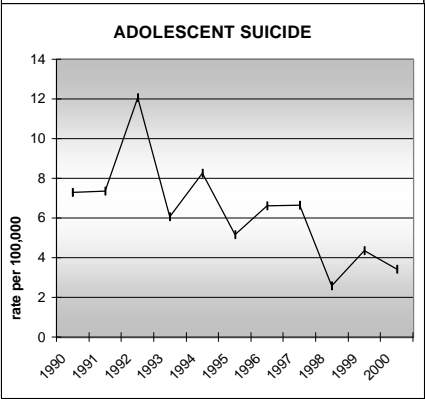

LOGAN COUNTY

POPULATION ESTIMATES (2001)

Juvenile Population	5,074
Total Population	21,359

POPULATION GROWTH (1990-2001)

	Percent	Rank
Juvenile Population	8.5	40
Total Population	22.1	39

HEALTHY BIRTHS

KEY
 columns = County
 line = Colorado

LOGAN COUNTY

HEALTHY CHILDREN AND ADULTS

KEY
 columns = County
 line = Colorado

LOGAN COUNTY

CHILDREN SUCCEEDING IN SCHOOL

STABLE FAMILIES

LOGAN COUNTY

YOUNG PEOPLE AVOIDING TROUBLE