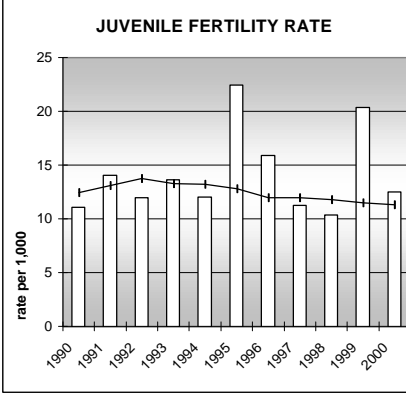

LOGAN COUNTY

POPULATION ESTIMATES (2001)

Juvenile Population	5,074
Total Population	21,359

POPULATION GROWTH (1990-2001)

	Percent	Rank
Juvenile Population	8.5	40
Total Population	22.1	39

HEALTHY BIRTHS

KEY
 columns = County
 line = Colorado