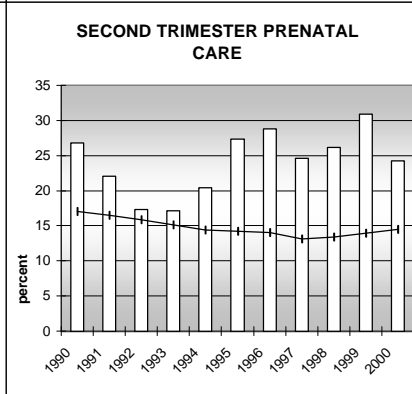

LOGAN COUNTY

POPULATION ESTIMATES (2001)

Juvenile Population	5,074
Total Population	21,359

POPULATION GROWTH (1990-2001)

	Percent	Rank
Juvenile Population	8.5	40
Total Population	22.1	39

HEALTHY BIRTHS

KEY
 columns = County
 line = Colorado

LOGAN COUNTY

HEALTHY CHILDREN AND ADULTS

KEY
 columns = County
 line = Colorado

LOGAN COUNTY

CHILDREN SUCCEEDING IN SCHOOL

STABLE FAMILIES

LOGAN COUNTY

YOUNG PEOPLE AVOIDING TROUBLE