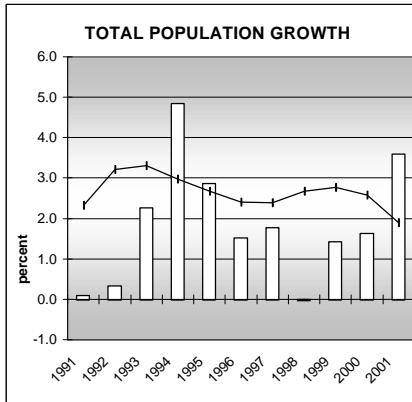

LOGAN COUNTY

POPULATION ESTIMATES (2001)

Juvenile Population	5,074
Total Population	21,359

POPULATION GROWTH (1990-2001)

	Percent	Rank
Juvenile Population	8.5	40
Total Population	22.1	39

HEALTHY BIRTHS

KEY
 columns = County
 line = Colorado

LOGAN COUNTY

HEALTHY CHILDREN AND ADULTS

KEY
 columns = County
 line = Colorado

LOGAN COUNTY

CHILDREN SUCCEEDING IN SCHOOL

STABLE FAMILIES

LOGAN COUNTY

YOUNG PEOPLE AVOIDING TROUBLE