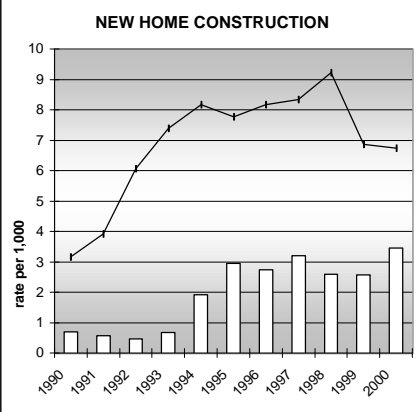

LOGAN COUNTY

POPULATION ESTIMATES (2001)

Juvenile Population	5,074
Total Population	21,359

POPULATION GROWTH (1990-2001)

	Percent	Rank
Juvenile Population	8.5	40
Total Population	22.1	39

HEALTHY BIRTHS

KEY
 columns = County
 line = Colorado

LOGAN COUNTY

HEALTHY CHILDREN AND ADULTS

KEY
 columns = County
 line = Colorado

LOGAN COUNTY

CHILDREN SUCCEEDING IN SCHOOL

STABLE FAMILIES

LOGAN COUNTY

YOUNG PEOPLE AVOIDING TROUBLE

SAFE, SUPPORTIVE, AND ENGAGED COMMUNITIES

CENSUS INDICATOR

Households in Rental Properties (%)

CENSUS YEAR	CTY	CO
1990	25.8	32.0
2000	30.1	32.7

KEY
 columns = County
 line = Colorado

LOGAN COUNTY

FAMILIES WITH ADEQUATE INCOME