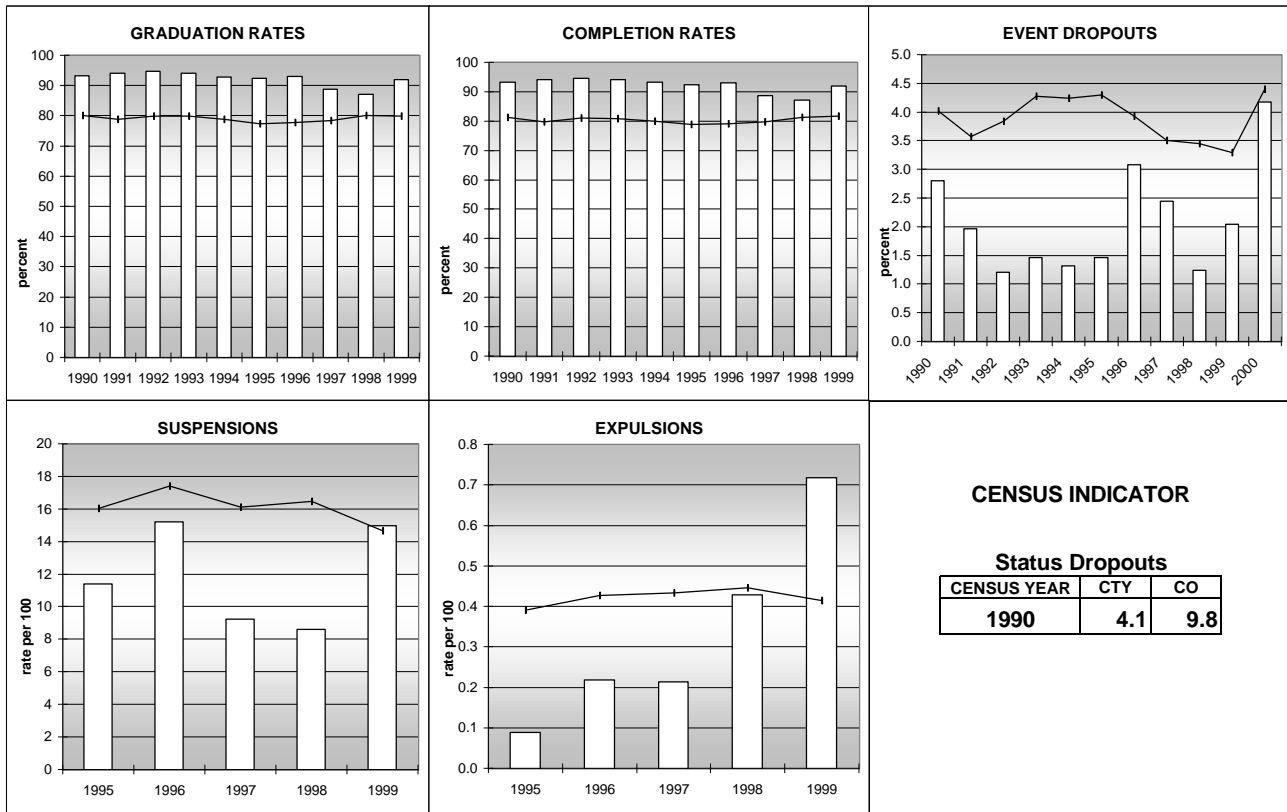

LOGAN COUNTY

POPULATION ESTIMATES (2001)

Juvenile Population	5,074
Total Population	21,359

POPULATION GROWTH (1990-2001)

	Percent	Rank
Juvenile Population	8.5	40
Total Population	22.1	39

HEALTHY BIRTHS

KEY
 columns = County
 line = Colorado

LOGAN COUNTY

HEALTHY CHILDREN AND ADULTS

KEY
 columns = County
 line = Colorado

LOGAN COUNTY

CHILDREN SUCCEEDING IN SCHOOL

STABLE FAMILIES

LOGAN COUNTY

YOUNG PEOPLE AVOIDING TROUBLE

SAFE, SUPPORTIVE, AND ENGAGED COMMUNITIES

CENSUS INDICATOR

Households in Rental Properties (%)

CENSUS YEAR	CTY	CO
1990	25.8	32.0
2000	30.1	32.7

KEY
 columns = County
 line = Colorado

LOGAN COUNTY

FAMILIES WITH ADEQUATE INCOME