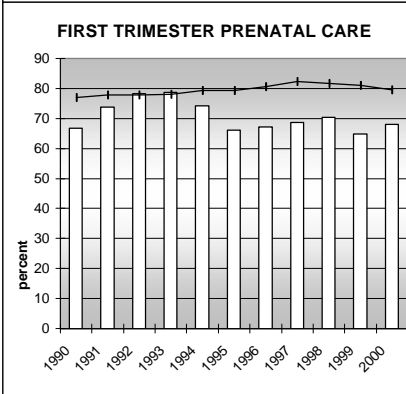

LOGAN COUNTY

POPULATION ESTIMATES (2001)

Juvenile Population	5,074
Total Population	21,359

POPULATION GROWTH (1990-2001)

	Percent	Rank
Juvenile Population	8.5	40
Total Population	22.1	39

HEALTHY BIRTHS

KEY
 columns = County
 line = Colorado

LOGAN COUNTY

HEALTHY CHILDREN AND ADULTS

KEY
 columns = County
 line = Colorado

LOGAN COUNTY

CHILDREN SUCCEEDING IN SCHOOL

STABLE FAMILIES

LOGAN COUNTY

YOUNG PEOPLE AVOIDING TROUBLE