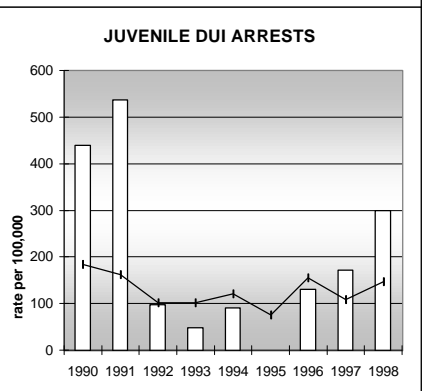

LOGAN COUNTY

POPULATION ESTIMATES (2001)

Juvenile Population	5,074
Total Population	21,359

POPULATION GROWTH (1990-2001)

	Percent	Rank
Juvenile Population	8.5	40
Total Population	22.1	39

HEALTHY BIRTHS

KEY
 columns = County
 line = Colorado

LOGAN COUNTY

HEALTHY CHILDREN AND ADULTS

KEY
 columns = County
 line = Colorado

LOGAN COUNTY

CHILDREN SUCCEEDING IN SCHOOL

STABLE FAMILIES

LOGAN COUNTY

YOUNG PEOPLE AVOIDING TROUBLE