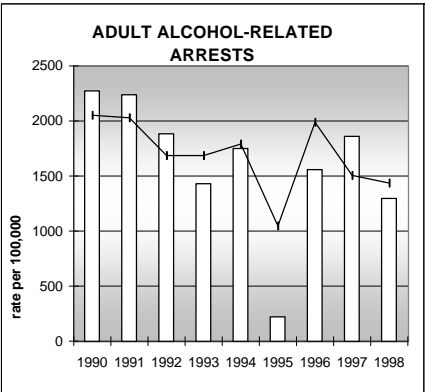

LOGAN COUNTY

POPULATION ESTIMATES (2001)

Juvenile Population	5,074
Total Population	21,359

POPULATION GROWTH (1990-2001)

	Percent	Rank
Juvenile Population	8.5	40
Total Population	22.1	39

HEALTHY BIRTHS

KEY
 columns = County
 line = Colorado

LOGAN COUNTY

HEALTHY CHILDREN AND ADULTS

KEY
 columns = County
 line = Colorado

LOGAN COUNTY

CHILDREN SUCCEEDING IN SCHOOL

STABLE FAMILIES

LOGAN COUNTY

YOUNG PEOPLE AVOIDING TROUBLE