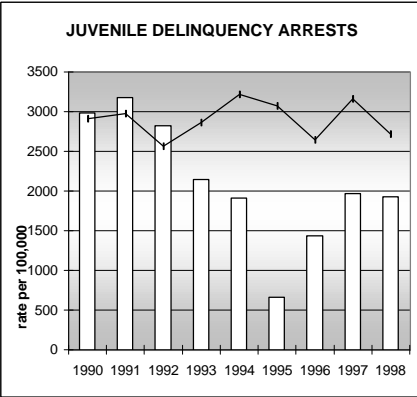

LOGAN COUNTY

POPULATION ESTIMATES (2001)

Juvenile Population	5,074
Total Population	21,359

POPULATION GROWTH (1990-2001)

	Percent	Rank
Juvenile Population	8.5	40
Total Population	22.1	39

HEALTHY BIRTHS

KEY
 columns = County
 line = Colorado

LOGAN COUNTY

HEALTHY CHILDREN AND ADULTS

KEY
 columns = County
 line = Colorado

LOGAN COUNTY

CHILDREN SUCCEEDING IN SCHOOL

STABLE FAMILIES

LOGAN COUNTY

YOUNG PEOPLE AVOIDING TROUBLE

SAFE, SUPPORTIVE, AND ENGAGED COMMUNITIES

CENSUS INDICATOR

Households in Rental Properties (%)

CENSUS YEAR	CTY	CO
1990	25.8	32.0
2000	30.1	32.7

KEY
 columns = County
 line = Colorado

LOGAN COUNTY

FAMILIES WITH ADEQUATE INCOME