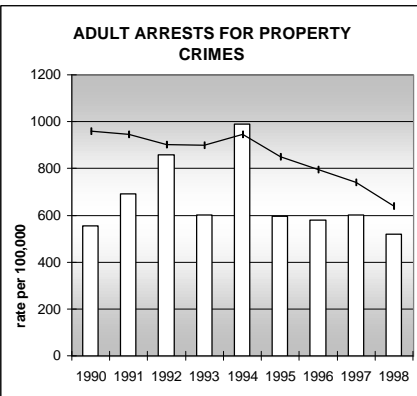

LOGAN COUNTY

POPULATION ESTIMATES (2001)

Juvenile Population	5,074
Total Population	21,359

POPULATION GROWTH (1990-2001)

	Percent	Rank
Juvenile Population	8.5	40
Total Population	22.1	39

HEALTHY BIRTHS

KEY
 columns = County
 line = Colorado

LOGAN COUNTY

HEALTHY CHILDREN AND ADULTS

KEY
 columns = County
 line = Colorado

LOGAN COUNTY

CHILDREN SUCCEEDING IN SCHOOL

STABLE FAMILIES

LOGAN COUNTY

YOUNG PEOPLE AVOIDING TROUBLE

SAFE, SUPPORTIVE, AND ENGAGED COMMUNITIES

CENSUS INDICATOR

Households in Rental Properties (%)

CENSUS YEAR	CTY	CO
1990	25.8	32.0
2000	30.1	32.7

KEY
 columns = County
 line = Colorado

LOGAN COUNTY

FAMILIES WITH ADEQUATE INCOME