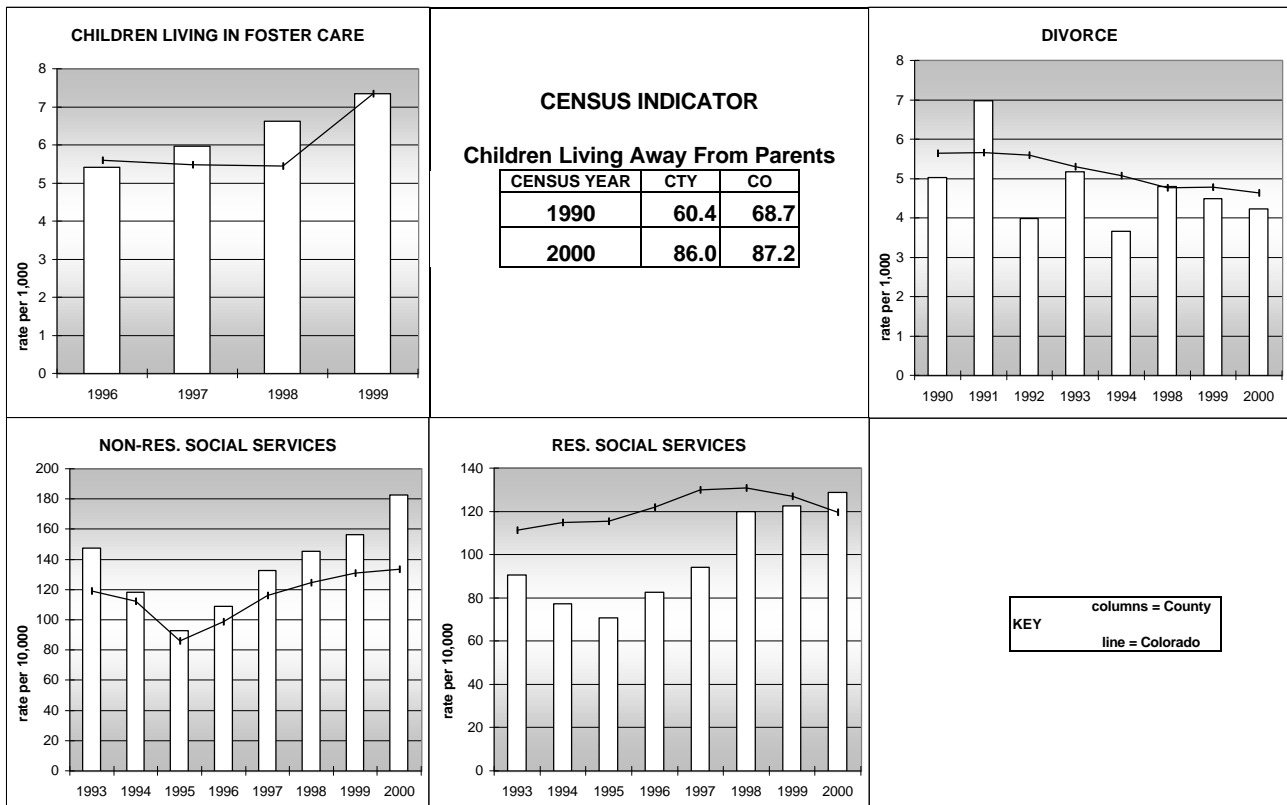

LOGAN COUNTY

POPULATION ESTIMATES (2001)

Juvenile Population	5,074
Total Population	21,359

POPULATION GROWTH (1990-2001)

	Percent	Rank
Juvenile Population	8.5	40
Total Population	22.1	39

HEALTHY BIRTHS

KEY
 columns = County
 line = Colorado

LOGAN COUNTY

HEALTHY CHILDREN AND ADULTS

KEY
 columns = County
 line = Colorado

LOGAN COUNTY

CHILDREN SUCCEEDING IN SCHOOL

STABLE FAMILIES

LOGAN COUNTY

YOUNG PEOPLE AVOIDING TROUBLE

SAFE, SUPPORTIVE, AND ENGAGED COMMUNITIES

CENSUS INDICATOR

Households in Rental Properties (%)

CENSUS YEAR	CTY	CO
1990	25.8	32.0
2000	30.1	32.7

KEY
 columns = County
 line = Colorado

LOGAN COUNTY

FAMILIES WITH ADEQUATE INCOME