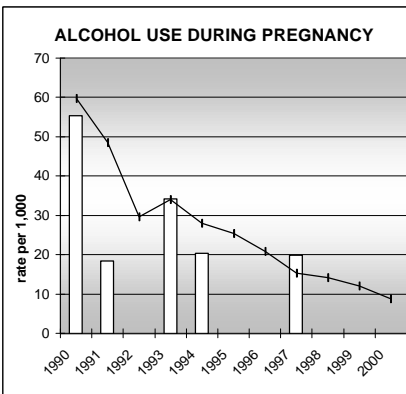

LOGAN COUNTY

POPULATION ESTIMATES (2001)

Juvenile Population	5,074
Total Population	21,359

POPULATION GROWTH (1990-2001)

	Percent	Rank
Juvenile Population	8.5	40
Total Population	22.1	39

HEALTHY BIRTHS

KEY
 columns = County
 line = Colorado

LOGAN COUNTY

HEALTHY CHILDREN AND ADULTS

KEY
 columns = County
 line = Colorado

LOGAN COUNTY

CHILDREN SUCCEEDING IN SCHOOL

STABLE FAMILIES

LOGAN COUNTY

YOUNG PEOPLE AVOIDING TROUBLE