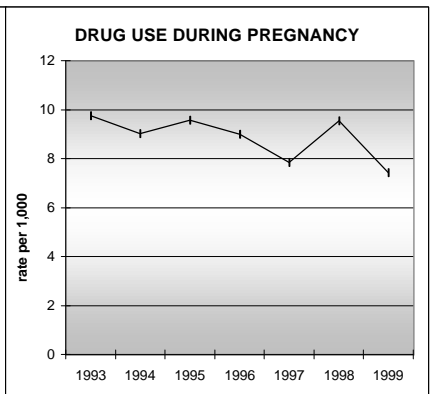

LOGAN COUNTY

POPULATION ESTIMATES (2001)

Juvenile Population	5,074
Total Population	21,359

POPULATION GROWTH (1990-2001)

	Percent	Rank
Juvenile Population	8.5	40
Total Population	22.1	39

HEALTHY BIRTHS

KEY
 columns = County
 line = Colorado