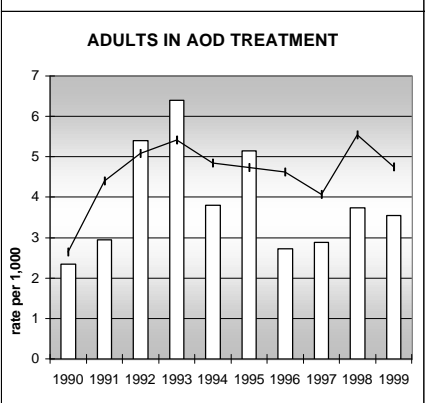

LOGAN COUNTY

POPULATION ESTIMATES (2001)

Juvenile Population	5,074
Total Population	21,359

POPULATION GROWTH (1990-2001)

	Percent	Rank
Juvenile Population	8.5	40
Total Population	22.1	39

HEALTHY BIRTHS

KEY
 columns = County
 line = Colorado

LOGAN COUNTY

HEALTHY CHILDREN AND ADULTS

KEY
 columns = County
 line = Colorado

LOGAN COUNTY

CHILDREN SUCCEEDING IN SCHOOL

STABLE FAMILIES

LOGAN COUNTY

YOUNG PEOPLE AVOIDING TROUBLE