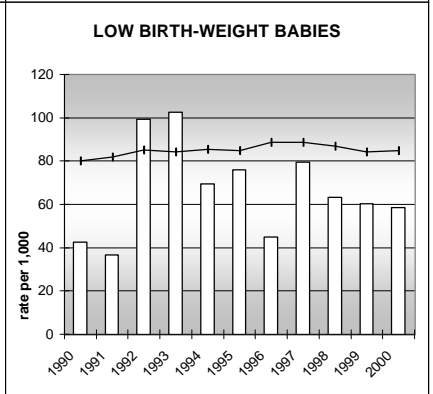

LOGAN COUNTY

POPULATION ESTIMATES (2001)

Juvenile Population	5,074
Total Population	21,359

POPULATION GROWTH (1990-2001)

	Percent	Rank
Juvenile Population	8.5	40
Total Population	22.1	39

HEALTHY BIRTHS

KEY
 columns = County
 line = Colorado

LOGAN COUNTY

HEALTHY CHILDREN AND ADULTS

KEY
 columns = County
 line = Colorado

LOGAN COUNTY

CHILDREN SUCCEEDING IN SCHOOL

STABLE FAMILIES

LOGAN COUNTY

YOUNG PEOPLE AVOIDING TROUBLE