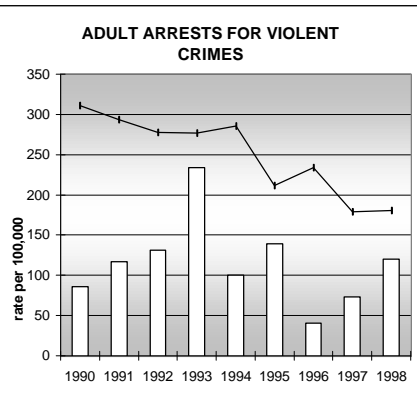

LOGAN COUNTY

POPULATION ESTIMATES (2001)

Juvenile Population	5,074
Total Population	21,359

POPULATION GROWTH (1990-2001)

	Percent	Rank
Juvenile Population	8.5	40
Total Population	22.1	39

HEALTHY BIRTHS

KEY
 columns = County
 line = Colorado

LOGAN COUNTY

HEALTHY CHILDREN AND ADULTS

KEY
 columns = County
 line = Colorado

LOGAN COUNTY

CHILDREN SUCCEEDING IN SCHOOL

STABLE FAMILIES

LOGAN COUNTY

YOUNG PEOPLE AVOIDING TROUBLE

SAFE, SUPPORTIVE, AND ENGAGED COMMUNITIES

CENSUS INDICATOR

Households in Rental Properties (%)

CENSUS YEAR	CTY	CO
1990	25.8	32.0
2000	30.1	32.7

KEY
 columns = County
 line = Colorado

LOGAN COUNTY

FAMILIES WITH ADEQUATE INCOME