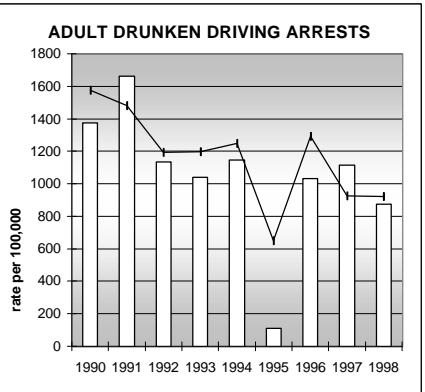

LOGAN COUNTY

POPULATION ESTIMATES (2001)

Juvenile Population	5,074
Total Population	21,359

POPULATION GROWTH (1990-2001)

	Percent	Rank
Juvenile Population	8.5	40
Total Population	22.1	39

HEALTHY BIRTHS

KEY
 columns = County
 line = Colorado

LOGAN COUNTY

HEALTHY CHILDREN AND ADULTS

KEY
 columns = County
 line = Colorado

LOGAN COUNTY

CHILDREN SUCCEEDING IN SCHOOL

STABLE FAMILIES

LOGAN COUNTY

YOUNG PEOPLE AVOIDING TROUBLE