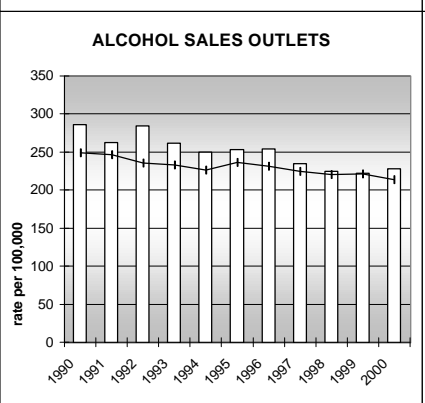

LOGAN COUNTY

HEALTHY CHILDREN AND ADULTS

KEY
columns = County
line = Colorado