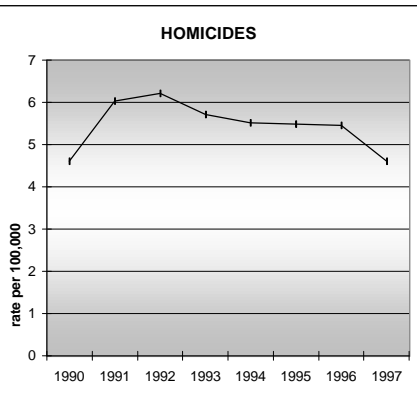

LOGAN COUNTY

POPULATION ESTIMATES (2001)

Juvenile Population	5,074
Total Population	21,359

POPULATION GROWTH (1990-2001)

	Percent	Rank
Juvenile Population	8.5	40
Total Population	22.1	39

HEALTHY BIRTHS

KEY
 columns = County
 line = Colorado

LOGAN COUNTY

HEALTHY CHILDREN AND ADULTS

KEY
 columns = County
 line = Colorado

LOGAN COUNTY

CHILDREN SUCCEEDING IN SCHOOL

STABLE FAMILIES

LOGAN COUNTY

YOUNG PEOPLE AVOIDING TROUBLE

SAFE, SUPPORTIVE, AND ENGAGED COMMUNITIES

CENSUS INDICATOR

Households in Rental Properties (%)

CENSUS YEAR	CTY	CO
1990	25.8	32.0
2000	30.1	32.7

KEY
 columns = County
 line = Colorado

LOGAN COUNTY

FAMILIES WITH ADEQUATE INCOME