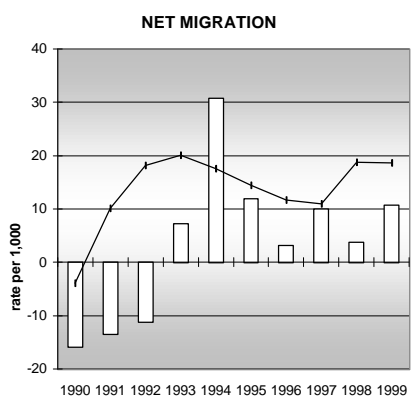

LOGAN COUNTY

POPULATION ESTIMATES (2001)

Juvenile Population	5,074
Total Population	21,359

POPULATION GROWTH (1990-2001)

	Percent	Rank
Juvenile Population	8.5	40
Total Population	22.1	39

HEALTHY BIRTHS

KEY
 columns = County
 line = Colorado

LOGAN COUNTY

HEALTHY CHILDREN AND ADULTS

KEY
 columns = County
 line = Colorado

LOGAN COUNTY

CHILDREN SUCCEEDING IN SCHOOL

STABLE FAMILIES

LOGAN COUNTY

YOUNG PEOPLE AVOIDING TROUBLE

SAFE, SUPPORTIVE, AND ENGAGED COMMUNITIES

CENSUS INDICATOR

Households in Rental Properties (%)

CENSUS YEAR	CTY	CO
1990	25.8	32.0
2000	30.1	32.7

KEY
 columns = County
 line = Colorado

LOGAN COUNTY

FAMILIES WITH ADEQUATE INCOME