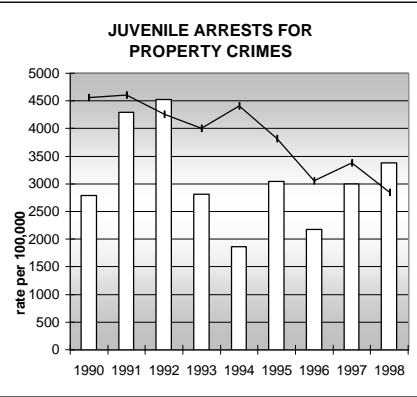

LOGAN COUNTY

POPULATION ESTIMATES (2001)

Juvenile Population	5,074
Total Population	21,359

POPULATION GROWTH (1990-2001)

	Percent	Rank
Juvenile Population	8.5	40
Total Population	22.1	39

HEALTHY BIRTHS

KEY
 columns = County
 line = Colorado

LOGAN COUNTY

HEALTHY CHILDREN AND ADULTS

KEY
 columns = County
 line = Colorado

LOGAN COUNTY

CHILDREN SUCCEEDING IN SCHOOL

STABLE FAMILIES

LOGAN COUNTY

YOUNG PEOPLE AVOIDING TROUBLE

SAFE, SUPPORTIVE, AND ENGAGED COMMUNITIES

CENSUS INDICATOR

Households in Rental Properties (%)

CENSUS YEAR	CTY	CO
1990	25.8	32.0
2000	30.1	32.7

KEY
 columns = County
 line = Colorado

LOGAN COUNTY

FAMILIES WITH ADEQUATE INCOME