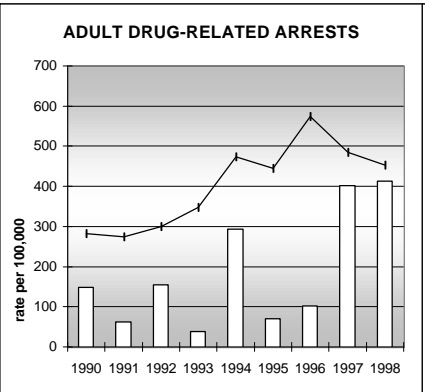

LOGAN COUNTY

POPULATION ESTIMATES (2001)

Juvenile Population	5,074
Total Population	21,359

POPULATION GROWTH (1990-2001)

	Percent	Rank
Juvenile Population	8.5	40
Total Population	22.1	39

HEALTHY BIRTHS

KEY
 columns = County
 line = Colorado

LOGAN COUNTY

HEALTHY CHILDREN AND ADULTS

KEY
 columns = County
 line = Colorado

LOGAN COUNTY

CHILDREN SUCCEEDING IN SCHOOL

STABLE FAMILIES

LOGAN COUNTY

YOUNG PEOPLE AVOIDING TROUBLE