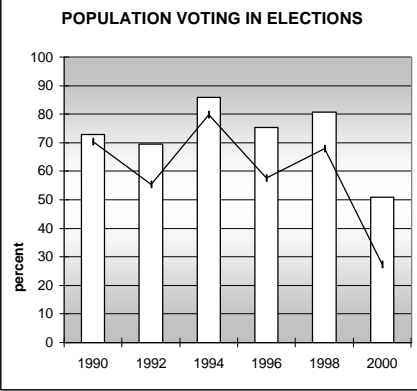

KEY
columns = County
line = Colorado