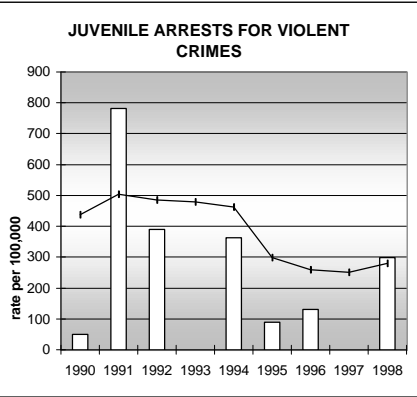

LOGAN COUNTY

POPULATION ESTIMATES (2001)

Juvenile Population	5,074
Total Population	21,359

POPULATION GROWTH (1990-2001)

	Percent	Rank
Juvenile Population	8.5	40
Total Population	22.1	39

HEALTHY BIRTHS

KEY
 columns = County
 line = Colorado

LOGAN COUNTY

HEALTHY CHILDREN AND ADULTS

KEY
 columns = County
 line = Colorado

LOGAN COUNTY

CHILDREN SUCCEEDING IN SCHOOL

STABLE FAMILIES

LOGAN COUNTY

YOUNG PEOPLE AVOIDING TROUBLE

SAFE, SUPPORTIVE, AND ENGAGED COMMUNITIES

CENSUS INDICATOR

Households in Rental Properties (%)

CENSUS YEAR	CTY	CO
1990	25.8	32.0
2000	30.1	32.7

KEY
 columns = County
 line = Colorado

LOGAN COUNTY

FAMILIES WITH ADEQUATE INCOME