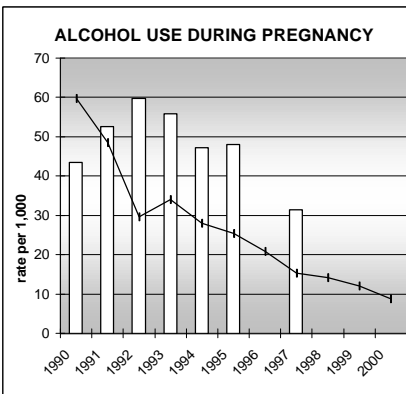

MOFFAT COUNTY

POPULATION ESTIMATES (2001)

Juvenile Population	3,715
Total Population	13,429

POPULATION GROWTH (1990-2001)

	Percent	Rank
Juvenile Population	0.7	52
Total Population	18.3	44

HEALTHY BIRTHS

columns = County
 KEY line = Colorado