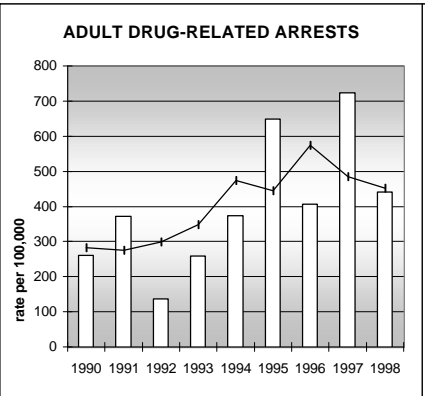

MOFFAT COUNTY

HEALTHY CHILDREN AND ADULTS

KEY
columns = County
line = Colorado