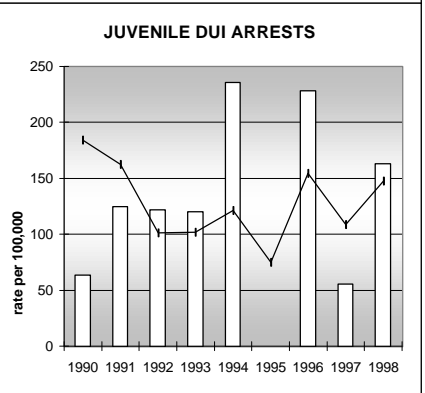

MOFFAT COUNTY

HEALTHY CHILDREN AND ADULTS

KEY
columns = County
line = Colorado