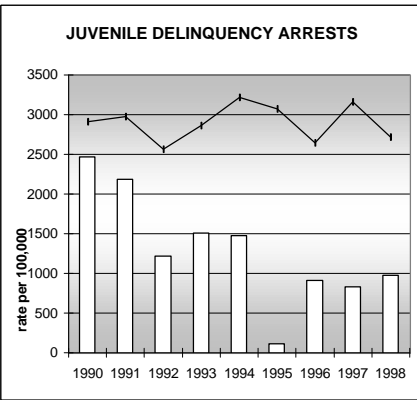

MOFFAT COUNTY

POPULATION ESTIMATES (2001)

Juvenile Population	3,715
Total Population	13,429

POPULATION GROWTH (1990-2001)

	Percent	Rank
Juvenile Population	0.7	52
Total Population	18.3	44

HEALTHY BIRTHS

columns = County
 KEY line = Colorado

MOFFAT COUNTY

HEALTHY CHILDREN AND ADULTS

KEY
 columns = County
 line = Colorado

MOFFAT COUNTY

CHILDREN SUCCEEDING IN SCHOOL

STABLE FAMILIES

MOFFAT COUNTY

YOUNG PEOPLE AVOIDING TROUBLE

SAFE, SUPPORTIVE, AND ENGAGED COMMUNITIES

CENSUS INDICATOR

Households in Rental Properties (%)

CENSUS YEAR	CTY	CO
1990	25.1	32.0
2000	27.9	32.7

KEY
 columns = County
 line = Colorado

MOFFAT COUNTY

FAMILIES WITH ADEQUATE INCOME