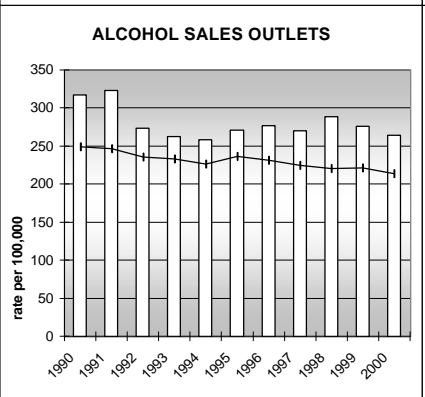

MOFFAT COUNTY

HEALTHY CHILDREN AND ADULTS

KEY
columns = County
line = Colorado