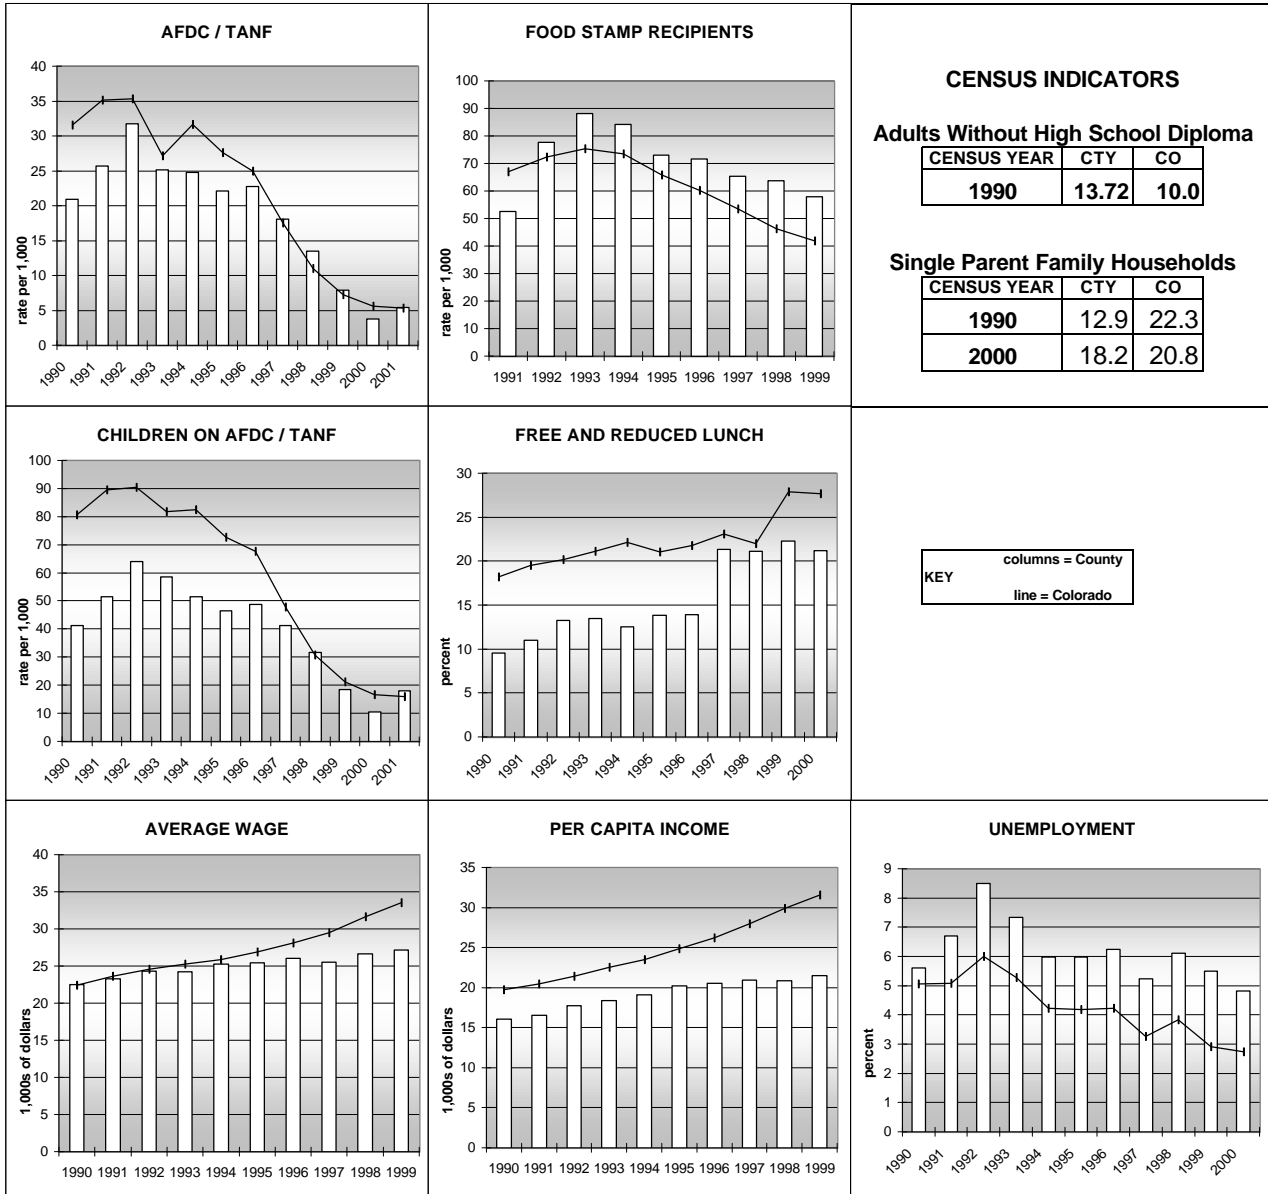

SAFE, SUPPORTIVE, AND ENGAGED COMMUNITIES

CENSUS INDICATOR

Households in Rental Properties (%)

CENSUS YEAR	CTY	CO
1990	25.1	32.0
2000	27.9	32.7

KEY
 columns = County
 line = Colorado

MOFFAT COUNTY

FAMILIES WITH ADEQUATE INCOME