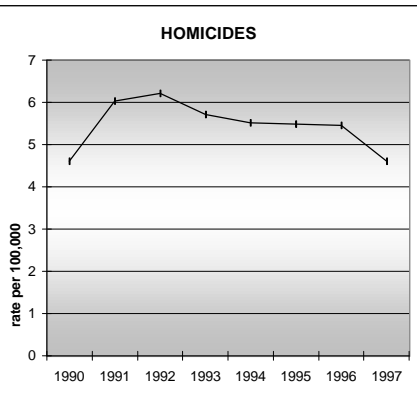

SAFE, SUPPORTIVE, AND ENGAGED COMMUNITIES

CENSUS INDICATOR

Households in Rental Properties (%)

CENSUS YEAR	CTY	CO
1990	25.1	32.0
2000	27.9	32.7