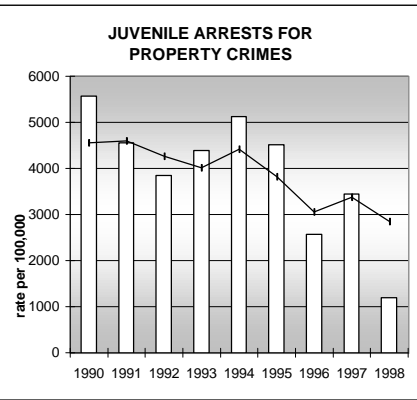

MOFFAT COUNTY

POPULATION ESTIMATES (2001)

Juvenile Population	3,715
Total Population	13,429

POPULATION GROWTH (1990-2001)

	Percent	Rank
Juvenile Population	0.7	52
Total Population	18.3	44

HEALTHY BIRTHS

columns = County
 KEY line = Colorado

MOFFAT COUNTY

HEALTHY CHILDREN AND ADULTS

KEY
 columns = County
 line = Colorado

MOFFAT COUNTY

CHILDREN SUCCEEDING IN SCHOOL

STABLE FAMILIES

MOFFAT COUNTY

YOUNG PEOPLE AVOIDING TROUBLE

SAFE, SUPPORTIVE, AND ENGAGED COMMUNITIES

CENSUS INDICATOR

Households in Rental Properties (%)

CENSUS YEAR	CTY	CO
1990	25.1	32.0
2000	27.9	32.7

KEY
 columns = County
 line = Colorado

MOFFAT COUNTY

FAMILIES WITH ADEQUATE INCOME