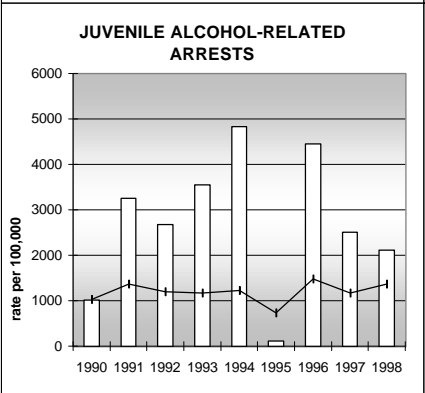

MOFFAT COUNTY

HEALTHY CHILDREN AND ADULTS

KEY
columns = County
line = Colorado