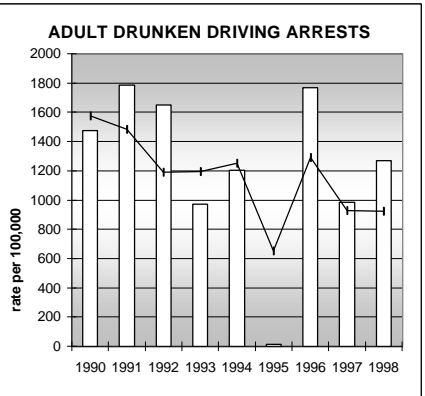

MOFFAT COUNTY

HEALTHY CHILDREN AND ADULTS

KEY
columns = County
line = Colorado