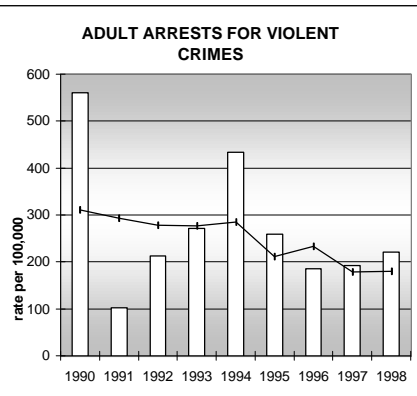

MOFFAT COUNTY

POPULATION ESTIMATES (2001)

Juvenile Population	3,715
Total Population	13,429

POPULATION GROWTH (1990-2001)

	Percent	Rank
Juvenile Population	0.7	52
Total Population	18.3	44

HEALTHY BIRTHS

columns = County
 KEY line = Colorado

MOFFAT COUNTY

HEALTHY CHILDREN AND ADULTS

KEY
 columns = County
 line = Colorado

MOFFAT COUNTY

CHILDREN SUCCEEDING IN SCHOOL

STABLE FAMILIES

MOFFAT COUNTY

YOUNG PEOPLE AVOIDING TROUBLE

SAFE, SUPPORTIVE, AND ENGAGED COMMUNITIES

CENSUS INDICATOR

Households in Rental Properties (%)

CENSUS YEAR	CTY	CO
1990	25.1	32.0
2000	27.9	32.7

KEY
 columns = County
 line = Colorado

MOFFAT COUNTY

FAMILIES WITH ADEQUATE INCOME