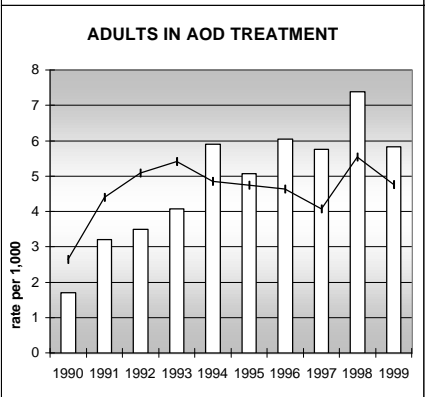

MOFFAT COUNTY

HEALTHY CHILDREN AND ADULTS

KEY
columns = County
line = Colorado