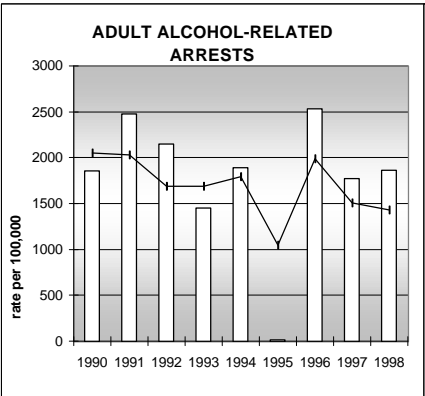

MOFFAT COUNTY

HEALTHY CHILDREN AND ADULTS

KEY
columns = County
line = Colorado