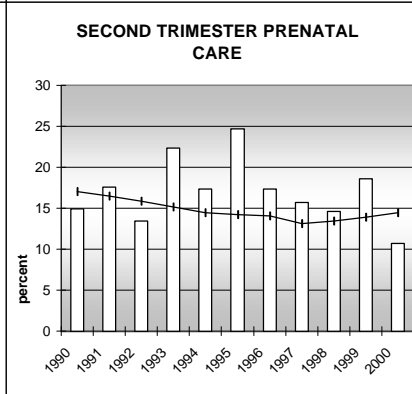

MOFFAT COUNTY

POPULATION ESTIMATES (2001)

Juvenile Population	3,715
Total Population	13,429

POPULATION GROWTH (1990-2001)

	Percent	Rank
Juvenile Population	0.7	52
Total Population	18.3	44

HEALTHY BIRTHS

columns = County
 KEY line = Colorado