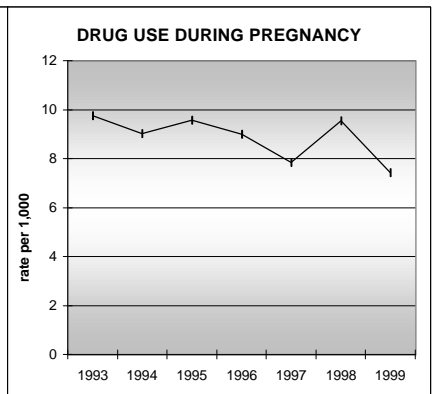

MOFFAT COUNTY

POPULATION ESTIMATES (2001)

Juvenile Population	3,715
Total Population	13,429

POPULATION GROWTH (1990-2001)

	Percent	Rank
Juvenile Population	0.7	52
Total Population	18.3	44

HEALTHY BIRTHS

columns = County
 KEY line = Colorado