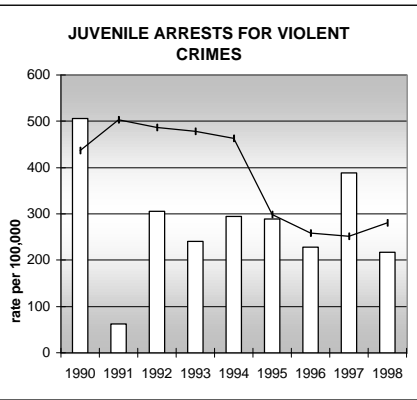

MOFFAT COUNTY

POPULATION ESTIMATES (2001)

Juvenile Population	3,715
Total Population	13,429

POPULATION GROWTH (1990-2001)

	Percent	Rank
Juvenile Population	0.7	52
Total Population	18.3	44

HEALTHY BIRTHS

columns = County
 KEY line = Colorado

MOFFAT COUNTY

HEALTHY CHILDREN AND ADULTS

KEY
 columns = County
 line = Colorado

MOFFAT COUNTY

CHILDREN SUCCEEDING IN SCHOOL

STABLE FAMILIES

MOFFAT COUNTY

YOUNG PEOPLE AVOIDING TROUBLE

SAFE, SUPPORTIVE, AND ENGAGED COMMUNITIES

CENSUS INDICATOR

Households in Rental Properties (%)

CENSUS YEAR	CTY	CO
1990	25.1	32.0
2000	27.9	32.7

KEY
 columns = County
 line = Colorado

MOFFAT COUNTY

FAMILIES WITH ADEQUATE INCOME