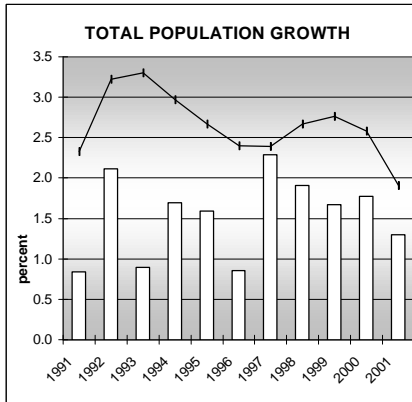

MOFFAT COUNTY

POPULATION ESTIMATES (2001)

Juvenile Population	3,715
Total Population	13,429

POPULATION GROWTH (1990-2001)

	Percent	Rank
Juvenile Population	0.7	52
Total Population	18.3	44

HEALTHY BIRTHS

columns = County
 KEY line = Colorado