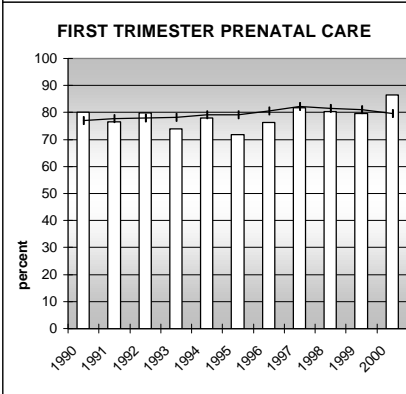

MOFFAT COUNTY

POPULATION ESTIMATES (2001)

Juvenile Population	3,715
Total Population	13,429

POPULATION GROWTH (1990-2001)

	Percent	Rank
Juvenile Population	0.7	52
Total Population	18.3	44

HEALTHY BIRTHS

columns = County
 KEY line = Colorado