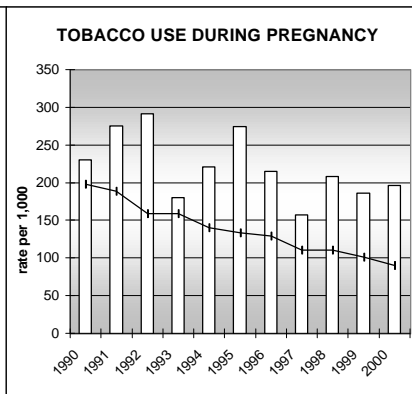

MOFFAT COUNTY

POPULATION ESTIMATES (2001)

Juvenile Population	3,715
Total Population	13,429

POPULATION GROWTH (1990-2001)

	Percent	Rank
Juvenile Population	0.7	52
Total Population	18.3	44

HEALTHY BIRTHS

columns = County
 KEY line = Colorado