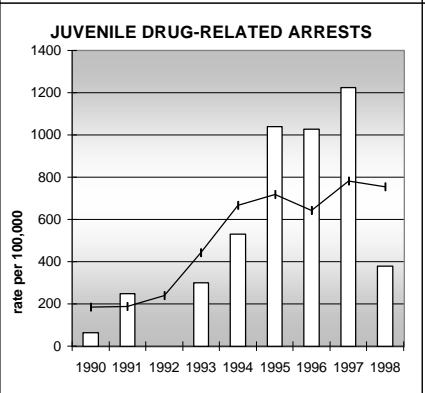

MOFFAT COUNTY

POPULATION ESTIMATES (2001)

Juvenile Population	3,715
Total Population	13,429

POPULATION GROWTH (1990-2001)

	Percent	Rank
Juvenile Population	0.7	52
Total Population	18.3	44

HEALTHY BIRTHS

columns = County
 KEY line = Colorado

MOFFAT COUNTY

HEALTHY CHILDREN AND ADULTS

KEY
 columns = County
 line = Colorado

MOFFAT COUNTY

CHILDREN SUCCEEDING IN SCHOOL

STABLE FAMILIES

MOFFAT COUNTY

YOUNG PEOPLE AVOIDING TROUBLE