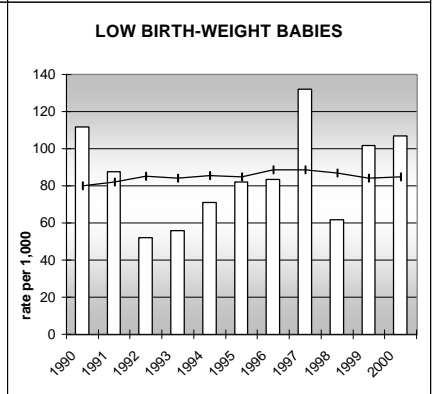

MOFFAT COUNTY

POPULATION ESTIMATES (2001)

Juvenile Population	3,715
Total Population	13,429

POPULATION GROWTH (1990-2001)

	Percent	Rank
Juvenile Population	0.7	52
Total Population	18.3	44

HEALTHY BIRTHS

columns = County
 KEY line = Colorado