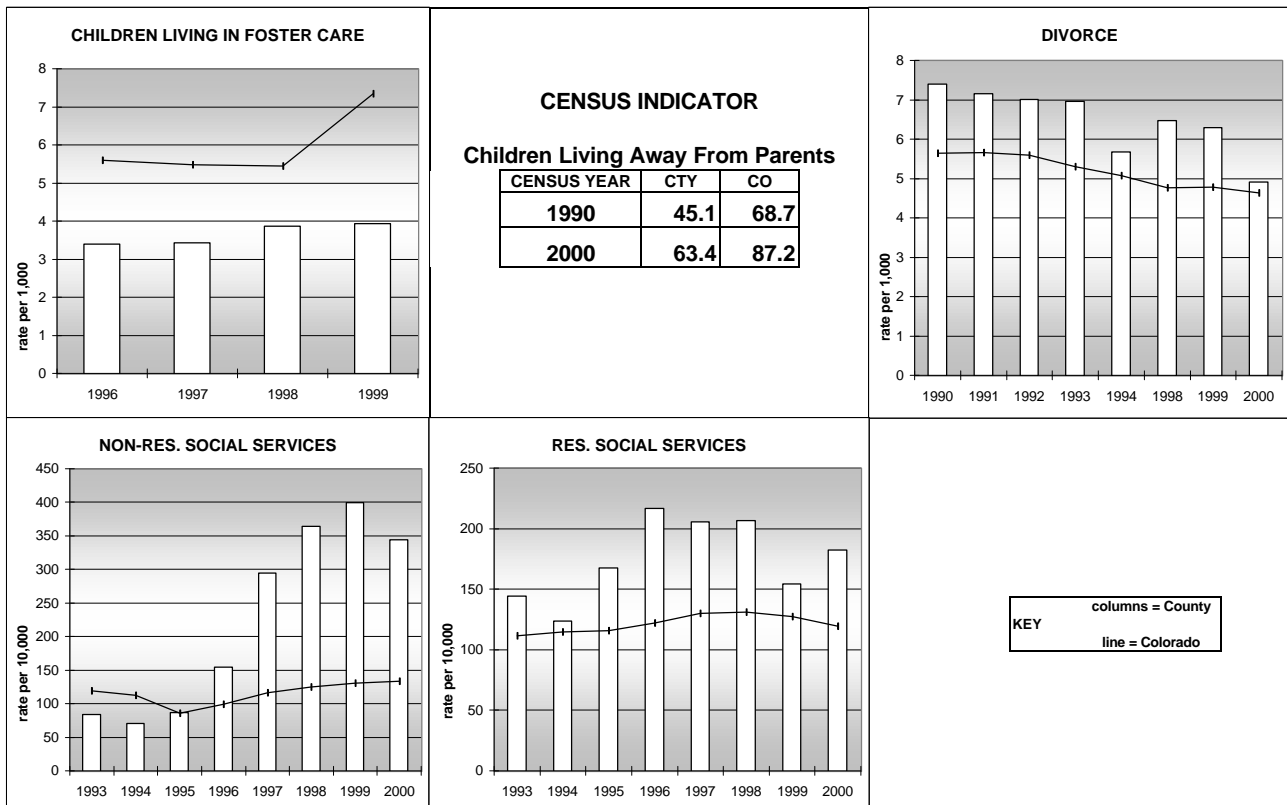

MOFFAT COUNTY

POPULATION ESTIMATES (2001)

Juvenile Population	3,715
Total Population	13,429

POPULATION GROWTH (1990-2001)

	Percent	Rank
Juvenile Population	0.7	52
Total Population	18.3	44

HEALTHY BIRTHS

columns = County
 KEY line = Colorado

MOFFAT COUNTY

HEALTHY CHILDREN AND ADULTS

KEY
 columns = County
 line = Colorado

MOFFAT COUNTY

CHILDREN SUCCEEDING IN SCHOOL

STABLE FAMILIES

MOFFAT COUNTY

YOUNG PEOPLE AVOIDING TROUBLE

SAFE, SUPPORTIVE, AND ENGAGED COMMUNITIES

CENSUS INDICATOR

Households in Rental Properties (%)

CENSUS YEAR	CTY	CO
1990	25.1	32.0
2000	27.9	32.7

KEY
 columns = County
 line = Colorado

MOFFAT COUNTY

FAMILIES WITH ADEQUATE INCOME