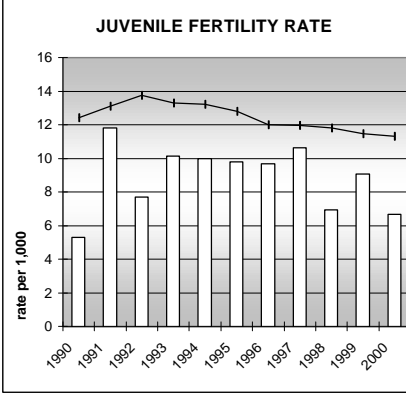

MOFFAT COUNTY

POPULATION ESTIMATES (2001)

Juvenile Population	3,715
Total Population	13,429

POPULATION GROWTH (1990-2001)

	Percent	Rank
Juvenile Population	0.7	52
Total Population	18.3	44

HEALTHY BIRTHS

columns = County
 KEY line = Colorado