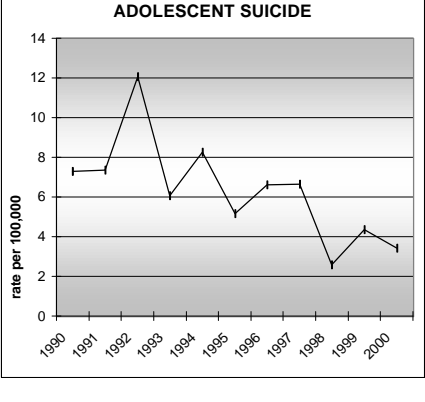

MORGAN COUNTY

POPULATION ESTIMATES (2001)

Juvenile Population	8,410
Total Population	27,809

POPULATION GROWTH (1990-2001)

	Percent	Rank
Juvenile Population	28.2	26
Total Population	26.1	37

HEALTHY BIRTHS

KEY
 columns = County
 line = Colorado

MORGAN COUNTY

HEALTHY CHILDREN AND ADULTS

KEY
 columns = County
 line = Colorado

MORGAN COUNTY

CHILDREN SUCCEEDING IN SCHOOL

STABLE FAMILIES

MORGAN COUNTY

YOUNG PEOPLE AVOIDING TROUBLE