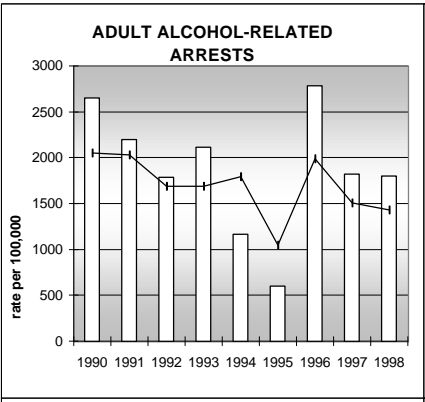

MORGAN COUNTY

POPULATION ESTIMATES (2001)

Juvenile Population	8,410
Total Population	27,809

POPULATION GROWTH (1990-2001)

	Percent	Rank
Juvenile Population	28.2	26
Total Population	26.1	37

HEALTHY BIRTHS

KEY
 columns = County
 line = Colorado

MORGAN COUNTY

HEALTHY CHILDREN AND ADULTS

KEY
 columns = County
 line = Colorado

MORGAN COUNTY

CHILDREN SUCCEEDING IN SCHOOL

STABLE FAMILIES

MORGAN COUNTY

YOUNG PEOPLE AVOIDING TROUBLE