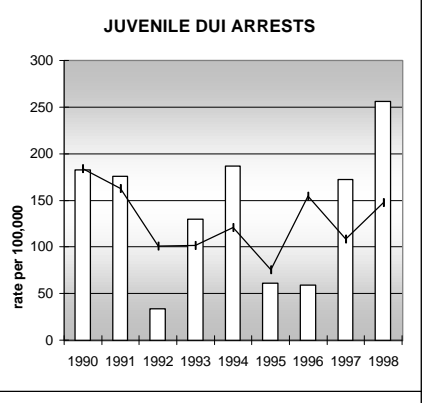

MORGAN COUNTY

POPULATION ESTIMATES (2001)

Juvenile Population	8,410
Total Population	27,809

POPULATION GROWTH (1990-2001)

	Percent	Rank
Juvenile Population	28.2	26
Total Population	26.1	37

HEALTHY BIRTHS

KEY
 columns = County
 line = Colorado

MORGAN COUNTY

HEALTHY CHILDREN AND ADULTS

KEY
 columns = County
 line = Colorado

MORGAN COUNTY

CHILDREN SUCCEEDING IN SCHOOL

STABLE FAMILIES

MORGAN COUNTY

YOUNG PEOPLE AVOIDING TROUBLE