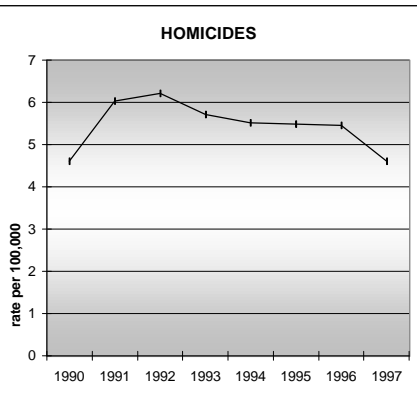

SAFE, SUPPORTIVE, AND ENGAGED COMMUNITIES

CENSUS INDICATOR

Households in Rental Properties (%)

CENSUS YEAR	CTY	CO
1990	28.9	32.0
2000	31.6	32.7