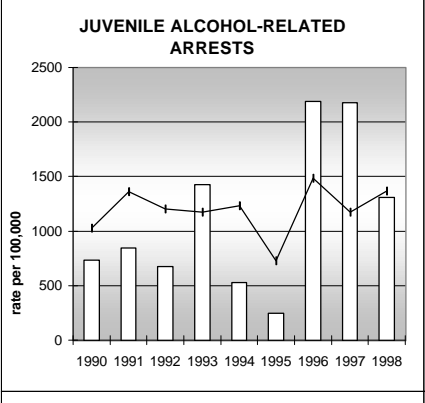

MORGAN COUNTY

POPULATION ESTIMATES (2001)

Juvenile Population	8,410
Total Population	27,809

POPULATION GROWTH (1990-2001)

	Percent	Rank
Juvenile Population	28.2	26
Total Population	26.1	37

HEALTHY BIRTHS

KEY
 columns = County
 line = Colorado

MORGAN COUNTY

HEALTHY CHILDREN AND ADULTS

KEY
 columns = County
 line = Colorado

MORGAN COUNTY

CHILDREN SUCCEEDING IN SCHOOL

STABLE FAMILIES

MORGAN COUNTY

YOUNG PEOPLE AVOIDING TROUBLE