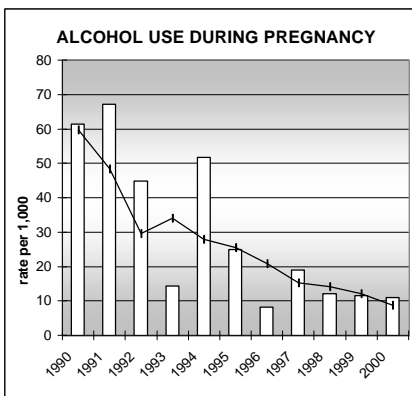

MORGAN COUNTY

POPULATION ESTIMATES (2001)

Juvenile Population	8,410
Total Population	27,809

POPULATION GROWTH (1990-2001)

	Percent	Rank
Juvenile Population	28.2	26
Total Population	26.1	37

HEALTHY BIRTHS

KEY
 columns = County
 line = Colorado