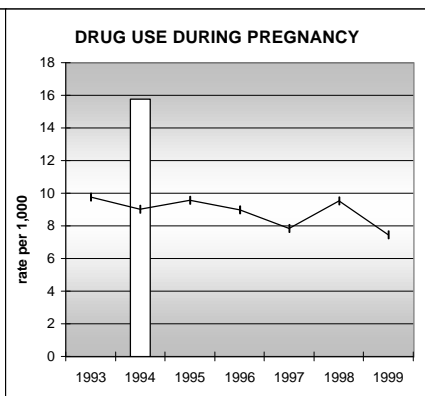

MORGAN COUNTY

POPULATION ESTIMATES (2001)

Juvenile Population	8,410
Total Population	27,809

POPULATION GROWTH (1990-2001)

	Percent	Rank
Juvenile Population	28.2	26
Total Population	26.1	37

HEALTHY BIRTHS

KEY
 columns = County
 line = Colorado