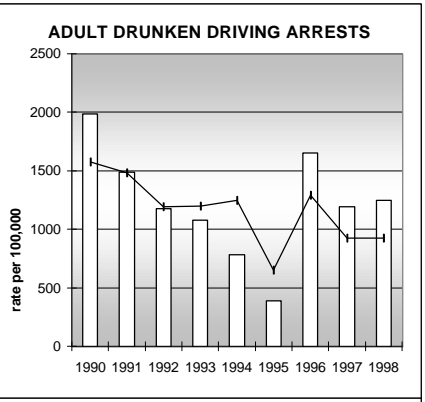

MORGAN COUNTY

POPULATION ESTIMATES (2001)

Juvenile Population	8,410
Total Population	27,809

POPULATION GROWTH (1990-2001)

	Percent	Rank
Juvenile Population	28.2	26
Total Population	26.1	37

HEALTHY BIRTHS

KEY
 columns = County
 line = Colorado

MORGAN COUNTY

HEALTHY CHILDREN AND ADULTS

KEY
 columns = County
 line = Colorado

MORGAN COUNTY

CHILDREN SUCCEEDING IN SCHOOL

STABLE FAMILIES

MORGAN COUNTY

YOUNG PEOPLE AVOIDING TROUBLE