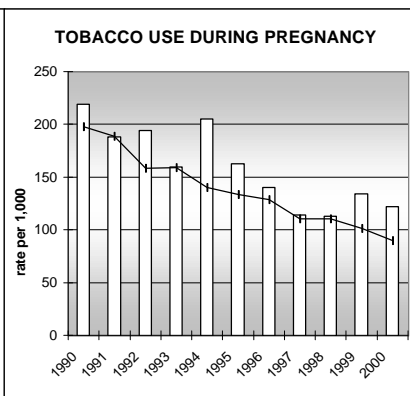

MORGAN COUNTY

POPULATION ESTIMATES (2001)

Juvenile Population	8,410
Total Population	27,809

POPULATION GROWTH (1990-2001)

	Percent	Rank
Juvenile Population	28.2	26
Total Population	26.1	37

HEALTHY BIRTHS

KEY
 columns = County
 line = Colorado