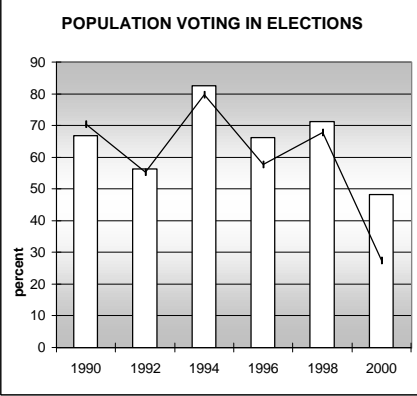

KEY
columns = County
line = Colorado