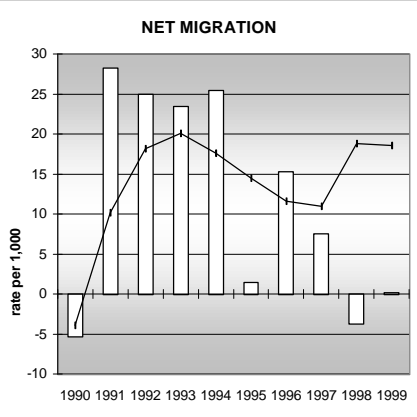

KEY
columns = County
line = Colorado