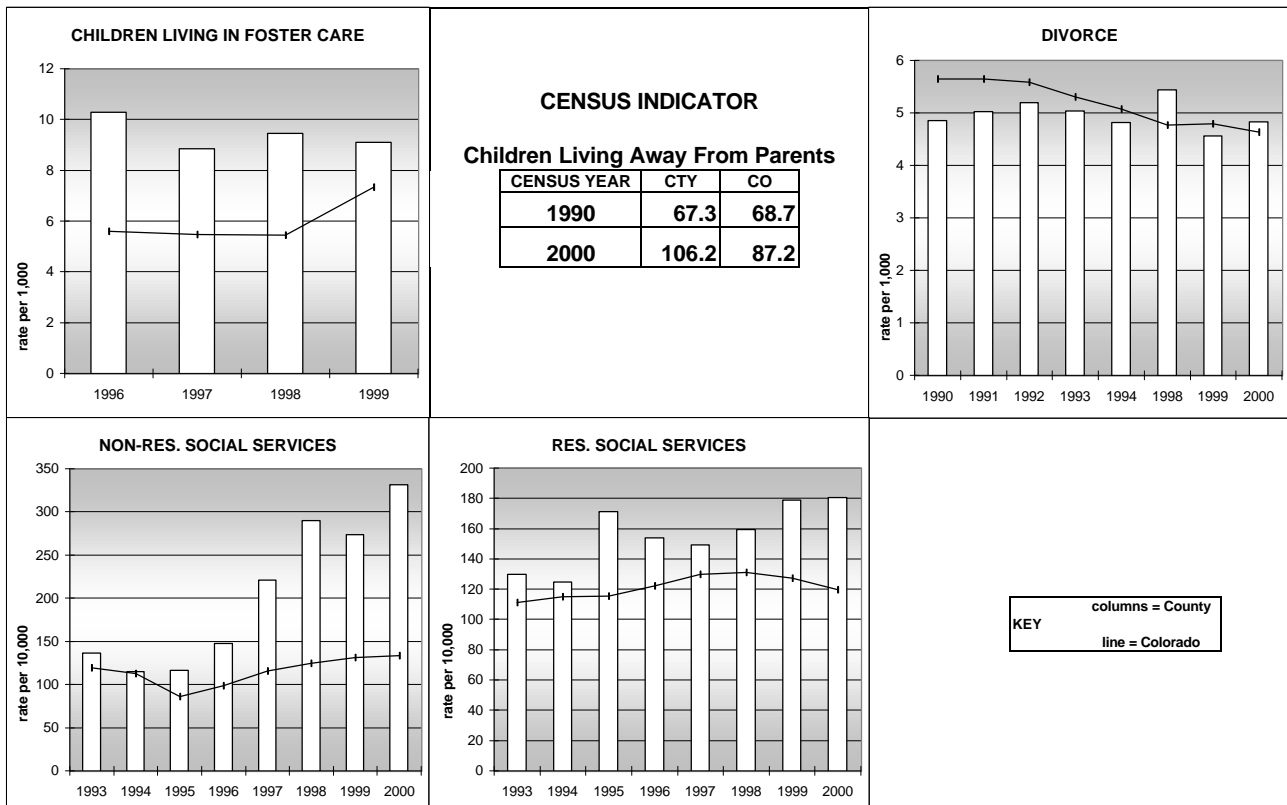

MORGAN COUNTY

POPULATION ESTIMATES (2001)

Juvenile Population	8,410
Total Population	27,809

POPULATION GROWTH (1990-2001)

	Percent	Rank
Juvenile Population	28.2	26
Total Population	26.1	37

HEALTHY BIRTHS

KEY
 columns = County
 line = Colorado

MORGAN COUNTY

HEALTHY CHILDREN AND ADULTS

KEY
 columns = County
 line = Colorado

MORGAN COUNTY

CHILDREN SUCCEEDING IN SCHOOL

STABLE FAMILIES

MORGAN COUNTY

YOUNG PEOPLE AVOIDING TROUBLE

SAFE, SUPPORTIVE, AND ENGAGED COMMUNITIES

CENSUS INDICATOR

Households in Rental Properties (%)

CENSUS YEAR	CTY	CO
1990	28.9	32.0
2000	31.6	32.7

KEY
 columns = County
 line = Colorado

MORGAN COUNTY

FAMILIES WITH ADEQUATE INCOME