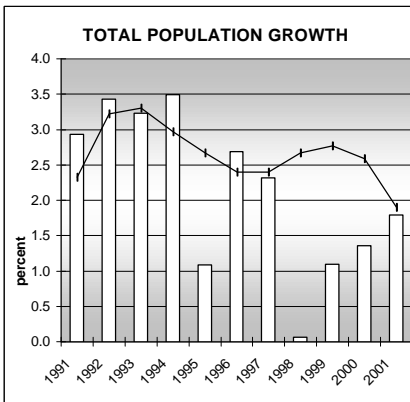

MORGAN COUNTY

POPULATION ESTIMATES (2001)

Juvenile Population	8,410
Total Population	27,809

POPULATION GROWTH (1990-2001)

	Percent	Rank
Juvenile Population	28.2	26
Total Population	26.1	37

HEALTHY BIRTHS

KEY
 columns = County
 line = Colorado