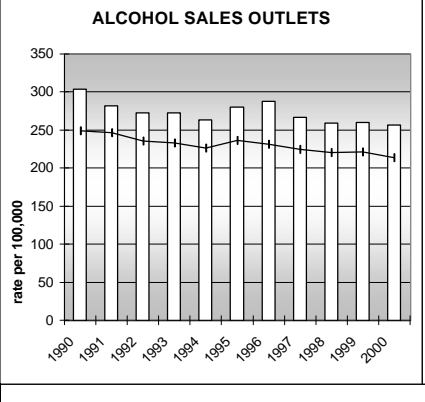

MORGAN COUNTY

HEALTHY CHILDREN AND ADULTS

KEY
columns = County
line = Colorado