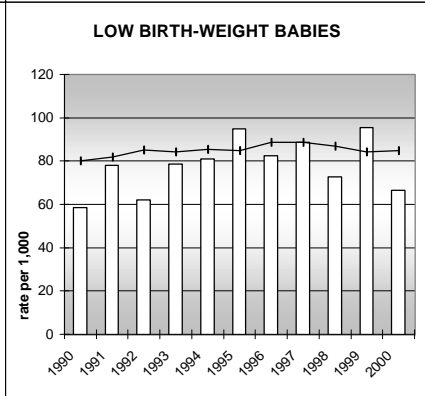

MORGAN COUNTY

POPULATION ESTIMATES (2001)

Juvenile Population	8,410
Total Population	27,809

POPULATION GROWTH (1990-2001)

	Percent	Rank
Juvenile Population	28.2	26
Total Population	26.1	37

HEALTHY BIRTHS

KEY
 columns = County
 line = Colorado