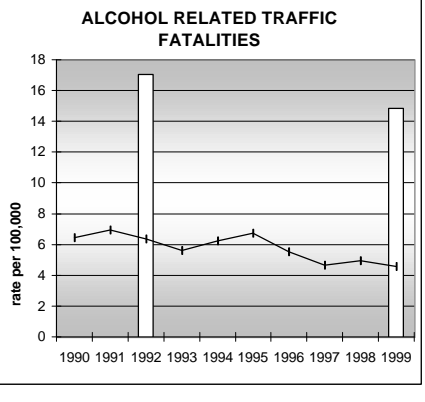

MORGAN COUNTY

POPULATION ESTIMATES (2001)

Juvenile Population	8,410
Total Population	27,809

POPULATION GROWTH (1990-2001)

	Percent	Rank
Juvenile Population	28.2	26
Total Population	26.1	37

HEALTHY BIRTHS

KEY
 columns = County
 line = Colorado

MORGAN COUNTY

HEALTHY CHILDREN AND ADULTS

KEY
 columns = County
 line = Colorado

MORGAN COUNTY

CHILDREN SUCCEEDING IN SCHOOL

STABLE FAMILIES

MORGAN COUNTY

YOUNG PEOPLE AVOIDING TROUBLE