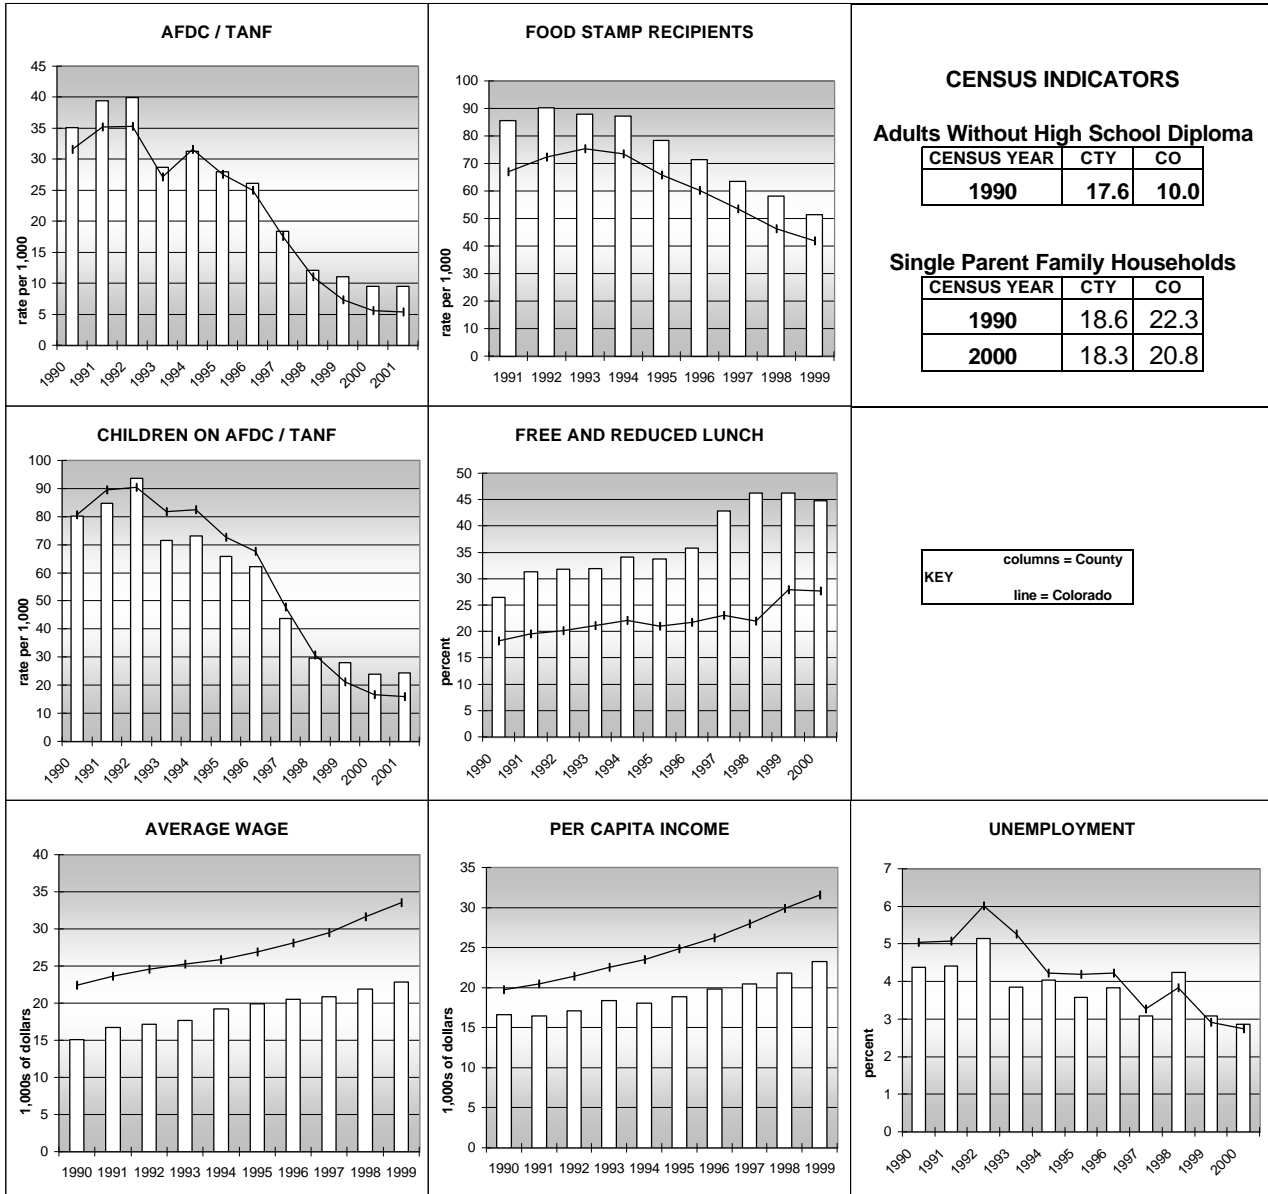

MORGAN COUNTY

POPULATION ESTIMATES (2001)

Juvenile Population	8,410
Total Population	27,809

POPULATION GROWTH (1990-2001)

	Percent	Rank
Juvenile Population	28.2	26
Total Population	26.1	37

HEALTHY BIRTHS

KEY
 columns = County
 line = Colorado

MORGAN COUNTY

HEALTHY CHILDREN AND ADULTS

KEY
 columns = County
 line = Colorado

MORGAN COUNTY

CHILDREN SUCCEEDING IN SCHOOL

STABLE FAMILIES

MORGAN COUNTY

YOUNG PEOPLE AVOIDING TROUBLE

SAFE, SUPPORTIVE, AND ENGAGED COMMUNITIES

CENSUS INDICATOR

Households in Rental Properties (%)

CENSUS YEAR	CTY	CO
1990	28.9	32.0
2000	31.6	32.7

KEY
 columns = County
 line = Colorado

MORGAN COUNTY

FAMILIES WITH ADEQUATE INCOME