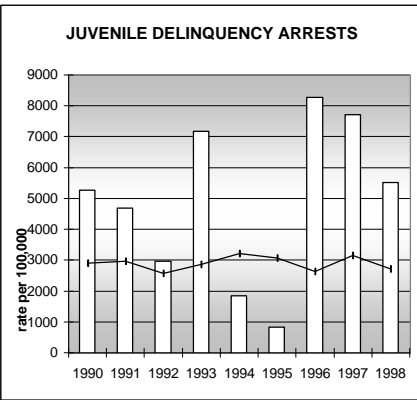

MORGAN COUNTY

POPULATION ESTIMATES (2001)

Juvenile Population	8,410
Total Population	27,809

POPULATION GROWTH (1990-2001)

	Percent	Rank
Juvenile Population	28.2	26
Total Population	26.1	37

HEALTHY BIRTHS

KEY
 columns = County
 line = Colorado

MORGAN COUNTY

HEALTHY CHILDREN AND ADULTS

KEY
 columns = County
 line = Colorado

MORGAN COUNTY

CHILDREN SUCCEEDING IN SCHOOL

STABLE FAMILIES

MORGAN COUNTY

YOUNG PEOPLE AVOIDING TROUBLE

SAFE, SUPPORTIVE, AND ENGAGED COMMUNITIES

CENSUS INDICATOR

Households in Rental Properties (%)

CENSUS YEAR	CTY	CO
1990	28.9	32.0
2000	31.6	32.7

KEY
 columns = County
 line = Colorado

MORGAN COUNTY

FAMILIES WITH ADEQUATE INCOME