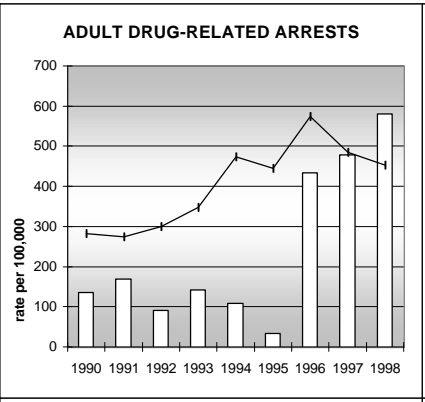

MORGAN COUNTY

POPULATION ESTIMATES (2001)

Juvenile Population	8,410
Total Population	27,809

POPULATION GROWTH (1990-2001)

	Percent	Rank
Juvenile Population	28.2	26
Total Population	26.1	37

HEALTHY BIRTHS

KEY
 columns = County
 line = Colorado

MORGAN COUNTY

HEALTHY CHILDREN AND ADULTS

KEY
 columns = County
 line = Colorado

MORGAN COUNTY

CHILDREN SUCCEEDING IN SCHOOL

STABLE FAMILIES

MORGAN COUNTY

YOUNG PEOPLE AVOIDING TROUBLE