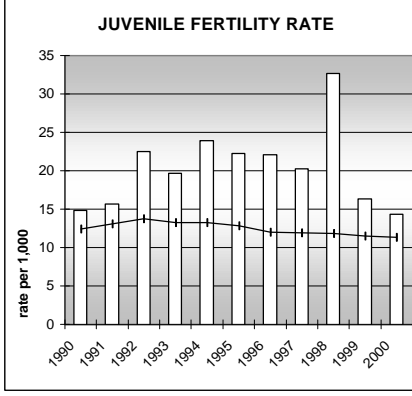

MORGAN COUNTY

POPULATION ESTIMATES (2001)

Juvenile Population	8,410
Total Population	27,809

POPULATION GROWTH (1990-2001)

	Percent	Rank
Juvenile Population	28.2	26
Total Population	26.1	37

HEALTHY BIRTHS

KEY
 columns = County
 line = Colorado