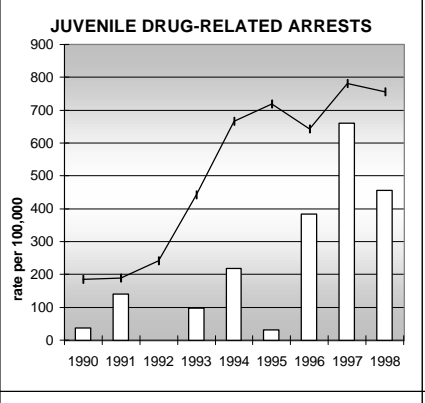

MORGAN COUNTY

POPULATION ESTIMATES (2001)

Juvenile Population	8,410
Total Population	27,809

POPULATION GROWTH (1990-2001)

	Percent	Rank
Juvenile Population	28.2	26
Total Population	26.1	37

HEALTHY BIRTHS

KEY
 columns = County
 line = Colorado

MORGAN COUNTY

HEALTHY CHILDREN AND ADULTS

KEY
 columns = County
 line = Colorado

MORGAN COUNTY

CHILDREN SUCCEEDING IN SCHOOL

STABLE FAMILIES

MORGAN COUNTY

YOUNG PEOPLE AVOIDING TROUBLE