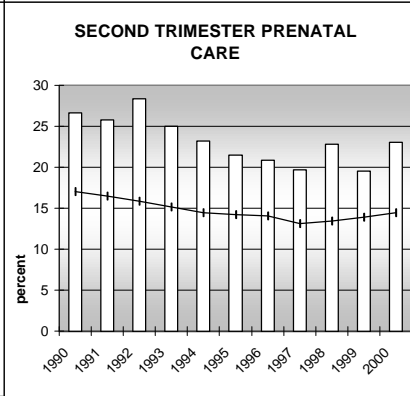

MORGAN COUNTY

POPULATION ESTIMATES (2001)

Juvenile Population	8,410
Total Population	27,809

POPULATION GROWTH (1990-2001)

	Percent	Rank
Juvenile Population	28.2	26
Total Population	26.1	37

HEALTHY BIRTHS

KEY
 columns = County
 line = Colorado

MORGAN COUNTY

HEALTHY CHILDREN AND ADULTS

KEY
 columns = County
 line = Colorado

MORGAN COUNTY

CHILDREN SUCCEEDING IN SCHOOL

STABLE FAMILIES

MORGAN COUNTY

YOUNG PEOPLE AVOIDING TROUBLE