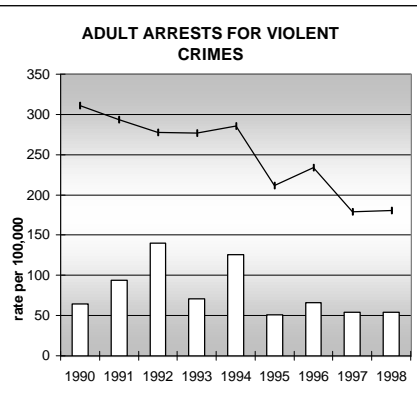

MORGAN COUNTY

POPULATION ESTIMATES (2001)

Juvenile Population	8,410
Total Population	27,809

POPULATION GROWTH (1990-2001)

	Percent	Rank
Juvenile Population	28.2	26
Total Population	26.1	37

HEALTHY BIRTHS

KEY
 columns = County
 line = Colorado

MORGAN COUNTY

HEALTHY CHILDREN AND ADULTS

KEY
 columns = County
 line = Colorado

MORGAN COUNTY

CHILDREN SUCCEEDING IN SCHOOL

STABLE FAMILIES

MORGAN COUNTY

YOUNG PEOPLE AVOIDING TROUBLE

SAFE, SUPPORTIVE, AND ENGAGED COMMUNITIES

CENSUS INDICATOR

Households in Rental Properties (%)

CENSUS YEAR	CTY	CO
1990	28.9	32.0
2000	31.6	32.7

KEY
 columns = County
 line = Colorado

MORGAN COUNTY

FAMILIES WITH ADEQUATE INCOME