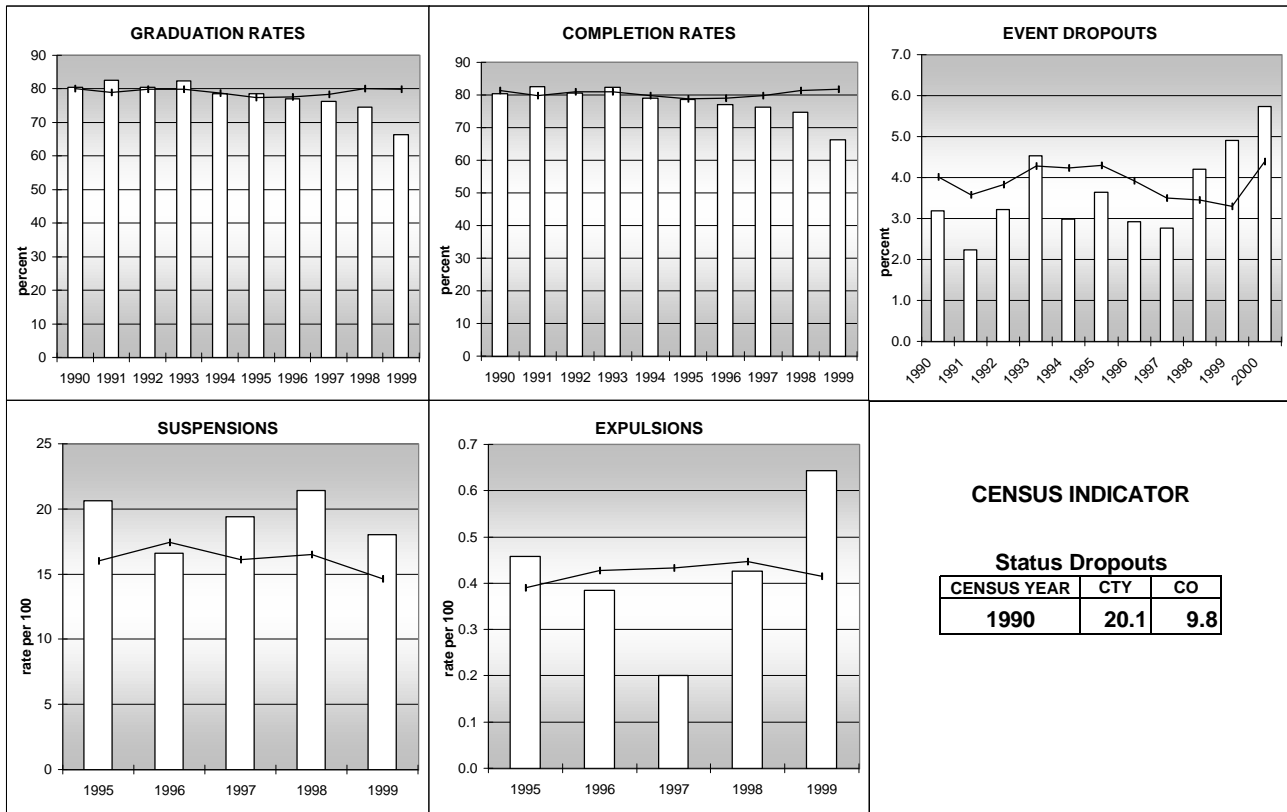

MORGAN COUNTY

POPULATION ESTIMATES (2001)

Juvenile Population	8,410
Total Population	27,809

POPULATION GROWTH (1990-2001)

	Percent	Rank
Juvenile Population	28.2	26
Total Population	26.1	37

HEALTHY BIRTHS

KEY
 columns = County
 line = Colorado

MORGAN COUNTY

HEALTHY CHILDREN AND ADULTS

KEY
 columns = County
 line = Colorado

MORGAN COUNTY

CHILDREN SUCCEEDING IN SCHOOL

STABLE FAMILIES

MORGAN COUNTY

YOUNG PEOPLE AVOIDING TROUBLE