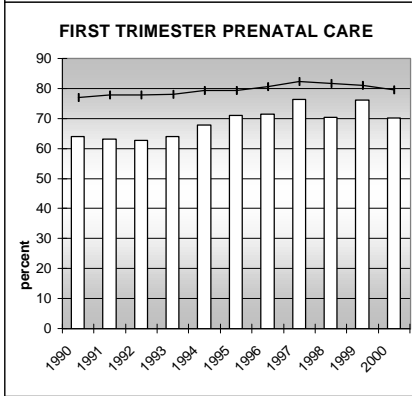

MORGAN COUNTY

POPULATION ESTIMATES (2001)

Juvenile Population	8,410
Total Population	27,809

POPULATION GROWTH (1990-2001)

	Percent	Rank
Juvenile Population	28.2	26
Total Population	26.1	37

HEALTHY BIRTHS

KEY
 columns = County
 line = Colorado

MORGAN COUNTY

HEALTHY CHILDREN AND ADULTS

KEY
 columns = County
 line = Colorado

MORGAN COUNTY

CHILDREN SUCCEEDING IN SCHOOL

STABLE FAMILIES

MORGAN COUNTY

YOUNG PEOPLE AVOIDING TROUBLE