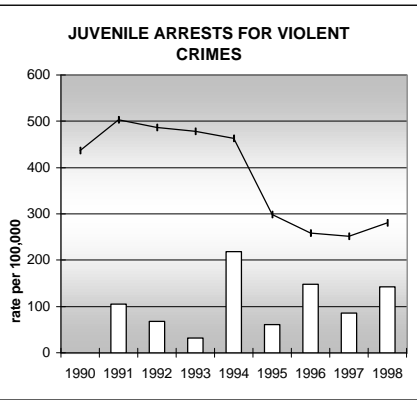

MORGAN COUNTY

POPULATION ESTIMATES (2001)

Juvenile Population	8,410
Total Population	27,809

POPULATION GROWTH (1990-2001)

	Percent	Rank
Juvenile Population	28.2	26
Total Population	26.1	37

HEALTHY BIRTHS

KEY
 columns = County
 line = Colorado

MORGAN COUNTY

HEALTHY CHILDREN AND ADULTS

KEY
 columns = County
 line = Colorado

MORGAN COUNTY

CHILDREN SUCCEEDING IN SCHOOL

STABLE FAMILIES

MORGAN COUNTY

YOUNG PEOPLE AVOIDING TROUBLE

SAFE, SUPPORTIVE, AND ENGAGED COMMUNITIES

CENSUS INDICATOR

Households in Rental Properties (%)

CENSUS YEAR	CTY	CO
1990	28.9	32.0
2000	31.6	32.7

KEY
 columns = County
 line = Colorado

MORGAN COUNTY

FAMILIES WITH ADEQUATE INCOME