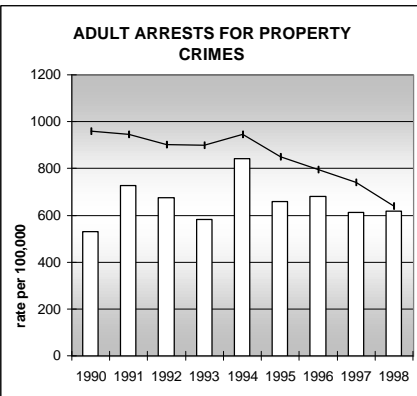

MORGAN COUNTY

POPULATION ESTIMATES (2001)

Juvenile Population	8,410
Total Population	27,809

POPULATION GROWTH (1990-2001)

	Percent	Rank
Juvenile Population	28.2	26
Total Population	26.1	37

HEALTHY BIRTHS

KEY
 columns = County
 line = Colorado

MORGAN COUNTY

HEALTHY CHILDREN AND ADULTS

KEY
 columns = County
 line = Colorado

MORGAN COUNTY

CHILDREN SUCCEEDING IN SCHOOL

STABLE FAMILIES

MORGAN COUNTY

YOUNG PEOPLE AVOIDING TROUBLE

SAFE, SUPPORTIVE, AND ENGAGED COMMUNITIES

CENSUS INDICATOR

Households in Rental Properties (%)

CENSUS YEAR	CTY	CO
1990	28.9	32.0
2000	31.6	32.7

KEY
 columns = County
 line = Colorado

MORGAN COUNTY

FAMILIES WITH ADEQUATE INCOME