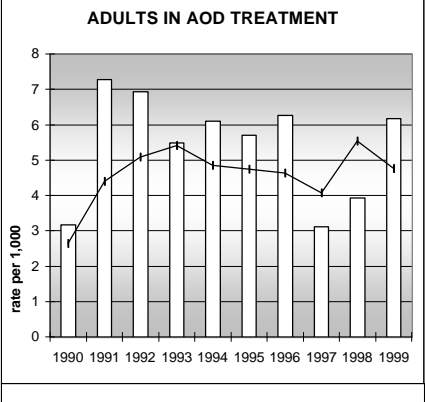

MORGAN COUNTY

HEALTHY CHILDREN AND ADULTS

KEY
columns = County
line = Colorado