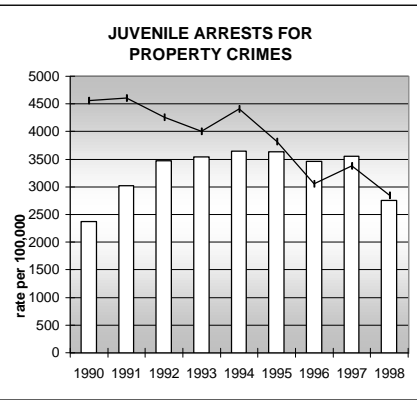

MORGAN COUNTY

POPULATION ESTIMATES (2001)

Juvenile Population	8,410
Total Population	27,809

POPULATION GROWTH (1990-2001)

	Percent	Rank
Juvenile Population	28.2	26
Total Population	26.1	37

HEALTHY BIRTHS

KEY
 columns = County
 line = Colorado

MORGAN COUNTY

HEALTHY CHILDREN AND ADULTS

KEY
 columns = County
 line = Colorado

MORGAN COUNTY

CHILDREN SUCCEEDING IN SCHOOL

STABLE FAMILIES

MORGAN COUNTY

YOUNG PEOPLE AVOIDING TROUBLE

SAFE, SUPPORTIVE, AND ENGAGED COMMUNITIES

CENSUS INDICATOR

Households in Rental Properties (%)

CENSUS YEAR	CTY	CO
1990	28.9	32.0
2000	31.6	32.7

KEY
 columns = County
 line = Colorado

MORGAN COUNTY

FAMILIES WITH ADEQUATE INCOME