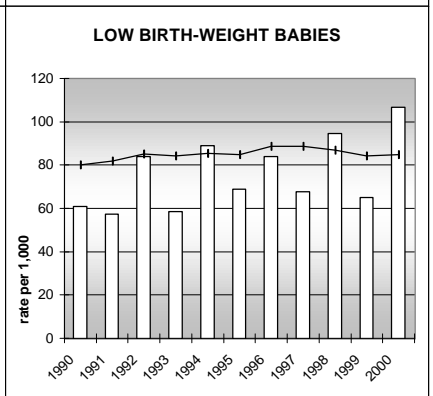

HEALTHY BIRTHS

KEY
columns = County
line = Colorado