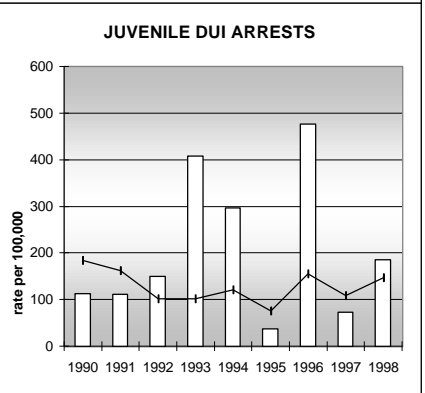

OTERO COUNTY

POPULATION ESTIMATES (2001)

| | |
|---------------------|--------|
| Juvenile Population | 5,426 |
| Total Population | 20,588 |

POPULATION GROWTH (1990-2001)

| | Percent | Rank |
|---------------------|---------|------|
| Juvenile Population | -7.2 | 59 |
| Total Population | 1.9 | 57 |

HEALTHY BIRTHS

KEY
 columns = County
 line = Colorado

OTERO COUNTY

HEALTHY CHILDREN AND ADULTS

KEY
 columns = County
 line = Colorado

OTERO COUNTY

CHILDREN SUCCEEDING IN SCHOOL

STABLE FAMILIES