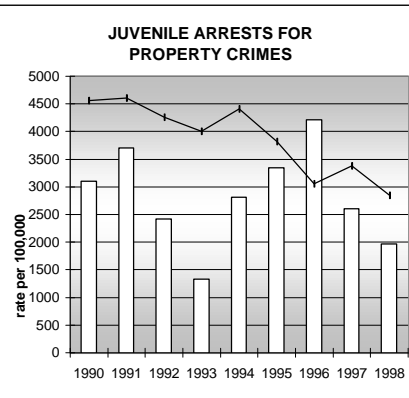

OTERO COUNTY

POPULATION ESTIMATES (2001)

| | |
|---------------------|--------|
| Juvenile Population | 5,426 |
| Total Population | 20,588 |

POPULATION GROWTH (1990-2001)

| | Percent | Rank |
|---------------------|---------|------|
| Juvenile Population | -7.2 | 59 |
| Total Population | 1.9 | 57 |

HEALTHY BIRTHS

KEY
 columns = County
 line = Colorado

OTERO COUNTY

HEALTHY CHILDREN AND ADULTS

KEY
 columns = County
 line = Colorado

OTERO COUNTY

CHILDREN SUCCEEDING IN SCHOOL

STABLE FAMILIES

OTERO COUNTY

YOUNG PEOPLE AVOIDING TROUBLE

SAFE, SUPPORTIVE, AND ENGAGED COMMUNITIES

CENSUS INDICATOR

Households in Rental Properties (%)

| CENSUS YEAR | CTY | CO |
|-------------|------|------|
| 1990 | 27.0 | 32.0 |
| 2000 | 30.9 | 32.7 |