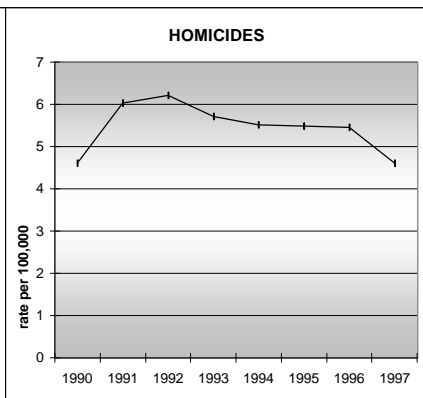

OTERO COUNTY

POPULATION ESTIMATES (2001)

| | |
|---------------------|--------|
| Juvenile Population | 5,426 |
| Total Population | 20,588 |

POPULATION GROWTH (1990-2001)

| | Percent | Rank |
|---------------------|---------|------|
| Juvenile Population | -7.2 | 59 |
| Total Population | 1.9 | 57 |

HEALTHY BIRTHS

KEY
 columns = County
 line = Colorado

OTERO COUNTY

HEALTHY CHILDREN AND ADULTS

KEY
 columns = County
 line = Colorado

OTERO COUNTY

CHILDREN SUCCEEDING IN SCHOOL

STABLE FAMILIES

OTERO COUNTY

YOUNG PEOPLE AVOIDING TROUBLE

SAFE, SUPPORTIVE, AND ENGAGED COMMUNITIES

CENSUS INDICATOR

Households in Rental Properties (%)

| CENSUS YEAR | CTY | CO |
|-------------|------|------|
| 1990 | 27.0 | 32.0 |
| 2000 | 30.9 | 32.7 |