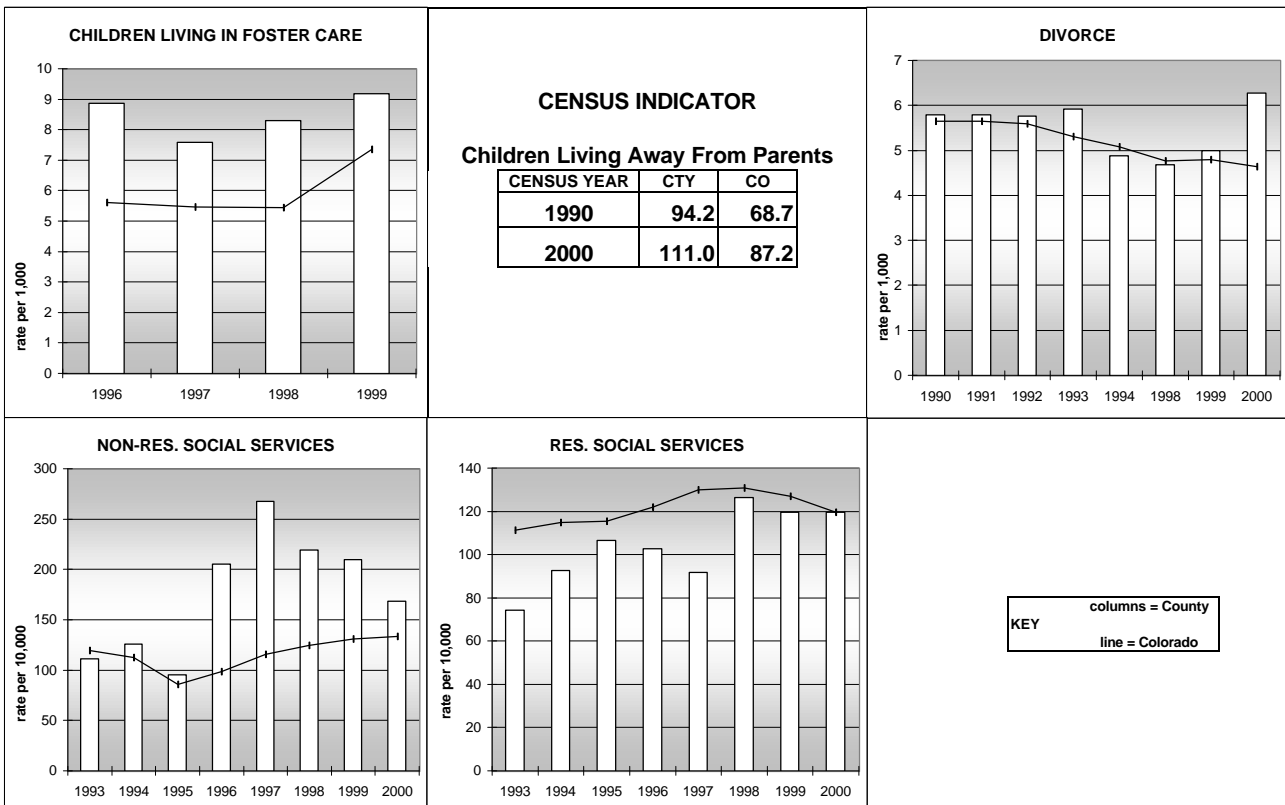

OTERO COUNTY

POPULATION ESTIMATES (2001)

| | |
|---------------------|--------|
| Juvenile Population | 5,426 |
| Total Population | 20,588 |

POPULATION GROWTH (1990-2001)

| | Percent | Rank |
|---------------------|---------|------|
| Juvenile Population | -7.2 | 59 |
| Total Population | 1.9 | 57 |

HEALTHY BIRTHS

KEY
 columns = County
 line = Colorado

OTERO COUNTY

HEALTHY CHILDREN AND ADULTS

KEY
 columns = County
 line = Colorado

OTERO COUNTY

CHILDREN SUCCEEDING IN SCHOOL

STABLE FAMILIES

OTERO COUNTY

YOUNG PEOPLE AVOIDING TROUBLE

SAFE, SUPPORTIVE, AND ENGAGED COMMUNITIES

CENSUS INDICATOR

Households in Rental Properties (%)

| CENSUS YEAR | CTY | CO |
|-------------|------|------|
| 1990 | 27.0 | 32.0 |
| 2000 | 30.9 | 32.7 |