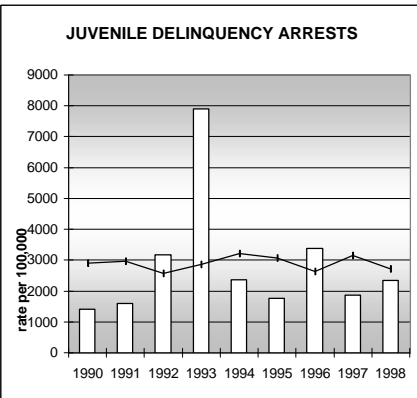

OTERO COUNTY

POPULATION ESTIMATES (2001)

| | |
|---------------------|--------|
| Juvenile Population | 5,426 |
| Total Population | 20,588 |

POPULATION GROWTH (1990-2001)

| | Percent | Rank |
|---------------------|---------|------|
| Juvenile Population | -7.2 | 59 |
| Total Population | 1.9 | 57 |

HEALTHY BIRTHS

KEY
 columns = County
 line = Colorado

OTERO COUNTY

HEALTHY CHILDREN AND ADULTS

KEY
 columns = County
 line = Colorado

OTERO COUNTY

CHILDREN SUCCEEDING IN SCHOOL

STABLE FAMILIES

OTERO COUNTY

YOUNG PEOPLE AVOIDING TROUBLE

SAFE, SUPPORTIVE, AND ENGAGED COMMUNITIES

CENSUS INDICATOR

Households in Rental Properties (%)

| CENSUS YEAR | CTY | CO |
|-------------|------|------|
| 1990 | 27.0 | 32.0 |
| 2000 | 30.9 | 32.7 |