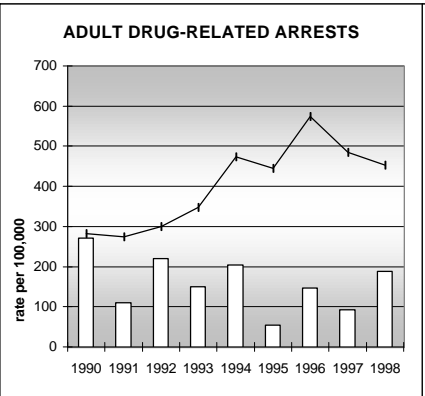

OTERO COUNTY

HEALTHY CHILDREN AND ADULTS

KEY
columns = County
line = Colorado