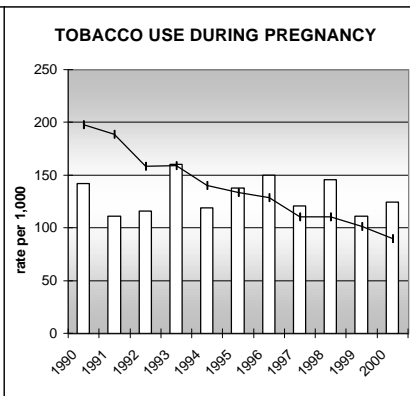

HEALTHY BIRTHS

KEY
columns = County
line = Colorado