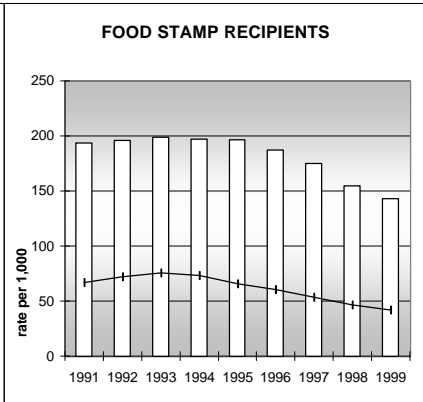

OTERO COUNTY

FAMILIES WITH ADEQUATE INCOME

CENSUS INDICATORS

Adults Without High School Diploma

CENSUS YEAR	CTY	CO
1990	14.5	10.0

Single Parent Family Households

CENSUS YEAR	CTY	CO
1990	30	22.3
2000	23.8	20.8