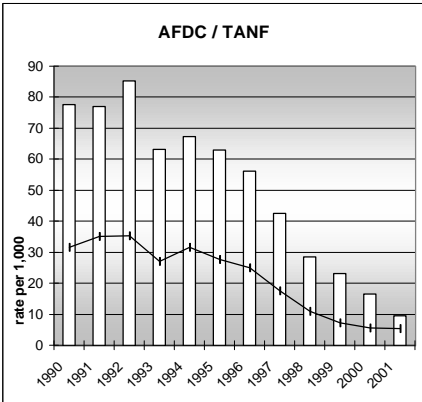

OTERO COUNTY

FAMILIES WITH ADEQUATE INCOME

CENSUS INDICATORS

Adults Without High School Diploma

CENSUS YEAR	CTY	CO
1990	14.5	10.0

Single Parent Family Households

CENSUS YEAR	CTY	CO
1990	30	22.3
2000	23.8	20.8