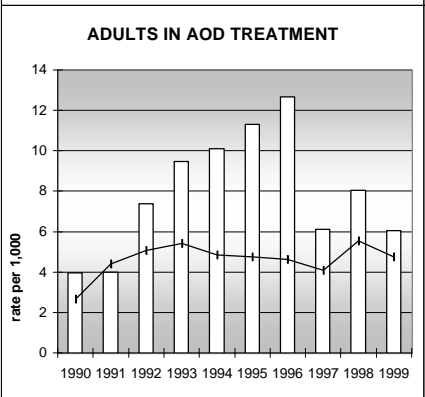

OTERO COUNTY

HEALTHY CHILDREN AND ADULTS

KEY
columns = County
line = Colorado