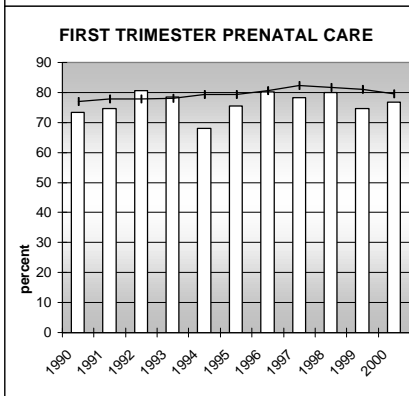

HEALTHY BIRTHS

KEY
columns = County
line = Colorado