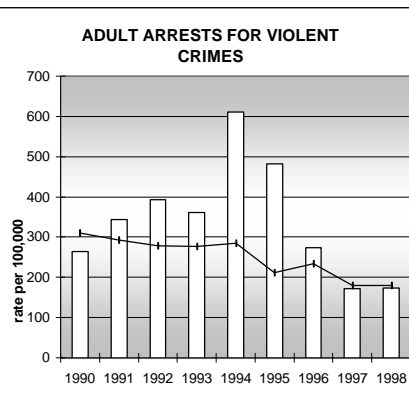

OTERO COUNTY

POPULATION ESTIMATES (2001)

| | |
|---------------------|--------|
| Juvenile Population | 5,426 |
| Total Population | 20,588 |

POPULATION GROWTH (1990-2001)

| | Percent | Rank |
|---------------------|---------|------|
| Juvenile Population | -7.2 | 59 |
| Total Population | 1.9 | 57 |

HEALTHY BIRTHS

KEY
 columns = County
 line = Colorado

OTERO COUNTY

HEALTHY CHILDREN AND ADULTS

KEY
 columns = County
 line = Colorado

OTERO COUNTY

CHILDREN SUCCEEDING IN SCHOOL

STABLE FAMILIES

OTERO COUNTY

YOUNG PEOPLE AVOIDING TROUBLE

SAFE, SUPPORTIVE, AND ENGAGED COMMUNITIES

CENSUS INDICATOR

Households in Rental Properties (%)

| CENSUS YEAR | CTY | CO |
|-------------|------|------|
| 1990 | 27.0 | 32.0 |
| 2000 | 30.9 | 32.7 |