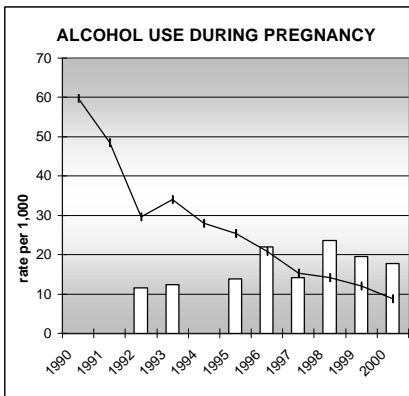

HEALTHY BIRTHS

KEY
columns = County
line = Colorado