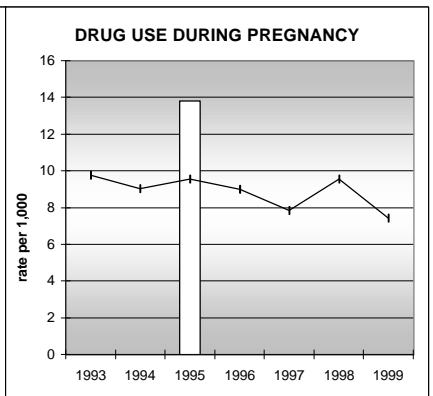

HEALTHY BIRTHS

KEY
columns = County
line = Colorado