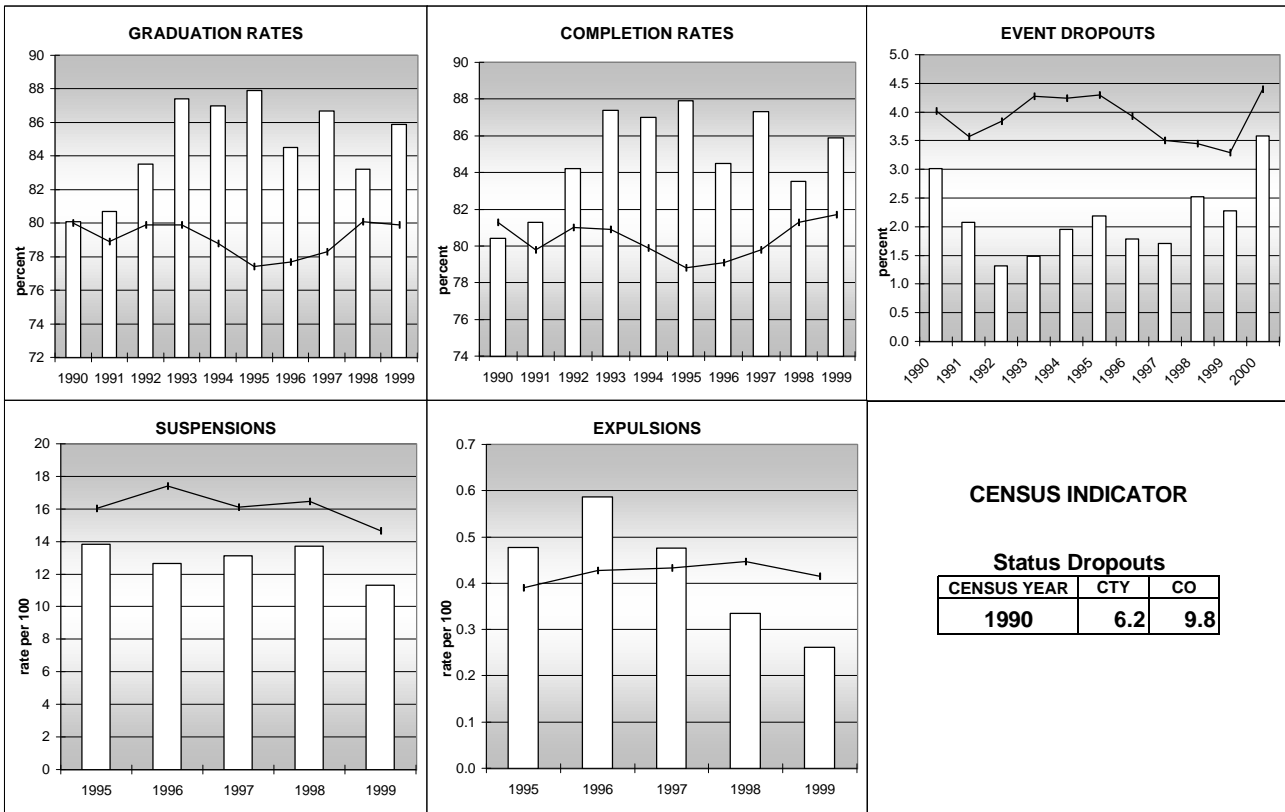

OTERO COUNTY

POPULATION ESTIMATES (2001)

| | |
|---------------------|--------|
| Juvenile Population | 5,426 |
| Total Population | 20,588 |

POPULATION GROWTH (1990-2001)

| | Percent | Rank |
|---------------------|---------|------|
| Juvenile Population | -7.2 | 59 |
| Total Population | 1.9 | 57 |

HEALTHY BIRTHS

KEY
 columns = County
 line = Colorado

OTERO COUNTY

HEALTHY CHILDREN AND ADULTS

KEY
 columns = County
 line = Colorado

OTERO COUNTY

CHILDREN SUCCEEDING IN SCHOOL

STABLE FAMILIES