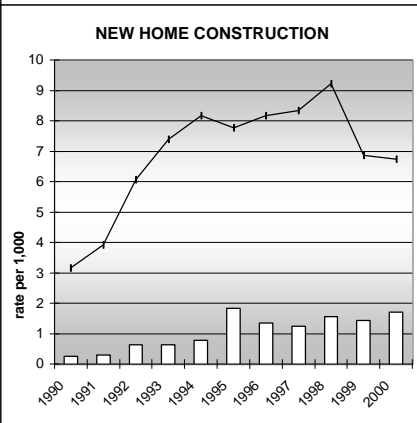

SAFE, SUPPORTIVE, AND ENGAGED COMMUNITIES

CENSUS INDICATOR

Households in Rental Properties (%)

CENSUS YEAR	CTY	CO
1990	27.0	32.0
2000	30.9	32.7