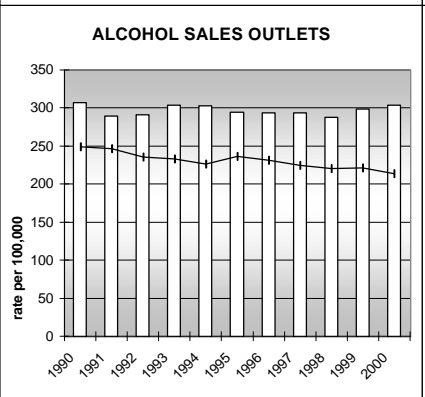

OTERO COUNTY

HEALTHY CHILDREN AND ADULTS

KEY
columns = County
line = Colorado