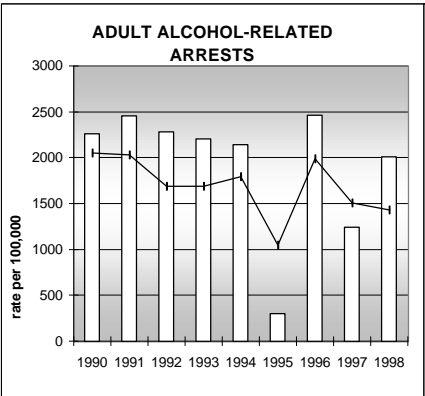

OTERO COUNTY

POPULATION ESTIMATES (2001)

| | |
|---------------------|--------|
| Juvenile Population | 5,426 |
| Total Population | 20,588 |

POPULATION GROWTH (1990-2001)

| | Percent | Rank |
|---------------------|---------|------|
| Juvenile Population | -7.2 | 59 |
| Total Population | 1.9 | 57 |

HEALTHY BIRTHS

KEY
 columns = County
 line = Colorado

OTERO COUNTY

HEALTHY CHILDREN AND ADULTS

KEY
 columns = County
 line = Colorado

OTERO COUNTY

CHILDREN SUCCEEDING IN SCHOOL

STABLE FAMILIES