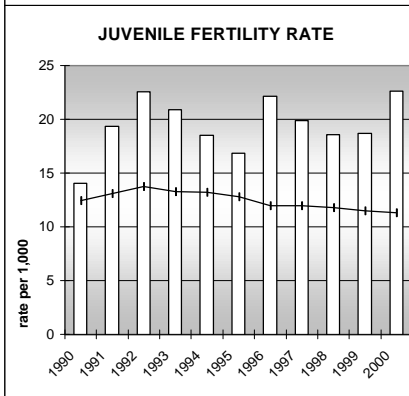

HEALTHY BIRTHS

KEY
columns = County
line = Colorado