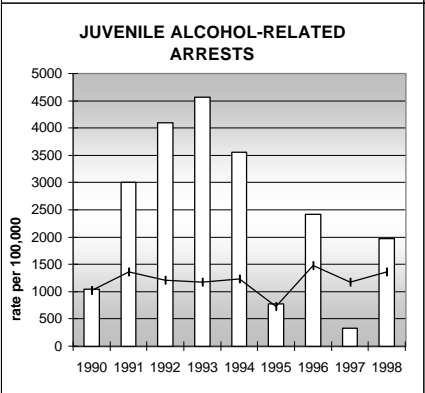

OTERO COUNTY

POPULATION ESTIMATES (2001)

| | |
|---------------------|--------|
| Juvenile Population | 5,426 |
| Total Population | 20,588 |

POPULATION GROWTH (1990-2001)

| | Percent | Rank |
|---------------------|---------|------|
| Juvenile Population | -7.2 | 59 |
| Total Population | 1.9 | 57 |

HEALTHY BIRTHS

KEY
 columns = County
 line = Colorado

OTERO COUNTY

HEALTHY CHILDREN AND ADULTS

KEY
 columns = County
 line = Colorado

OTERO COUNTY

CHILDREN SUCCEEDING IN SCHOOL

STABLE FAMILIES