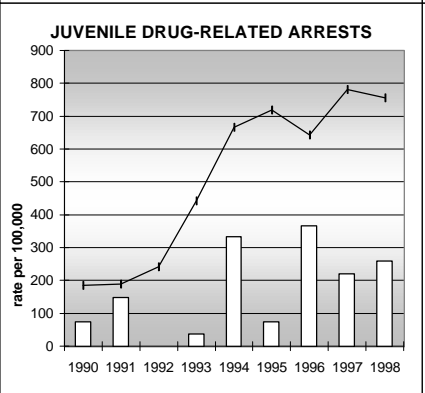

OTERO COUNTY

POPULATION ESTIMATES (2001)

| | |
|---------------------|--------|
| Juvenile Population | 5,426 |
| Total Population | 20,588 |

POPULATION GROWTH (1990-2001)

| | Percent | Rank |
|---------------------|---------|------|
| Juvenile Population | -7.2 | 59 |
| Total Population | 1.9 | 57 |

HEALTHY BIRTHS

KEY
 columns = County
 line = Colorado

OTERO COUNTY

HEALTHY CHILDREN AND ADULTS

KEY
 columns = County
 line = Colorado

OTERO COUNTY

CHILDREN SUCCEEDING IN SCHOOL

STABLE FAMILIES