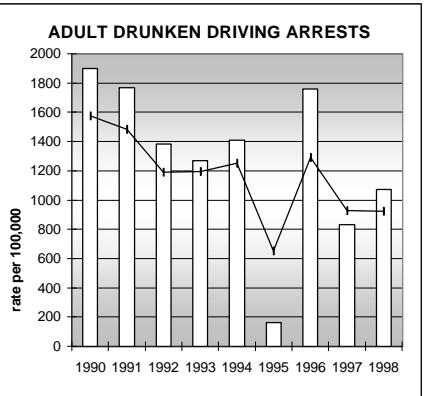

OTERO COUNTY

POPULATION ESTIMATES (2001)

| | |
|---------------------|--------|
| Juvenile Population | 5,426 |
| Total Population | 20,588 |

POPULATION GROWTH (1990-2001)

| | Percent | Rank |
|---------------------|---------|------|
| Juvenile Population | -7.2 | 59 |
| Total Population | 1.9 | 57 |

HEALTHY BIRTHS

KEY
 columns = County
 line = Colorado

OTERO COUNTY

HEALTHY CHILDREN AND ADULTS

KEY
 columns = County
 line = Colorado

OTERO COUNTY

CHILDREN SUCCEEDING IN SCHOOL

STABLE FAMILIES