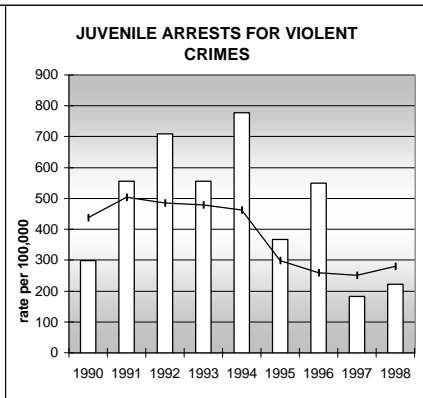

OTERO COUNTY

POPULATION ESTIMATES (2001)

| | |
|---------------------|--------|
| Juvenile Population | 5,426 |
| Total Population | 20,588 |

POPULATION GROWTH (1990-2001)

| | Percent | Rank |
|---------------------|---------|------|
| Juvenile Population | -7.2 | 59 |
| Total Population | 1.9 | 57 |

HEALTHY BIRTHS

KEY
 columns = County
 line = Colorado

OTERO COUNTY

HEALTHY CHILDREN AND ADULTS

KEY
 columns = County
 line = Colorado

OTERO COUNTY

CHILDREN SUCCEEDING IN SCHOOL

STABLE FAMILIES

OTERO COUNTY

YOUNG PEOPLE AVOIDING TROUBLE

SAFE, SUPPORTIVE, AND ENGAGED COMMUNITIES

CENSUS INDICATOR

Households in Rental Properties (%)

| CENSUS YEAR | CTY | CO |
|-------------|------|------|
| 1990 | 27.0 | 32.0 |
| 2000 | 30.9 | 32.7 |