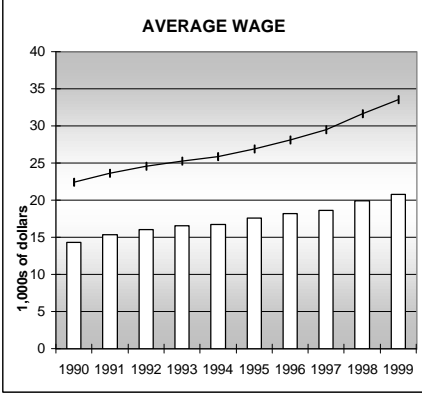

OTERO COUNTY

FAMILIES WITH ADEQUATE INCOME

CENSUS INDICATORS

Adults Without High School Diploma

CENSUS YEAR	CTY	CO
1990	14.5	10.0

Single Parent Family Households

CENSUS YEAR	CTY	CO
1990	30	22.3
2000	23.8	20.8

KEY

columns = County
line = Colorado

NOTES: