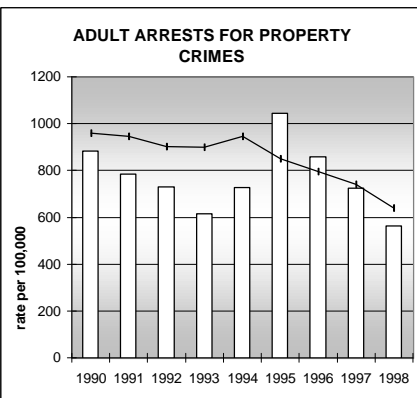

OTERO COUNTY

POPULATION ESTIMATES (2001)

| | |
|---------------------|--------|
| Juvenile Population | 5,426 |
| Total Population | 20,588 |

POPULATION GROWTH (1990-2001)

| | Percent | Rank |
|---------------------|---------|------|
| Juvenile Population | -7.2 | 59 |
| Total Population | 1.9 | 57 |

HEALTHY BIRTHS

KEY
 columns = County
 line = Colorado

OTERO COUNTY

HEALTHY CHILDREN AND ADULTS

KEY
 columns = County
 line = Colorado

OTERO COUNTY

CHILDREN SUCCEEDING IN SCHOOL

STABLE FAMILIES

OTERO COUNTY

YOUNG PEOPLE AVOIDING TROUBLE

SAFE, SUPPORTIVE, AND ENGAGED COMMUNITIES

CENSUS INDICATOR

Households in Rental Properties (%)

| CENSUS YEAR | CTY | CO |
|-------------|------|------|
| 1990 | 27.0 | 32.0 |
| 2000 | 30.9 | 32.7 |