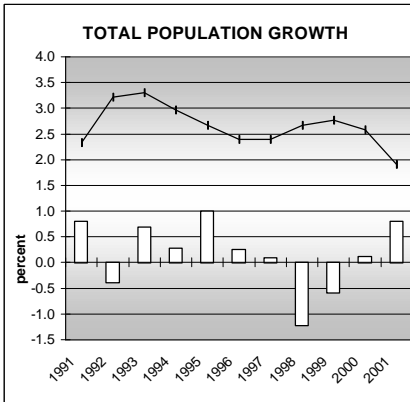

OTERO COUNTY

POPULATION ESTIMATES (2001)

| | |
|---------------------|--------|
| Juvenile Population | 5,426 |
| Total Population | 20,588 |

POPULATION GROWTH (1990-2001)

| | Percent | Rank |
|---------------------|---------|------|
| Juvenile Population | -7.2 | 59 |
| Total Population | 1.9 | 57 |