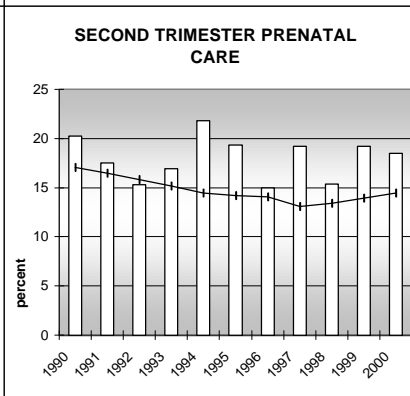

OTERO COUNTY

POPULATION ESTIMATES (2001)

| | |
|---------------------|--------|
| Juvenile Population | 5,426 |
| Total Population | 20,588 |

POPULATION GROWTH (1990-2001)

| | Percent | Rank |
|---------------------|---------|------|
| Juvenile Population | -7.2 | 59 |
| Total Population | 1.9 | 57 |

HEALTHY BIRTHS

KEY
 columns = County
 line = Colorado

OTERO COUNTY

HEALTHY CHILDREN AND ADULTS

KEY
 columns = County
 line = Colorado

OTERO COUNTY

CHILDREN SUCCEEDING IN SCHOOL

STABLE FAMILIES