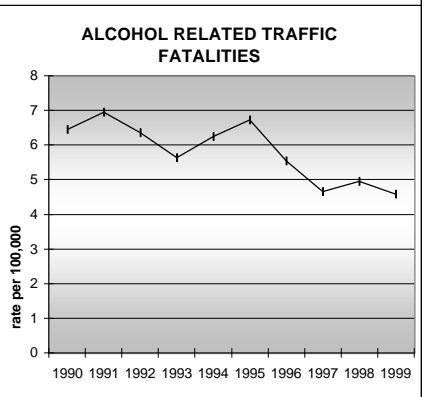

OTERO COUNTY

POPULATION ESTIMATES (2001)

| | |
|---------------------|--------|
| Juvenile Population | 5,426 |
| Total Population | 20,588 |

POPULATION GROWTH (1990-2001)

| | Percent | Rank |
|---------------------|---------|------|
| Juvenile Population | -7.2 | 59 |
| Total Population | 1.9 | 57 |

HEALTHY BIRTHS

KEY
 columns = County
 line = Colorado

OTERO COUNTY

HEALTHY CHILDREN AND ADULTS

KEY
 columns = County
 line = Colorado

OTERO COUNTY

CHILDREN SUCCEEDING IN SCHOOL

STABLE FAMILIES