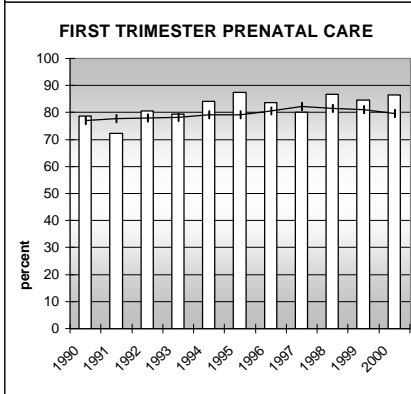

PITKIN COUNTY

POPULATION ESTIMATES (2001)

Juvenile Population	2,648
Total Population	15,276

POPULATION GROWTH (1990-2001)

	Percent	Rank
Juvenile Population	23.0	30
Total Population	20.4	43

HEALTHY BIRTHS

KEY columns = County
line = Colorado