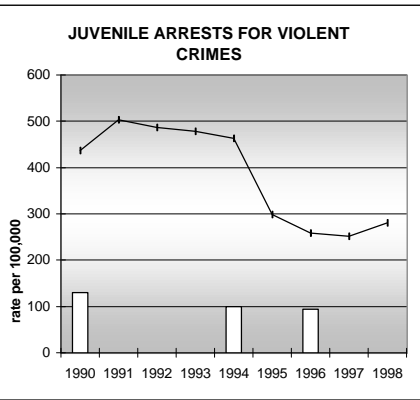

PITKIN COUNTY

POPULATION ESTIMATES (2001)

Juvenile Population	2,648
Total Population	15,276

POPULATION GROWTH (1990-2001)

	Percent	Rank
Juvenile Population	23.0	30
Total Population	20.4	43

HEALTHY BIRTHS

KEY columns = County
line = Colorado

PITKIN COUNTY

HEALTHY CHILDREN AND ADULTS

KEY
 columns = County
 line = Colorado

PITKIN COUNTY

CHILDREN SUCCEEDING IN SCHOOL

STABLE FAMILIES

PITKIN COUNTY

YOUNG PEOPLE AVOIDING TROUBLE

SAFE, SUPPORTIVE, AND ENGAGED COMMUNITIES

CENSUS INDICATOR

Households in Rental Properties (%)

CENSUS YEAR	CTY	CO
1990	27.0	32.0
2000	40.8	32.7

KEY
 columns = County
 line = Colorado

PITKIN COUNTY

FAMILIES WITH ADEQUATE INCOME