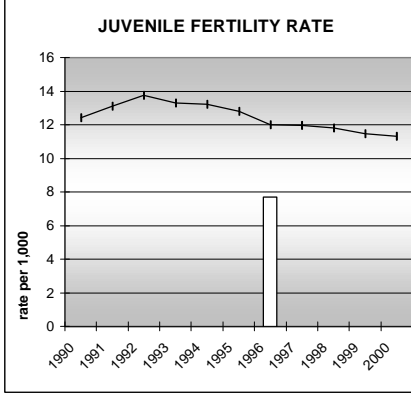

PITKIN COUNTY

POPULATION ESTIMATES (2001)

Juvenile Population	2,648
Total Population	15,276

POPULATION GROWTH (1990-2001)

	Percent	Rank
Juvenile Population	23.0	30
Total Population	20.4	43

HEALTHY BIRTHS

columns = County
 KEY line = Colorado