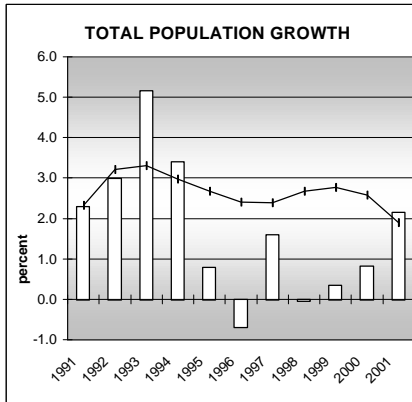

PITKIN COUNTY

POPULATION ESTIMATES (2001)

Juvenile Population	2,648
Total Population	15,276

POPULATION GROWTH (1990-2001)

	Percent	Rank
Juvenile Population	23.0	30
Total Population	20.4	43

HEALTHY BIRTHS

columns = County
 KEY line = Colorado