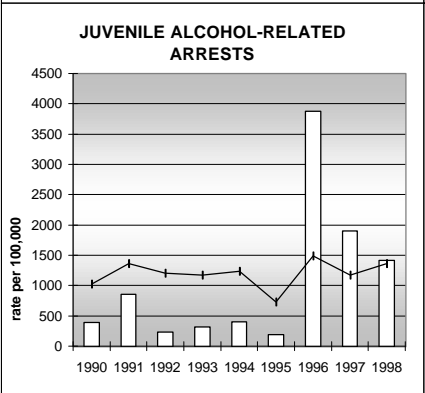

PITKIN COUNTY

POPULATION ESTIMATES (2001)

Juvenile Population	2,648
Total Population	15,276

POPULATION GROWTH (1990-2001)

	Percent	Rank
Juvenile Population	23.0	30
Total Population	20.4	43

HEALTHY BIRTHS

columns = County
 KEY line = Colorado

PITKIN COUNTY

HEALTHY CHILDREN AND ADULTS

KEY
 columns = County
 line = Colorado

PITKIN COUNTY

CHILDREN SUCCEEDING IN SCHOOL

STABLE FAMILIES

PITKIN COUNTY

YOUNG PEOPLE AVOIDING TROUBLE