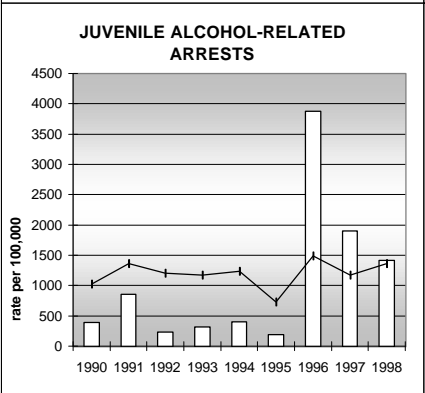

PITKIN COUNTY

POPULATION ESTIMATES (2001)

Juvenile Population	2,648
Total Population	15,276

POPULATION GROWTH (1990-2001)

	Percent	Rank
Juvenile Population	23.0	30
Total Population	20.4	43

HEALTHY BIRTHS

KEY columns = County
line = Colorado

PITKIN COUNTY

HEALTHY CHILDREN AND ADULTS

KEY
 columns = County
 line = Colorado

PITKIN COUNTY

CHILDREN SUCCEEDING IN SCHOOL

STABLE FAMILIES

PITKIN COUNTY

YOUNG PEOPLE AVOIDING TROUBLE