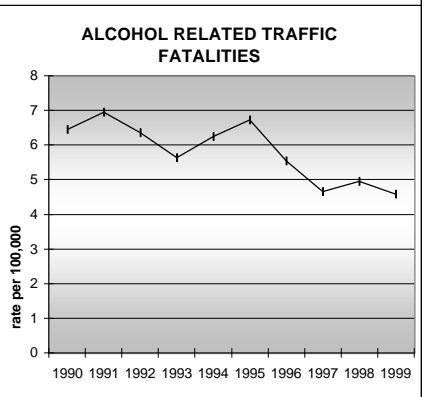

PITKIN COUNTY

HEALTHY CHILDREN AND ADULTS

KEY
columns = County
line = Colorado