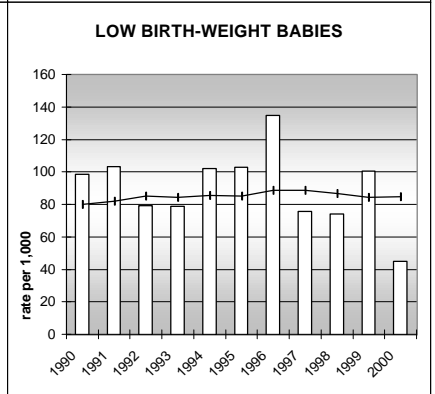

PITKIN COUNTY

POPULATION ESTIMATES (2001)

Juvenile Population	2,648
Total Population	15,276

POPULATION GROWTH (1990-2001)

	Percent	Rank
Juvenile Population	23.0	30
Total Population	20.4	43

HEALTHY BIRTHS

KEY columns = County
line = Colorado