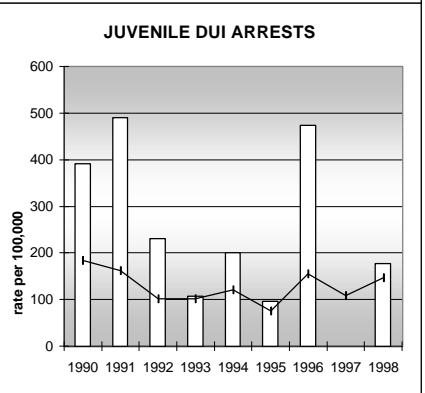

PITKIN COUNTY

POPULATION ESTIMATES (2001)

Juvenile Population	2,648
Total Population	15,276

POPULATION GROWTH (1990-2001)

	Percent	Rank
Juvenile Population	23.0	30
Total Population	20.4	43

HEALTHY BIRTHS

KEY columns = County
line = Colorado

PITKIN COUNTY

HEALTHY CHILDREN AND ADULTS

KEY
 columns = County
 line = Colorado

PITKIN COUNTY

CHILDREN SUCCEEDING IN SCHOOL

STABLE FAMILIES

PITKIN COUNTY

YOUNG PEOPLE AVOIDING TROUBLE