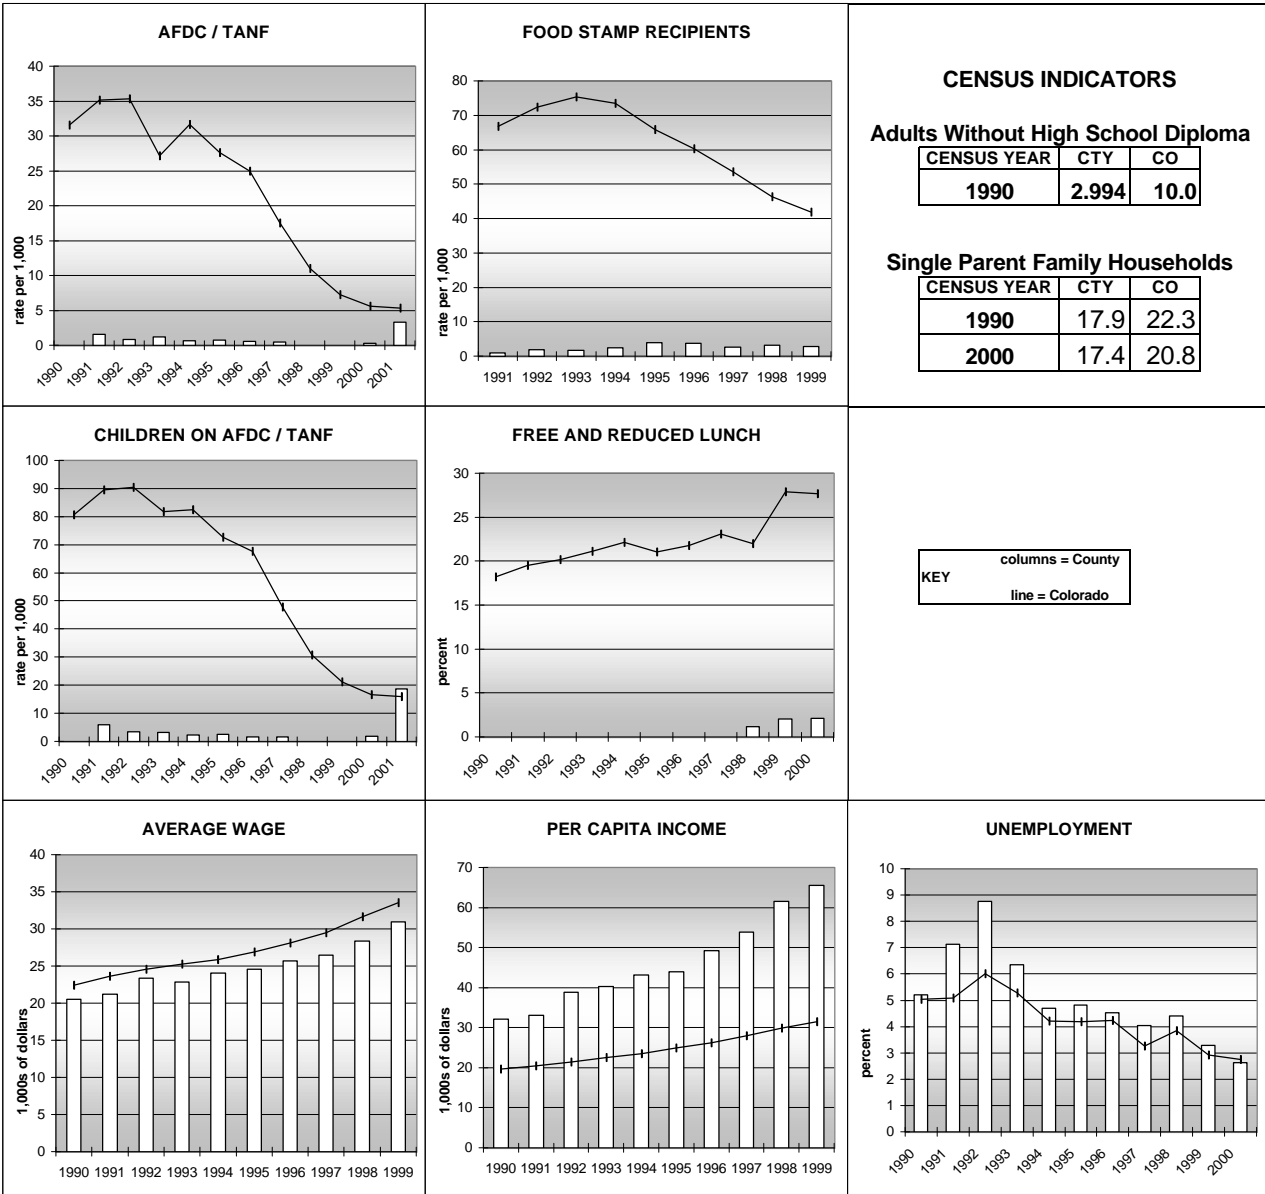

PITKIN COUNTY

POPULATION ESTIMATES (2001)

Juvenile Population	2,648
Total Population	15,276

POPULATION GROWTH (1990-2001)

	Percent	Rank
Juvenile Population	23.0	30
Total Population	20.4	43

HEALTHY BIRTHS

KEY columns = County
line = Colorado

PITKIN COUNTY

HEALTHY CHILDREN AND ADULTS

KEY
 columns = County
 line = Colorado

PITKIN COUNTY

CHILDREN SUCCEEDING IN SCHOOL

STABLE FAMILIES

PITKIN COUNTY

YOUNG PEOPLE AVOIDING TROUBLE

SAFE, SUPPORTIVE, AND ENGAGED COMMUNITIES

CENSUS INDICATOR

Households in Rental Properties (%)

CENSUS YEAR	CTY	CO
1990	27.0	32.0
2000	40.8	32.7

KEY
 columns = County
 line = Colorado

PITKIN COUNTY

FAMILIES WITH ADEQUATE INCOME