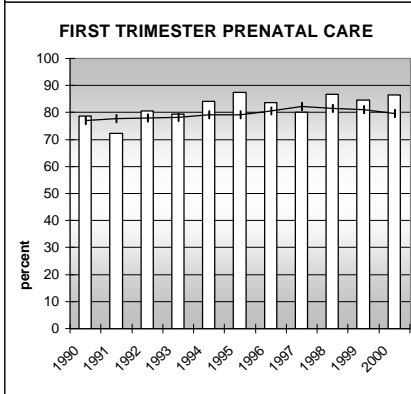

PITKIN COUNTY

POPULATION ESTIMATES (2001)

Juvenile Population	2,648
Total Population	15,276

POPULATION GROWTH (1990-2001)

	Percent	Rank
Juvenile Population	23.0	30
Total Population	20.4	43

HEALTHY BIRTHS

columns = County
 KEY line = Colorado