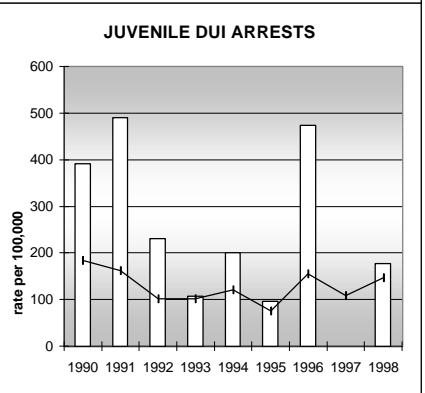

PITKIN COUNTY

POPULATION ESTIMATES (2001)

Juvenile Population	2,648
Total Population	15,276

POPULATION GROWTH (1990-2001)

	Percent	Rank
Juvenile Population	23.0	30
Total Population	20.4	43

HEALTHY BIRTHS

columns = County
 KEY line = Colorado

PITKIN COUNTY

HEALTHY CHILDREN AND ADULTS

KEY
 columns = County
 line = Colorado

PITKIN COUNTY

CHILDREN SUCCEEDING IN SCHOOL

STABLE FAMILIES

PITKIN COUNTY

YOUNG PEOPLE AVOIDING TROUBLE