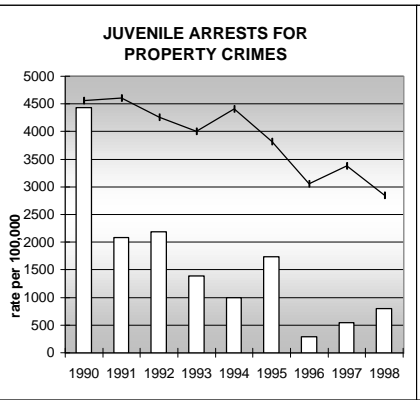

PITKIN COUNTY

POPULATION ESTIMATES (2001)

Juvenile Population	2,648
Total Population	15,276

POPULATION GROWTH (1990-2001)

	Percent	Rank
Juvenile Population	23.0	30
Total Population	20.4	43

HEALTHY BIRTHS

columns = County
 KEY line = Colorado

PITKIN COUNTY

HEALTHY CHILDREN AND ADULTS

KEY
 columns = County
 line = Colorado

PITKIN COUNTY

CHILDREN SUCCEEDING IN SCHOOL

STABLE FAMILIES

PITKIN COUNTY

YOUNG PEOPLE AVOIDING TROUBLE

SAFE, SUPPORTIVE, AND ENGAGED COMMUNITIES

CENSUS INDICATOR

Households in Rental Properties (%)

CENSUS YEAR	CTY	CO
1990	27.0	32.0
2000	40.8	32.7

KEY
 columns = County
 line = Colorado

PITKIN COUNTY

FAMILIES WITH ADEQUATE INCOME