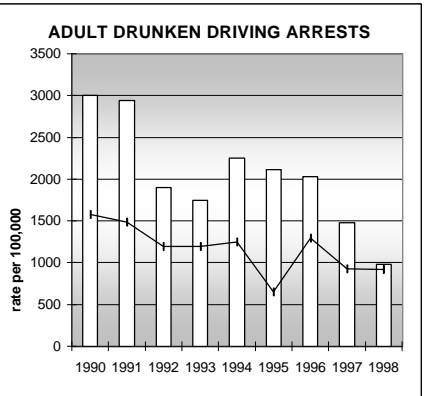

PITKIN COUNTY

POPULATION ESTIMATES (2001)

Juvenile Population	2,648
Total Population	15,276

POPULATION GROWTH (1990-2001)

	Percent	Rank
Juvenile Population	23.0	30
Total Population	20.4	43

HEALTHY BIRTHS

KEY columns = County
line = Colorado

PITKIN COUNTY

HEALTHY CHILDREN AND ADULTS

KEY
 columns = County
 line = Colorado

PITKIN COUNTY

CHILDREN SUCCEEDING IN SCHOOL

STABLE FAMILIES

PITKIN COUNTY

YOUNG PEOPLE AVOIDING TROUBLE