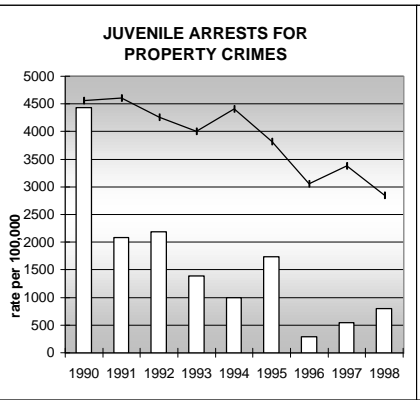

PITKIN COUNTY

POPULATION ESTIMATES (2001)

Juvenile Population	2,648
Total Population	15,276

POPULATION GROWTH (1990-2001)

	Percent	Rank
Juvenile Population	23.0	30
Total Population	20.4	43

HEALTHY BIRTHS

KEY columns = County
line = Colorado

PITKIN COUNTY

HEALTHY CHILDREN AND ADULTS

KEY
 columns = County
 line = Colorado

PITKIN COUNTY

CHILDREN SUCCEEDING IN SCHOOL

STABLE FAMILIES

PITKIN COUNTY

YOUNG PEOPLE AVOIDING TROUBLE

SAFE, SUPPORTIVE, AND ENGAGED COMMUNITIES

CENSUS INDICATOR

Households in Rental Properties (%)

CENSUS YEAR	CTY	CO
1990	27.0	32.0
2000	40.8	32.7

KEY
 columns = County
 line = Colorado

PITKIN COUNTY

FAMILIES WITH ADEQUATE INCOME