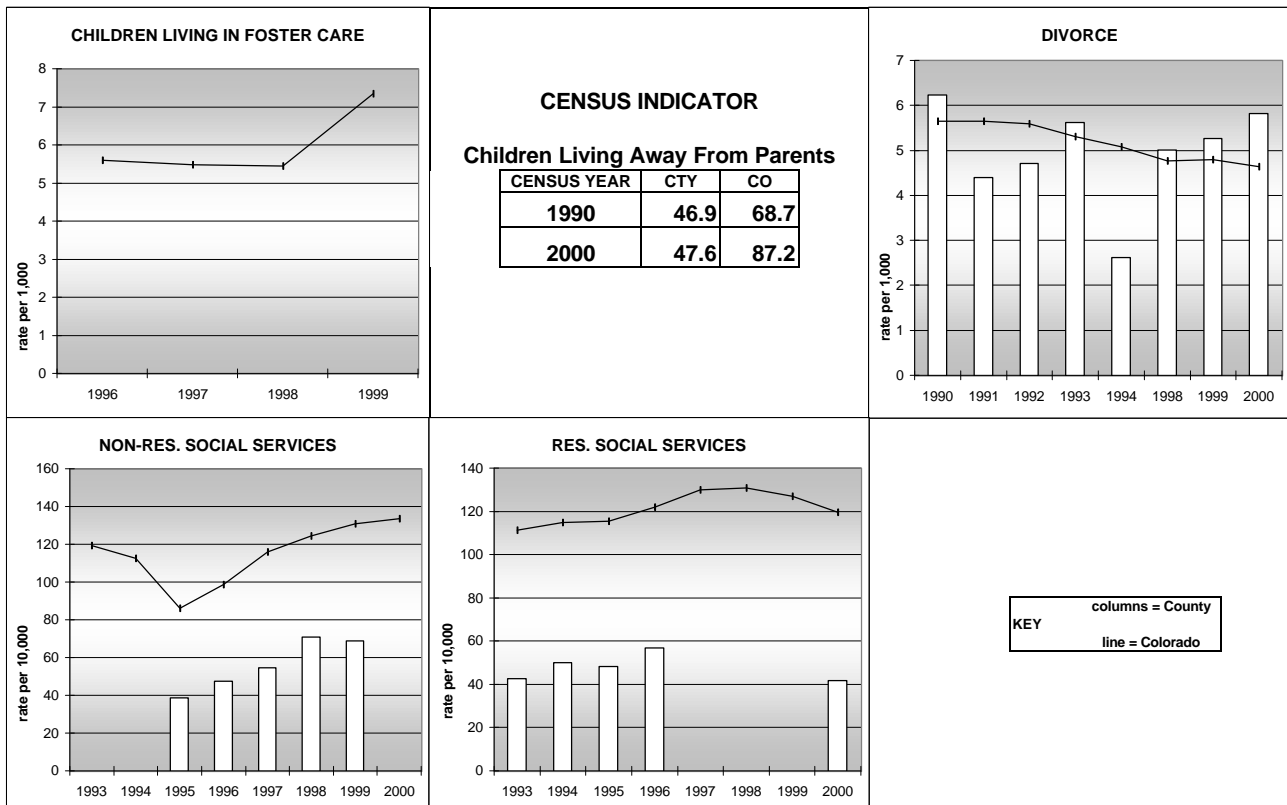

PITKIN COUNTY

POPULATION ESTIMATES (2001)

Juvenile Population	2,648
Total Population	15,276

POPULATION GROWTH (1990-2001)

	Percent	Rank
Juvenile Population	23.0	30
Total Population	20.4	43

HEALTHY BIRTHS

KEY columns = County
line = Colorado

PITKIN COUNTY

HEALTHY CHILDREN AND ADULTS

KEY
 columns = County
 line = Colorado

PITKIN COUNTY

CHILDREN SUCCEEDING IN SCHOOL

STABLE FAMILIES

PITKIN COUNTY

YOUNG PEOPLE AVOIDING TROUBLE

SAFE, SUPPORTIVE, AND ENGAGED COMMUNITIES

CENSUS INDICATOR

Households in Rental Properties (%)

CENSUS YEAR	CTY	CO
1990	27.0	32.0
2000	40.8	32.7

KEY
 columns = County
 line = Colorado

PITKIN COUNTY

FAMILIES WITH ADEQUATE INCOME