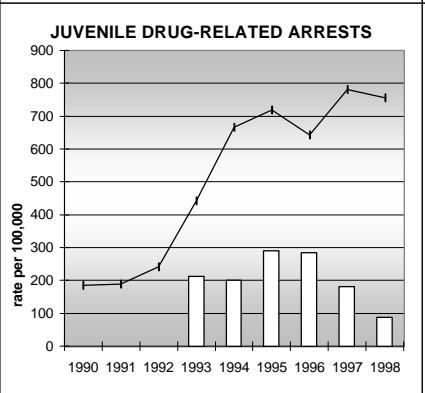

PITKIN COUNTY

POPULATION ESTIMATES (2001)

Juvenile Population	2,648
Total Population	15,276

POPULATION GROWTH (1990-2001)

	Percent	Rank
Juvenile Population	23.0	30
Total Population	20.4	43

HEALTHY BIRTHS

KEY columns = County
line = Colorado

PITKIN COUNTY

HEALTHY CHILDREN AND ADULTS

KEY
 columns = County
 line = Colorado

PITKIN COUNTY

CHILDREN SUCCEEDING IN SCHOOL

STABLE FAMILIES

PITKIN COUNTY

YOUNG PEOPLE AVOIDING TROUBLE