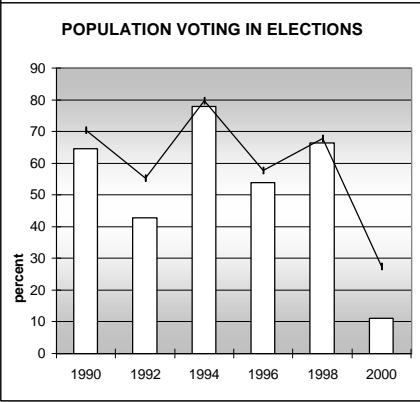

KEY
columns = County
line = Colorado