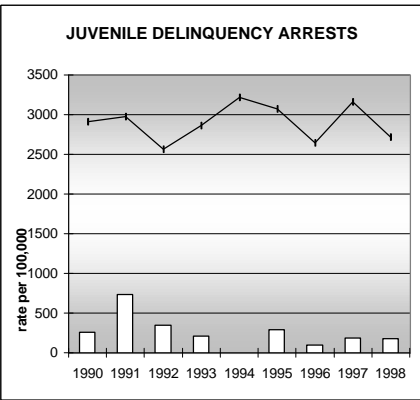

PITKIN COUNTY

POPULATION ESTIMATES (2001)

Juvenile Population	2,648
Total Population	15,276

POPULATION GROWTH (1990-2001)

	Percent	Rank
Juvenile Population	23.0	30
Total Population	20.4	43

HEALTHY BIRTHS

columns = County
 KEY line = Colorado

PITKIN COUNTY

HEALTHY CHILDREN AND ADULTS

KEY
 columns = County
 line = Colorado

PITKIN COUNTY

CHILDREN SUCCEEDING IN SCHOOL

STABLE FAMILIES

PITKIN COUNTY

YOUNG PEOPLE AVOIDING TROUBLE

SAFE, SUPPORTIVE, AND ENGAGED COMMUNITIES

CENSUS INDICATOR

Households in Rental Properties (%)

CENSUS YEAR	CTY	CO
1990	27.0	32.0
2000	40.8	32.7

KEY
 columns = County
 line = Colorado

PITKIN COUNTY

FAMILIES WITH ADEQUATE INCOME