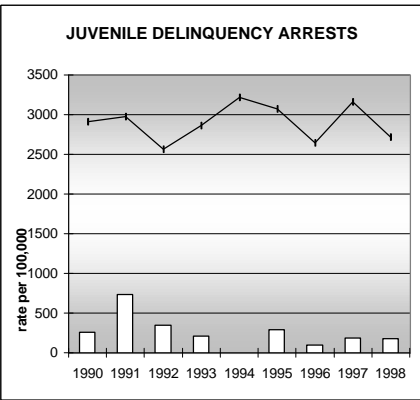

PITKIN COUNTY

POPULATION ESTIMATES (2001)

Juvenile Population	2,648
Total Population	15,276

POPULATION GROWTH (1990-2001)

	Percent	Rank
Juvenile Population	23.0	30
Total Population	20.4	43

HEALTHY BIRTHS

KEY columns = County
line = Colorado

PITKIN COUNTY

HEALTHY CHILDREN AND ADULTS

KEY
 columns = County
 line = Colorado

PITKIN COUNTY

CHILDREN SUCCEEDING IN SCHOOL

STABLE FAMILIES

PITKIN COUNTY

YOUNG PEOPLE AVOIDING TROUBLE

SAFE, SUPPORTIVE, AND ENGAGED COMMUNITIES

CENSUS INDICATOR

Households in Rental Properties (%)

CENSUS YEAR	CTY	CO
1990	27.0	32.0
2000	40.8	32.7

KEY
 columns = County
 line = Colorado

PITKIN COUNTY

FAMILIES WITH ADEQUATE INCOME