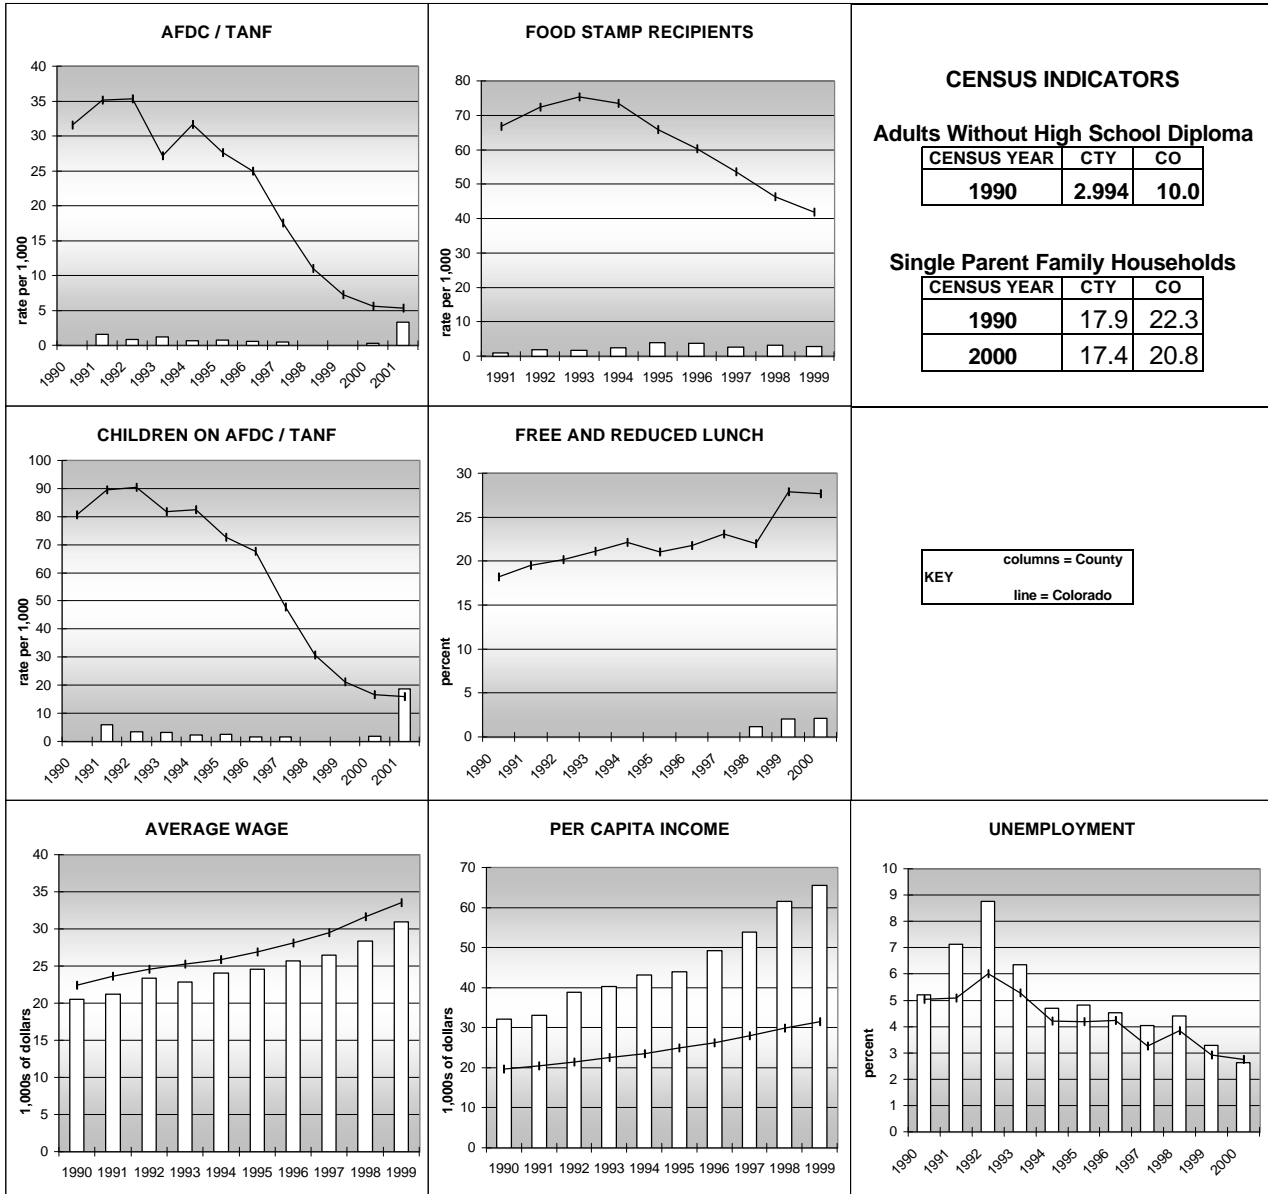

PITKIN COUNTY

POPULATION ESTIMATES (2001)

Juvenile Population	2,648
Total Population	15,276

POPULATION GROWTH (1990-2001)

	Percent	Rank
Juvenile Population	23.0	30
Total Population	20.4	43

HEALTHY BIRTHS

columns = County
 KEY line = Colorado

PITKIN COUNTY

HEALTHY CHILDREN AND ADULTS

KEY
 columns = County
 line = Colorado

PITKIN COUNTY

CHILDREN SUCCEEDING IN SCHOOL

STABLE FAMILIES

PITKIN COUNTY

YOUNG PEOPLE AVOIDING TROUBLE

SAFE, SUPPORTIVE, AND ENGAGED COMMUNITIES

CENSUS INDICATOR

Households in Rental Properties (%)

CENSUS YEAR	CTY	CO
1990	27.0	32.0
2000	40.8	32.7

KEY
 columns = County
 line = Colorado

PITKIN COUNTY

FAMILIES WITH ADEQUATE INCOME