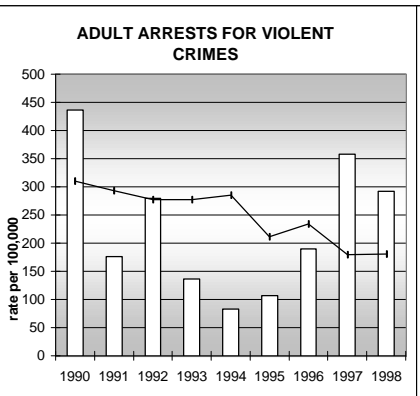

PITKIN COUNTY

POPULATION ESTIMATES (2001)

Juvenile Population	2,648
Total Population	15,276

POPULATION GROWTH (1990-2001)

	Percent	Rank
Juvenile Population	23.0	30
Total Population	20.4	43

HEALTHY BIRTHS

columns = County
 KEY line = Colorado

PITKIN COUNTY

HEALTHY CHILDREN AND ADULTS

KEY
 columns = County
 line = Colorado

PITKIN COUNTY

CHILDREN SUCCEEDING IN SCHOOL

STABLE FAMILIES

PITKIN COUNTY

YOUNG PEOPLE AVOIDING TROUBLE

SAFE, SUPPORTIVE, AND ENGAGED COMMUNITIES

CENSUS INDICATOR

Households in Rental Properties (%)

CENSUS YEAR	CTY	CO
1990	27.0	32.0
2000	40.8	32.7

KEY
 columns = County
 line = Colorado

PITKIN COUNTY

FAMILIES WITH ADEQUATE INCOME