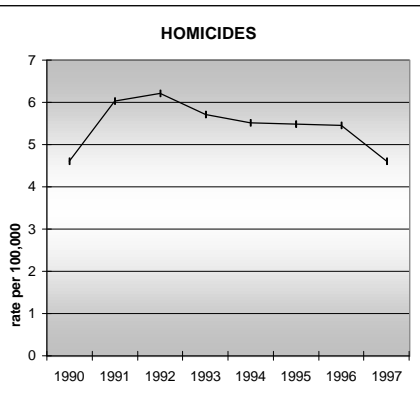

SAFE, SUPPORTIVE, AND ENGAGED COMMUNITIES

CENSUS INDICATOR

Households in Rental Properties (%)

CENSUS YEAR	CTY	CO
1990	27.0	32.0
2000	40.8	32.7