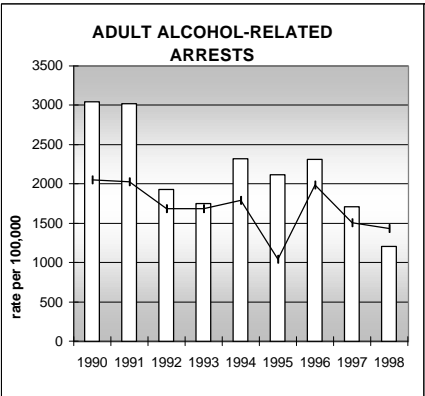

PITKIN COUNTY

HEALTHY CHILDREN AND ADULTS

KEY
columns = County
line = Colorado