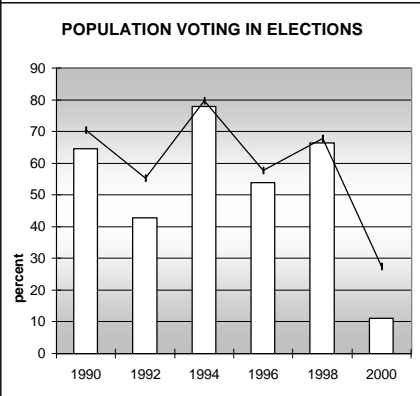

KEY
columns = County
line = Colorado