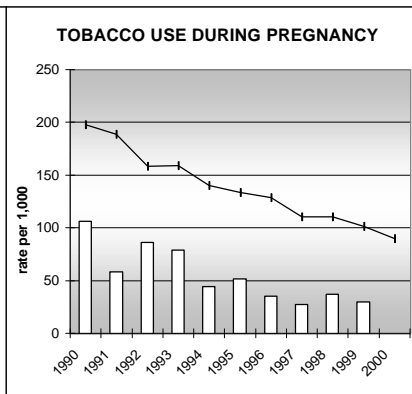

PITKIN COUNTY

POPULATION ESTIMATES (2001)

Juvenile Population	2,648
Total Population	15,276

POPULATION GROWTH (1990-2001)

	Percent	Rank
Juvenile Population	23.0	30
Total Population	20.4	43

HEALTHY BIRTHS

KEY columns = County
line = Colorado