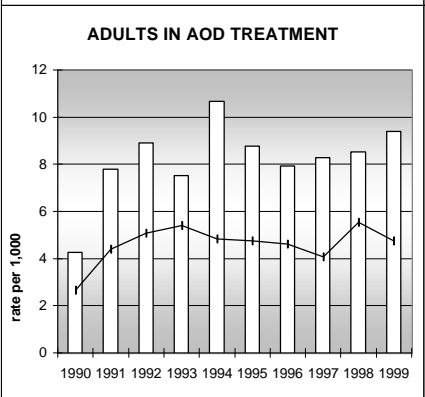

PITKIN COUNTY

HEALTHY CHILDREN AND ADULTS

KEY
columns = County
line = Colorado