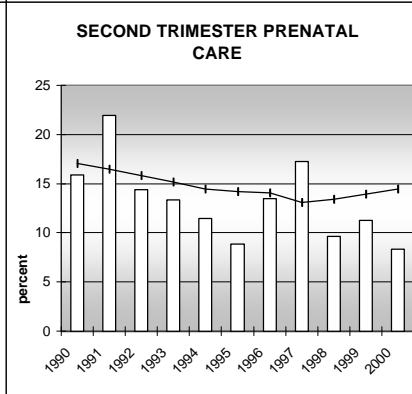

PITKIN COUNTY

POPULATION ESTIMATES (2001)

Juvenile Population	2,648
Total Population	15,276

POPULATION GROWTH (1990-2001)

	Percent	Rank
Juvenile Population	23.0	30
Total Population	20.4	43

HEALTHY BIRTHS

KEY columns = County
line = Colorado