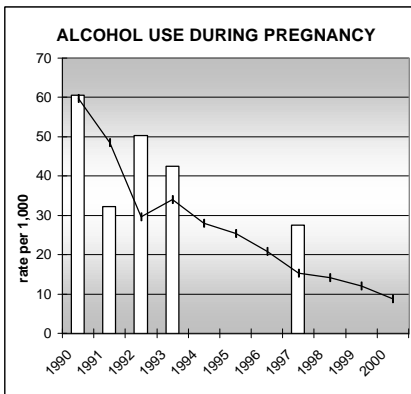

PITKIN COUNTY

POPULATION ESTIMATES (2001)

Juvenile Population	2,648
Total Population	15,276

POPULATION GROWTH (1990-2001)

	Percent	Rank
Juvenile Population	23.0	30
Total Population	20.4	43

HEALTHY BIRTHS

columns = County
 KEY line = Colorado