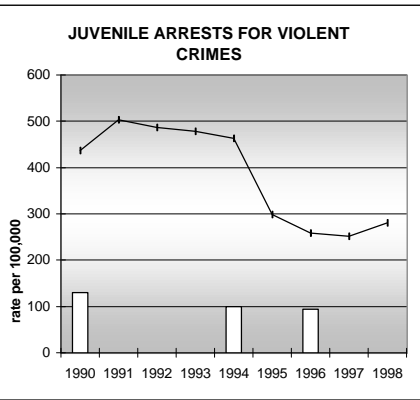

PITKIN COUNTY

POPULATION ESTIMATES (2001)

Juvenile Population	2,648
Total Population	15,276

POPULATION GROWTH (1990-2001)

	Percent	Rank
Juvenile Population	23.0	30
Total Population	20.4	43

HEALTHY BIRTHS

columns = County
 KEY line = Colorado

PITKIN COUNTY

HEALTHY CHILDREN AND ADULTS

KEY
 columns = County
 line = Colorado

PITKIN COUNTY

CHILDREN SUCCEEDING IN SCHOOL

STABLE FAMILIES

PITKIN COUNTY

YOUNG PEOPLE AVOIDING TROUBLE

SAFE, SUPPORTIVE, AND ENGAGED COMMUNITIES

CENSUS INDICATOR

Households in Rental Properties (%)

CENSUS YEAR	CTY	CO
1990	27.0	32.0
2000	40.8	32.7

KEY
 columns = County
 line = Colorado

PITKIN COUNTY

FAMILIES WITH ADEQUATE INCOME