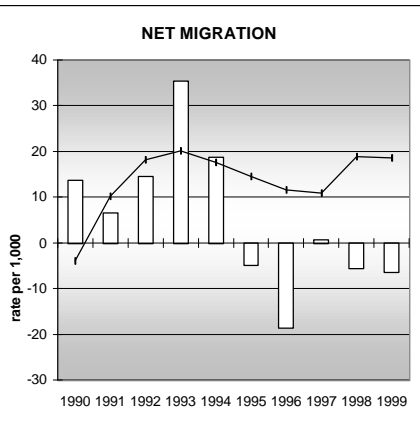

KEY
columns = County
line = Colorado