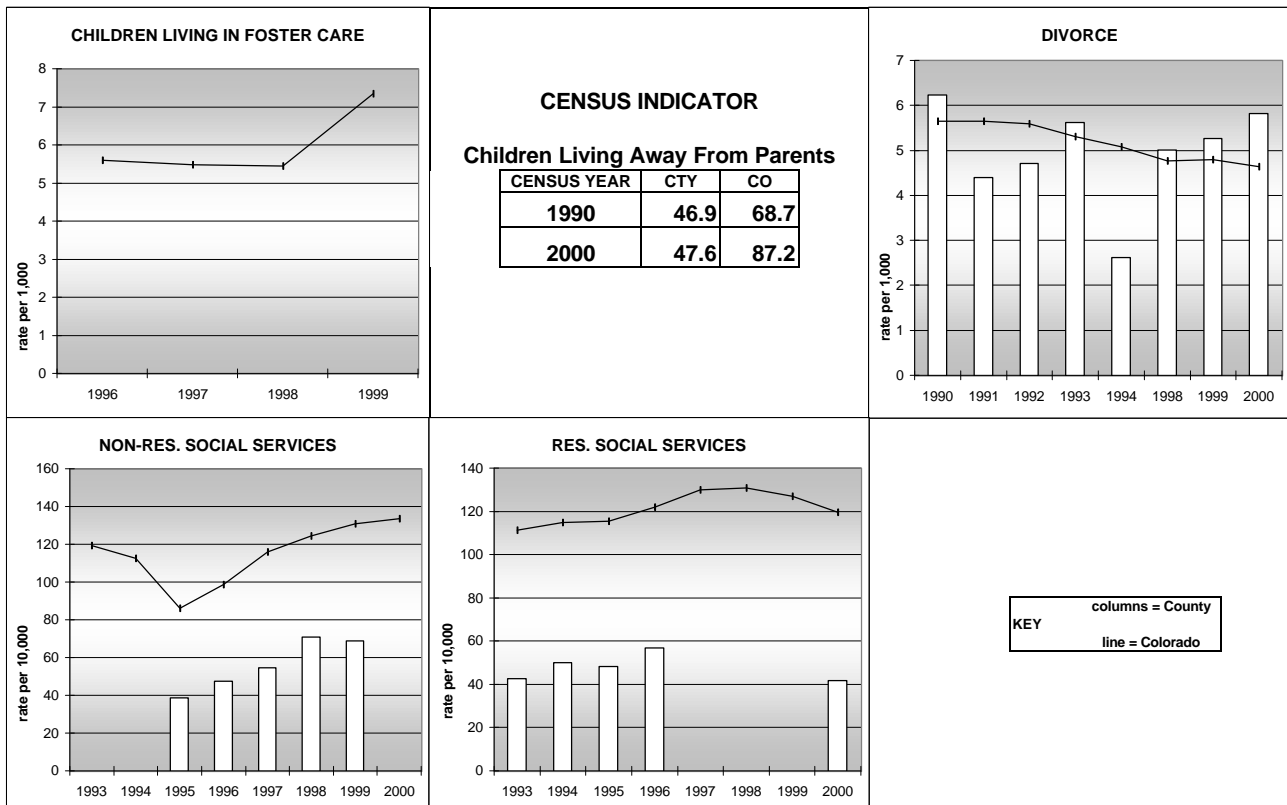

PITKIN COUNTY

POPULATION ESTIMATES (2001)

Juvenile Population	2,648
Total Population	15,276

POPULATION GROWTH (1990-2001)

	Percent	Rank
Juvenile Population	23.0	30
Total Population	20.4	43

HEALTHY BIRTHS

columns = County
 KEY line = Colorado

PITKIN COUNTY

HEALTHY CHILDREN AND ADULTS

KEY
 columns = County
 line = Colorado

PITKIN COUNTY

CHILDREN SUCCEEDING IN SCHOOL

STABLE FAMILIES

PITKIN COUNTY

YOUNG PEOPLE AVOIDING TROUBLE

SAFE, SUPPORTIVE, AND ENGAGED COMMUNITIES

CENSUS INDICATOR

Households in Rental Properties (%)

CENSUS YEAR	CTY	CO
1990	27.0	32.0
2000	40.8	32.7

KEY
 columns = County
 line = Colorado

PITKIN COUNTY

FAMILIES WITH ADEQUATE INCOME