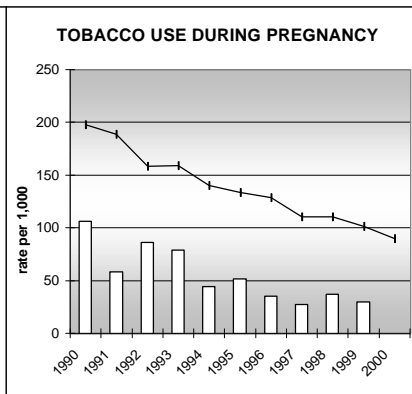

PITKIN COUNTY

POPULATION ESTIMATES (2001)

Juvenile Population	2,648
Total Population	15,276

POPULATION GROWTH (1990-2001)

	Percent	Rank
Juvenile Population	23.0	30
Total Population	20.4	43

HEALTHY BIRTHS

columns = County
 KEY line = Colorado