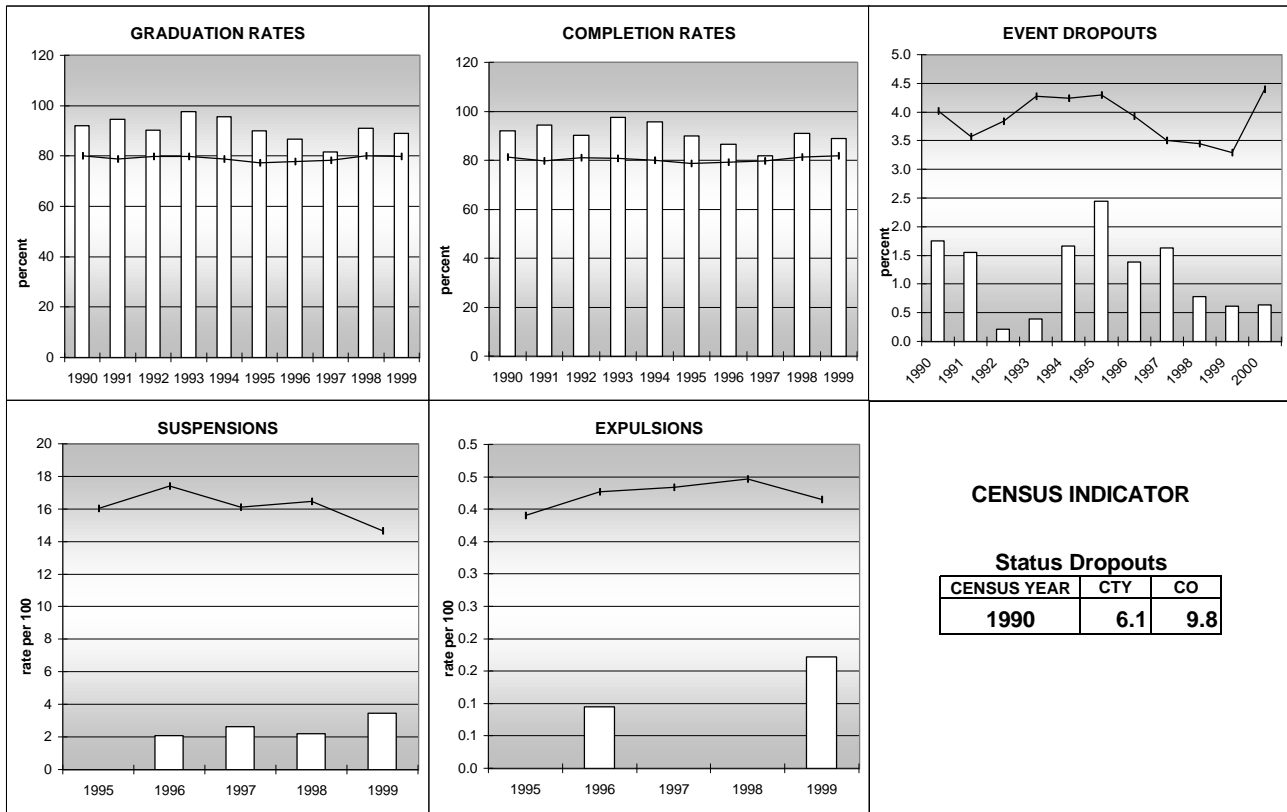

PITKIN COUNTY

POPULATION ESTIMATES (2001)

Juvenile Population	2,648
Total Population	15,276

POPULATION GROWTH (1990-2001)

	Percent	Rank
Juvenile Population	23.0	30
Total Population	20.4	43

HEALTHY BIRTHS

KEY columns = County
line = Colorado

PITKIN COUNTY

HEALTHY CHILDREN AND ADULTS

KEY
 columns = County
 line = Colorado

PITKIN COUNTY

CHILDREN SUCCEEDING IN SCHOOL

STABLE FAMILIES

PITKIN COUNTY

YOUNG PEOPLE AVOIDING TROUBLE

SAFE, SUPPORTIVE, AND ENGAGED COMMUNITIES

CENSUS INDICATOR

Households in Rental Properties (%)

CENSUS YEAR	CTY	CO
1990	27.0	32.0
2000	40.8	32.7

KEY
 columns = County
 line = Colorado

PITKIN COUNTY

FAMILIES WITH ADEQUATE INCOME