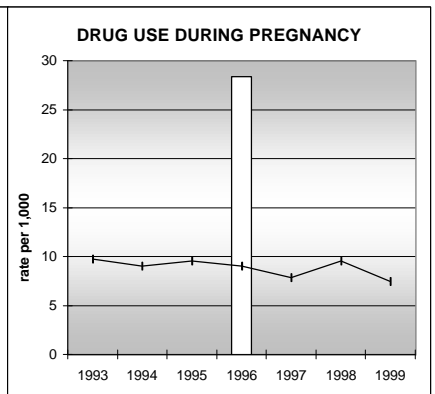

PITKIN COUNTY

POPULATION ESTIMATES (2001)

Juvenile Population	2,648
Total Population	15,276

POPULATION GROWTH (1990-2001)

	Percent	Rank
Juvenile Population	23.0	30
Total Population	20.4	43

HEALTHY BIRTHS

columns = County
 KEY line = Colorado