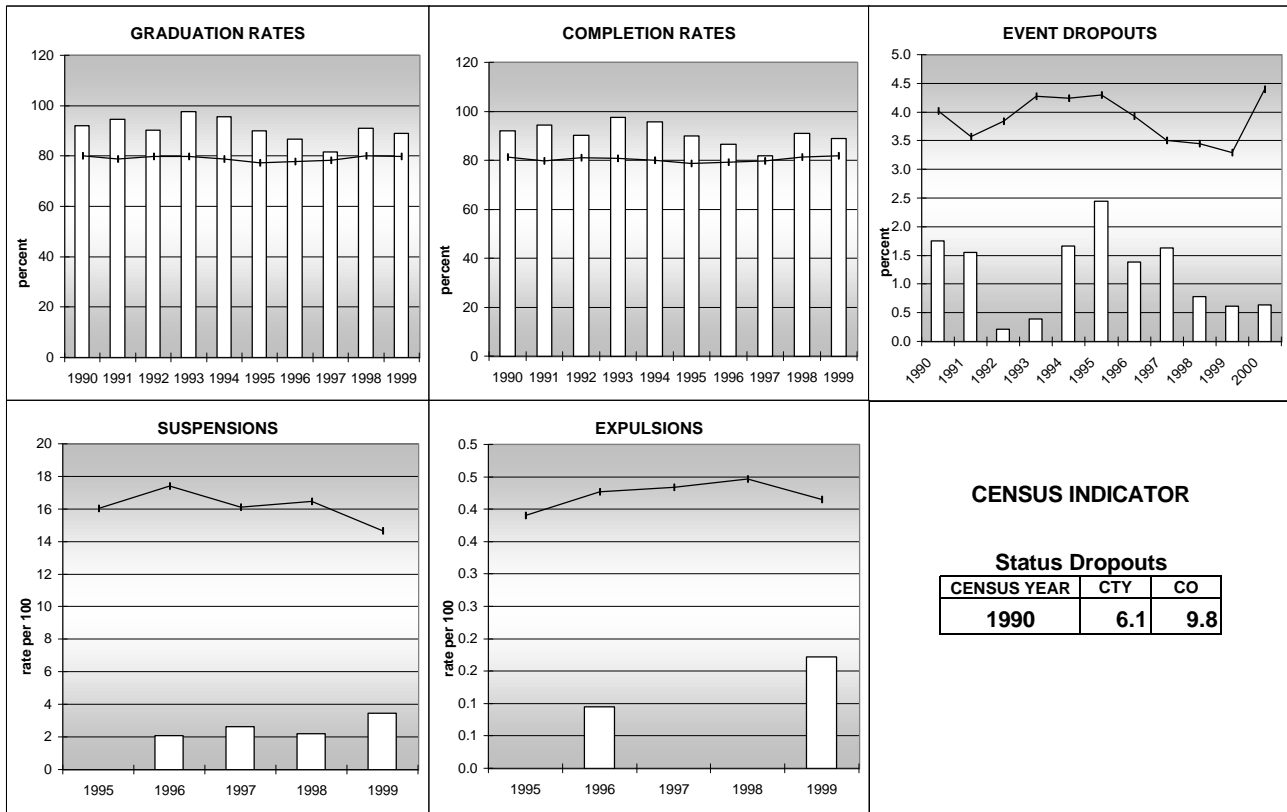

PITKIN COUNTY

POPULATION ESTIMATES (2001)

Juvenile Population	2,648
Total Population	15,276

POPULATION GROWTH (1990-2001)

	Percent	Rank
Juvenile Population	23.0	30
Total Population	20.4	43

HEALTHY BIRTHS

columns = County
 KEY line = Colorado

PITKIN COUNTY

HEALTHY CHILDREN AND ADULTS

KEY
 columns = County
 line = Colorado

PITKIN COUNTY

CHILDREN SUCCEEDING IN SCHOOL

STABLE FAMILIES

PITKIN COUNTY

YOUNG PEOPLE AVOIDING TROUBLE

SAFE, SUPPORTIVE, AND ENGAGED COMMUNITIES

CENSUS INDICATOR

Households in Rental Properties (%)

CENSUS YEAR	CTY	CO
1990	27.0	32.0
2000	40.8	32.7

KEY
 columns = County
 line = Colorado

PITKIN COUNTY

FAMILIES WITH ADEQUATE INCOME