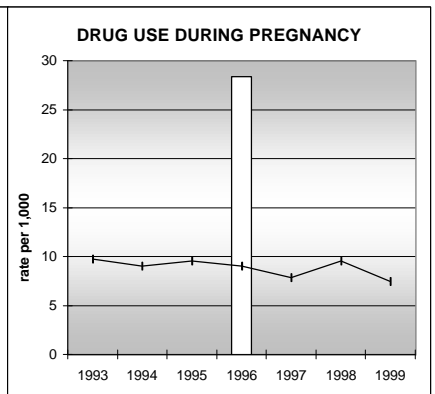

PITKIN COUNTY

POPULATION ESTIMATES (2001)

Juvenile Population	2,648
Total Population	15,276

POPULATION GROWTH (1990-2001)

	Percent	Rank
Juvenile Population	23.0	30
Total Population	20.4	43

HEALTHY BIRTHS

KEY columns = County
line = Colorado