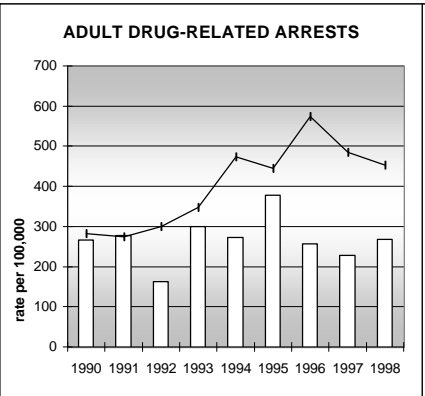

PITKIN COUNTY

HEALTHY CHILDREN AND ADULTS

KEY
columns = County
line = Colorado