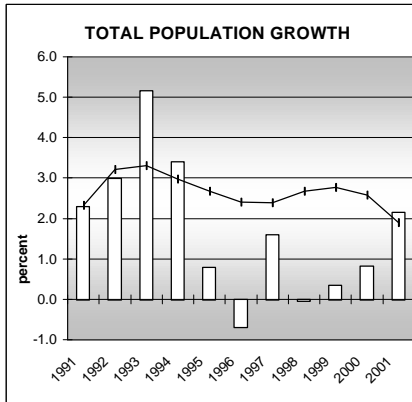

PITKIN COUNTY

POPULATION ESTIMATES (2001)

Juvenile Population	2,648
Total Population	15,276

POPULATION GROWTH (1990-2001)

	Percent	Rank
Juvenile Population	23.0	30
Total Population	20.4	43

HEALTHY BIRTHS

KEY columns = County
line = Colorado