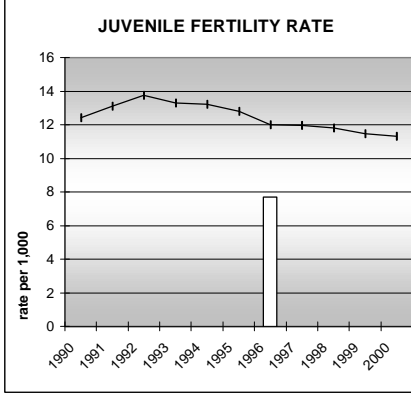

PITKIN COUNTY

POPULATION ESTIMATES (2001)

Juvenile Population	2,648
Total Population	15,276

POPULATION GROWTH (1990-2001)

	Percent	Rank
Juvenile Population	23.0	30
Total Population	20.4	43

HEALTHY BIRTHS

KEY columns = County
line = Colorado