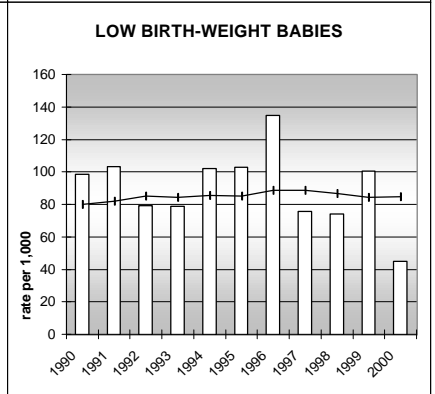

PITKIN COUNTY

POPULATION ESTIMATES (2001)

Juvenile Population	2,648
Total Population	15,276

POPULATION GROWTH (1990-2001)

	Percent	Rank
Juvenile Population	23.0	30
Total Population	20.4	43

HEALTHY BIRTHS

columns = County
 KEY line = Colorado