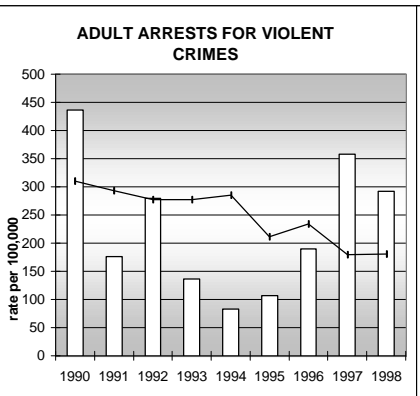

PITKIN COUNTY

POPULATION ESTIMATES (2001)

Juvenile Population	2,648
Total Population	15,276

POPULATION GROWTH (1990-2001)

	Percent	Rank
Juvenile Population	23.0	30
Total Population	20.4	43

HEALTHY BIRTHS

KEY columns = County
line = Colorado

PITKIN COUNTY

HEALTHY CHILDREN AND ADULTS

KEY
 columns = County
 line = Colorado

PITKIN COUNTY

CHILDREN SUCCEEDING IN SCHOOL

STABLE FAMILIES

PITKIN COUNTY

YOUNG PEOPLE AVOIDING TROUBLE

SAFE, SUPPORTIVE, AND ENGAGED COMMUNITIES

CENSUS INDICATOR

Households in Rental Properties (%)

CENSUS YEAR	CTY	CO
1990	27.0	32.0
2000	40.8	32.7

KEY
 columns = County
 line = Colorado

PITKIN COUNTY

FAMILIES WITH ADEQUATE INCOME