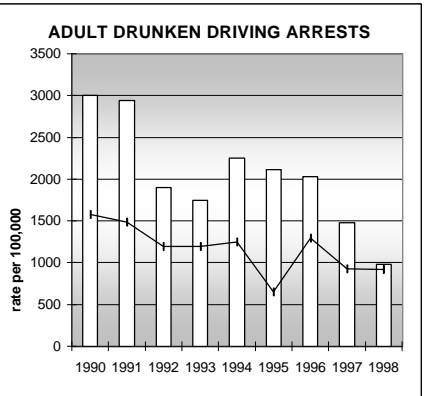

PITKIN COUNTY

POPULATION ESTIMATES (2001)

Juvenile Population	2,648
Total Population	15,276

POPULATION GROWTH (1990-2001)

	Percent	Rank
Juvenile Population	23.0	30
Total Population	20.4	43

HEALTHY BIRTHS

columns = County
 KEY line = Colorado

PITKIN COUNTY

HEALTHY CHILDREN AND ADULTS

KEY
 columns = County
 line = Colorado

PITKIN COUNTY

CHILDREN SUCCEEDING IN SCHOOL

STABLE FAMILIES

PITKIN COUNTY

YOUNG PEOPLE AVOIDING TROUBLE