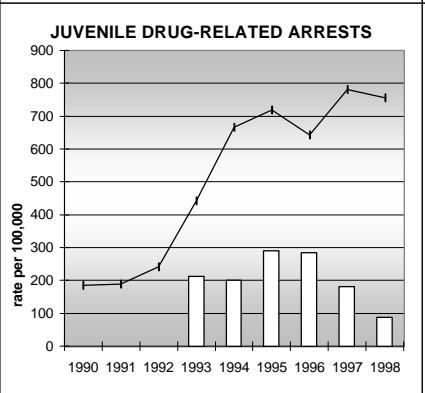

PITKIN COUNTY

POPULATION ESTIMATES (2001)

Juvenile Population	2,648
Total Population	15,276

POPULATION GROWTH (1990-2001)

	Percent	Rank
Juvenile Population	23.0	30
Total Population	20.4	43

HEALTHY BIRTHS

columns = County
 KEY line = Colorado

PITKIN COUNTY

HEALTHY CHILDREN AND ADULTS

KEY
 columns = County
 line = Colorado

PITKIN COUNTY

CHILDREN SUCCEEDING IN SCHOOL

STABLE FAMILIES

PITKIN COUNTY

YOUNG PEOPLE AVOIDING TROUBLE