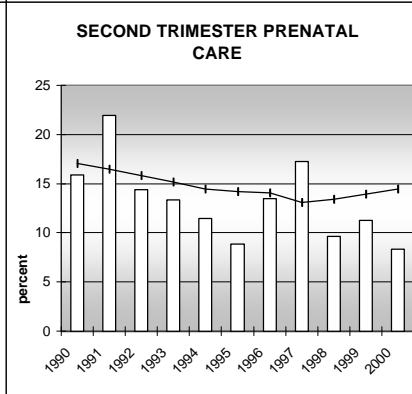

PITKIN COUNTY

POPULATION ESTIMATES (2001)

Juvenile Population	2,648
Total Population	15,276

POPULATION GROWTH (1990-2001)

	Percent	Rank
Juvenile Population	23.0	30
Total Population	20.4	43

HEALTHY BIRTHS

columns = County
 KEY line = Colorado