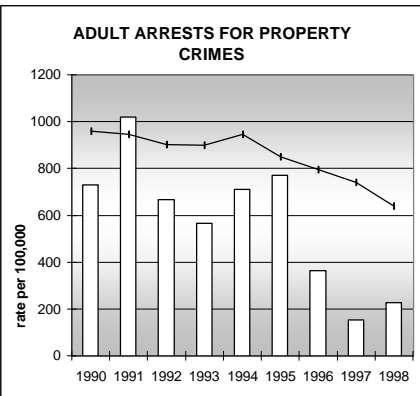

PITKIN COUNTY

POPULATION ESTIMATES (2001)

Juvenile Population	2,648
Total Population	15,276

POPULATION GROWTH (1990-2001)

	Percent	Rank
Juvenile Population	23.0	30
Total Population	20.4	43

HEALTHY BIRTHS

KEY columns = County
line = Colorado

PITKIN COUNTY

HEALTHY CHILDREN AND ADULTS

KEY
 columns = County
 line = Colorado

PITKIN COUNTY

CHILDREN SUCCEEDING IN SCHOOL

STABLE FAMILIES

PITKIN COUNTY

YOUNG PEOPLE AVOIDING TROUBLE

SAFE, SUPPORTIVE, AND ENGAGED COMMUNITIES

CENSUS INDICATOR

Households in Rental Properties (%)

CENSUS YEAR	CTY	CO
1990	27.0	32.0
2000	40.8	32.7

KEY
 columns = County
 line = Colorado

PITKIN COUNTY

FAMILIES WITH ADEQUATE INCOME