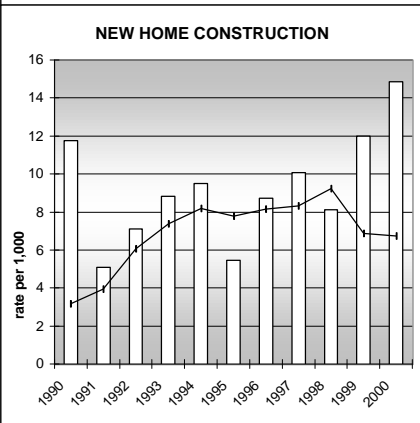

SAFE, SUPPORTIVE, AND ENGAGED COMMUNITIES

CENSUS INDICATOR

Households in Rental Properties (%)

CENSUS YEAR	CTY	CO
1990	27.0	32.0
2000	40.8	32.7