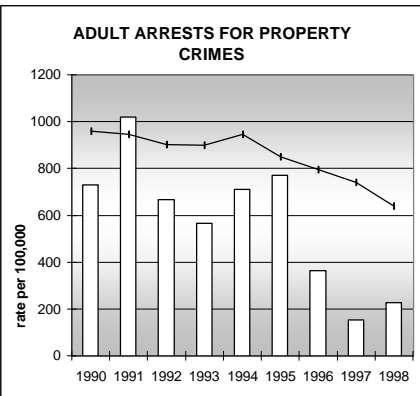

PITKIN COUNTY

POPULATION ESTIMATES (2001)

Juvenile Population	2,648
Total Population	15,276

POPULATION GROWTH (1990-2001)

	Percent	Rank
Juvenile Population	23.0	30
Total Population	20.4	43

HEALTHY BIRTHS

columns = County
 KEY line = Colorado

PITKIN COUNTY

HEALTHY CHILDREN AND ADULTS

KEY
 columns = County
 line = Colorado

PITKIN COUNTY

CHILDREN SUCCEEDING IN SCHOOL

STABLE FAMILIES

PITKIN COUNTY

YOUNG PEOPLE AVOIDING TROUBLE

SAFE, SUPPORTIVE, AND ENGAGED COMMUNITIES

CENSUS INDICATOR

Households in Rental Properties (%)

CENSUS YEAR	CTY	CO
1990	27.0	32.0
2000	40.8	32.7

KEY
 columns = County
 line = Colorado

PITKIN COUNTY

FAMILIES WITH ADEQUATE INCOME