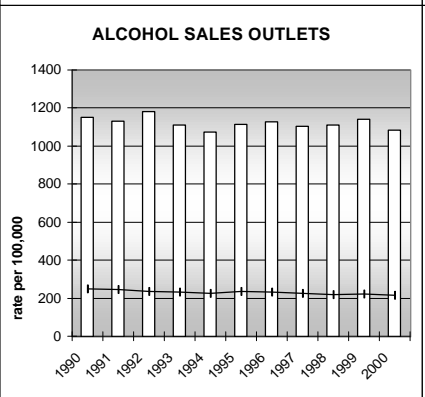

PITKIN COUNTY

HEALTHY CHILDREN AND ADULTS

KEY
columns = County
line = Colorado