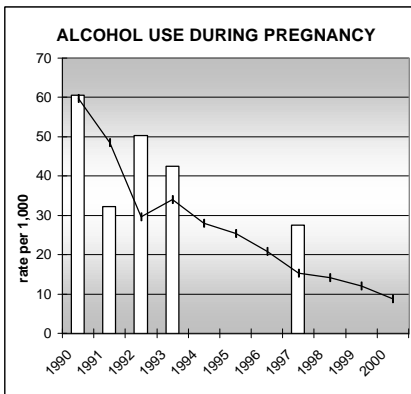

PITKIN COUNTY

POPULATION ESTIMATES (2001)

Juvenile Population	2,648
Total Population	15,276

POPULATION GROWTH (1990-2001)

	Percent	Rank
Juvenile Population	23.0	30
Total Population	20.4	43

HEALTHY BIRTHS

KEY columns = County
line = Colorado