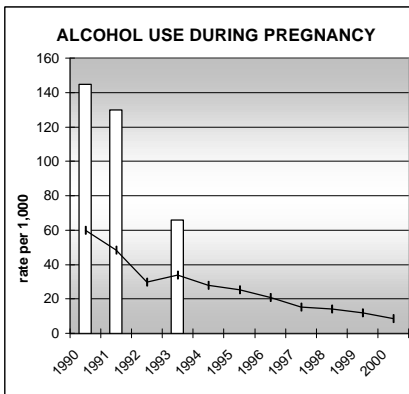

RIO BLANCO COUNTY

POPULATION ESTIMATES (2001)

Juvenile Population	1,568
Total Population	6,154

POPULATION GROWTH (1990-2001)

	Percent	Rank
Juvenile Population	-14.3	60
Total Population	1.6	58

HEALTHY BIRTHS

columns = County
 KEY line = Colorado

RIO BLANCO COUNTY

HEALTHY CHILDREN AND ADULTS

KEY
 columns = County
 line = Colorado

RIO BLANCO COUNTY

CHILDREN SUCCEEDING IN SCHOOL

STABLE FAMILIES

RIO BLANCO COUNTY