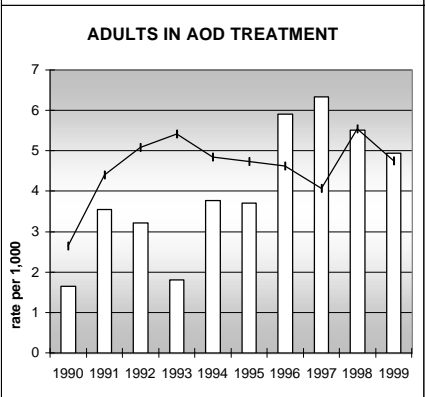

RIO BLANCO COUNTY

POPULATION ESTIMATES (2001)

Juvenile Population	1,568
Total Population	6,154

POPULATION GROWTH (1990-2001)

	Percent	Rank
Juvenile Population	-14.3	60
Total Population	1.6	58

HEALTHY BIRTHS

columns = County
 KEY line = Colorado

RIO BLANCO COUNTY

HEALTHY CHILDREN AND ADULTS

KEY
 columns = County
 line = Colorado

RIO BLANCO COUNTY

CHILDREN SUCCEEDING IN SCHOOL

STABLE FAMILIES

RIO BLANCO COUNTY