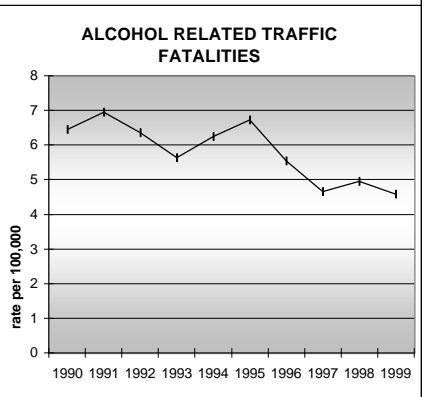

RIO BLANCO COUNTY

POPULATION ESTIMATES (2001)

Juvenile Population	1,568
Total Population	6,154

POPULATION GROWTH (1990-2001)

	Percent	Rank
Juvenile Population	-14.3	60
Total Population	1.6	58

HEALTHY BIRTHS

columns = County
 KEY line = Colorado

RIO BLANCO COUNTY

HEALTHY CHILDREN AND ADULTS

KEY
 columns = County
 line = Colorado

RIO BLANCO COUNTY

CHILDREN SUCCEEDING IN SCHOOL

STABLE FAMILIES

RIO BLANCO COUNTY