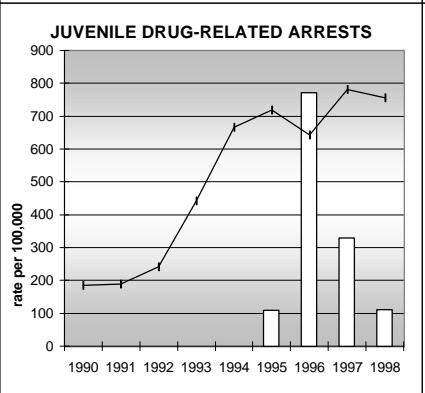

RIO BLANCO COUNTY

POPULATION ESTIMATES (2001)

Juvenile Population	1,568
Total Population	6,154

POPULATION GROWTH (1990-2001)

	Percent	Rank
Juvenile Population	-14.3	60
Total Population	1.6	58

HEALTHY BIRTHS

columns = County
 KEY line = Colorado

RIO BLANCO COUNTY

HEALTHY CHILDREN AND ADULTS

KEY
 columns = County
 line = Colorado

RIO BLANCO COUNTY

CHILDREN SUCCEEDING IN SCHOOL

STABLE FAMILIES

RIO BLANCO COUNTY