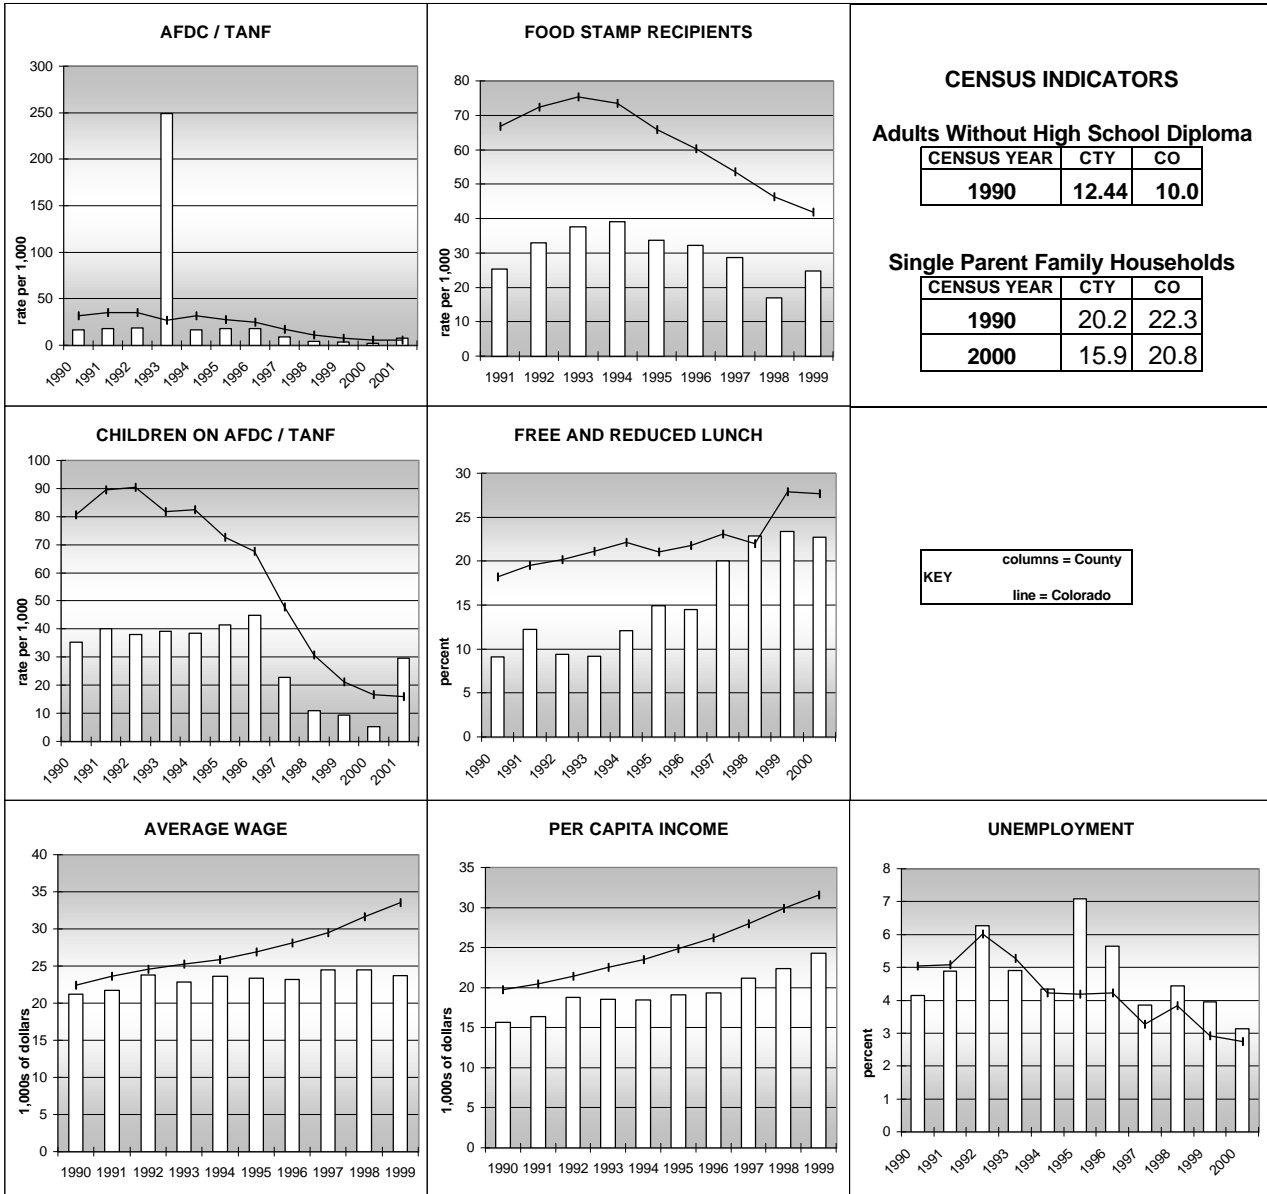

RIO BLANCO COUNTY

POPULATION ESTIMATES (2001)

Juvenile Population	1,568
Total Population	6,154

POPULATION GROWTH (1990-2001)

	Percent	Rank
Juvenile Population	-14.3	60
Total Population	1.6	58

HEALTHY BIRTHS

columns = County
 KEY line = Colorado

RIO BLANCO COUNTY

HEALTHY CHILDREN AND ADULTS

KEY
 columns = County
 line = Colorado

RIO BLANCO COUNTY

CHILDREN SUCCEEDING IN SCHOOL

STABLE FAMILIES

RIO BLANCO COUNTY

YOUNG PEOPLE AVOIDING TROUBLE

SAFE, SUPPORTIVE, AND ENGAGED COMMUNITIES

KEY
columns = County
line = Colorado

RIO BLANCO COUNTY

FAMILIES WITH ADEQUATE INCOME

NOTES:
