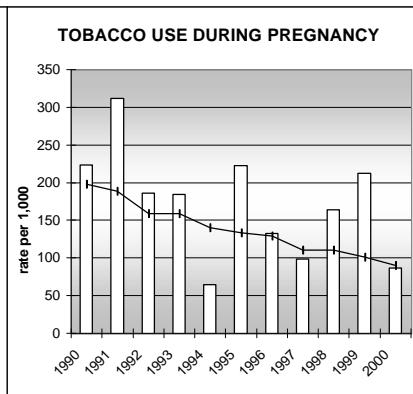

RIO BLANCO COUNTY

POPULATION ESTIMATES (2001)

Juvenile Population	1,568
Total Population	6,154

POPULATION GROWTH (1990-2001)

	Percent	Rank
Juvenile Population	-14.3	60
Total Population	1.6	58

HEALTHY BIRTHS