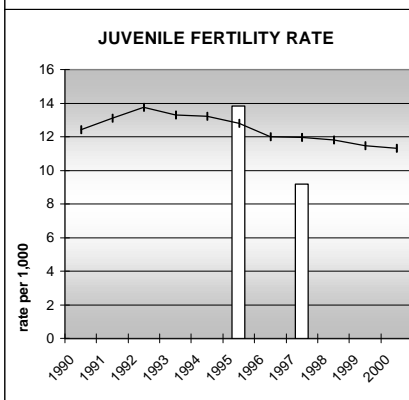

RIO BLANCO COUNTY

POPULATION ESTIMATES (2001)

Juvenile Population	1,568
Total Population	6,154

POPULATION GROWTH (1990-2001)

	Percent	Rank
Juvenile Population	-14.3	60
Total Population	1.6	58

HEALTHY BIRTHS