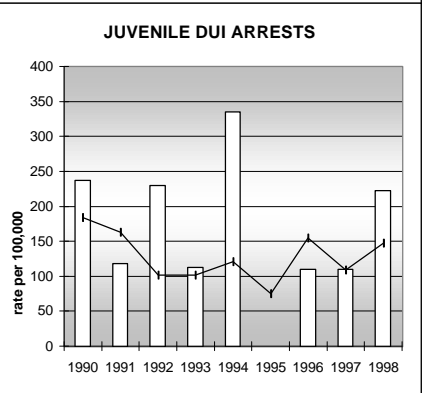

RIO BLANCO COUNTY

POPULATION ESTIMATES (2001)

Juvenile Population	1,568
Total Population	6,154

POPULATION GROWTH (1990-2001)

	Percent	Rank
Juvenile Population	-14.3	60
Total Population	1.6	58

HEALTHY BIRTHS

columns = County
 KEY line = Colorado

RIO BLANCO COUNTY

HEALTHY CHILDREN AND ADULTS

KEY
 columns = County
 line = Colorado

RIO BLANCO COUNTY

CHILDREN SUCCEEDING IN SCHOOL

STABLE FAMILIES

RIO BLANCO COUNTY