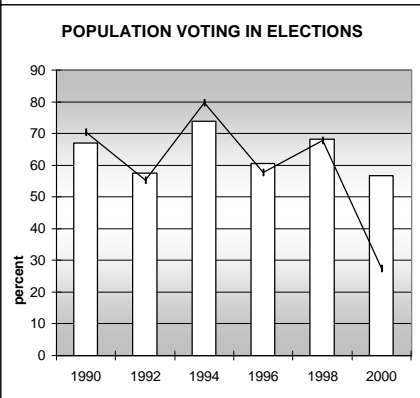

RIO BLANCO COUNTY

POPULATION ESTIMATES (2001)

Juvenile Population	1,568
Total Population	6,154

POPULATION GROWTH (1990-2001)

	Percent	Rank
Juvenile Population	-14.3	60
Total Population	1.6	58

HEALTHY BIRTHS

columns = County
 KEY line = Colorado

RIO BLANCO COUNTY

HEALTHY CHILDREN AND ADULTS

KEY
 columns = County
 line = Colorado

RIO BLANCO COUNTY

CHILDREN SUCCEEDING IN SCHOOL

STABLE FAMILIES

RIO BLANCO COUNTY

YOUNG PEOPLE AVOIDING TROUBLE

SAFE, SUPPORTIVE, AND ENGAGED COMMUNITIES

KEY
columns = County
line = Colorado

RIO BLANCO COUNTY

FAMILIES WITH ADEQUATE INCOME

NOTES:
