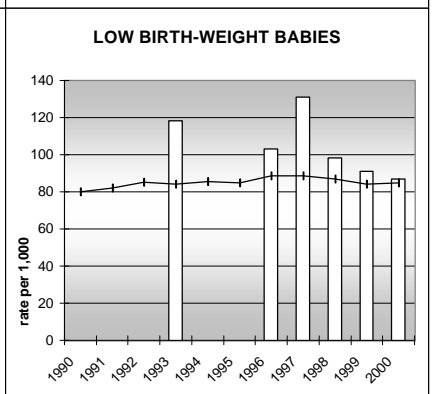

RIO BLANCO COUNTY

POPULATION ESTIMATES (2001)

Juvenile Population	1,568
Total Population	6,154

POPULATION GROWTH (1990-2001)

	Percent	Rank
Juvenile Population	-14.3	60
Total Population	1.6	58

HEALTHY BIRTHS

columns = County
 KEY line = Colorado

RIO BLANCO COUNTY

HEALTHY CHILDREN AND ADULTS

KEY
 columns = County
 line = Colorado

RIO BLANCO COUNTY

CHILDREN SUCCEEDING IN SCHOOL

STABLE FAMILIES

RIO BLANCO COUNTY