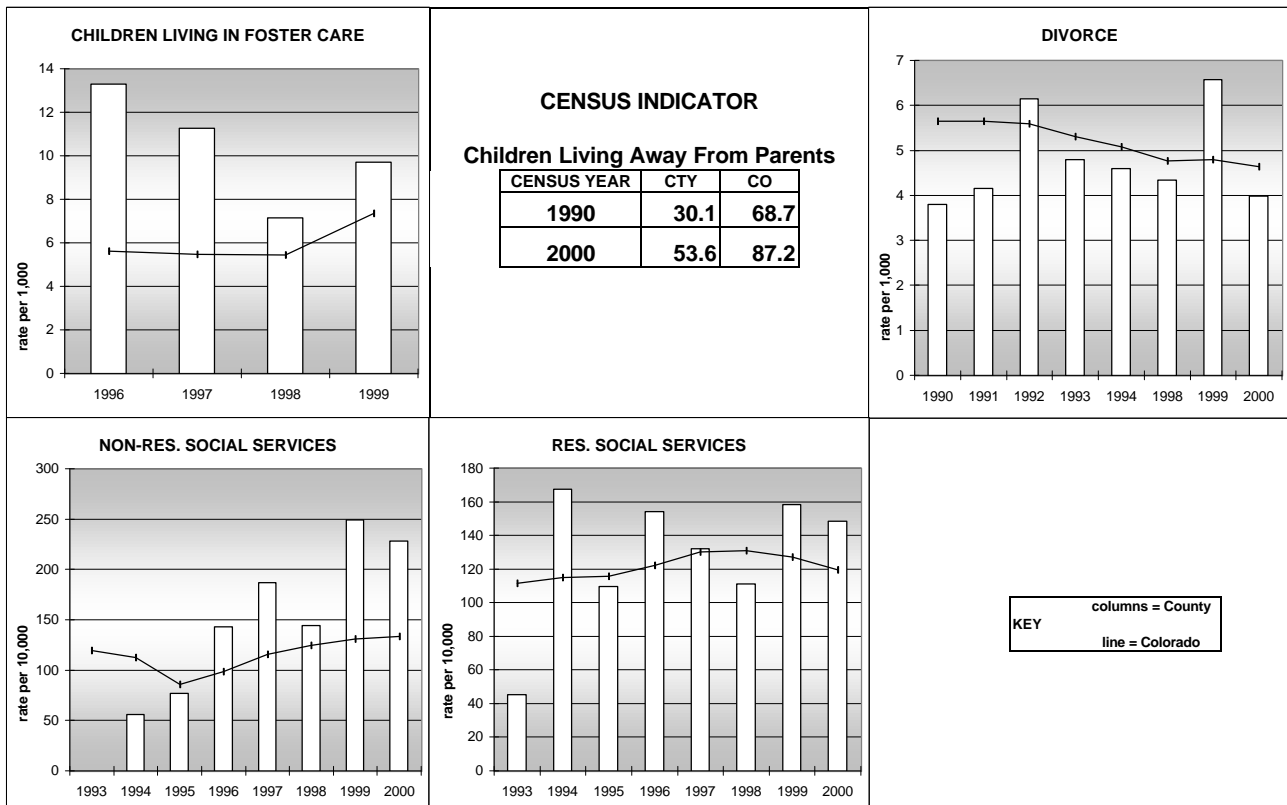

RIO BLANCO COUNTY

POPULATION ESTIMATES (2001)

Juvenile Population	1,568
Total Population	6,154

POPULATION GROWTH (1990-2001)

	Percent	Rank
Juvenile Population	-14.3	60
Total Population	1.6	58

HEALTHY BIRTHS

columns = County
 KEY line = Colorado

RIO BLANCO COUNTY

HEALTHY CHILDREN AND ADULTS

KEY
 columns = County
 line = Colorado

RIO BLANCO COUNTY

CHILDREN SUCCEEDING IN SCHOOL

STABLE FAMILIES

RIO BLANCO COUNTY

YOUNG PEOPLE AVOIDING TROUBLE

SAFE, SUPPORTIVE, AND ENGAGED COMMUNITIES

KEY
columns = County
line = Colorado

RIO BLANCO COUNTY

FAMILIES WITH ADEQUATE INCOME

NOTES:
