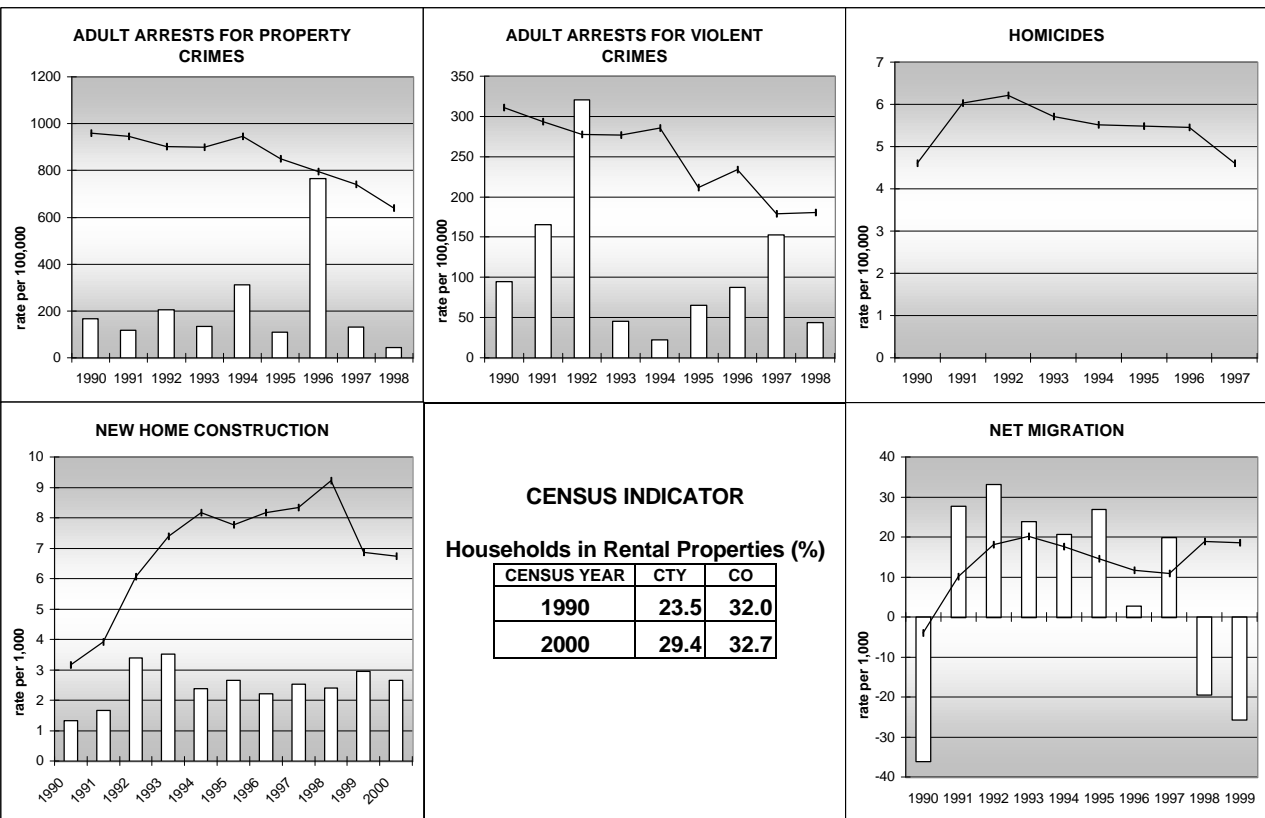

RIO BLANCO COUNTY

POPULATION ESTIMATES (2001)

Juvenile Population	1,568
Total Population	6,154

POPULATION GROWTH (1990-2001)

	Percent	Rank
Juvenile Population	-14.3	60
Total Population	1.6	58

HEALTHY BIRTHS

columns = County
 KEY line = Colorado

RIO BLANCO COUNTY

HEALTHY CHILDREN AND ADULTS

KEY
 columns = County
 line = Colorado

RIO BLANCO COUNTY

CHILDREN SUCCEEDING IN SCHOOL

STABLE FAMILIES

RIO BLANCO COUNTY

YOUNG PEOPLE AVOIDING TROUBLE

SAFE, SUPPORTIVE, AND ENGAGED COMMUNITIES

KEY
columns = County
line = Colorado

RIO BLANCO COUNTY

FAMILIES WITH ADEQUATE INCOME

NOTES:
