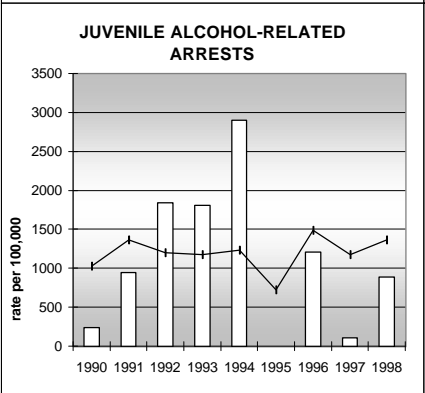

RIO BLANCO COUNTY

POPULATION ESTIMATES (2001)

Juvenile Population	1,568
Total Population	6,154

POPULATION GROWTH (1990-2001)

	Percent	Rank
Juvenile Population	-14.3	60
Total Population	1.6	58

HEALTHY BIRTHS

columns = County
 KEY line = Colorado

RIO BLANCO COUNTY

HEALTHY CHILDREN AND ADULTS

KEY
 columns = County
 line = Colorado

RIO BLANCO COUNTY

CHILDREN SUCCEEDING IN SCHOOL

STABLE FAMILIES

RIO BLANCO COUNTY