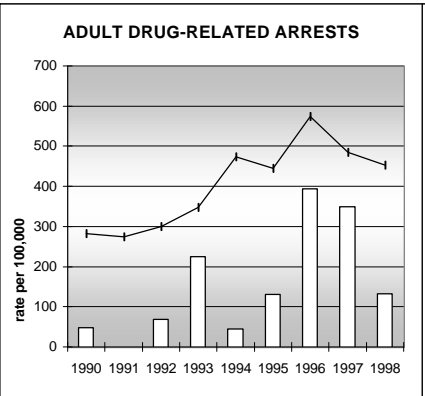

RIO BLANCO COUNTY

POPULATION ESTIMATES (2001)

Juvenile Population	1,568
Total Population	6,154

POPULATION GROWTH (1990-2001)

	Percent	Rank
Juvenile Population	-14.3	60
Total Population	1.6	58

HEALTHY BIRTHS

columns = County
 KEY line = Colorado

RIO BLANCO COUNTY

HEALTHY CHILDREN AND ADULTS

KEY
 columns = County
 line = Colorado

RIO BLANCO COUNTY

CHILDREN SUCCEEDING IN SCHOOL

STABLE FAMILIES

RIO BLANCO COUNTY