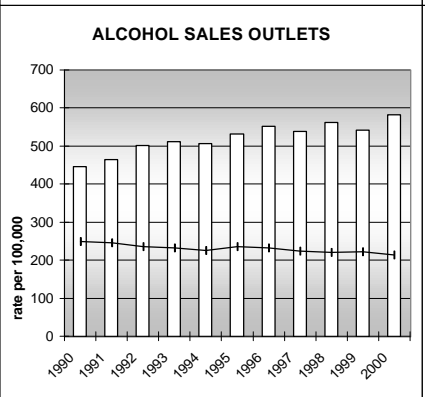

RIO BLANCO COUNTY

HEALTHY CHILDREN AND ADULTS

KEY
columns = County
line = Colorado