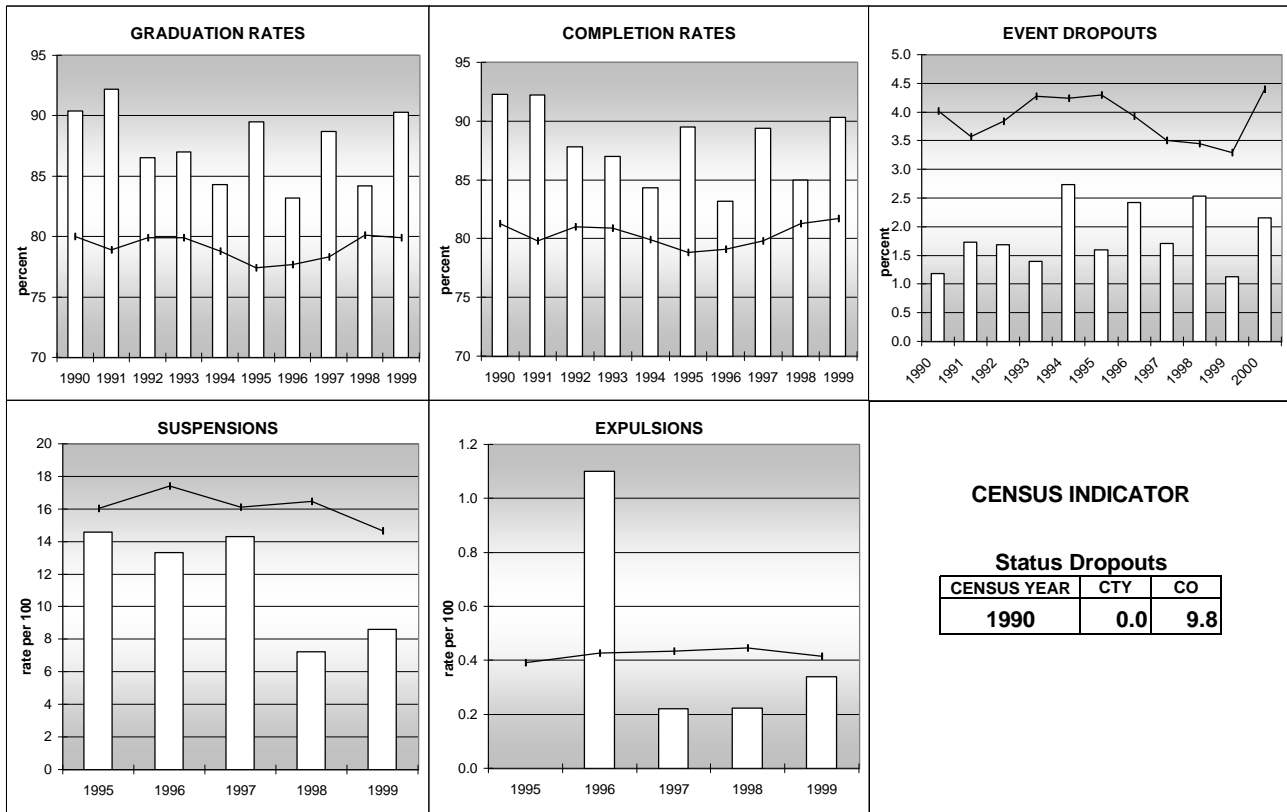

RIO BLANCO COUNTY

POPULATION ESTIMATES (2001)

Juvenile Population	1,568
Total Population	6,154

POPULATION GROWTH (1990-2001)

	Percent	Rank
Juvenile Population	-14.3	60
Total Population	1.6	58

HEALTHY BIRTHS

columns = County
 KEY line = Colorado

RIO BLANCO COUNTY

HEALTHY CHILDREN AND ADULTS

KEY
 columns = County
 line = Colorado

RIO BLANCO COUNTY

CHILDREN SUCCEEDING IN SCHOOL

STABLE FAMILIES

RIO BLANCO COUNTY