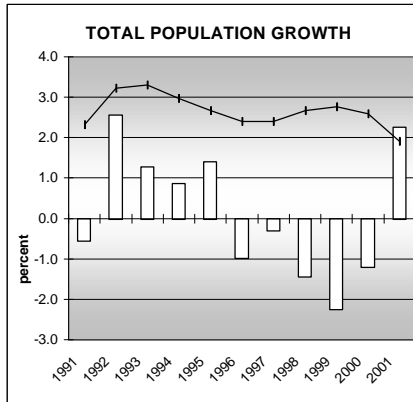

RIO BLANCO COUNTY

POPULATION ESTIMATES (2001)

Juvenile Population	1,568
Total Population	6,154

POPULATION GROWTH (1990-2001)

	Percent	Rank
Juvenile Population	-14.3	60
Total Population	1.6	58

HEALTHY BIRTHS