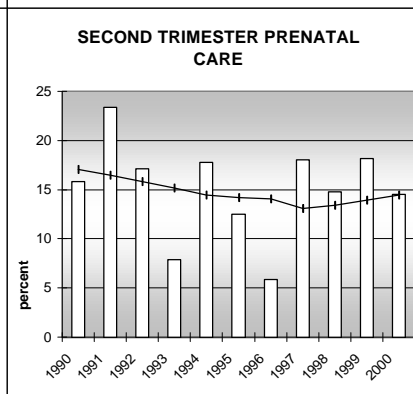

RIO BLANCO COUNTY

POPULATION ESTIMATES (2001)

Juvenile Population	1,568
Total Population	6,154

POPULATION GROWTH (1990-2001)

	Percent	Rank
Juvenile Population	-14.3	60
Total Population	1.6	58

HEALTHY BIRTHS

columns = County
 KEY line = Colorado

RIO BLANCO COUNTY

HEALTHY CHILDREN AND ADULTS

KEY
 columns = County
 line = Colorado

RIO BLANCO COUNTY

CHILDREN SUCCEEDING IN SCHOOL

STABLE FAMILIES

RIO BLANCO COUNTY