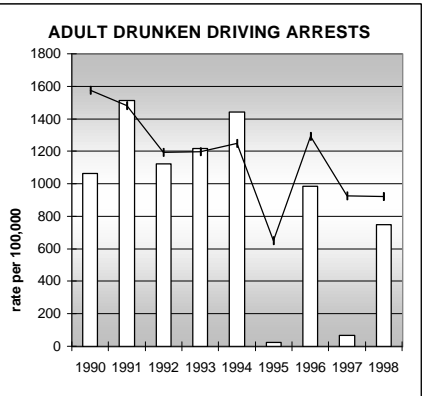

RIO BLANCO COUNTY

POPULATION ESTIMATES (2001)

Juvenile Population	1,568
Total Population	6,154

POPULATION GROWTH (1990-2001)

	Percent	Rank
Juvenile Population	-14.3	60
Total Population	1.6	58

HEALTHY BIRTHS

columns = County
 KEY line = Colorado

RIO BLANCO COUNTY

HEALTHY CHILDREN AND ADULTS

KEY
 columns = County
 line = Colorado

RIO BLANCO COUNTY

CHILDREN SUCCEEDING IN SCHOOL

STABLE FAMILIES

RIO BLANCO COUNTY