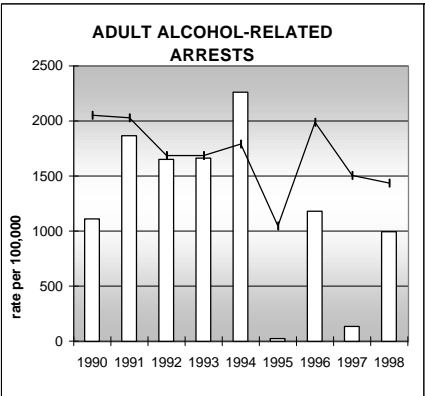

RIO BLANCO COUNTY

POPULATION ESTIMATES (2001)

Juvenile Population	1,568
Total Population	6,154

POPULATION GROWTH (1990-2001)

	Percent	Rank
Juvenile Population	-14.3	60
Total Population	1.6	58

HEALTHY BIRTHS

columns = County
 KEY line = Colorado

RIO BLANCO COUNTY

HEALTHY CHILDREN AND ADULTS

KEY
 columns = County
 line = Colorado

RIO BLANCO COUNTY

CHILDREN SUCCEEDING IN SCHOOL

STABLE FAMILIES

RIO BLANCO COUNTY