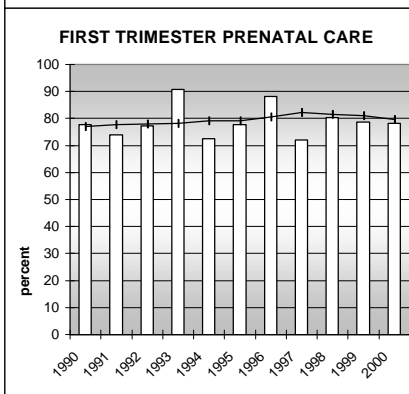

RIO BLANCO COUNTY

POPULATION ESTIMATES (2001)

Juvenile Population	1,568
Total Population	6,154

POPULATION GROWTH (1990-2001)

	Percent	Rank
Juvenile Population	-14.3	60
Total Population	1.6	58

HEALTHY BIRTHS

columns = County
 KEY line = Colorado

RIO BLANCO COUNTY

HEALTHY CHILDREN AND ADULTS

KEY
 columns = County
 line = Colorado

RIO BLANCO COUNTY

CHILDREN SUCCEEDING IN SCHOOL

STABLE FAMILIES

RIO BLANCO COUNTY