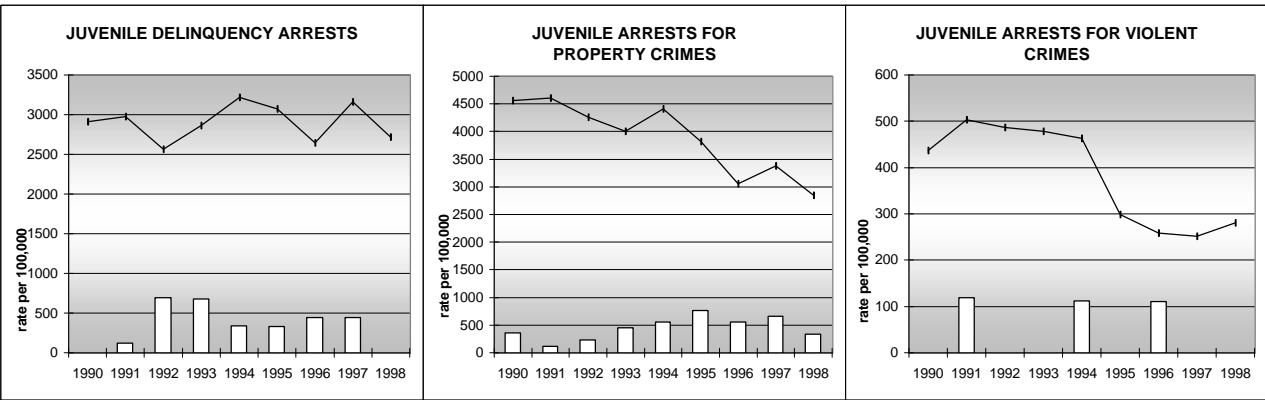

RIO BLANCO COUNTY

POPULATION ESTIMATES (2001)

Juvenile Population	1,568
Total Population	6,154

POPULATION GROWTH (1990-2001)

	Percent	Rank
Juvenile Population	-14.3	60
Total Population	1.6	58

HEALTHY BIRTHS

columns = County
 KEY line = Colorado

RIO BLANCO COUNTY

HEALTHY CHILDREN AND ADULTS

KEY
 columns = County
 line = Colorado

RIO BLANCO COUNTY

CHILDREN SUCCEEDING IN SCHOOL

STABLE FAMILIES

RIO BLANCO COUNTY

YOUNG PEOPLE AVOIDING TROUBLE

SAFE, SUPPORTIVE, AND ENGAGED COMMUNITIES

KEY
columns = County
line = Colorado

RIO BLANCO COUNTY

FAMILIES WITH ADEQUATE INCOME

NOTES:
