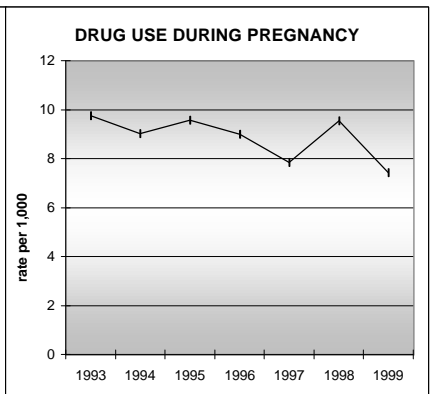

RIO BLANCO COUNTY

POPULATION ESTIMATES (2001)

Juvenile Population	1,568
Total Population	6,154

POPULATION GROWTH (1990-2001)

	Percent	Rank
Juvenile Population	-14.3	60
Total Population	1.6	58

HEALTHY BIRTHS