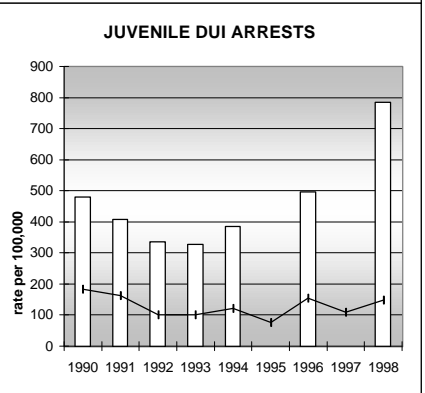

RIO GRANDE COUNTY

POPULATION ESTIMATES (2001)

Juvenile Population	3,428
Total Population	12,578

POPULATION GROWTH (1990-2001)

	Percent	Rank
Juvenile Population	4.7	49
Total Population	16.8	47

HEALTHY BIRTHS

columns = County
 KEY line = Colorado

RIO GRANDE COUNTY

HEALTHY CHILDREN AND ADULTS

KEY
 columns = County
 line = Colorado

RIO GRANDE COUNTY

CHILDREN SUCCEEDING IN SCHOOL

STABLE FAMILIES

RIO GRANDE COUNTY