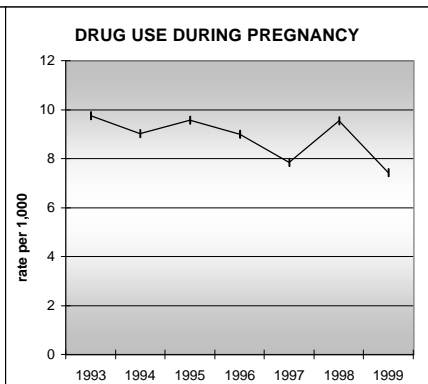

RIO GRANDE COUNTY

POPULATION ESTIMATES (2001)

Juvenile Population	3,428
Total Population	12,578

POPULATION GROWTH (1990-2001)

	Percent	Rank
Juvenile Population	4.7	49
Total Population	16.8	47

HEALTHY BIRTHS