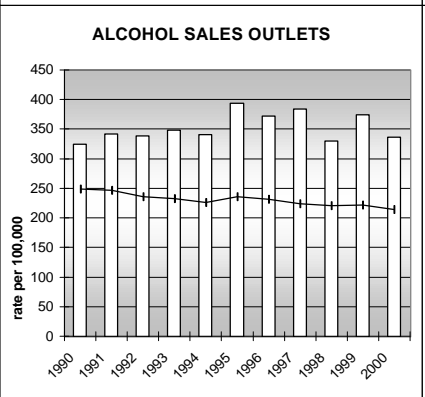

RIO GRANDE COUNTY

HEALTHY CHILDREN AND ADULTS

KEY
columns = County
line = Colorado