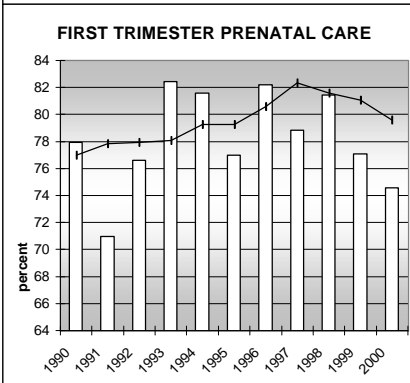

RIO GRANDE COUNTY

POPULATION ESTIMATES (2001)

Juvenile Population	3,428
Total Population	12,578

POPULATION GROWTH (1990-2001)

	Percent	Rank
Juvenile Population	4.7	49
Total Population	16.8	47

HEALTHY BIRTHS

columns = County
 KEY line = Colorado

RIO GRANDE COUNTY

HEALTHY CHILDREN AND ADULTS

KEY
 columns = County
 line = Colorado

RIO GRANDE COUNTY

CHILDREN SUCCEEDING IN SCHOOL

STABLE FAMILIES

RIO GRANDE COUNTY