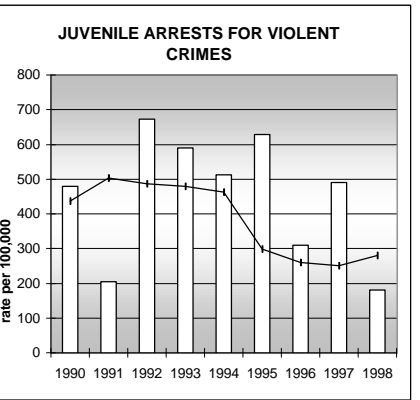

RIO GRANDE COUNTY

POPULATION ESTIMATES (2001)

Juvenile Population	3,428
Total Population	12,578

POPULATION GROWTH (1990-2001)

	Percent	Rank
Juvenile Population	4.7	49
Total Population	16.8	47

HEALTHY BIRTHS

columns = County
 KEY line = Colorado

RIO GRANDE COUNTY

HEALTHY CHILDREN AND ADULTS

KEY
 columns = County
 line = Colorado

RIO GRANDE COUNTY

CHILDREN SUCCEEDING IN SCHOOL

STABLE FAMILIES

RIO GRANDE COUNTY

YOUNG PEOPLE AVOIDING TROUBLE

SAFE, SUPPORTIVE, AND ENGAGED COMMUNITIES

CENSUS INDICATOR

Households in Rental Properties (%)

CENSUS YEAR	CTY	CO
1990	20.5	32.0
2000	29.3	32.7

KEY
 columns = County
 line = Colorado