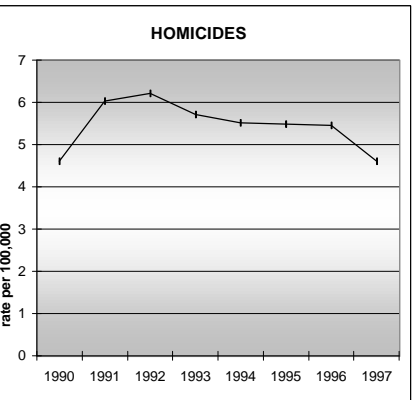

RIO GRANDE COUNTY

POPULATION ESTIMATES (2001)

Juvenile Population	3,428
Total Population	12,578

POPULATION GROWTH (1990-2001)

	Percent	Rank
Juvenile Population	4.7	49
Total Population	16.8	47

HEALTHY BIRTHS

columns = County
 KEY line = Colorado

RIO GRANDE COUNTY

HEALTHY CHILDREN AND ADULTS

KEY
 columns = County
 line = Colorado

RIO GRANDE COUNTY

CHILDREN SUCCEEDING IN SCHOOL

STABLE FAMILIES

RIO GRANDE COUNTY

YOUNG PEOPLE AVOIDING TROUBLE

SAFE, SUPPORTIVE, AND ENGAGED COMMUNITIES

CENSUS INDICATOR

Households in Rental Properties (%)

CENSUS YEAR	CTY	CO
1990	20.5	32.0
2000	29.3	32.7

KEY
 columns = County
 line = Colorado