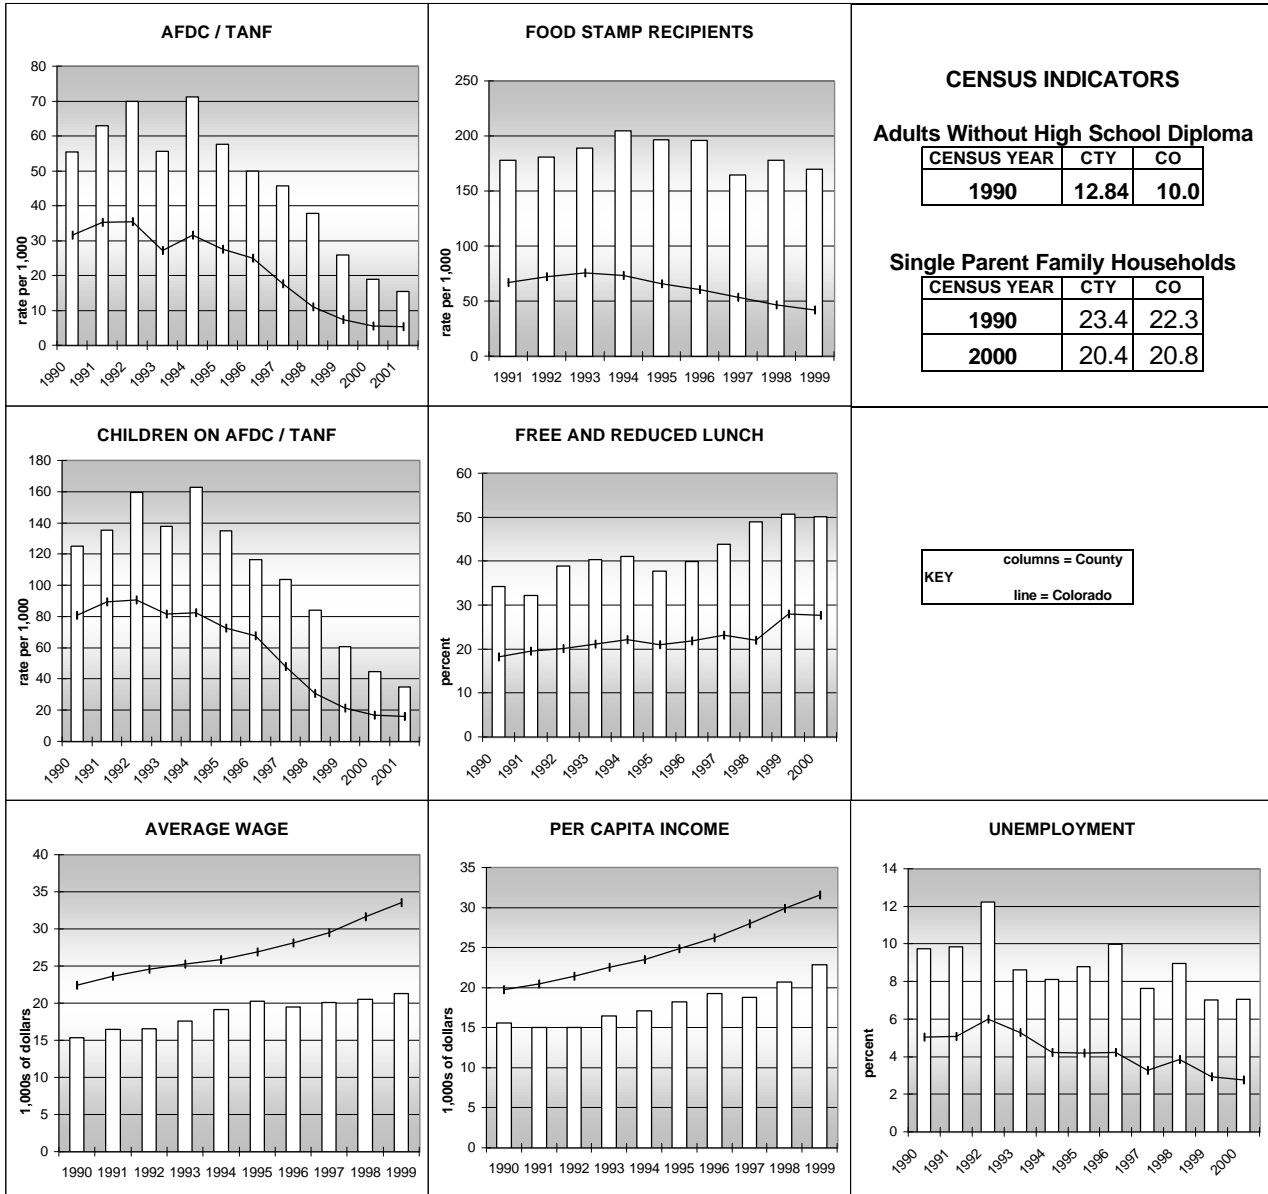

columns = County
 KEY line = Colorado

RIO GRANDE COUNTY

HEALTHY CHILDREN AND ADULTS

KEY
 columns = County
 line = Colorado

RIO GRANDE COUNTY

CHILDREN SUCCEEDING IN SCHOOL

STABLE FAMILIES

RIO GRANDE COUNTY

YOUNG PEOPLE AVOIDING TROUBLE

SAFE, SUPPORTIVE, AND ENGAGED COMMUNITIES

CENSUS INDICATOR

Households in Rental Properties (%)

CENSUS YEAR	CTY	CO
1990	20.5	32.0
2000	29.3	32.7

KEY
 columns = County
 line = Colorado

RIO GRANDE COUNTY

FAMILIES WITH ADEQUATE INCOME

NOTES:
