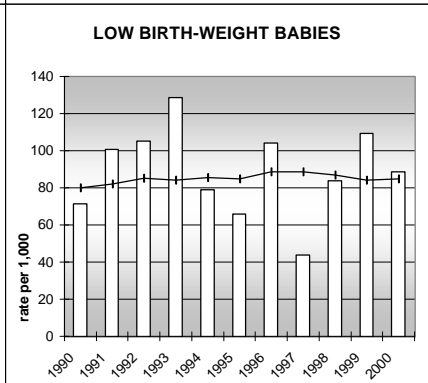

RIO GRANDE COUNTY

POPULATION ESTIMATES (2001)

Juvenile Population	3,428
Total Population	12,578

POPULATION GROWTH (1990-2001)

	Percent	Rank
Juvenile Population	4.7	49
Total Population	16.8	47

HEALTHY BIRTHS

columns = County
 KEY line = Colorado

RIO GRANDE COUNTY

HEALTHY CHILDREN AND ADULTS

KEY
 columns = County
 line = Colorado

RIO GRANDE COUNTY

CHILDREN SUCCEEDING IN SCHOOL

STABLE FAMILIES

RIO GRANDE COUNTY