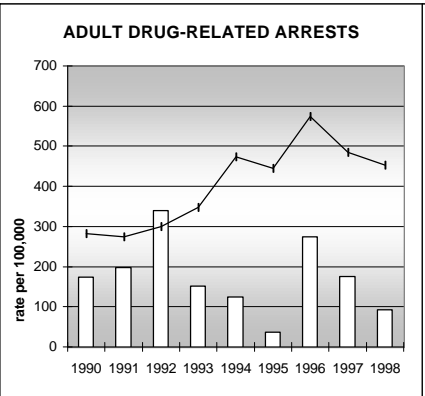

RIO GRANDE COUNTY

POPULATION ESTIMATES (2001)

Juvenile Population	3,428
Total Population	12,578

POPULATION GROWTH (1990-2001)

	Percent	Rank
Juvenile Population	4.7	49
Total Population	16.8	47

HEALTHY BIRTHS

columns = County
 KEY line = Colorado

RIO GRANDE COUNTY

HEALTHY CHILDREN AND ADULTS

KEY
 columns = County
 line = Colorado

RIO GRANDE COUNTY

CHILDREN SUCCEEDING IN SCHOOL

STABLE FAMILIES

RIO GRANDE COUNTY