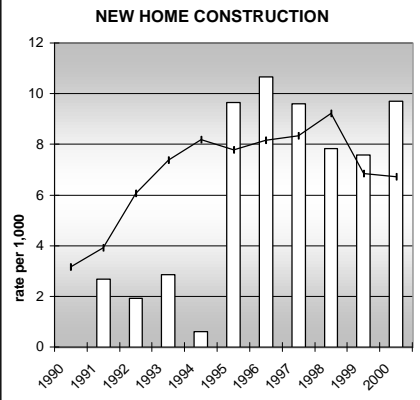

RIO GRANDE COUNTY

POPULATION ESTIMATES (2001)

Juvenile Population	3,428
Total Population	12,578

POPULATION GROWTH (1990-2001)

	Percent	Rank
Juvenile Population	4.7	49
Total Population	16.8	47

HEALTHY BIRTHS

columns = County
 KEY line = Colorado

RIO GRANDE COUNTY

HEALTHY CHILDREN AND ADULTS

KEY
 columns = County
 line = Colorado

RIO GRANDE COUNTY

CHILDREN SUCCEEDING IN SCHOOL

STABLE FAMILIES

RIO GRANDE COUNTY

YOUNG PEOPLE AVOIDING TROUBLE

SAFE, SUPPORTIVE, AND ENGAGED COMMUNITIES

CENSUS INDICATOR

Households in Rental Properties (%)

CENSUS YEAR	CTY	CO
1990	20.5	32.0
2000	29.3	32.7

KEY
 columns = County
 line = Colorado