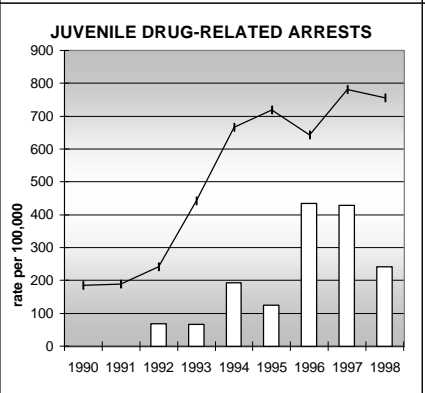

RIO GRANDE COUNTY

POPULATION ESTIMATES (2001)

Juvenile Population	3,428
Total Population	12,578

POPULATION GROWTH (1990-2001)

	Percent	Rank
Juvenile Population	4.7	49
Total Population	16.8	47

HEALTHY BIRTHS

columns = County
 KEY line = Colorado

RIO GRANDE COUNTY

HEALTHY CHILDREN AND ADULTS

KEY
 columns = County
 line = Colorado

RIO GRANDE COUNTY

CHILDREN SUCCEEDING IN SCHOOL

STABLE FAMILIES

RIO GRANDE COUNTY