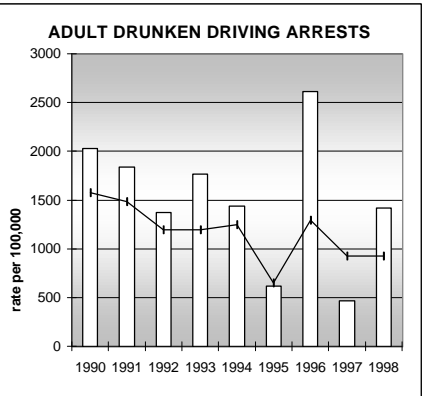

RIO GRANDE COUNTY

POPULATION ESTIMATES (2001)

Juvenile Population	3,428
Total Population	12,578

POPULATION GROWTH (1990-2001)

	Percent	Rank
Juvenile Population	4.7	49
Total Population	16.8	47

HEALTHY BIRTHS

columns = County
 KEY line = Colorado

RIO GRANDE COUNTY

HEALTHY CHILDREN AND ADULTS

KEY
 columns = County
 line = Colorado

RIO GRANDE COUNTY

CHILDREN SUCCEEDING IN SCHOOL

STABLE FAMILIES

RIO GRANDE COUNTY