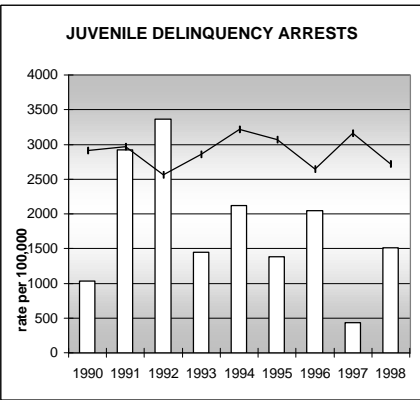

RIO GRANDE COUNTY

POPULATION ESTIMATES (2001)

Juvenile Population	3,428
Total Population	12,578

POPULATION GROWTH (1990-2001)

	Percent	Rank
Juvenile Population	4.7	49
Total Population	16.8	47

HEALTHY BIRTHS

columns = County
 KEY line = Colorado

RIO GRANDE COUNTY

HEALTHY CHILDREN AND ADULTS

KEY
 columns = County
 line = Colorado

RIO GRANDE COUNTY

CHILDREN SUCCEEDING IN SCHOOL

STABLE FAMILIES

RIO GRANDE COUNTY

YOUNG PEOPLE AVOIDING TROUBLE

SAFE, SUPPORTIVE, AND ENGAGED COMMUNITIES

CENSUS INDICATOR

Households in Rental Properties (%)

CENSUS YEAR	CTY	CO
1990	20.5	32.0
2000	29.3	32.7

KEY
 columns = County
 line = Colorado