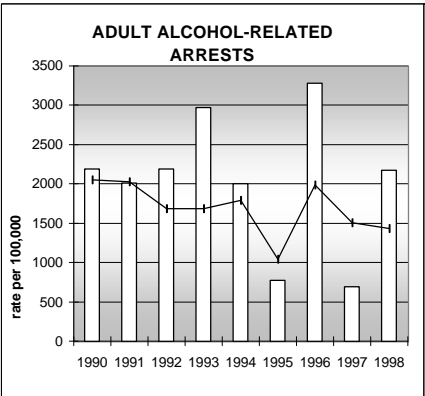

RIO GRANDE COUNTY

POPULATION ESTIMATES (2001)

Juvenile Population	3,428
Total Population	12,578

POPULATION GROWTH (1990-2001)

	Percent	Rank
Juvenile Population	4.7	49
Total Population	16.8	47

HEALTHY BIRTHS

columns = County
 KEY line = Colorado

RIO GRANDE COUNTY

HEALTHY CHILDREN AND ADULTS

KEY
 columns = County
 line = Colorado

RIO GRANDE COUNTY

CHILDREN SUCCEEDING IN SCHOOL

STABLE FAMILIES

RIO GRANDE COUNTY