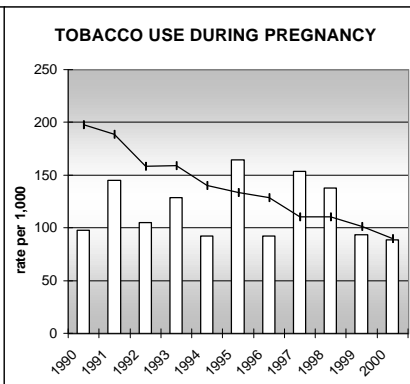

RIO GRANDE COUNTY

POPULATION ESTIMATES (2001)

Juvenile Population	3,428
Total Population	12,578

POPULATION GROWTH (1990-2001)

	Percent	Rank
Juvenile Population	4.7	49
Total Population	16.8	47

HEALTHY BIRTHS