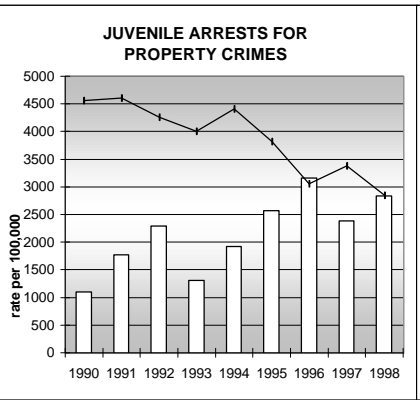

RIO GRANDE COUNTY

POPULATION ESTIMATES (2001)

Juvenile Population	3,428
Total Population	12,578

POPULATION GROWTH (1990-2001)

	Percent	Rank
Juvenile Population	4.7	49
Total Population	16.8	47

HEALTHY BIRTHS

columns = County
 KEY line = Colorado

RIO GRANDE COUNTY

HEALTHY CHILDREN AND ADULTS

KEY
 columns = County
 line = Colorado

RIO GRANDE COUNTY

CHILDREN SUCCEEDING IN SCHOOL

STABLE FAMILIES

RIO GRANDE COUNTY

YOUNG PEOPLE AVOIDING TROUBLE

SAFE, SUPPORTIVE, AND ENGAGED COMMUNITIES

CENSUS INDICATOR

Households in Rental Properties (%)

CENSUS YEAR	CTY	CO
1990	20.5	32.0
2000	29.3	32.7

KEY
 columns = County
 line = Colorado