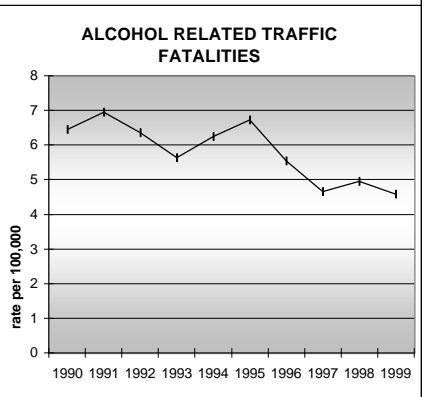

RIO GRANDE COUNTY

POPULATION ESTIMATES (2001)

Juvenile Population	3,428
Total Population	12,578

POPULATION GROWTH (1990-2001)

	Percent	Rank
Juvenile Population	4.7	49
Total Population	16.8	47

HEALTHY BIRTHS

columns = County
 KEY line = Colorado

RIO GRANDE COUNTY

HEALTHY CHILDREN AND ADULTS

KEY
 columns = County
 line = Colorado

RIO GRANDE COUNTY

CHILDREN SUCCEEDING IN SCHOOL

STABLE FAMILIES

RIO GRANDE COUNTY