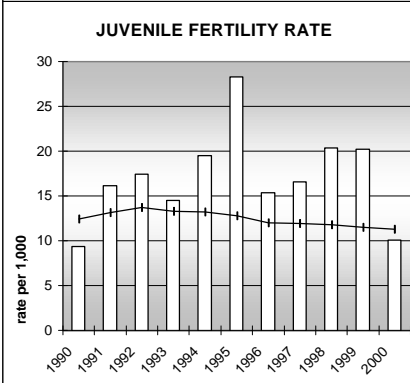

RIO GRANDE COUNTY

POPULATION ESTIMATES (2001)

Juvenile Population	3,428
Total Population	12,578

POPULATION GROWTH (1990-2001)

	Percent	Rank
Juvenile Population	4.7	49
Total Population	16.8	47

HEALTHY BIRTHS