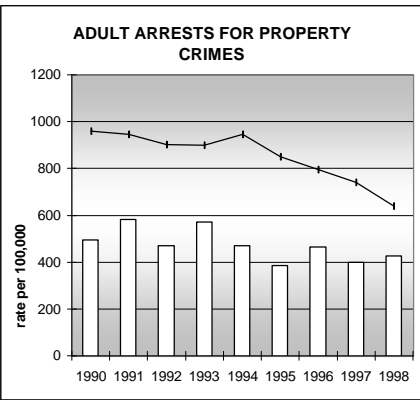

RIO GRANDE COUNTY

POPULATION ESTIMATES (2001)

Juvenile Population	3,428
Total Population	12,578

POPULATION GROWTH (1990-2001)

	Percent	Rank
Juvenile Population	4.7	49
Total Population	16.8	47

HEALTHY BIRTHS

columns = County
 KEY line = Colorado

RIO GRANDE COUNTY

HEALTHY CHILDREN AND ADULTS

KEY
 columns = County
 line = Colorado

RIO GRANDE COUNTY

CHILDREN SUCCEEDING IN SCHOOL

STABLE FAMILIES

RIO GRANDE COUNTY

YOUNG PEOPLE AVOIDING TROUBLE

SAFE, SUPPORTIVE, AND ENGAGED COMMUNITIES

CENSUS INDICATOR

Households in Rental Properties (%)

CENSUS YEAR	CTY	CO
1990	20.5	32.0
2000	29.3	32.7

KEY
 columns = County
 line = Colorado