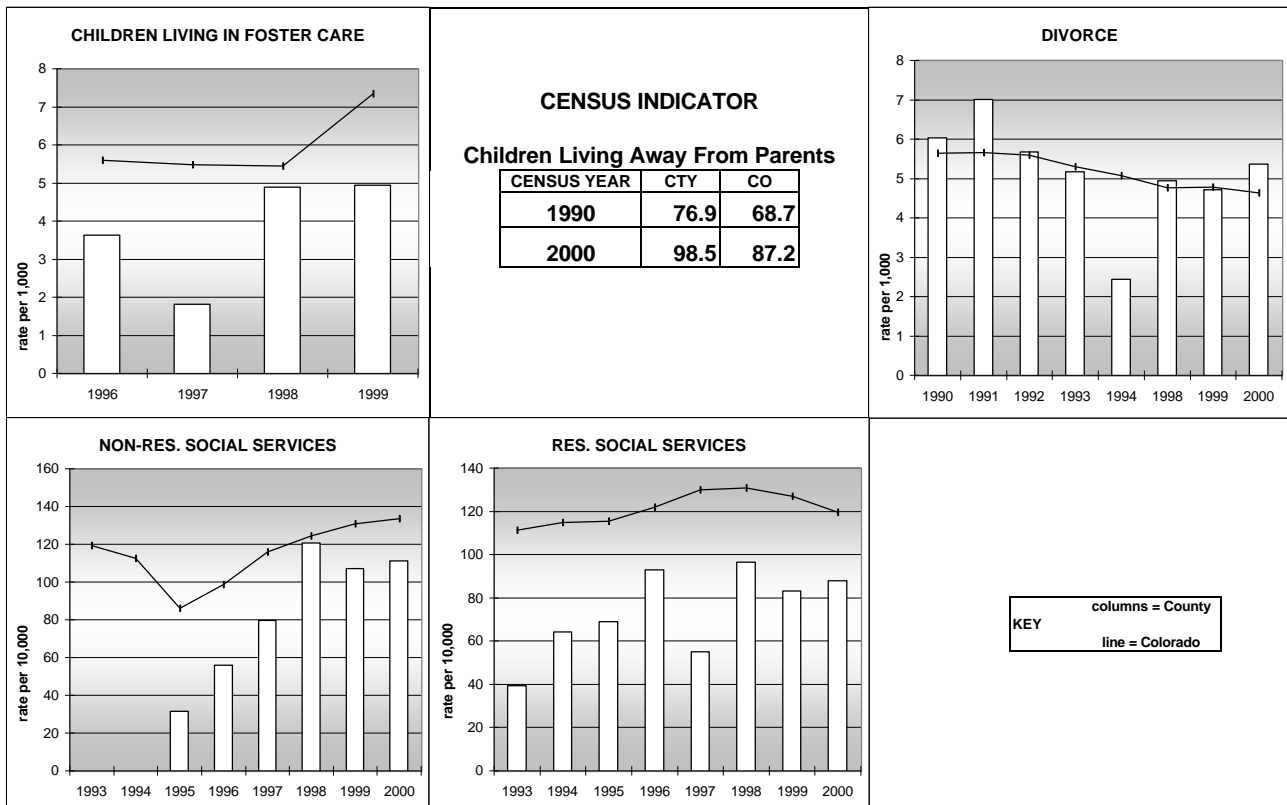

RIO GRANDE COUNTY

POPULATION ESTIMATES (2001)

Juvenile Population	3,428
Total Population	12,578

POPULATION GROWTH (1990-2001)

	Percent	Rank
Juvenile Population	4.7	49
Total Population	16.8	47

HEALTHY BIRTHS

columns = County
 KEY line = Colorado

RIO GRANDE COUNTY

HEALTHY CHILDREN AND ADULTS

KEY
 columns = County
 line = Colorado

RIO GRANDE COUNTY

CHILDREN SUCCEEDING IN SCHOOL

STABLE FAMILIES

RIO GRANDE COUNTY

YOUNG PEOPLE AVOIDING TROUBLE

SAFE, SUPPORTIVE, AND ENGAGED COMMUNITIES

CENSUS INDICATOR

Households in Rental Properties (%)

CENSUS YEAR	CTY	CO
1990	20.5	32.0
2000	29.3	32.7

KEY
 columns = County
 line = Colorado