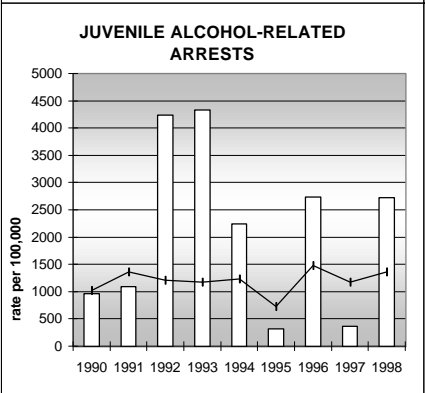

RIO GRANDE COUNTY

POPULATION ESTIMATES (2001)

Juvenile Population	3,428
Total Population	12,578

POPULATION GROWTH (1990-2001)

	Percent	Rank
Juvenile Population	4.7	49
Total Population	16.8	47

HEALTHY BIRTHS

columns = County
 KEY line = Colorado

RIO GRANDE COUNTY

HEALTHY CHILDREN AND ADULTS

KEY
 columns = County
 line = Colorado

RIO GRANDE COUNTY

CHILDREN SUCCEEDING IN SCHOOL

STABLE FAMILIES

RIO GRANDE COUNTY