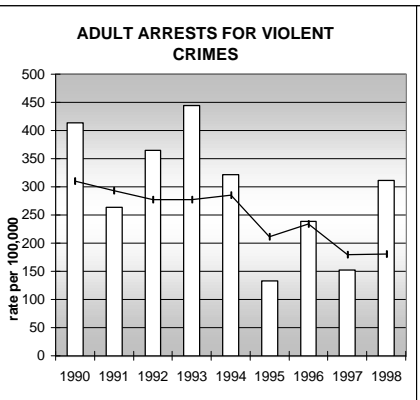

RIO GRANDE COUNTY

POPULATION ESTIMATES (2001)

Juvenile Population	3,428
Total Population	12,578

POPULATION GROWTH (1990-2001)

	Percent	Rank
Juvenile Population	4.7	49
Total Population	16.8	47

HEALTHY BIRTHS

columns = County
 KEY line = Colorado

RIO GRANDE COUNTY

HEALTHY CHILDREN AND ADULTS

KEY
 columns = County
 line = Colorado

RIO GRANDE COUNTY

CHILDREN SUCCEEDING IN SCHOOL

STABLE FAMILIES

RIO GRANDE COUNTY

YOUNG PEOPLE AVOIDING TROUBLE

SAFE, SUPPORTIVE, AND ENGAGED COMMUNITIES

CENSUS INDICATOR

Households in Rental Properties (%)

CENSUS YEAR	CTY	CO
1990	20.5	32.0
2000	29.3	32.7

KEY
 columns = County
 line = Colorado