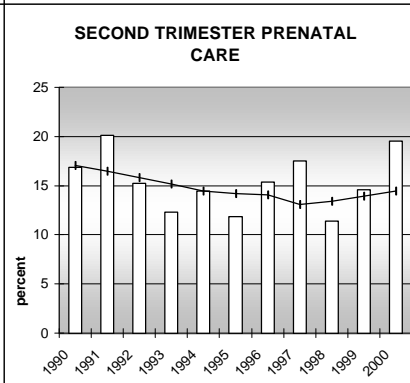

RIO GRANDE COUNTY

POPULATION ESTIMATES (2001)

Juvenile Population	3,428
Total Population	12,578

POPULATION GROWTH (1990-2001)

	Percent	Rank
Juvenile Population	4.7	49
Total Population	16.8	47

HEALTHY BIRTHS

columns = County
 KEY line = Colorado

RIO GRANDE COUNTY

HEALTHY CHILDREN AND ADULTS

KEY
 columns = County
 line = Colorado

RIO GRANDE COUNTY

CHILDREN SUCCEEDING IN SCHOOL

STABLE FAMILIES

RIO GRANDE COUNTY