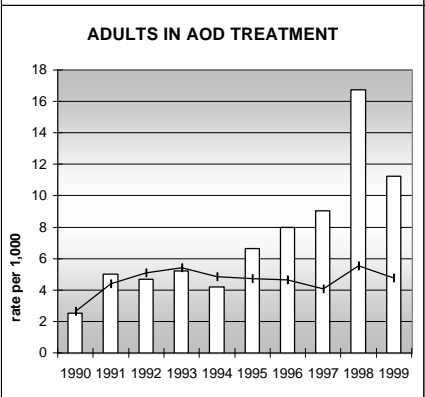

RIO GRANDE COUNTY

POPULATION ESTIMATES (2001)

Juvenile Population	3,428
Total Population	12,578

POPULATION GROWTH (1990-2001)

	Percent	Rank
Juvenile Population	4.7	49
Total Population	16.8	47

HEALTHY BIRTHS

columns = County
 KEY line = Colorado

RIO GRANDE COUNTY

HEALTHY CHILDREN AND ADULTS

KEY
 columns = County
 line = Colorado

RIO GRANDE COUNTY

CHILDREN SUCCEEDING IN SCHOOL

STABLE FAMILIES

RIO GRANDE COUNTY