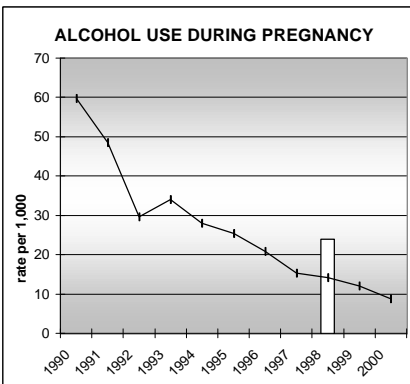

RIO GRANDE COUNTY

POPULATION ESTIMATES (2001)

Juvenile Population	3,428
Total Population	12,578

POPULATION GROWTH (1990-2001)

	Percent	Rank
Juvenile Population	4.7	49
Total Population	16.8	47

HEALTHY BIRTHS