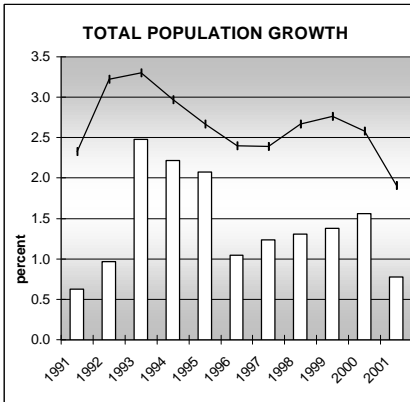

RIO GRANDE COUNTY

POPULATION ESTIMATES (2001)

Juvenile Population	3,428
Total Population	12,578

POPULATION GROWTH (1990-2001)

	Percent	Rank
Juvenile Population	4.7	49
Total Population	16.8	47

HEALTHY BIRTHS