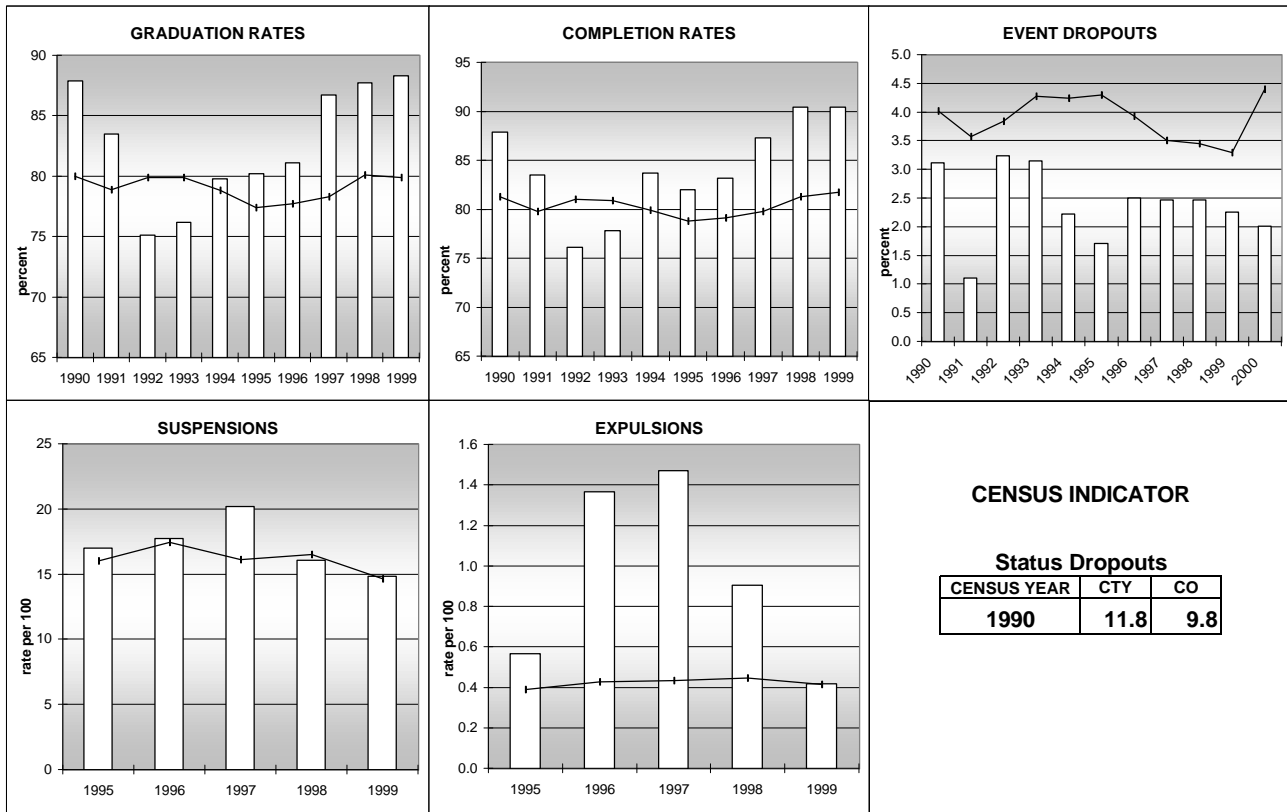

RIO GRANDE COUNTY

POPULATION ESTIMATES (2001)

Juvenile Population	3,428
Total Population	12,578

POPULATION GROWTH (1990-2001)

	Percent	Rank
Juvenile Population	4.7	49
Total Population	16.8	47

HEALTHY BIRTHS

columns = County
 KEY line = Colorado

RIO GRANDE COUNTY

HEALTHY CHILDREN AND ADULTS

KEY
 columns = County
 line = Colorado

RIO GRANDE COUNTY

CHILDREN SUCCEEDING IN SCHOOL

STABLE FAMILIES

RIO GRANDE COUNTY

YOUNG PEOPLE AVOIDING TROUBLE

SAFE, SUPPORTIVE, AND ENGAGED COMMUNITIES

CENSUS INDICATOR

Households in Rental Properties (%)

CENSUS YEAR	CTY	CO
1990	20.5	32.0
2000	29.3	32.7

KEY
 columns = County
 line = Colorado