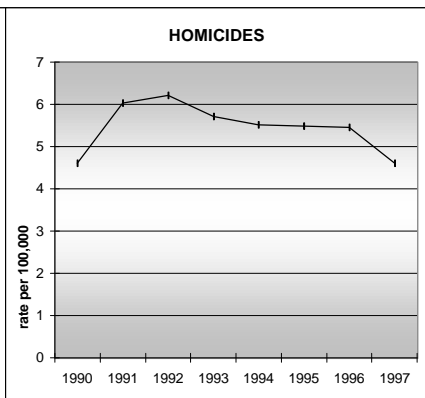

ROUTT COUNTY

POPULATION ESTIMATES (2001)

Juvenile Population	4,566
Total Population	20,355

POPULATION GROWTH (1990-2001)

	Percent	Rank
Juvenile Population	27.4	27
Total Population	43.6	17

HEALTHY BIRTHS

KEY
 columns = County
 line = Colorado

ROUTT COUNTY

HEALTHY CHILDREN AND ADULTS

KEY
 columns = County
 line = Colorado

ROUTT COUNTY

CHILDREN SUCCEEDING IN SCHOOL

STABLE FAMILIES

ROUTT COUNTY

YOUNG PEOPLE AVOIDING TROUBLE

SAFE, SUPPORTIVE, AND ENGAGED COMMUNITIES

CENSUS INDICATOR

Households in Rental Properties (%)

CENSUS YEAR	CTY	CO
1990	20.6	32.0
2000	30.8	32.7

KEY
 columns = County
 line = Colorado

ROUTT COUNTY

FAMILIES WITH ADEQUATE INCOME