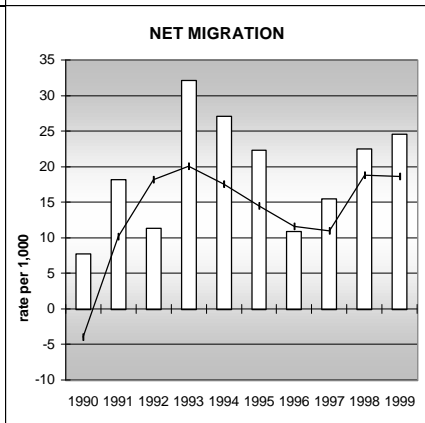

KEY
columns = County
line = Colorado