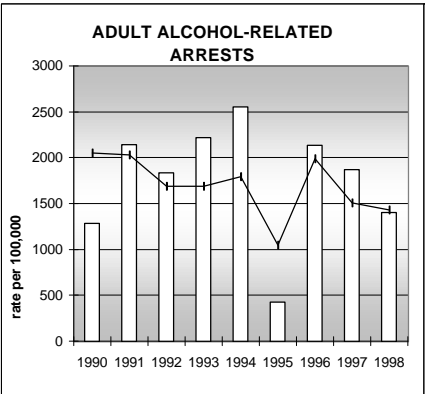

ROUTT COUNTY

POPULATION ESTIMATES (2001)

Juvenile Population	4,566
Total Population	20,355

POPULATION GROWTH (1990-2001)

	Percent	Rank
Juvenile Population	27.4	27
Total Population	43.6	17

HEALTHY BIRTHS

KEY
 columns = County
 line = Colorado

ROUTT COUNTY

HEALTHY CHILDREN AND ADULTS

KEY
 columns = County
 line = Colorado

ROUTT COUNTY

CHILDREN SUCCEEDING IN SCHOOL

STABLE FAMILIES

ROUTT COUNTY

YOUNG PEOPLE AVOIDING TROUBLE