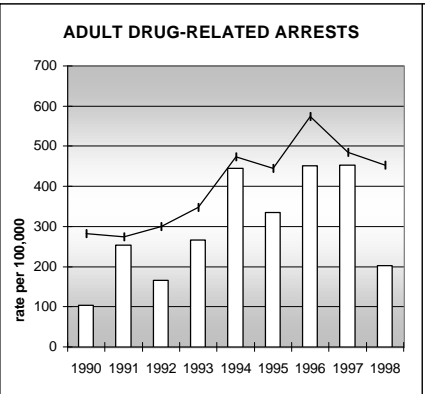

ROUTT COUNTY

POPULATION ESTIMATES (2001)

Juvenile Population	4,566
Total Population	20,355

POPULATION GROWTH (1990-2001)

	Percent	Rank
Juvenile Population	27.4	27
Total Population	43.6	17

HEALTHY BIRTHS

KEY
 columns = County
 line = Colorado

ROUTT COUNTY

HEALTHY CHILDREN AND ADULTS

KEY
 columns = County
 line = Colorado

ROUTT COUNTY

CHILDREN SUCCEEDING IN SCHOOL

STABLE FAMILIES

ROUTT COUNTY

YOUNG PEOPLE AVOIDING TROUBLE