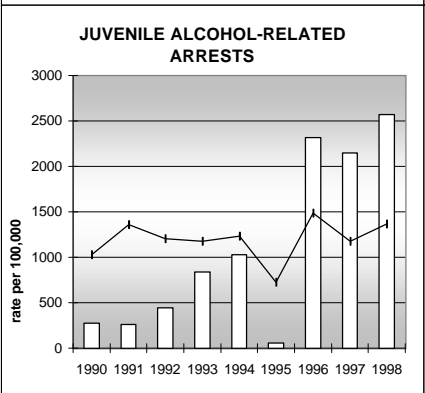

ROUTT COUNTY

POPULATION ESTIMATES (2001)

Juvenile Population	4,566
Total Population	20,355

POPULATION GROWTH (1990-2001)

	Percent	Rank
Juvenile Population	27.4	27
Total Population	43.6	17

HEALTHY BIRTHS

KEY
 columns = County
 line = Colorado

ROUTT COUNTY

HEALTHY CHILDREN AND ADULTS

KEY
 columns = County
 line = Colorado

ROUTT COUNTY

CHILDREN SUCCEEDING IN SCHOOL

STABLE FAMILIES

ROUTT COUNTY

YOUNG PEOPLE AVOIDING TROUBLE