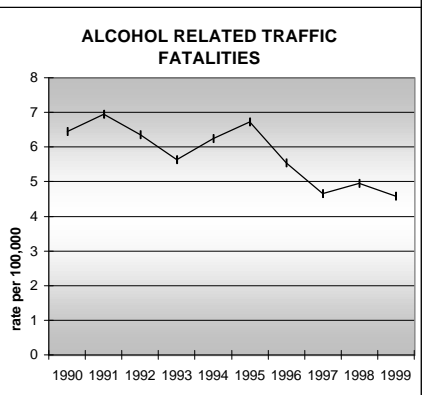

ROUTT COUNTY

POPULATION ESTIMATES (2001)

Juvenile Population	4,566
Total Population	20,355

POPULATION GROWTH (1990-2001)

	Percent	Rank
Juvenile Population	27.4	27
Total Population	43.6	17

HEALTHY BIRTHS

KEY
 columns = County
 line = Colorado

ROUTT COUNTY

HEALTHY CHILDREN AND ADULTS

KEY
 columns = County
 line = Colorado

ROUTT COUNTY

CHILDREN SUCCEEDING IN SCHOOL

STABLE FAMILIES

ROUTT COUNTY

YOUNG PEOPLE AVOIDING TROUBLE