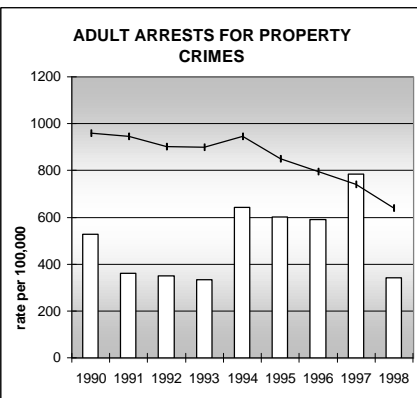

ROUTT COUNTY

POPULATION ESTIMATES (2001)

Juvenile Population	4,566
Total Population	20,355

POPULATION GROWTH (1990-2001)

	Percent	Rank
Juvenile Population	27.4	27
Total Population	43.6	17

HEALTHY BIRTHS

KEY
 columns = County
 line = Colorado

ROUTT COUNTY

HEALTHY CHILDREN AND ADULTS

KEY
 columns = County
 line = Colorado

ROUTT COUNTY

CHILDREN SUCCEEDING IN SCHOOL

STABLE FAMILIES

ROUTT COUNTY

YOUNG PEOPLE AVOIDING TROUBLE

SAFE, SUPPORTIVE, AND ENGAGED COMMUNITIES

CENSUS INDICATOR

Households in Rental Properties (%)

CENSUS YEAR	CTY	CO
1990	20.6	32.0
2000	30.8	32.7

KEY
 columns = County
 line = Colorado

ROUTT COUNTY

FAMILIES WITH ADEQUATE INCOME