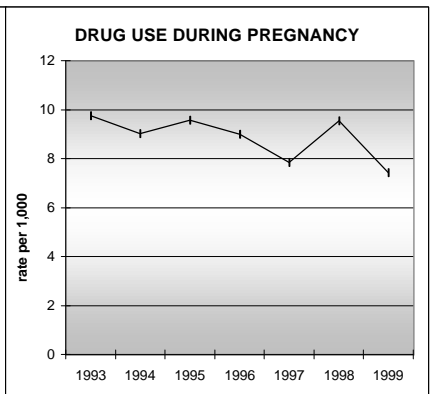

ROUTT COUNTY

POPULATION ESTIMATES (2001)

Juvenile Population	4,566
Total Population	20,355

POPULATION GROWTH (1990-2001)

	Percent	Rank
Juvenile Population	27.4	27
Total Population	43.6	17

HEALTHY BIRTHS

KEY
 columns = County
 line = Colorado