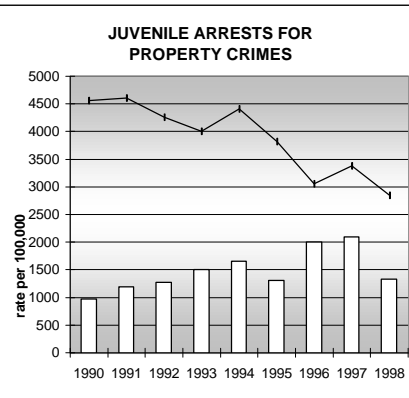

ROUTT COUNTY

POPULATION ESTIMATES (2001)

Juvenile Population	4,566
Total Population	20,355

POPULATION GROWTH (1990-2001)

	Percent	Rank
Juvenile Population	27.4	27
Total Population	43.6	17

HEALTHY BIRTHS

KEY
 columns = County
 line = Colorado

ROUTT COUNTY

HEALTHY CHILDREN AND ADULTS

KEY
 columns = County
 line = Colorado

ROUTT COUNTY

CHILDREN SUCCEEDING IN SCHOOL

STABLE FAMILIES

ROUTT COUNTY

YOUNG PEOPLE AVOIDING TROUBLE

SAFE, SUPPORTIVE, AND ENGAGED COMMUNITIES

CENSUS INDICATOR

Households in Rental Properties (%)

CENSUS YEAR	CTY	CO
1990	20.6	32.0
2000	30.8	32.7

KEY
 columns = County
 line = Colorado

ROUTT COUNTY

FAMILIES WITH ADEQUATE INCOME