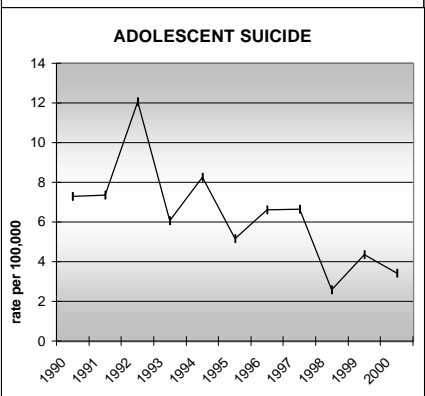

ROUTT COUNTY

POPULATION ESTIMATES (2001)

Juvenile Population	4,566
Total Population	20,355

POPULATION GROWTH (1990-2001)

	Percent	Rank
Juvenile Population	27.4	27
Total Population	43.6	17

HEALTHY BIRTHS

KEY
 columns = County
 line = Colorado

ROUTT COUNTY

HEALTHY CHILDREN AND ADULTS

KEY
 columns = County
 line = Colorado

ROUTT COUNTY

CHILDREN SUCCEEDING IN SCHOOL

STABLE FAMILIES

ROUTT COUNTY

YOUNG PEOPLE AVOIDING TROUBLE