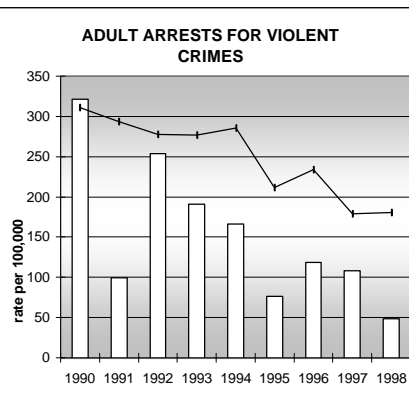

ROUTT COUNTY

POPULATION ESTIMATES (2001)

Juvenile Population	4,566
Total Population	20,355

POPULATION GROWTH (1990-2001)

	Percent	Rank
Juvenile Population	27.4	27
Total Population	43.6	17

HEALTHY BIRTHS

KEY
 columns = County
 line = Colorado

ROUTT COUNTY

HEALTHY CHILDREN AND ADULTS

KEY
 columns = County
 line = Colorado

ROUTT COUNTY

CHILDREN SUCCEEDING IN SCHOOL

STABLE FAMILIES

ROUTT COUNTY

YOUNG PEOPLE AVOIDING TROUBLE

SAFE, SUPPORTIVE, AND ENGAGED COMMUNITIES

CENSUS INDICATOR

Households in Rental Properties (%)

CENSUS YEAR	CTY	CO
1990	20.6	32.0
2000	30.8	32.7

KEY
 columns = County
 line = Colorado

ROUTT COUNTY

FAMILIES WITH ADEQUATE INCOME