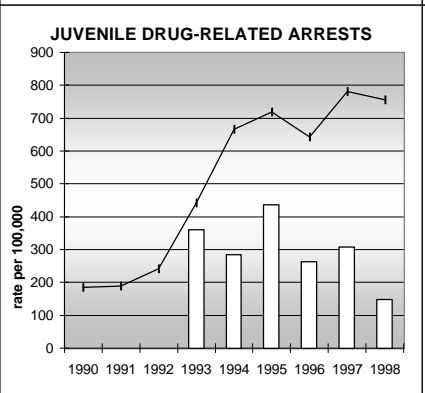

ROUTT COUNTY

POPULATION ESTIMATES (2001)

Juvenile Population	4,566
Total Population	20,355

POPULATION GROWTH (1990-2001)

	Percent	Rank
Juvenile Population	27.4	27
Total Population	43.6	17

HEALTHY BIRTHS

KEY
 columns = County
 line = Colorado

ROUTT COUNTY

HEALTHY CHILDREN AND ADULTS

KEY
 columns = County
 line = Colorado

ROUTT COUNTY

CHILDREN SUCCEEDING IN SCHOOL

STABLE FAMILIES

ROUTT COUNTY

YOUNG PEOPLE AVOIDING TROUBLE