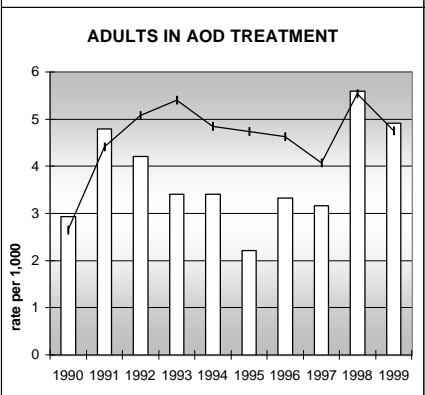

ROUTT COUNTY

POPULATION ESTIMATES (2001)

Juvenile Population	4,566
Total Population	20,355

POPULATION GROWTH (1990-2001)

	Percent	Rank
Juvenile Population	27.4	27
Total Population	43.6	17

HEALTHY BIRTHS

KEY
 columns = County
 line = Colorado

ROUTT COUNTY

HEALTHY CHILDREN AND ADULTS

KEY
 columns = County
 line = Colorado

ROUTT COUNTY

CHILDREN SUCCEEDING IN SCHOOL

STABLE FAMILIES

ROUTT COUNTY

YOUNG PEOPLE AVOIDING TROUBLE