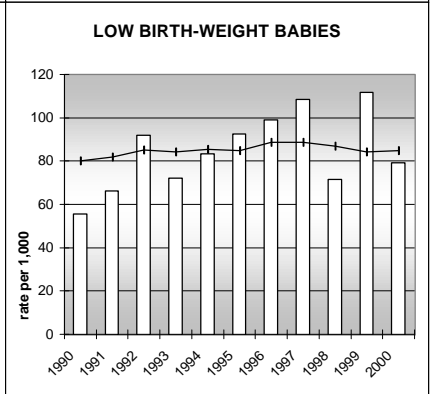

ROUTT COUNTY

POPULATION ESTIMATES (2001)

Juvenile Population	4,566
Total Population	20,355

POPULATION GROWTH (1990-2001)

	Percent	Rank
Juvenile Population	27.4	27
Total Population	43.6	17

HEALTHY BIRTHS

KEY
 columns = County
 line = Colorado