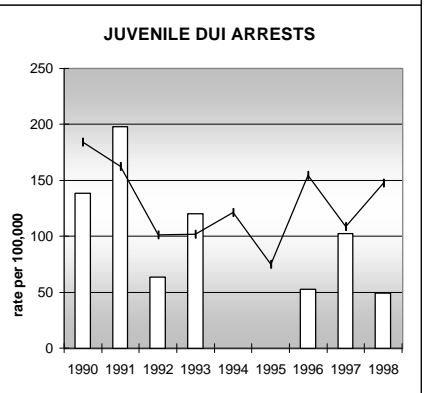

ROUTT COUNTY

POPULATION ESTIMATES (2001)

Juvenile Population	4,566
Total Population	20,355

POPULATION GROWTH (1990-2001)

	Percent	Rank
Juvenile Population	27.4	27
Total Population	43.6	17

HEALTHY BIRTHS

KEY
 columns = County
 line = Colorado

ROUTT COUNTY

HEALTHY CHILDREN AND ADULTS

KEY
 columns = County
 line = Colorado

ROUTT COUNTY

CHILDREN SUCCEEDING IN SCHOOL

STABLE FAMILIES

ROUTT COUNTY

YOUNG PEOPLE AVOIDING TROUBLE