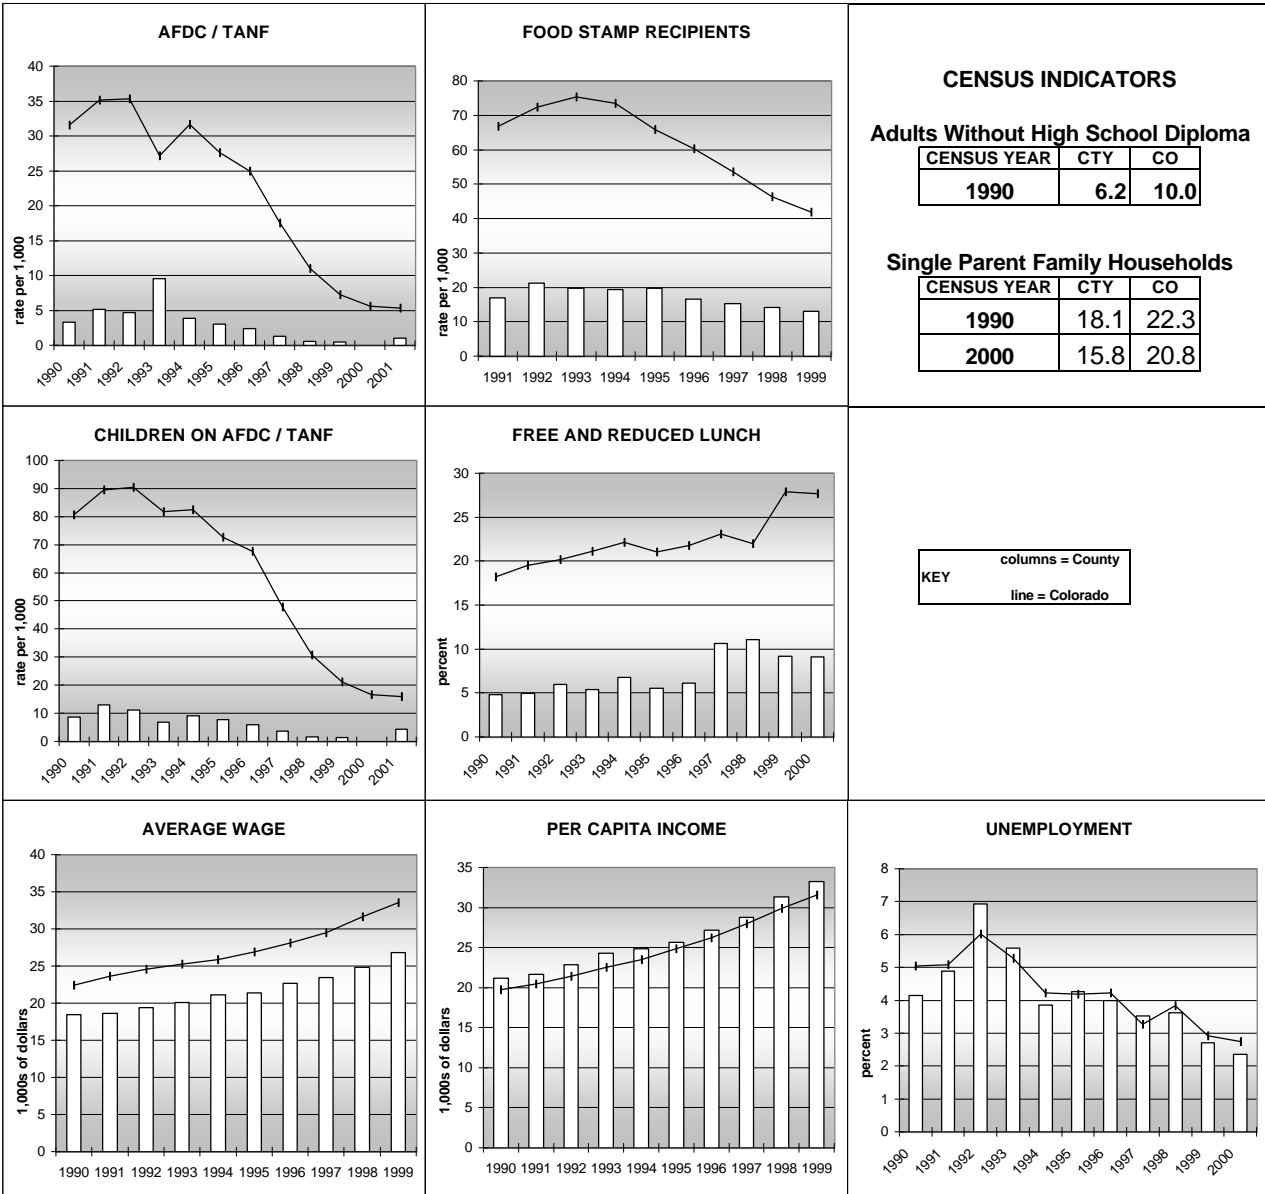

ROUTT COUNTY

HEALTHY CHILDREN AND ADULTS

KEY
 columns = County
 line = Colorado

ROUTT COUNTY

CHILDREN SUCCEEDING IN SCHOOL

STABLE FAMILIES

ROUTT COUNTY

YOUNG PEOPLE AVOIDING TROUBLE

SAFE, SUPPORTIVE, AND ENGAGED COMMUNITIES

CENSUS INDICATOR

Households in Rental Properties (%)

CENSUS YEAR	CTY	CO
1990	20.6	32.0
2000	30.8	32.7

KEY
 columns = County
 line = Colorado

ROUTT COUNTY

FAMILIES WITH ADEQUATE INCOME