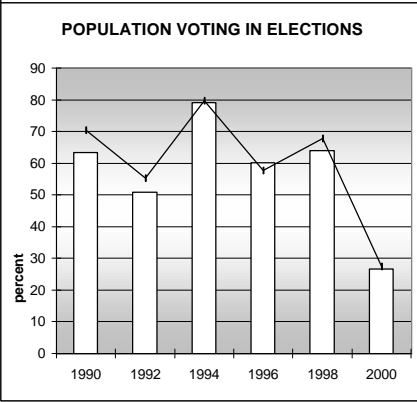

KEY
columns = County
line = Colorado