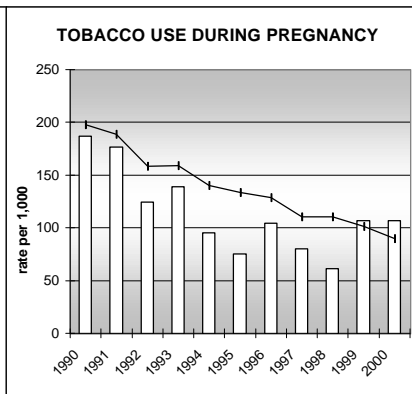

ROUTT COUNTY

POPULATION ESTIMATES (2001)

Juvenile Population	4,566
Total Population	20,355

POPULATION GROWTH (1990-2001)

	Percent	Rank
Juvenile Population	27.4	27
Total Population	43.6	17

HEALTHY BIRTHS

KEY
 columns = County
 line = Colorado