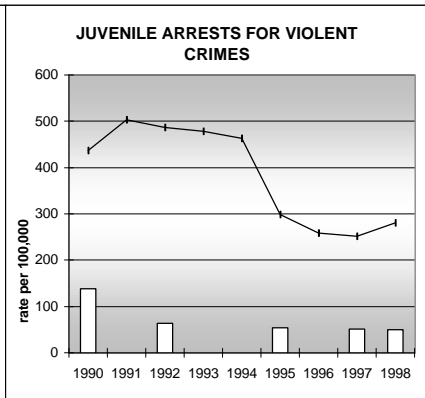

ROUTT COUNTY

POPULATION ESTIMATES (2001)

Juvenile Population	4,566
Total Population	20,355

POPULATION GROWTH (1990-2001)

	Percent	Rank
Juvenile Population	27.4	27
Total Population	43.6	17

HEALTHY BIRTHS

KEY
 columns = County
 line = Colorado

ROUTT COUNTY

HEALTHY CHILDREN AND ADULTS

KEY
 columns = County
 line = Colorado

ROUTT COUNTY

CHILDREN SUCCEEDING IN SCHOOL

STABLE FAMILIES

ROUTT COUNTY

YOUNG PEOPLE AVOIDING TROUBLE

SAFE, SUPPORTIVE, AND ENGAGED COMMUNITIES

CENSUS INDICATOR

Households in Rental Properties (%)

CENSUS YEAR	CTY	CO
1990	20.6	32.0
2000	30.8	32.7

KEY
 columns = County
 line = Colorado

ROUTT COUNTY

FAMILIES WITH ADEQUATE INCOME