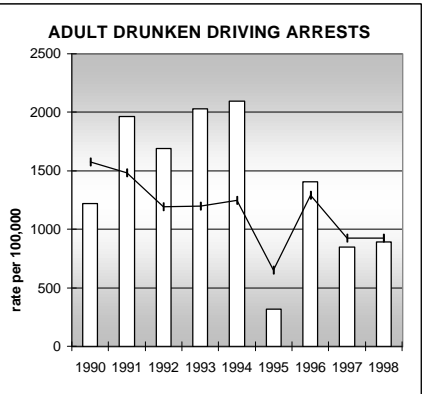

ROUTT COUNTY

POPULATION ESTIMATES (2001)

Juvenile Population	4,566
Total Population	20,355

POPULATION GROWTH (1990-2001)

	Percent	Rank
Juvenile Population	27.4	27
Total Population	43.6	17

HEALTHY BIRTHS

KEY
 columns = County
 line = Colorado

ROUTT COUNTY

HEALTHY CHILDREN AND ADULTS

KEY
 columns = County
 line = Colorado

ROUTT COUNTY

CHILDREN SUCCEEDING IN SCHOOL

STABLE FAMILIES

ROUTT COUNTY

YOUNG PEOPLE AVOIDING TROUBLE