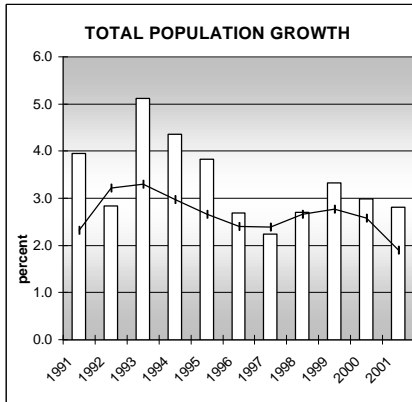

ROUTT COUNTY

POPULATION ESTIMATES (2001)

Juvenile Population	4,566
Total Population	20,355

POPULATION GROWTH (1990-2001)

	Percent	Rank
Juvenile Population	27.4	27
Total Population	43.6	17

HEALTHY BIRTHS

KEY
 columns = County
 line = Colorado