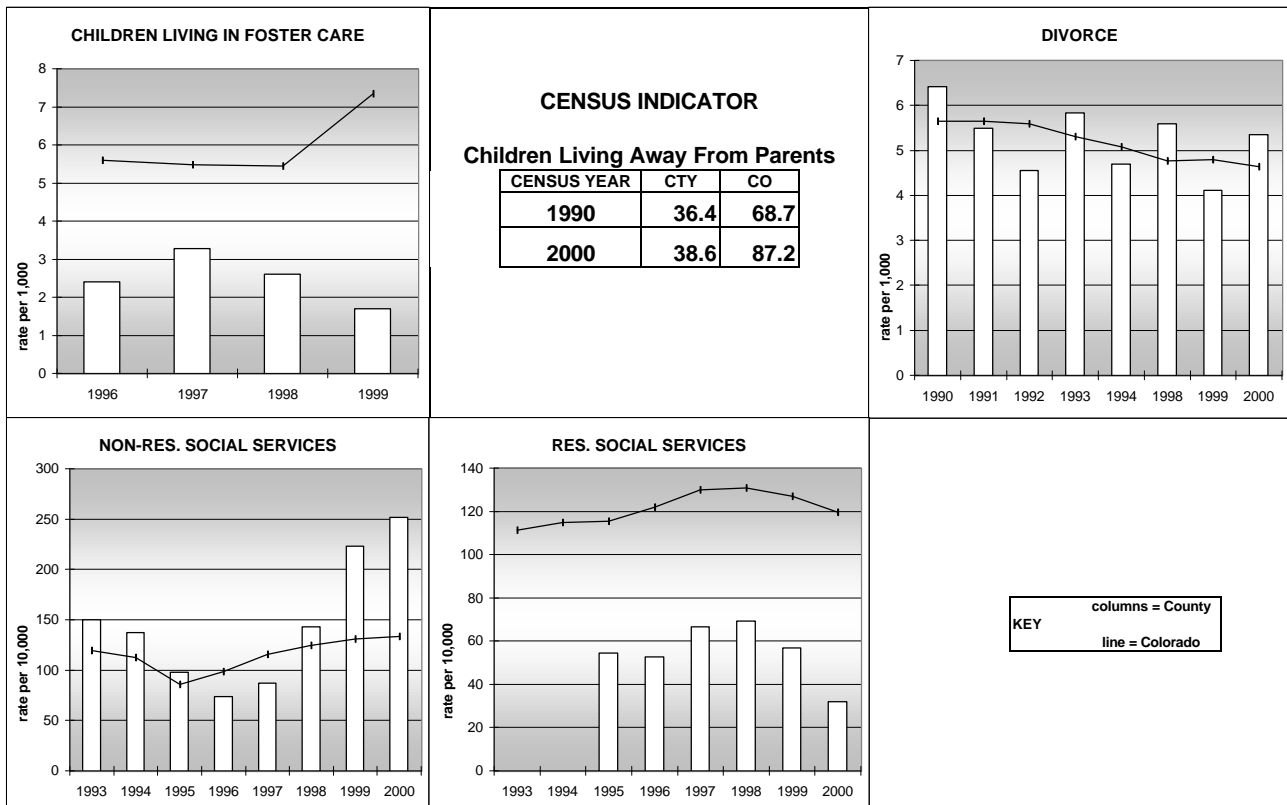

ROUTT COUNTY

POPULATION ESTIMATES (2001)

Juvenile Population	4,566
Total Population	20,355

POPULATION GROWTH (1990-2001)

	Percent	Rank
Juvenile Population	27.4	27
Total Population	43.6	17

HEALTHY BIRTHS

KEY
 columns = County
 line = Colorado

ROUTT COUNTY

HEALTHY CHILDREN AND ADULTS

KEY
 columns = County
 line = Colorado

ROUTT COUNTY

CHILDREN SUCCEEDING IN SCHOOL

STABLE FAMILIES

ROUTT COUNTY

YOUNG PEOPLE AVOIDING TROUBLE

SAFE, SUPPORTIVE, AND ENGAGED COMMUNITIES

CENSUS INDICATOR

Households in Rental Properties (%)

CENSUS YEAR	CTY	CO
1990	20.6	32.0
2000	30.8	32.7

KEY
 columns = County
 line = Colorado

ROUTT COUNTY

FAMILIES WITH ADEQUATE INCOME