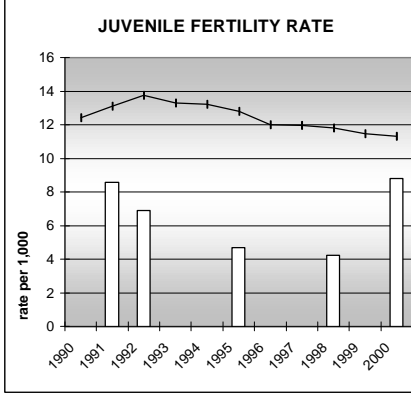

ROUTT COUNTY

POPULATION ESTIMATES (2001)

Juvenile Population	4,566
Total Population	20,355

POPULATION GROWTH (1990-2001)

	Percent	Rank
Juvenile Population	27.4	27
Total Population	43.6	17

HEALTHY BIRTHS

KEY
 columns = County
 line = Colorado

ROUTT COUNTY

HEALTHY CHILDREN AND ADULTS

KEY
 columns = County
 line = Colorado

ROUTT COUNTY

CHILDREN SUCCEEDING IN SCHOOL

STABLE FAMILIES

ROUTT COUNTY

YOUNG PEOPLE AVOIDING TROUBLE