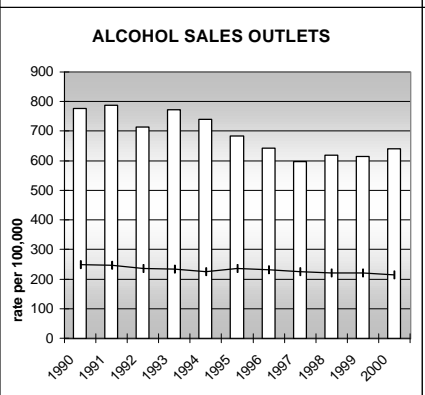

ROUTT COUNTY

HEALTHY CHILDREN AND ADULTS

KEY
columns = County
line = Colorado