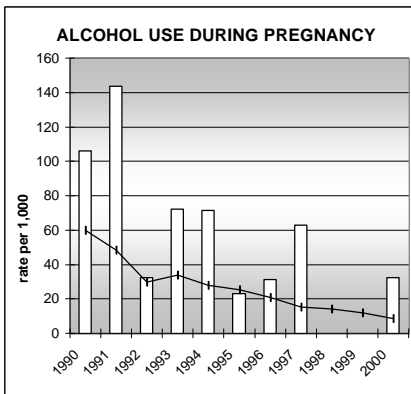

ROUTT COUNTY

POPULATION ESTIMATES (2001)

Juvenile Population	4,566
Total Population	20,355

POPULATION GROWTH (1990-2001)

	Percent	Rank
Juvenile Population	27.4	27
Total Population	43.6	17

HEALTHY BIRTHS

KEY
 columns = County
 line = Colorado