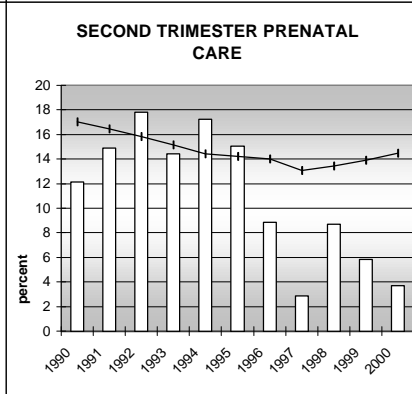

ROUTT COUNTY

POPULATION ESTIMATES (2001)

Juvenile Population	4,566
Total Population	20,355

POPULATION GROWTH (1990-2001)

	Percent	Rank
Juvenile Population	27.4	27
Total Population	43.6	17

HEALTHY BIRTHS

KEY
 columns = County
 line = Colorado

ROUTT COUNTY

HEALTHY CHILDREN AND ADULTS

KEY
 columns = County
 line = Colorado

ROUTT COUNTY

CHILDREN SUCCEEDING IN SCHOOL

STABLE FAMILIES

ROUTT COUNTY

YOUNG PEOPLE AVOIDING TROUBLE