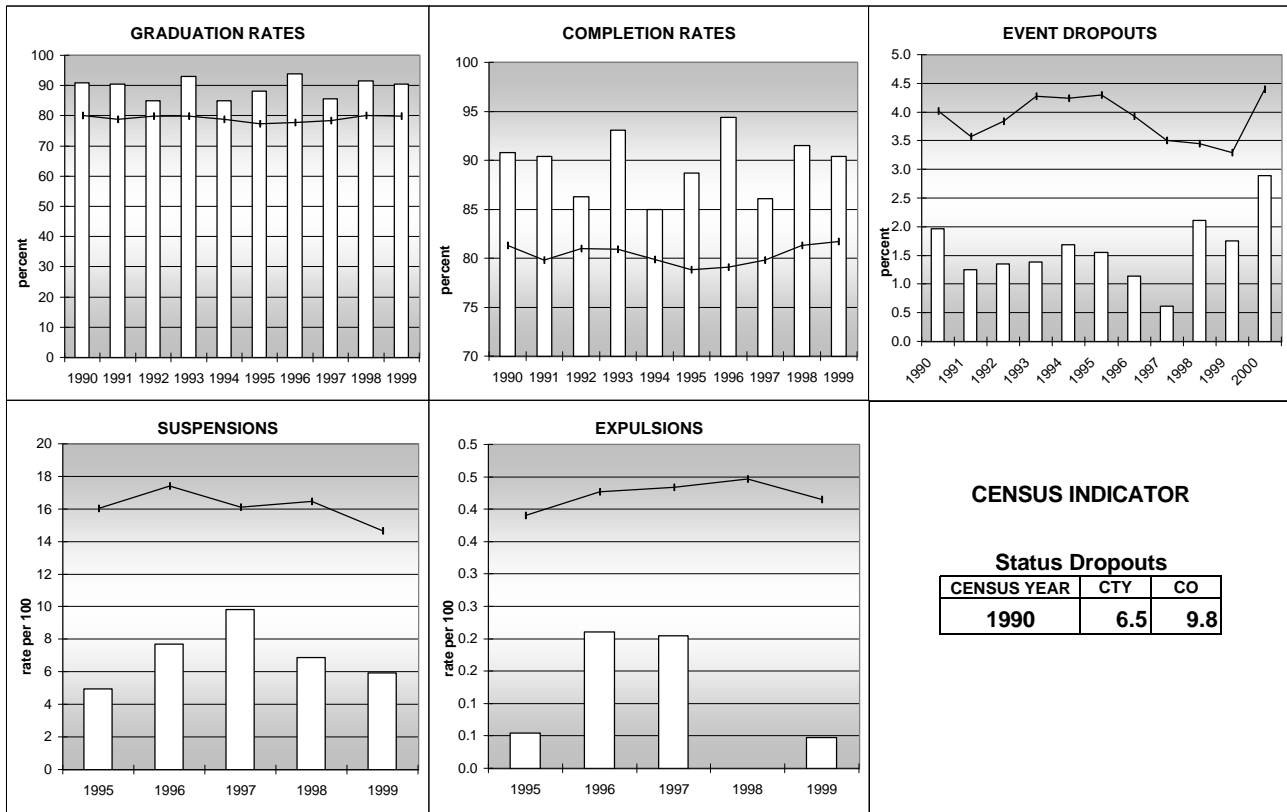

ROUTT COUNTY

POPULATION ESTIMATES (2001)

Juvenile Population	4,566
Total Population	20,355

POPULATION GROWTH (1990-2001)

	Percent	Rank
Juvenile Population	27.4	27
Total Population	43.6	17

HEALTHY BIRTHS

KEY
 columns = County
 line = Colorado

ROUTT COUNTY

HEALTHY CHILDREN AND ADULTS

KEY
 columns = County
 line = Colorado

ROUTT COUNTY

CHILDREN SUCCEEDING IN SCHOOL

STABLE FAMILIES

ROUTT COUNTY

YOUNG PEOPLE AVOIDING TROUBLE

SAFE, SUPPORTIVE, AND ENGAGED COMMUNITIES

CENSUS INDICATOR

Households in Rental Properties (%)

CENSUS YEAR	CTY	CO
1990	20.6	32.0
2000	30.8	32.7

KEY
 columns = County
 line = Colorado

ROUTT COUNTY

FAMILIES WITH ADEQUATE INCOME