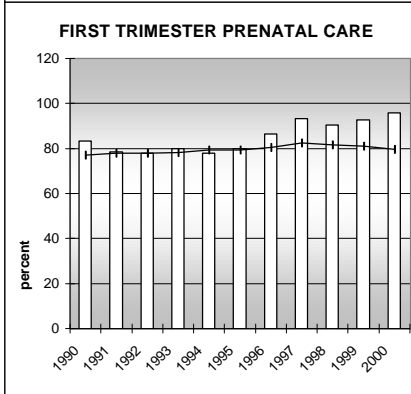

ROUTT COUNTY

POPULATION ESTIMATES (2001)

Juvenile Population	4,566
Total Population	20,355

POPULATION GROWTH (1990-2001)

	Percent	Rank
Juvenile Population	27.4	27
Total Population	43.6	17

HEALTHY BIRTHS

KEY
 columns = County
 line = Colorado

ROUTT COUNTY

HEALTHY CHILDREN AND ADULTS

KEY
 columns = County
 line = Colorado

ROUTT COUNTY

CHILDREN SUCCEEDING IN SCHOOL

STABLE FAMILIES

ROUTT COUNTY

YOUNG PEOPLE AVOIDING TROUBLE