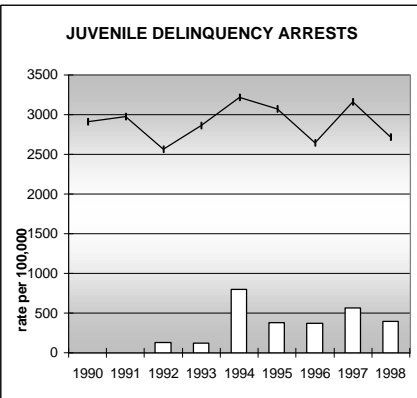

ROUTT COUNTY

POPULATION ESTIMATES (2001)

Juvenile Population	4,566
Total Population	20,355

POPULATION GROWTH (1990-2001)

	Percent	Rank
Juvenile Population	27.4	27
Total Population	43.6	17

HEALTHY BIRTHS

KEY
 columns = County
 line = Colorado

ROUTT COUNTY

HEALTHY CHILDREN AND ADULTS

KEY
 columns = County
 line = Colorado

ROUTT COUNTY

CHILDREN SUCCEEDING IN SCHOOL

STABLE FAMILIES

ROUTT COUNTY

YOUNG PEOPLE AVOIDING TROUBLE

SAFE, SUPPORTIVE, AND ENGAGED COMMUNITIES

CENSUS INDICATOR

Households in Rental Properties (%)

CENSUS YEAR	CTY	CO
1990	20.6	32.0
2000	30.8	32.7

KEY
 columns = County
 line = Colorado

ROUTT COUNTY

FAMILIES WITH ADEQUATE INCOME