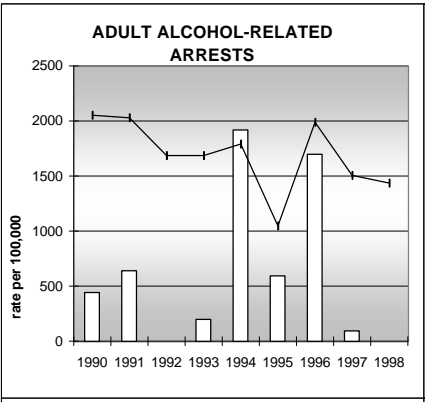

SEDGWICK COUNTY

POPULATION ESTIMATES (2001)

Juvenile Population	623
Total Population	2,775

POPULATION GROWTH (1990-2001)

	Percent	Rank
Juvenile Population	-4.0	57
Total Population	3.5	55

HEALTHY BIRTHS

KEY
 columns = County
 line = Colorado

SEDGWICK COUNTY

HEALTHY CHILDREN AND ADULTS

KEY
 columns = County
 line = Colorado

SEDGWICK COUNTY

CHILDREN SUCCEEDING IN SCHOOL

STABLE FAMILIES

SEDGWICK COUNTY

YOUNG PEOPLE AVOIDING TROUBLE