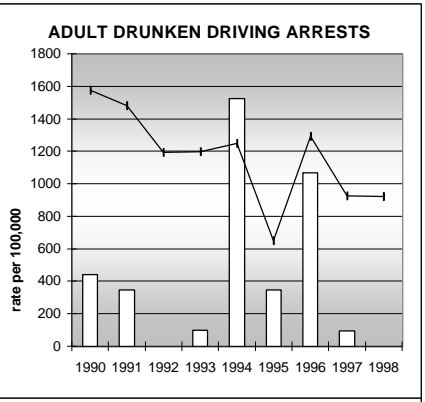

SEDGWICK COUNTY

POPULATION ESTIMATES (2001)

Juvenile Population	623
Total Population	2,775

POPULATION GROWTH (1990-2001)

	Percent	Rank
Juvenile Population	-4.0	57
Total Population	3.5	55

HEALTHY BIRTHS

KEY
 columns = County
 line = Colorado

SEDGWICK COUNTY

HEALTHY CHILDREN AND ADULTS

KEY
 columns = County
 line = Colorado

SEDGWICK COUNTY

CHILDREN SUCCEEDING IN SCHOOL

STABLE FAMILIES

SEDGWICK COUNTY

YOUNG PEOPLE AVOIDING TROUBLE