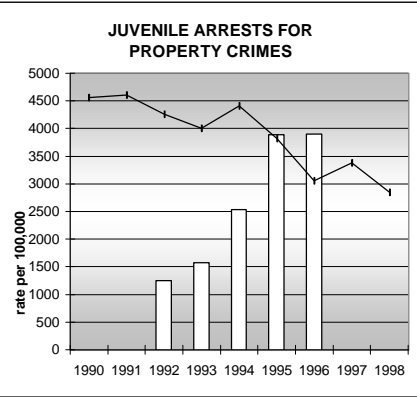

SEDGWICK COUNTY

POPULATION ESTIMATES (2001)

Juvenile Population	623
Total Population	2,775

POPULATION GROWTH (1990-2001)

	Percent	Rank
Juvenile Population	-4.0	57
Total Population	3.5	55

HEALTHY BIRTHS

KEY
 columns = County
 line = Colorado

SEDGWICK COUNTY

HEALTHY CHILDREN AND ADULTS

KEY
 columns = County
 line = Colorado

SEDGWICK COUNTY

CHILDREN SUCCEEDING IN SCHOOL

STABLE FAMILIES

SEDGWICK COUNTY

YOUNG PEOPLE AVOIDING TROUBLE

SAFE, SUPPORTIVE, AND ENGAGED COMMUNITIES

CENSUS INDICATOR

Households in Rental Properties (%)

CENSUS YEAR	CTY	CO
1990	19.8	32.0
2000	27.0	32.7

KEY
 columns = County
 line = Colorado

SEDGWICK COUNTY

FAMILIES WITH ADEQUATE INCOME