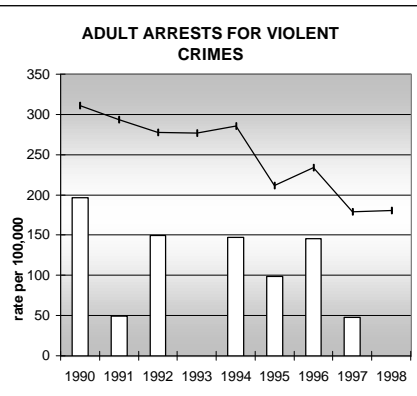

SEDGWICK COUNTY

POPULATION ESTIMATES (2001)

Juvenile Population	623
Total Population	2,775

POPULATION GROWTH (1990-2001)

	Percent	Rank
Juvenile Population	-4.0	57
Total Population	3.5	55

HEALTHY BIRTHS

KEY
 columns = County
 line = Colorado

SEDGWICK COUNTY

HEALTHY CHILDREN AND ADULTS

KEY
 columns = County
 line = Colorado

SEDGWICK COUNTY

CHILDREN SUCCEEDING IN SCHOOL

STABLE FAMILIES

SEDGWICK COUNTY

YOUNG PEOPLE AVOIDING TROUBLE

SAFE, SUPPORTIVE, AND ENGAGED COMMUNITIES

CENSUS INDICATOR

Households in Rental Properties (%)

CENSUS YEAR	CTY	CO
1990	19.8	32.0
2000	27.0	32.7

KEY
 columns = County
 line = Colorado

SEDGWICK COUNTY

FAMILIES WITH ADEQUATE INCOME