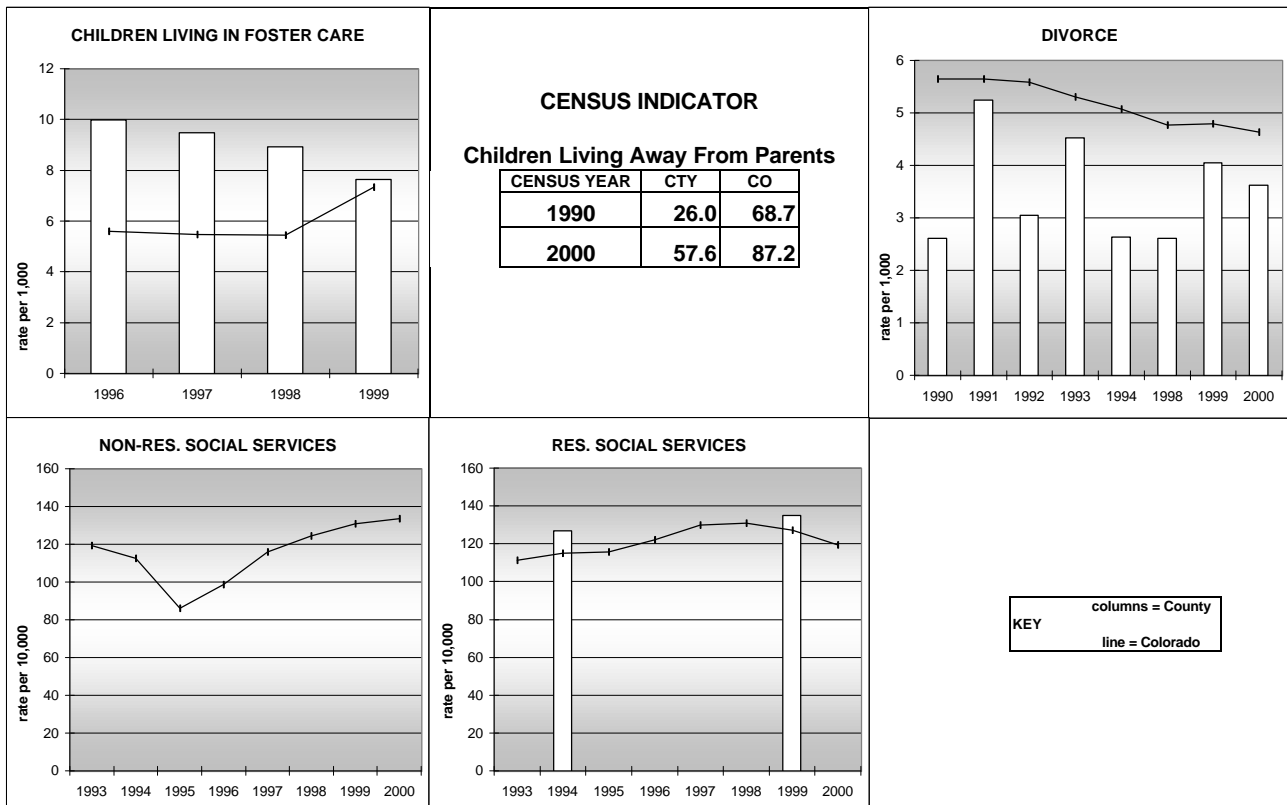

SEDGWICK COUNTY

POPULATION ESTIMATES (2001)

Juvenile Population	623
Total Population	2,775

POPULATION GROWTH (1990-2001)

	Percent	Rank
Juvenile Population	-4.0	57
Total Population	3.5	55

HEALTHY BIRTHS

KEY
 columns = County
 line = Colorado

SEDGWICK COUNTY

HEALTHY CHILDREN AND ADULTS

KEY
 columns = County
 line = Colorado

SEDGWICK COUNTY

CHILDREN SUCCEEDING IN SCHOOL

STABLE FAMILIES

SEDGWICK COUNTY

YOUNG PEOPLE AVOIDING TROUBLE

SAFE, SUPPORTIVE, AND ENGAGED COMMUNITIES

CENSUS INDICATOR

Households in Rental Properties (%)

CENSUS YEAR	CTY	CO
1990	19.8	32.0
2000	27.0	32.7

KEY
 columns = County
 line = Colorado

SEDGWICK COUNTY

FAMILIES WITH ADEQUATE INCOME