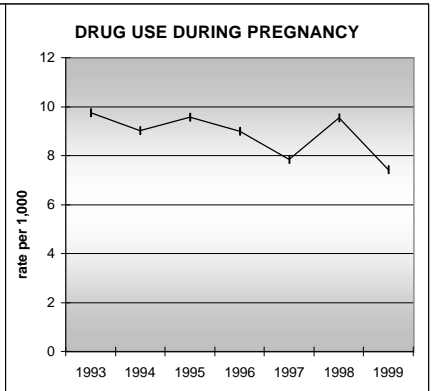

SEDGWICK COUNTY

POPULATION ESTIMATES (2001)

Juvenile Population	623
Total Population	2,775

POPULATION GROWTH (1990-2001)

	Percent	Rank
Juvenile Population	-4.0	57
Total Population	3.5	55

HEALTHY BIRTHS

KEY
 columns = County
 line = Colorado

SEDGWICK COUNTY

HEALTHY CHILDREN AND ADULTS

KEY
 columns = County
 line = Colorado

SEDGWICK COUNTY

CHILDREN SUCCEEDING IN SCHOOL

STABLE FAMILIES

SEDGWICK COUNTY

YOUNG PEOPLE AVOIDING TROUBLE