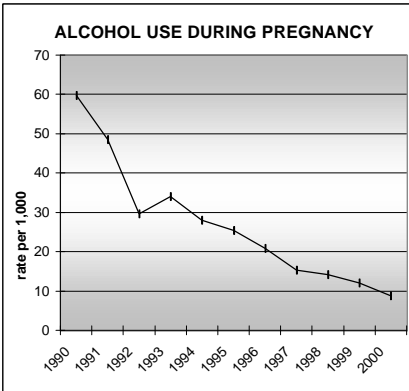

SEDGWICK COUNTY

POPULATION ESTIMATES (2001)

Juvenile Population	623
Total Population	2,775

POPULATION GROWTH (1990-2001)

	Percent	Rank
Juvenile Population	-4.0	57
Total Population	3.5	55

HEALTHY BIRTHS

KEY
 columns = County
 line = Colorado

SEDGWICK COUNTY

HEALTHY CHILDREN AND ADULTS

KEY
 columns = County
 line = Colorado

SEDGWICK COUNTY

CHILDREN SUCCEEDING IN SCHOOL

STABLE FAMILIES

SEDGWICK COUNTY

YOUNG PEOPLE AVOIDING TROUBLE