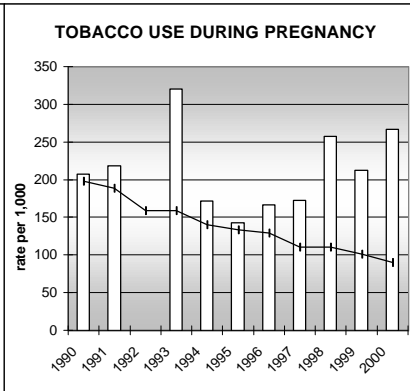

SEDGWICK COUNTY

POPULATION ESTIMATES (2001)

Juvenile Population	623
Total Population	2,775

POPULATION GROWTH (1990-2001)

	Percent	Rank
Juvenile Population	-4.0	57
Total Population	3.5	55

HEALTHY BIRTHS

KEY
 columns = County
 line = Colorado