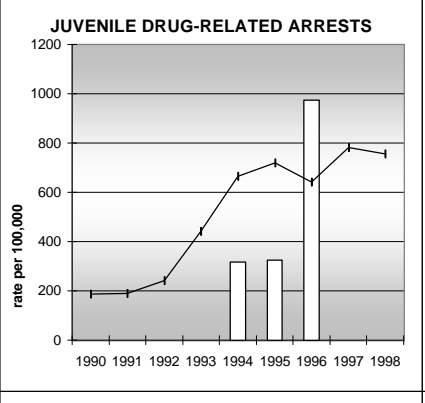

SEDGWICK COUNTY

POPULATION ESTIMATES (2001)

Juvenile Population	623
Total Population	2,775

POPULATION GROWTH (1990-2001)

	Percent	Rank
Juvenile Population	-4.0	57
Total Population	3.5	55

HEALTHY BIRTHS

KEY
 columns = County
 line = Colorado

SEDGWICK COUNTY

HEALTHY CHILDREN AND ADULTS

KEY
 columns = County
 line = Colorado

SEDGWICK COUNTY

CHILDREN SUCCEEDING IN SCHOOL

STABLE FAMILIES

SEDGWICK COUNTY

YOUNG PEOPLE AVOIDING TROUBLE