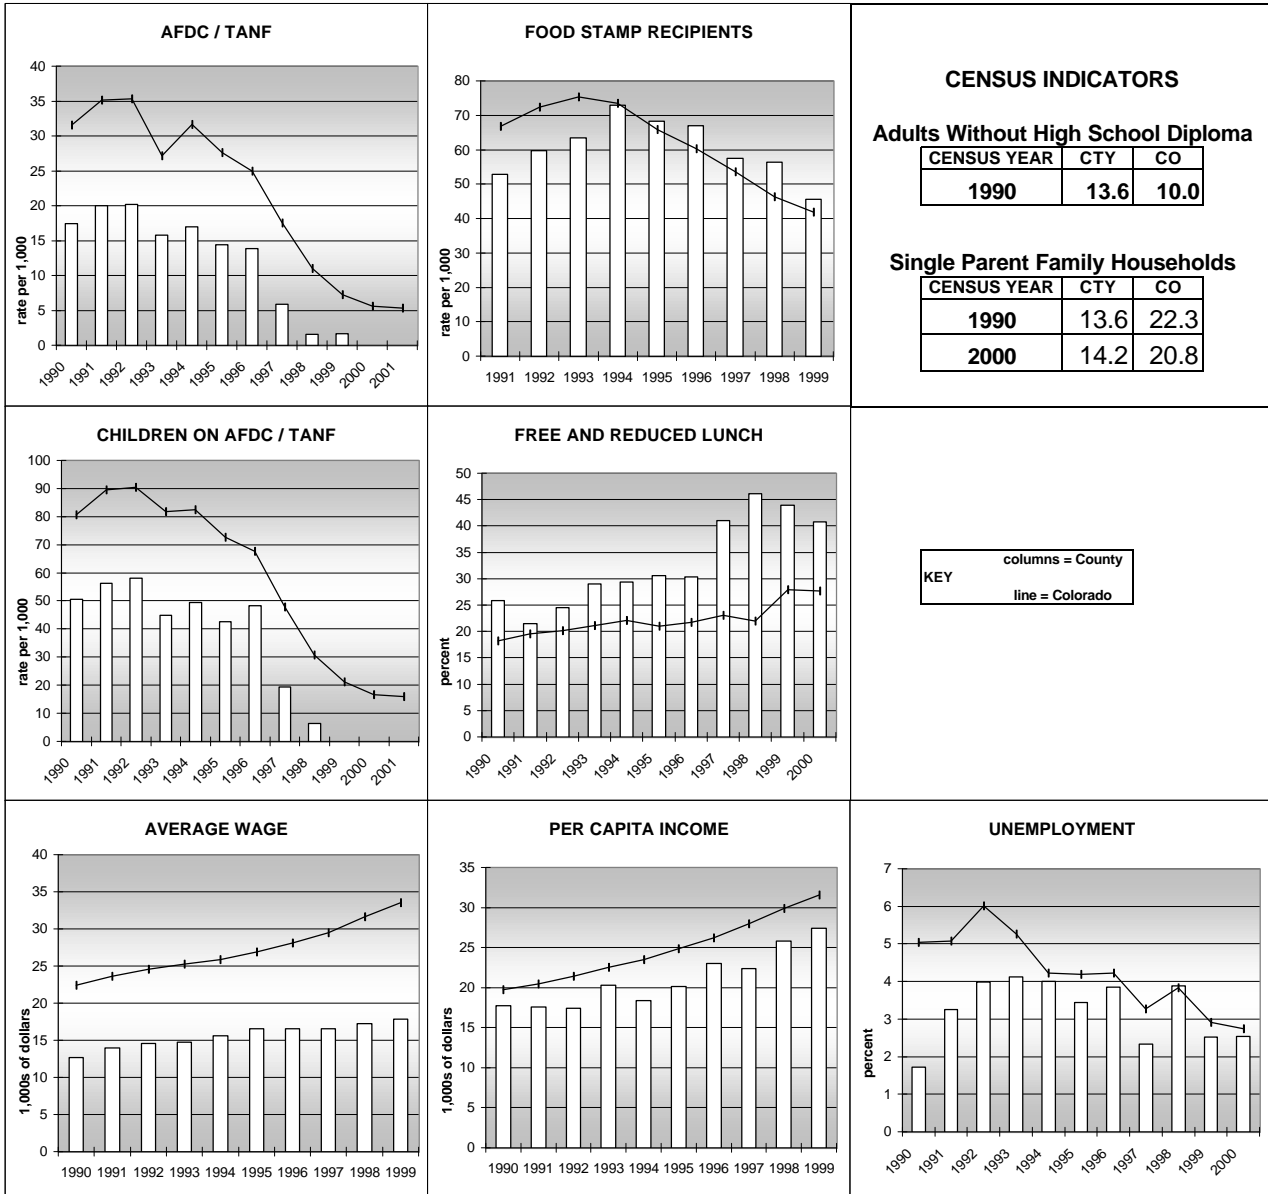

SEDGWICK COUNTY

POPULATION ESTIMATES (2001)

Juvenile Population	623
Total Population	2,775

POPULATION GROWTH (1990-2001)

	Percent	Rank
Juvenile Population	-4.0	57
Total Population	3.5	55

HEALTHY BIRTHS

KEY
 columns = County
 line = Colorado

SEDGWICK COUNTY

HEALTHY CHILDREN AND ADULTS

KEY
 columns = County
 line = Colorado

SEDGWICK COUNTY

CHILDREN SUCCEEDING IN SCHOOL

STABLE FAMILIES

SEDGWICK COUNTY

YOUNG PEOPLE AVOIDING TROUBLE

SAFE, SUPPORTIVE, AND ENGAGED COMMUNITIES

CENSUS INDICATOR

Households in Rental Properties (%)

CENSUS YEAR	CTY	CO
1990	19.8	32.0
2000	27.0	32.7

KEY
 columns = County
 line = Colorado

SEDGWICK COUNTY

FAMILIES WITH ADEQUATE INCOME