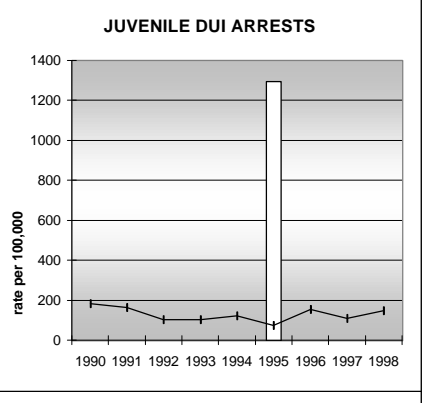

SEDGWICK COUNTY

POPULATION ESTIMATES (2001)

Juvenile Population	623
Total Population	2,775

POPULATION GROWTH (1990-2001)

	Percent	Rank
Juvenile Population	-4.0	57
Total Population	3.5	55

HEALTHY BIRTHS

KEY
 columns = County
 line = Colorado

SEDGWICK COUNTY

HEALTHY CHILDREN AND ADULTS

KEY
 columns = County
 line = Colorado

SEDGWICK COUNTY

CHILDREN SUCCEEDING IN SCHOOL

STABLE FAMILIES

SEDGWICK COUNTY

YOUNG PEOPLE AVOIDING TROUBLE