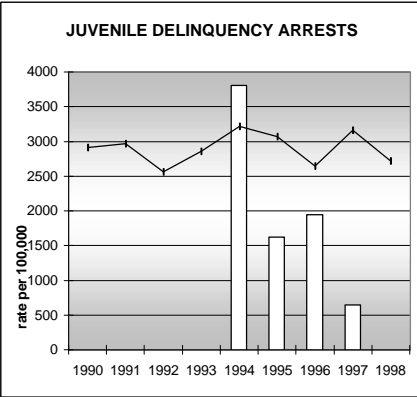

SEDGWICK COUNTY

POPULATION ESTIMATES (2001)

Juvenile Population	623
Total Population	2,775

POPULATION GROWTH (1990-2001)

	Percent	Rank
Juvenile Population	-4.0	57
Total Population	3.5	55

HEALTHY BIRTHS

KEY
 columns = County
 line = Colorado

SEDGWICK COUNTY

HEALTHY CHILDREN AND ADULTS

KEY
 columns = County
 line = Colorado

SEDGWICK COUNTY

CHILDREN SUCCEEDING IN SCHOOL

STABLE FAMILIES

SEDGWICK COUNTY

YOUNG PEOPLE AVOIDING TROUBLE

SAFE, SUPPORTIVE, AND ENGAGED COMMUNITIES

CENSUS INDICATOR

Households in Rental Properties (%)

CENSUS YEAR	CTY	CO
1990	19.8	32.0
2000	27.0	32.7

KEY
 columns = County
 line = Colorado

SEDGWICK COUNTY

FAMILIES WITH ADEQUATE INCOME