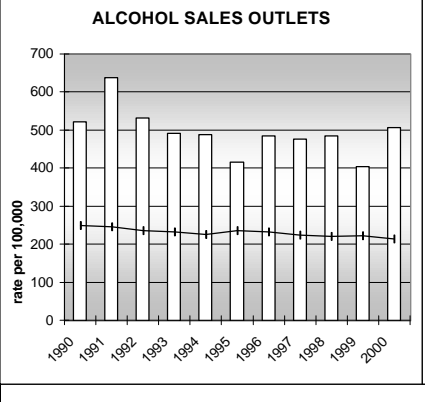

SEDGWICK COUNTY

HEALTHY CHILDREN AND ADULTS

KEY
columns = County
line = Colorado