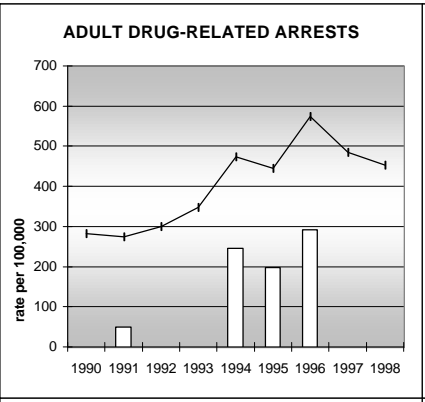

SEDGWICK COUNTY

POPULATION ESTIMATES (2001)

Juvenile Population	623
Total Population	2,775

POPULATION GROWTH (1990-2001)

	Percent	Rank
Juvenile Population	-4.0	57
Total Population	3.5	55

HEALTHY BIRTHS

KEY
 columns = County
 line = Colorado

SEDGWICK COUNTY

HEALTHY CHILDREN AND ADULTS

KEY
 columns = County
 line = Colorado

SEDGWICK COUNTY

CHILDREN SUCCEEDING IN SCHOOL

STABLE FAMILIES

SEDGWICK COUNTY

YOUNG PEOPLE AVOIDING TROUBLE