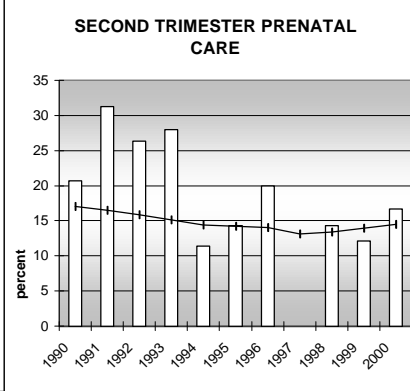

SEDGWICK COUNTY

POPULATION ESTIMATES (2001)

Juvenile Population	623
Total Population	2,775

POPULATION GROWTH (1990-2001)

	Percent	Rank
Juvenile Population	-4.0	57
Total Population	3.5	55

HEALTHY BIRTHS

KEY
 columns = County
 line = Colorado

SEDGWICK COUNTY

HEALTHY CHILDREN AND ADULTS

KEY
 columns = County
 line = Colorado

SEDGWICK COUNTY

CHILDREN SUCCEEDING IN SCHOOL

STABLE FAMILIES

SEDGWICK COUNTY

YOUNG PEOPLE AVOIDING TROUBLE