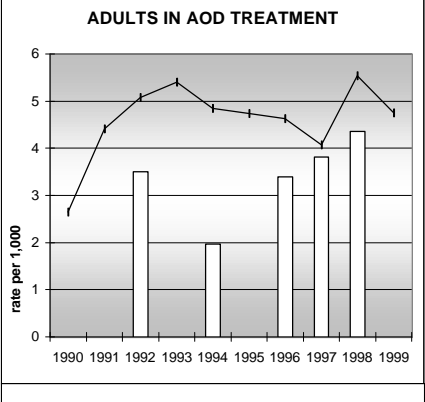

SEDGWICK COUNTY

POPULATION ESTIMATES (2001)

Juvenile Population	623
Total Population	2,775

POPULATION GROWTH (1990-2001)

	Percent	Rank
Juvenile Population	-4.0	57
Total Population	3.5	55

HEALTHY BIRTHS

KEY
 columns = County
 line = Colorado

SEDGWICK COUNTY

HEALTHY CHILDREN AND ADULTS

KEY
 columns = County
 line = Colorado

SEDGWICK COUNTY

CHILDREN SUCCEEDING IN SCHOOL

STABLE FAMILIES

SEDGWICK COUNTY

YOUNG PEOPLE AVOIDING TROUBLE