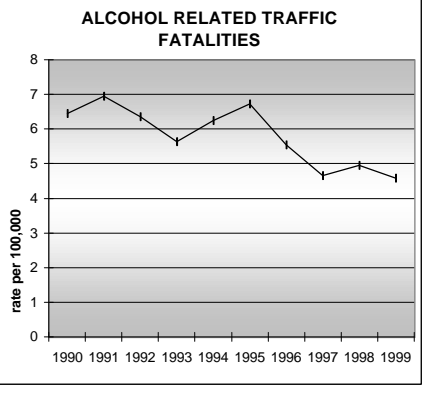

SEDGWICK COUNTY

POPULATION ESTIMATES (2001)

Juvenile Population	623
Total Population	2,775

POPULATION GROWTH (1990-2001)

	Percent	Rank
Juvenile Population	-4.0	57
Total Population	3.5	55

HEALTHY BIRTHS

KEY
 columns = County
 line = Colorado

SEDGWICK COUNTY

HEALTHY CHILDREN AND ADULTS

KEY
 columns = County
 line = Colorado

SEDGWICK COUNTY

CHILDREN SUCCEEDING IN SCHOOL

STABLE FAMILIES

SEDGWICK COUNTY

YOUNG PEOPLE AVOIDING TROUBLE