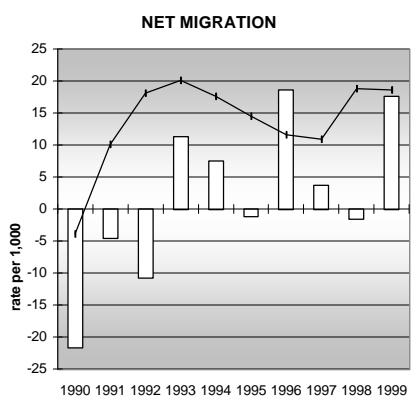

SEDGWICK COUNTY

POPULATION ESTIMATES (2001)

Juvenile Population	623
Total Population	2,775

POPULATION GROWTH (1990-2001)

	Percent	Rank
Juvenile Population	-4.0	57
Total Population	3.5	55

HEALTHY BIRTHS

KEY
 columns = County
 line = Colorado

SEDGWICK COUNTY

HEALTHY CHILDREN AND ADULTS

KEY
 columns = County
 line = Colorado

SEDGWICK COUNTY

CHILDREN SUCCEEDING IN SCHOOL

STABLE FAMILIES

SEDGWICK COUNTY

YOUNG PEOPLE AVOIDING TROUBLE

SAFE, SUPPORTIVE, AND ENGAGED COMMUNITIES

CENSUS INDICATOR

Households in Rental Properties (%)

CENSUS YEAR	CTY	CO
1990	19.8	32.0
2000	27.0	32.7

KEY
 columns = County
 line = Colorado

SEDGWICK COUNTY

FAMILIES WITH ADEQUATE INCOME