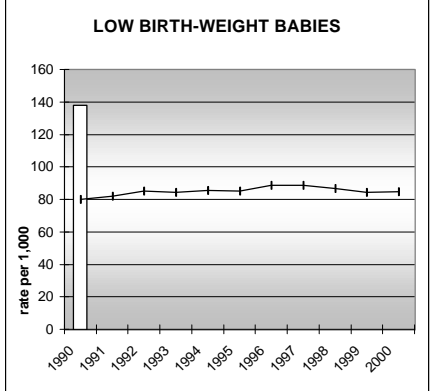

SEDGWICK COUNTY

POPULATION ESTIMATES (2001)

Juvenile Population	623
Total Population	2,775

POPULATION GROWTH (1990-2001)

	Percent	Rank
Juvenile Population	-4.0	57
Total Population	3.5	55

HEALTHY BIRTHS

KEY
 columns = County
 line = Colorado

SEDGWICK COUNTY

HEALTHY CHILDREN AND ADULTS

KEY
 columns = County
 line = Colorado

SEDGWICK COUNTY

CHILDREN SUCCEEDING IN SCHOOL

STABLE FAMILIES

SEDGWICK COUNTY

YOUNG PEOPLE AVOIDING TROUBLE