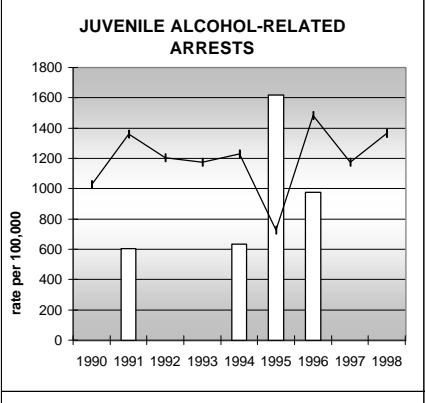

SEDGWICK COUNTY

POPULATION ESTIMATES (2001)

Juvenile Population	623
Total Population	2,775

POPULATION GROWTH (1990-2001)

	Percent	Rank
Juvenile Population	-4.0	57
Total Population	3.5	55

HEALTHY BIRTHS

KEY
 columns = County
 line = Colorado

SEDGWICK COUNTY

HEALTHY CHILDREN AND ADULTS

KEY
 columns = County
 line = Colorado

SEDGWICK COUNTY

CHILDREN SUCCEEDING IN SCHOOL

STABLE FAMILIES

SEDGWICK COUNTY

YOUNG PEOPLE AVOIDING TROUBLE