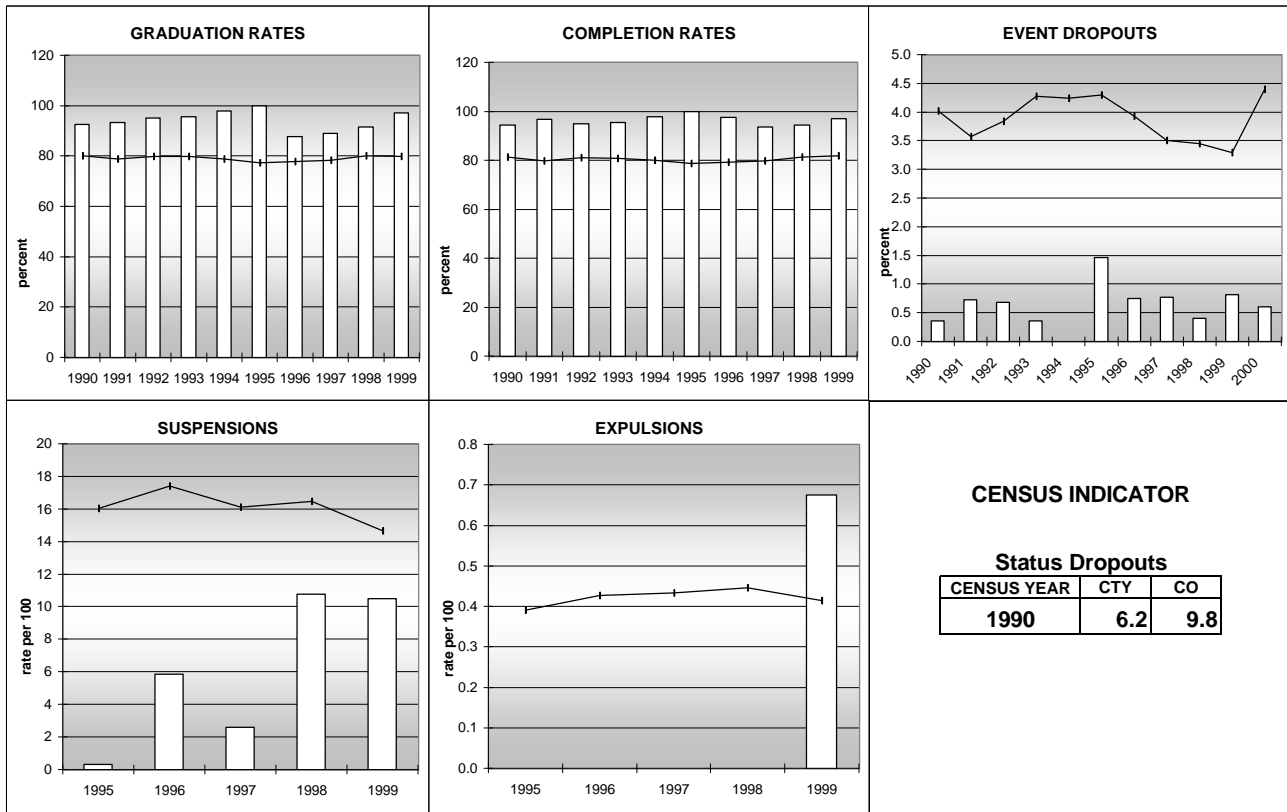

SEDGWICK COUNTY

POPULATION ESTIMATES (2001)

Juvenile Population	623
Total Population	2,775

POPULATION GROWTH (1990-2001)

	Percent	Rank
Juvenile Population	-4.0	57
Total Population	3.5	55

HEALTHY BIRTHS

KEY
 columns = County
 line = Colorado

SEDGWICK COUNTY

HEALTHY CHILDREN AND ADULTS

KEY
 columns = County
 line = Colorado

SEDGWICK COUNTY

CHILDREN SUCCEEDING IN SCHOOL

STABLE FAMILIES

SEDGWICK COUNTY

YOUNG PEOPLE AVOIDING TROUBLE

SAFE, SUPPORTIVE, AND ENGAGED COMMUNITIES

CENSUS INDICATOR

Households in Rental Properties (%)

CENSUS YEAR	CTY	CO
1990	19.8	32.0
2000	27.0	32.7

KEY
 columns = County
 line = Colorado

SEDGWICK COUNTY

FAMILIES WITH ADEQUATE INCOME