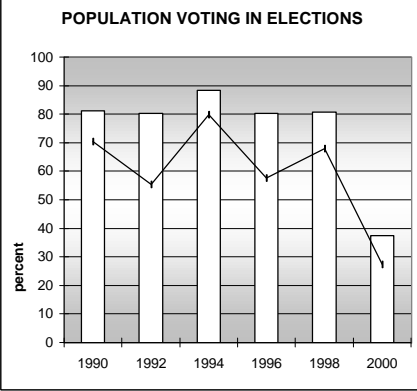

SEDGWICK COUNTY

POPULATION ESTIMATES (2001)

Juvenile Population	623
Total Population	2,775

POPULATION GROWTH (1990-2001)

	Percent	Rank
Juvenile Population	-4.0	57
Total Population	3.5	55

HEALTHY BIRTHS

KEY
 columns = County
 line = Colorado

SEDGWICK COUNTY

HEALTHY CHILDREN AND ADULTS

KEY
 columns = County
 line = Colorado

SEDGWICK COUNTY

CHILDREN SUCCEEDING IN SCHOOL

STABLE FAMILIES

SEDGWICK COUNTY

YOUNG PEOPLE AVOIDING TROUBLE

SAFE, SUPPORTIVE, AND ENGAGED COMMUNITIES

CENSUS INDICATOR

Households in Rental Properties (%)

CENSUS YEAR	CTY	CO
1990	19.8	32.0
2000	27.0	32.7

KEY
 columns = County
 line = Colorado

SEDGWICK COUNTY

FAMILIES WITH ADEQUATE INCOME