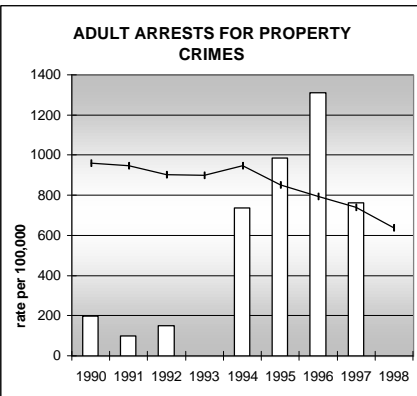

SEDGWICK COUNTY

POPULATION ESTIMATES (2001)

Juvenile Population	623
Total Population	2,775

POPULATION GROWTH (1990-2001)

	Percent	Rank
Juvenile Population	-4.0	57
Total Population	3.5	55

HEALTHY BIRTHS

KEY
 columns = County
 line = Colorado

SEDGWICK COUNTY

HEALTHY CHILDREN AND ADULTS

KEY
 columns = County
 line = Colorado

SEDGWICK COUNTY

CHILDREN SUCCEEDING IN SCHOOL

STABLE FAMILIES

SEDGWICK COUNTY

YOUNG PEOPLE AVOIDING TROUBLE

SAFE, SUPPORTIVE, AND ENGAGED COMMUNITIES

CENSUS INDICATOR

Households in Rental Properties (%)

CENSUS YEAR	CTY	CO
1990	19.8	32.0
2000	27.0	32.7

KEY
 columns = County
 line = Colorado

SEDGWICK COUNTY

FAMILIES WITH ADEQUATE INCOME