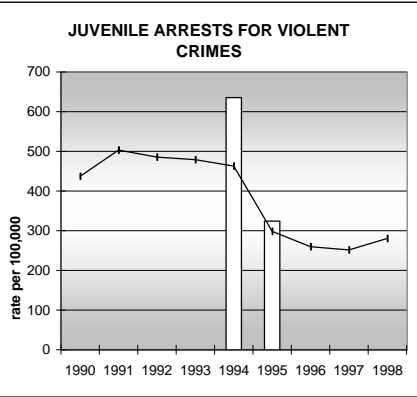

SEDGWICK COUNTY

POPULATION ESTIMATES (2001)

Juvenile Population	623
Total Population	2,775

POPULATION GROWTH (1990-2001)

	Percent	Rank
Juvenile Population	-4.0	57
Total Population	3.5	55

HEALTHY BIRTHS

KEY
 columns = County
 line = Colorado

SEDGWICK COUNTY

HEALTHY CHILDREN AND ADULTS

KEY
 columns = County
 line = Colorado

SEDGWICK COUNTY

CHILDREN SUCCEEDING IN SCHOOL

STABLE FAMILIES

SEDGWICK COUNTY

YOUNG PEOPLE AVOIDING TROUBLE

SAFE, SUPPORTIVE, AND ENGAGED COMMUNITIES

CENSUS INDICATOR

Households in Rental Properties (%)

CENSUS YEAR	CTY	CO
1990	19.8	32.0
2000	27.0	32.7

KEY
 columns = County
 line = Colorado

SEDGWICK COUNTY

FAMILIES WITH ADEQUATE INCOME