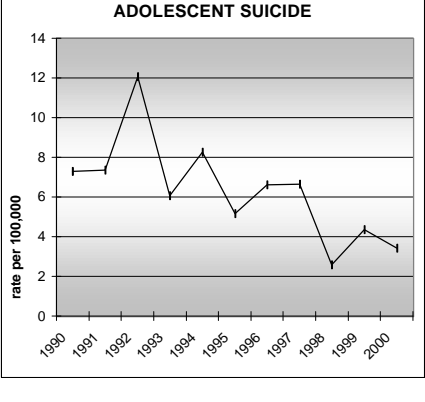

SEDGWICK COUNTY

POPULATION ESTIMATES (2001)

Juvenile Population	623
Total Population	2,775

POPULATION GROWTH (1990-2001)

	Percent	Rank
Juvenile Population	-4.0	57
Total Population	3.5	55

HEALTHY BIRTHS

KEY
 columns = County
 line = Colorado

SEDGWICK COUNTY

HEALTHY CHILDREN AND ADULTS

KEY
 columns = County
 line = Colorado

SEDGWICK COUNTY

CHILDREN SUCCEEDING IN SCHOOL

STABLE FAMILIES

SEDGWICK COUNTY

YOUNG PEOPLE AVOIDING TROUBLE