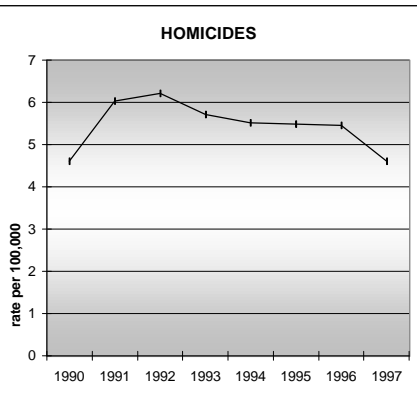

SEDGWICK COUNTY

POPULATION ESTIMATES (2001)

Juvenile Population	623
Total Population	2,775

POPULATION GROWTH (1990-2001)

	Percent	Rank
Juvenile Population	-4.0	57
Total Population	3.5	55

HEALTHY BIRTHS

KEY
 columns = County
 line = Colorado

SEDGWICK COUNTY

HEALTHY CHILDREN AND ADULTS

KEY
 columns = County
 line = Colorado

SEDGWICK COUNTY

CHILDREN SUCCEEDING IN SCHOOL

STABLE FAMILIES

SEDGWICK COUNTY

YOUNG PEOPLE AVOIDING TROUBLE

SAFE, SUPPORTIVE, AND ENGAGED COMMUNITIES

CENSUS INDICATOR

Households in Rental Properties (%)

CENSUS YEAR	CTY	CO
1990	19.8	32.0
2000	27.0	32.7

KEY
 columns = County
 line = Colorado

SEDGWICK COUNTY

FAMILIES WITH ADEQUATE INCOME