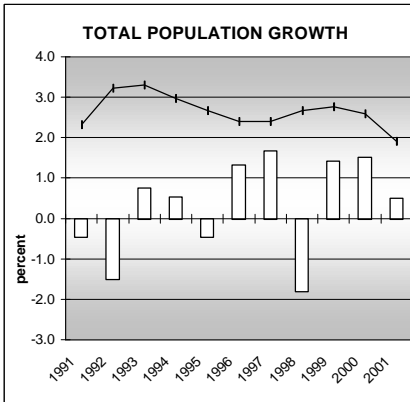

SEDGWICK COUNTY

POPULATION ESTIMATES (2001)

Juvenile Population	623
Total Population	2,775

POPULATION GROWTH (1990-2001)

	Percent	Rank
Juvenile Population	-4.0	57
Total Population	3.5	55

HEALTHY BIRTHS

KEY
 columns = County
 line = Colorado