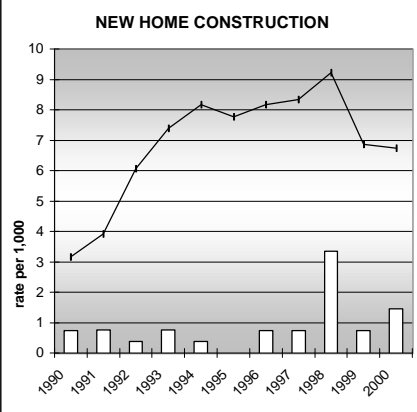

SEDGWICK COUNTY

POPULATION ESTIMATES (2001)

Juvenile Population	623
Total Population	2,775

POPULATION GROWTH (1990-2001)

	Percent	Rank
Juvenile Population	-4.0	57
Total Population	3.5	55

HEALTHY BIRTHS

KEY
 columns = County
 line = Colorado

SEDGWICK COUNTY

HEALTHY CHILDREN AND ADULTS

KEY
 columns = County
 line = Colorado

SEDGWICK COUNTY

CHILDREN SUCCEEDING IN SCHOOL

STABLE FAMILIES

SEDGWICK COUNTY

YOUNG PEOPLE AVOIDING TROUBLE

SAFE, SUPPORTIVE, AND ENGAGED COMMUNITIES

CENSUS INDICATOR

Households in Rental Properties (%)

CENSUS YEAR	CTY	CO
1990	19.8	32.0
2000	27.0	32.7

KEY
 columns = County
 line = Colorado

SEDGWICK COUNTY

FAMILIES WITH ADEQUATE INCOME