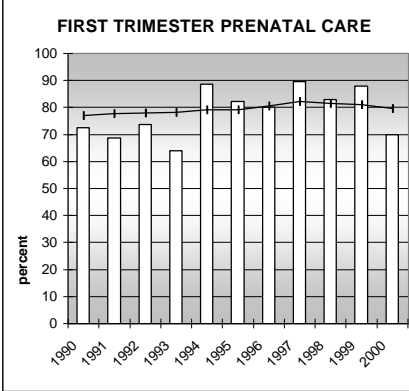

SEDGWICK COUNTY

POPULATION ESTIMATES (2001)

Juvenile Population	623
Total Population	2,775

POPULATION GROWTH (1990-2001)

	Percent	Rank
Juvenile Population	-4.0	57
Total Population	3.5	55

HEALTHY BIRTHS

KEY
 columns = County
 line = Colorado

SEDGWICK COUNTY

HEALTHY CHILDREN AND ADULTS

KEY
 columns = County
 line = Colorado

SEDGWICK COUNTY

CHILDREN SUCCEEDING IN SCHOOL

STABLE FAMILIES

SEDGWICK COUNTY

YOUNG PEOPLE AVOIDING TROUBLE