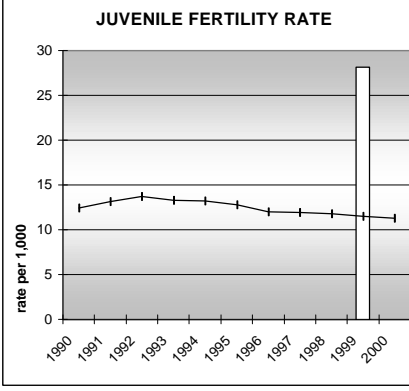

SEDGWICK COUNTY

POPULATION ESTIMATES (2001)

Juvenile Population	623
Total Population	2,775

POPULATION GROWTH (1990-2001)

	Percent	Rank
Juvenile Population	-4.0	57
Total Population	3.5	55

HEALTHY BIRTHS

KEY
 columns = County
 line = Colorado

SEDGWICK COUNTY

HEALTHY CHILDREN AND ADULTS

KEY
 columns = County
 line = Colorado

SEDGWICK COUNTY

CHILDREN SUCCEEDING IN SCHOOL

STABLE FAMILIES

SEDGWICK COUNTY

YOUNG PEOPLE AVOIDING TROUBLE