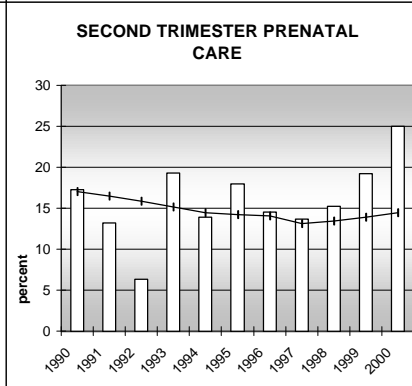

WASHINGTON COUNTY

POPULATION ESTIMATES (2001)

Juvenile Population	1,265
Total Population	4,965

POPULATION GROWTH (1990-2001)

	Percent	Rank
Juvenile Population	-2.7	55
Total Population	3.3	56

HEALTHY BIRTHS

KEY
 columns = County
 line = Colorado

WASHINGTON COUNTY

HEALTHY CHILDREN AND ADULTS

KEY
 columns = County
 line = Colorado

WASHINGTON COUNTY

CHILDREN SUCCEEDING IN SCHOOL

STABLE FAMILIES

WASHINGTON COUNTY