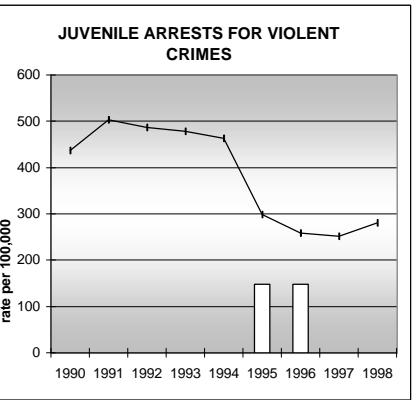

WASHINGTON COUNTY

POPULATION ESTIMATES (2001)

Juvenile Population	1,265
Total Population	4,965

POPULATION GROWTH (1990-2001)

	Percent	Rank
Juvenile Population	-2.7	55
Total Population	3.3	56

HEALTHY BIRTHS

KEY
 columns = County
 line = Colorado

WASHINGTON COUNTY

HEALTHY CHILDREN AND ADULTS

KEY
 columns = County
 line = Colorado

WASHINGTON COUNTY

CHILDREN SUCCEEDING IN SCHOOL

STABLE FAMILIES

WASHINGTON COUNTY

YOUNG PEOPLE AVOIDING TROUBLE

SAFE, SUPPORTIVE, AND ENGAGED COMMUNITIES

CENSUS INDICATOR

Households in Rental Properties (%)

CENSUS YEAR	CTY	CO
1990	16.5	32.0
2000	26.4	32.7

KEY
 columns = County
 line = Colorado