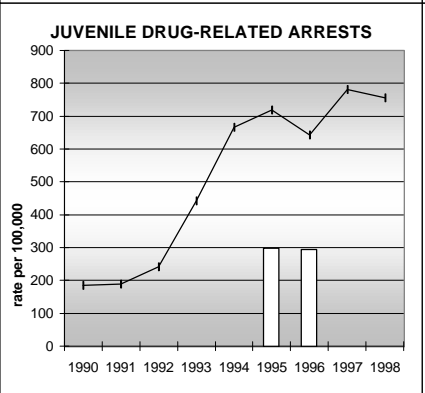

WASHINGTON COUNTY

POPULATION ESTIMATES (2001)

Juvenile Population	1,265
Total Population	4,965

POPULATION GROWTH (1990-2001)

	Percent	Rank
Juvenile Population	-2.7	55
Total Population	3.3	56

HEALTHY BIRTHS

KEY
 columns = County
 line = Colorado

WASHINGTON COUNTY

HEALTHY CHILDREN AND ADULTS

KEY
 columns = County
 line = Colorado

WASHINGTON COUNTY

CHILDREN SUCCEEDING IN SCHOOL

STABLE FAMILIES

WASHINGTON COUNTY