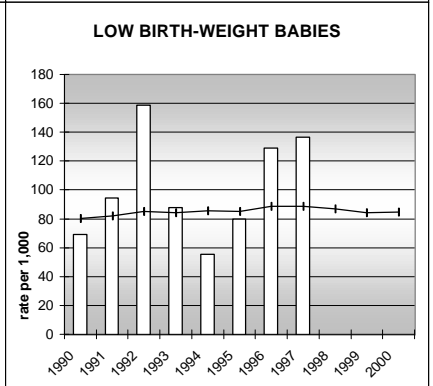

WASHINGTON COUNTY

POPULATION ESTIMATES (2001)

Juvenile Population	1,265
Total Population	4,965

POPULATION GROWTH (1990-2001)

	Percent	Rank
Juvenile Population	-2.7	55
Total Population	3.3	56

HEALTHY BIRTHS

KEY
 columns = County
 line = Colorado

WASHINGTON COUNTY

HEALTHY CHILDREN AND ADULTS

KEY
 columns = County
 line = Colorado

WASHINGTON COUNTY

CHILDREN SUCCEEDING IN SCHOOL

STABLE FAMILIES

WASHINGTON COUNTY