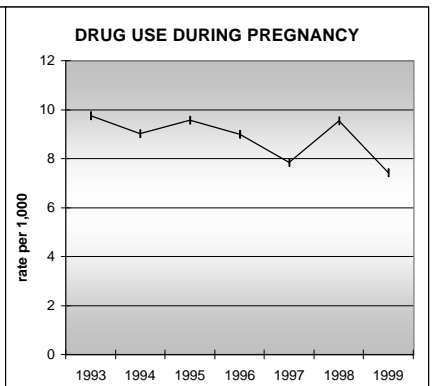

WASHINGTON COUNTY

POPULATION ESTIMATES (2001)

Juvenile Population	1,265
Total Population	4,965

POPULATION GROWTH (1990-2001)

	Percent	Rank
Juvenile Population	-2.7	55
Total Population	3.3	56

HEALTHY BIRTHS