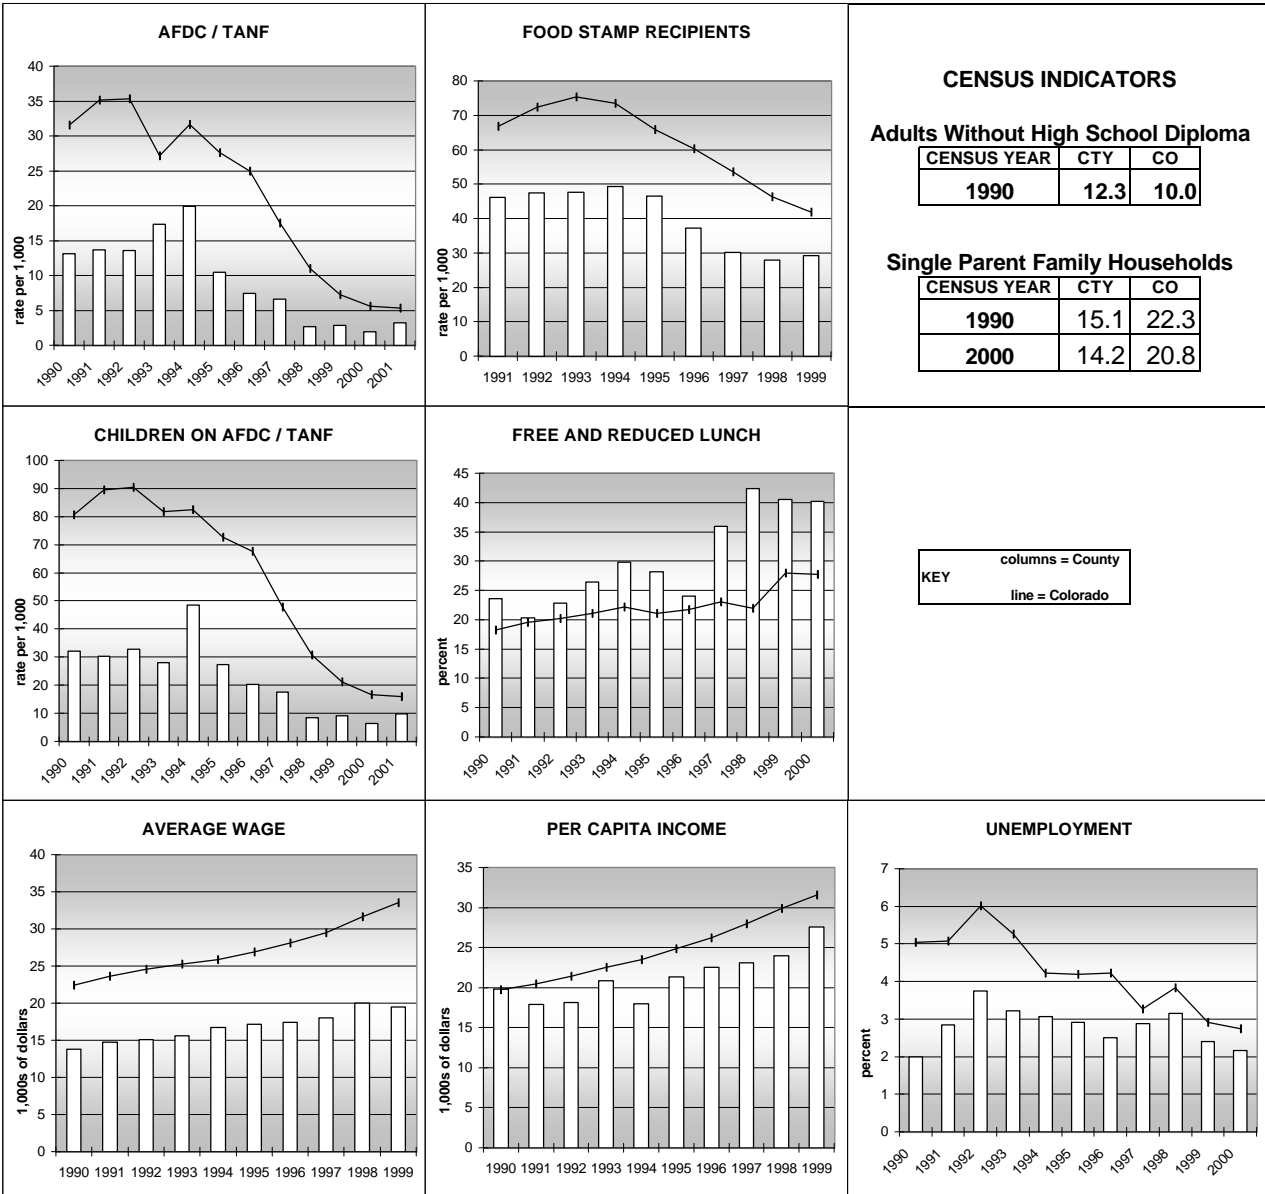

WASHINGTON COUNTY

POPULATION ESTIMATES (2001)

Juvenile Population	1,265
Total Population	4,965

POPULATION GROWTH (1990-2001)

	Percent	Rank
Juvenile Population	-2.7	55
Total Population	3.3	56

HEALTHY BIRTHS

KEY
 columns = County
 line = Colorado

WASHINGTON COUNTY

HEALTHY CHILDREN AND ADULTS

KEY
 columns = County
 line = Colorado

WASHINGTON COUNTY

CHILDREN SUCCEEDING IN SCHOOL

STABLE FAMILIES

WASHINGTON COUNTY

YOUNG PEOPLE AVOIDING TROUBLE

SAFE, SUPPORTIVE, AND ENGAGED COMMUNITIES

CENSUS INDICATOR

Households in Rental Properties (%)

CENSUS YEAR	CTY	CO
1990	16.5	32.0
2000	26.4	32.7

KEY
 columns = County
 line = Colorado

WASHINGTON COUNTY

FAMILIES WITH ADEQUATE INCOME

NOTES:
