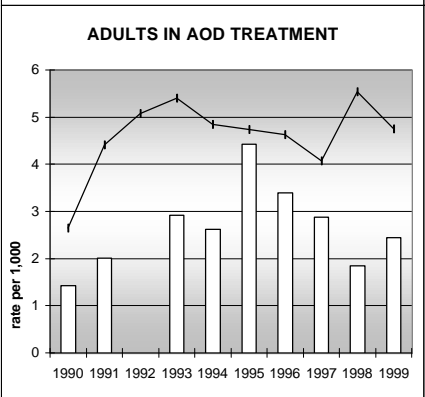

WASHINGTON COUNTY

POPULATION ESTIMATES (2001)

Juvenile Population	1,265
Total Population	4,965

POPULATION GROWTH (1990-2001)

	Percent	Rank
Juvenile Population	-2.7	55
Total Population	3.3	56

HEALTHY BIRTHS

KEY
 columns = County
 line = Colorado

WASHINGTON COUNTY

HEALTHY CHILDREN AND ADULTS

KEY
 columns = County
 line = Colorado

WASHINGTON COUNTY

CHILDREN SUCCEEDING IN SCHOOL

STABLE FAMILIES

WASHINGTON COUNTY