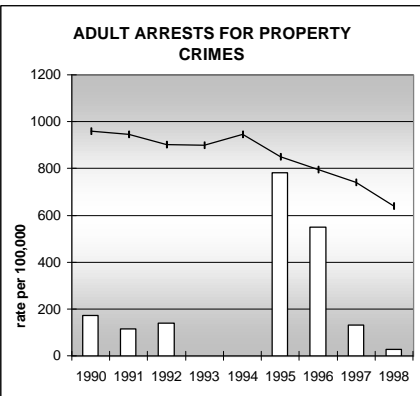

WASHINGTON COUNTY

POPULATION ESTIMATES (2001)

Juvenile Population	1,265
Total Population	4,965

POPULATION GROWTH (1990-2001)

	Percent	Rank
Juvenile Population	-2.7	55
Total Population	3.3	56

HEALTHY BIRTHS

KEY
 columns = County
 line = Colorado

WASHINGTON COUNTY

HEALTHY CHILDREN AND ADULTS

KEY
 columns = County
 line = Colorado

WASHINGTON COUNTY

CHILDREN SUCCEEDING IN SCHOOL

STABLE FAMILIES

WASHINGTON COUNTY

YOUNG PEOPLE AVOIDING TROUBLE

SAFE, SUPPORTIVE, AND ENGAGED COMMUNITIES

CENSUS INDICATOR

Households in Rental Properties (%)

CENSUS YEAR	CTY	CO
1990	16.5	32.0
2000	26.4	32.7

KEY
 columns = County
 line = Colorado