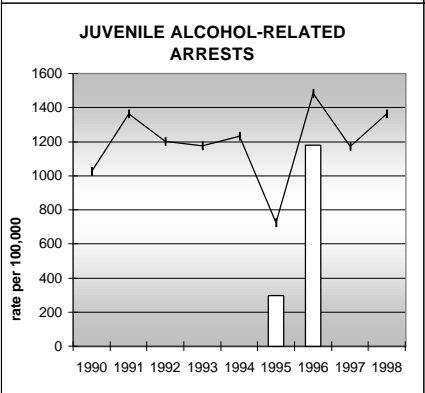

WASHINGTON COUNTY

POPULATION ESTIMATES (2001)

Juvenile Population	1,265
Total Population	4,965

POPULATION GROWTH (1990-2001)

	Percent	Rank
Juvenile Population	-2.7	55
Total Population	3.3	56

HEALTHY BIRTHS

KEY
 columns = County
 line = Colorado

WASHINGTON COUNTY

HEALTHY CHILDREN AND ADULTS

KEY
 columns = County
 line = Colorado

WASHINGTON COUNTY

CHILDREN SUCCEEDING IN SCHOOL

STABLE FAMILIES

WASHINGTON COUNTY