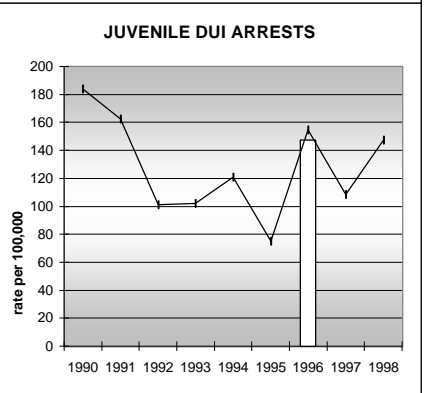

WASHINGTON COUNTY

POPULATION ESTIMATES (2001)

Juvenile Population	1,265
Total Population	4,965

POPULATION GROWTH (1990-2001)

	Percent	Rank
Juvenile Population	-2.7	55
Total Population	3.3	56

HEALTHY BIRTHS

KEY
 columns = County
 line = Colorado

WASHINGTON COUNTY

HEALTHY CHILDREN AND ADULTS

KEY
 columns = County
 line = Colorado

WASHINGTON COUNTY

CHILDREN SUCCEEDING IN SCHOOL

STABLE FAMILIES

WASHINGTON COUNTY