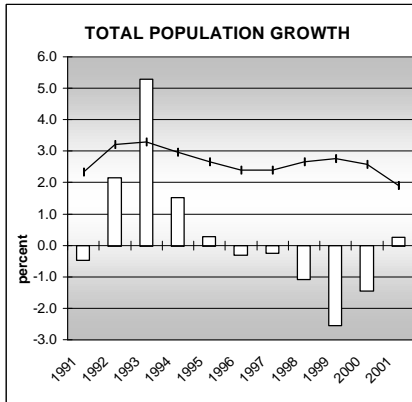

WASHINGTON COUNTY

POPULATION ESTIMATES (2001)

Juvenile Population	1,265
Total Population	4,965

POPULATION GROWTH (1990-2001)

	Percent	Rank
Juvenile Population	-2.7	55
Total Population	3.3	56

HEALTHY BIRTHS