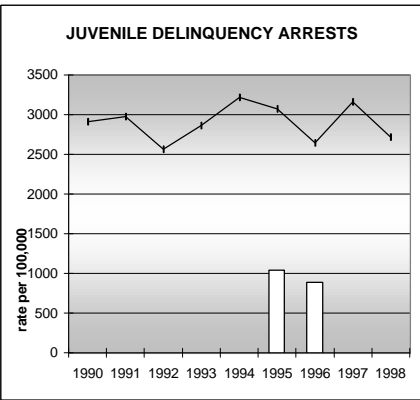

WASHINGTON COUNTY

POPULATION ESTIMATES (2001)

Juvenile Population	1,265
Total Population	4,965

POPULATION GROWTH (1990-2001)

	Percent	Rank
Juvenile Population	-2.7	55
Total Population	3.3	56

HEALTHY BIRTHS

KEY
 columns = County
 line = Colorado

WASHINGTON COUNTY

HEALTHY CHILDREN AND ADULTS

KEY
 columns = County
 line = Colorado

WASHINGTON COUNTY

CHILDREN SUCCEEDING IN SCHOOL

STABLE FAMILIES

WASHINGTON COUNTY

YOUNG PEOPLE AVOIDING TROUBLE

SAFE, SUPPORTIVE, AND ENGAGED COMMUNITIES

CENSUS INDICATOR

Households in Rental Properties (%)

CENSUS YEAR	CTY	CO
1990	16.5	32.0
2000	26.4	32.7

KEY
 columns = County
 line = Colorado