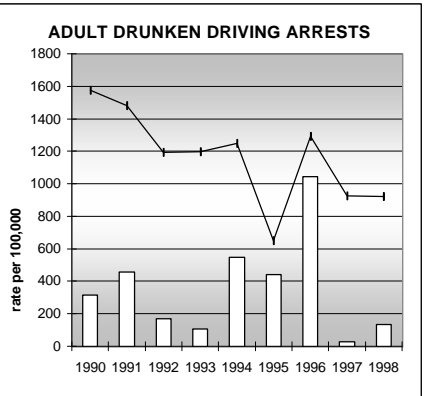

WASHINGTON COUNTY

POPULATION ESTIMATES (2001)

Juvenile Population	1,265
Total Population	4,965

POPULATION GROWTH (1990-2001)

	Percent	Rank
Juvenile Population	-2.7	55
Total Population	3.3	56

HEALTHY BIRTHS

KEY
 columns = County
 line = Colorado

WASHINGTON COUNTY

HEALTHY CHILDREN AND ADULTS

KEY
 columns = County
 line = Colorado

WASHINGTON COUNTY

CHILDREN SUCCEEDING IN SCHOOL

STABLE FAMILIES

WASHINGTON COUNTY