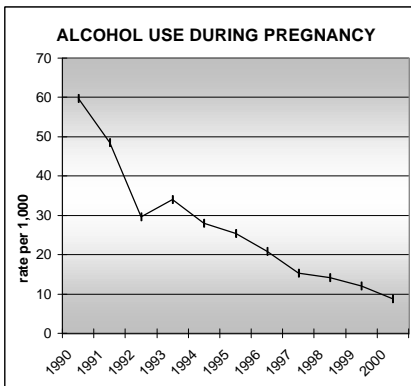

WASHINGTON COUNTY

POPULATION ESTIMATES (2001)

Juvenile Population	1,265
Total Population	4,965

POPULATION GROWTH (1990-2001)

	Percent	Rank
Juvenile Population	-2.7	55
Total Population	3.3	56

HEALTHY BIRTHS