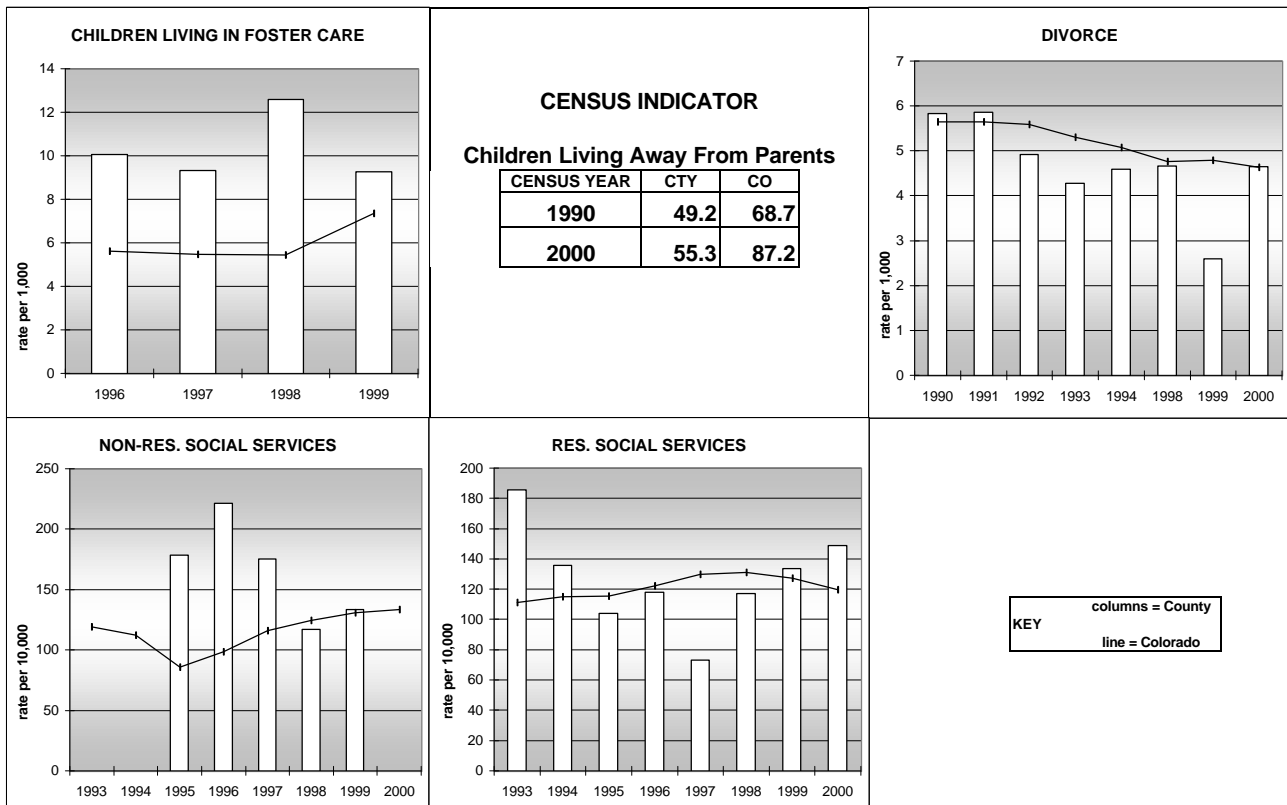

WASHINGTON COUNTY

POPULATION ESTIMATES (2001)

Juvenile Population	1,265
Total Population	4,965

POPULATION GROWTH (1990-2001)

	Percent	Rank
Juvenile Population	-2.7	55
Total Population	3.3	56

HEALTHY BIRTHS

KEY
 columns = County
 line = Colorado

WASHINGTON COUNTY

HEALTHY CHILDREN AND ADULTS

KEY
 columns = County
 line = Colorado

WASHINGTON COUNTY

CHILDREN SUCCEEDING IN SCHOOL

STABLE FAMILIES

WASHINGTON COUNTY

YOUNG PEOPLE AVOIDING TROUBLE

SAFE, SUPPORTIVE, AND ENGAGED COMMUNITIES

CENSUS INDICATOR

Households in Rental Properties (%)

CENSUS YEAR	CTY	CO
1990	16.5	32.0
2000	26.4	32.7

KEY
 columns = County
 line = Colorado

WASHINGTON COUNTY

FAMILIES WITH ADEQUATE INCOME

NOTES:
