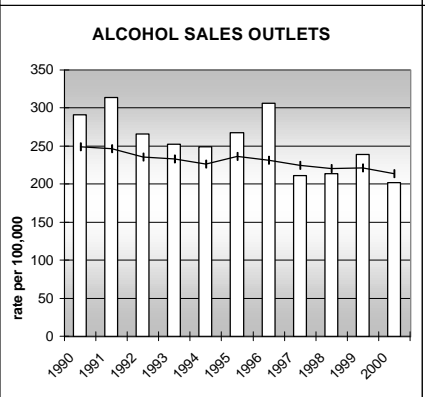

WASHINGTON COUNTY

HEALTHY CHILDREN AND ADULTS

KEY
columns = County
line = Colorado