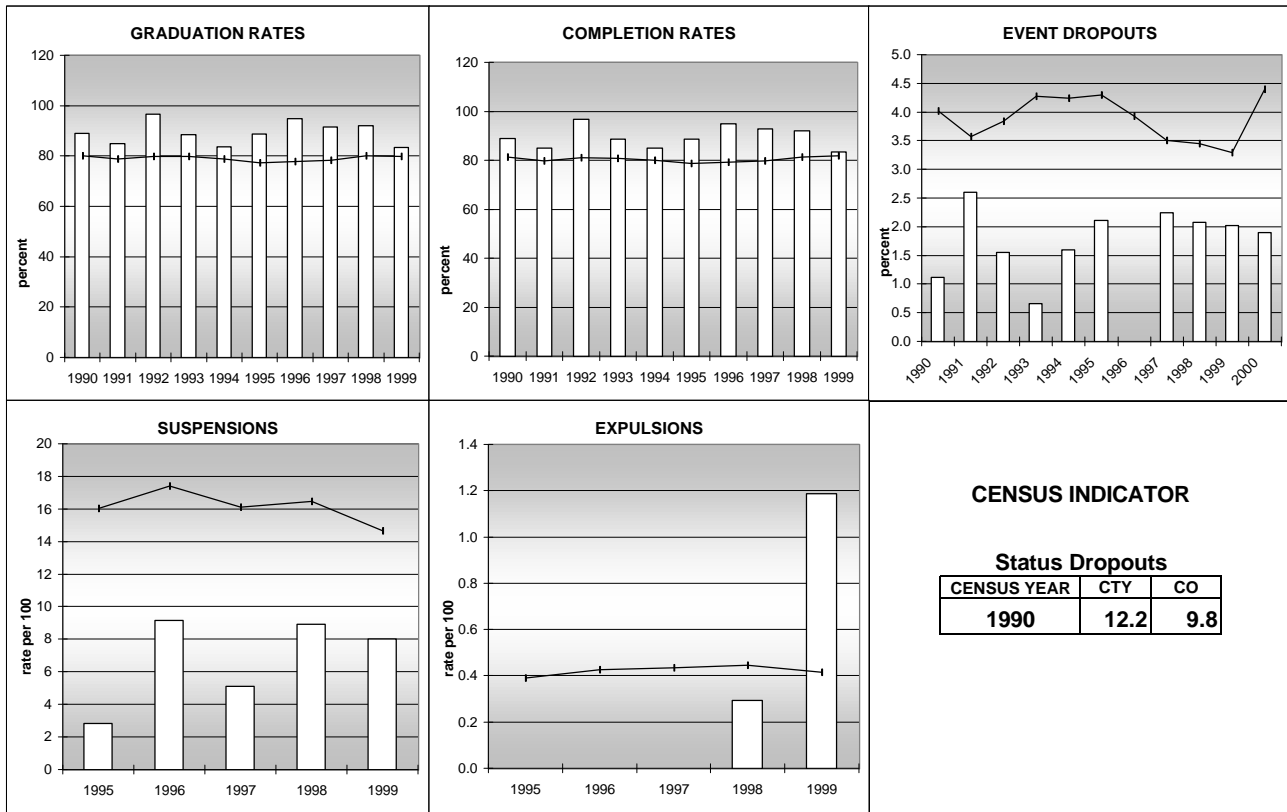

WASHINGTON COUNTY

POPULATION ESTIMATES (2001)

Juvenile Population	1,265
Total Population	4,965

POPULATION GROWTH (1990-2001)

	Percent	Rank
Juvenile Population	-2.7	55
Total Population	3.3	56

HEALTHY BIRTHS

KEY
 columns = County
 line = Colorado

WASHINGTON COUNTY

HEALTHY CHILDREN AND ADULTS

KEY
 columns = County
 line = Colorado

WASHINGTON COUNTY

CHILDREN SUCCEEDING IN SCHOOL

STABLE FAMILIES

WASHINGTON COUNTY

YOUNG PEOPLE AVOIDING TROUBLE

SAFE, SUPPORTIVE, AND ENGAGED COMMUNITIES

CENSUS INDICATOR

Households in Rental Properties (%)

CENSUS YEAR	CTY	CO
1990	16.5	32.0
2000	26.4	32.7

KEY
 columns = County
 line = Colorado