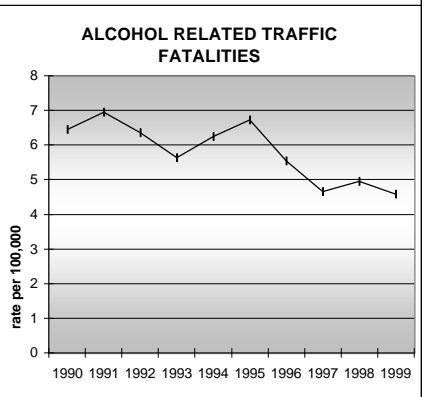

WASHINGTON COUNTY

POPULATION ESTIMATES (2001)

Juvenile Population	1,265
Total Population	4,965

POPULATION GROWTH (1990-2001)

	Percent	Rank
Juvenile Population	-2.7	55
Total Population	3.3	56

HEALTHY BIRTHS

KEY
 columns = County
 line = Colorado

WASHINGTON COUNTY

HEALTHY CHILDREN AND ADULTS

KEY
 columns = County
 line = Colorado

WASHINGTON COUNTY

CHILDREN SUCCEEDING IN SCHOOL

STABLE FAMILIES

WASHINGTON COUNTY