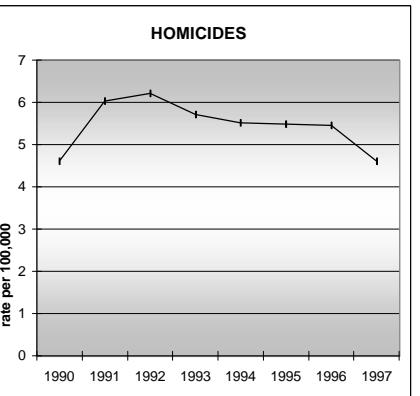

WASHINGTON COUNTY

POPULATION ESTIMATES (2001)

Juvenile Population	1,265
Total Population	4,965

POPULATION GROWTH (1990-2001)

	Percent	Rank
Juvenile Population	-2.7	55
Total Population	3.3	56

HEALTHY BIRTHS

KEY
 columns = County
 line = Colorado

WASHINGTON COUNTY

HEALTHY CHILDREN AND ADULTS

KEY
 columns = County
 line = Colorado

WASHINGTON COUNTY

CHILDREN SUCCEEDING IN SCHOOL

STABLE FAMILIES

WASHINGTON COUNTY

YOUNG PEOPLE AVOIDING TROUBLE

SAFE, SUPPORTIVE, AND ENGAGED COMMUNITIES

CENSUS INDICATOR

Households in Rental Properties (%)

CENSUS YEAR	CTY	CO
1990	16.5	32.0
2000	26.4	32.7

KEY
 columns = County
 line = Colorado