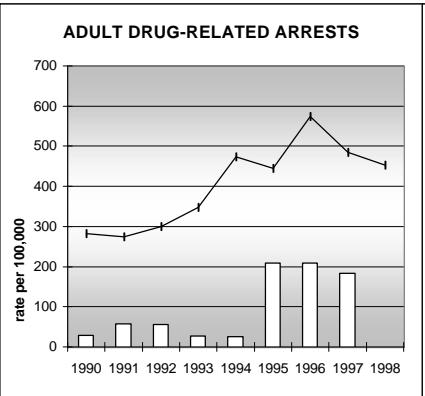

WASHINGTON COUNTY

POPULATION ESTIMATES (2001)

Juvenile Population	1,265
Total Population	4,965

POPULATION GROWTH (1990-2001)

	Percent	Rank
Juvenile Population	-2.7	55
Total Population	3.3	56

HEALTHY BIRTHS

KEY
 columns = County
 line = Colorado

WASHINGTON COUNTY

HEALTHY CHILDREN AND ADULTS

KEY
 columns = County
 line = Colorado

WASHINGTON COUNTY

CHILDREN SUCCEEDING IN SCHOOL

STABLE FAMILIES

WASHINGTON COUNTY