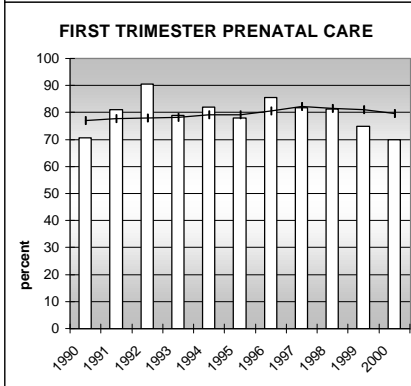

WASHINGTON COUNTY

POPULATION ESTIMATES (2001)

Juvenile Population	1,265
Total Population	4,965

POPULATION GROWTH (1990-2001)

	Percent	Rank
Juvenile Population	-2.7	55
Total Population	3.3	56

HEALTHY BIRTHS

KEY
 columns = County
 line = Colorado

WASHINGTON COUNTY

HEALTHY CHILDREN AND ADULTS

KEY
 columns = County
 line = Colorado

WASHINGTON COUNTY

CHILDREN SUCCEEDING IN SCHOOL

STABLE FAMILIES

WASHINGTON COUNTY