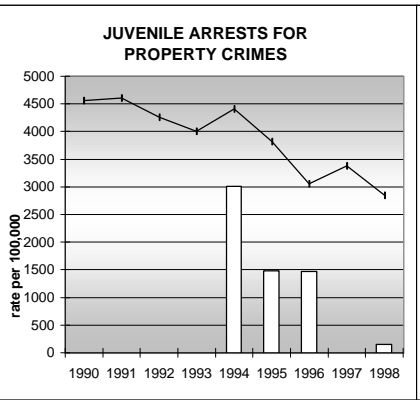

WASHINGTON COUNTY

POPULATION ESTIMATES (2001)

Juvenile Population	1,265
Total Population	4,965

POPULATION GROWTH (1990-2001)

	Percent	Rank
Juvenile Population	-2.7	55
Total Population	3.3	56

HEALTHY BIRTHS

KEY
 columns = County
 line = Colorado

WASHINGTON COUNTY

HEALTHY CHILDREN AND ADULTS

KEY
 columns = County
 line = Colorado

WASHINGTON COUNTY

CHILDREN SUCCEEDING IN SCHOOL

STABLE FAMILIES

WASHINGTON COUNTY

YOUNG PEOPLE AVOIDING TROUBLE

SAFE, SUPPORTIVE, AND ENGAGED COMMUNITIES

CENSUS INDICATOR

Households in Rental Properties (%)

CENSUS YEAR	CTY	CO
1990	16.5	32.0
2000	26.4	32.7

KEY
 columns = County
 line = Colorado