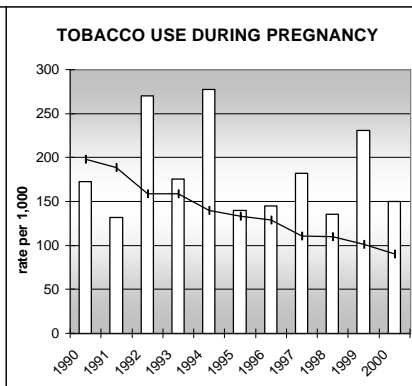

WASHINGTON COUNTY

POPULATION ESTIMATES (2001)

Juvenile Population	1,265
Total Population	4,965

POPULATION GROWTH (1990-2001)

	Percent	Rank
Juvenile Population	-2.7	55
Total Population	3.3	56

HEALTHY BIRTHS