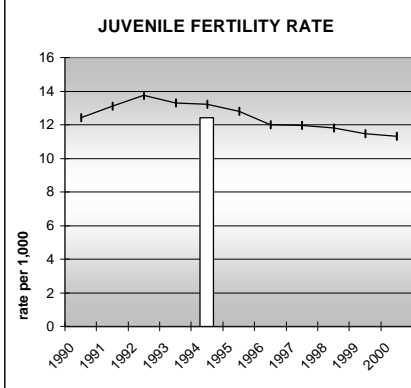

WASHINGTON COUNTY

POPULATION ESTIMATES (2001)

Juvenile Population	1,265
Total Population	4,965

POPULATION GROWTH (1990-2001)

	Percent	Rank
Juvenile Population	-2.7	55
Total Population	3.3	56

HEALTHY BIRTHS