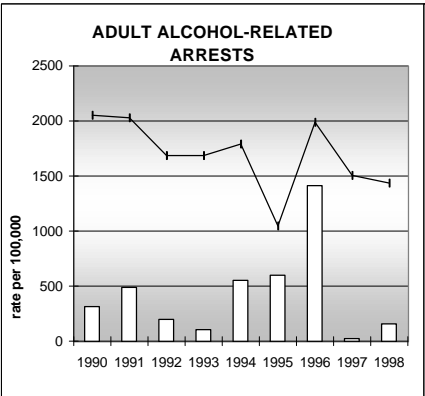

WASHINGTON COUNTY

POPULATION ESTIMATES (2001)

Juvenile Population	1,265
Total Population	4,965

POPULATION GROWTH (1990-2001)

	Percent	Rank
Juvenile Population	-2.7	55
Total Population	3.3	56

HEALTHY BIRTHS

KEY
 columns = County
 line = Colorado

WASHINGTON COUNTY

HEALTHY CHILDREN AND ADULTS

KEY
 columns = County
 line = Colorado

WASHINGTON COUNTY

CHILDREN SUCCEEDING IN SCHOOL

STABLE FAMILIES

WASHINGTON COUNTY