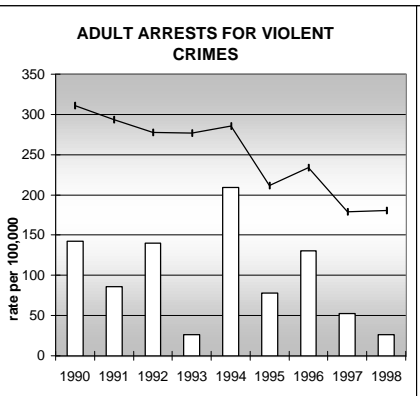

WASHINGTON COUNTY

POPULATION ESTIMATES (2001)

Juvenile Population	1,265
Total Population	4,965

POPULATION GROWTH (1990-2001)

	Percent	Rank
Juvenile Population	-2.7	55
Total Population	3.3	56

HEALTHY BIRTHS

KEY
 columns = County
 line = Colorado

WASHINGTON COUNTY

HEALTHY CHILDREN AND ADULTS

KEY
 columns = County
 line = Colorado

WASHINGTON COUNTY

CHILDREN SUCCEEDING IN SCHOOL

STABLE FAMILIES

WASHINGTON COUNTY

YOUNG PEOPLE AVOIDING TROUBLE

SAFE, SUPPORTIVE, AND ENGAGED COMMUNITIES

CENSUS INDICATOR

Households in Rental Properties (%)

CENSUS YEAR	CTY	CO
1990	16.5	32.0
2000	26.4	32.7

KEY
 columns = County
 line = Colorado