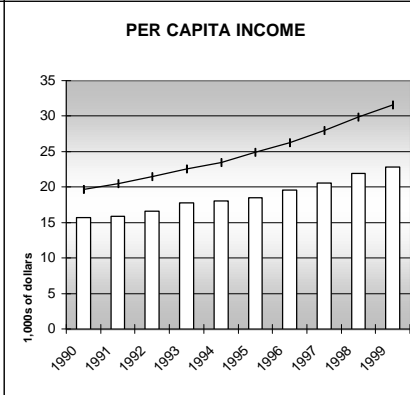

SAFE, SUPPORTIVE, AND ENGAGED COMMUNITIES

CENSUS INDICATOR

Households in Rental Properties (%)

CENSUS YEAR	CTY	CO
1990	33.0	32.0
2000	31.4	32.7

KEY
 columns = County
 line = Colorado

WELD COUNTY

FAMILIES WITH ADEQUATE INCOME

CENSUS INDICATORS

Adults Without High School Diploma

CENSUS YEAR	CTY	CO
1990	13.0	10.0

Single Parent Family Households

CENSUS YEAR	CTY	CO
1990	20.7	22.3
2000	19.5	20.8

KEY

columns = County
line = Colorado

NOTES:
