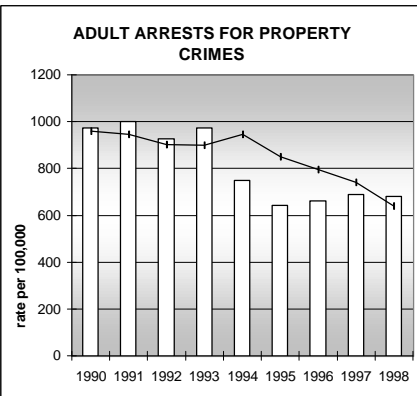

WELD COUNTY

POPULATION ESTIMATES (2001)

Juvenile Population	52,646
Total Population	188,295

POPULATION GROWTH (1990-2001)

	Percent	Rank
Juvenile Population	41.4	14
Total Population	42.7	18

HEALTHY BIRTHS

columns = County
 KEY
 line = Colorado

WELD COUNTY

HEALTHY CHILDREN AND ADULTS

KEY
 columns = County
 line = Colorado

WELD COUNTY

CHILDREN SUCCEEDING IN SCHOOL

STABLE FAMILIES

WELD COUNTY

YOUNG PEOPLE AVOIDING TROUBLE

SAFE, SUPPORTIVE, AND ENGAGED COMMUNITIES

CENSUS INDICATOR

Households in Rental Properties (%)

CENSUS YEAR	CTY	CO
1990	33.0	32.0
2000	31.4	32.7

KEY
 columns = County
 line = Colorado

WELD COUNTY

FAMILIES WITH ADEQUATE INCOME