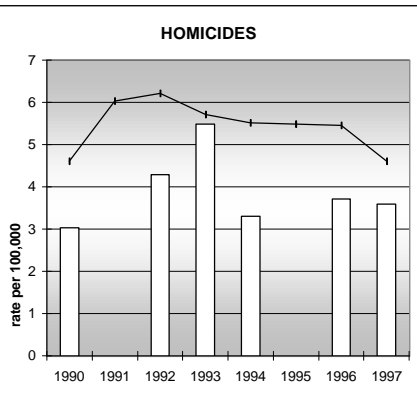

WELD COUNTY

POPULATION ESTIMATES (2001)

Juvenile Population	52,646
Total Population	188,295

POPULATION GROWTH (1990-2001)

	Percent	Rank
Juvenile Population	41.4	14
Total Population	42.7	18

HEALTHY BIRTHS

columns = County
 KEY
 line = Colorado

WELD COUNTY

HEALTHY CHILDREN AND ADULTS

KEY
 columns = County
 line = Colorado

WELD COUNTY

CHILDREN SUCCEEDING IN SCHOOL

STABLE FAMILIES

WELD COUNTY

YOUNG PEOPLE AVOIDING TROUBLE

SAFE, SUPPORTIVE, AND ENGAGED COMMUNITIES

CENSUS INDICATOR

Households in Rental Properties (%)

CENSUS YEAR	CTY	CO
1990	33.0	32.0
2000	31.4	32.7

KEY
 columns = County
 line = Colorado

WELD COUNTY

FAMILIES WITH ADEQUATE INCOME