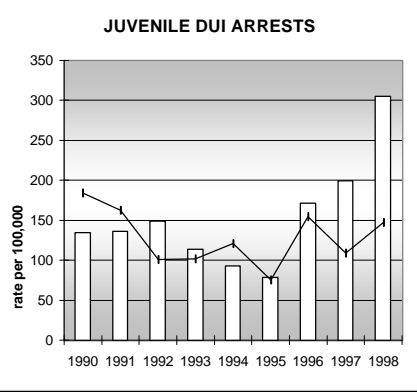

WELD COUNTY

POPULATION ESTIMATES (2001)

Juvenile Population	52,646
Total Population	188,295

POPULATION GROWTH (1990-2001)

	Percent	Rank
Juvenile Population	41.4	14
Total Population	42.7	18

HEALTHY BIRTHS

columns = County
 KEY
 line = Colorado

WELD COUNTY

HEALTHY CHILDREN AND ADULTS

KEY
 columns = County
 line = Colorado

WELD COUNTY

CHILDREN SUCCEEDING IN SCHOOL

STABLE FAMILIES

WELD COUNTY

YOUNG PEOPLE AVOIDING TROUBLE