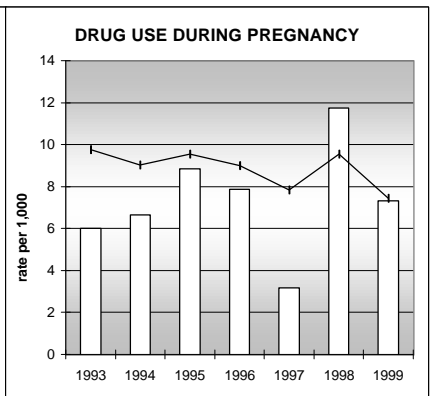

WELD COUNTY

POPULATION ESTIMATES (2001)

Juvenile Population	52,646
Total Population	188,295

POPULATION GROWTH (1990-2001)

	Percent	Rank
Juvenile Population	41.4	14
Total Population	42.7	18

HEALTHY BIRTHS

columns = County
 KEY
 line = Colorado

WELD COUNTY

HEALTHY CHILDREN AND ADULTS

KEY
 columns = County
 line = Colorado

WELD COUNTY

CHILDREN SUCCEEDING IN SCHOOL

STABLE FAMILIES

WELD COUNTY

YOUNG PEOPLE AVOIDING TROUBLE