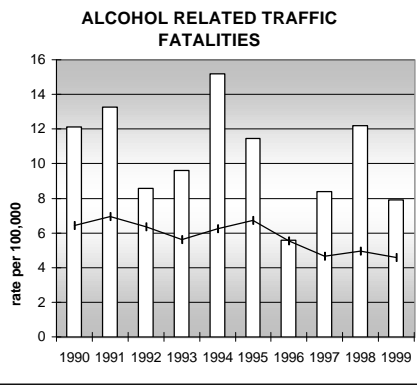

WELD COUNTY

POPULATION ESTIMATES (2001)

Juvenile Population	52,646
Total Population	188,295

POPULATION GROWTH (1990-2001)

	Percent	Rank
Juvenile Population	41.4	14
Total Population	42.7	18

HEALTHY BIRTHS

columns = County
 KEY
 line = Colorado

WELD COUNTY

HEALTHY CHILDREN AND ADULTS

KEY
 columns = County
 line = Colorado

WELD COUNTY

CHILDREN SUCCEEDING IN SCHOOL

STABLE FAMILIES

WELD COUNTY

YOUNG PEOPLE AVOIDING TROUBLE