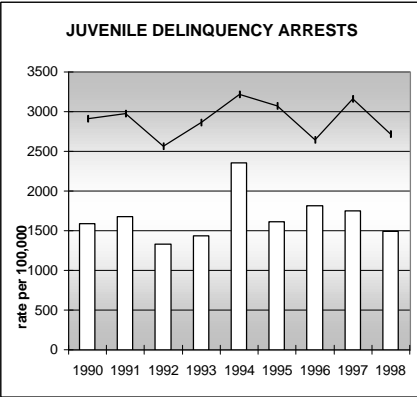

WELD COUNTY

POPULATION ESTIMATES (2001)

Juvenile Population	52,646
Total Population	188,295

POPULATION GROWTH (1990-2001)

	Percent	Rank
Juvenile Population	41.4	14
Total Population	42.7	18

HEALTHY BIRTHS

columns = County
 KEY
 line = Colorado

WELD COUNTY

HEALTHY CHILDREN AND ADULTS

KEY
 columns = County
 line = Colorado

WELD COUNTY

CHILDREN SUCCEEDING IN SCHOOL

STABLE FAMILIES

WELD COUNTY

YOUNG PEOPLE AVOIDING TROUBLE

SAFE, SUPPORTIVE, AND ENGAGED COMMUNITIES

CENSUS INDICATOR

Households in Rental Properties (%)

CENSUS YEAR	CTY	CO
1990	33.0	32.0
2000	31.4	32.7

KEY
 columns = County
 line = Colorado

WELD COUNTY

FAMILIES WITH ADEQUATE INCOME