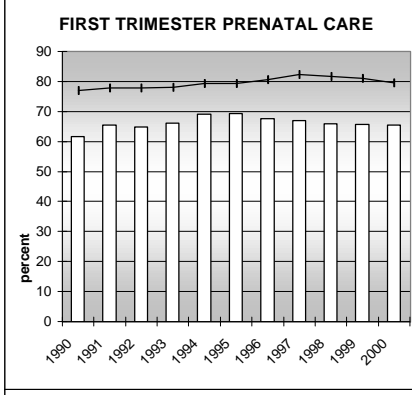

WELD COUNTY

POPULATION ESTIMATES (2001)

Juvenile Population	52,646
Total Population	188,295

POPULATION GROWTH (1990-2001)

	Percent	Rank
Juvenile Population	41.4	14
Total Population	42.7	18

HEALTHY BIRTHS

columns = County
 KEY
 line = Colorado

WELD COUNTY

HEALTHY CHILDREN AND ADULTS

KEY
 columns = County
 line = Colorado

WELD COUNTY

CHILDREN SUCCEEDING IN SCHOOL

STABLE FAMILIES

WELD COUNTY

YOUNG PEOPLE AVOIDING TROUBLE