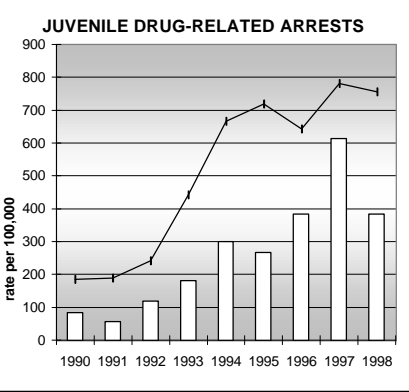

WELD COUNTY

POPULATION ESTIMATES (2001)

Juvenile Population	52,646
Total Population	188,295

POPULATION GROWTH (1990-2001)

	Percent	Rank
Juvenile Population	41.4	14
Total Population	42.7	18

HEALTHY BIRTHS

columns = County
 KEY
 line = Colorado

WELD COUNTY

HEALTHY CHILDREN AND ADULTS

KEY
 columns = County
 line = Colorado

WELD COUNTY

CHILDREN SUCCEEDING IN SCHOOL

STABLE FAMILIES

WELD COUNTY

YOUNG PEOPLE AVOIDING TROUBLE