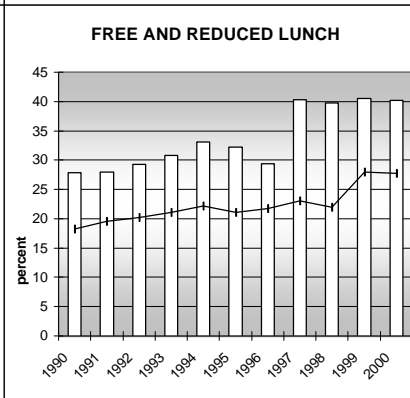

KEY

columns = County
line = Colorado