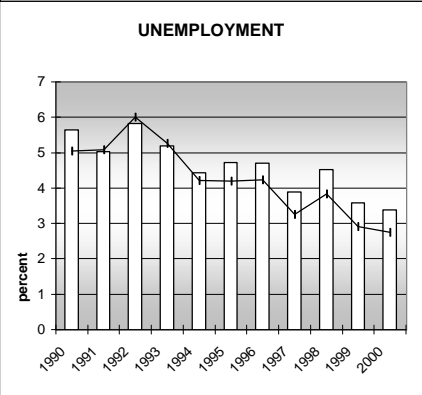

SAFE, SUPPORTIVE, AND ENGAGED COMMUNITIES

CENSUS INDICATOR

Households in Rental Properties (%)

CENSUS YEAR	CTY	CO
1990	33.0	32.0
2000	31.4	32.7

KEY
 columns = County
 line = Colorado

WELD COUNTY

FAMILIES WITH ADEQUATE INCOME

CENSUS INDICATORS

Adults Without High School Diploma

CENSUS YEAR	CTY	CO
1990	13.0	10.0

Single Parent Family Households

CENSUS YEAR	CTY	CO
1990	20.7	22.3
2000	19.5	20.8

KEY

columns = County
line = Colorado

NOTES:
