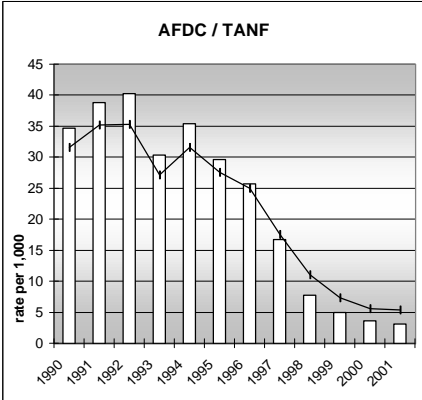

SAFE, SUPPORTIVE, AND ENGAGED COMMUNITIES

CENSUS INDICATOR

Households in Rental Properties (%)

CENSUS YEAR	CTY	CO
1990	33.0	32.0
2000	31.4	32.7

KEY
 columns = County
 line = Colorado

WELD COUNTY

FAMILIES WITH ADEQUATE INCOME