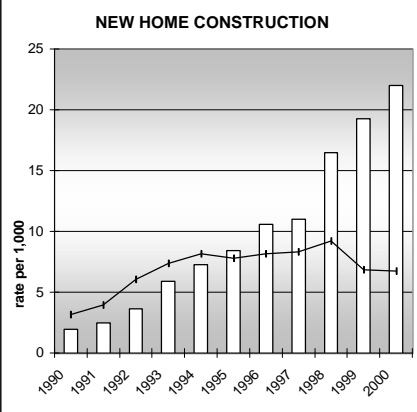

WELD COUNTY

POPULATION ESTIMATES (2001)

Juvenile Population	52,646
Total Population	188,295

POPULATION GROWTH (1990-2001)

	Percent	Rank
Juvenile Population	41.4	14
Total Population	42.7	18

HEALTHY BIRTHS

columns = County
 KEY
 line = Colorado

WELD COUNTY

HEALTHY CHILDREN AND ADULTS

KEY
 columns = County
 line = Colorado

WELD COUNTY

CHILDREN SUCCEEDING IN SCHOOL

STABLE FAMILIES

WELD COUNTY

YOUNG PEOPLE AVOIDING TROUBLE

SAFE, SUPPORTIVE, AND ENGAGED COMMUNITIES

CENSUS INDICATOR

Households in Rental Properties (%)

CENSUS YEAR	CTY	CO
1990	33.0	32.0
2000	31.4	32.7

KEY
 columns = County
 line = Colorado

WELD COUNTY

FAMILIES WITH ADEQUATE INCOME