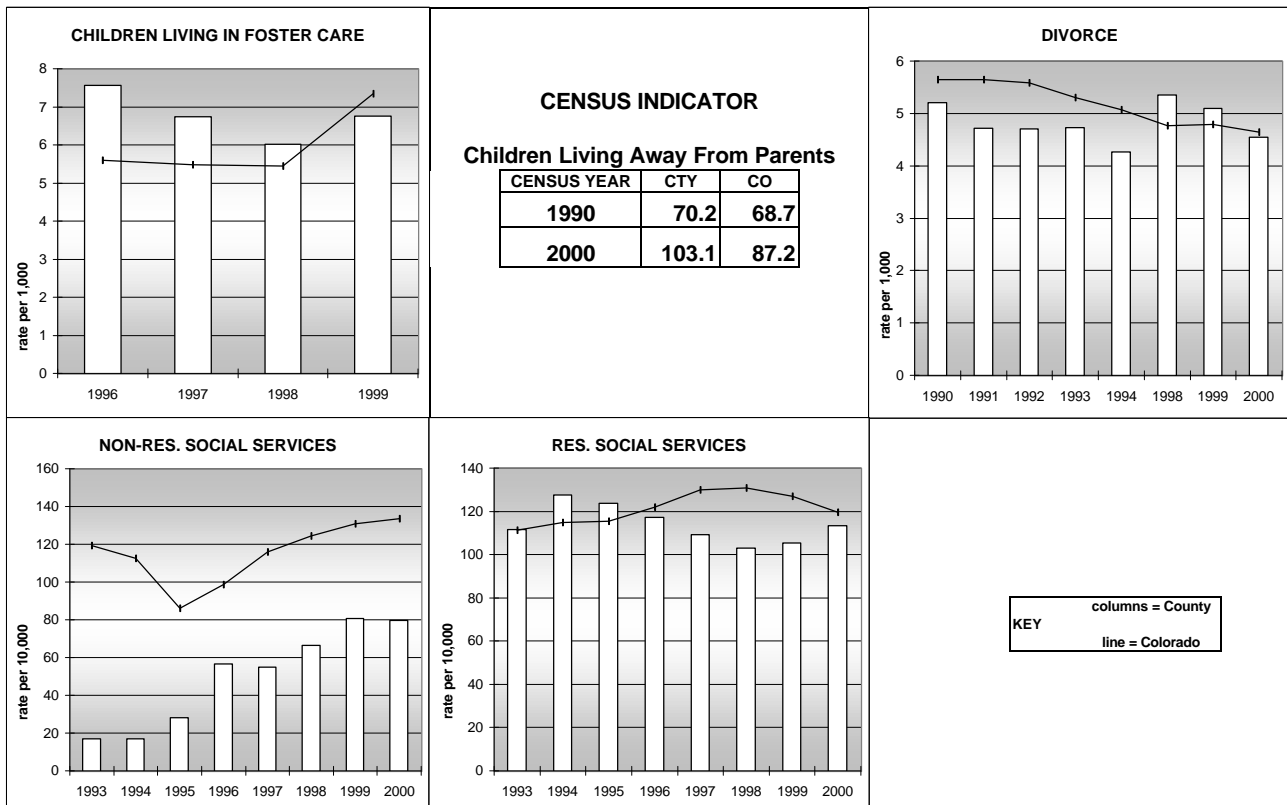

WELD COUNTY

POPULATION ESTIMATES (2001)

Juvenile Population	52,646
Total Population	188,295

POPULATION GROWTH (1990-2001)

	Percent	Rank
Juvenile Population	41.4	14
Total Population	42.7	18

HEALTHY BIRTHS

columns = County
 KEY
 line = Colorado

WELD COUNTY

HEALTHY CHILDREN AND ADULTS

KEY
 columns = County
 line = Colorado

WELD COUNTY

CHILDREN SUCCEEDING IN SCHOOL

STABLE FAMILIES

WELD COUNTY

YOUNG PEOPLE AVOIDING TROUBLE

SAFE, SUPPORTIVE, AND ENGAGED COMMUNITIES

CENSUS INDICATOR

Households in Rental Properties (%)

CENSUS YEAR	CTY	CO
1990	33.0	32.0
2000	31.4	32.7

KEY
 columns = County
 line = Colorado

WELD COUNTY

FAMILIES WITH ADEQUATE INCOME