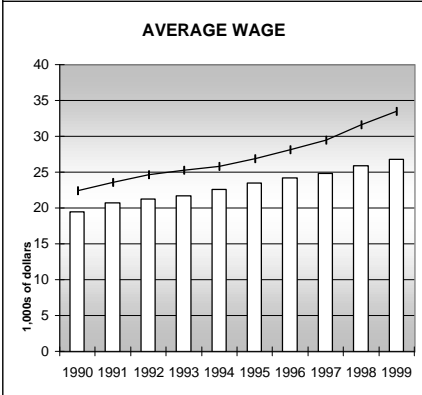

SAFE, SUPPORTIVE, AND ENGAGED COMMUNITIES

CENSUS INDICATOR

Households in Rental Properties (%)

CENSUS YEAR	CTY	CO
1990	33.0	32.0
2000	31.4	32.7

KEY
 columns = County
 line = Colorado

WELD COUNTY

FAMILIES WITH ADEQUATE INCOME

CENSUS INDICATORS

Adults Without High School Diploma

CENSUS YEAR	CTY	CO
1990	13.0	10.0

Single Parent Family Households

CENSUS YEAR	CTY	CO
1990	20.7	22.3
2000	19.5	20.8

KEY

columns = County
line = Colorado

NOTES:
