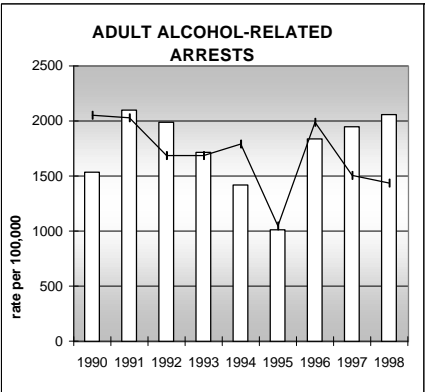

WELD COUNTY

POPULATION ESTIMATES (2001)

Juvenile Population	52,646
Total Population	188,295

POPULATION GROWTH (1990-2001)

	Percent	Rank
Juvenile Population	41.4	14
Total Population	42.7	18

HEALTHY BIRTHS

columns = County
 KEY
 line = Colorado

WELD COUNTY

HEALTHY CHILDREN AND ADULTS

KEY
 columns = County
 line = Colorado

WELD COUNTY

CHILDREN SUCCEEDING IN SCHOOL

STABLE FAMILIES

WELD COUNTY

YOUNG PEOPLE AVOIDING TROUBLE