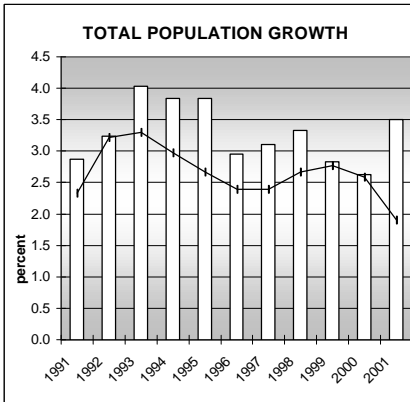

WELD COUNTY

POPULATION ESTIMATES (2001)

Juvenile Population	52,646
Total Population	188,295

POPULATION GROWTH (1990-2001)

	Percent	Rank
Juvenile Population	41.4	14
Total Population	42.7	18

HEALTHY BIRTHS

columns = County
 KEY
 line = Colorado

WELD COUNTY

HEALTHY CHILDREN AND ADULTS

KEY
 columns = County
 line = Colorado

WELD COUNTY

CHILDREN SUCCEEDING IN SCHOOL

STABLE FAMILIES

WELD COUNTY

YOUNG PEOPLE AVOIDING TROUBLE