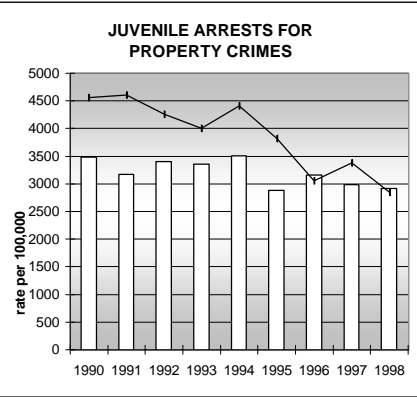

WELD COUNTY

POPULATION ESTIMATES (2001)

Juvenile Population	52,646
Total Population	188,295

POPULATION GROWTH (1990-2001)

	Percent	Rank
Juvenile Population	41.4	14
Total Population	42.7	18

HEALTHY BIRTHS

columns = County
 KEY
 line = Colorado

WELD COUNTY

HEALTHY CHILDREN AND ADULTS

KEY
 columns = County
 line = Colorado

WELD COUNTY

CHILDREN SUCCEEDING IN SCHOOL

STABLE FAMILIES

WELD COUNTY

YOUNG PEOPLE AVOIDING TROUBLE

SAFE, SUPPORTIVE, AND ENGAGED COMMUNITIES

CENSUS INDICATOR

Households in Rental Properties (%)

CENSUS YEAR	CTY	CO
1990	33.0	32.0
2000	31.4	32.7

KEY
 columns = County
 line = Colorado

WELD COUNTY

FAMILIES WITH ADEQUATE INCOME