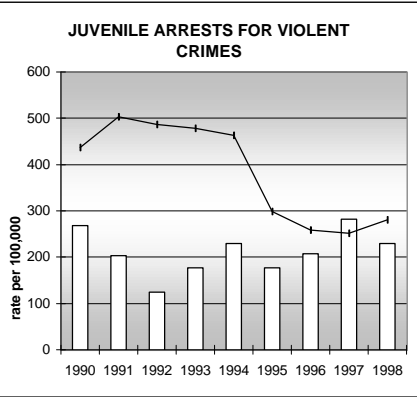

WELD COUNTY

POPULATION ESTIMATES (2001)

Juvenile Population	52,646
Total Population	188,295

POPULATION GROWTH (1990-2001)

	Percent	Rank
Juvenile Population	41.4	14
Total Population	42.7	18

HEALTHY BIRTHS

columns = County
 KEY
 line = Colorado

WELD COUNTY

HEALTHY CHILDREN AND ADULTS

KEY
 columns = County
 line = Colorado

WELD COUNTY

CHILDREN SUCCEEDING IN SCHOOL

STABLE FAMILIES

WELD COUNTY

YOUNG PEOPLE AVOIDING TROUBLE

SAFE, SUPPORTIVE, AND ENGAGED COMMUNITIES

CENSUS INDICATOR

Households in Rental Properties (%)

CENSUS YEAR	CTY	CO
1990	33.0	32.0
2000	31.4	32.7

KEY
 columns = County
 line = Colorado

WELD COUNTY

FAMILIES WITH ADEQUATE INCOME