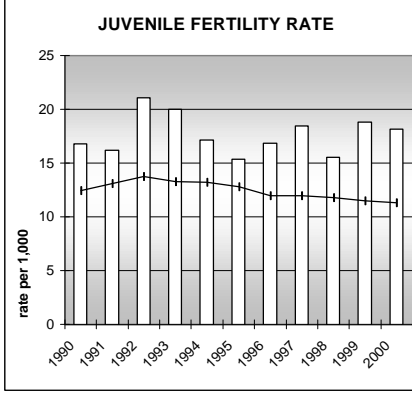

WELD COUNTY

POPULATION ESTIMATES (2001)

Juvenile Population	52,646
Total Population	188,295

POPULATION GROWTH (1990-2001)

	Percent	Rank
Juvenile Population	41.4	14
Total Population	42.7	18

HEALTHY BIRTHS

columns = County
 KEY
 line = Colorado

WELD COUNTY

HEALTHY CHILDREN AND ADULTS

KEY
 columns = County
 line = Colorado

WELD COUNTY

CHILDREN SUCCEEDING IN SCHOOL

STABLE FAMILIES

WELD COUNTY

YOUNG PEOPLE AVOIDING TROUBLE