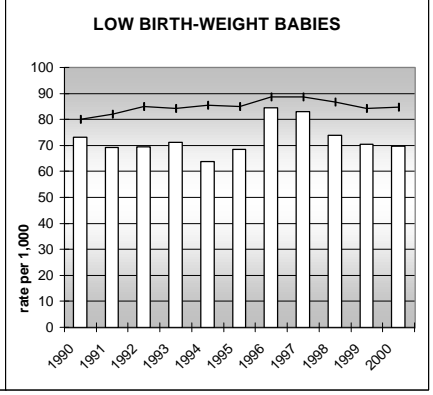

WELD COUNTY

POPULATION ESTIMATES (2001)

Juvenile Population	52,646
Total Population	188,295

POPULATION GROWTH (1990-2001)

	Percent	Rank
Juvenile Population	41.4	14
Total Population	42.7	18

HEALTHY BIRTHS

columns = County
 KEY
 line = Colorado

WELD COUNTY

HEALTHY CHILDREN AND ADULTS

KEY
 columns = County
 line = Colorado

WELD COUNTY

CHILDREN SUCCEEDING IN SCHOOL

STABLE FAMILIES

WELD COUNTY

YOUNG PEOPLE AVOIDING TROUBLE