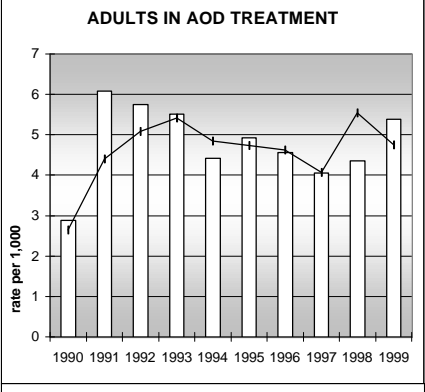

WELD COUNTY

POPULATION ESTIMATES (2001)

Juvenile Population	52,646
Total Population	188,295

POPULATION GROWTH (1990-2001)

	Percent	Rank
Juvenile Population	41.4	14
Total Population	42.7	18

HEALTHY BIRTHS

columns = County
 KEY
 line = Colorado

WELD COUNTY

HEALTHY CHILDREN AND ADULTS

KEY
 columns = County
 line = Colorado

WELD COUNTY

CHILDREN SUCCEEDING IN SCHOOL

STABLE FAMILIES

WELD COUNTY

YOUNG PEOPLE AVOIDING TROUBLE