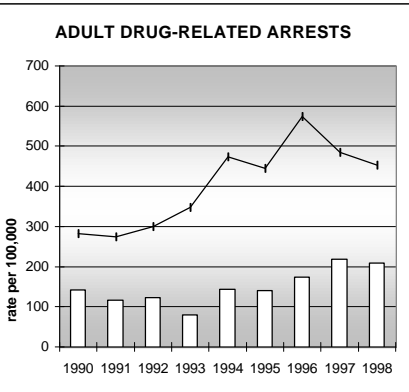

WELD COUNTY

POPULATION ESTIMATES (2001)

Juvenile Population	52,646
Total Population	188,295

POPULATION GROWTH (1990-2001)

	Percent	Rank
Juvenile Population	41.4	14
Total Population	42.7	18

HEALTHY BIRTHS

columns = County
 KEY
 line = Colorado

WELD COUNTY

HEALTHY CHILDREN AND ADULTS

KEY
 columns = County
 line = Colorado

WELD COUNTY

CHILDREN SUCCEEDING IN SCHOOL

STABLE FAMILIES

WELD COUNTY

YOUNG PEOPLE AVOIDING TROUBLE