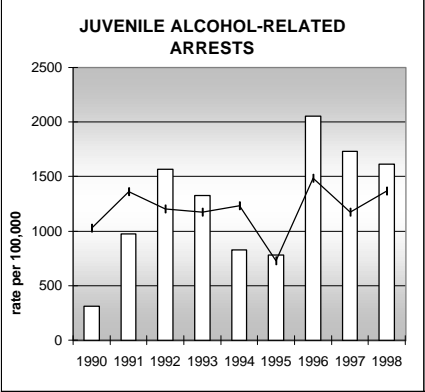

WELD COUNTY

POPULATION ESTIMATES (2001)

Juvenile Population	52,646
Total Population	188,295

POPULATION GROWTH (1990-2001)

	Percent	Rank
Juvenile Population	41.4	14
Total Population	42.7	18

HEALTHY BIRTHS

columns = County
 KEY
 line = Colorado

WELD COUNTY

HEALTHY CHILDREN AND ADULTS

KEY
 columns = County
 line = Colorado

WELD COUNTY

CHILDREN SUCCEEDING IN SCHOOL

STABLE FAMILIES

WELD COUNTY

YOUNG PEOPLE AVOIDING TROUBLE