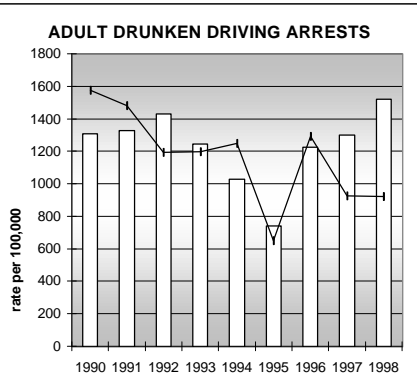

WELD COUNTY

POPULATION ESTIMATES (2001)

Juvenile Population	52,646
Total Population	188,295

POPULATION GROWTH (1990-2001)

	Percent	Rank
Juvenile Population	41.4	14
Total Population	42.7	18

HEALTHY BIRTHS

columns = County
 KEY
 line = Colorado

WELD COUNTY

HEALTHY CHILDREN AND ADULTS

KEY
 columns = County
 line = Colorado

WELD COUNTY

CHILDREN SUCCEEDING IN SCHOOL

STABLE FAMILIES

WELD COUNTY

YOUNG PEOPLE AVOIDING TROUBLE