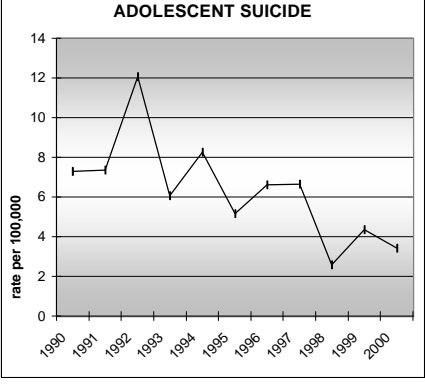

WELD COUNTY

POPULATION ESTIMATES (2001)

Juvenile Population	52,646
Total Population	188,295

POPULATION GROWTH (1990-2001)

	Percent	Rank
Juvenile Population	41.4	14
Total Population	42.7	18

HEALTHY BIRTHS

columns = County
 KEY
 line = Colorado

WELD COUNTY

HEALTHY CHILDREN AND ADULTS

KEY
 columns = County
 line = Colorado

WELD COUNTY

CHILDREN SUCCEEDING IN SCHOOL

STABLE FAMILIES

WELD COUNTY

YOUNG PEOPLE AVOIDING TROUBLE