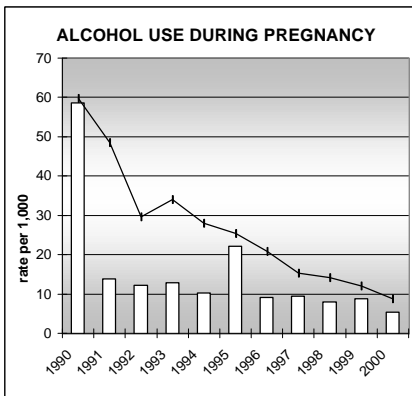

WELD COUNTY

POPULATION ESTIMATES (2001)

Juvenile Population	52,646
Total Population	188,295

POPULATION GROWTH (1990-2001)

	Percent	Rank
Juvenile Population	41.4	14
Total Population	42.7	18

HEALTHY BIRTHS

columns = County
 KEY
 line = Colorado

WELD COUNTY

HEALTHY CHILDREN AND ADULTS

KEY
 columns = County
 line = Colorado

WELD COUNTY

CHILDREN SUCCEEDING IN SCHOOL

STABLE FAMILIES

WELD COUNTY

YOUNG PEOPLE AVOIDING TROUBLE