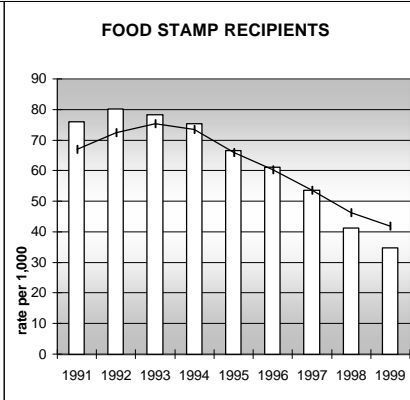

SAFE, SUPPORTIVE, AND ENGAGED COMMUNITIES

CENSUS INDICATOR

Households in Rental Properties (%)

CENSUS YEAR	CTY	CO
1990	33.0	32.0
2000	31.4	32.7

KEY
 columns = County
 line = Colorado

WELD COUNTY

FAMILIES WITH ADEQUATE INCOME