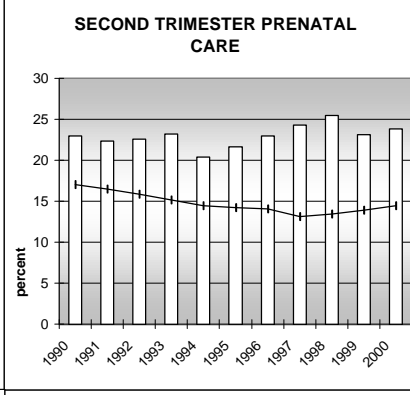

WELD COUNTY

POPULATION ESTIMATES (2001)

Juvenile Population	52,646
Total Population	188,295

POPULATION GROWTH (1990-2001)

	Percent	Rank
Juvenile Population	41.4	14
Total Population	42.7	18

HEALTHY BIRTHS

columns = County
 KEY
 line = Colorado

WELD COUNTY

HEALTHY CHILDREN AND ADULTS

KEY
 columns = County
 line = Colorado

WELD COUNTY

CHILDREN SUCCEEDING IN SCHOOL

STABLE FAMILIES

WELD COUNTY

YOUNG PEOPLE AVOIDING TROUBLE