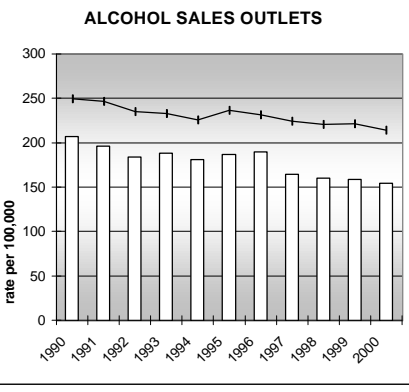

WELD COUNTY

HEALTHY CHILDREN AND ADULTS

KEY
columns = County
line = Colorado