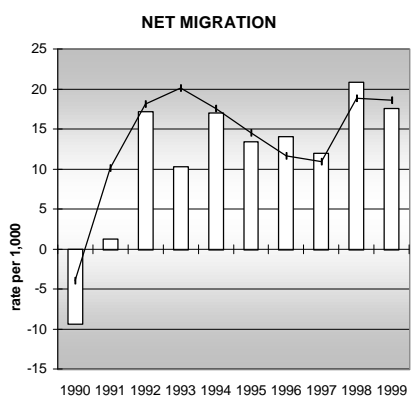

WELD COUNTY

POPULATION ESTIMATES (2001)

Juvenile Population	52,646
Total Population	188,295

POPULATION GROWTH (1990-2001)

	Percent	Rank
Juvenile Population	41.4	14
Total Population	42.7	18

HEALTHY BIRTHS

columns = County
 KEY
 line = Colorado

WELD COUNTY

HEALTHY CHILDREN AND ADULTS

KEY
 columns = County
 line = Colorado

WELD COUNTY

CHILDREN SUCCEEDING IN SCHOOL

STABLE FAMILIES

WELD COUNTY

YOUNG PEOPLE AVOIDING TROUBLE

SAFE, SUPPORTIVE, AND ENGAGED COMMUNITIES

CENSUS INDICATOR

Households in Rental Properties (%)

CENSUS YEAR	CTY	CO
1990	33.0	32.0
2000	31.4	32.7

KEY
 columns = County
 line = Colorado

WELD COUNTY

FAMILIES WITH ADEQUATE INCOME