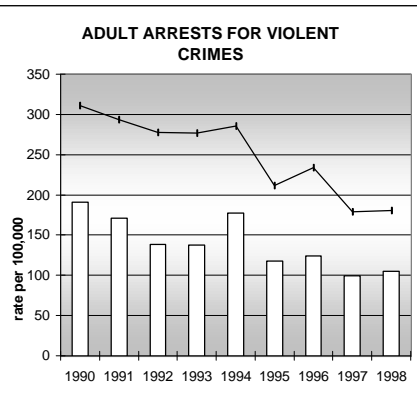

WELD COUNTY

POPULATION ESTIMATES (2001)

Juvenile Population	52,646
Total Population	188,295

POPULATION GROWTH (1990-2001)

	Percent	Rank
Juvenile Population	41.4	14
Total Population	42.7	18

HEALTHY BIRTHS

columns = County
 KEY
 line = Colorado

WELD COUNTY

HEALTHY CHILDREN AND ADULTS

KEY
 columns = County
 line = Colorado

WELD COUNTY

CHILDREN SUCCEEDING IN SCHOOL

STABLE FAMILIES

WELD COUNTY

YOUNG PEOPLE AVOIDING TROUBLE

SAFE, SUPPORTIVE, AND ENGAGED COMMUNITIES

CENSUS INDICATOR

Households in Rental Properties (%)

CENSUS YEAR	CTY	CO
1990	33.0	32.0
2000	31.4	32.7

KEY
 columns = County
 line = Colorado

WELD COUNTY

FAMILIES WITH ADEQUATE INCOME