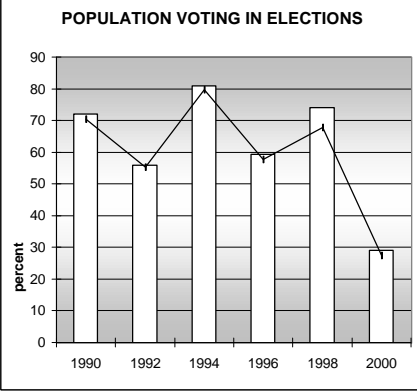

KEY
columns = County
line = Colorado