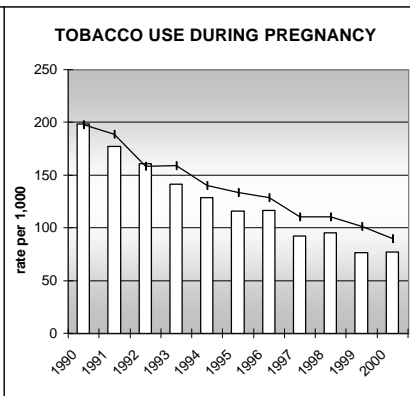

WELD COUNTY

POPULATION ESTIMATES (2001)

Juvenile Population	52,646
Total Population	188,295

POPULATION GROWTH (1990-2001)

	Percent	Rank
Juvenile Population	41.4	14
Total Population	42.7	18

HEALTHY BIRTHS

columns = County
 KEY
 line = Colorado

WELD COUNTY

HEALTHY CHILDREN AND ADULTS

KEY
 columns = County
 line = Colorado

WELD COUNTY

CHILDREN SUCCEEDING IN SCHOOL

STABLE FAMILIES

WELD COUNTY

YOUNG PEOPLE AVOIDING TROUBLE