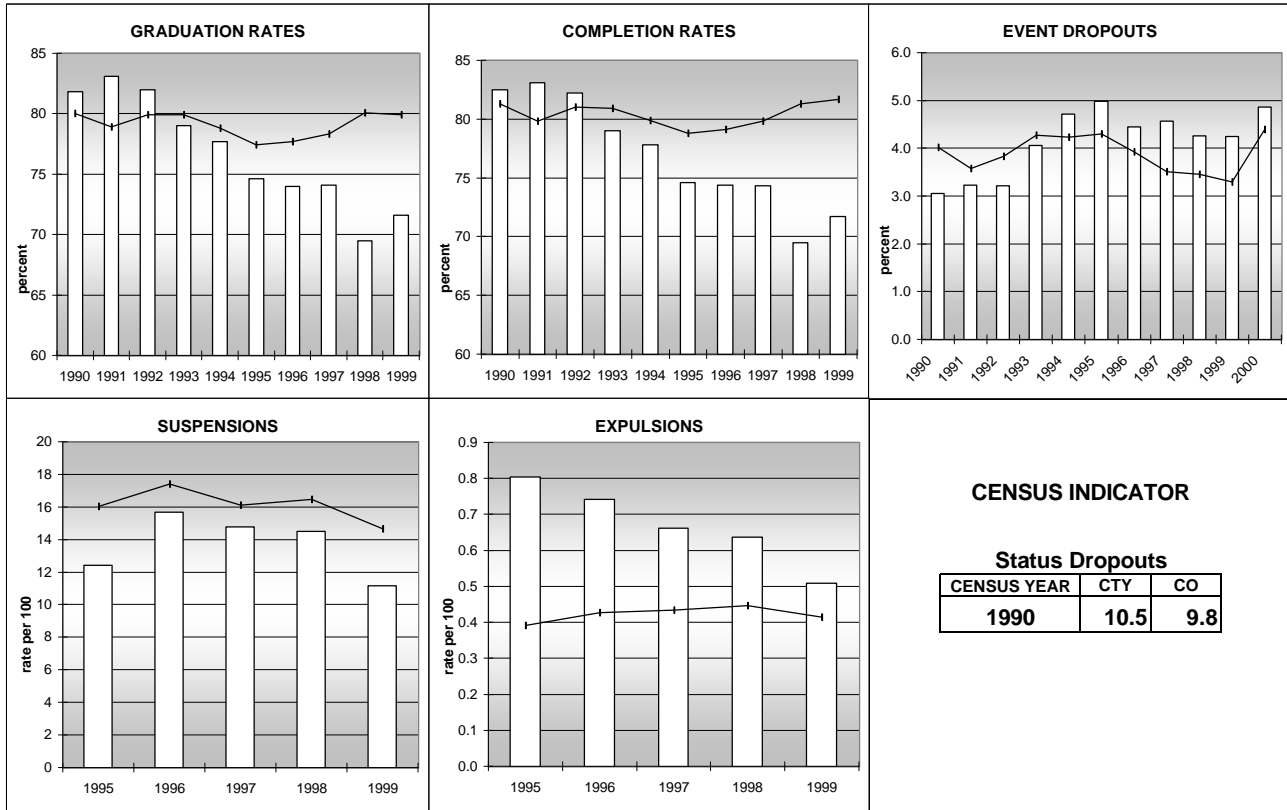

WELD COUNTY

POPULATION ESTIMATES (2001)

Juvenile Population	52,646
Total Population	188,295

POPULATION GROWTH (1990-2001)

	Percent	Rank
Juvenile Population	41.4	14
Total Population	42.7	18

HEALTHY BIRTHS

columns = County
 KEY
 line = Colorado

WELD COUNTY

HEALTHY CHILDREN AND ADULTS

KEY
 columns = County
 line = Colorado

WELD COUNTY

CHILDREN SUCCEEDING IN SCHOOL

STABLE FAMILIES

WELD COUNTY

YOUNG PEOPLE AVOIDING TROUBLE

SAFE, SUPPORTIVE, AND ENGAGED COMMUNITIES

CENSUS INDICATOR

Households in Rental Properties (%)

CENSUS YEAR	CTY	CO
1990	33.0	32.0
2000	31.4	32.7

KEY
 columns = County
 line = Colorado

WELD COUNTY

FAMILIES WITH ADEQUATE INCOME